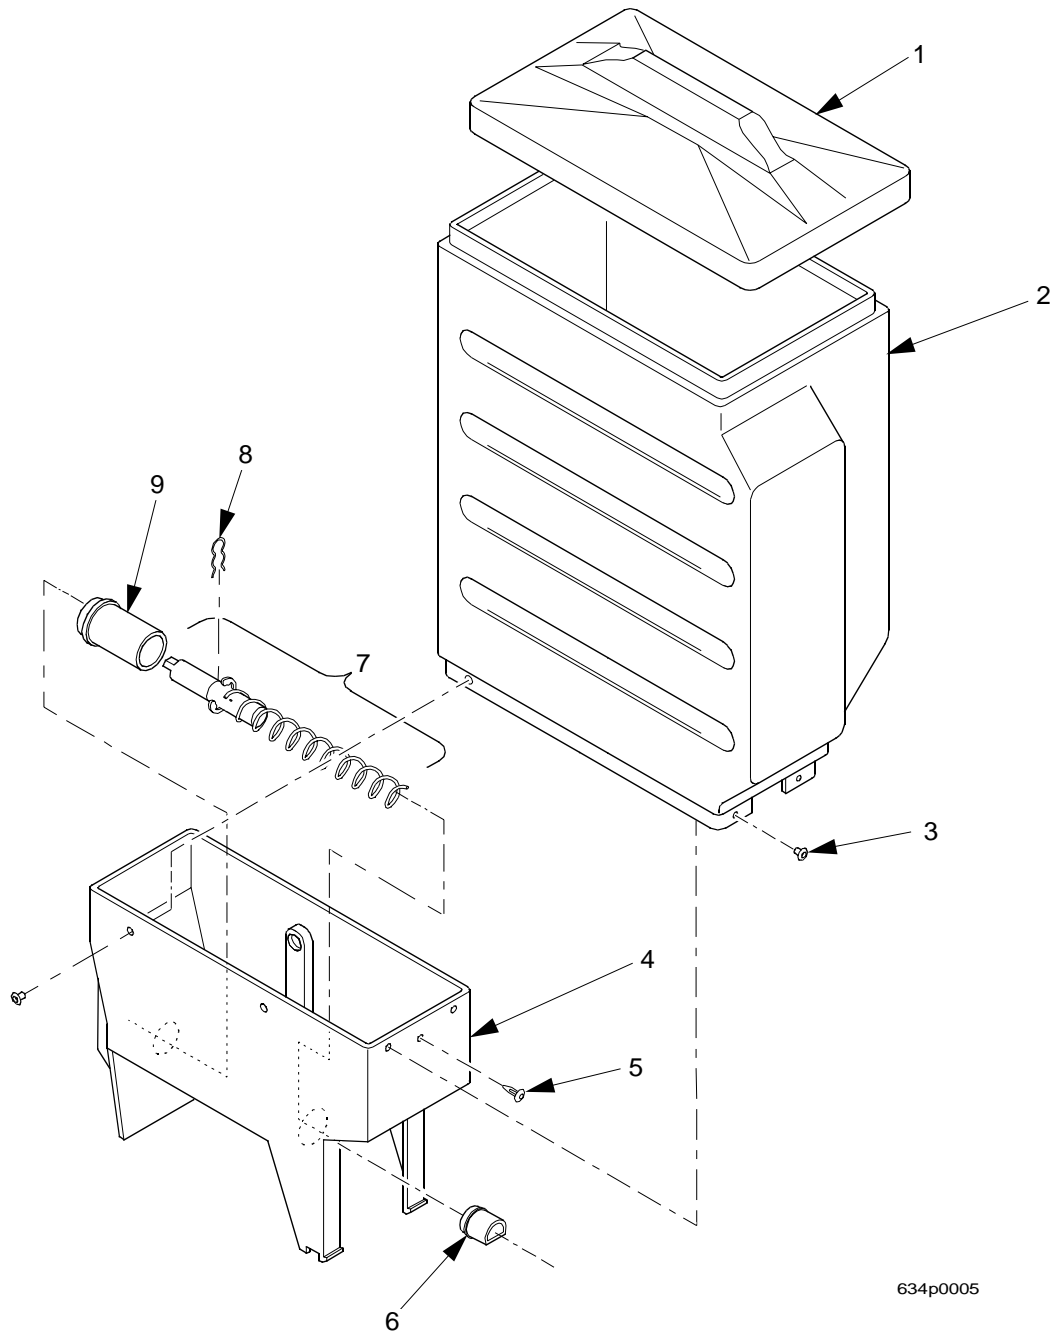

TABLE 59. CANISTER ASSEMBLY 6237420

EuroTwin Drink Center Parts Manual

Figure 59. Canister Assembly 6237420

EuroTwin Drink Center Parts Manual

TABLE 59. CANISTER ASSEMBLY 6237420

INDEX	PART NUMBER	DESCRIPTION	QTY
-	6237420	CANISTER ASSEMBLY - LEAF TEA - HIGH CAPACITY	-
1	6237066	LID - CANISTER	1
2	6337026	SLEEVE - CANISTER	1
3	6237019	ALUMINUM "POP" RIVET - .187 DIA.	6
4	6237062	CANISTER BASE	1
5	6237053	FASTENER - PUSH IN	1
6	6237080	NOZZLE - DISPENSING	1
7	6237095	AUGER AND SHAFT ASSEMBLY	1
8	6337020	CLIP - BEARING	1
9	6237014	BEARING - CANISTER	1