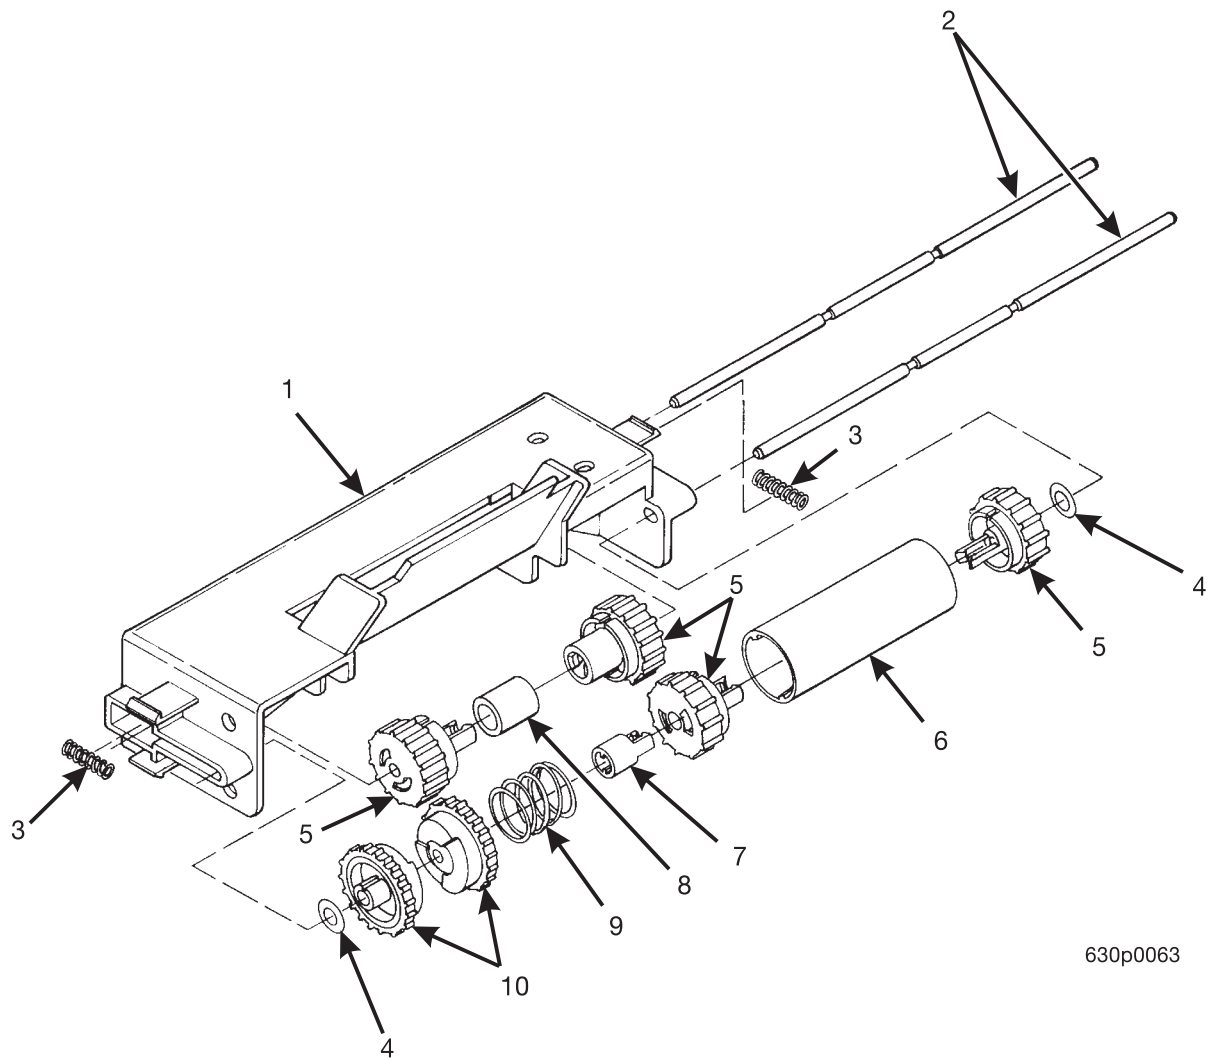

EuroTwin Drink Center Parts Manual

630p0063

Figure 48. Paper Mechanism Assembly - Single Brewer

EuroTwin Drink Center Parts Manual

TABLE 48. PAPER MECHANISM ASSEMBLY - SINGLE BREWER

INDEX	PART NUMBER	DESCRIPTION	QTY
-	6234600	PAPER MECHANISM ASSEMBLY - SINGLE BREWER	REF
1	6234626	PAPER MECH. HOUSING	1
2	6234612	SHAFT - PAPER MECH.	2
3	6234614	COMPRESSION SPRING - PAPER MECH SHAFT (NOT PART OF ASSEMBLY - ORDER SEPARATELY)	2
4	6234628	WASHER-PAPER MECH.	2
5	6234620	ROLLER END CAP - PAPER MECH	4
6	6234619	PAPER ROLLER EXTRUSION	1
7	6234603	ROLLER DRIVE - PAPER MECH	1
8	6234634	TUBE-6108089 - .50 LG.	2
9	6234615	SPRING - PAPER MECH RATCHET	1
10	6234607	RATCHET - PAPER MECH.	2