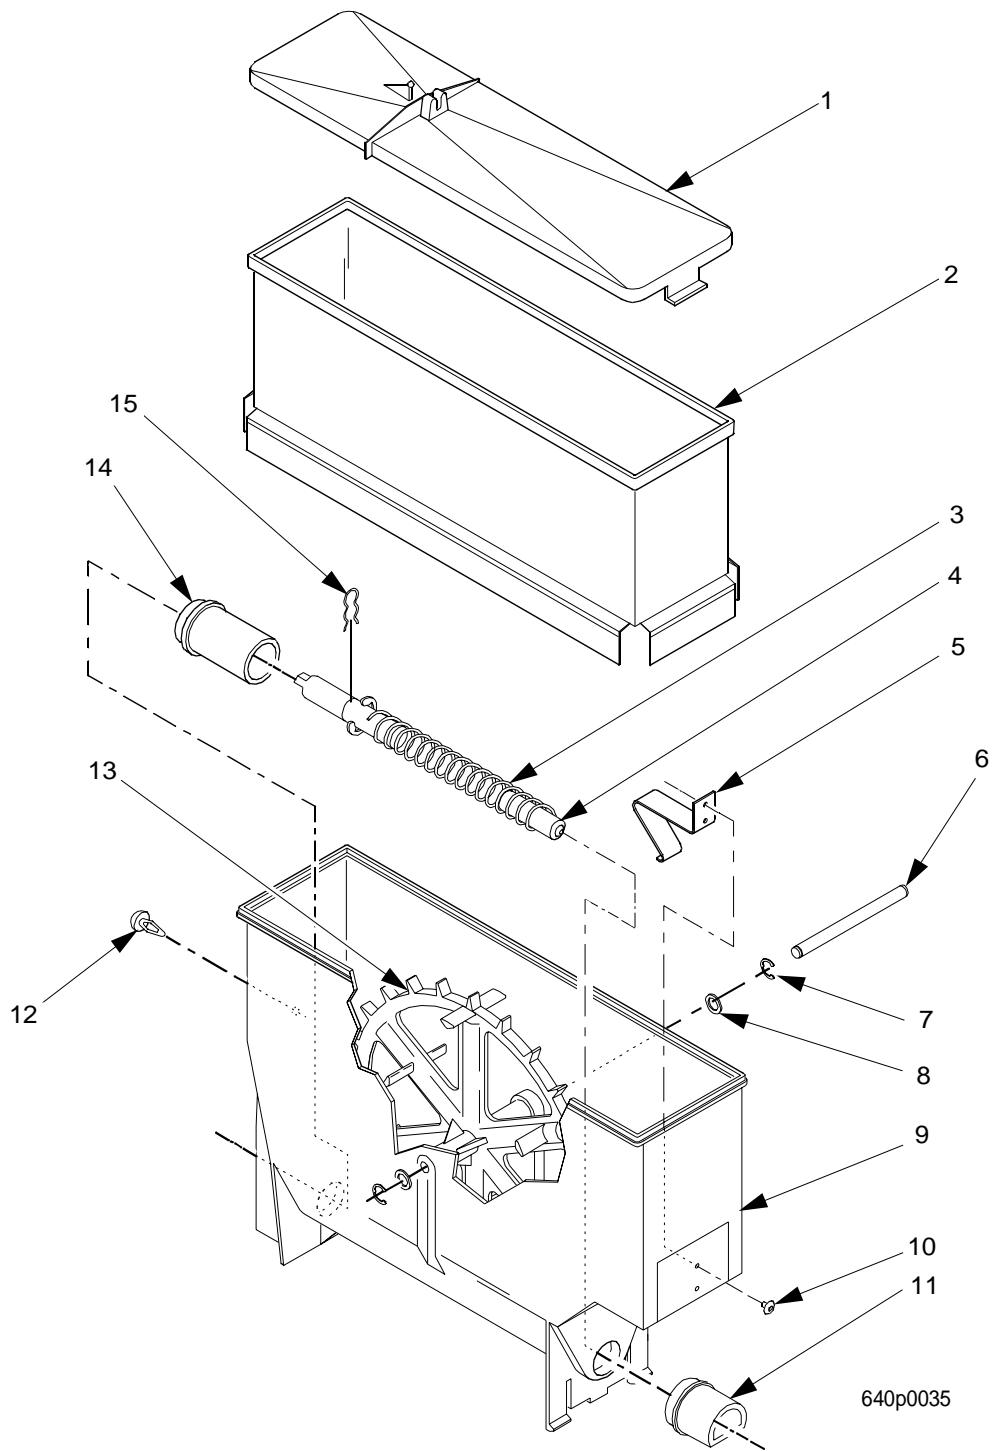

EuroTwin Drink Center Parts Manual

Figure 65. Canister Assembly 6237447

EuroTwin Drink Center Parts Manual

TABLE 65. CANISTER ASSEMBLY 6237447

INDEX	PART NUMBER	DESCRIPTION	QTY
-	6237447	CANISTER ASSEMBLY - CHOCOLATE	-
1	6237023	LID - CANISTER	1
2	6237439	SLEEVE - CANISTER	1
3	6237178	AUGER AND SHAFT ASSEMBLY	1
4	6237046	PLUG - AUGER	1
5	6237108	SPRING - THUMPER	1
6	6237167	SHAFT - CANISTER	1
7	6237116	WAHER - SEAL - WEAR PLATE	2
8	9900415	RETAINING RING REINF E TYP.1	2
9	6237177	BASE - CANISTER - THUMPER	1
10	6237019	ALUMINUM "POP" RIVET - .187 DIA	2
11	6237080	NOZZLE - DISPENSING - F.D. COFFEE	1
12	6237053	FASTENER - PUSH IN	1
13	6237181	MIXING WHEEL	1
14	6237014	BEARING - CANISTER	1
15	6337020	CLIP - SPRING	1