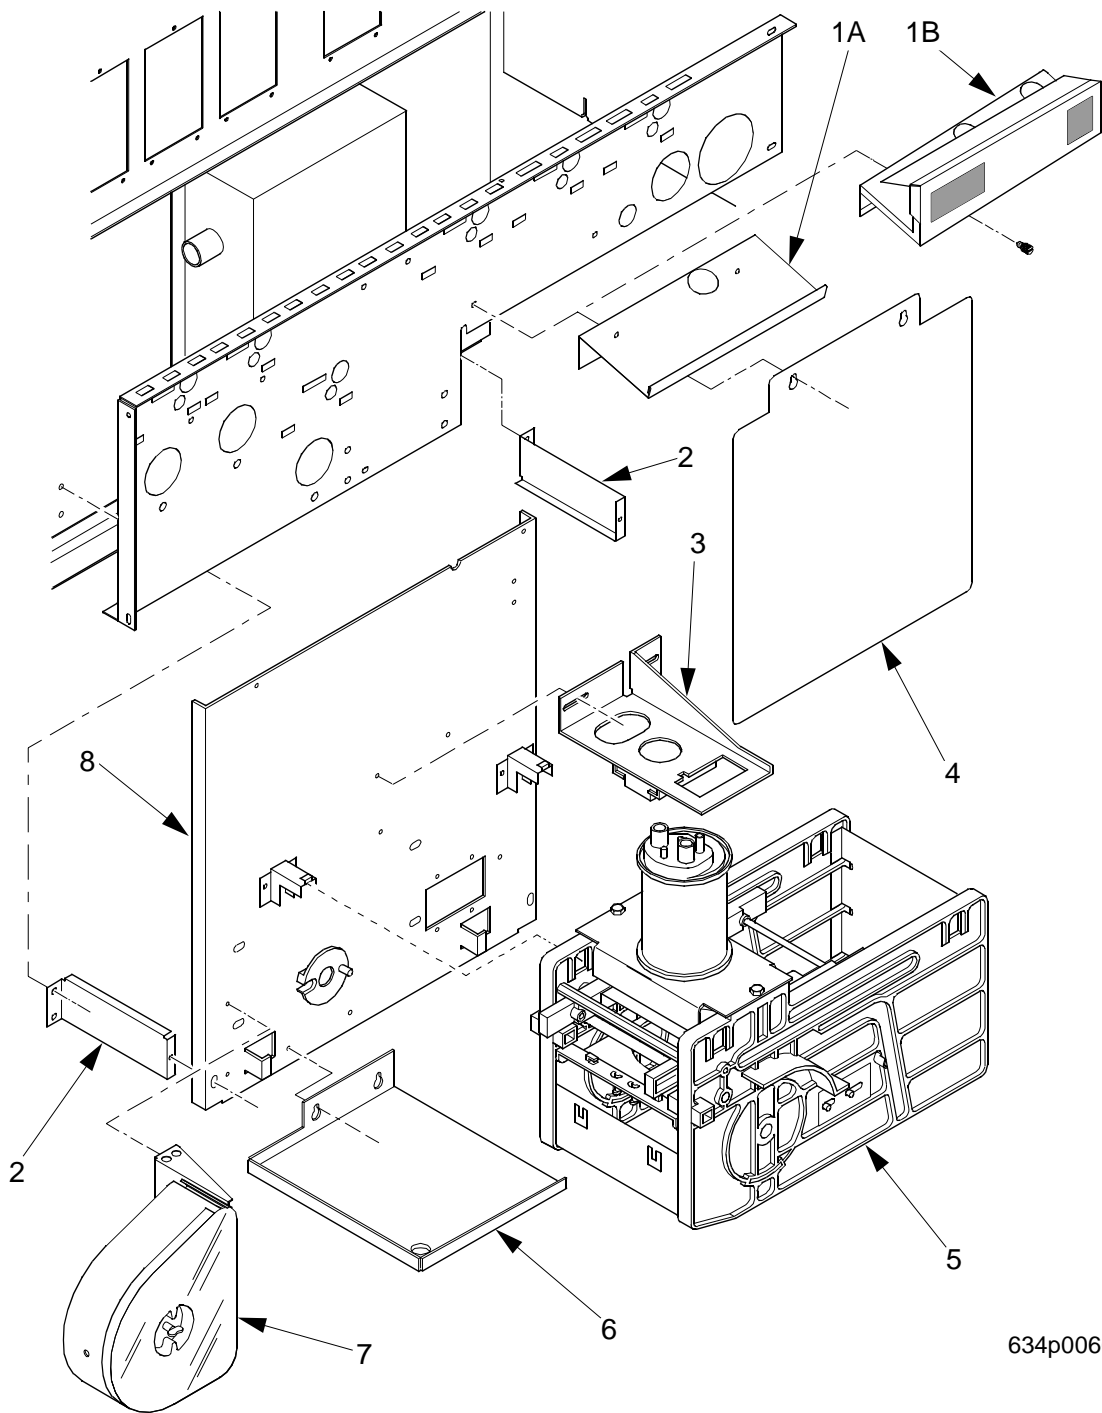

EuroTwin Drink Center Parts Manual

634p0066

Figure 30. Cabinet Assembly - Part 4

EuroTwin Drink Center Parts Manual

TABLE 30. CABINET ASSEMBLY - PART 4

INDEX	PART NUMBER	DESCRIPTION	QTY
1A	6351005	BRACKET-TUBING RETAINER	1
1B	6361052	HEATER ASSEMBLY - 230 V/50W (NESTLE OPTIONS FREEZE DRY ONLY)	1
2	6234516	BRACKET-MOUNTING PLATE (FRESH BREW)	2
3	6237352	LOCATOR & BRACKET ASSEMBLY (FRESH BREW)	1
4	6241004	COVER-BREWER (FRESH BREW)	1
5	6234010	SINGLE BREWER ASSEMBLY-NO FILTER PAPER (FRESH BREW) (FIGURE 42)	1
	6234000	SINGLE BREWER ASSEMBLY-W/FILTER PAPER (FRESH BREW) (FIGURE 43)	
6	6234524	DRAIN PAN-BREWER (FRESH BREW)	1
7	6234622	PAPER ROLL ASSEMBLY (FRESH BREW) (FIGURE 49)	1
8	6334002	BREWER DRIVE ASSEMBLY-SINGLE-230V (FIGURE 50)	1