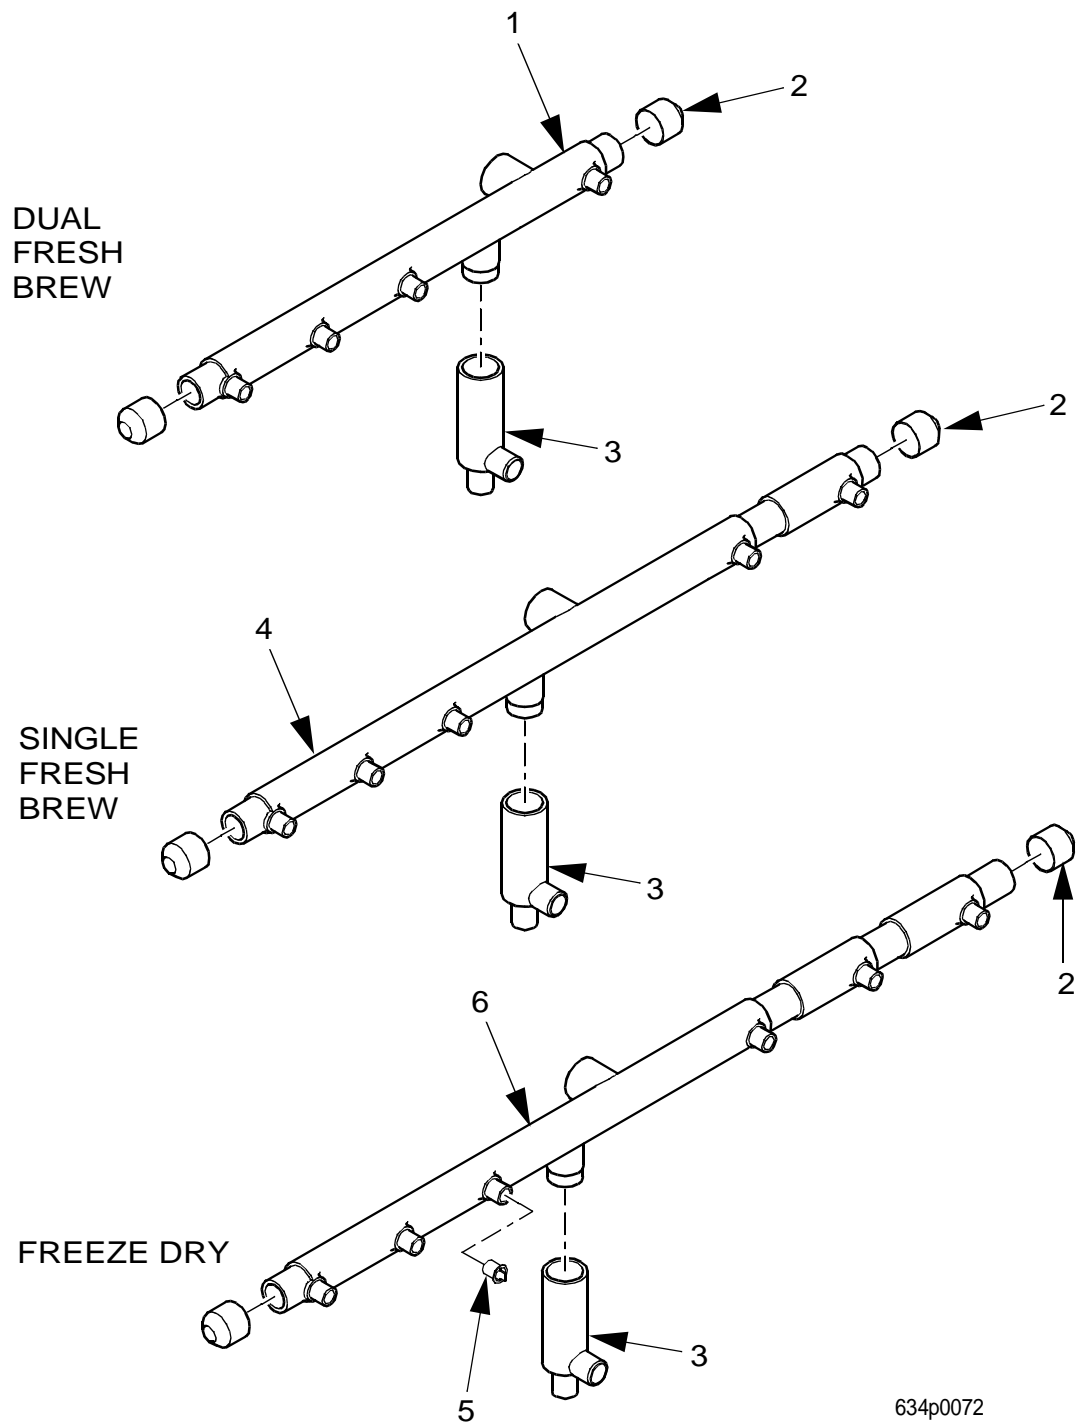

# EuroTwin Drink Center Parts Manual

Figure 54. Rear Vent Assemblies