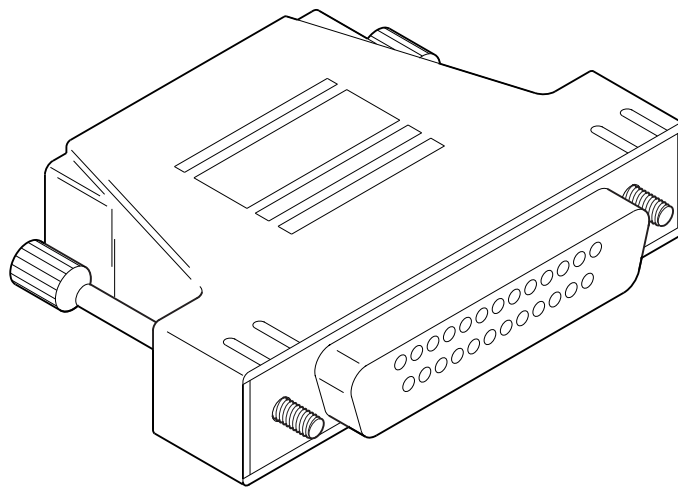

Euro Twin Drink Center Parts Manual

TABLE 100. INGREDIENT DRAIN TRAY ACCESSORY

INDEX	PART NUMBER	DESCRIPTION	QTY
1	6241009	INGREDIENT DRAIN TRAY - 32" - FRESH BREW	OPT
	6241008	INGREDIENT DRAIN TRAY - 32" - FREEZE DRY	
2	6237053	FASTENER - PUSH IN	8
3	6238090	TUBING - 13/16 OD X 5/8 ID BLACK	23"

TABLE 101. DEX PRINTER INTERFACE ACCESSORY

INDEX	PART NUMBER	DESCRIPTION	QTY
-	1679056	HARNESS - DEX PRINTER INTERFACE (CONNECT TO CONTROL PCB AT J36) - NOT SHOWN	OPT.

FEMALE MODULAR ADAPTER

Figure 102. Data Printer Interface Accessory

TABLE 102. DATA PRINTER INTERFACE ACCESSORY

INDEX	PART NUMBER	DESCRIPTION	QTY
1	9984516	FEMALE MODULAR ADAPTER	OPT
-	1579018	RS232 PRINTER INTERFACE HARNESS (CONNECTS TO CONTROL PCB AT J36)	OPT