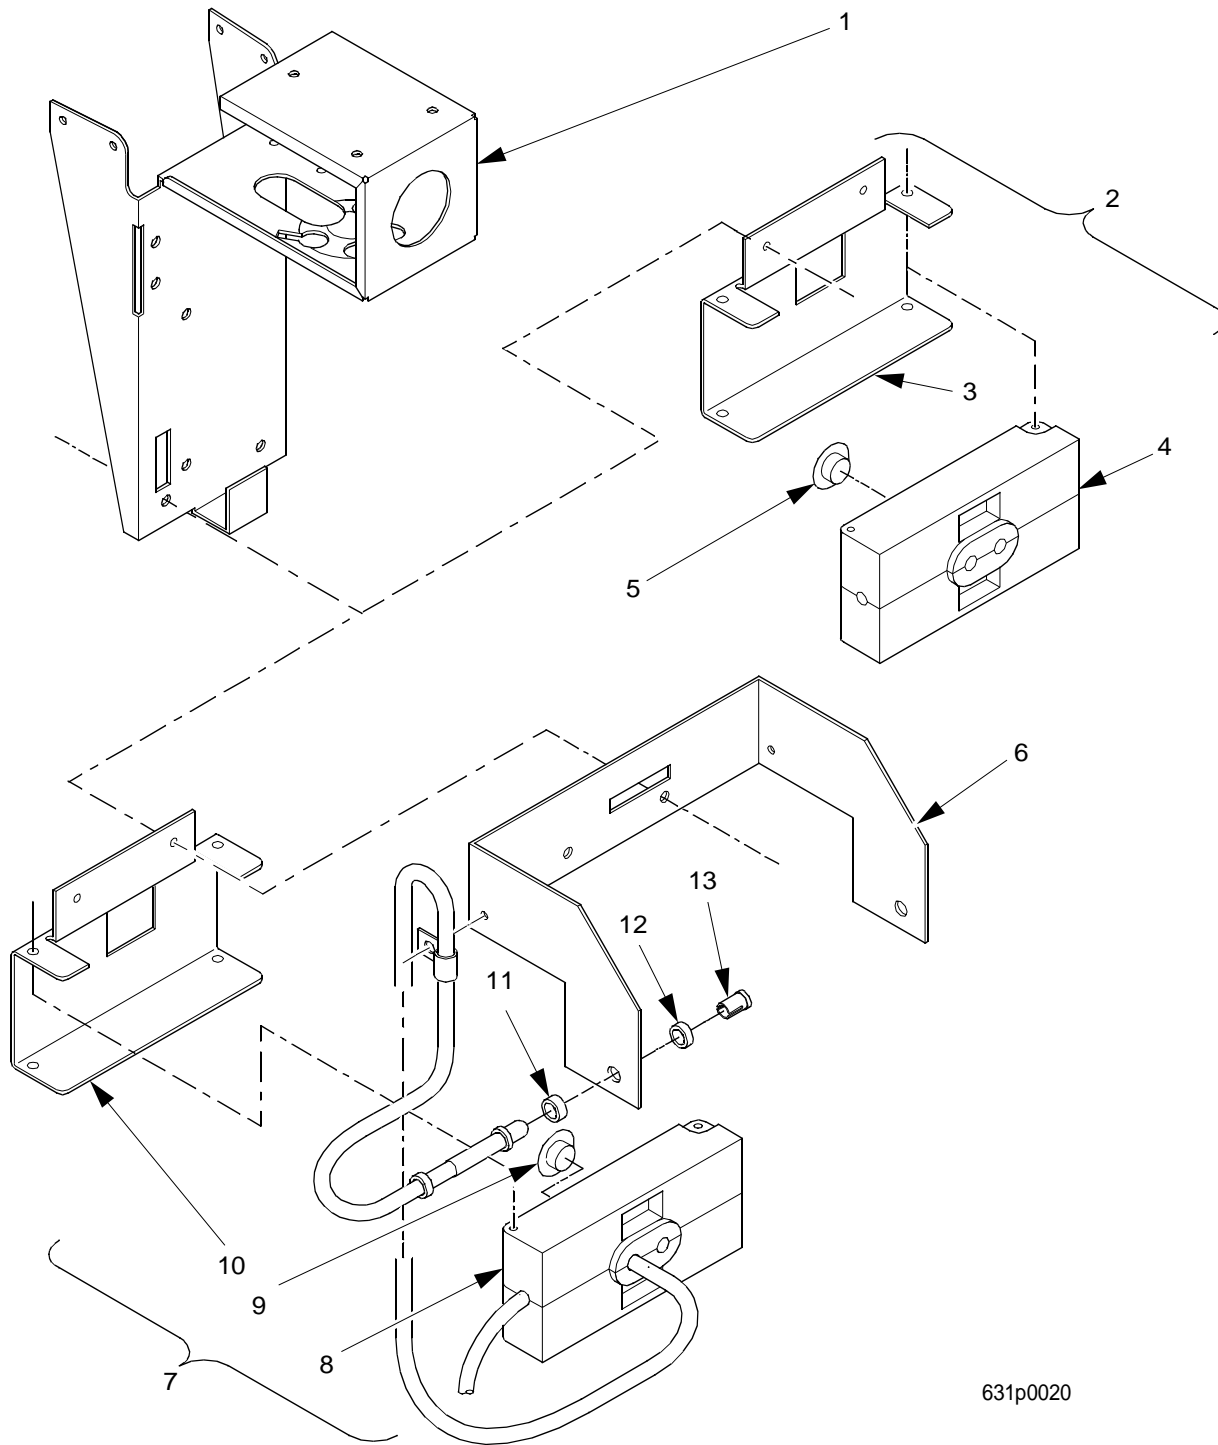

EuroTwin Drink Center Parts Manual

631p0020

Figure 83. Mug Sensor Options

EuroTwin Drink Center Parts Manual

TABLE 83. MUG SENSOR OPTIONS

INDEX	PART NUMBER	DESCRIPTION	QTY.
-	-	STANDARD MUG SWITCH OPTION (INCLUDES INDEX # 2)	REF
		TRANSMISSIVE MUG SWITCH OPTION - GERMANY (INCLUDES INDEX #S 6, 7, AND 11 - 13)	
1	6398135	BRACKET-CUP STATION-EUROTWIN	REF
2	6231536	MUG SENSOR & BRACKET ASSEMBLY (INCLUDES INDEX NUMBERS 3 - 5)	1 OPT
3	6231539	BRACKET-CUP SENSOR	1 OPT
4	6231537	SENSOR ASSEMBLY-MUG	1 OPT
5	9989641	CAPLUG-3/8"-FLUSH TYPE	1 OPT
6	6231558	BRACKET-LED	1 OPT
7	6231540	MUG SW & BRKT ASSY-TRANSMISSIVE (INCLUDES INDEX NUMBERS 8 - 10)	1 OPT
8	6231557	MUG SENSOR ASSY-TRANSMISSIVE	1 OPT
9	9989641	CAPLUG-3/8"-FLUSH TYPE	1 OPT
10	6231539	BRACKET-CUP SENSOR	1 OPT
11	9989643	LED LOCKING RING(RNG 268)	2 OPT
12	9989644	SPACER-LED LENS(SPC-125)	2 OPT
13	9989642	LENS-LED(CR301-RED)	2 OPT