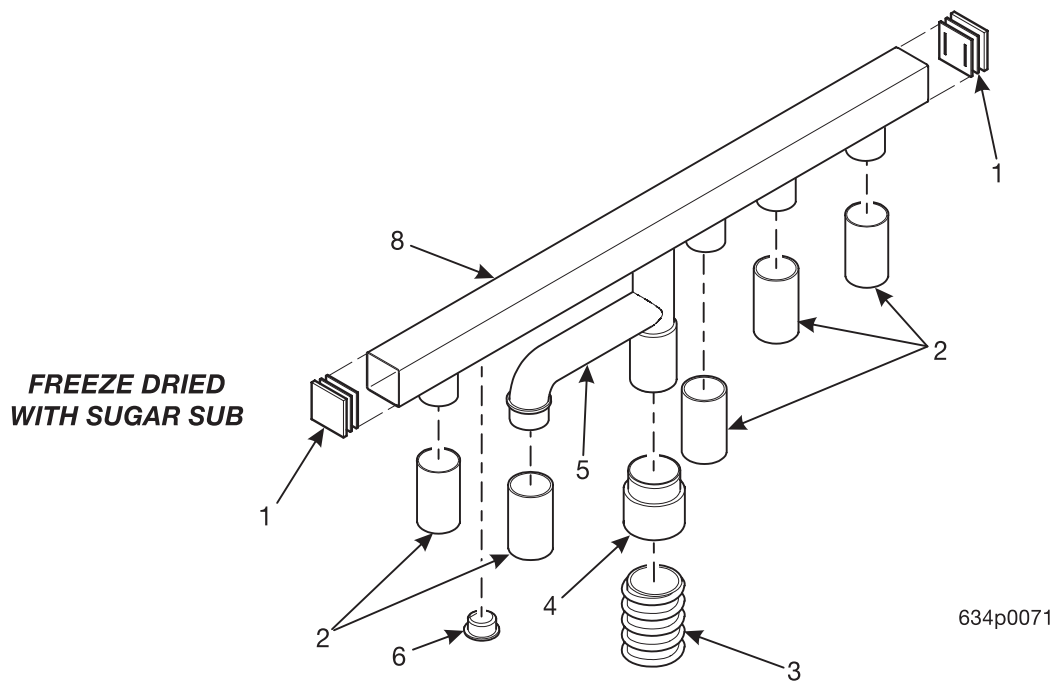

EuroTwin Drink Center Parts Manual

634p0071

Figure 53. Front Vent Assemblies - Freeze Dry

EuroTwin Drink Center Parts Manual

TABLE 53. FRONT VENT ASSEMBLIES - FREEZE DRY

INDEX	PART NUMBER	DESCRIPTION
1	6337082	CAP - END VENT
2	6337049	TUBE - EXTENSION - SILICONE
3	6237337	HOSE - EXHAUST - 18" LONG
4	6137157	COUPLING - VENT HOSE
5	6337044	VENT - SUGAR/LIGHTENER ADAPTOR
6	6237301	PLUG - CENTER PULL - .93 (USE WITH DUAL CONDIMENT ONLY)
7	6367003	VENT - F.D. - STANDARD CONDIMENT
8	6367017	VENT - F.D. - WITH SUGAR SUB.

TABLE 53A. USAGE OF FRONT VENT ASSEMBLY ITEMS IN VENT ASSEMBLIES - FREEZE DRY

PART NUMBER	DESCRIPTION	CONTAINS INDEX	QTY
6367016	VENT ASSEMBLY - FD - W/SUGAR SUBSTITUTE	1	2
		2	5
		5	1
		6	1
		8	1
6367014	VENT ASSEMBLY - FD - NO SOUP - NO SUGAR SUB	1	2
		2	5
		5	1
		6	1
		7	1
6367007	VENT ASSEMBLY - FD - W/SOUP - NO SUGAR SUB	1	2
		2	6
		5	1
		7	1