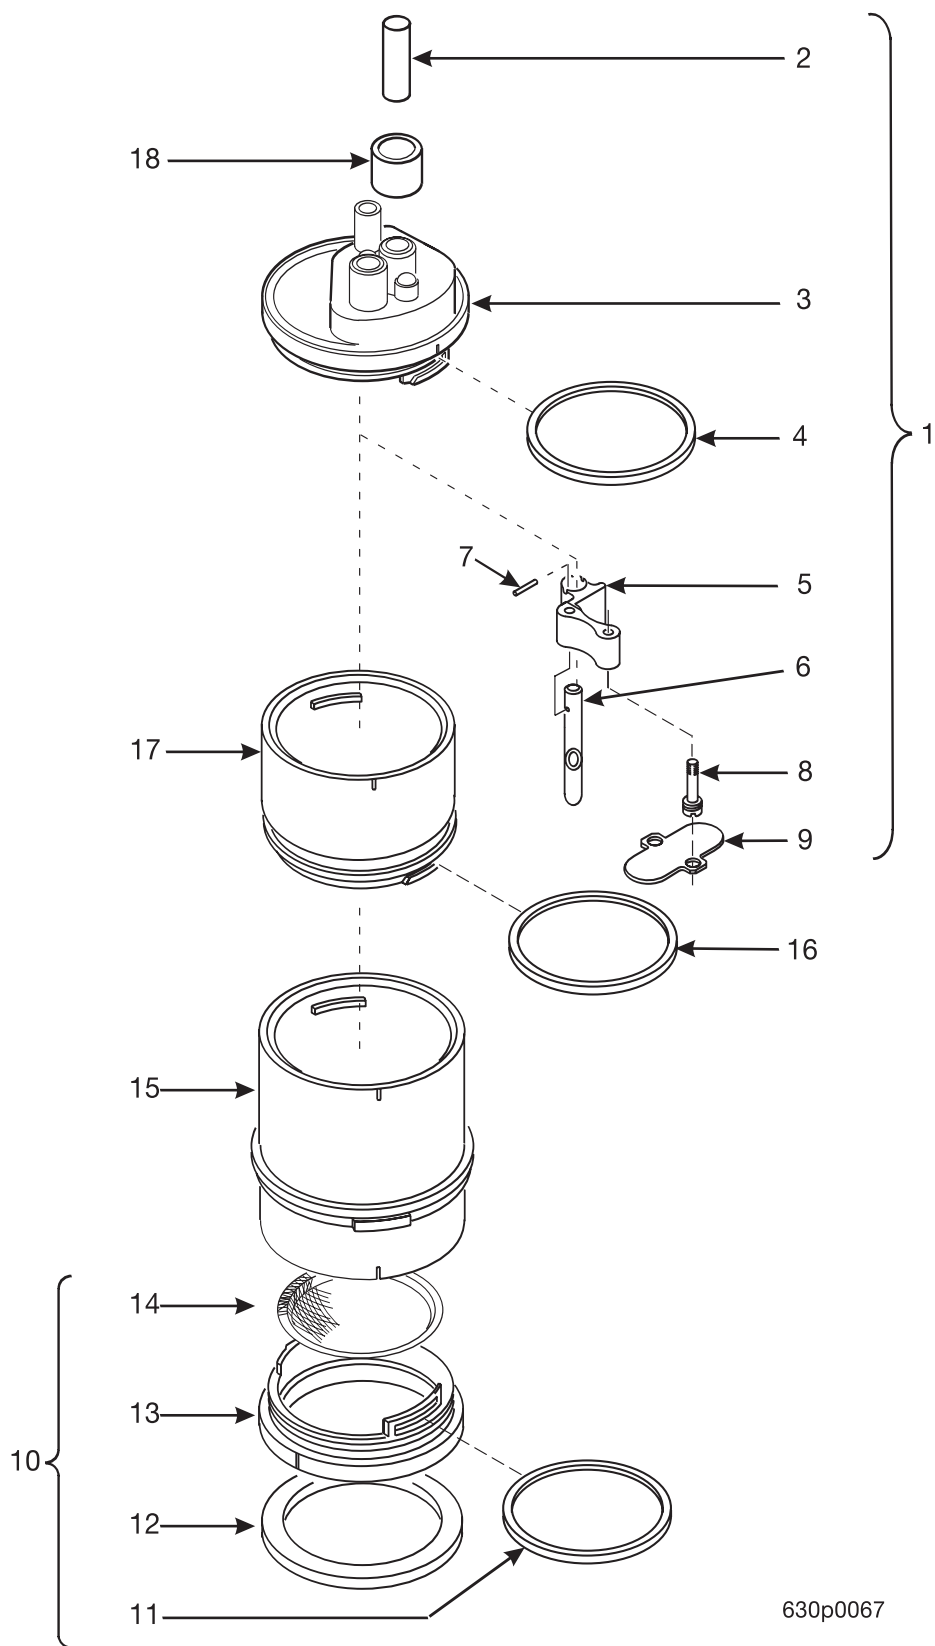

EuroTwin Drink Center Parts Manual

Figure 45. Barrel Assembly - Single Brewer

EuroTwin Drink Center Parts Manual

TABLE 45. BARREL ASSEMBLY - SINGLE BREWER

INDEX	PART NUMBER	DESCRIPTION	QTY
-	6234328	BARREL ASSEMBLY - SINGLE BREWER	REF
1	6134152	MANIFOLD ASSEMBLY - HOSE-BREW BARREL (INCLUDES INDEX NUMBERS 2 THROUGH 9)	1
2	6134192	PLUG BREWER MANIFOLD	1
3	6134178	MANIFOLD & INSERT ASSEMBLY - BREWER	1
4	6104193	QUAD RING SEAL	1
5	6204229	DEFLECTOR - MANIFOLD	1
6	6134197	TUBE - AIR JET	1
7	6106107	ROLL PIN	1
8	6134173	SHOULDER SCREW	2
9	6134155	VALVE - MANIFOLD - BREWER BARREL	1
10	6234305	LOWER INSERT ASSEMBLY - BREWER BARREL (INCLUDES INDEX NUMBERS 11 THROUGH 14)	1
11	6104193	QUAD RING SEAL	1
12	6234375	SEAL - BREWER	1
13	6104181	LOWER INSERT BREWER BARREL	1
14	6234302	SCREEN - BREWER BARREL	1
15	6104184	BREWER BARREL	1
16	6104193	QUAD RING SEAL	1
17	6234213	EXTENTION - BREWER BARREL	1
18	6234207	TUBE - .375 ID X .562 OD X .75 L	1