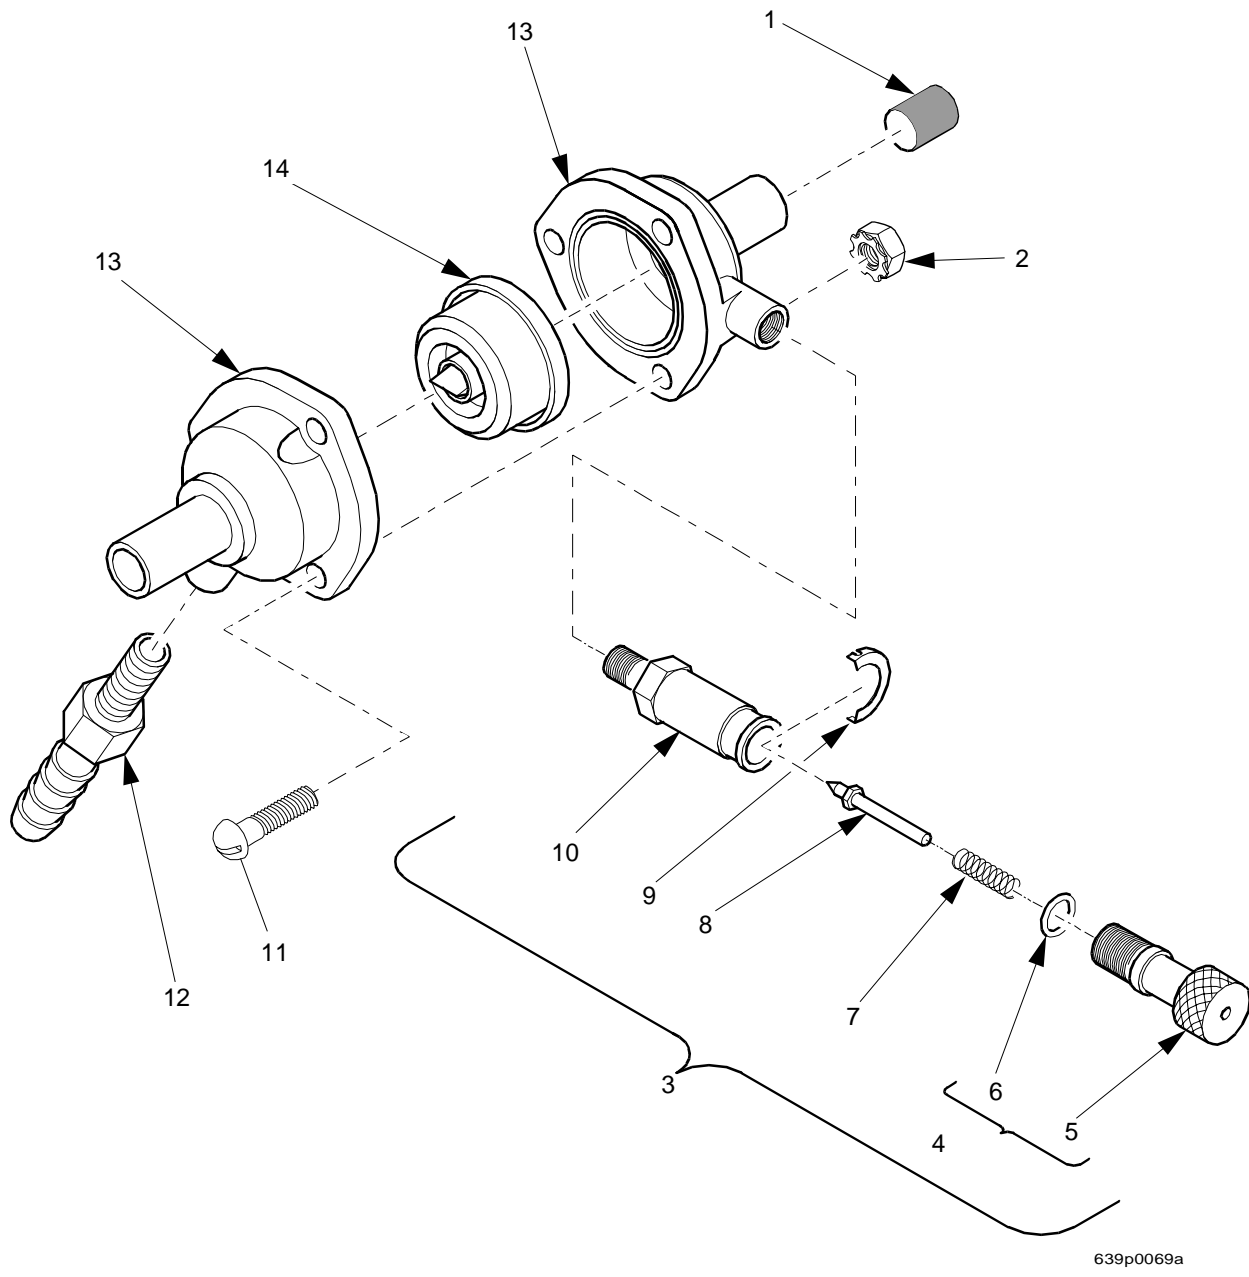

EuroTwin Drink Center Parts Manual

639p0069a

Figure 69. Regulator Assembly

EuroTwin Drink Center Parts Manual

TABLE 69. REGULATOR ASSEMBLY

INDEX	PART NUMBER	DESCRIPTION	QTY
-	6234981	REGULATOR ASSEMBLY - SINGLE BREWER	1
1	6234335	FILTER - AIR REGULATOR	1
2	9900081	NUT, #8-32 X 3/4 RHS	3
3	6154284	CONTROL ASSEMBLY (INCLUDES INDEX NUMBER 4 - 10)	1
4	6154289	ADJUSTER ASSEMBLY (INCLUDES INDEX NUMBERS 5 & 6)	1
5	6154290	ADJUSTER - CONTROL	1
6	6154232	O RING - .239 X .07	1
7	6154286	SPRING - PRESSURE CONTROL	1
8	6154287	PLUNGER - PRESSURE CONTROL	1
9	6154285	RETAINER - ADJUSTER	1
10	6154288	BODY - PRESSURE CONTROL	1
11	9900115	SCREW, #8-32 X 3/4 RHS	3
12	3167128	FITTING - PARKER #P4MCB2	1
13	6154214	BODY - REGULATOR	2
14	6334016	DIAPHRAGM AND RESTRICTOR ASSEMBLY	1