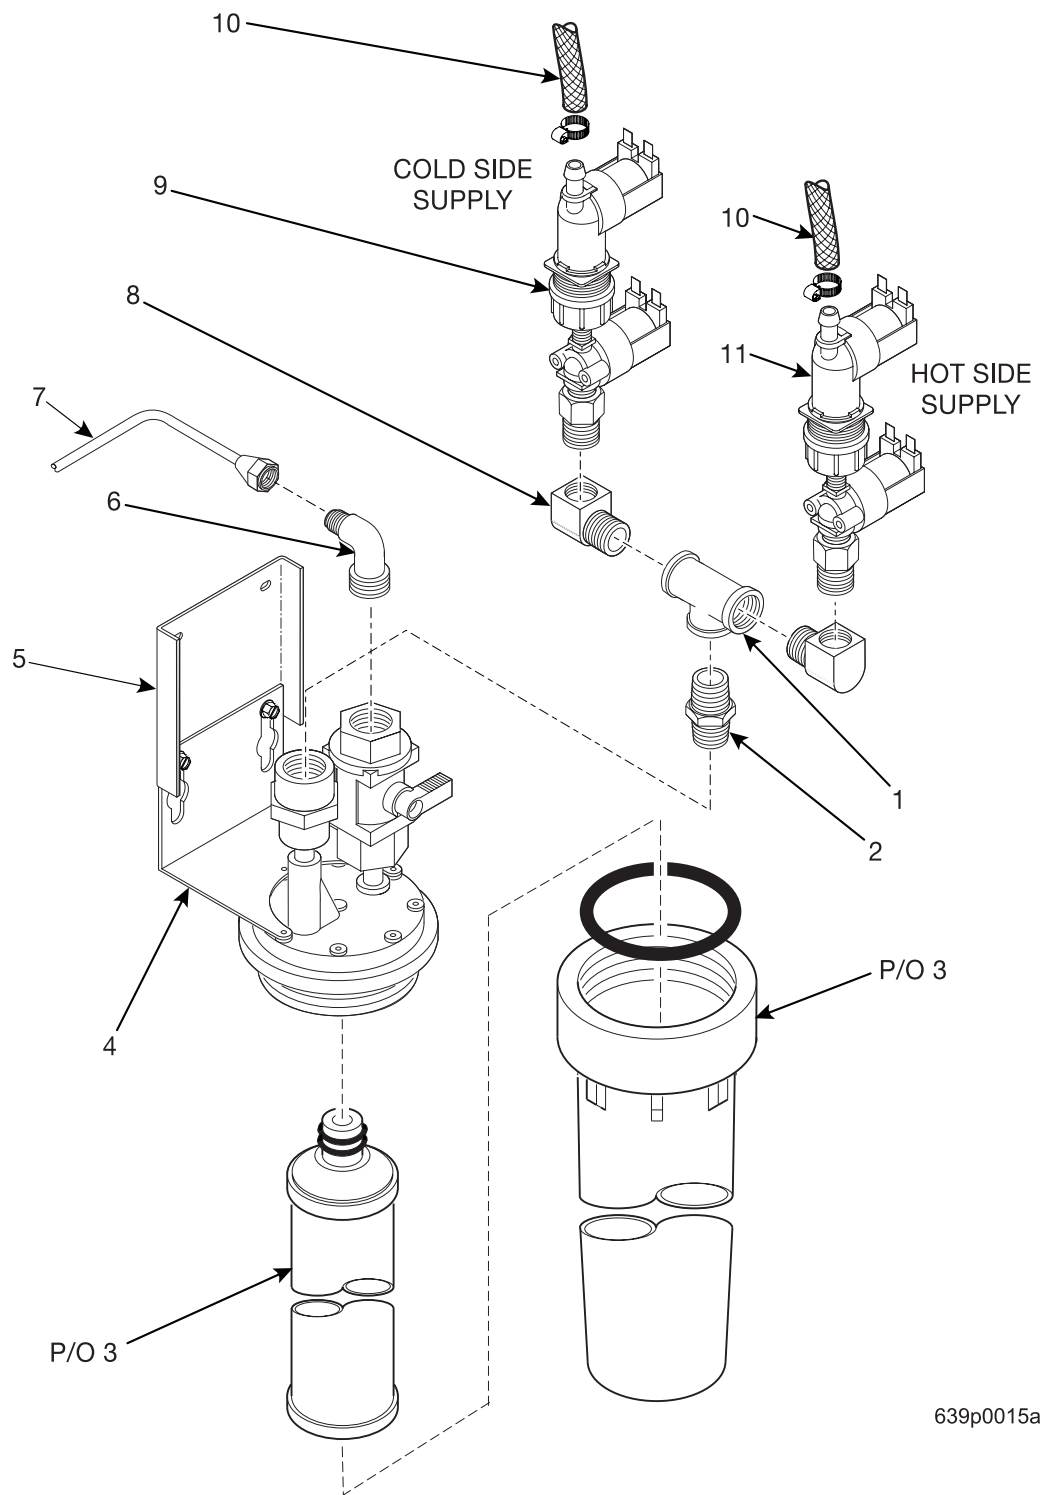

EuroTwin Drink Center Parts Manual

639p0015a

Figure 87. Water Supply - With Hydrolife Water Filter

EuroTwin Drink Center Parts Manual

TABLE 87. WATER SUPPLY - WITH HYDROLIFE WATER FILTER

INDEX	PART NUMBER	DESCRIPTION	QTY.
1	3618121	TEE - 3/8 - BRASS COUPLINGS #101	1
2	3608201	NIPPLE - 3/8 NPTF - HEX #216P-6	1
3	6408028	HOUSING,CARTRIDGE,"O"RING	1
4	6338027	HEAD - BRACKET ASSEMBLY	1
5	6231142	PLATE-WATER FILTER	1
6	3128150	ELBOW - MALE COUPLINGS	1
7	6348001	TUBING-INLET-W/FILTER OPT	1
8	6508103	STREET ELBOW - ANDERSON	2
9	6407002	WATER VALVE-INLET-230VAC-50HZ	1
10	6318123	TUBING - UK - AQUAVEND - .375 I.D.	A/R
11	6408003	VALVE ASSEMBLY - WATER INLET	2