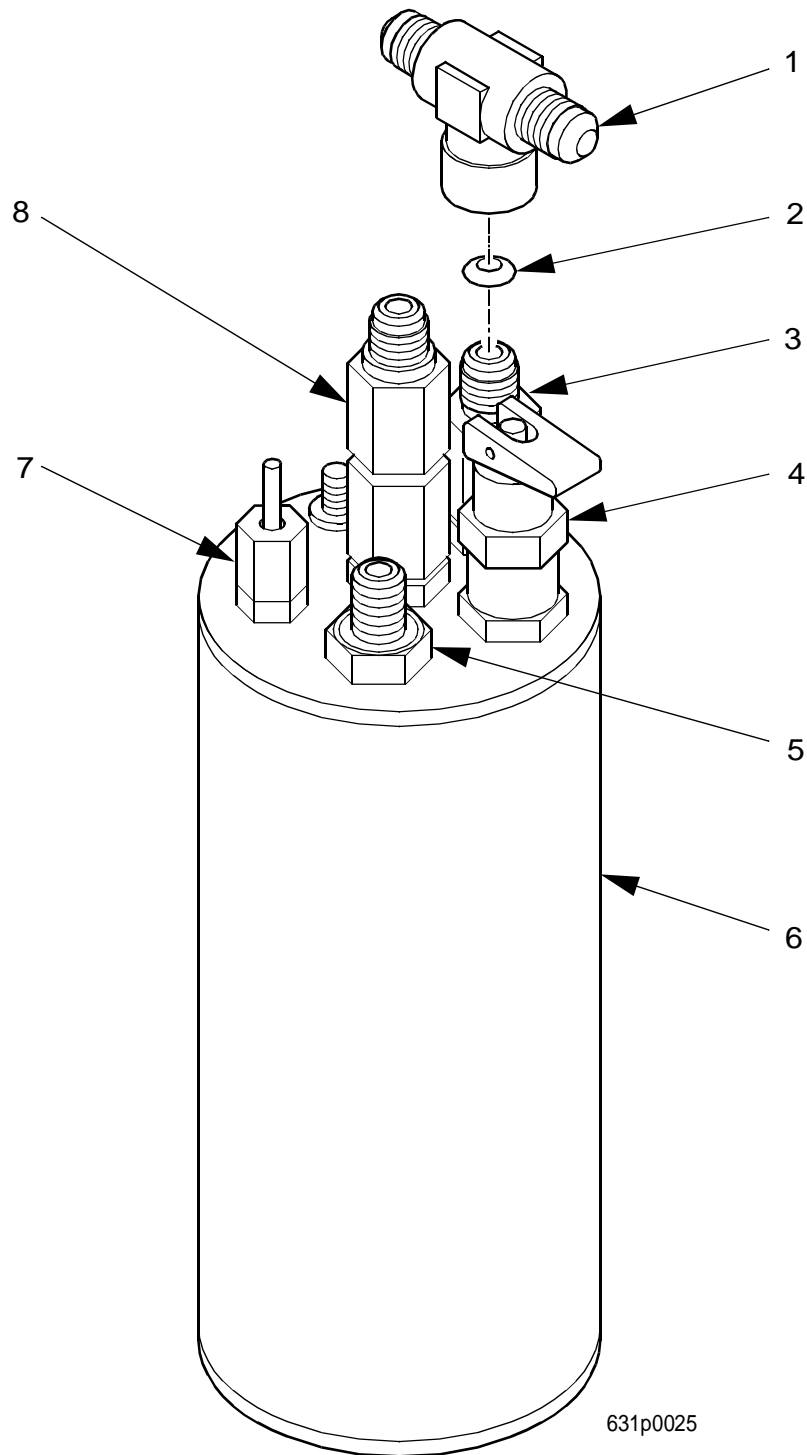

# EuroTwin Drink Center Parts Manual

Figure 79. Carbonator Assembly Detail