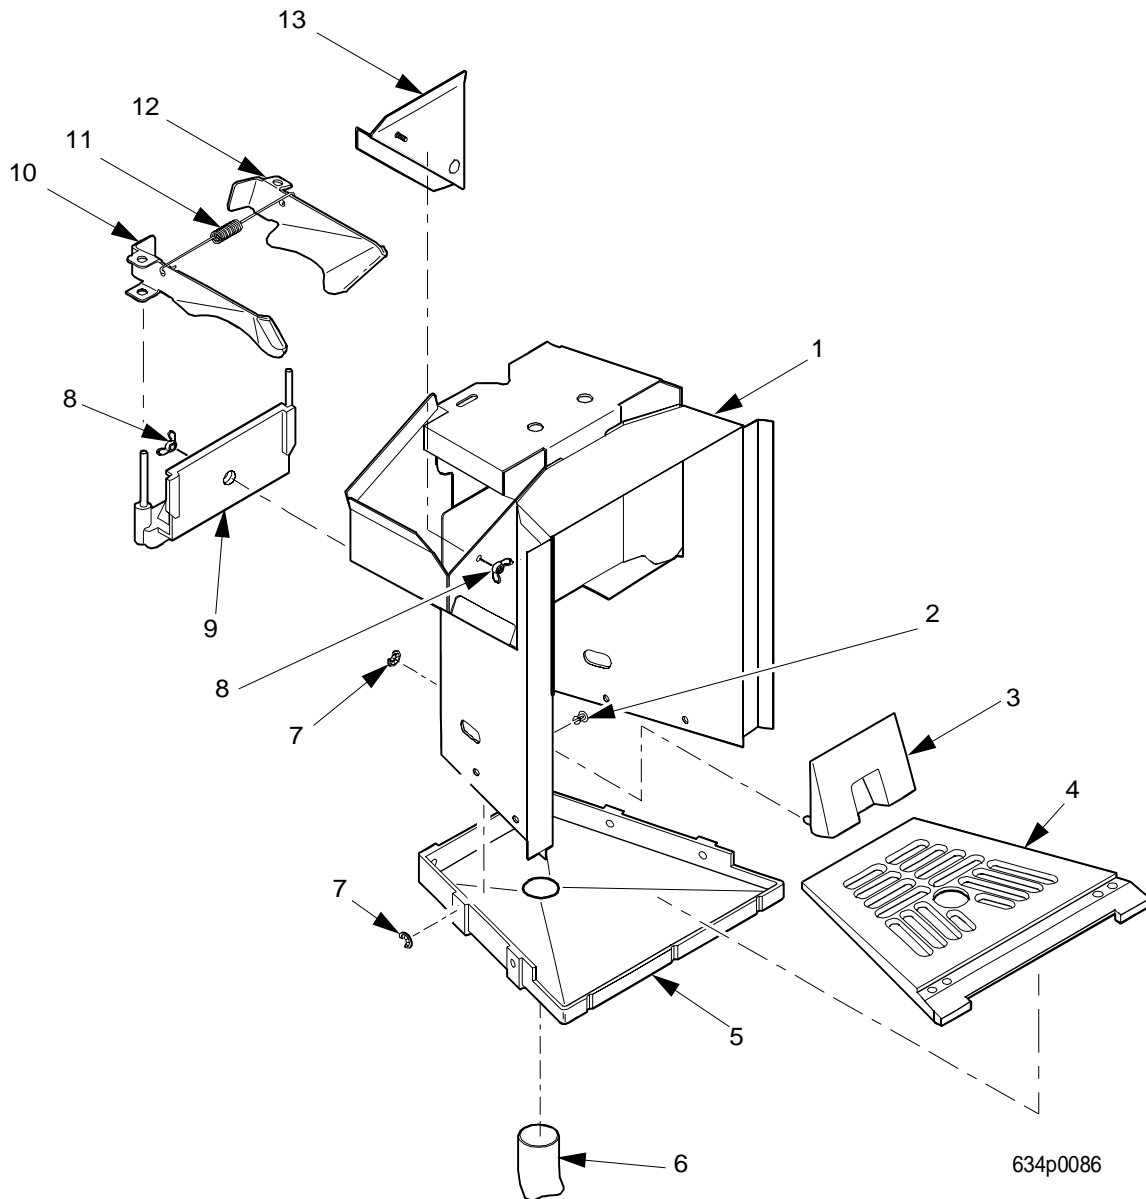

EuroTwin Drink Center Parts Manual

Figure 80. Cup Station Assembly - Part 1

EuroTwin Drink Center Parts Manual

TABLE 80. CUP STATION ASSEMBLY - PART 1

INDEX	PART NUMBER	DESCRIPTION	QTY
A	6261409	CUP DELIVERY ASSEMBLY- UK, CHILE, LATIN AMERICA (INCLUDES INDEX 1A, 2 - 9, 10A, 11, 12A AND 13)	1
B	6261413	CUP DELIVERY ASSY-FINAL-GERMAN (INCLUDES INDEX 1B, 2 - 9, 10A, 11, 12A AND 13)	
C	6361044	CUP STATION-FRENCH (FREEZE DRY) (INCLUDES INDEX 1C, 2 - 9, 10B, 11, 12B AND 13, PLUS INDEX 1&2, (FIGURE 81))	
1A	6261421	WELD ASSY-CUP DELIVERY	1
1B	6261415	WELD ASSY-CUP DELIVERY-GERMAN	
1C	6361047	WELD ASSY-CUP DELIVERY-FRENCH	
2	6231492	PUSH-IN FASTENER-CUP DELIVERY	6
3	6231443	CUP SPACER/SENSOR LENS	1
4	6231432	DRAIN TRAY-CUP DEL.COMP.	1
5	6231489	BASE-CUP DELIVERY STATION	1
6	6231430	TUBE-DRAIN	1
7	6231431	RETAINER-.188-CUP DEL.	6
8	3103133	WING NUT-#8-32 STAINLESS	2
9	6231488	MOUNTING ASSY-CUP DEFLECTOR	1
10A	6231439	CUP DEFLECTOR-L.H.	1
10B	6361032	CUP DEFLECTOR-LEFT HAND	1
11	6231495	SPRING-CUP DEFLECTOR	1
12A	6231438	CUP DEFLECTOR-R.H.	1
12B	6361026	CUP DEFLECTOR-R.H.	1
13	6231411	CHUTE ADAPTOR ASSY-LH-FOR.	1