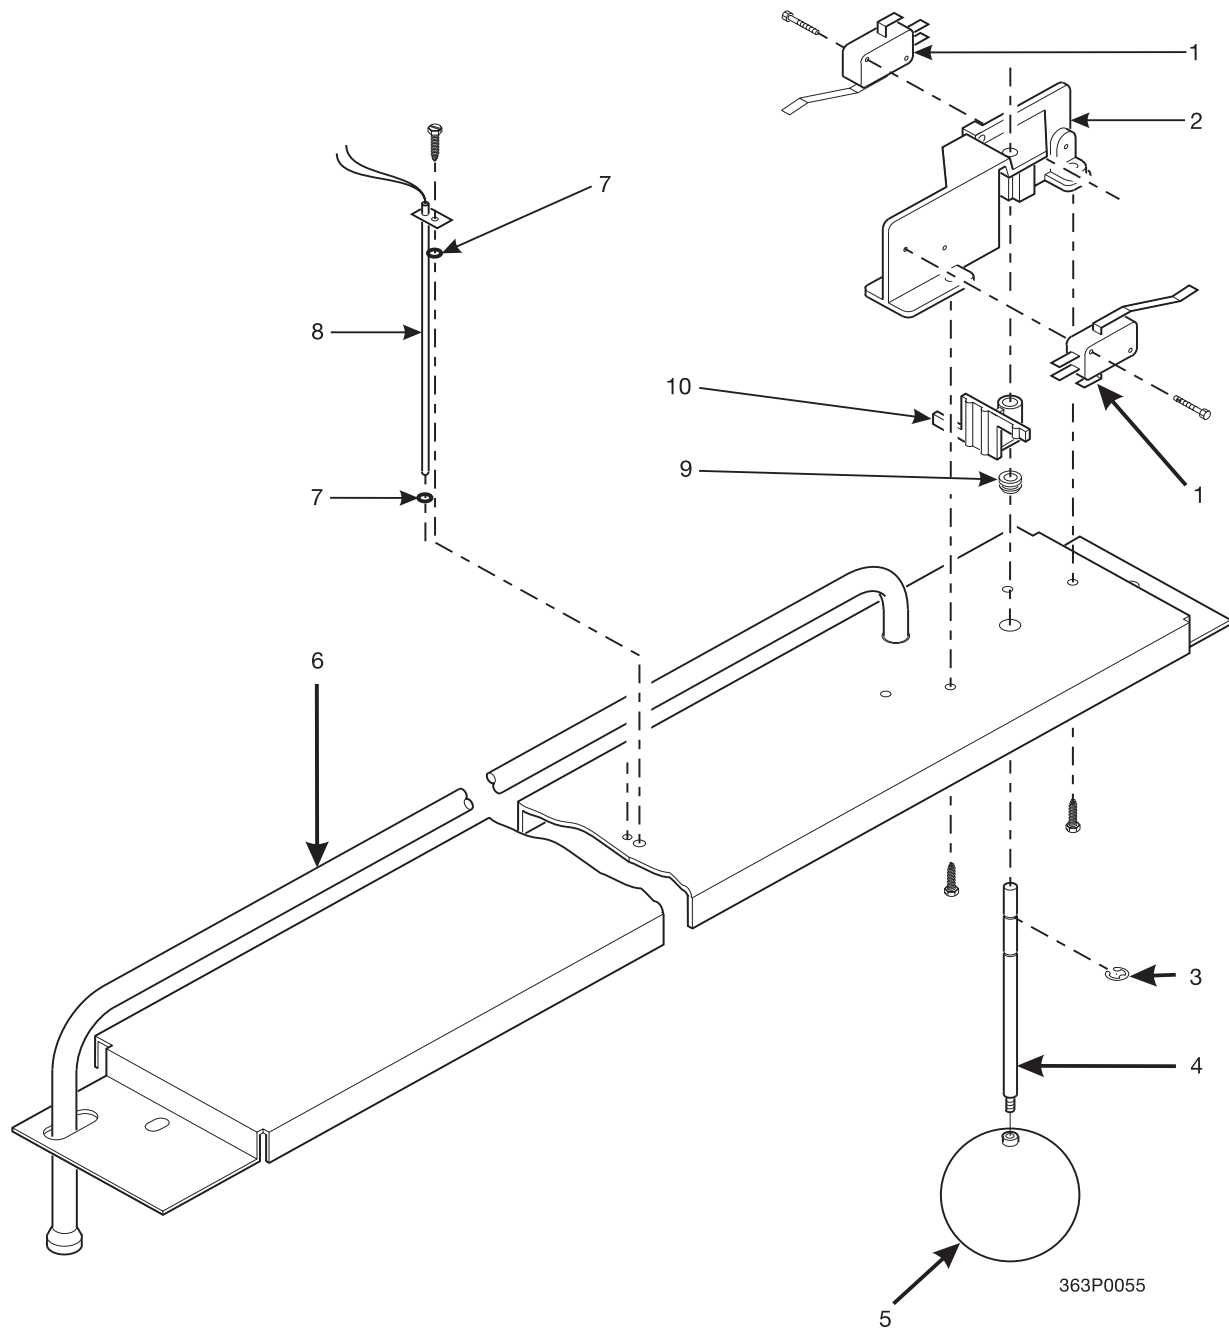

# EuroTwin Drink Center Parts Manual

Figure 36. Water Tank Lid Assembly