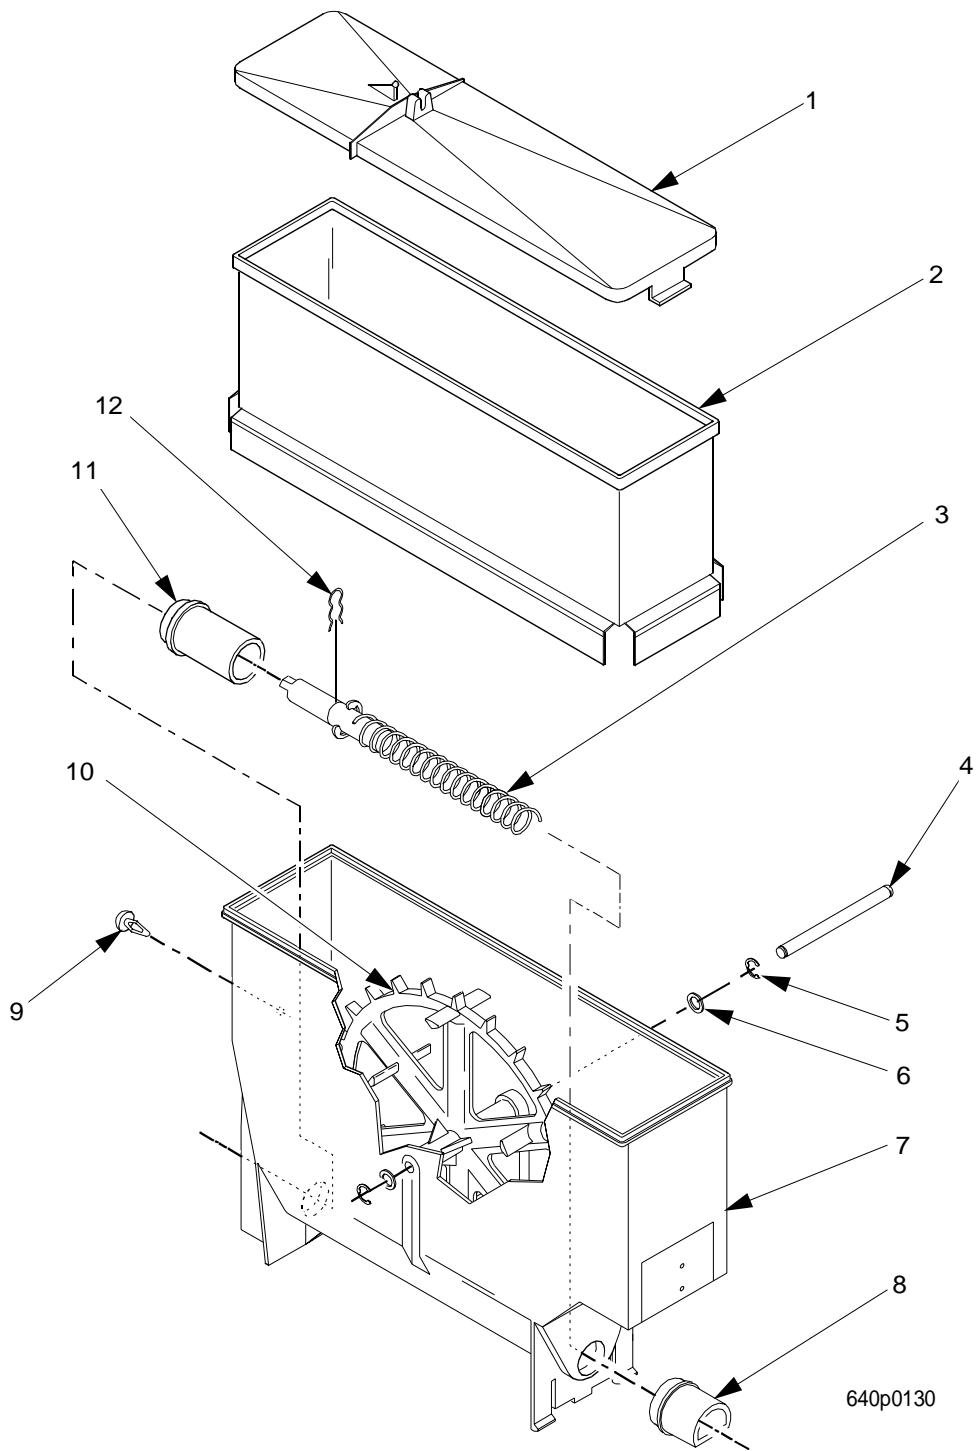

TABLE 62. CANISTER ASSEMBLY 6237449

EuroTwin Drink Center Parts Manual

Figure 62. Canister Assembly 6237449

EuroTwin Drink Center Parts Manual

TABLE 62. CANISTER ASSEMBLY 6237449

INDEX	PART NUMBER	DESCRIPTION	QTY
-	6237449	CANISTER ASSEMBLY - 1 SLV - W/MIXING	-
1	6237023	LID - CANISTER	1
2	6237008	SLEEVE - CANISTER 4 IN	1
3	6237178	AUGER AND SHAFT ASSEMBLY	1
4	6237167	SHAFT - CANISTER	1
5	9900415	RETAINING RING REINF E TYP.1	2
6	6237116	WASHER - SEAL - WEAR PLATE	2
7	6237176	BASE - CANISTER	1
8	6237063	NOZZLE - DISPENSING - CANISTER	1
9	6237053	FASTENER - PUSH IN	1
10	6237181	MIXING WHEEL	1
11	6237014	BEARING - CANISTER	1
12	6337020	CLIP - SPRING	1