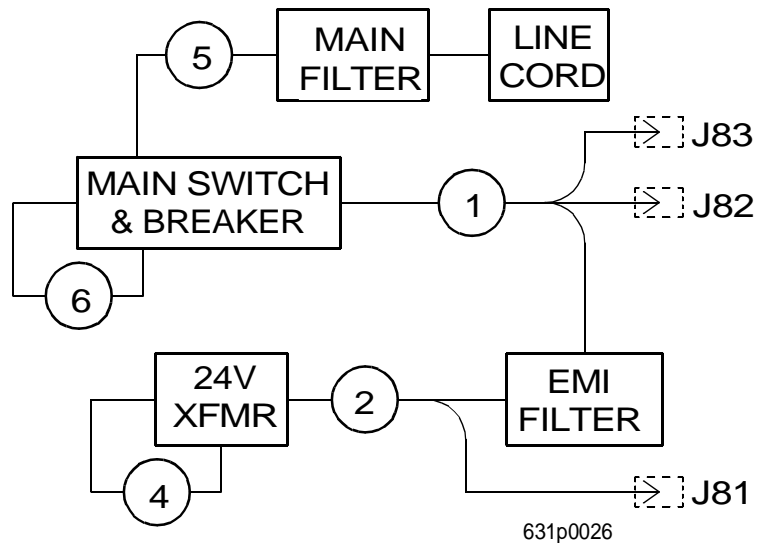

# EuroTwin Drink Center Parts Manual

4521020  
230V POWER PANEL  
UK VERSION

4521041  
230V POWER PANEL  
GR/FR VERSION

631p0026

Figure 93. Power Panel Wiring Harnesses