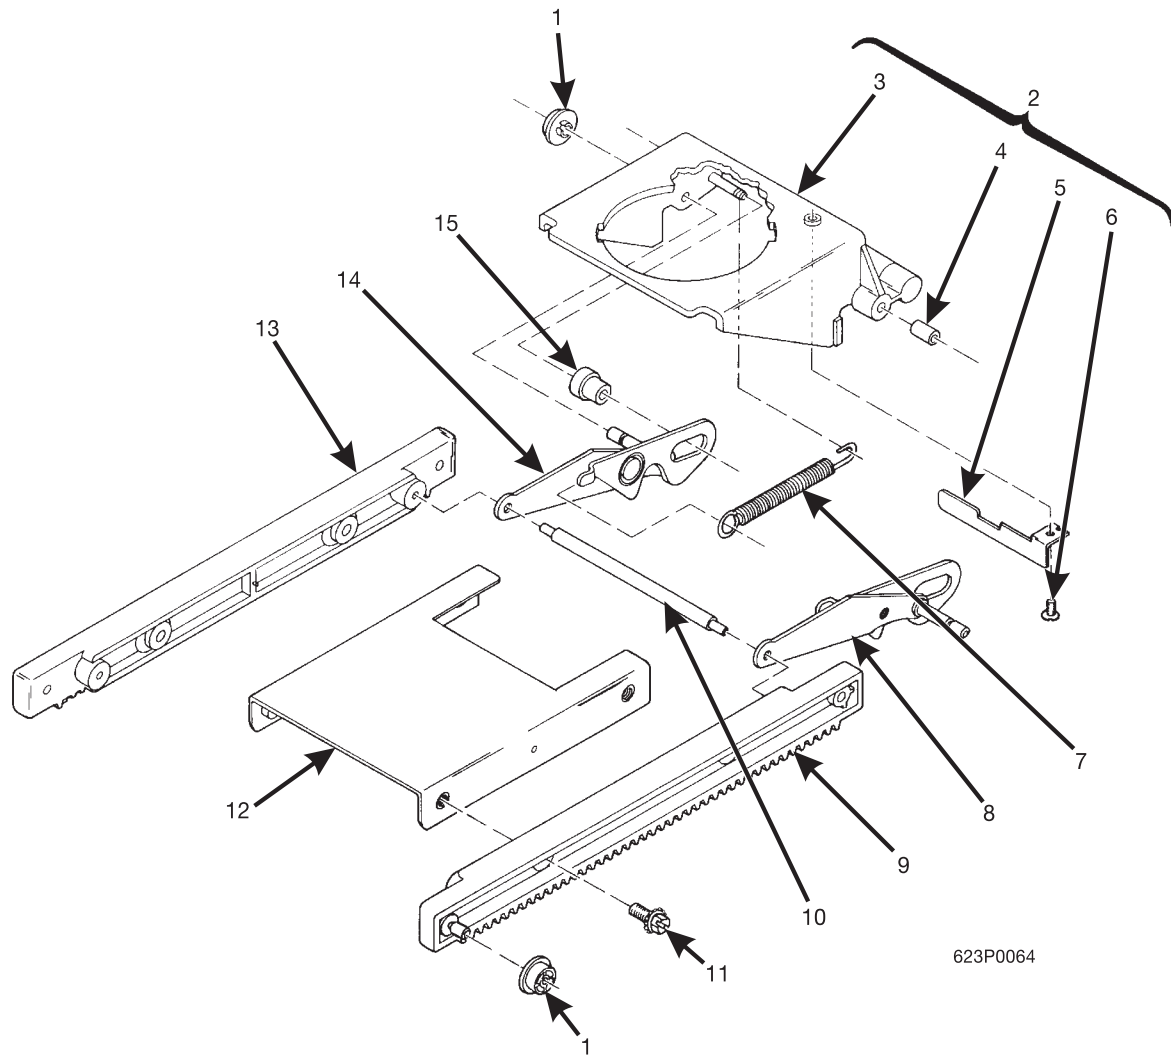

EuroTwin Drink Center Parts Manual

Figure 46. Rack Assembly - Single Brewer

EuroTwin Drink Center Parts Manual

TABLE 47. RACK ASSEMBLY - SINGLE BREWER

INDEX	PART NUMBER	DESCRIPTION	QTY
-	6234001	RACK ASSEMBLY - BREWER	REF
1	6234222	ROLLER - BREWER	4
2	6234116	BASKET HOUSING ASSEMBLY (INCLUDES INDEX NUMBERS 3 THROUGH 6)	1
3	6234250	BASKET HOUSING & WIPER ASSEMBLY	1
4	6234278	BEARING - RETURN LEVER ROLLER	2
5	6234118	FLAT SPRING - BASKET HOUSING	1
6	6204211	SCREW - #6-32 X 1/4 PHS T/C SS	1
7	6234256	SPRING - FLIP	2
8	6234261	ROLLER LINKAGE ASSEMBLY - RIGHT	1
9	6234275	RACK ASSEMBLY - RIGHT - BREWER	1
10	6234110	SHAFT - FLIP	1
11	6234295	SCREW - #8-32 X .38 HHS W/LW	4
12	6234120	BRACKER ASSEMBLY - RACK	1
13	6234274	RACK ASSEMBLY - LEFT - BREWER	1
14	6234260	ROLLER LINKAGE ASSEMBLY - LEFT	1
15	6234292	RETURN LEVER ROLLER ASSEMBLY	2