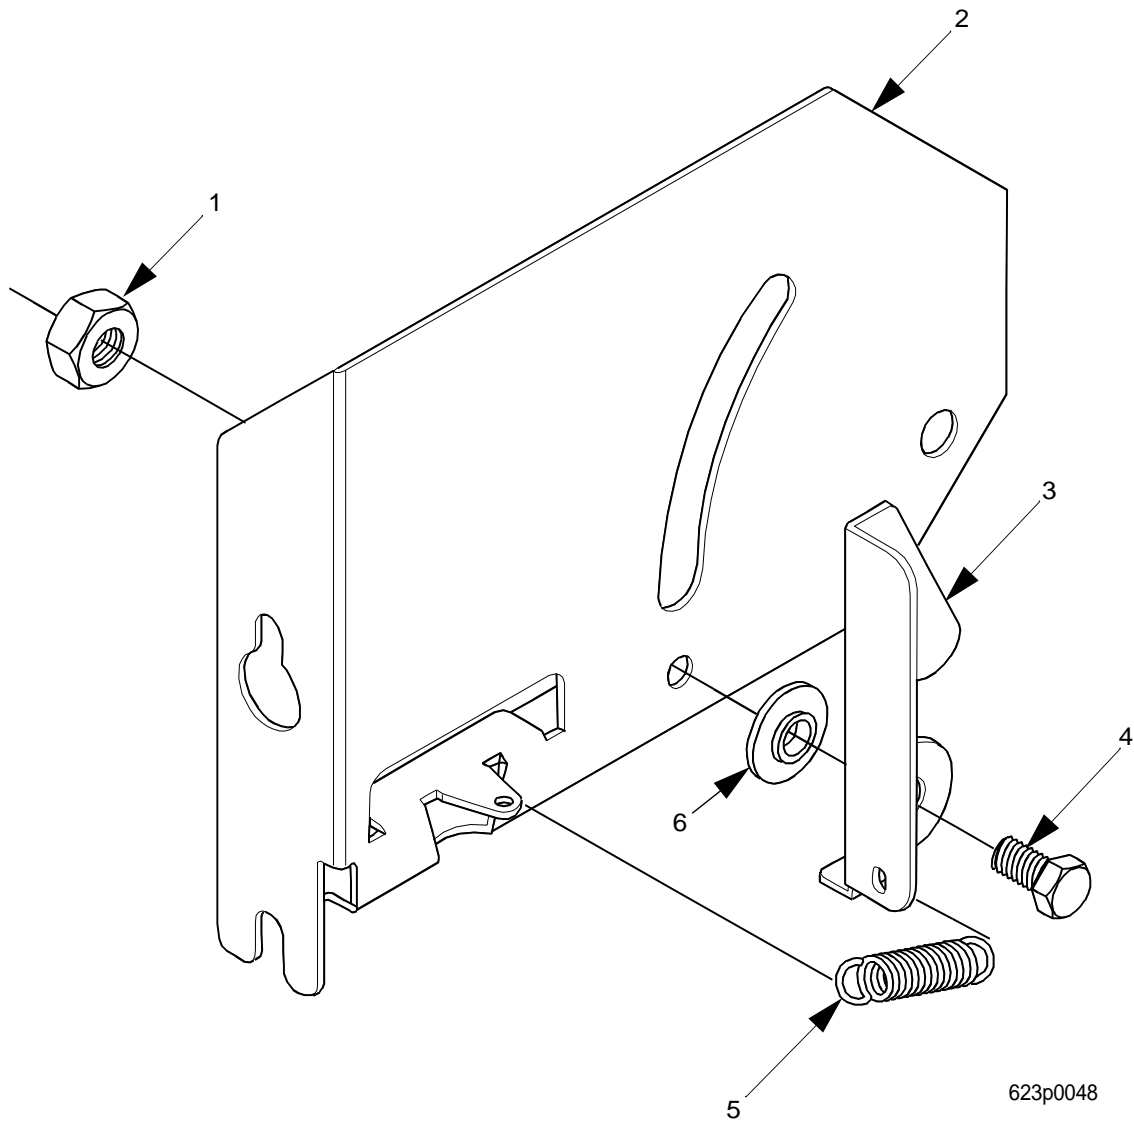

# EuroTwin Drink Center Parts Manual

Figure 19. Cup Mechanism Mounting Bracket Assembly