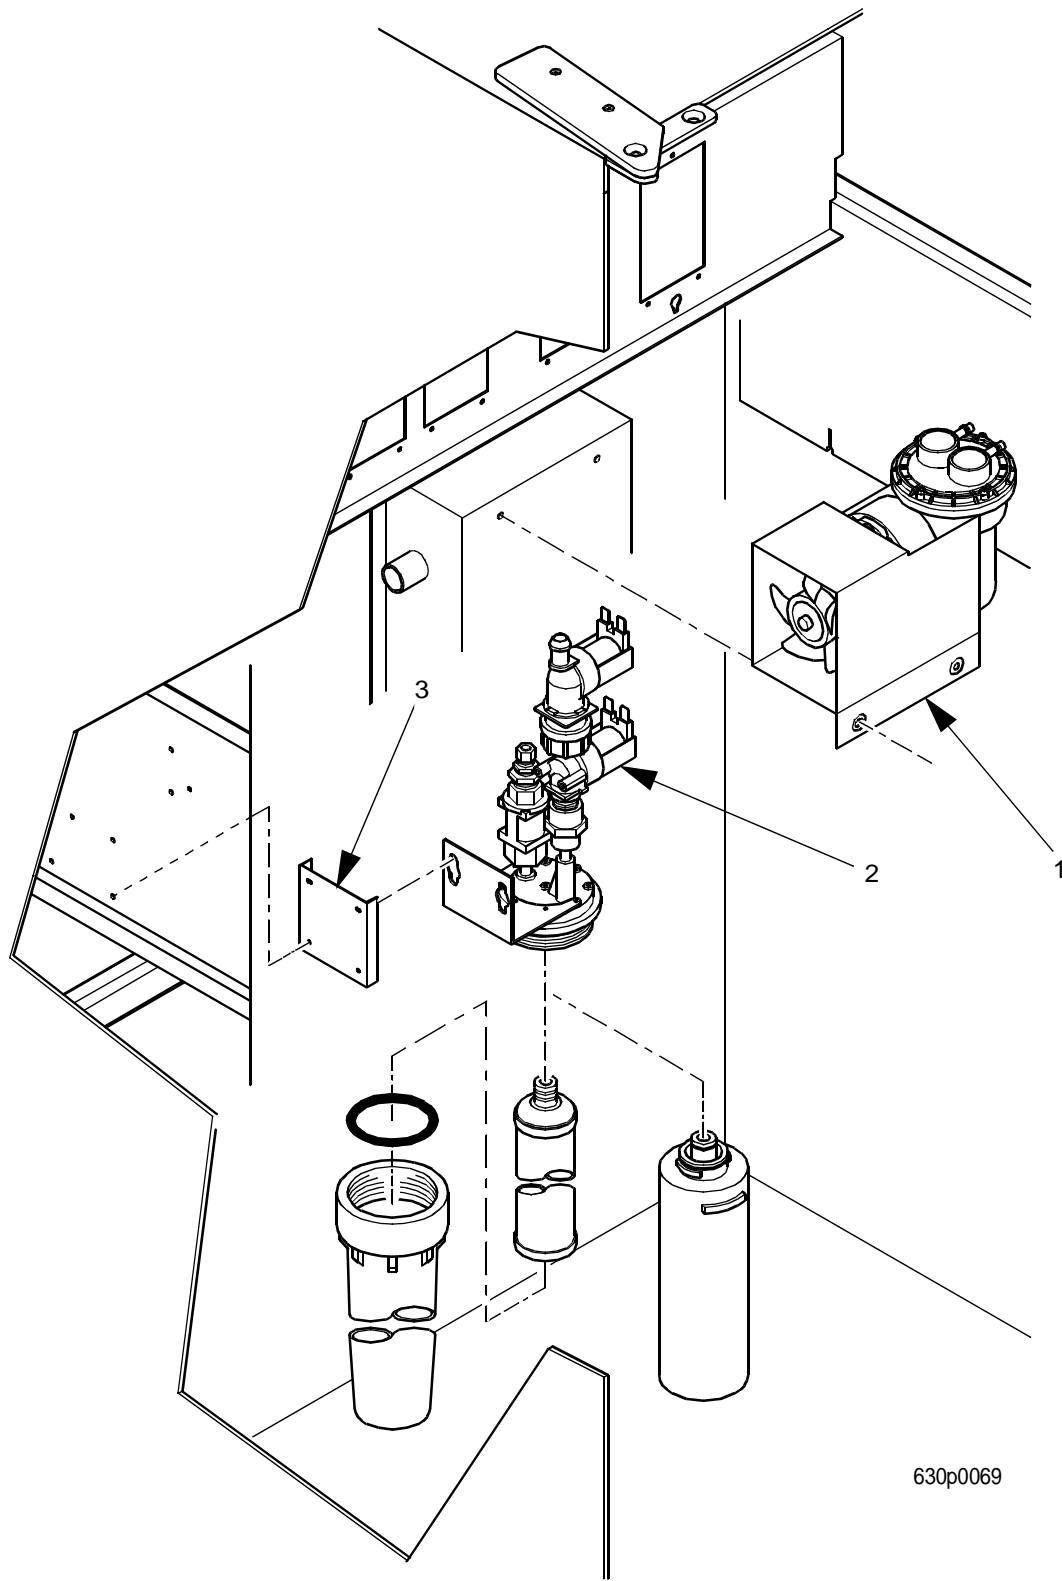

EuroTwin Drink Center Parts Manual

TABLE 31. CABINET ASSEMBLY - PART 5

INDEX	PART NUMBER	DESCRIPTION	QTY
1	-	CANISTER MOTOR AND PLATE ASSEMBLIES (TABLE 55)	-
2	-	CANISTER SUPPORT ASSEMBLY (FIGURE 68)	-
3	6261409	CUP DELIVERY ASSEMBLY-U.K. (UK, LATIN AMERICA 230, CHILE) (FIGURES 80, 81)	1
	6361044	CUP DELIVERY ASSEMBLY-FRANCE (FIGURES 80, 81)	
	6261413	CUP DELIVERY ASSEMBLY-FINAL-GERMAN (GERMANY) (FIGURES 80, 81)	
4	6398180	TUBE AND NOZZLE ASSEMBLY (FIGURE 82)	1
5	-	STANDARD MUG SENSOR & BRACKET ASSEMBLY (FIGURE 83)	OPT
	-	TRANSMISSIVE MUG SWITCH (GERMANY) (FIGURE 83)	
6	6231223	OVERFLOW SWITCH ASSEMBLY (FIGURE 84)	1
7	6341007	BRACE - CANISTER SUPPORT	1

EuroTwin Drink Center Parts Manual

Figure 32. Cabinet Assembly - Part 6