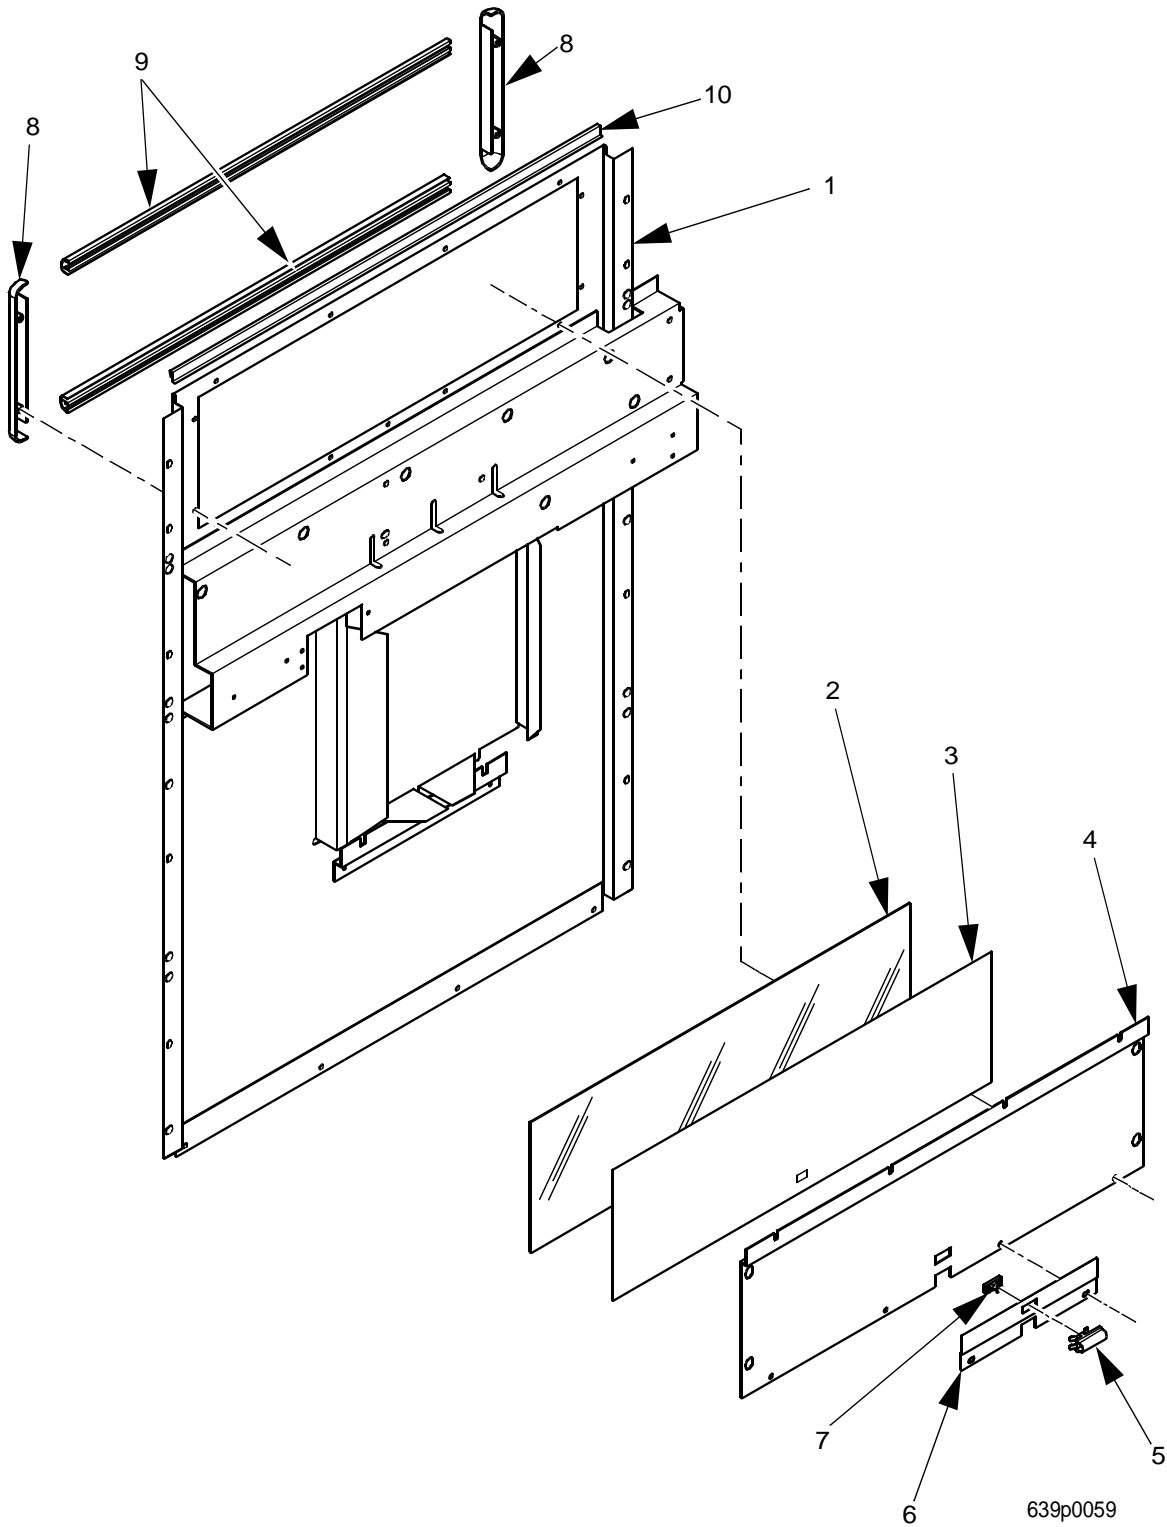

# EuroTwin Drink Center Parts Manual

Figure 10. Center Panel Assembly - Backlit