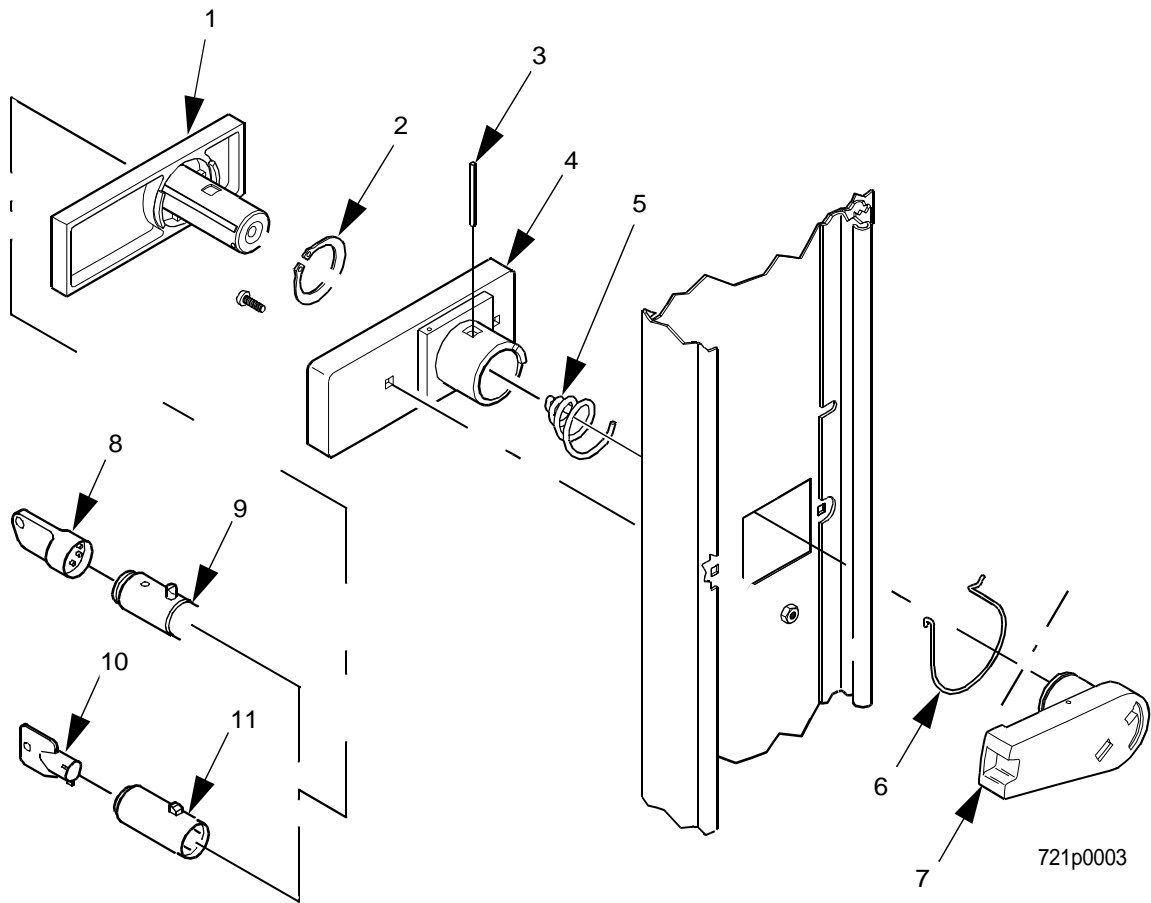

# EuroTwin Drink Center Parts Manual

Figure 14. Door Lock Handle Assembly - Millennium Style