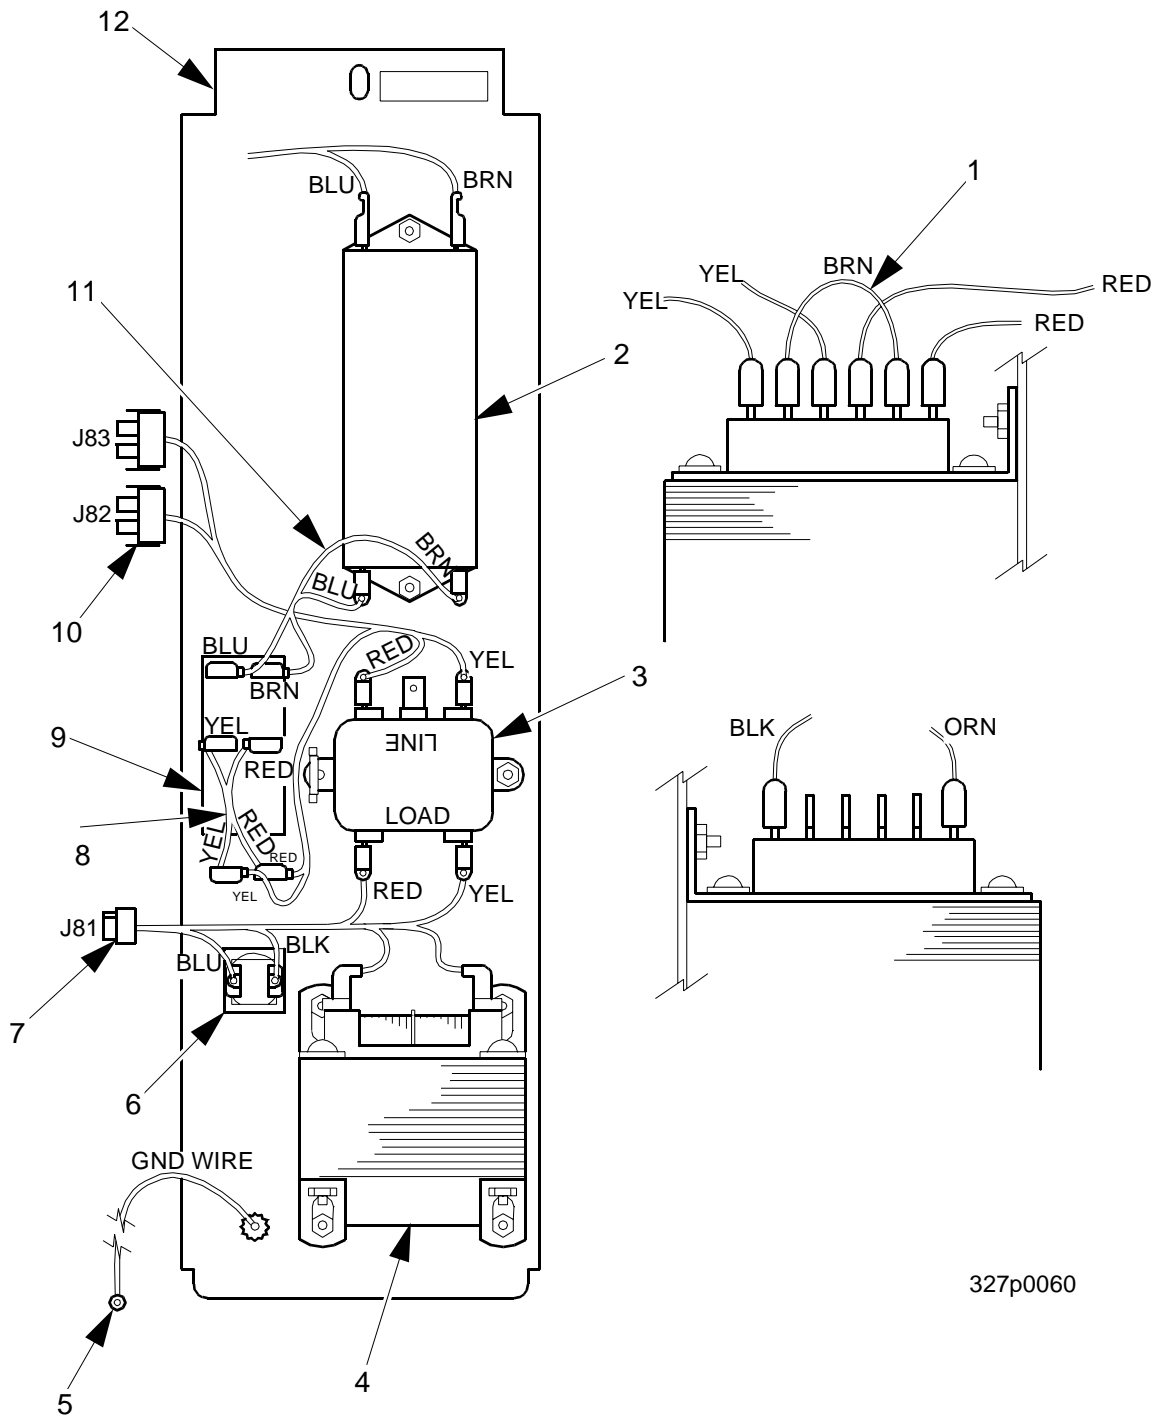

EuroTwin Drink Center Parts Manual

327p0060

Figure 41. Power Panel Assembly - 230 V - Fr/Ger

EuroTwin Drink Center Parts Manual

TABLE 41. POWER PANEL ASSEMBLY - 230 V - FR/GER

INDEX	PART NUMBER	DESCRIPTION	QTY
-	4521041	POWER PANEL ASSY-230V FR/GER	REF
1	4279001	JUMPER-230V-XFMR PRI	1
2	9989110	FILTER-POWER LINE-EMI	1
3	9989100	INTERFERENCE FILTER	1
4	9989046	24V XFMR-DUAL PIR.-.187 TERM	1
5	9984094	WIRE-GROUND-14"	1
6	9989674	CIRCUIT BREAKER-4 AMP	1
7	1709001	JUMPER-TRANSFORMER-FOREIGN	1
8	4529002	JUMPER-FRENCH/GERMAN SWITCH	1
9	9984627	CIRCUIT BREAKER/SWITCH-16 AM	1
10	1709000	HARNESS-POWER PANEL-FOREIGN	1
11	6849015	JUMPER-POWER SW	1
12	4521036	PLATE-HOUSING-PANEL-FR/GER.	1