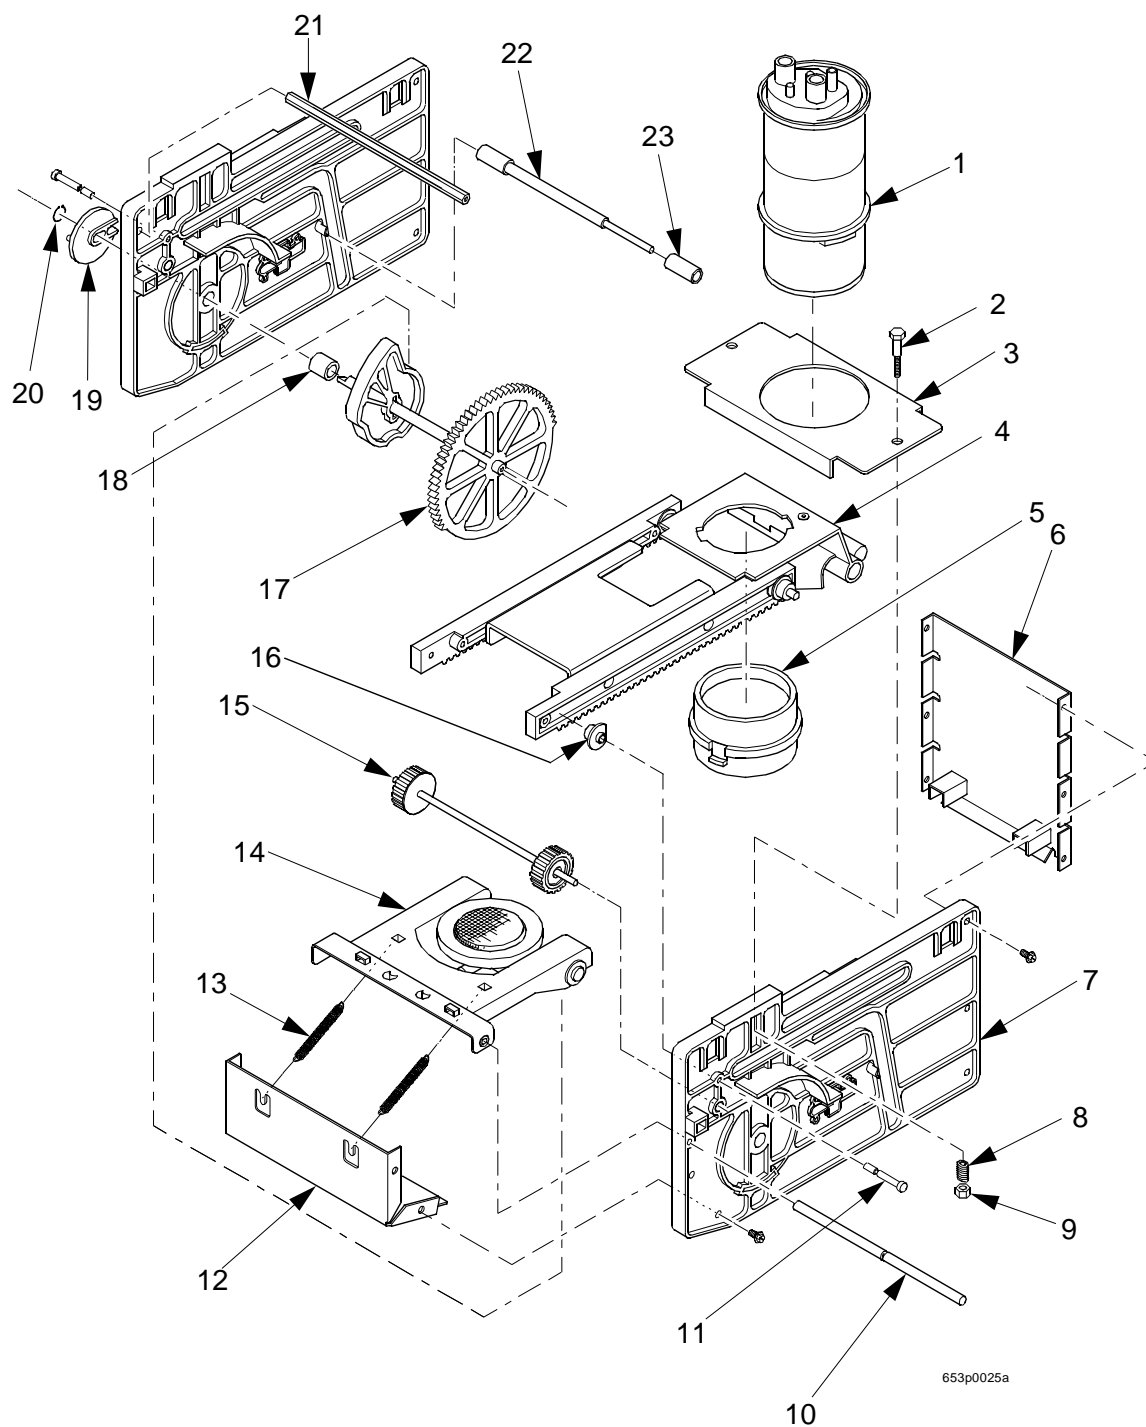

EuroTwin Drink Center Parts Manual

Figure 42. Single Brewer Assembly (No Filter)

EuroTwin Drink Center Parts Manual

TABLE 42. SINGLE BREWER ASSEMBLY (NO FILTER)

INDEX	PART NUMBER	DESCRIPTION	QTY
1	6234328	BARREL ASSEMBLY - BREWER (FIGURE 45)	REF
2	6234288	BOLT - 1/4-20 X 1 1/2	1
3	6234301	BARREL SUPPORT - BREWER	1
4	6234001	RACK ASSEMBLY (FIGURE 46)	2
5	6234104	BASKET - BREWER	1
6	6234215	WALL ASSEMBLY - REAR	1
7	6234273	SIDEWALL - BREWER	2
8	6234225	SPRING - BREWER	2
9	6234289	LOCKNUT - #1/4-20	2
10	6234308	SHAFT - SWING ARM	1
11	6234223	PIN-ROLLER - SIDEWALL	2
12	6234220	WALL ASSEMBLY - BOTTOM - FRONT	1
13	6234205	SPRING	2
14	6234200	SWING ARM ASSEMBLY (FIGURE 44)	1
15	6234007	PINION GEAR ASSEMBLY	1
16	6234222	ROLLER - BREWER	2
17	6234008	GEAR & CAM ASSEMBLY	1
18	6234803	SPACER - CAM	1
19	6234310	DRIVE CONNECTION - BREWER	1
20	6234303	RETAINING RING - .375 DIA	1
21	6234293	SPACER - SINGLE BREWER	1
22	6234271	SHAFT - FLIP STOP	1
23	6234270	ROLLER - STOP	2