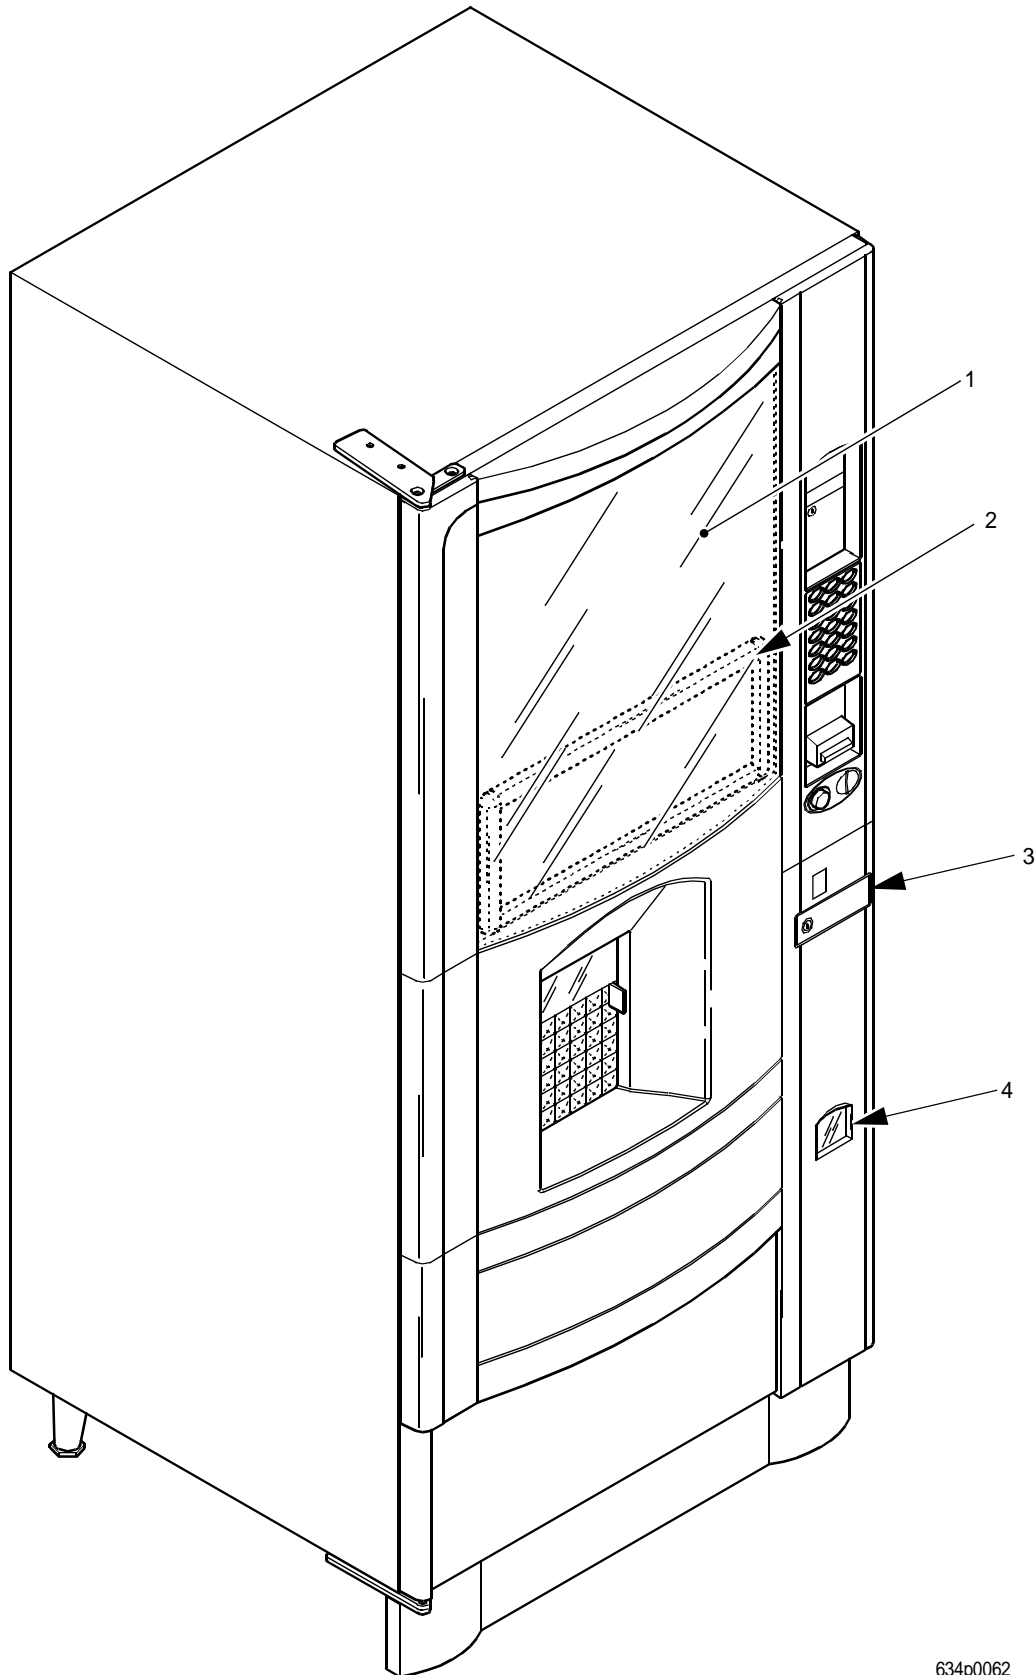

EuroTwin Drink Center Parts Manual

Figure 7. Door Assembly Exterior - Millennium Style

634p0062

EuroTwin Drink Center Parts Manual

TABLE 7. DOOR ASSEMBLY EXTERIOR - MILLENNIA STYLE

INDEX	PART NUMBER	DESCRIPTION	QTY
1	6342069	DISPLAY PHOTO - P.O.P. (WITHOUT BACKLIT OPTION)	1
2	-	DISPLAY ASSEMBLY (FIGURES 9, 10)	1
3	1572395	LOCK ASSEMBLY-MILLENNIA-NAMA STD. (FIGURE 14)	1
4	-	COIN RECEPTACLE ASSEMBLY (FIGURE 12)	1