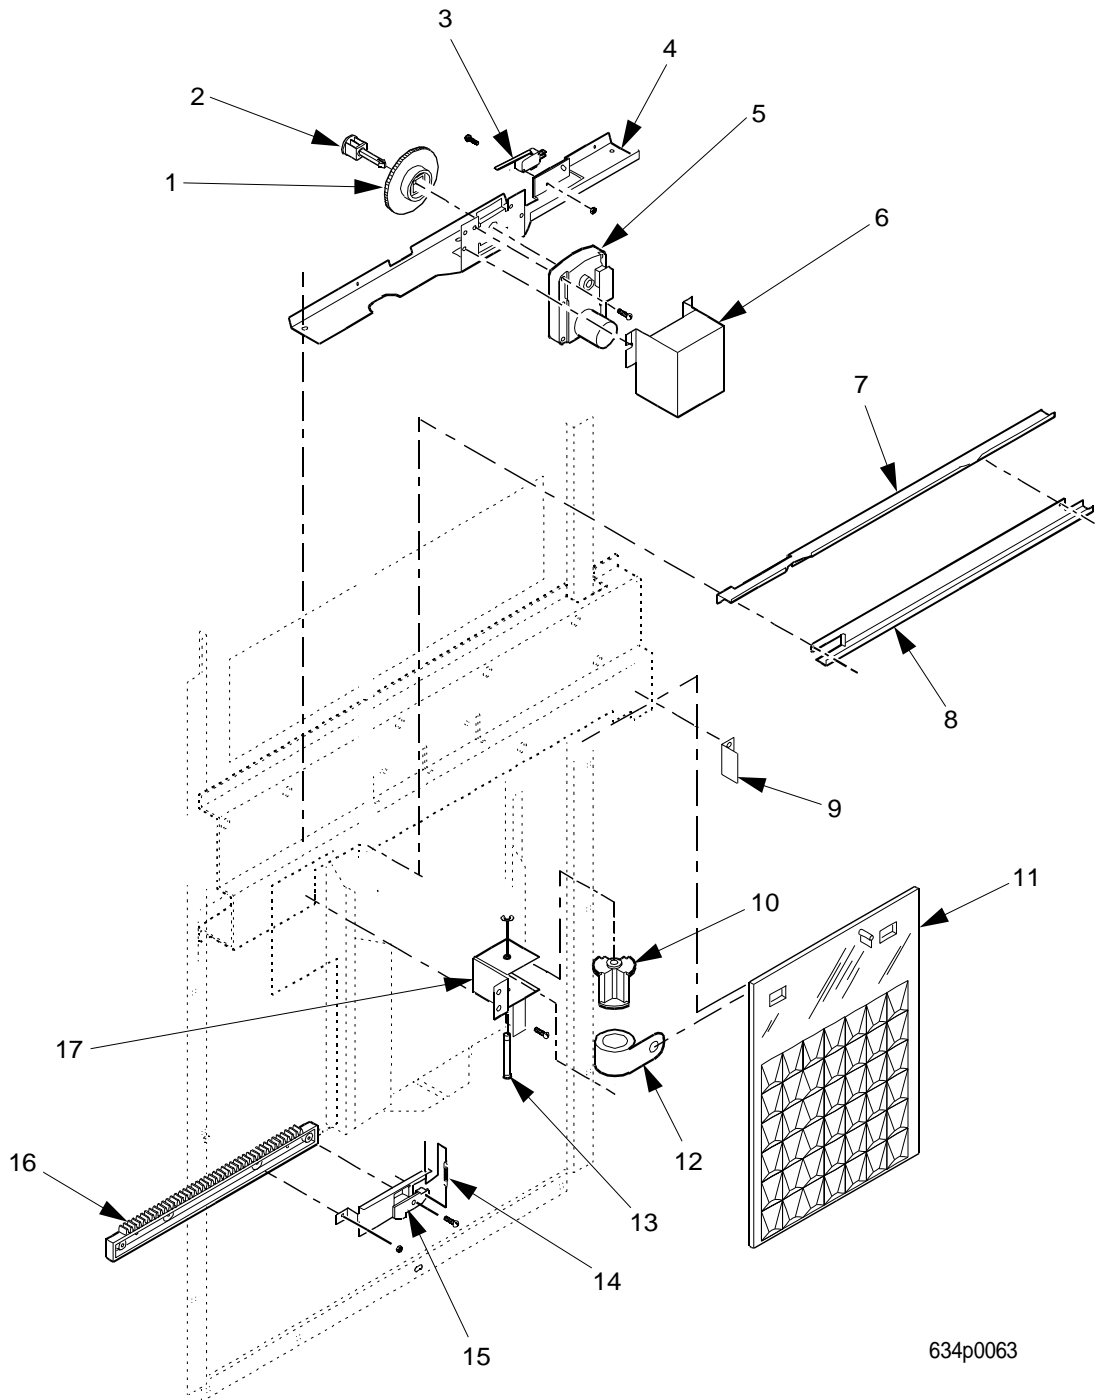

EuroTwin Drink Center Parts Manual

Figure 20. Delivery Door Options

EuroTwin Drink Center Parts Manual

TABLE 20. DELIVERY DOOR OPTIONS

INDEX	PART NUMBER	DESCRIPTION	QTY
-	P6230804	MANUAL DELIVERY DOOR OPTION (INCLUDES INDEX NUMBERS 9 THRU 13 PLUS 17)	1
-	P6230805	AUTO DELIVERY DOOR OPTION (INCLUDES INDEX 1 THRU 6 AND 9 THRU 17)	1
-	6239026	HARNESS - AUTO DOOR (NOT SHOWN)	1
-	1452139	RETAINER - HARNESS (NOT SHOWN)	3
1	1477020	GEAR - TRAY	1
2	1477113	COUPLING - SPIRAL	1
3	5220108	SWITCH	1
4	3282004	BRACKET-MOTOR-AUTO DOOR	1
5	1577035	MOTOR AND PCB ASSEMBLY	1
6	6232263	COVER - MOTOR - VEND DOOR	1
7	6532010	TRACK - GEAR RACK	1
8	6232172	TRACK - VEND DOOR	1
9	6232096	STOP - VEND DOOR	1
10	6232084	SPOOL - SPRING	1
11	6232065	DOOR - VEND	1
12	6232091	SPRING - VEND DOOR	1
13	6232085	SHAFT - SPOOL	1
14	3108141	SPRING COVER AIR GAP	1
15	6232160	PLATE ASSEMBLY - RACK	1
16	6234106	RACK - BREWER	1
17	6232089	HOUSING - SPRING	1