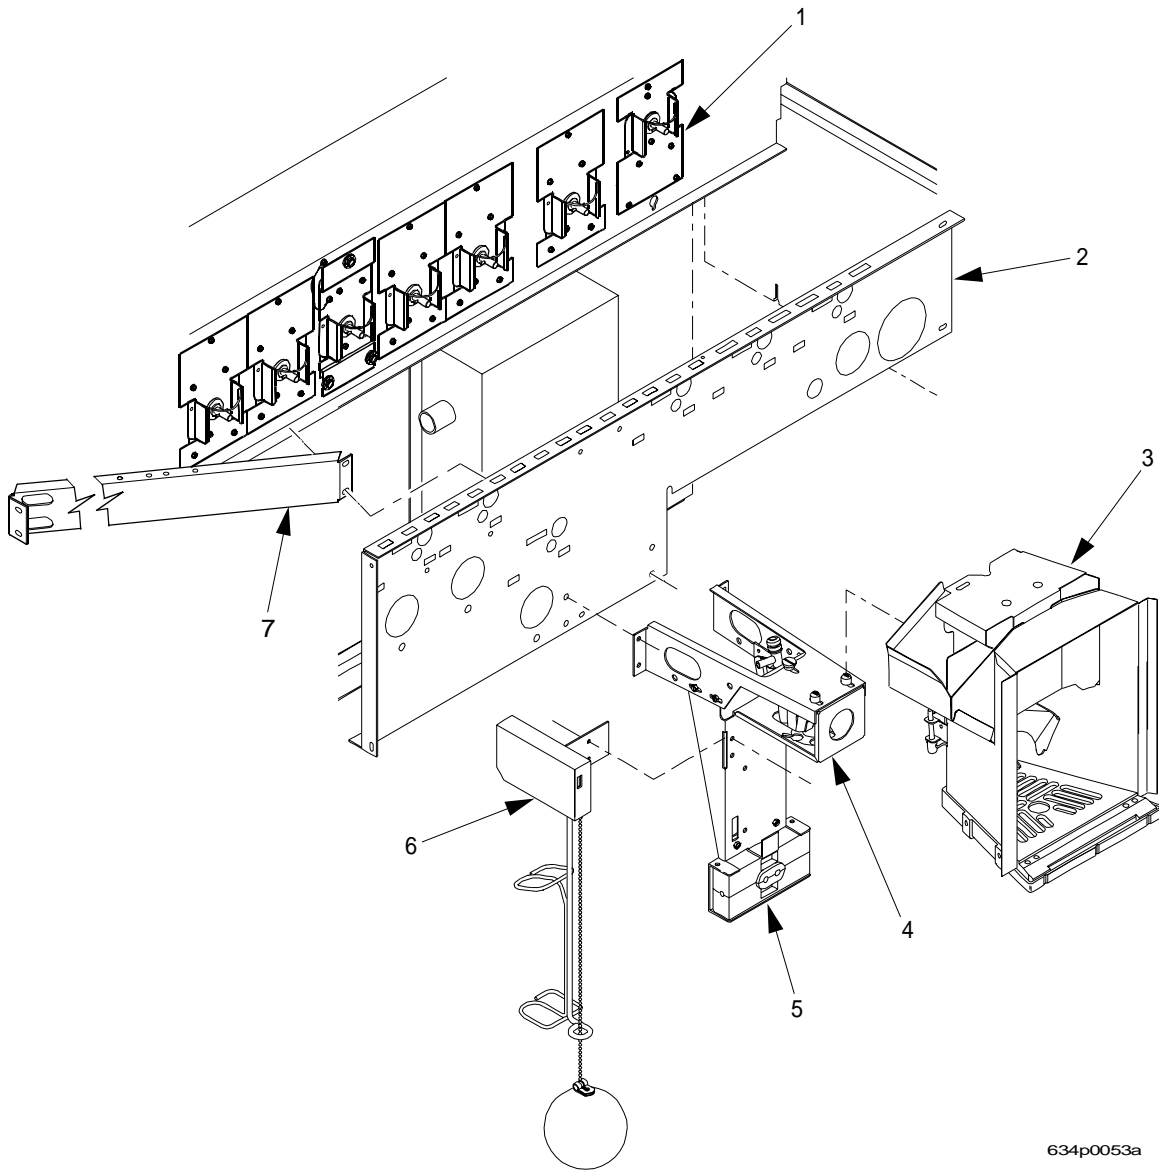

EuroTwin Drink Center Parts Manual

634p0053a

Figure 31. Cabinet Assembly - Part 5

EuroTwin Drink Center Parts Manual

TABLE 31. CABINET ASSEMBLY - PART 5

INDEX	PART NUMBER	DESCRIPTION	QTY
1	-	CANISTER MOTOR AND PLATE ASSEMBLIES (TABLE 55)	-
2	-	CANISTER SUPPORT ASSEMBLY (FIGURE 68)	-
3	6261409	CUP DELIVERY ASSEMBLY-U.K. (UK, LATIN AMERICA 230, CHILE) (FIGURES 80, 81)	1
	6361044	CUP DELIVERY ASSEMBLY-FRANCE (FIGURES 80, 81)	
	6261413	CUP DELIVERY ASSEMBLY-FINAL-GERMAN (GERMANY) (FIGURES 80, 81)	
4	6398180	TUBE AND NOZZLE ASSEMBLY (FIGURE 82)	1
5	-	STANDARD MUG SENSOR & BRACKET ASSEMBLY (FIGURE 83)	OPT
	-	TRANSMISSIVE MUG SWITCH (GERMANY) (FIGURE 83)	
6	6231223	OVERFLOW SWITCH ASSEMBLY (FIGURE 84)	1
7	6341007	BRACE - CANISTER SUPPORT	1