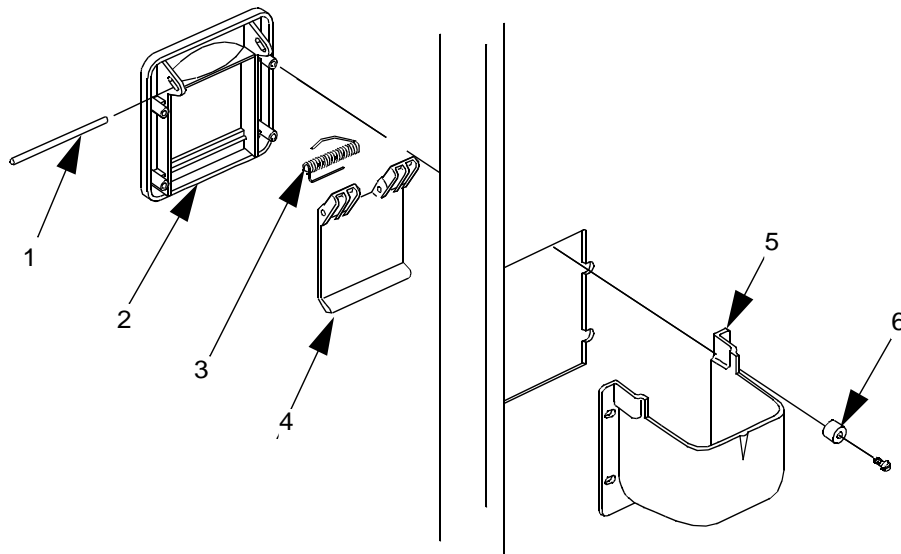

EuroTwin Drink Center Parts Manual

COIN RECEPTACLE ASSEMBLY - STANDARD