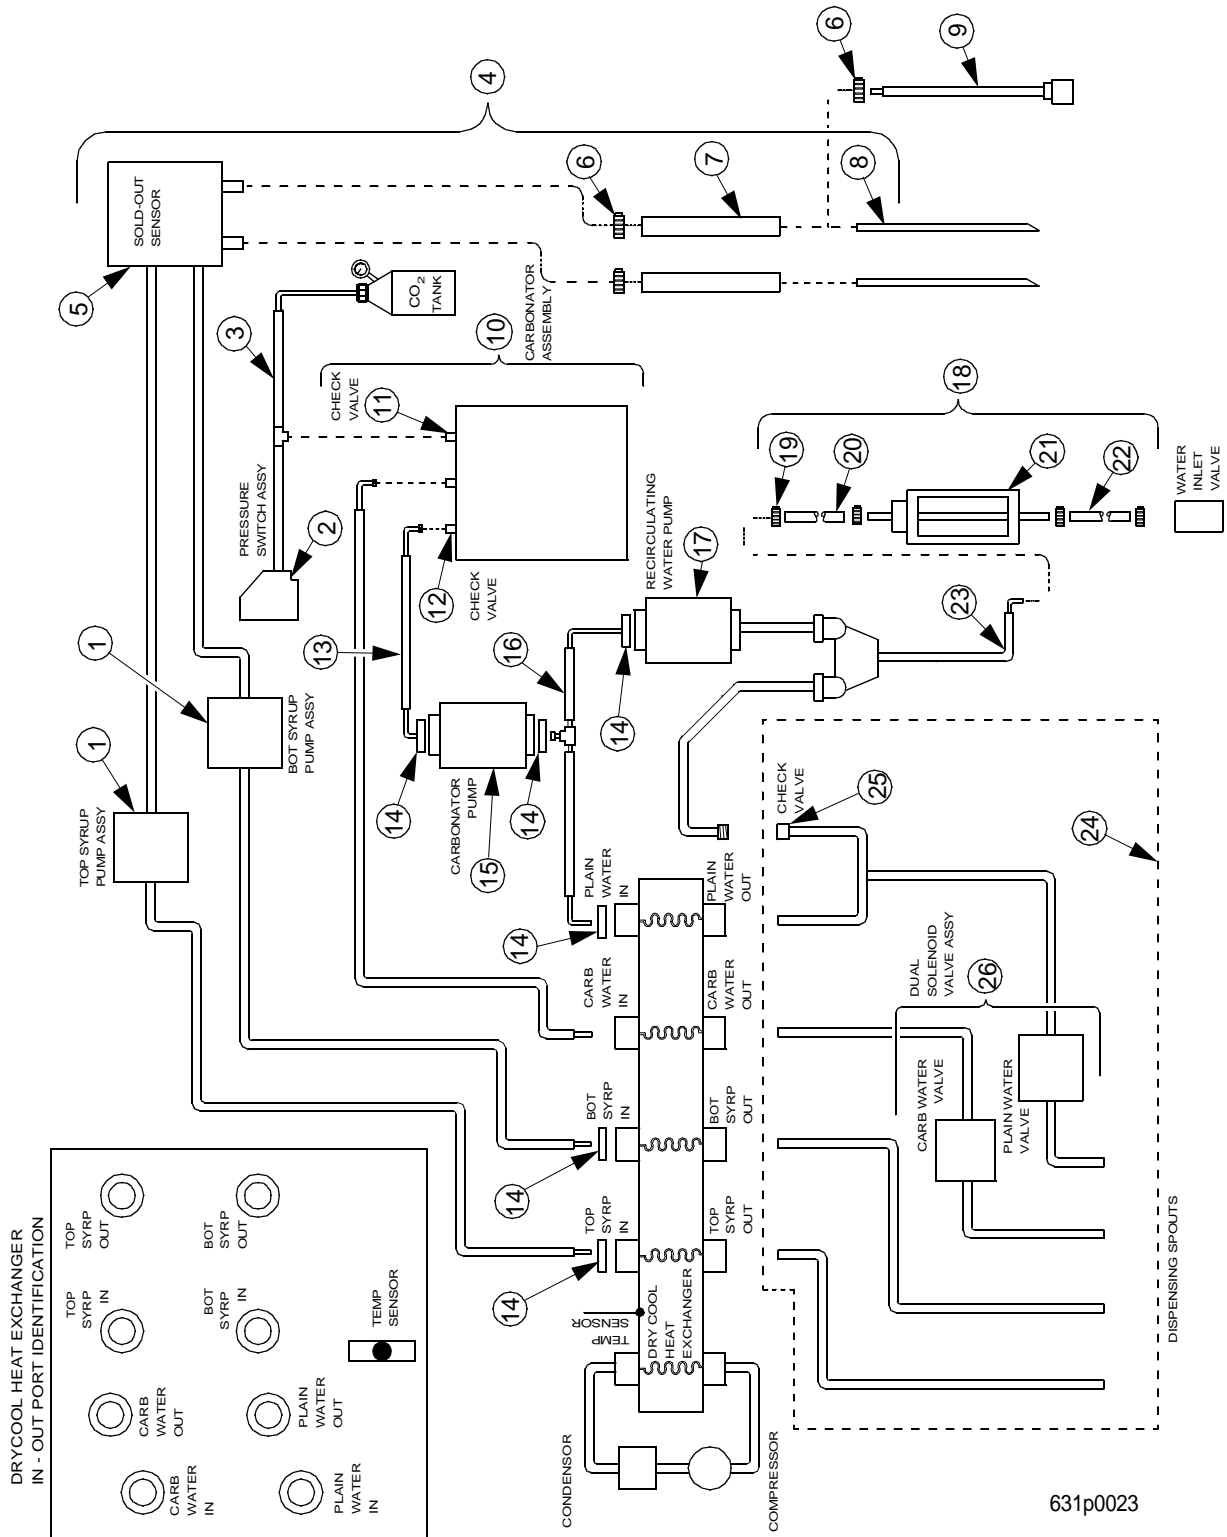

EuroTwin Drink Center Parts Manual

Figure 77. Drycool™ Refrigeration Module - Part 3

EuroTwin Drink Center Parts Manual

TABLE 77. DRYCOOL™ REFRIGERATION MODULE - PART 3

INDEX	PART NUMBER	DESCRIPTION	QTY.
1	6398167	PUMP TUBE ASSY-SYRUP	2
2	6398102	PRESSURE SWITCH ASSEMBLY	1
3	6398152	TUBE ASSY-EVAP OUT-SYRUP2	1
4	6398116	SENSOR/TUBE ASSEMBLY-SYRUP	1
5	6398037	SENSOR ASSY-SYRUP SOLD OUT	1
6	3167103	CLAMP-OETIKER 12.3	2
7	3158035	TUBING-PLASTIC-"SK"CLEAR	2
8	6398080	DIP TUBE-SYRUP TANK-EUROTWIN	2
9	6398199	TUBE ASSY-SYRUP-COKE BIB (BIB OPTION ONLY)	2
10	6398040	CARBONATOR ASSEMBLY (INCLUDES INDEX NUMBERS 11 AND 12)	REF
11	6398143	CHECK VALVE-0.060 ORIFICE-S.S.	1
12	6398048	VALVE-CHECK-DOUBLE-#S470D-4S	1
13	6398184	TUBE ASSY-CARB.-INLET/OUTLET	1
14	6408143	LOCKING CLIP-PI-C1812R	6
15	6398093	PUMP-CARBONATOR-230V-W/TERM.	REF
16	6398175	TUBE ASSY WITH TEE	1
17	6398198	PUMP-WATR RECRC-230V,CP17W-4PN	REF
18	6398191	REGULATOR ASSEMBLY-WATER (INCLUDES INDEX NUMBERS 19 THROUGH 22)	1
19	3154059	CLAMP-STAINLESS STEEL	4
20	3618123	TUBING-U.K.-AQUAVEND-.375 ID (2.25 IN)	1
21	6398079	REGULATOR - WATER - 30 PSI	1
22	3618123	TUBING-U.K.-AQUAVEND-.375 ID	1
23	6398190	TUBE ASSEMBLY-WATER INLET	1
24	6398176	CONDUIT ASSY-WATER RECIRC.	1
25	6398096	VALVE ASSEMBLY-SOLENOID-DUAL	1