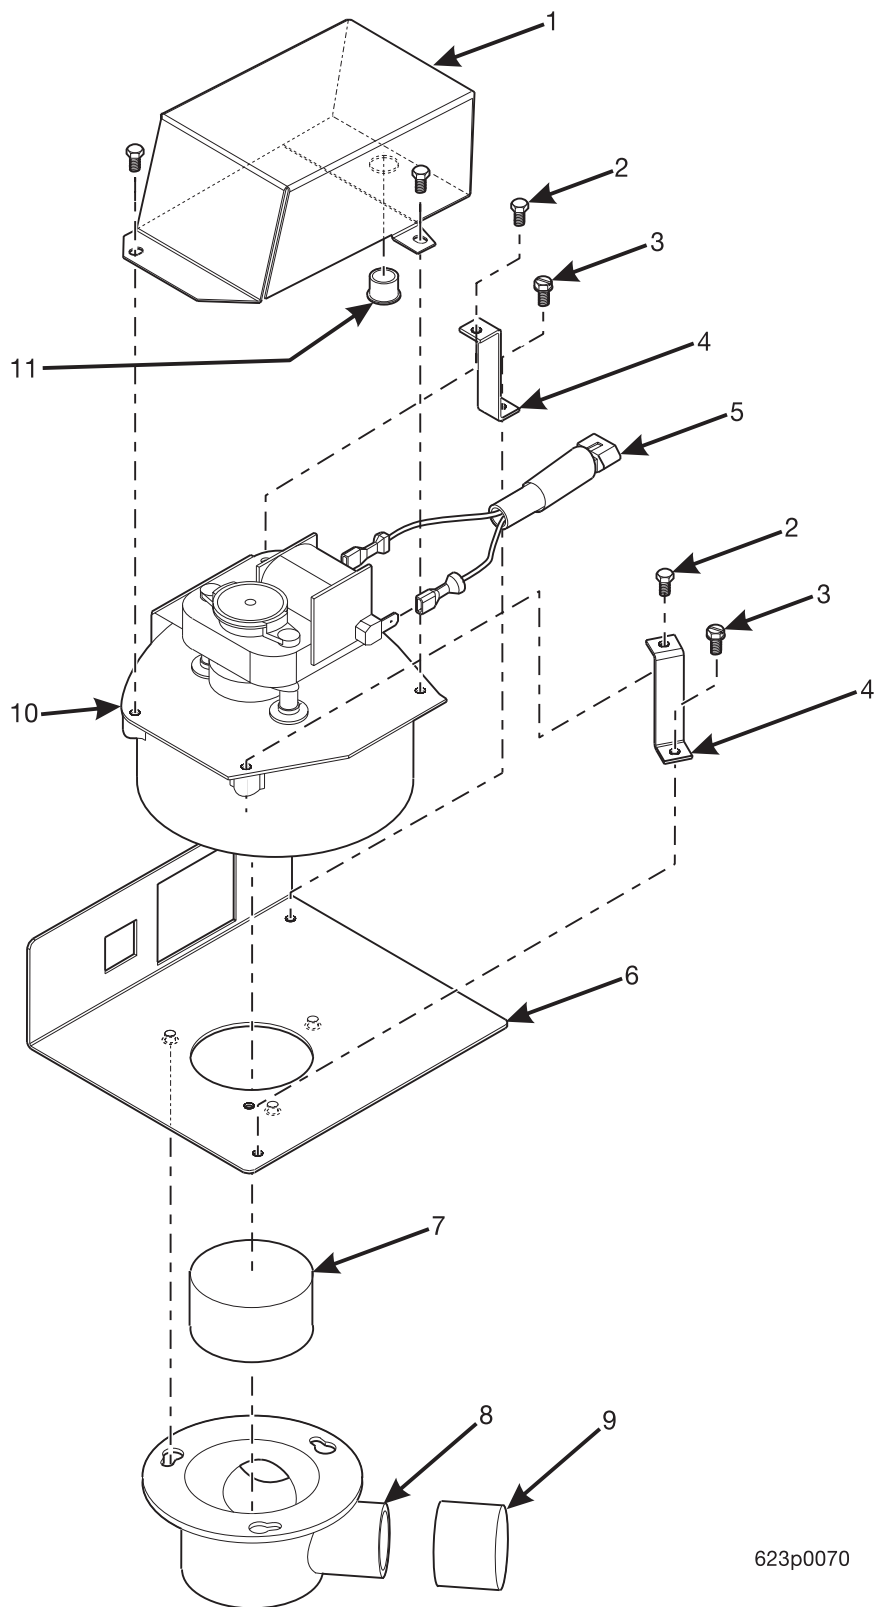

# EuroTwin Drink Center Parts Manual

Figure 38. Bracket, Blower, and Cover Assembly - Freeze Dry