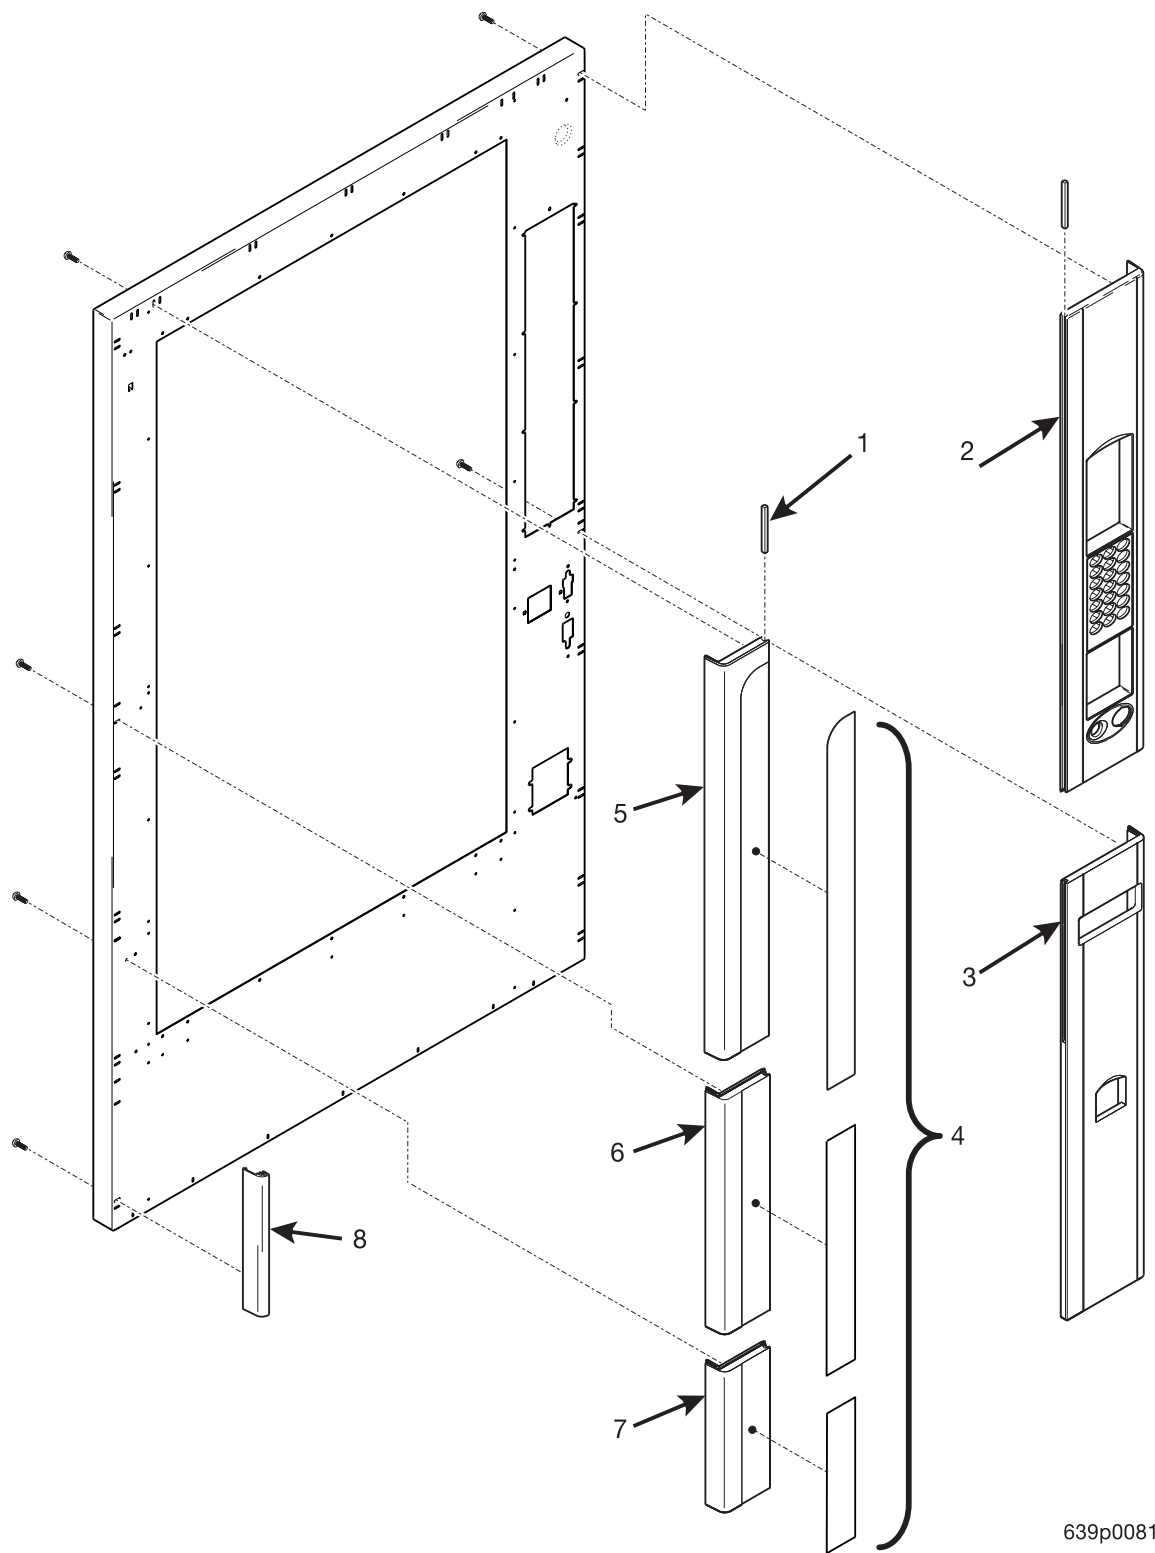

EuroTwin Drink Center Parts Manual

639p0081

Figure 3. Millennium Trim - Part 1

EuroTwin Drink Center Parts Manual

TABLE 3. MILLENNIA TRIM - PART 1

INDEX	PART NUMBER	DESCRIPTION	QTY
1	1572259	FILLER-GROOVE-SHORT-GREY	2
	1572393	FILLER-GROOVE-SHORT-BLACK	
2	1572254	RIGHT HAND TRIM-UPPER-"A-21" - BLACK	1
3	1572214	RIGHT HAND TRIM-LOWER-"B"-BLACK	1
4	1572258	DECAL-DOOR TRIM-VERTICAL ASSEMBLY (NOT USED ON BLACK NESTLE STYLE)	1
5	1572215	LEFT HAND TRIM-UPPER-"C-GREY"	1
	6312013	LEFT HAND TRIM-UPPER-"C"-BLACK	
6	1572216	LEFT HAND TRIM-MIDDLE-"D"-GREY	1
	6312014	LEFT HAND TRIM-MIDDLE-"D"-BLACK	
7	1572217	LEFT HAND TRIM-BOTTOM-"E"-GREY	1
	6312015	LEFT HAND TRIM-BOTTOM-"E"-BLACK	
8	1572267	TRIM-LOWER-DOOR SIDE-GREY	1
	1572324	TRIM-LOWER-DOOR SIDE-BLACK	
-	1582086	DECAL - TRIM - HORIZONTAL - 32" - NOT SHOWN (BLACK)	1