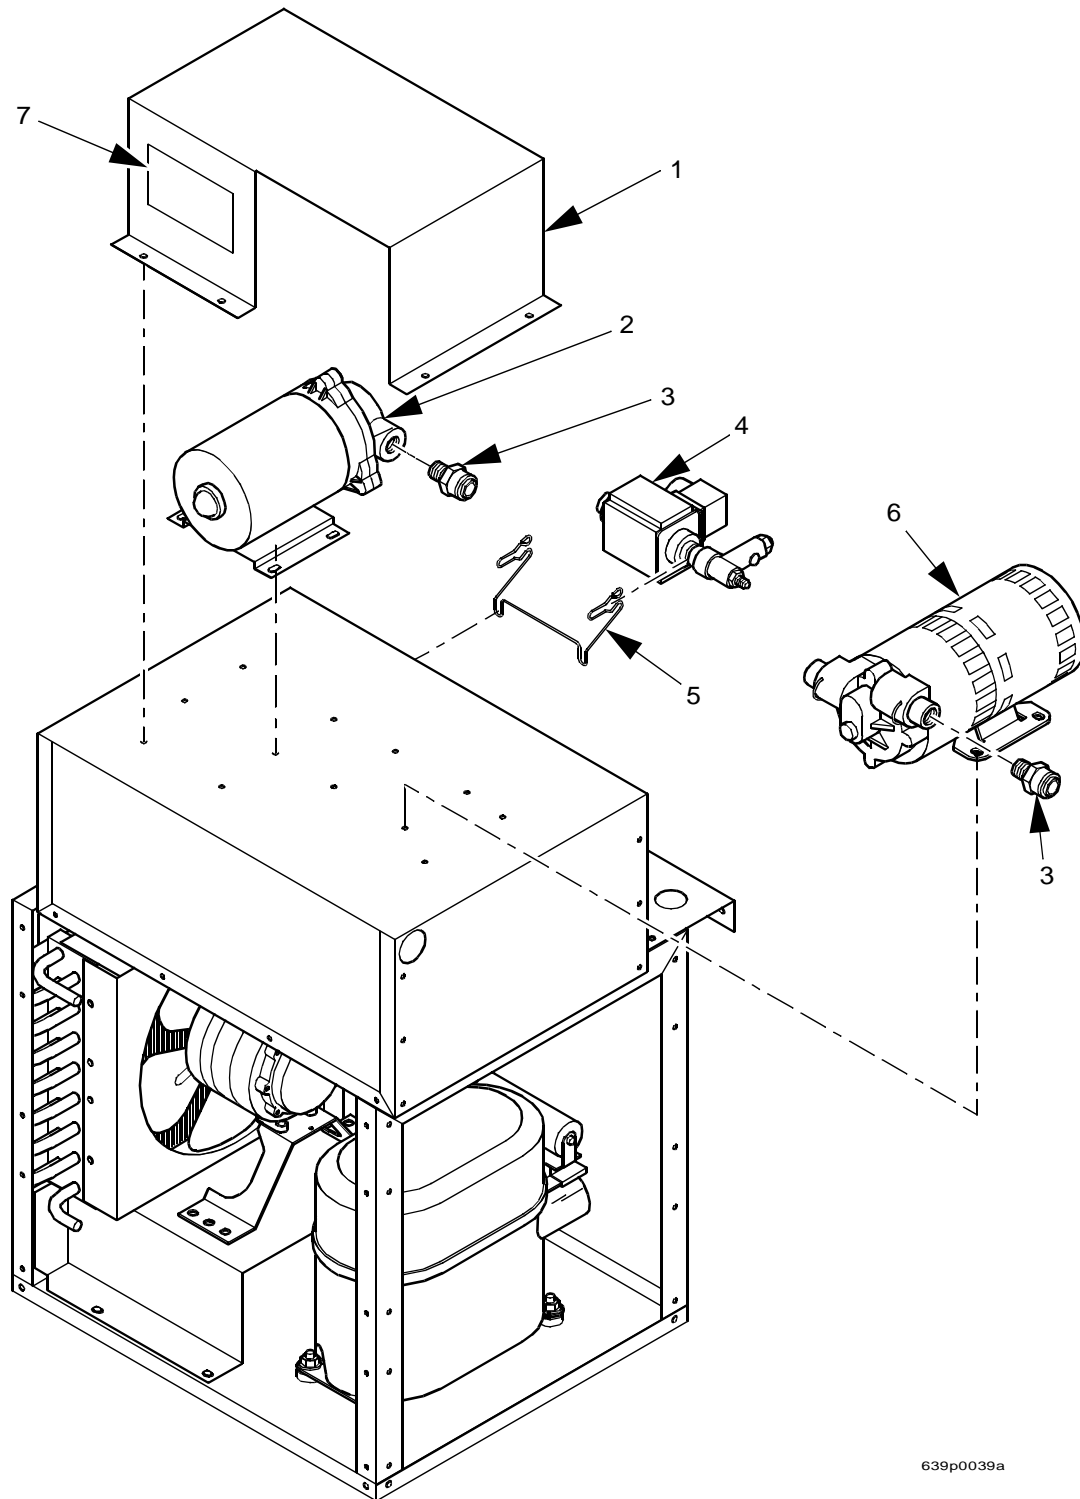

EuroTwin Drink Center Parts Manual

Figure 75. Drycool™ Refrigeration Module - Part 1

EuroTwin Drink Center Parts Manual

TABLE 75. DRYCOOL™ REFRIGERATION MODULE - PART 1

INDEX	PART NUMBER	DESCRIPTION	QTY.
-	6398169	REFRIGERATION MODULE - DRYCOOL - 230 V - R134A	1
1	6391044	COVER - RECIRCULATION PUMP	1
2	6398093	PUMP - CARBONATOR - 230V - W/TERM.	1
3	6398075	ADAPTOR - 3/8 MPT X 3/8 OD HOSE - 250BX	4
4	6398167	PUMP TUBE ASSEMBLY - SYRUP	2
5	6398081	CLIP - MOUNTING - RECIRCULATION PUMP	2
6	6398131	PUMP - WATER - RECIRCULATION - W/ADAPTERS 230V	1
7	6398178	LABEL - TUBING CONNECTIONS	1
-	4255331	FUSE HOLDER ASSEMBLY (NOT SHOWN)	1
-	9989473	FUSE - 1/2 AMP - TIME DELAY	1