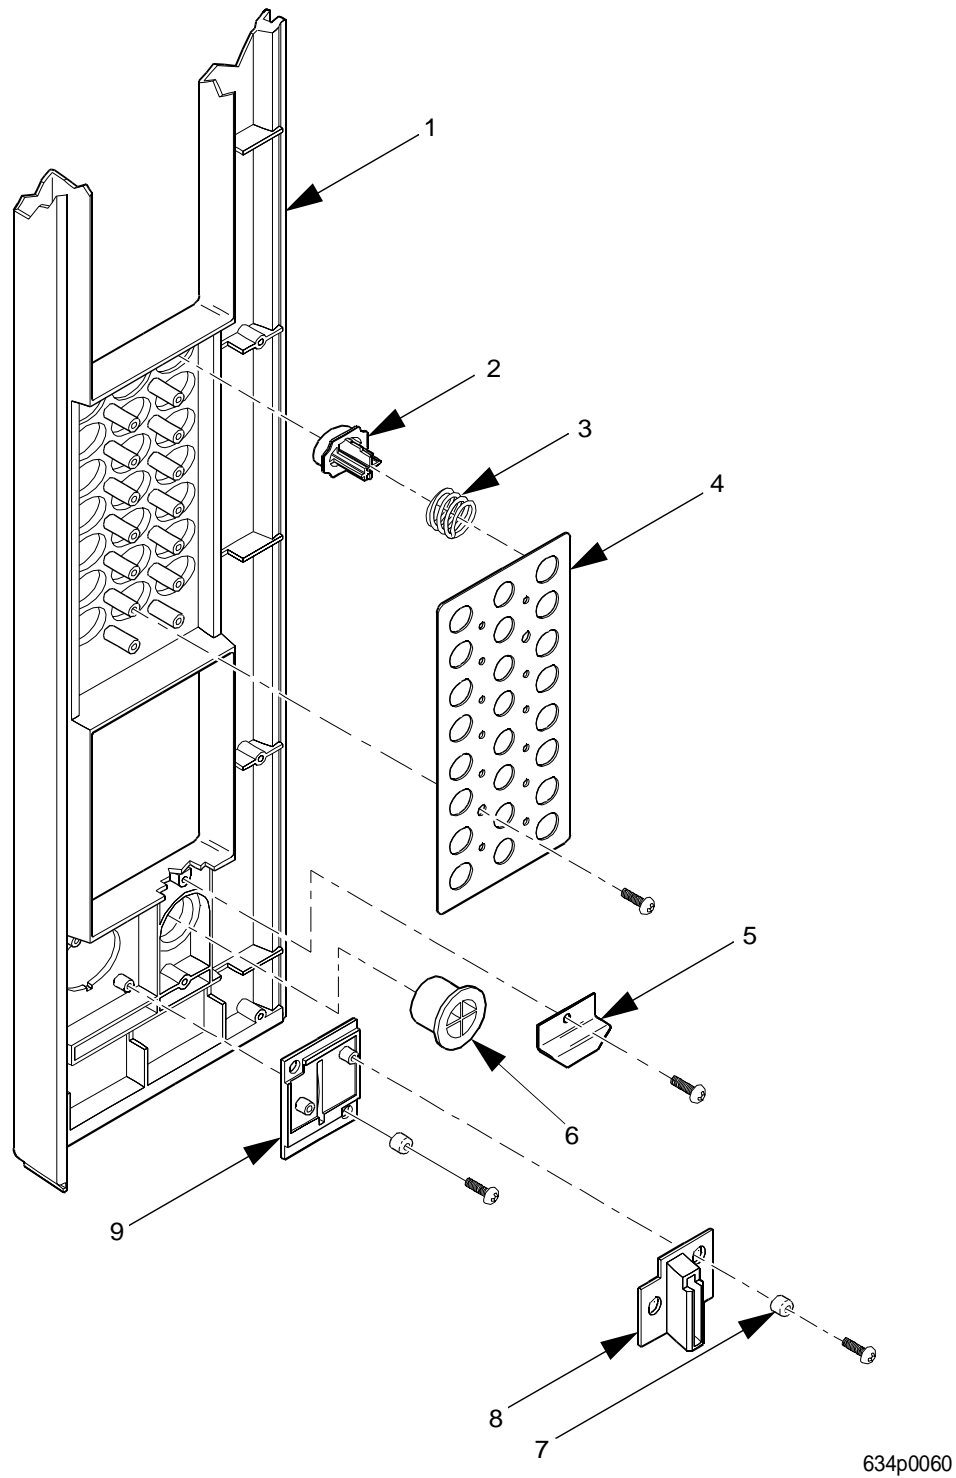

TABLE 5. MILLENNIA TRIM - PART 3

EuroTwin Drink Center Parts Manual

Figure 5. Millennium Trim - Part 3

EuroTwin Drink Center Parts Manual

TABLE 5. MILLENNIA TRIM - PART 3

INDEX	PART NUMBER	DESCRIPTION	QTY
1	1572213	RIGHT HAND TRIM-UPPER-"A-21"	1
2	1572212	ARRAY-PUSH BUTTON SELECTION	1
3	1572224	SPRING-PUSH BUTTON	21
4	1572223	PLATE-STOP BUTTONS	1
5	1572292	RETAINER-RETURN BUTTON	1
6	1572210	COIN RETURN BUTTON-"A-2"	1
7	2302053	SPACER CUP	4
8	1572323	EXTENSION-COIN INSERT	1
9	1572209	COIN INSERT-"A-1"	1