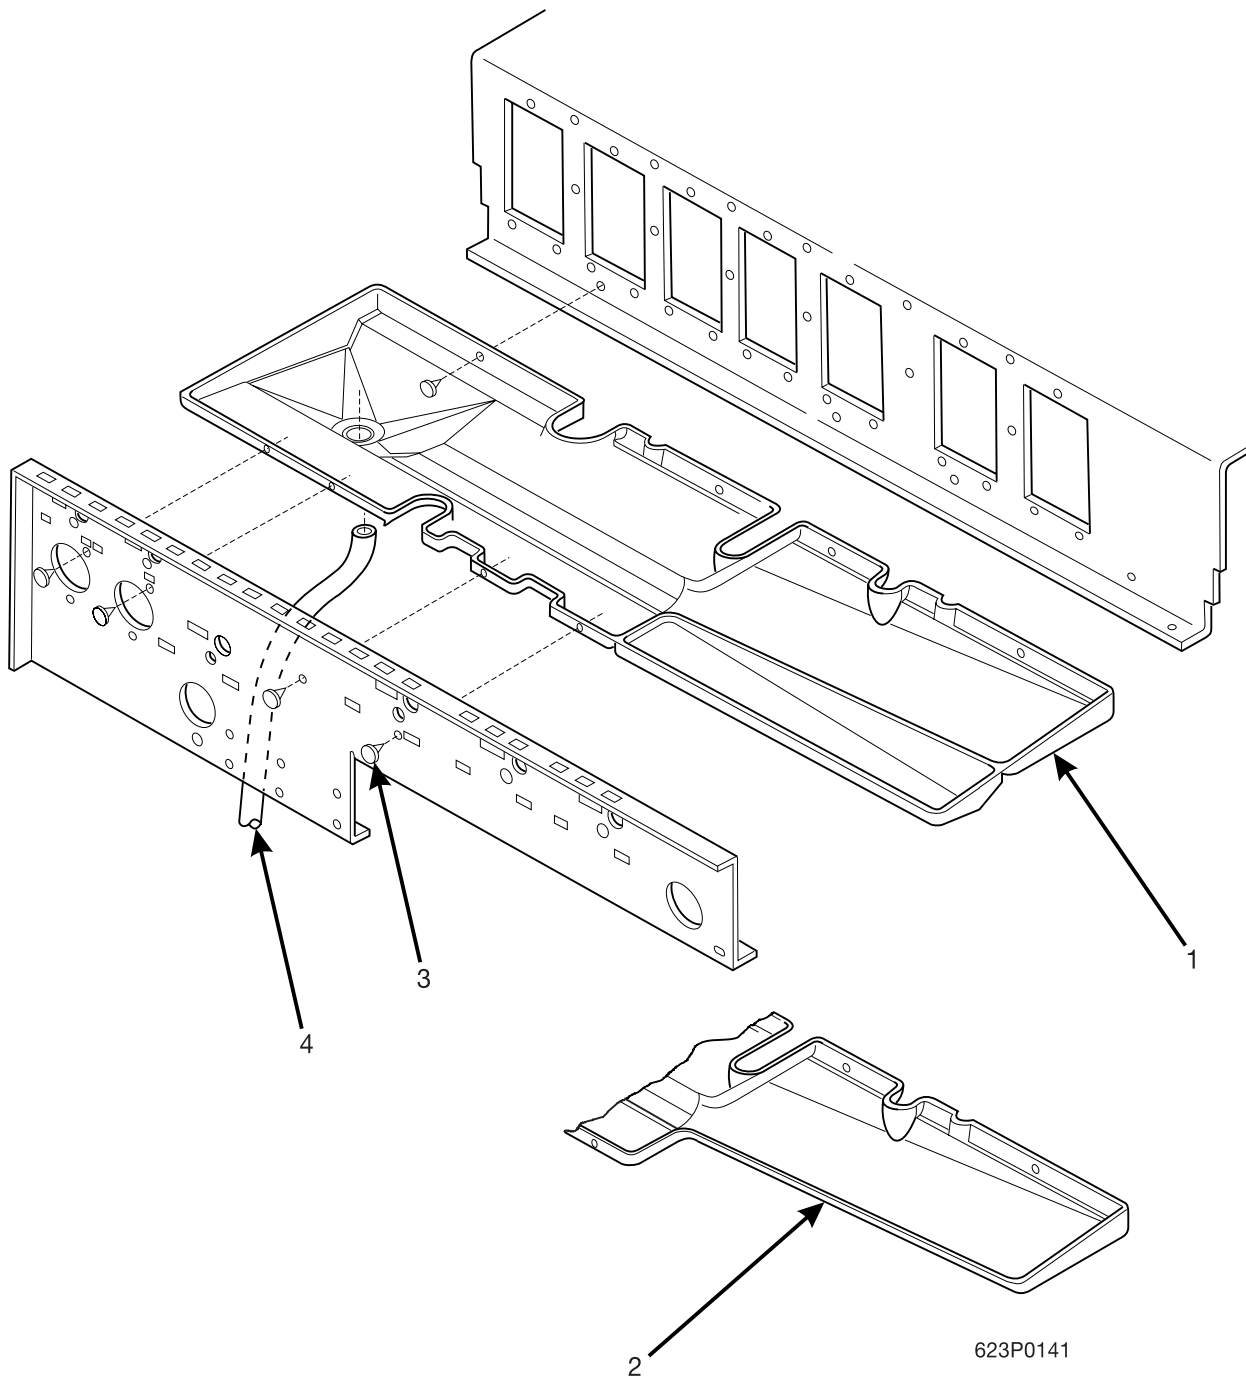

# EuroTwin Drink Center Parts Manual

Figure 100. Ingredient Drain Tray Accessory