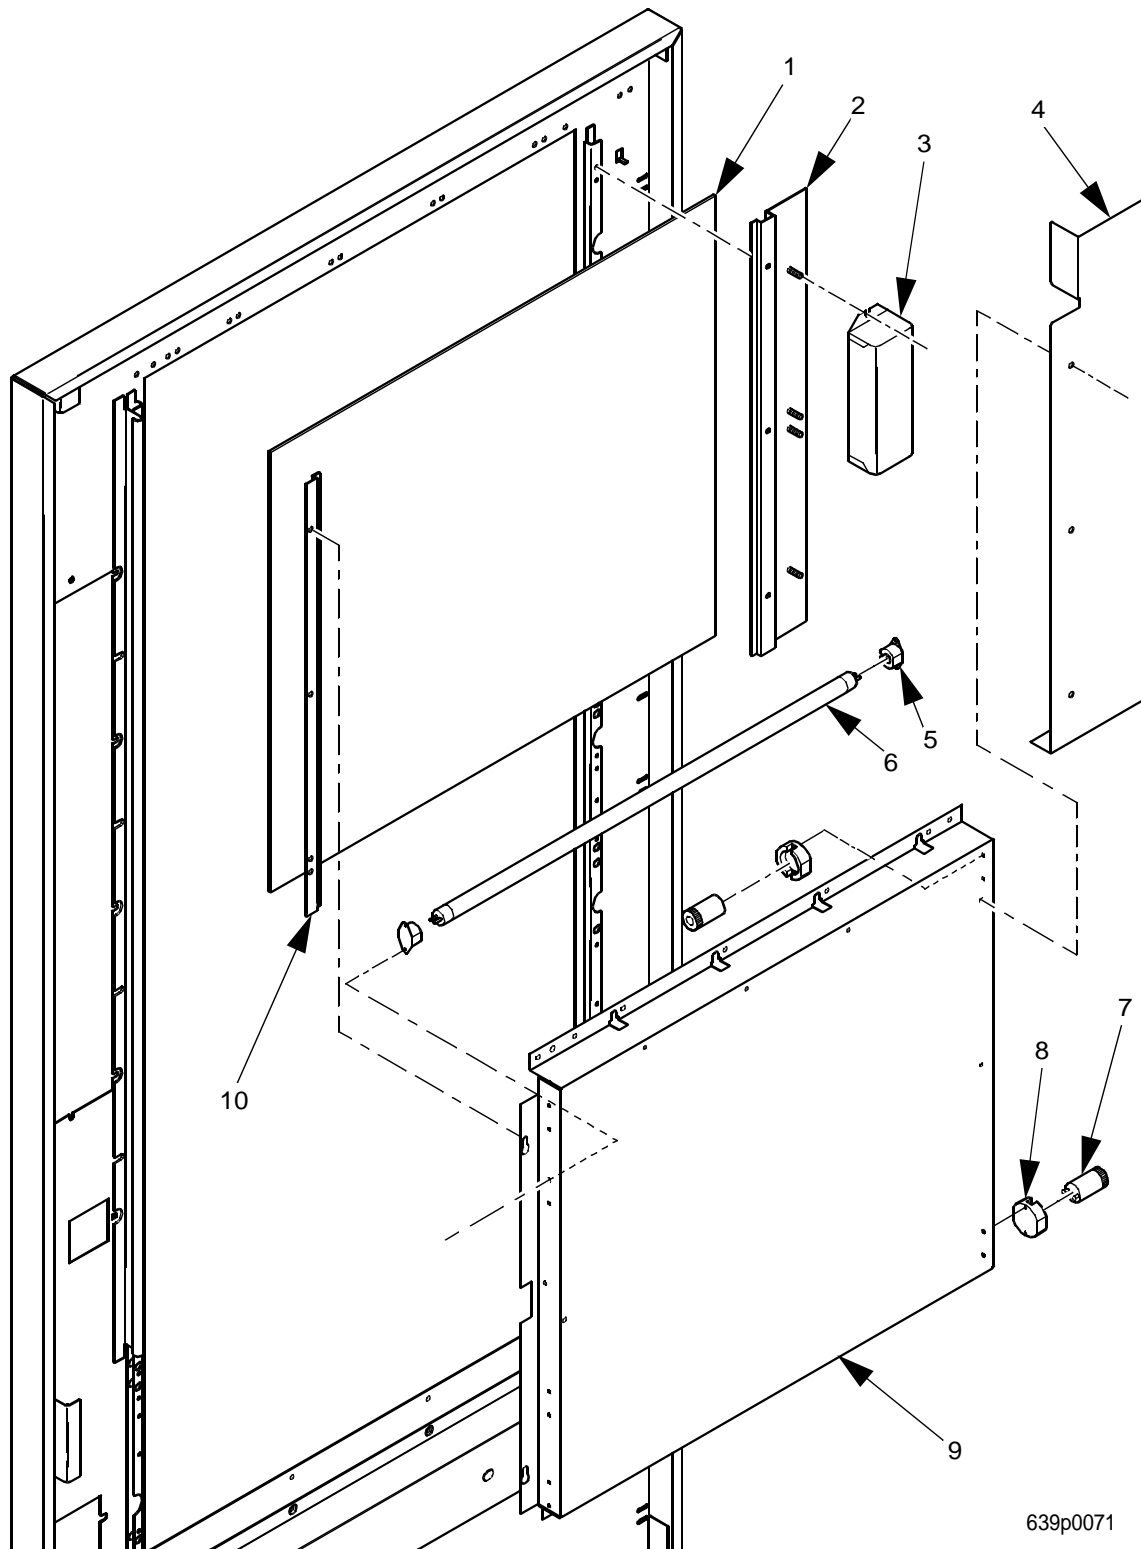

# EuroTwin Drink Center Parts Manual

Figure 11. Lighting Assembly - Backlit POP