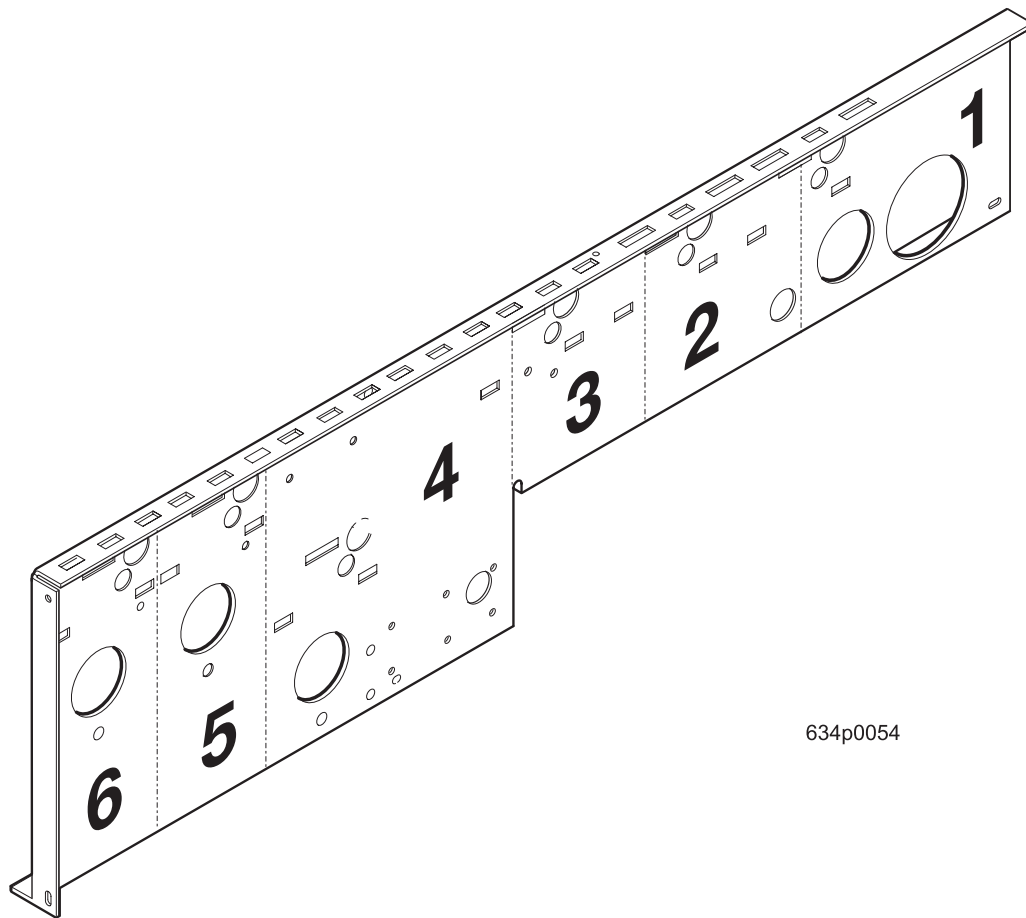

EuroTwin Drink Center Parts Manual

634p0054

Figure 70. Mixing Bowl and Whipper Positions

EuroTwin Drink Center Parts Manual

TABLE 70. MIXING BOWL AND WHIPPER POSITIONS

POSITION	PRODUCT	IS WHIPPER PRESENT?	MIXING BOWL ASSEMBLY	WHIPPER ASSEMBLIES	
				STANDARD 633708	NESTLE 6367020
1	COFFEE, DECAF, TEA	NO	6337076	-	-
2	COFFEE, DECAF, TEA	NO	6337076	-	-
3	FD COFFEE, FD DECAF, FD TEA	YES	6337078	6337081	-
		NO	6337079	-	-
4	CONDIMENTS	YES	6337079	6337081	6367020
5	SOUP	YES	6337078	6337081	-
		NO	6337076	-	-
6	CHOCOLATE	YES	6337078	6337081	-