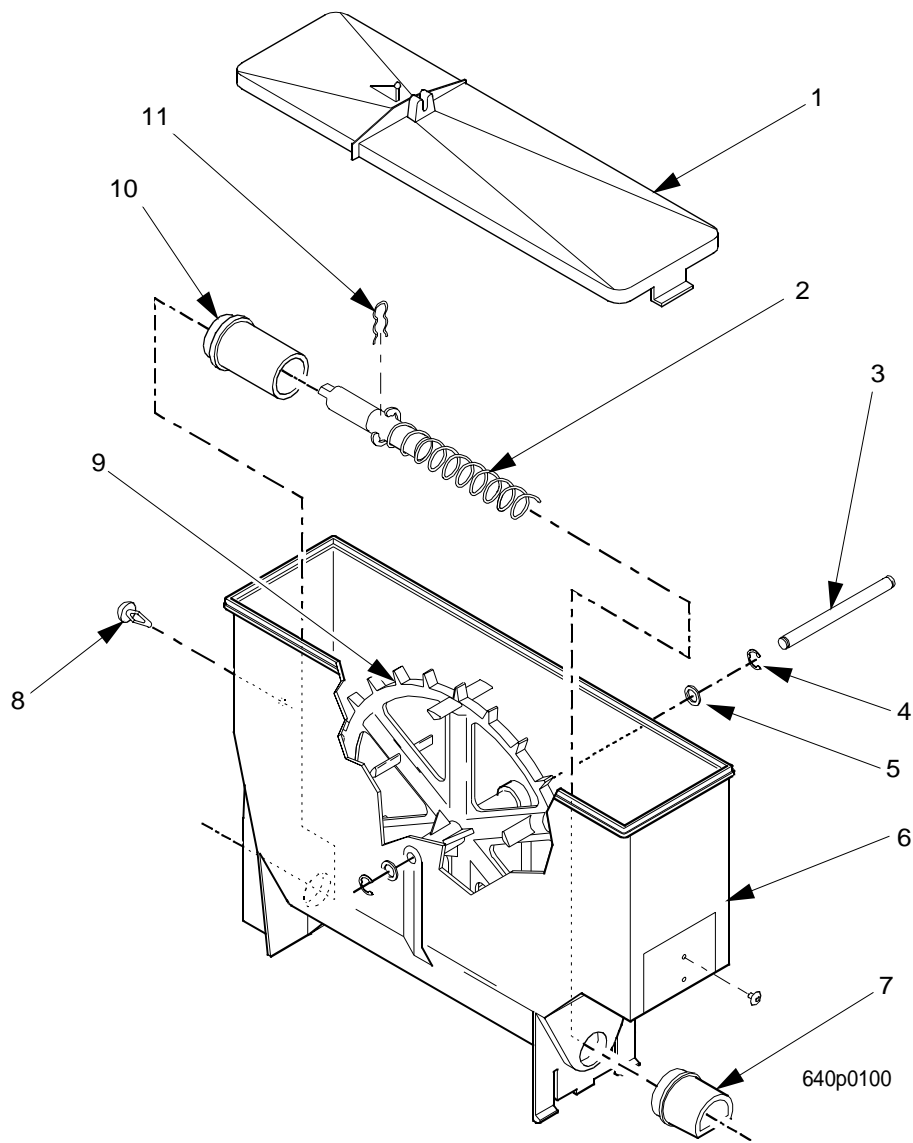

TABLE 61. CANISTER ASSEMBLY 6237450

EuroTwin Drink Center Parts Manual

Figure 61. Canister Assembly 6237450

EuroTwin Drink Center Parts Manual

TABLE 61. CANISTER ASSEMBLY 6237450

INDEX	PART NUMBER	DESCRIPTION	QTY
-	6237450	CANISTER ASSEMBLY - NO SLV - W/WHEEL	-
1	6237023	LID - CANISTER	1
2	6237178	AUGER & SHAFT ASSEMBLY	1
3	6237167	SHAFT - CANISTER	1
4	9900415	RETAINING RING REINF E TYP.1	2
5	6237116	WASHER - SEAL - WEAR PLATE	2
6	6237176	BASE - CANISTER	1
7	6237063	NOZZLE - DISPENSING - CANISTER	1
8	6237053	FASTENER - PUSH IN	1
9	6237181	MIXING WHEEL	1
10	6237014	BEARING - CANISTER	1
11	6337020	CLIP - SPRING	1