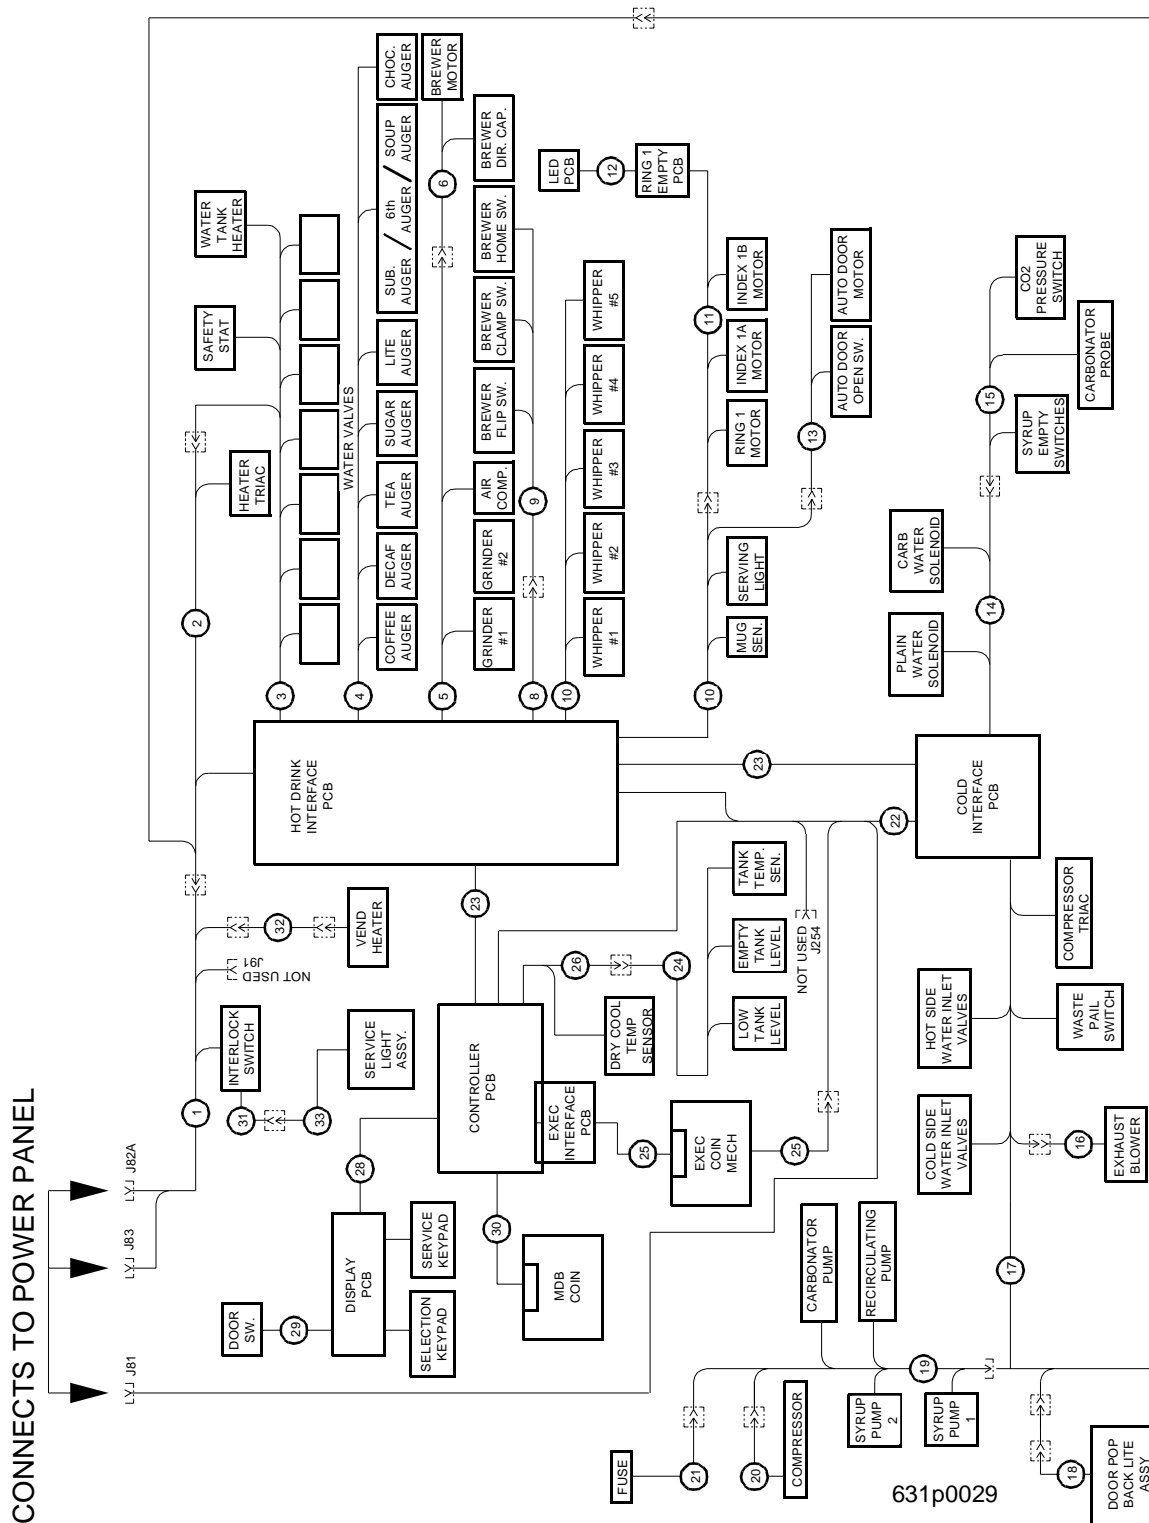

# EuroTwin Drink Center Parts Manual

Figure 92. Overall Wiring Harnesses