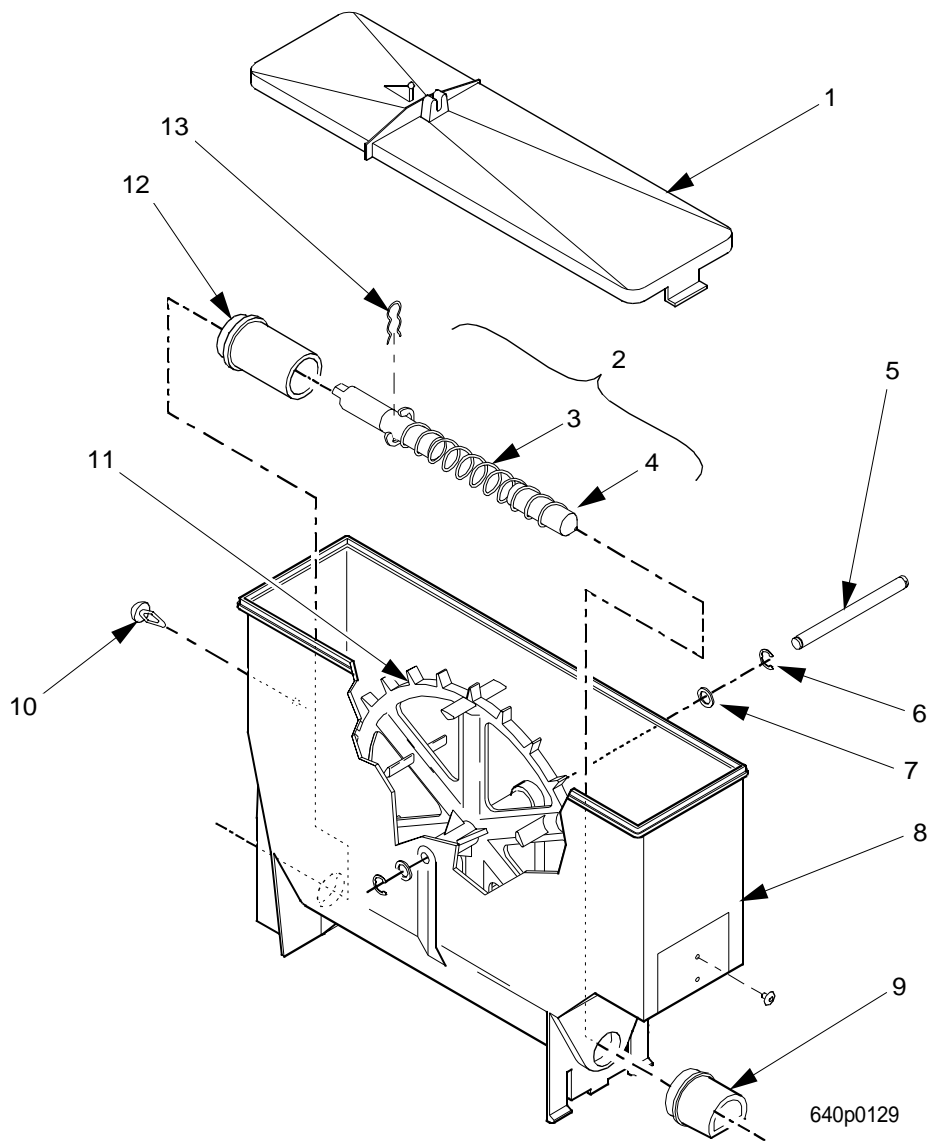

TABLE 63. CANISTER ASSEMBLY 6237446

EuroTwin Drink Center Parts Manual

Figure 63. Canister Assembly 6237446

EuroTwin Drink Center Parts Manual

TABLE 63. CANISTER ASSEMBLY 6237446

INDEX	PART NUMBER	DESCRIPTION	QTY
-	6237446	CANISTER ASSEMBLY - LIGHTENER	-
1	6237023	LID - CANISTER	1
2	6237180	PLUG AND AUGER ASSEMBLY (INCLUDES INDEX NUMBERS 3 AND 4)	1
3	6237179	AUGER ASSEMBLY	1
4	6237046	PLUG - AUGER	1
5	6237167	SHAFT - CANISTER	1
6	9900415	RETAINING RING REINF E TYP.1	2
7	6237116	WASHER - SEAL - WEAR PLATE	2
8	6237176	BASE - CANISTER	1
9	6237106	NOZZLE - DISPENSING - CANISTER	1
10	6237053	FASTENER - PUSH IN	1
11	6237181	MIXING WHEEL	1
12	6237014	BEARING - CANISTER	1
13	6237020	CLIP - SPRING	1