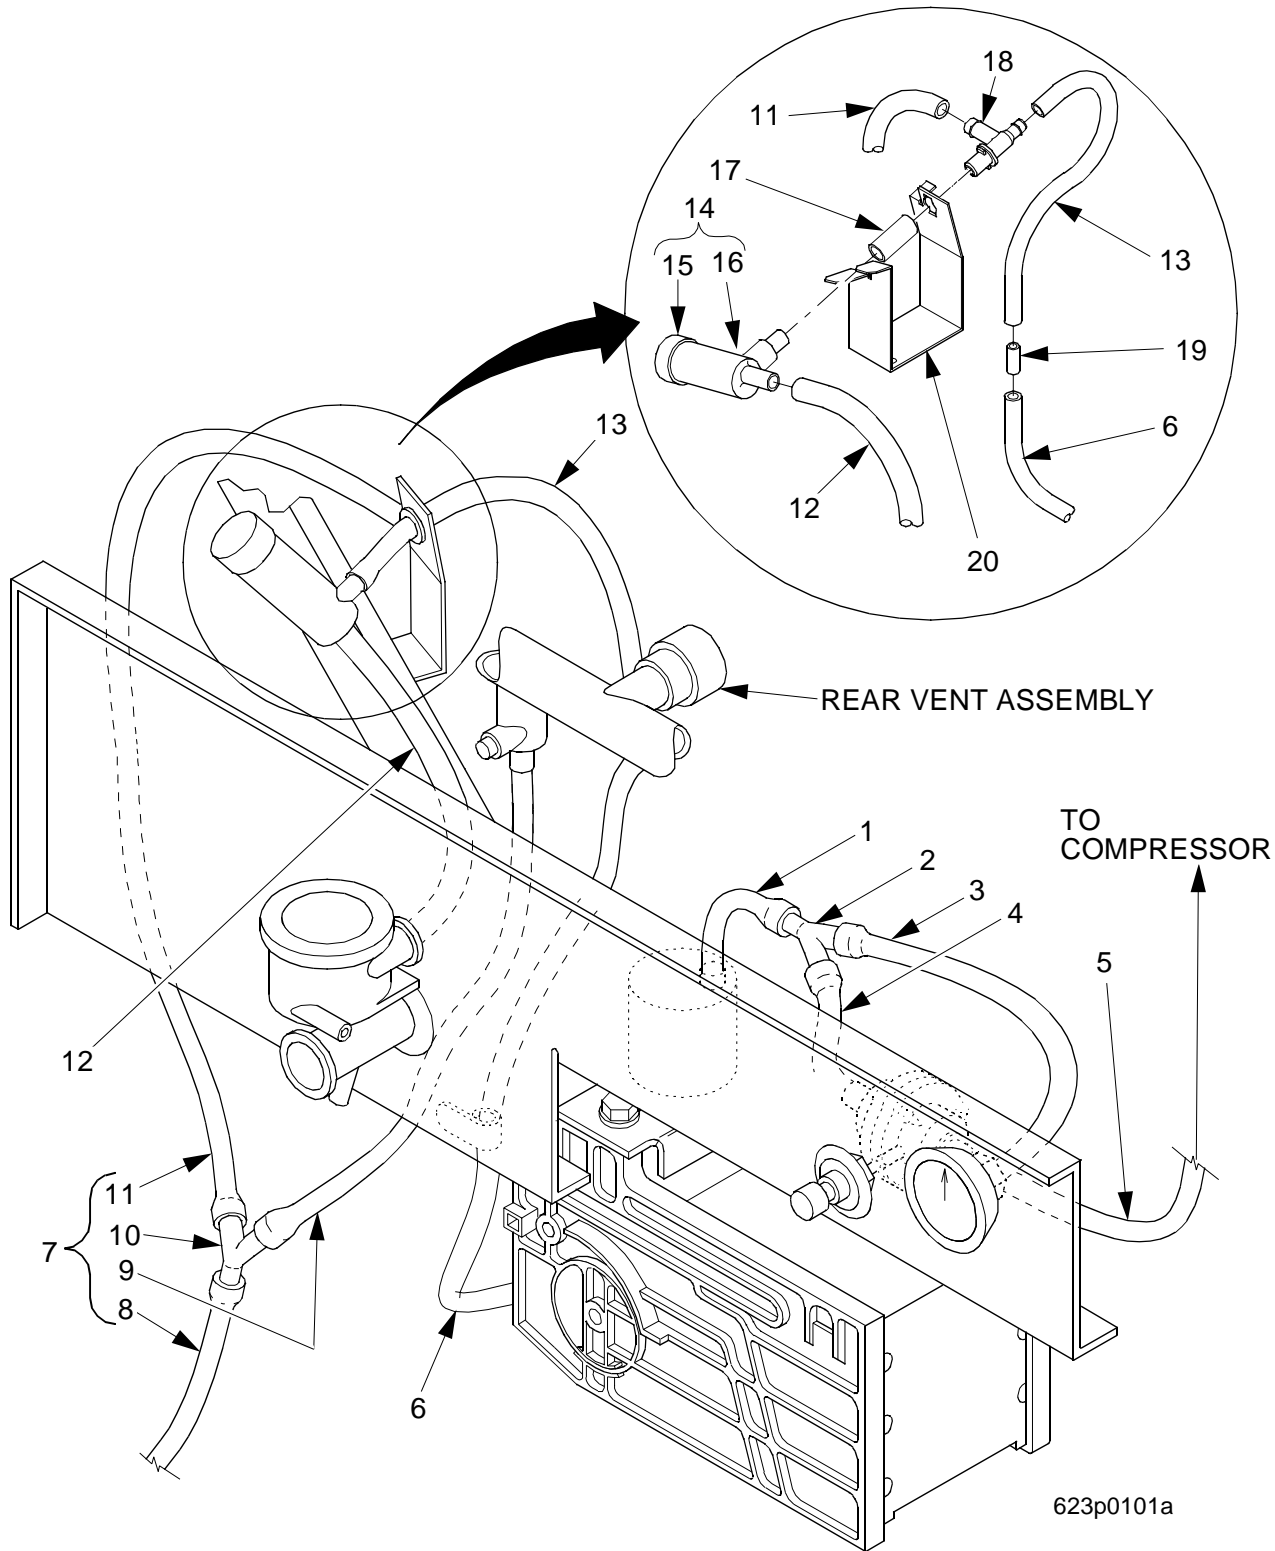

EuroTwin Drink Center Parts Manual

Figure 90. Liquid Distribution System - Fresh Brew - Part 2

EuroTwin Drink Center Parts Manual

TABLE 90. LIQUID DISTRIBUTION SYSTEM - FRESH BREW - PART 2

INDEX	PART NUMBER	DESCRIPTION	QTY.	BULK PART NUMBER
1	-	TUBE - 6208036 - 4.5" LG	1	6338021
2	3017006	SYRUP TUBE TEE SPLICE	1	-
3	-	6108097 TUBE 10.0	1	6338021
4	-	6108098 TUBE 7.0 LONG	1	6208037
5	-	TUBE - .44 O.D. X .25 I.D. X 17" LONG	1	6208037
6	-	61080970 TUBE 6108097	1	6208037
7	6238038	TUBE AND Y ASSEMBLY (INCLUDES INDEX NUMBERS 8 AND 10 THROUGH 12)	1	-
8	-	TUBE - .56 X .37 X 10.0	1	6338021
9	6237037	61080970 TUBE 9.5 LONG	1	6338021
10	6158007	Y CONNECTOR - 3/8 OD 1/4 ID	1	-
11	-	TUBE .56 X .37 X 18.0	1	6338021
12	-	TUBE - 4.25" LONG	1	6338021
13	-	TUBE - 6108097 - 12.5" LG	1	6338021
14	6337018	CHAMBER ASSEMBLY - EXPANSION (INCLUDES INDEX NUMBERS 13, 16, 17, 18)	1	-
15	6237347	VINYL CAP - 1.00 ID .50 LG	1	-
16	6237316	VENT AND ADAPTER ASSEMBLY	1	-
17	6237134	TUBE - .38 I.D. X .56 O.D. X 1.25" LONG	1	6338021
18	6237311	FLOW RESTICTOR	1	-
19	6234315	TUBE - FUNNEL CONNECTION	1	-
20	6337017	BRACKET - FLOW RESTRICTOR - FRESH BREW	1	-