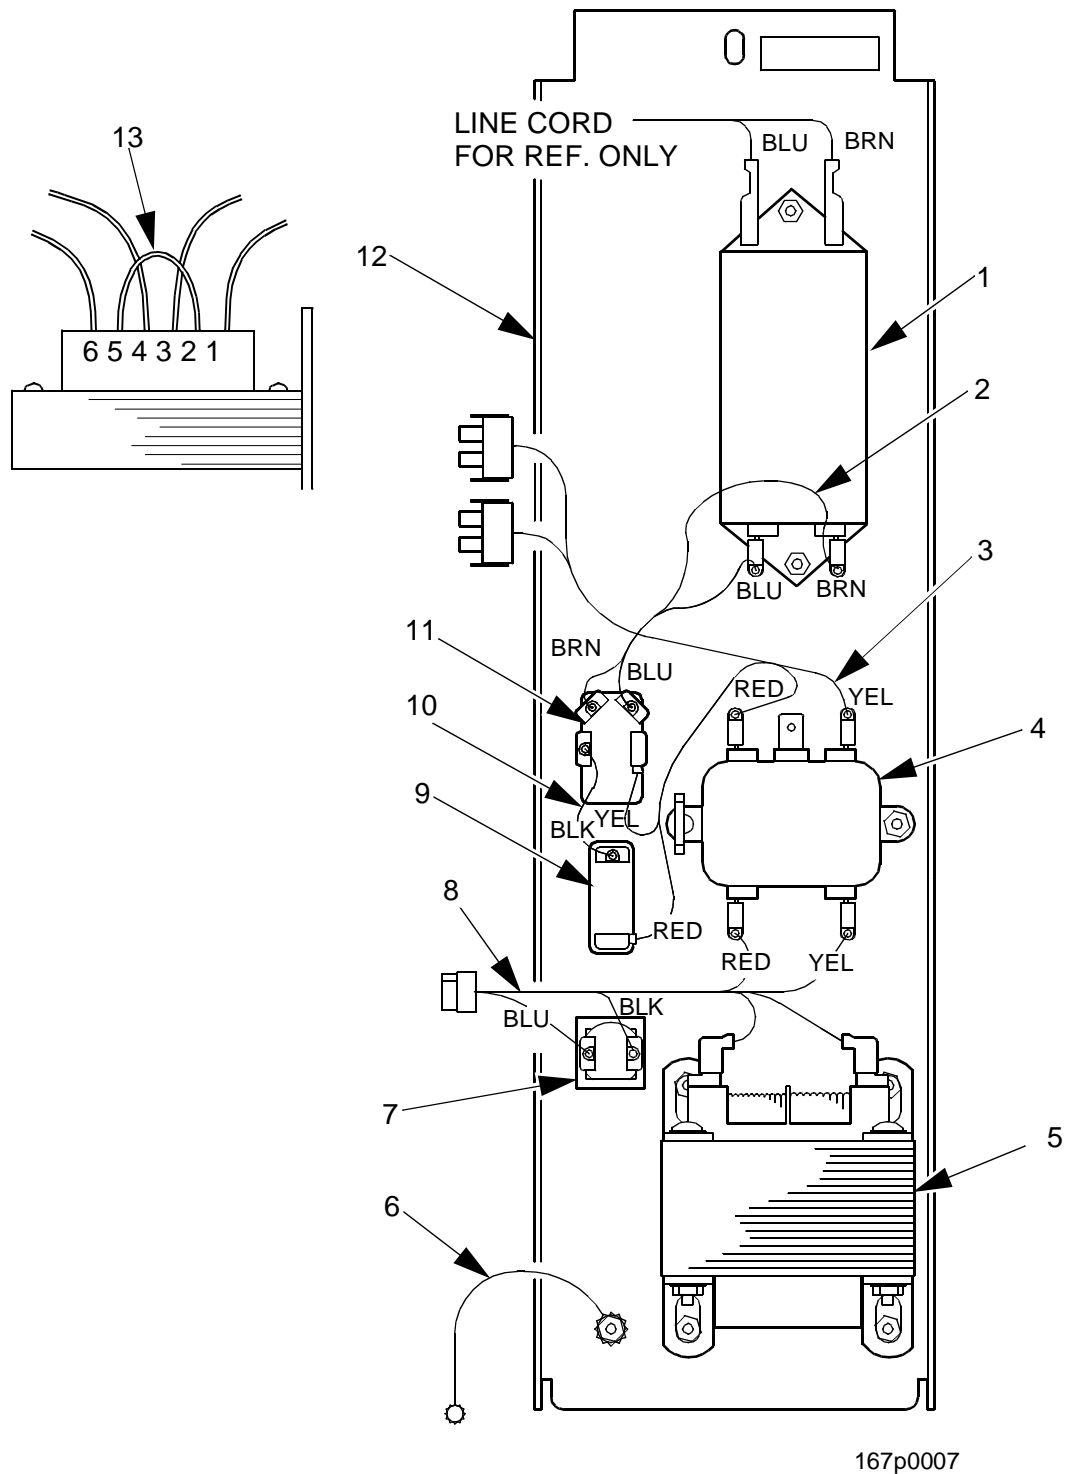

# EuroTwin Drink Center Parts Manual

Figure 40. Power Panel Assembly - 230 V - UK