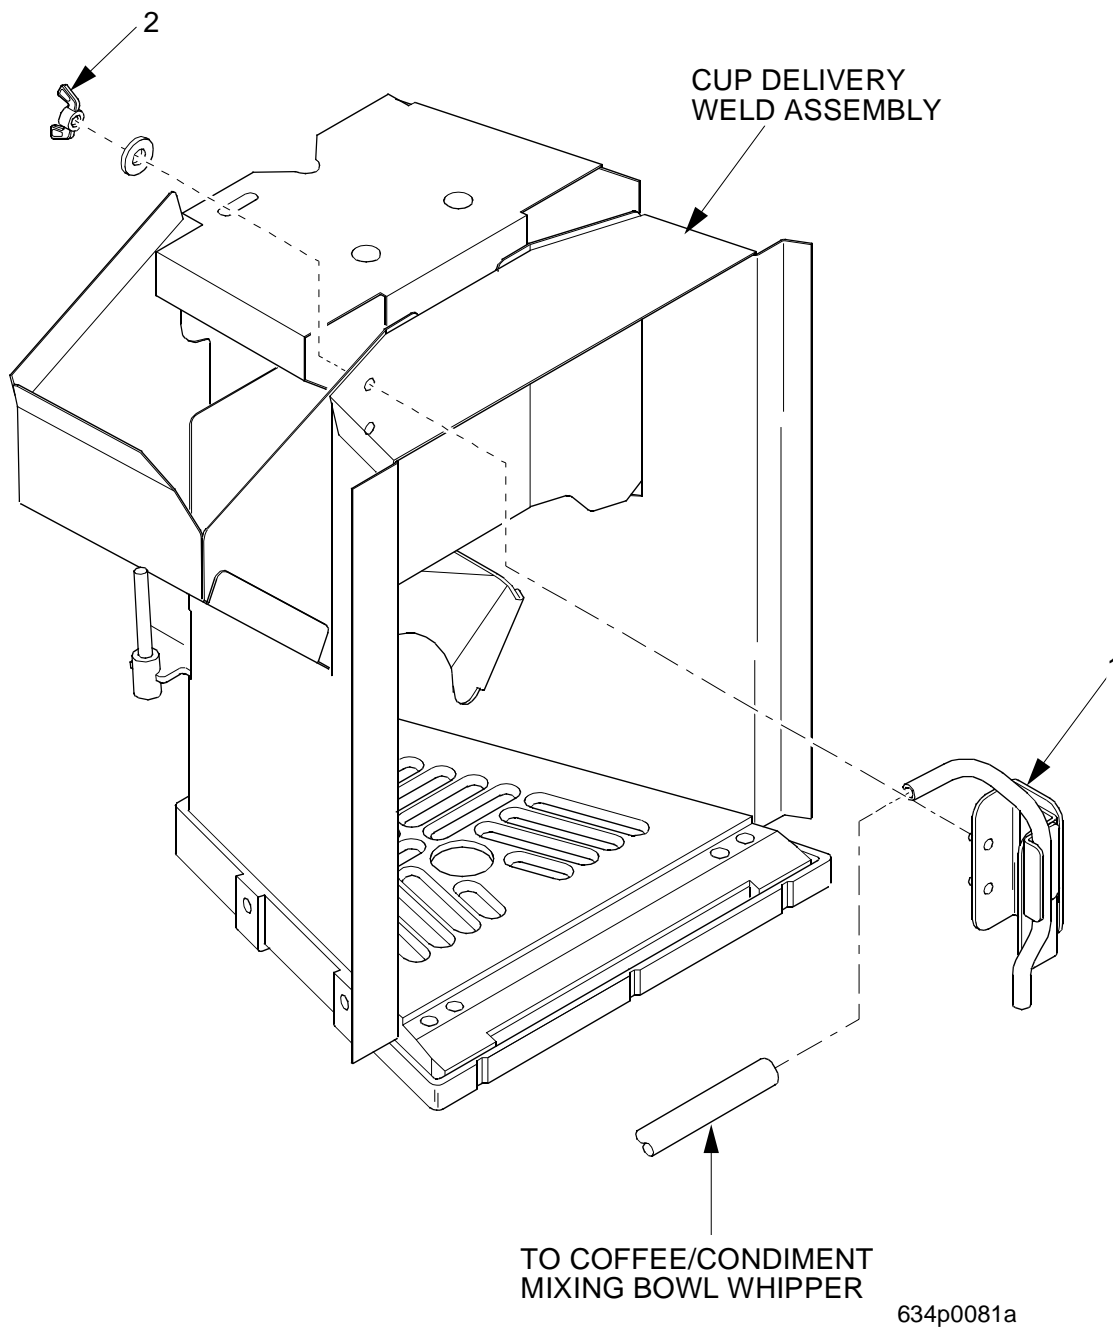

TABLE 81. CUP STATION ASSEMBLY - PART 2

EuroTwin Drink Center Parts Manual

Figure 81. Cup Station Assembly - Part 2

EuroTwin Drink Center Parts Manual

TABLE 81. CUP STATION ASSEMBLY - PART 2

INDEX	PART NUMBER	DESCRIPTION	QTY
1	6361048	ASSEMBLY-SPOUT TUBE (NESTLE OPTION ONLY)	1
2	3103133	WING NUT-#8-32 STAINLESS (NESTLE OPTION ONLY)	2