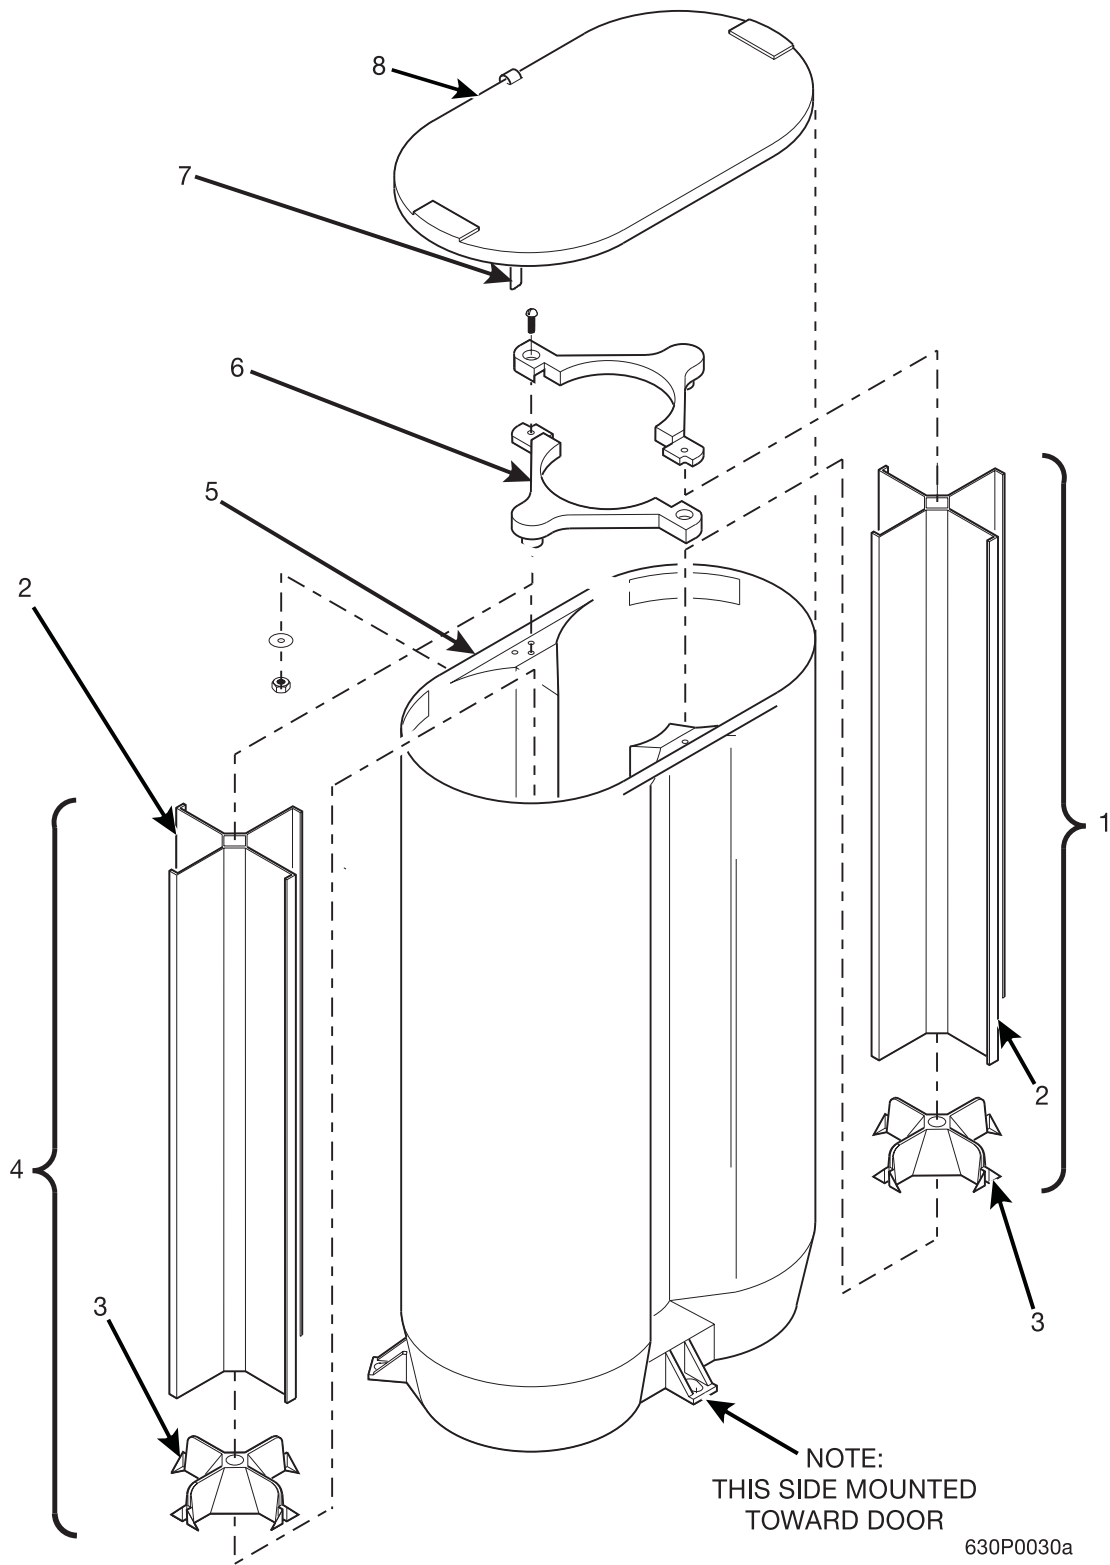

# EuroTwin Drink Center Parts Manual

Figure 16. Turret and Canister Assembly