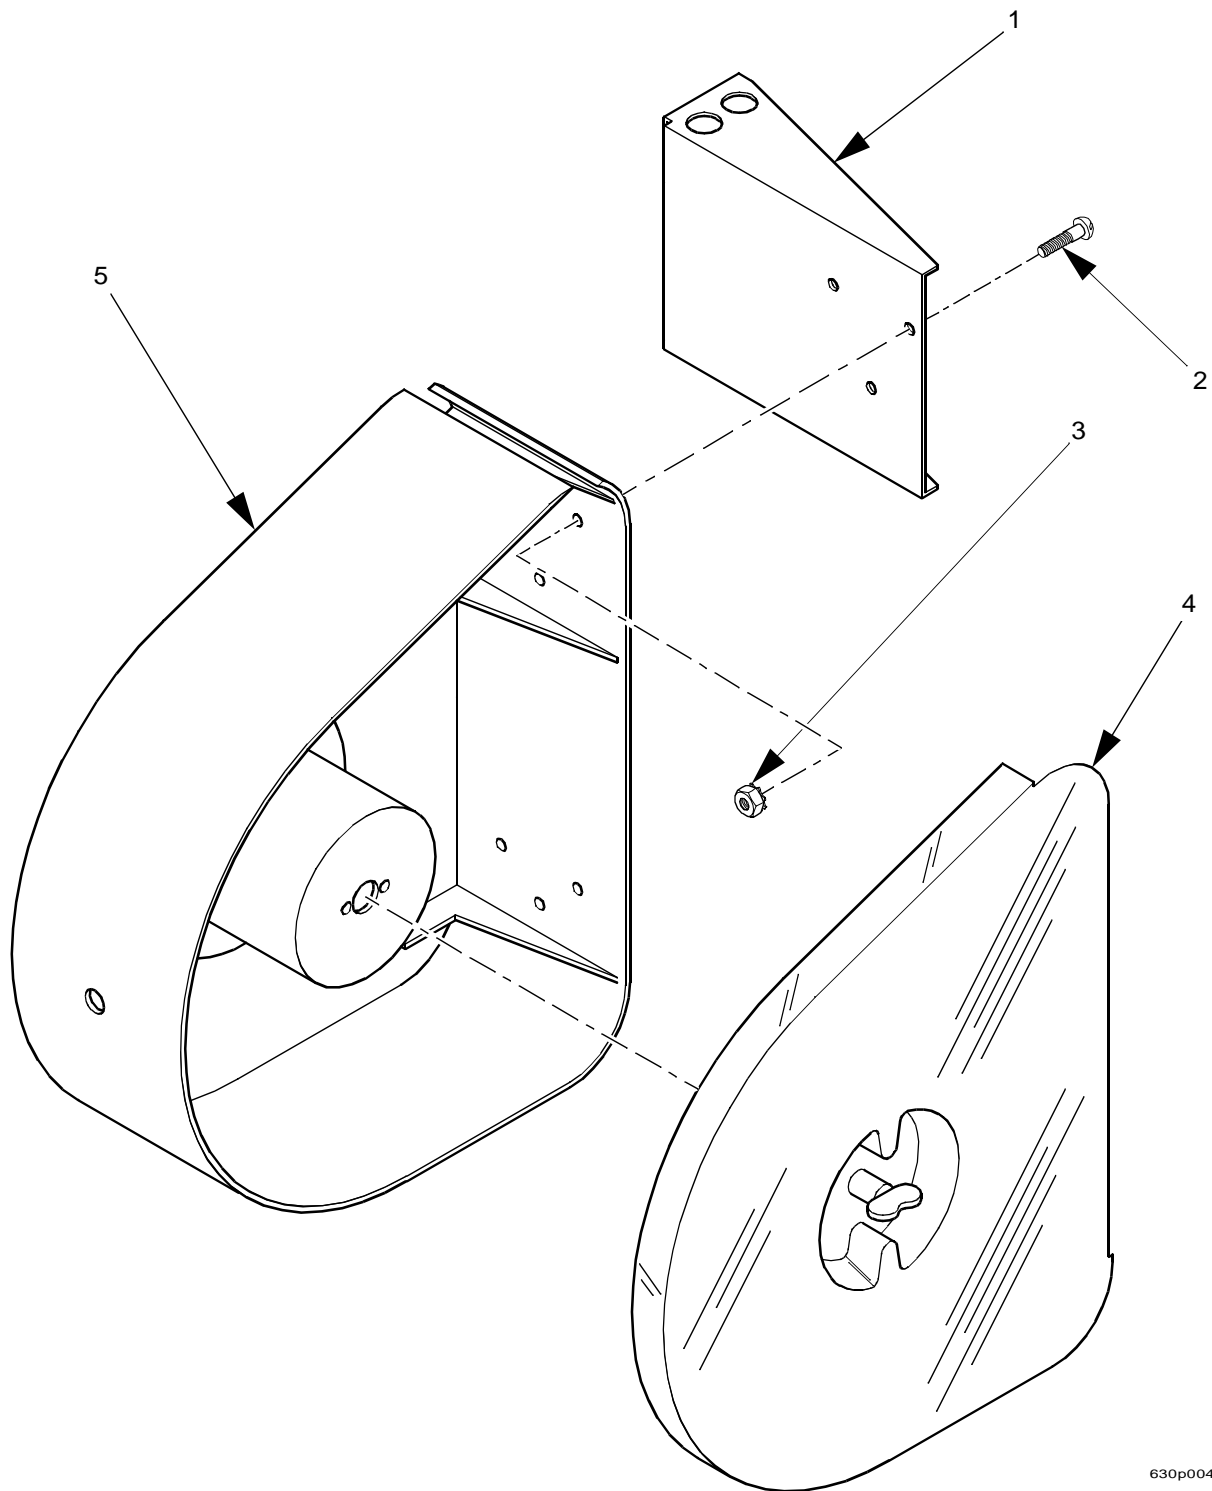

EuroTwin Drink Center Parts Manual

630p0043

Figure 49. Filter Paper Housing and Cover

EuroTwin Drink Center Parts Manual

TABLE 49. FILTER PAPER HOUSING AND COVER

INDEX	PART NUMBER	DESCRIPTION	QTY
-	6234622	PAPER ROLL ASSEMBLY (INCLUDES INDEX NUMBER 1, 2, 3, 5, AND 6)	1
1	6234625	BRACKER - PAPER ROLL	1
2	9900020	SCREW - #8-32 X 1/2 RHS MACH. ZINC	3
3	9900081	NUT - #8-32 KEPS ZINC PLATE	3
4	6154238	COUVER ASSEMBLY - FILTER PAPER HOUSING	1
5	6234630	HOUSING ASSEMBLY - FILTER PAPER	1
6	6134234	RECEP 1/4 TURN #82-35-302-15 (NOT SHOWN)	1
-	P6104459	FILTER PAPER PACKAGE ASSEMBLY	*