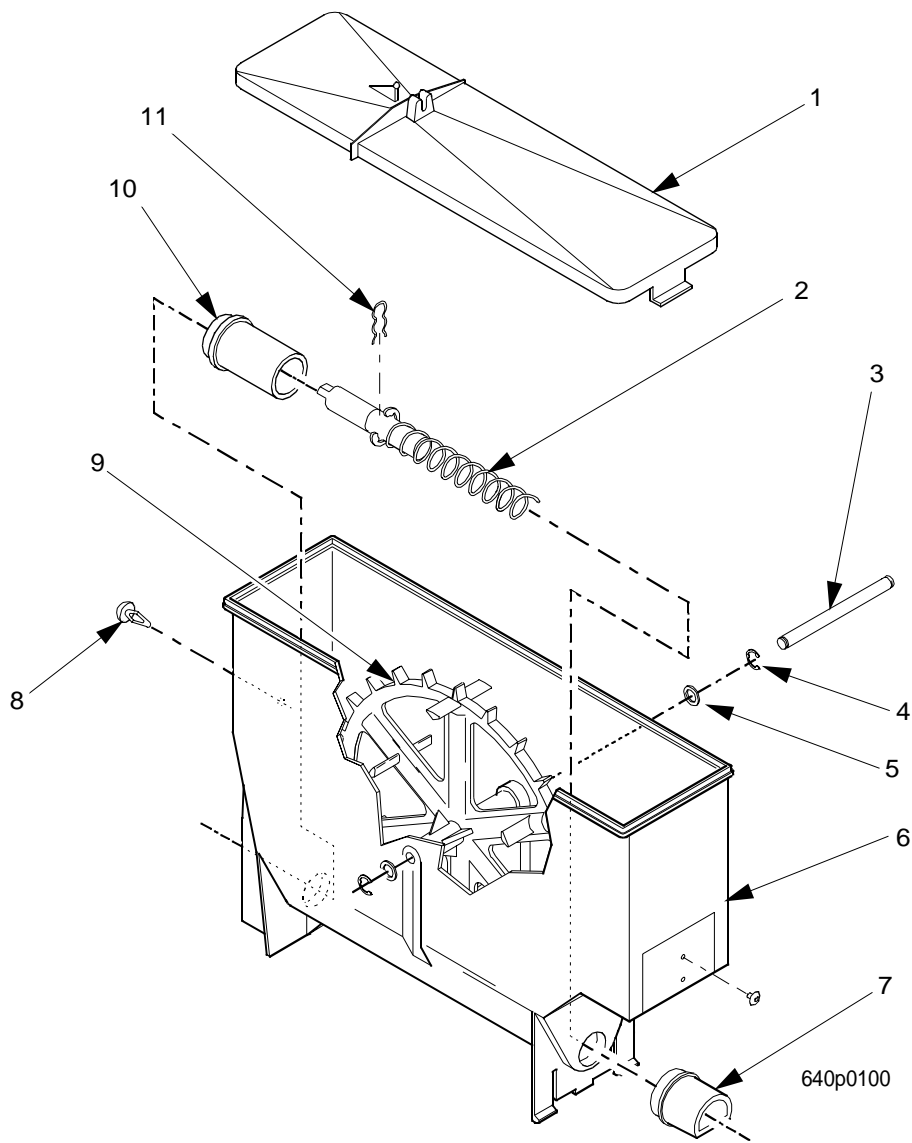

# EuroTwin Drink Center Parts Manual

Figure 60. Canister Assembly 6237445