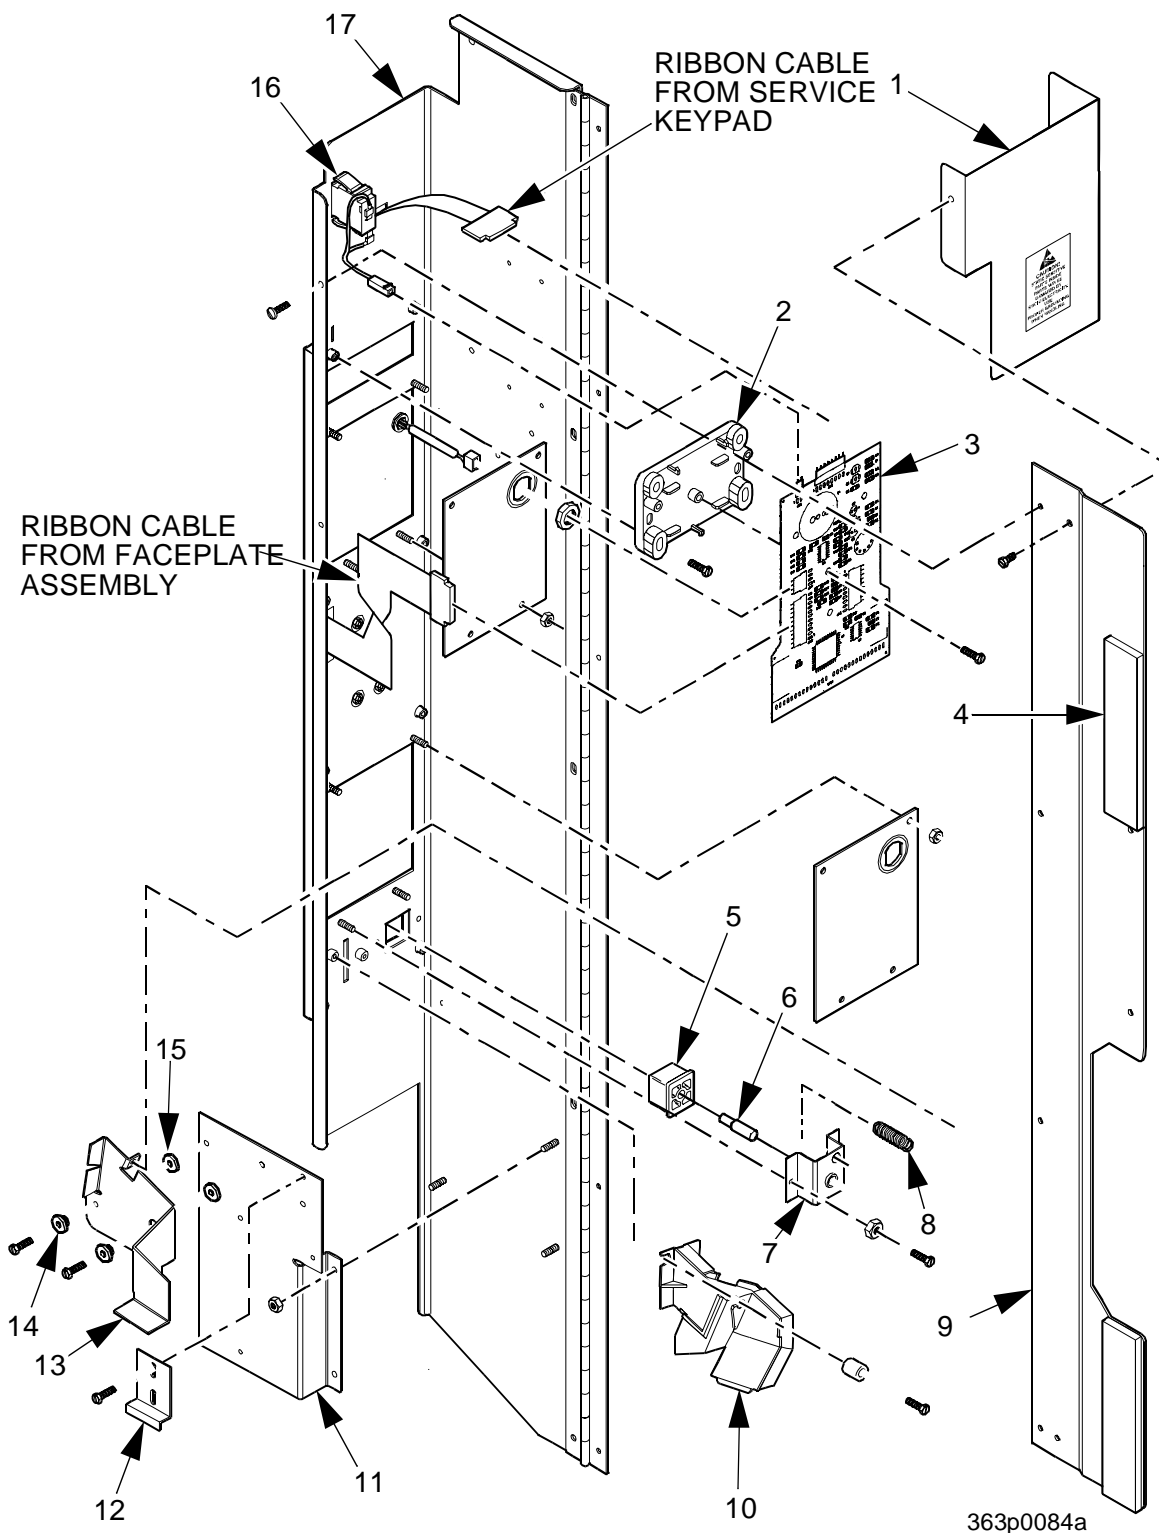

EuroTwin Drink Center Parts Manual

Figure 22. Monetary Panel Assembly - Part 2

EuroTwin Drink Center Parts Manual

TABLE 22. MONETARY PANEL ASSEMBLY - PART 2

INDEX	PART NUMBER	DESCRIPTION	QTY.
1	1575029	COVER - DISPLAY	1
2	1475099	BRACKET - PCB - DISPLAY	1
3	9989685	PCB ASSEMBLY - DISPLAY	1
4	3122056	MAGNET RETAINER COIN CHANGER	1
5	1475026	BUTTON - COIN RETURN	1
6	1475072	SHAFT - RETURN BUTTON	1
7	1571079	BRACKET - COIN RETURN BUTTON	1
8	1127808	SPRING SHELF RESET	1
9	1575057	PLATE - MAGNET MOUNTING	1
10	1575003	COIN CHUTE ASSEMBLY	OPT.
11	1571081	BRACKET ASSEMBLY - COIN MECHANISM	OPT.
12	6231037	CLAMP - CABLE	1
13	1571113	ARM - SCAVENGER	1
14	2228011	SPACER - RELEASE ARM	2
15	2204093	WASHER - SCAVENGER BAR	2
16	1401110	SWITCH	1
17	1575094	PANEL WELD ASSEMBLY - MONETARY	1

THE FOLLOWING IS AVAILABLE AS AN ASSEMBLY:

P1571081	BRACKET ASSEMBLY - COIN MECH (INCLUDE INDEX NUMBERS 11 THROUGH 15)