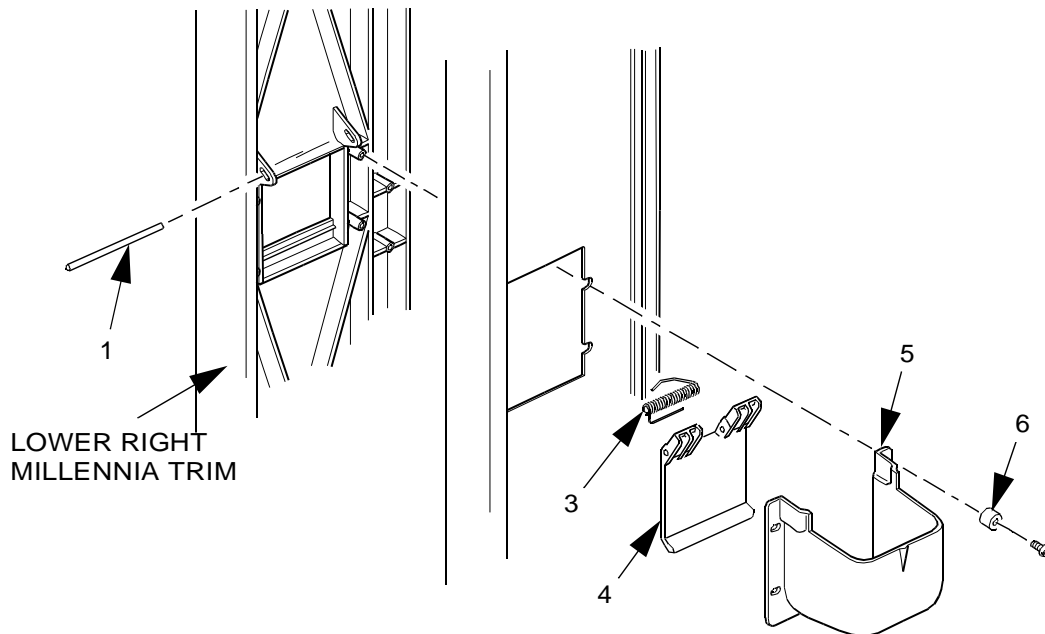

COIN RECEPTACLE ASSEMBLY - MILLENNIA

497p0090

Figure 12. Coin Receptacle Assemblies