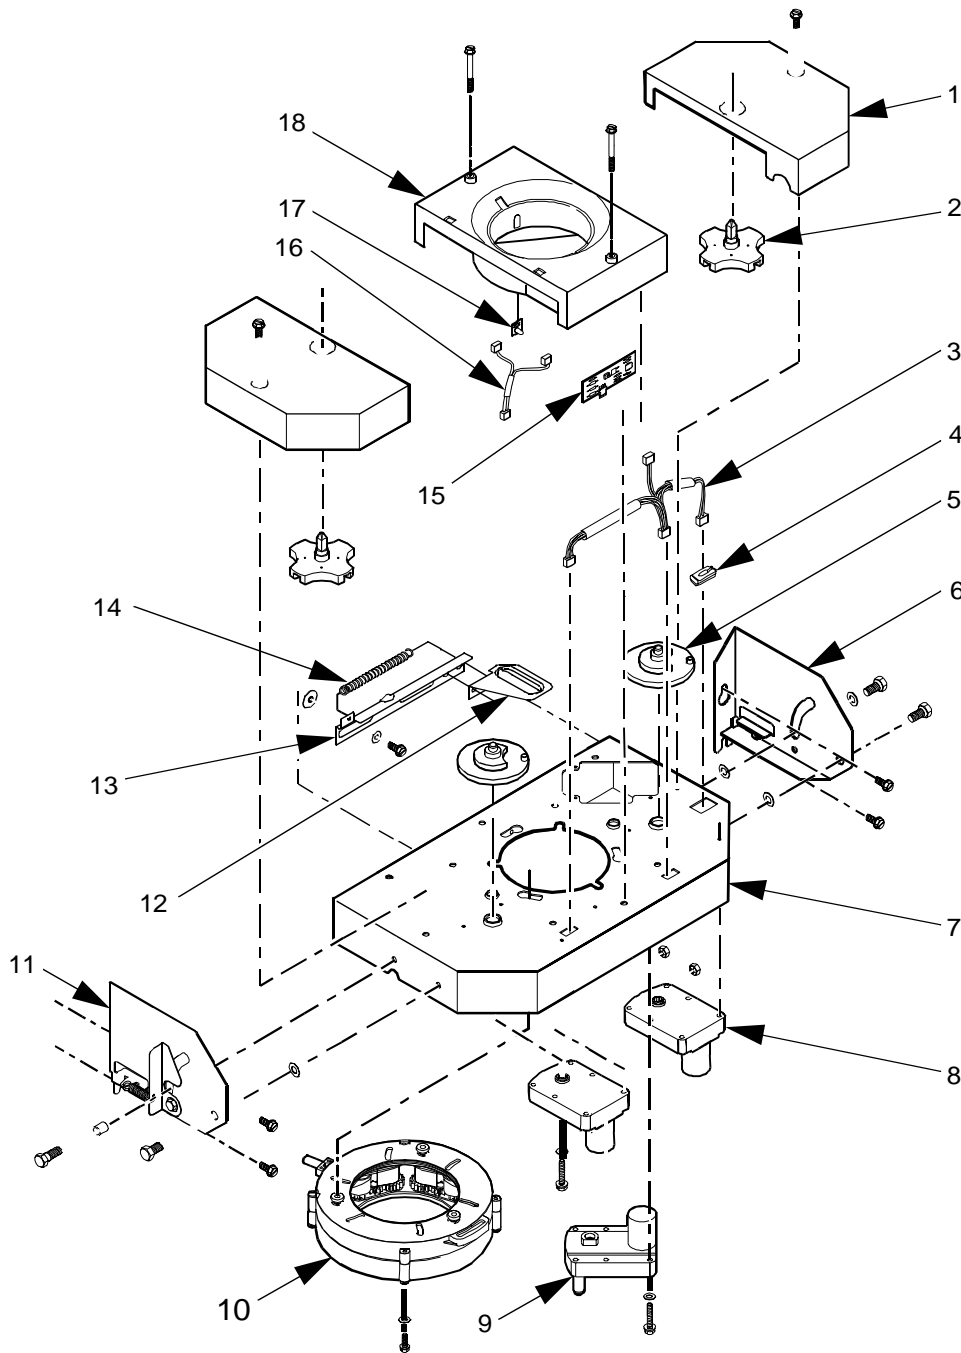

EuroTwin Drink Center Parts Manual

639p0012

Figure 17. Mechanism Assembly

EuroTwin Drink Center Parts Manual

TABLE 17. MECHANISM ASSEMBLY

INDEX	PART NUMBER	DESCRIPTION	QTY.
-	6263001	MECHANISM ASSY - 7 COLUMN	1
1	6233010	COVER - END	2
2	6233013	DRIVER - GENEVA	2
3	6269013	HARNESS - CUP MECHANISM	1
4	6233072	GROMMET - STRAIN RELIEF	2
5	6233014	INDEX PLATE - GENEVA	2
6	6233019	BRACKET - MECH.MOUNTING - LEFT (FIGURE 19)	1
7	6263003	PLATE - BASE - 7 COLUMN	1
8	1577038	MOTOR & PC BOARD ASSEMBLY	2
9	6233056	MOTOR & CRANK ARM ASSY	1
10	6333008	CUP RING ASSY - UNIVERSAL	1
11	6233057	MTG BRACKET ASSY - RIGHT (FIGURE 19)	1
12	3283058	CAM	1
13	6233032	ACTUATOR - CUP RING	1
14	4733035	SPRING - CUP RELEASE ARM	1
15	6233105	PCB ASSY - DETECTOR CUP SENSOR	1
16	6233106	NARNESS - CUP DETECTOR/LED JUMPER	1
17	6233107	PCB ASSY - DETECTOR CUP SENSOR	1
18	6233012	COVER - CENTER	1