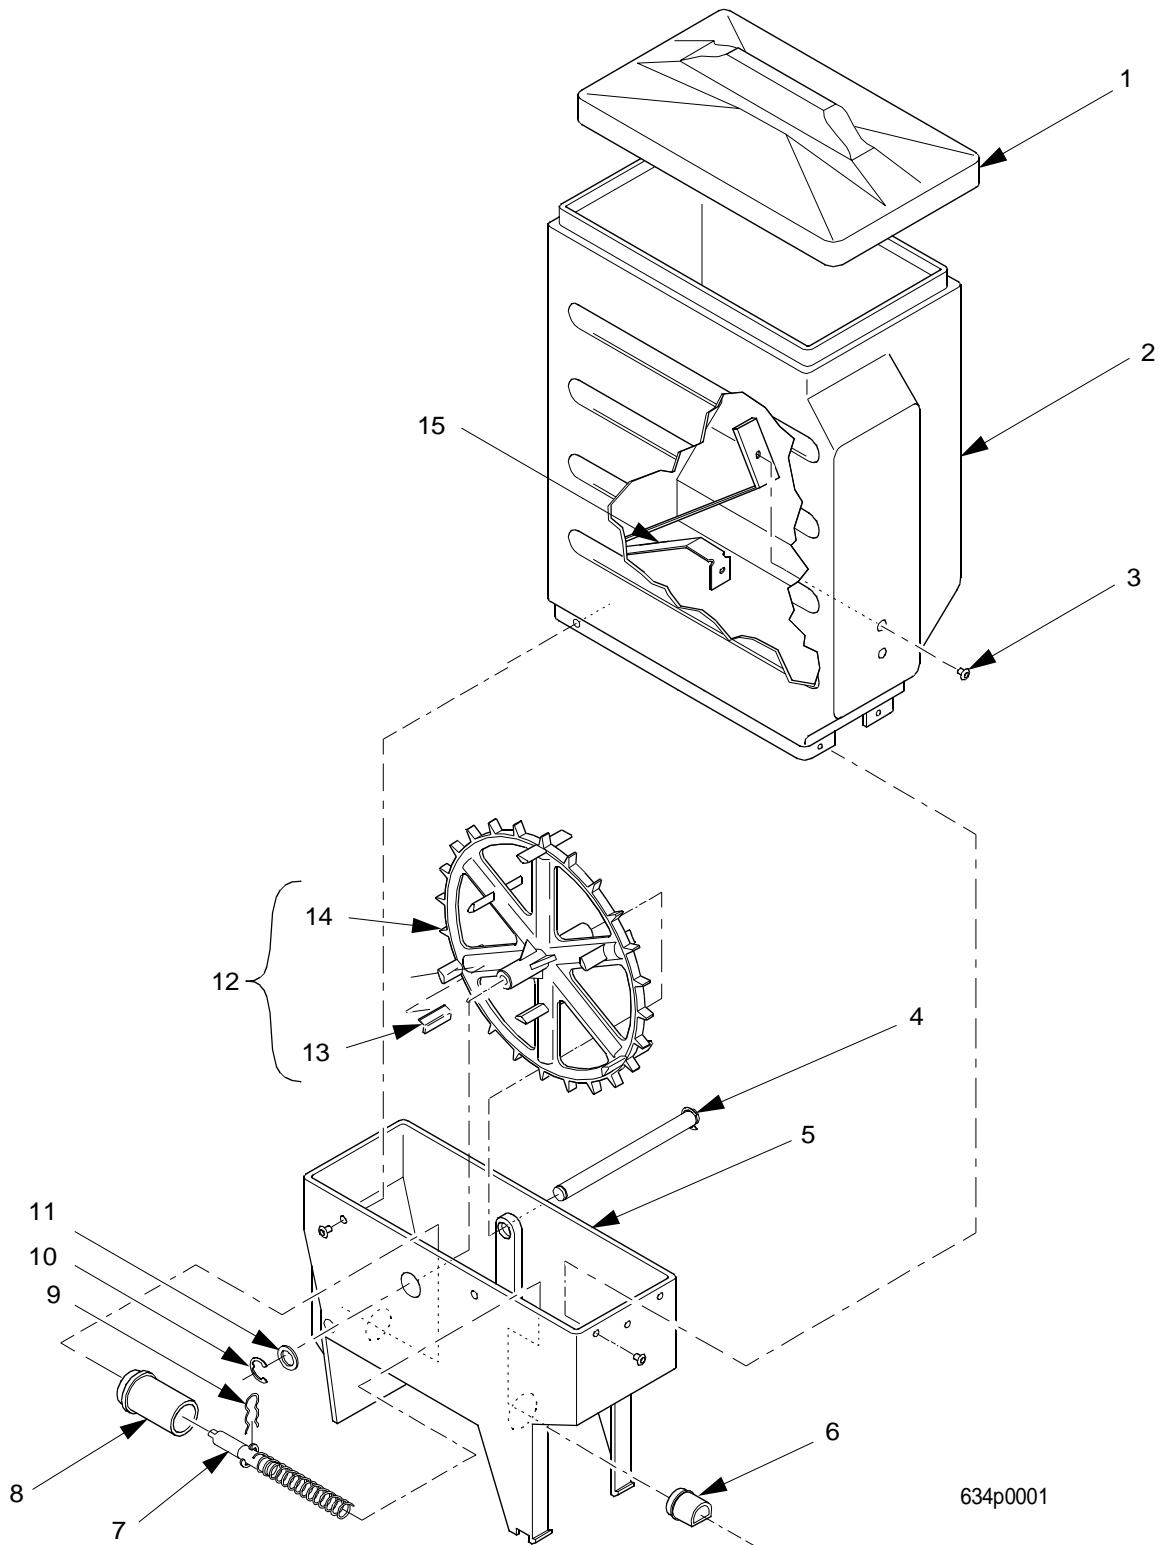

EuroTwin Drink Center Parts Manual

Figure 56. Canister Assembly 6337022

EuroTwin Drink Center Parts Manual

TABLE 56. CANISTER ASSEMBLY 6337022

INDEX	PART NUMBER	DESCRIPTION	QTY
-	6337022	CANISTER ASSEMBLY - COFFEE - FRESH BREW	-
1	6237066	LID - CANISTER	1
2	6337024	SLEEVE - CAN. - PUNCHED - PRE GROUND COFFEE	1
3	6237019	ALUMINUM "POP: RIVETS - .187 DIA	8
4	6337032	SHAFT - CANISTER - COFFEE	1
5	6337021	CANISTER BASE - F.B. COFFEE	1
6	6237063	NOZZLE - DISPENSING - CANISTER	1
7	6237095	AUGER AND SHAFT ASSEMBLY	1
8	6237014	BEARING - CANISTER	1
9	6337020	CLIP - SPRING	1
10	9900415	RETAINING RING - REINFORCED "E" TYPE - .156	2
11	6237116	WASHER - SEAL - WEAR PLATE	2
12	6337030	MIXING WHEEL ASSEMBLY (INCLUDES INDEX NUMBERS 13 AND 14)	1
13	6337087	EXTENSION - WHEEL - F.B.	2
14	6337086	MIXING WHEEL - F.B. COFFEE	1
15	6237020	THUMPER SPRING - GROUND COFFEE	1