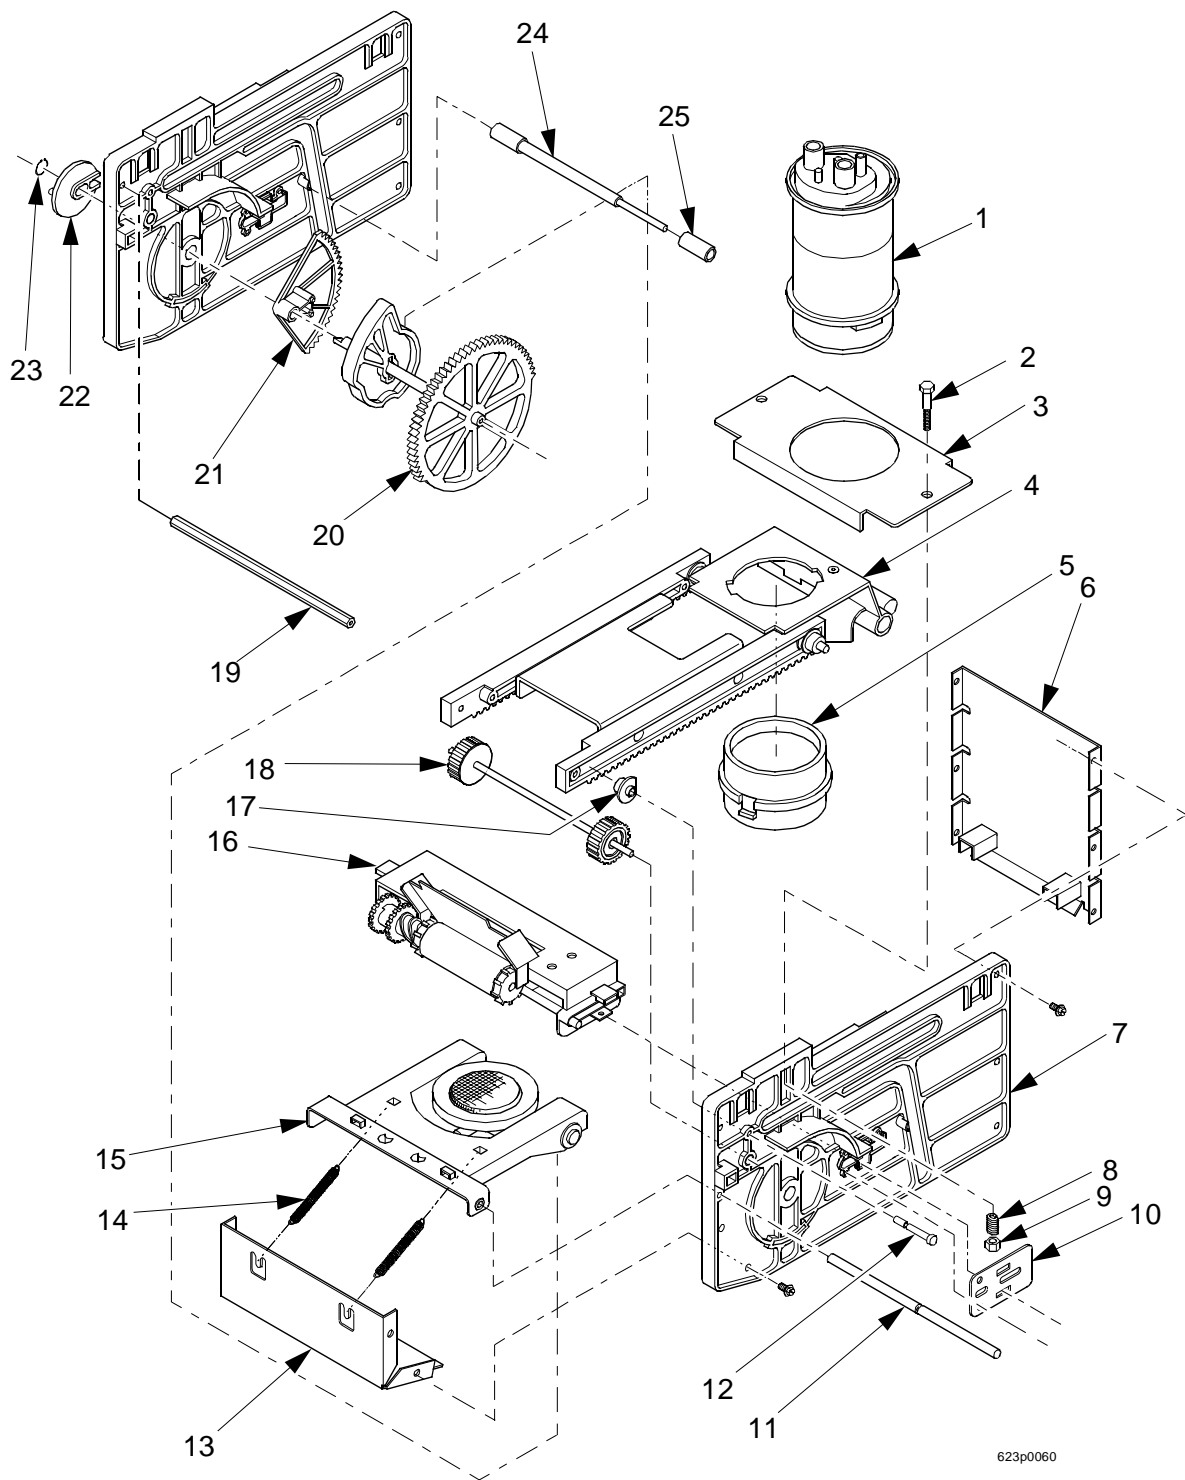

EuroTwin Drink Center Parts Manual

Figure 43. Single Brewer Assembly (With Filter)

EuroTwin Drink Center Parts Manual

TABLE 43. SINGLE BREWER ASSEMBLY (WITH FILTER)

INDEX	PART NUMBER	DESCRIPTION	QTY
-	6234000	SINGLE BREWER ASSEMBLY - WITH FILTER	REF.
1	6234328	BARREL ASSEMBLY - BREWER (FIGURE 45)	1
2	6234288	BOLT - 1/4-20 1 1/2	2
3	6234301	BARREL SUPPORT - BREWER	1
4	6234001	RACK ASSEMBLY - BREWER (FIGURE 46)	1
4	6234273	SIDEWALL - BREWER	2
5	6234297	BASKET - BREWER PAPER	1
6	6234215	WALL ASSEMBLY - REAR	1
8	6234225	SPRING - BREWER	2
9	6234289	LOCKNUT - #1/4-20	2
10	6234608	SPRING COVER - PAPER MECH	2
11	6234308	SHAFT - SWING ARM	1
12	6234223	PIN - ROLLER - SIDEWALL	2
13	6234220	WALL ASSEMBLY - BOTTOM FRONT	1
14	6234205	SPRING	1
15	6234200	SWING ARM ASSEMBLY (FIGURE 44)	1
16	6234600	PAPER MECHANISM ASSEMBLY (FIGURE 48)	1
17	6234222	ROLLER - BREWER	2
18	6234007	PINION GEAR ASSEMBLY	1
19	6234293	SPACER - SINGLE BREW	1
20	6234008	GEAR & CAM ASSEMBLY	1
21	6234601	RATCHET DRIVE - PAPER MECH.	1
22	6234310	DRIVE CONNECTION - BREWER	1
23	6234303	RETAINING RING - .375	1
24	6234271	SHAFT - FLIP STOP	1
25	6234270	ROLLER - STOP	2