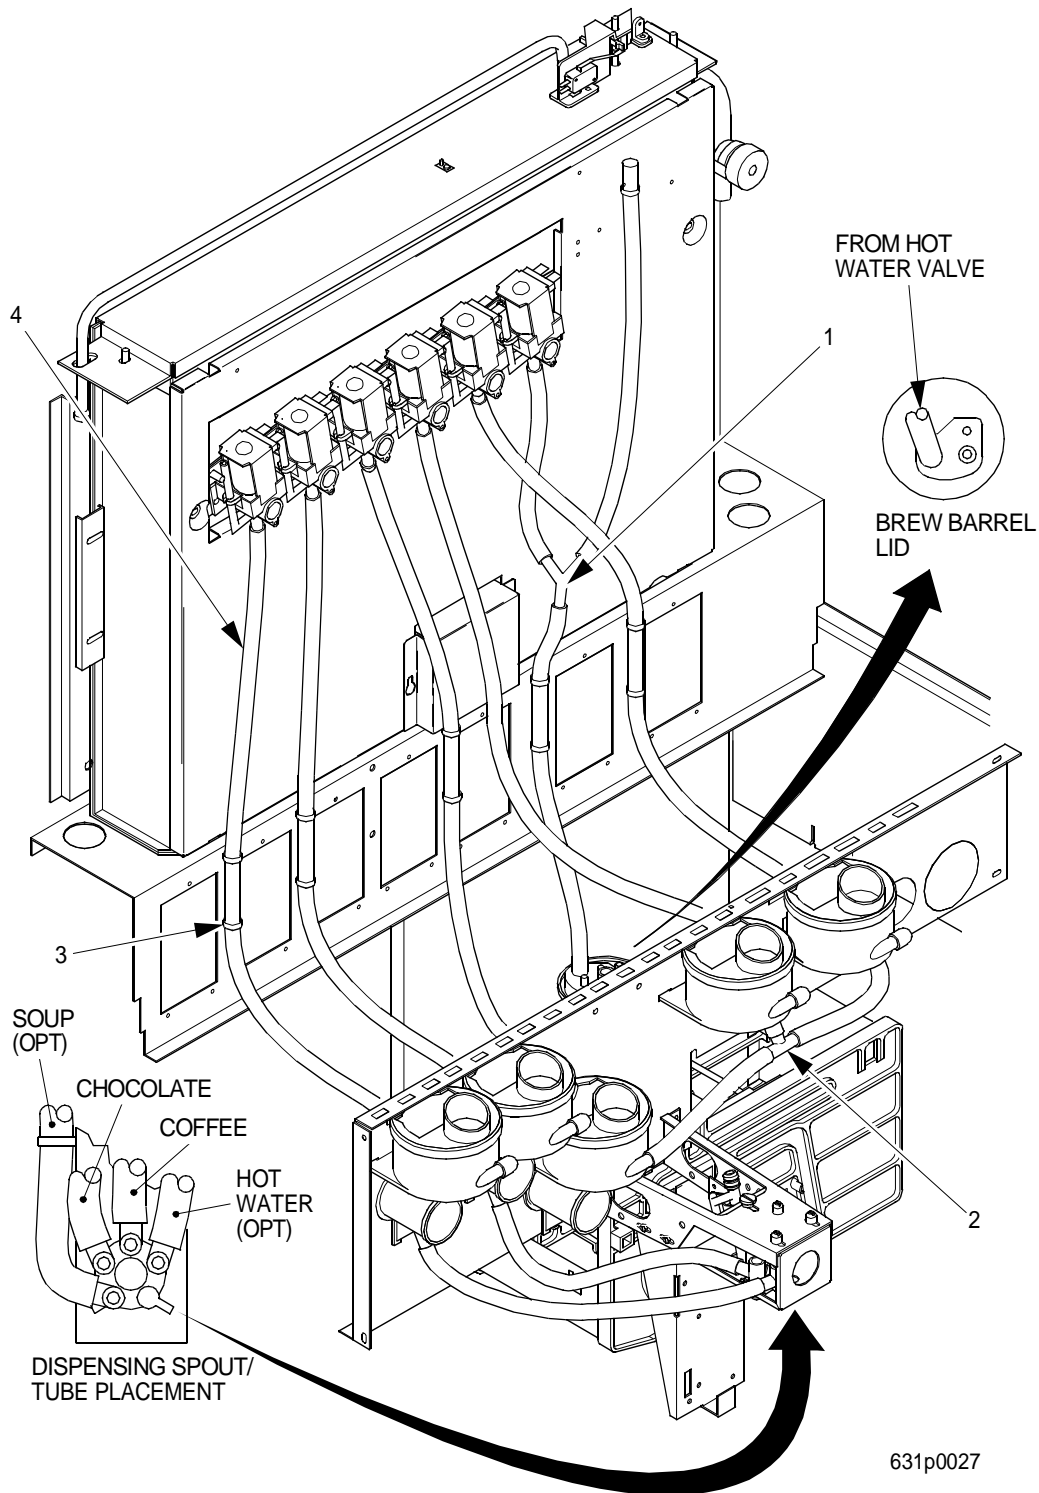

TABLE 89. LIQUID DISTRIBUTION SYSTEM - FRESH BREW - PART 1

EuroTwin Drink Center Parts Manual

Figure 89. Liquid Distribution System - Fresh Brew - Part 1

EuroTwin Drink Center Parts Manual

TABLE 89. LIQUID DISTRIBUTION SYSTEM - FRESH BREW - PART 1

INDEX	PART NUMBER	DESCRIPTION	QTY
1	3017006	SYRUP TUBE TEE SPLICE	1
2	6237164	"T"-CONN.-1/2"O.D. X 3/8"I.D.	-
3	6237099	CLAMP-TUBE	*
4	6338021	TUBING-SILICONE-.375 IDX.562	A/R

* 2 PER VALVE ASSEMBLY