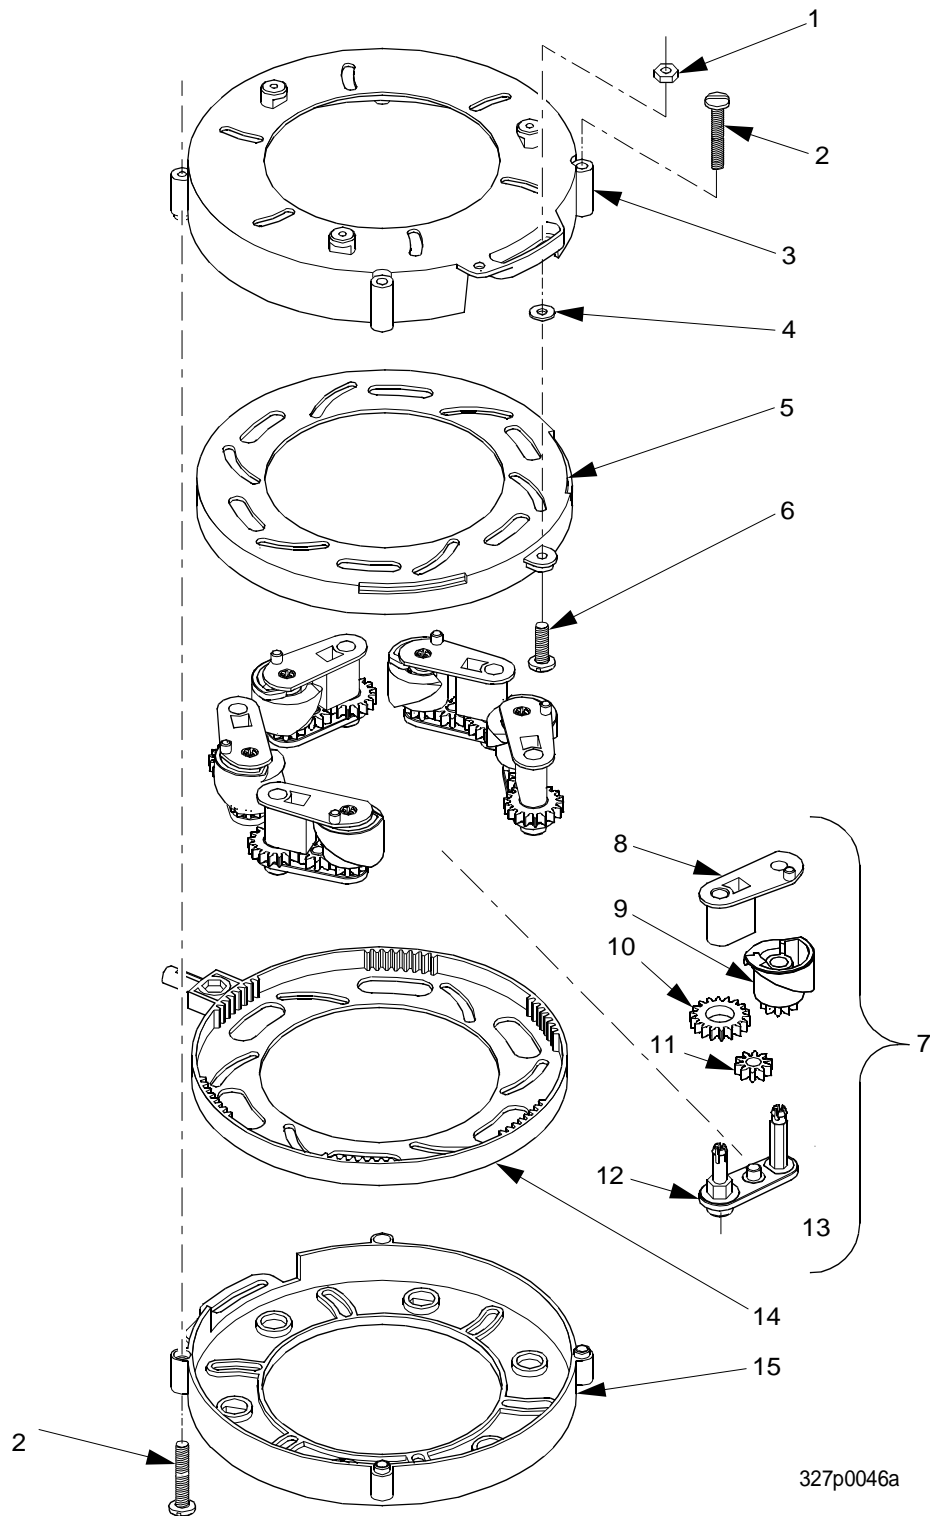

# EuroTwin Drink Center Parts Manual

TABLE 5. MILLENNIA TRIM - PART 3

INDEX	PART NUMBER	DESCRIPTION	QTY
1	1572213	RIGHT HAND TRIM-UPPER-"A-21"	1
2	1572212	ARRAY-PUSH BUTTON SELECTION	1
3	1572224	SPRING-PUSH BUTTON	21
4	1572223	PLATE-STOP BUTTONS	1
5	1572292	RETAINER-RETURN BUTTON	1
6	1572210	COIN RETURN BUTTON-"A-2"	1
7	2302053	SPACER CUP	4
8	1572323	EXTENSION-COIN INSERT	1
9	1572209	COIN INSERT-"A-1"	1

# EuroTwin Drink Center Parts Manual

**TABLE 17. MECHANISM ASSEMBLY**

<b>INDEX</b>	<b>PART NUMBER</b>	<b>DESCRIPTION</b>	<b>QTY.</b>
-	6263001	MECHANISM ASSY - 7 COLUMN	1
1	6233010	COVER - END	2
2	6233013	DRIVER - GENEVA	2
3	6269013	HARNESS - CUP MECHANISM	1
4	6233072	GROMMET - STRAIN RELIEF	2
5	6233014	INDEX PLATE - GENEVA	2
6	6233019	BRACKET - MECH.MOUNTING - LEFT (FIGURE 19)	1
7	6263003	PLATE - BASE - 7 COLUMN	1
8	1577038	MOTOR & PC BOARD ASSEMBLY	2
9	6233056	MOTOR & CRANK ARM ASSY	1
10	6333008	CUP RING ASSY - UNIVERSAL	1
11	6233057	MTG BRACKET ASSY - RIGHT (FIGURE 19)	1
12	3283058	CAM	1
13	6233032	ACTUATOR - CUP RING	1
14	4733035	SPRING - CUP RELEASE ARM	1
15	6233105	PCB ASSY - DETECTOR CUP SENSOR	1
16	6233106	NARNESS - CUP DETECTOR/LED JUMPER	1
17	6233107	PCB ASSY - DETECTOR CUP SENSOR	1
18	6233012	COVER - CENTER	1

# EuroTwin Drink Center Parts Manual

Figure 18. Cup Ring Assembly

# EuroTwin Drink Center Parts Manual

**TABLE 18. CUP RING ASSEMBLY**

<b>INDEX</b>	<b>PART NUMBER</b>	<b>DESCRIPTION</b>	<b>QTY.</b>
-	6333008	CUP RING ASSEMBLY - UNIVERSAL	REF
1	3143011	NUT #8-32 SELF LOCKING	1
2	6332052	SCREW - #8-16 X 1.25 PHS - PLASTITE	4
3	6333004	HOUSING - CUP RING	1
4	6114121	WASHER ROLLER	1
5	6333011	ADJUSTER RING - INTERNAL	1
6	3143009	SCREW #8-32 X .50 PHS W/LW	1
7	6333007	CAM & GEAR ASSEMBLY	6
8	6333006	RETAINER - CAM	6
9	6333012	CAM - CUP - UNIVERSAL	6
10	6233126	GEAR - 18 TOOTH	6
11	6233127	GEAR - 10 TOOTH	6
12	6333005	ARM - CAM	6
13	6234628	WASHER - PAPER MECH.	6
14	6333010	GEAR RING - INTERNAL	1
15	6333009	HOUSING - CUP RING	1