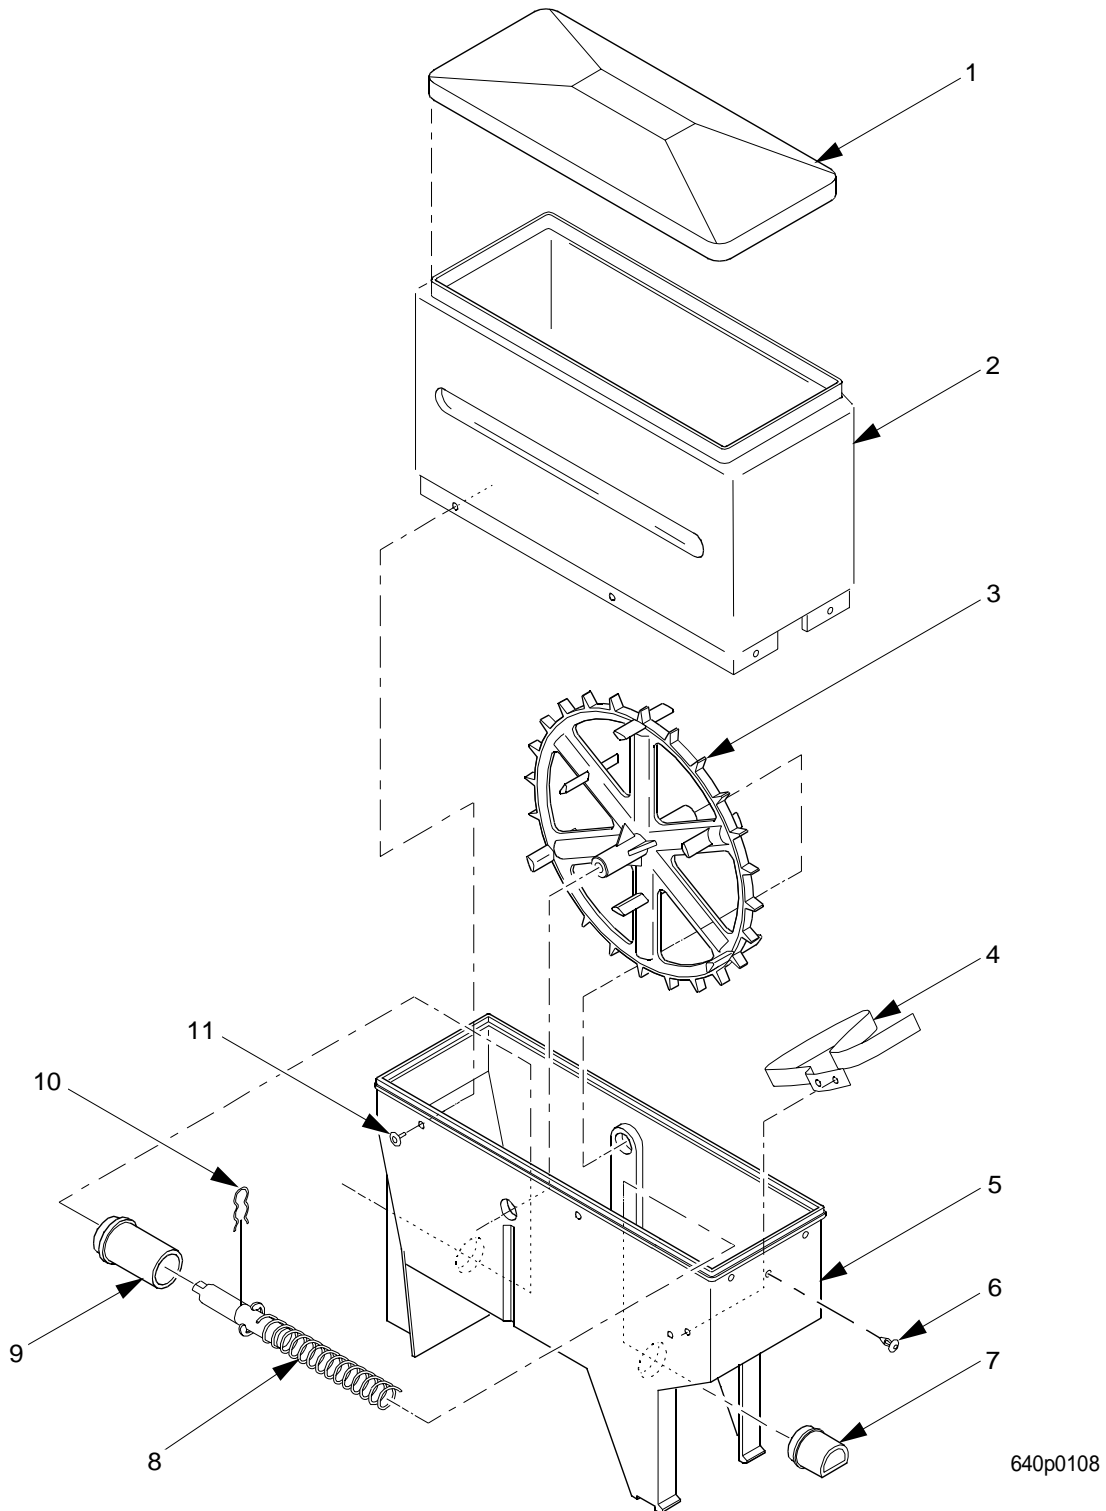

EuroTwin Drink Center Parts Manual

Figure 58. Canister Assembly 6407043

EuroTwin Drink Center Parts Manual

TABLE 58. CANISTER ASSEMBLY 6407043

INDEX	PART NUMBER	DESCRIPTION	QTY
-	6407043	CANISTER ASSEMBLY - PREGROUND COFFEE	REF
1	6407021	LID - CANISTER - FB COFFEE	1
2	6407047	SLEEVE - CANISTER - FB COFFEE - SHORT	1
3	6407045	MIXING WHEEL ASSEMBLY - FB COFFEE	1
4	6407023	SPRING - THUMPER - COFFEE - PREGROUND	1
5	6407042	BASE - PREGROUND COFFEE - DRILLED	1
6	6237053	FASTENER - PUSH IN	3
7	6237063	NOZZLE - DISPENSING - CANISTER	1
8	6237095	AUGER AND SHAFT ASSEMBLY - COFFEE	1
9	6237014	BEARING - CANISTER	1
10	6337020	CLIP - SPRING	1
11	6237019	ALUMINUM "POP" RIVET - .187 DIA.	8