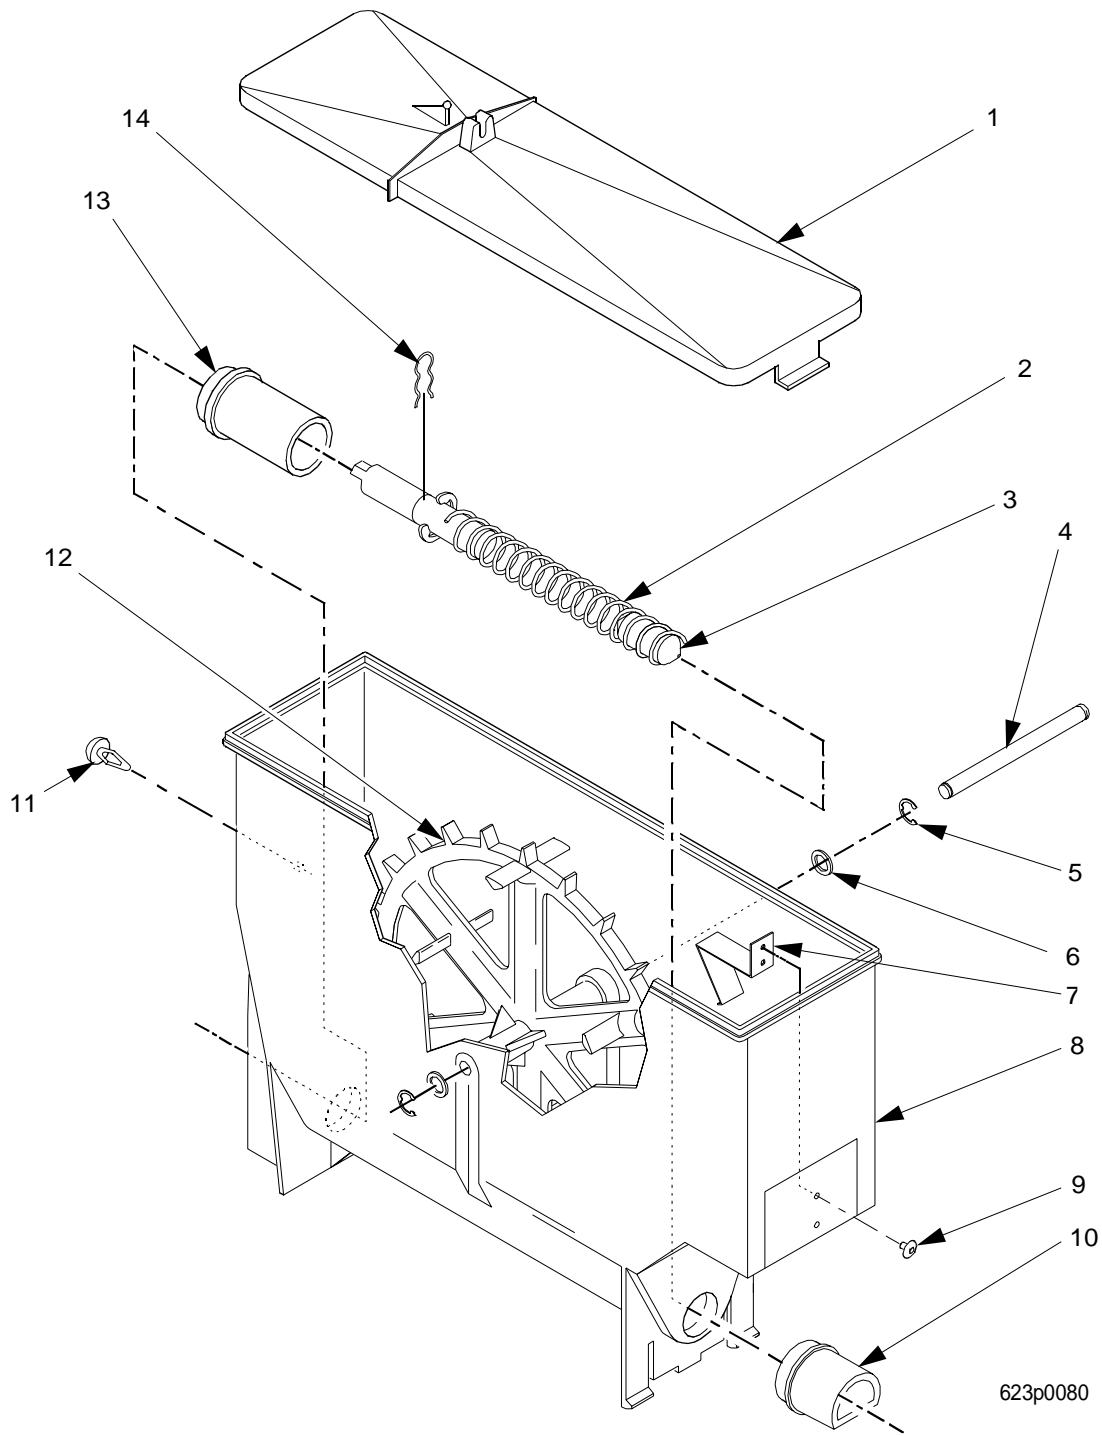

EuroTwin Drink Center Parts Manual

Figure 64. Canister Assembly 6237448

EuroTwin Drink Center Parts Manual

TABLE 64. CANISTER ASSEMBLY 6237448

INDEX	PART NUMBER	DESCRIPTION	QTY
-	6237448	CANISTER ASSEMBLY - SOUP/6TH PRODUCT	-
1	6237023	LID - CANISTER	1
2	6237178	AUGER AND SHAFT ASSEMBLY	1
3	6237046	PLUG - AUGER	1
4	6237167	SHAFT - CANISTER	1
5	9900415	RETAINING RING REINF E TYP.1	2
6	6237116	WASHER - SEAL - WEAR PLATE	2
7	6237108	SPRING - THUMPER	1
8	6237177	BASE - CANISTER - THUMPER	1
9	6237019	ALUMINUM "POP" RIVET - .187 DIA	2
10	6237080	NOZZLE - DISPENSING - CANISTER	1
11	6237053	FASTENER - PUSH IN	1
12	6237181	MIXING WHEEL	1
13	6237014	BEARING - CANISTER	1
14	6237020	CLIP - SPRING	1