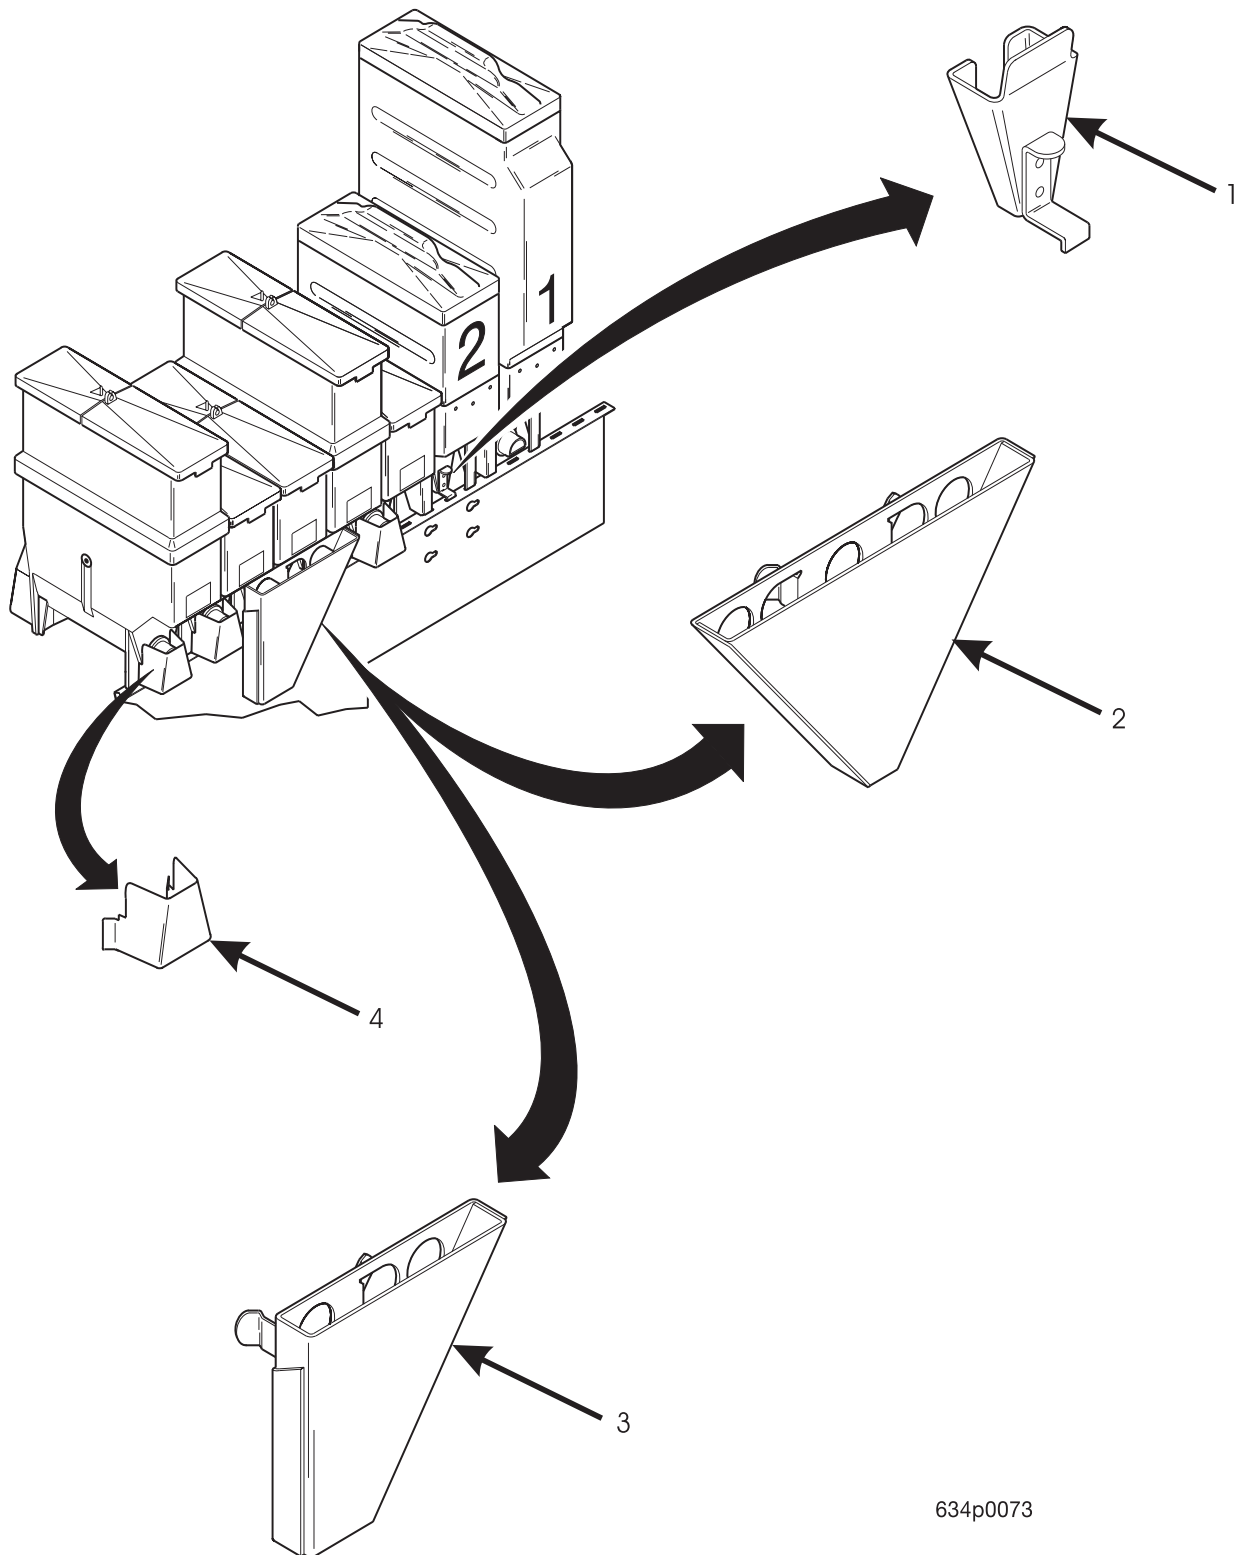

EuroTwin Drink Center Parts Manual

Figure 66. Product and Condiment Chutes - Part 1

EuroTwin Drink Center Parts Manual

TABLE 66. PRODUCT AND CONDIMENT CHUTES - PART 1

INDEX	PART NUMBER	DESCRIPTION	QTY
1	6237241	CHUTE ASSEMBLY - PREGROUND COFFEE USED WITH THE FOLLOWING PRODUCTS: FRESH BREW COFFEE, FRESH BREW DECAF, LEAF TEA	1 OR 2
2	6337080	CHUTE ASSEMBLY - 3 INGREDIENT USED ON MACHINES WITH SUGAR SUBSTITUTE OPTION FOR SUGAR-LIGHTENER-SUGAR SUB CONDIMENTS	1 OPT
3	6367018	CHUTE ASSEMBLY - 2 INGREDIENT USED ON MACHINES WITHOUT SUGAR SUB OPTION FOR SUGAR - LIGHTENER CONDIMENTS	1 OPT
4	6337015	BRACKET - DEFLECTOR - CHOCOLATE USED WITH THE FOLLOWING PRODUCTS: CHOCOLATE, FREEZE DRY COFFEE, FREEZE DRY DECAF, SOUP	3 TO 5