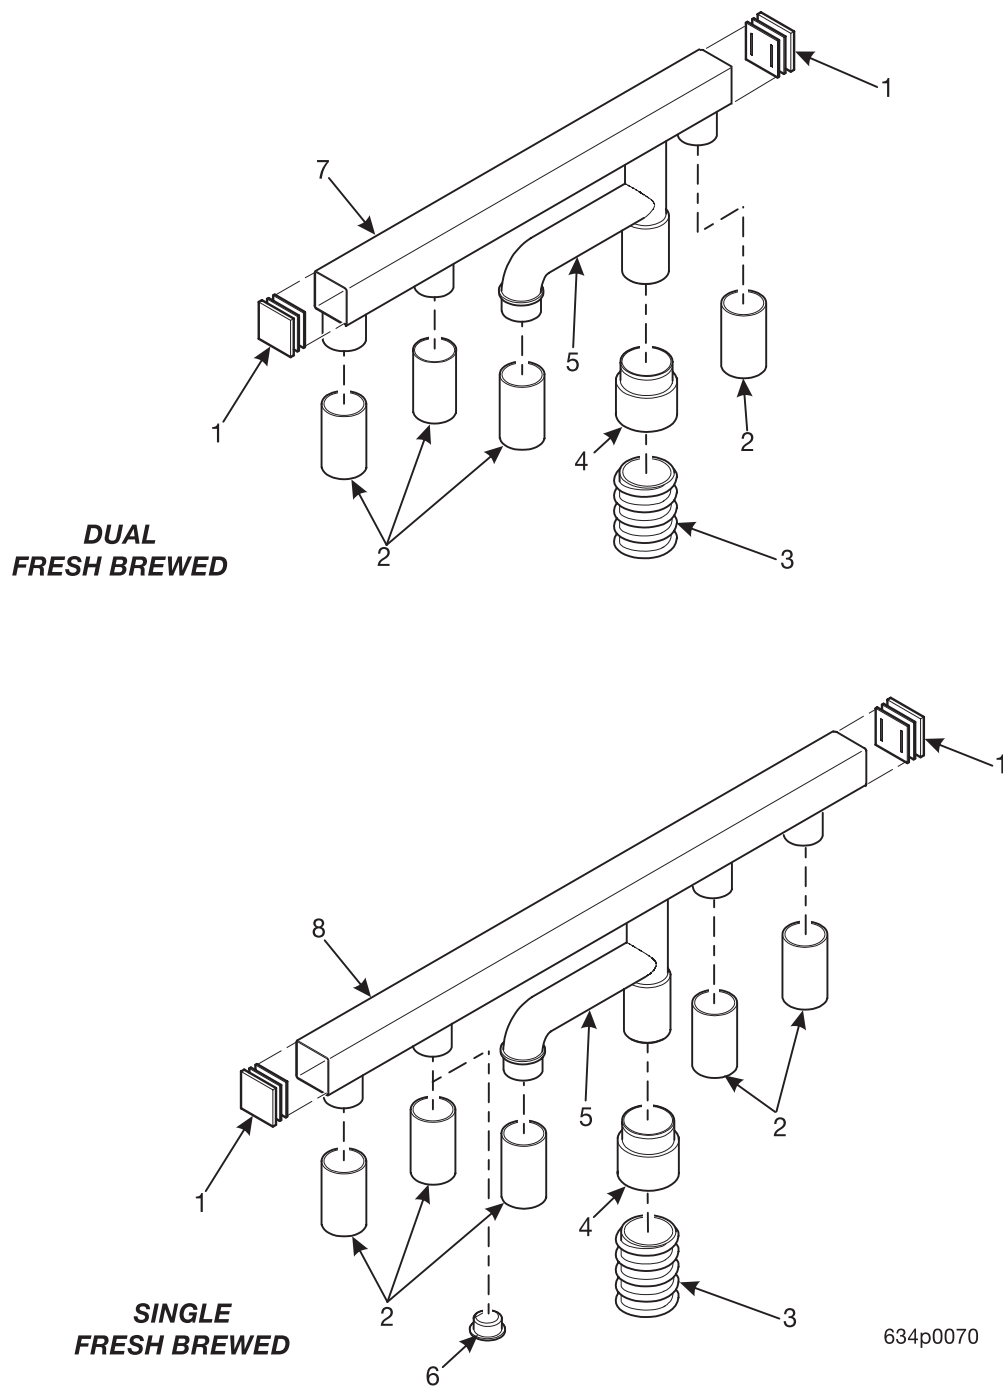

# EuroTwin Drink Center Parts Manual

Figure 52. Front Vent Assemblies - Fresh Brew