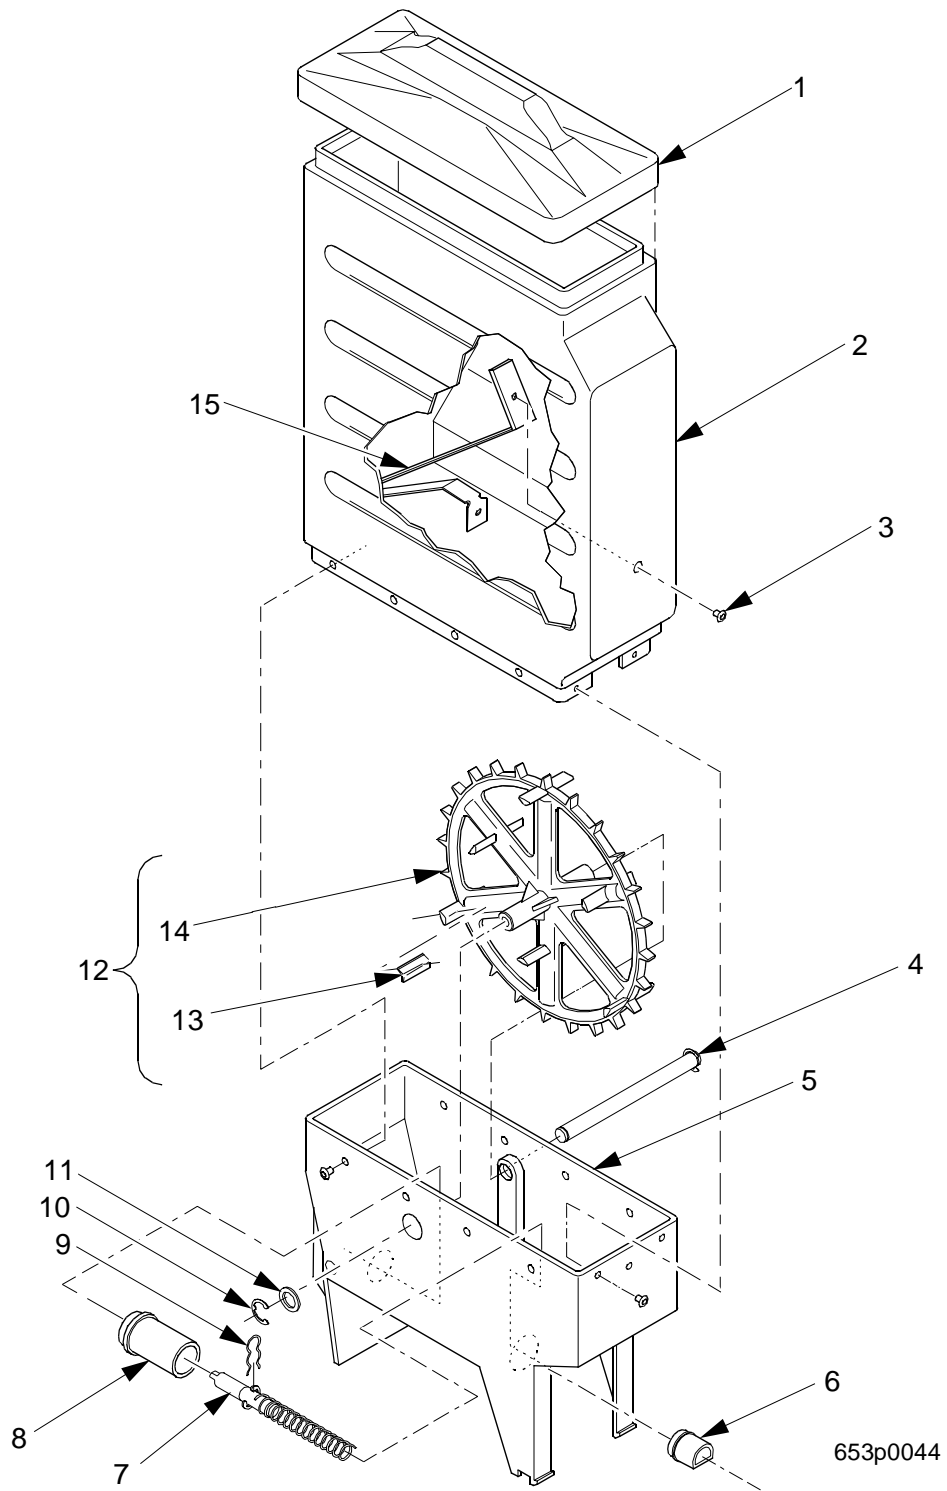

EuroTwin Drink Center Parts Manual

Figure 57. Canister Assembly 6337023

EuroTwin Drink Center Parts Manual

TABLE 57. CANISTER ASSEMBLY 6337023

INDEX	PART NUMBER	DESCRIPTION	QTY
-	6337023	CANISTER ASSEMBLY - COFFEE - FRESH BREW	-
1	6237069	LID - CANISTER	1
2	6337025	SLEEVE - CAN. - PUNCHED - PRE GROUND COFFEE	1
3	6237019	ALUMINUM "POP: RIVETS - .187 DIA	12
4	6337032	SHAFT - CANISTER - COFFEE	1
5	6337021	CANISTER BASE - F.B. COFFEE	1
6	6237063	NOZZLE - DISPENSING - CANISTER	1
7	6237095	AUGER AND SHAFT ASSEMBLY	1
8	6237014	BEARING - CANISTER	1
9	6337020	CLIP - SPRING	1
10	9900415	RETAINING RING - REINFORCED "E" TYPE - .156	2
11	6237116	WASHER - SEAL - WEAR PLATE	2
12	6337030	MIXING WHEEL ASSEMBLY (INCLUDES INDEX NUMBERS 13 AND 14)	1
13	6337087	EXTENSION - WHEEL - F.B.	2
14	6337086	MIXING WHEEL - F.B. COFFEE	1
15	6237020	THUMPER SPRING - GROUND COFFEE	1