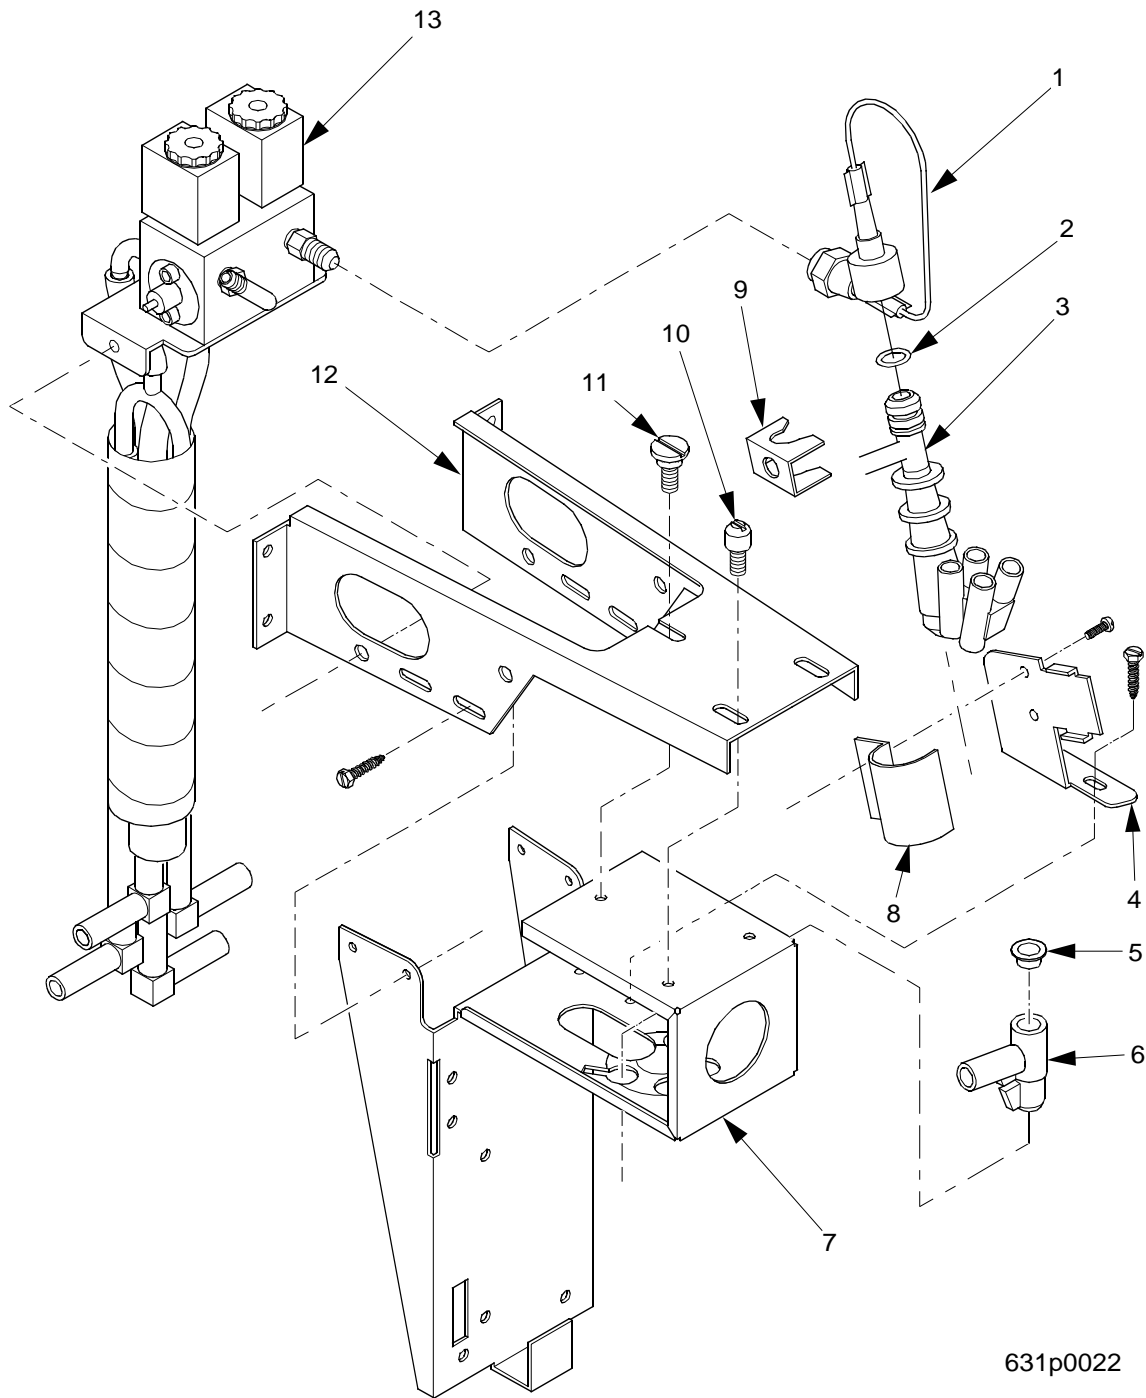

# EuroTwin Drink Center Parts Manual

Figure 82. Cup Station Support/Tube & Nozzle Assembly