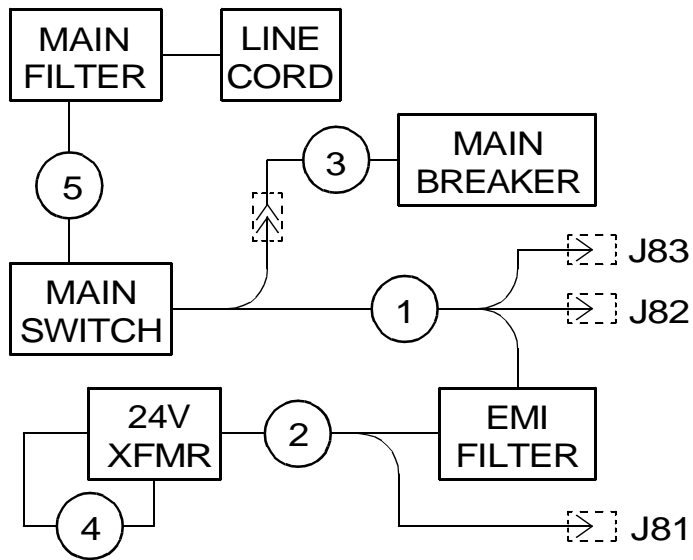

EuroTwin Drink Center Parts Manual

4521020
230V POWER PANEL
UK VERSION