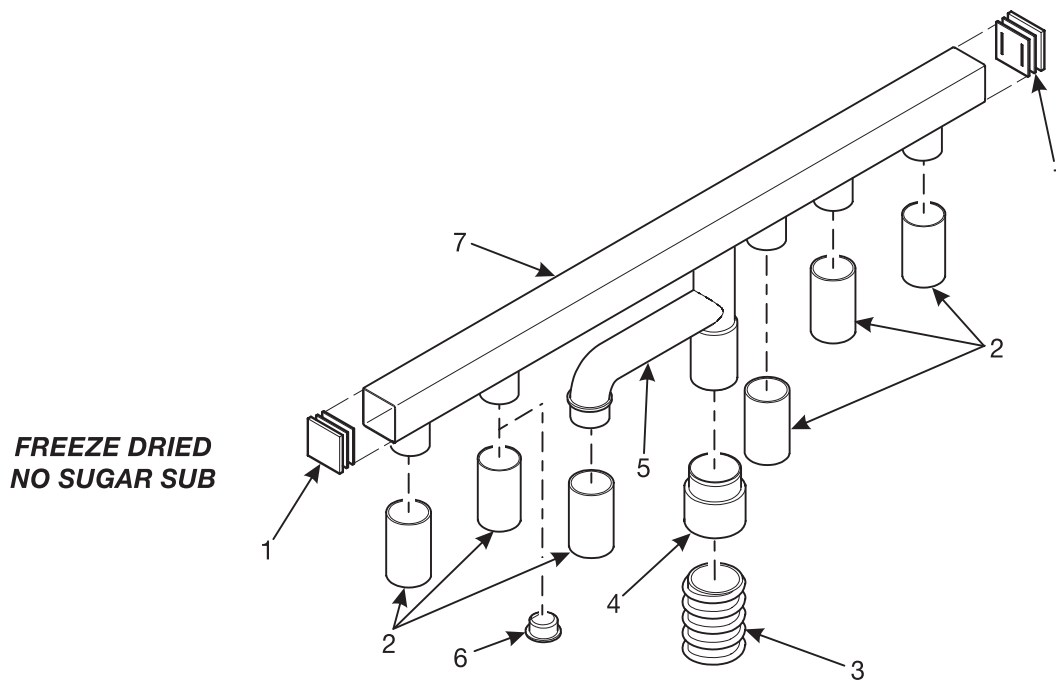

EuroTwin Drink Center Parts Manual

634p0071

Figure 53. Front Vent Assemblies - Freeze Dry

EuroTwin Drink Center Parts Manual

TABLE 53. FRONT VENT ASSEMBLIES - FREEZE DRY

INDEX	PART NUMBER	DESCRIPTION
1	6337082	CAP - END VENT
2	6337049	TUBE - EXTENSION - SILICONE
3	6237337	HOSE - EXHAUST - 18" LONG
4	6137157	COUPLING - VENT HOSE
5	6337044	VENT - SUGAR/LIGHTENER ADAPTOR
6	6237301	PLUG - CENTER PULL - .93 (USE WITH DUAL CONDIMENT ONLY)
7	6367003	VENT - F.D. - STANDARD CONDIMENT
8	6367017	VENT - F.D. - WITH SUGAR SUB.

TABLE 53A. USAGE OF FRONT VENT ASSEMBLY ITEMS IN VENT ASSEMBLIES - FREEZE DRY

PART NUMBER	DESCRIPTION	CONTAINS INDEX	QTY
6367016	VENT ASSEMBLY - FD - W/SUGAR SUBSTITUTE	1	2
		2	5
		5	1
		6	1
		8	1
6367014	VENT ASSEMBLY - FD - NO SOUP - NO SUGAR SUB	1	2
		2	5
		5	1
		6	1
		7	1
6367007	VENT ASSEMBLY - FD - W/SOUP - NO SUGAR SUB	1	2
		2	6
		5	1
		7	1