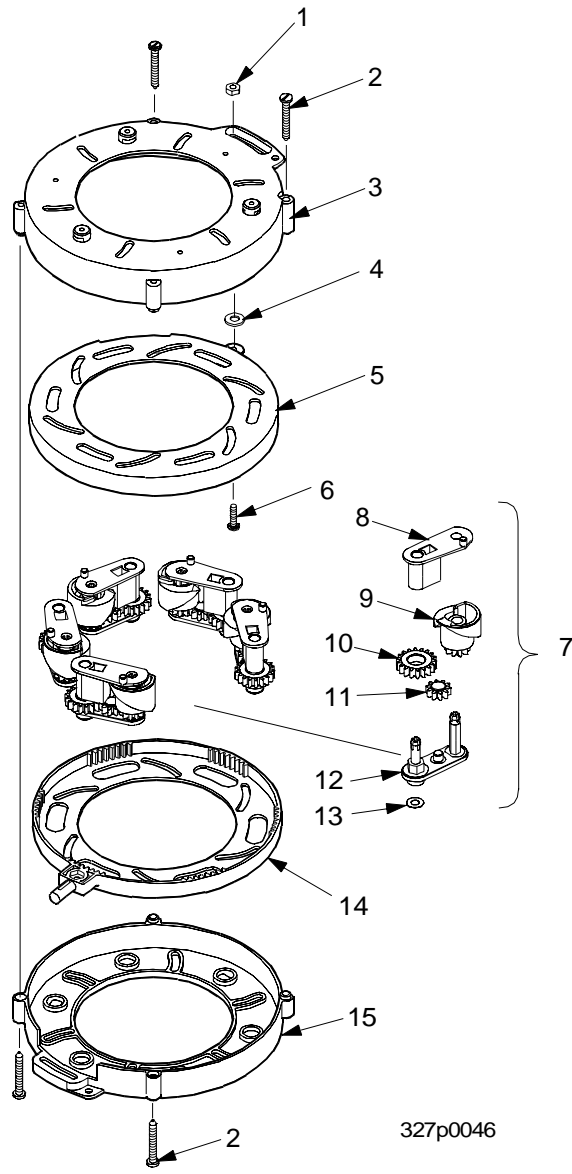

EuroDrink Parts Manual

639p0012

Figure 17. Mechanism Assembly

EuroDrink Parts Manual

TABLE 17. MECHANISM ASSEMBLY

INDEX	PART NUMBER	DESCRIPTION	QTY.
-	6263001	MECHANISM ASSY - 7 COLUMN	1
	3283018	MECHANISM ASSY - 18 OZ - 7 COLUMN	
1	6233010	COVER - END	2
2	6233013	DRIVER - GENEVA	2
3	6269013	HARNESS - CUP MECHANISM	1
4	6233014	INDEX PLATE - GENEVA	2
5	6233019	BRACKET - MECH.MOUNTING - LEFT	1
6	6263003	PLATE - BASE - 7 COLUMN	1
7	1577038	MOTOR & PC BOARD ASSEMBLY	2
8	6233056	MOTOR & CRANK ARM ASSY	1
9	6333008	CUP RING ASSY - UNIVERSAL	1
10	6233057	MTG BRACKET ASSY - RIGHT (FIGURE 19)	1
11	3283058	CAM	1
12	6233032	ACTUATOR - CUP RING	1
13	4733035	SPRING - CUP RELEASE ARM	1
14	6233105	PCB ASSY - DETECTOR CUP SENSOR	1
15	6233106	NARNESS - CUP DETECTOR/LED JUMPER	1
16	6233107	PCB ASSY - DETECTOR CUP SENSOR	1
17	6233012	COVER - CENTER	1

EuroDrink Parts Manual

327p0046

Figure 18. Cup Ring Assembly

EuroDrink Parts Manual

TABLE 18. CUP RING ASSEMBLY

INDEX	PART NUMBER	DESCRIPTION	QTY.
-	6333008	CUP RING ASSEMBLY - UNIVERSAL	REF
1	3143011	NUT #8-32 SELF LOCKING	1
2	6332052	SCREW - #8-16 X 1.25 PHS - PLASTITE	4
3	6333004	HOUSING - CUP RING	1
4	6114121	WASHER ROLLER	1
5	6333011	ADJUSTER RING - INTERNAL	1
6	3143009	SCREW #8-32 X .50 PHS W/LW	1
7	6333007	CAM & GEAR ASSEMBLY	6
8	6333006	RETAINER - CAM	6
9	6333012	CAM - CUP - UNIVERSAL	6
10	6233126	GEAR - 18 TOOTH	6
11	6233127	GEAR - 10 TOOTH	6
12	6333005	ARM - CAM	6
13	6234628	WASHER - PAPER MECH.	6
14	6333010	GEAR RING - INTERNAL	1
15	6333009	HOUSING - CUP RING	1