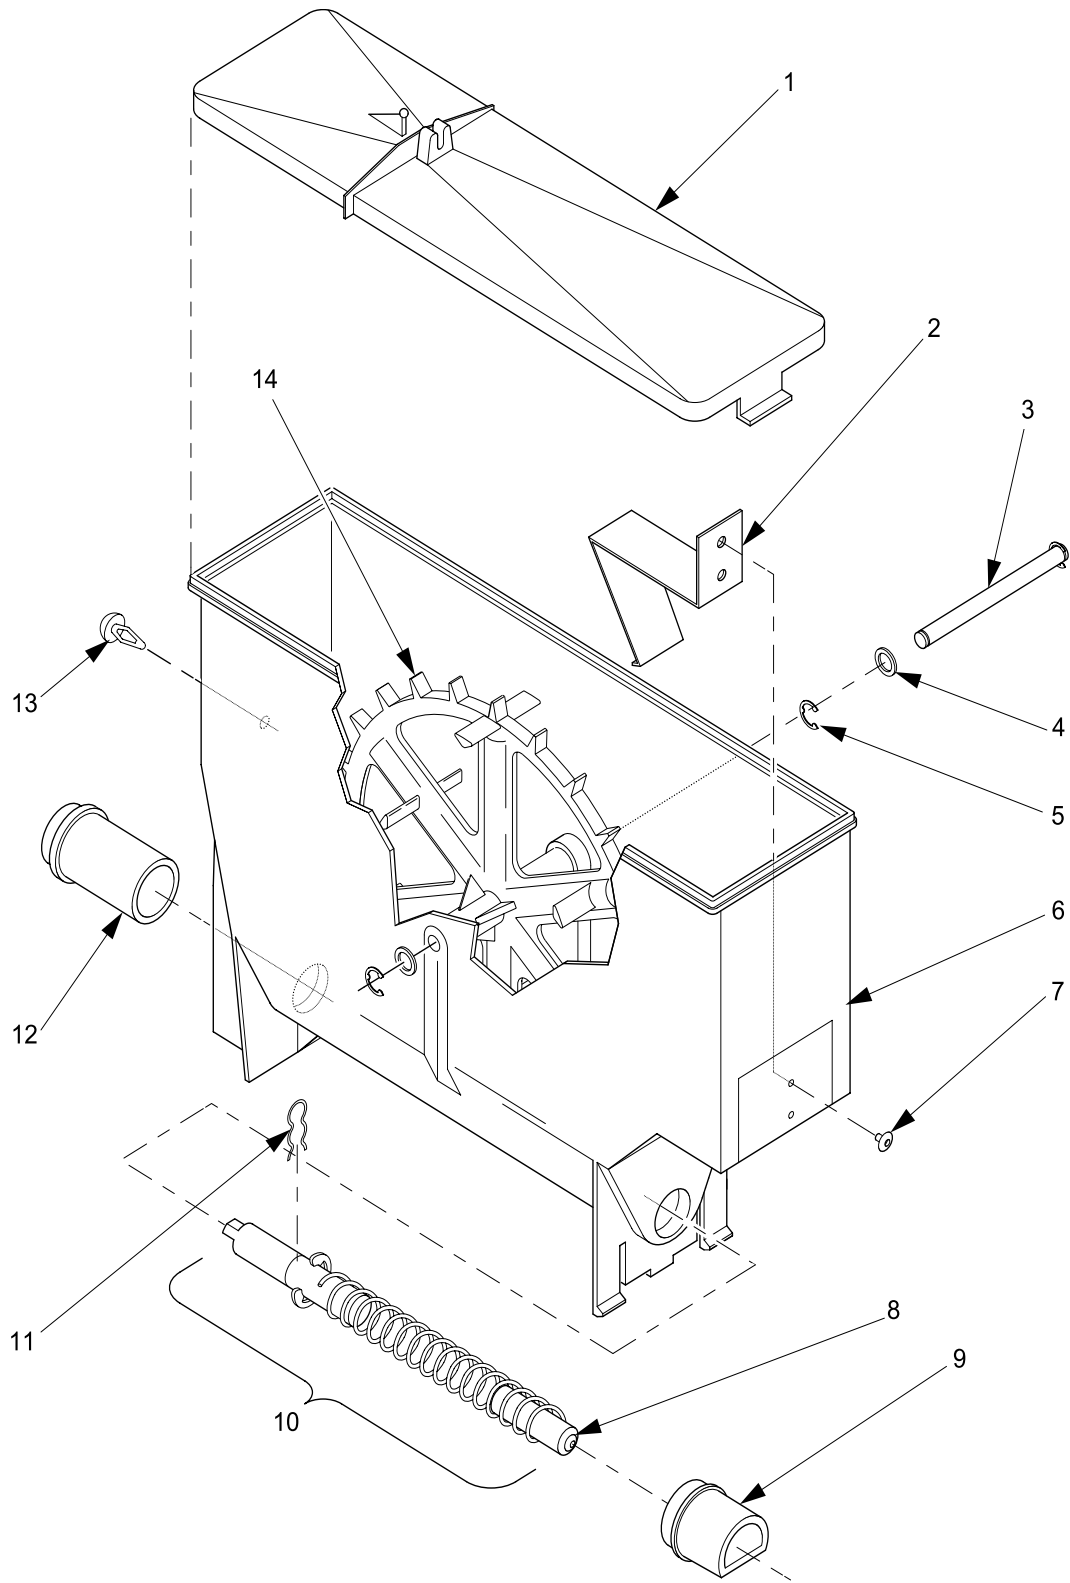

EuroDrink Parts Manual

623p0081

Figure 57. Canister Assembly 6237446

EuroDrink Parts Manual

TABLE 57. CANISTER ASSEMBLY 6237446

INDEX	PART NUMBER	DESCRIPTION	QTY
-	6237446	CANISTER ASSEMBLY - LIGHTENER	-
1	6237023	LID - CANISTER	1
2	6237176	SPRING - THUMPER	1
3	6237106	NOZZLE - DISPENSING - CANISTER	1
4	6237180	PLUG AND AUGER ASSEMBLY (INCLUDES INDEX NUMBERS 5 AND 6)	1
5	6237046	PLUG - AUGER	1
6	6237179	AUGER ASSEMBLY	1
7	6237020	CLIP - SPRING	1
8	9900415	RETAINING RING REINF E TYP.1	2
9	6237116	WASHER - SEAL - WEAR PLATE	2
10	6237167	SHAFT - CANISTER	1
11	6237053	FASTENER - PUSH IN	1
12	6237014	BEARING - CANISTER	1
13	6237181	MIXING WHEEL	1