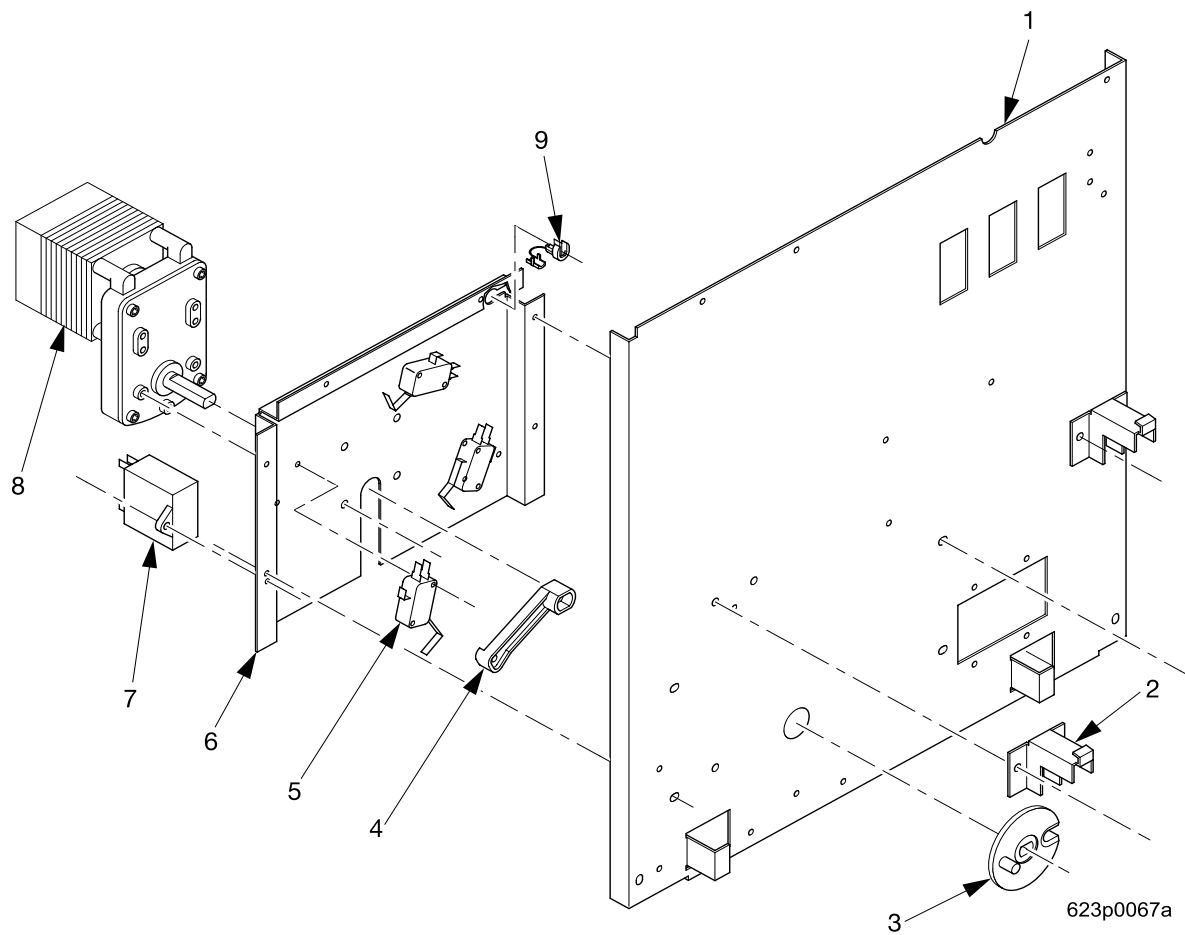

EuroDrink Parts Manual

Figure 49. Brewer Drive Assembly

EuroDrink Parts Manual

TABLE 49. BREWER DRIVE ASSEMBLY

INDEX	PART NUMBER	DESCRIPTION	QTY
-	6334005	BREWER DRIVE ASSEMBLY - SINGLE - 115 V (INCLUDES INDEX NUMBERS 1 - 6) - BRZ./MEX./U.S.	1
	6334002	BREWER DRIVE ASSEMBLY - SINGLE - 230 V (INCLUDES INDEX NUMBERS 1 - 6) ARG./FR./GER./N.Z./SP./U.K.	
1	6734012	PANEL MOUNTING - BREWER	1
2	6234294	MOUNTING BRACKET - BREWER	2
3	1451097	SCREW - #8-32 X .31 HEX HD T.F. - BLACK BRACKET	10
4	6234310	DRIVE CONNECTION - BREWER	1
5	6234303	RETAINING RING - .375 DIA.	1
6	6334007	SWITCH/MOTOR ASSEMBLY - 115V (INCLUDES INDEX NUMBERS 7 THROUGH 17) (U.S.)	1
	6334001	SWITCH/MOTOR ASSEMBLY - 230 V (INCLUDES INDEX NUMBERS 7 THROUGH 17) (ARG./FR./GER./N.Z./SP./U.K.)	
7	1217159	#4-40 KEPS NUT (2 EACH SWITCH)	6
8	6234279	SWITCH - BREWER	3
9	9988208	CAPACITOR - MOTOR RUN - 17 μ F (115V)	1
	9988209	CAPACITOR - MOTOR RUN - 4.5 μ F (230V)	
10	1217160	SCREW, #4-40 X 5.8 RHS (2 EACH SWITCH)	6
11	6239016	HARNESS - SWITCH - BREWER	1
12	9985887	BUSHING - STRAIN RELIEF	1
13	6334012	MOTOR - BREWER - 115V (U.S.)	1
	6334011	MOTOR - BREWER - 230V (ARG./FR./GER./N.Z./SP./U.K.)	
14	3157060	SCREW, #8-32 X .31 HEX HD - T/F - W/LOCKING SERRATIONS	2
15	6334018	HOUSING - SWITCHES AND BREWER MOTOR	1
16	4245186	SCREW, #8-32 X 1/4 PHS -T/F	4
17	6234515	SWITCH - ACTUATOR	1