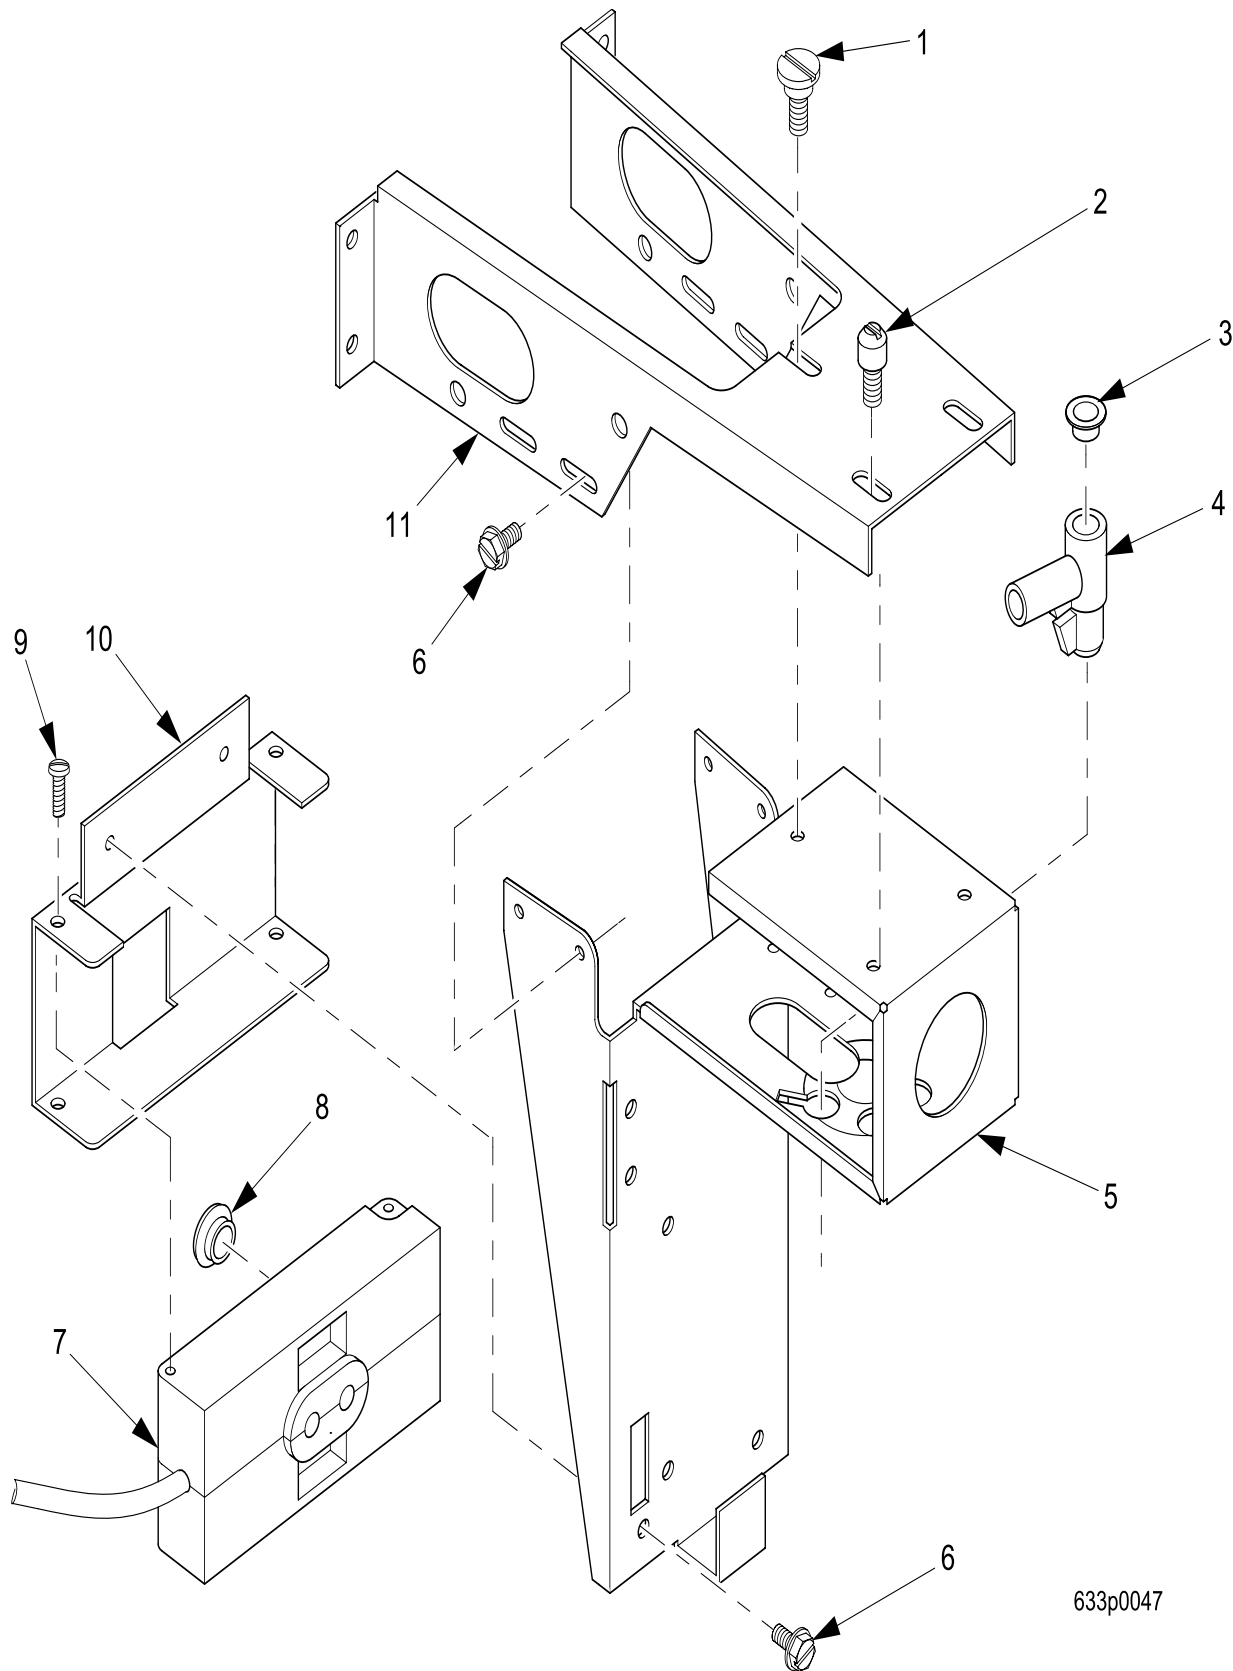

EuroDrink Parts Manual

633p0047

Figure 75. Cup Station Support, Overflow Switch and Cup Sensor

EuroDrink Parts Manual

TABLE 75. CUP STATION SUPPORT, OVERFLOW SWITCH AND CUP SENSOR

INDEX	PART NUMBER	DESCRIPTION	QTY
-	6551014	SUPPORT ASSEMBLY - CUP STATION (INCLUDES 1, 2, 5, 6, AND 11)	1
-	6231536	MUG SENSOR & BRACKET ASSEMBLY (INCLUDES INDEX NUMBERS 7 - 10) (ARG./FR./MEX./U.K./U.S.)	1
-	6231540	MUG SENSOR & BRACKET ASSEMBLY - TRANSMISSIVE (GER.)	1
1	4247204	STUD - STORAGE TRAY	1
2	4041102	STUD - COLUMN LOCATOR	2
3	4711020	CAPLUG - SPOUT	*
4	6117010	SPOUT - DISPENSING	*
5	6551006	CUP STATION SUPPORT	1
6	1451097	SCREW - #8-32 X .31 HEX HD	4
7	6231537	SENSOR - ASSEMBLY - MUG	1
	6231557	SENSOR ASSEMBLY - MUG - TRANSMISSIVE	
8	9989641	CAPLUG - 3/8" - FLUSH TYPE	1
9	4747171	SCREW - #6 - 19 X .38 PHS T/C	2
10	6231539	BRACKET - CUP SENSOR	1
11	6398136	SUPPORT - CUP STATION - EUROTWIN	1

* - QUANTITY VARIES WITH NUMBER OF SELECTIONS