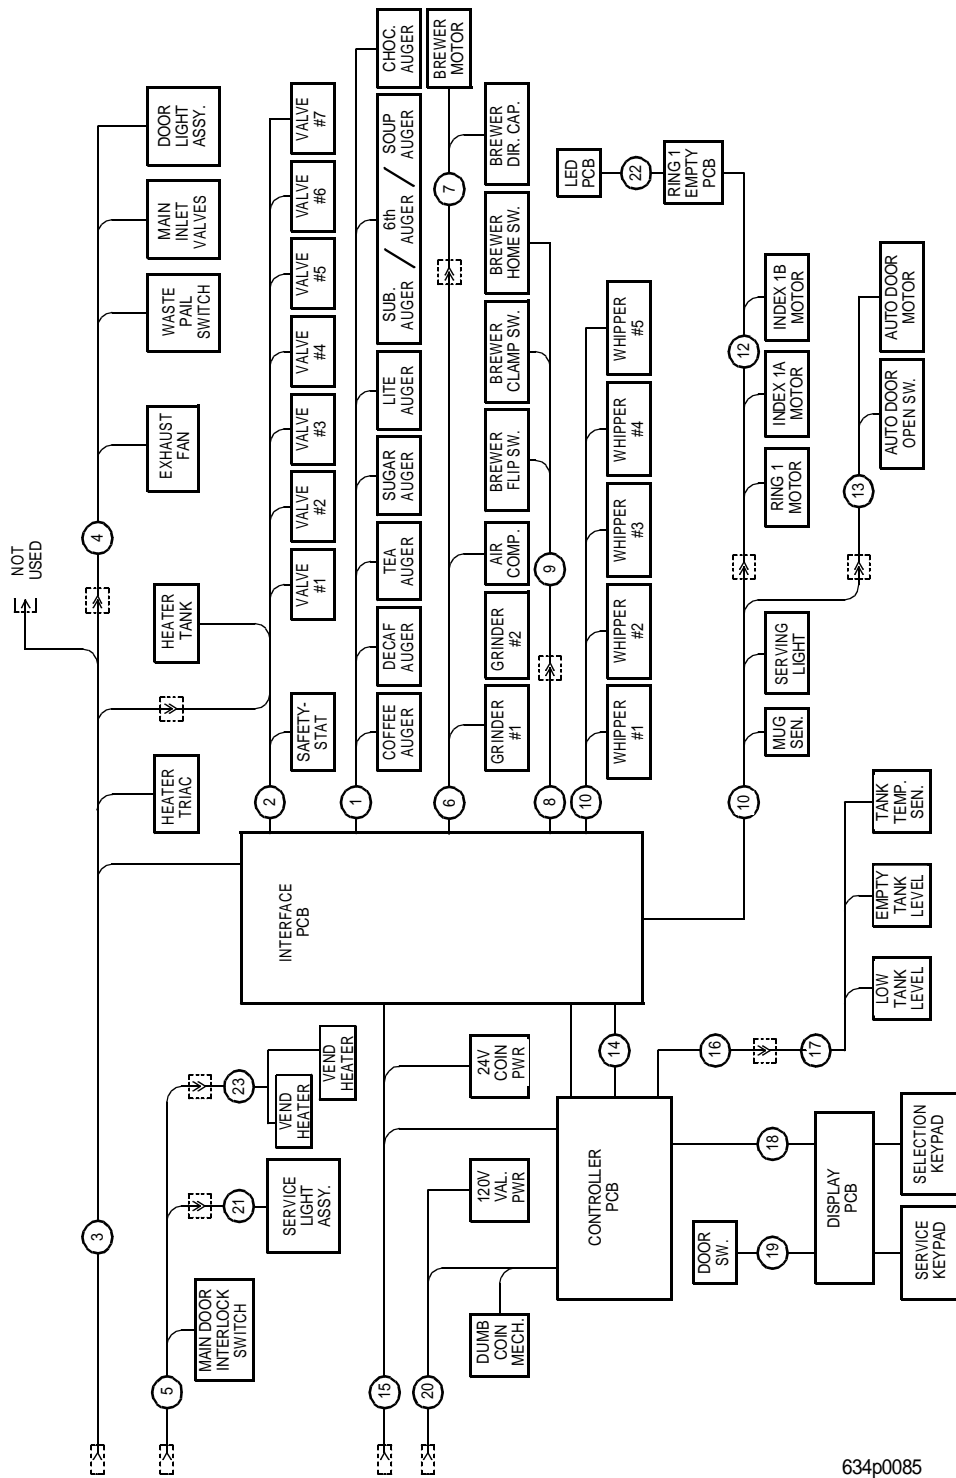

*** 2 PER VALVE ASSEMBLY**

EuroDrink Parts Manual

634p0085

Figure 87. Overall Wiring Harnesses

EuroDrink Parts Manual

TABLE 87. OVERALL WIRING HARNESESSES

INDEX	PART NUMBER	DESCRIPTION	634	636
1	6339001	HARNESS - HDC AUGERS		
2	6339019	HARNESS - HDC VALVES AND HEATER		
3	6339004	HARNESS - HDC - AC1		
4	6559007	HARNESS - HDC - AC2		
5	1579010	JUMPER - INTERLOCK - DOMESTIC		
6	6339003	HARNESS - BREW AND GRIND		
7	6239016	HARNESS - BREWER		
8	3639015	HARNESS - PCB TO BREW SWITCHES		
9	6239016	HARNESS - BREWER		
10	6339005	HARNESS - HDC DC - CABINET		
11	-	NOT USED		
12	6269013	HARNESS - CUP MECHANISM		
13	6239026	HARNESS - AUTO DOOR		
14	1579008	CABLE - RIBBON - 16 CONDUCTOR		
15	9989750	HARNESS - 24 VAC - PCB & COIN POWER		
16	6339009	JUMPER - PCB TO FLOAT SWITCHES		
17	6339021	HARNESS - FLOAT SWITCHES		
18	6339017	FLAT CABLE - DISPLAY TO CONTROLLER		
19	1579009	JUMPER - MONETARY DOOR SWITCH		
20	1579003	HARNESS - COIN MECHANISM		
21	6339007	JUMPER - CABINET SERVICE LIGHT		
22	6233106	HARNESS - CUP DETECTOR LED		
-	1679005	FLUORESCENT LIGHT FILTER - 120/230		
-	1475119	JUMPER - GROUND WIRE		
-	1579005	HARNESS - MARS PULSE VALIDATOR		
-	1579006	HARNESS - MAKKA PULSE VALIDATOR		
-	1579018	HARNESS - DATA PRINTER INTERFACE		
-	1679056	HARNESS - DEX PRINTER INTERFACE		
-	1579028	HARNESS - SERIAL VALIDATOR		
-	1579031	JUMPER - VALIDATOR - MARS - 24V		
-	1579032	HARNESS - SERIAL VALIDATOR - 24V		
-	1579034	HARNESS - FOR BA30/32 A - MDB		
-	1579050	HARNESS - MDB - FOR CONLUX 2000		