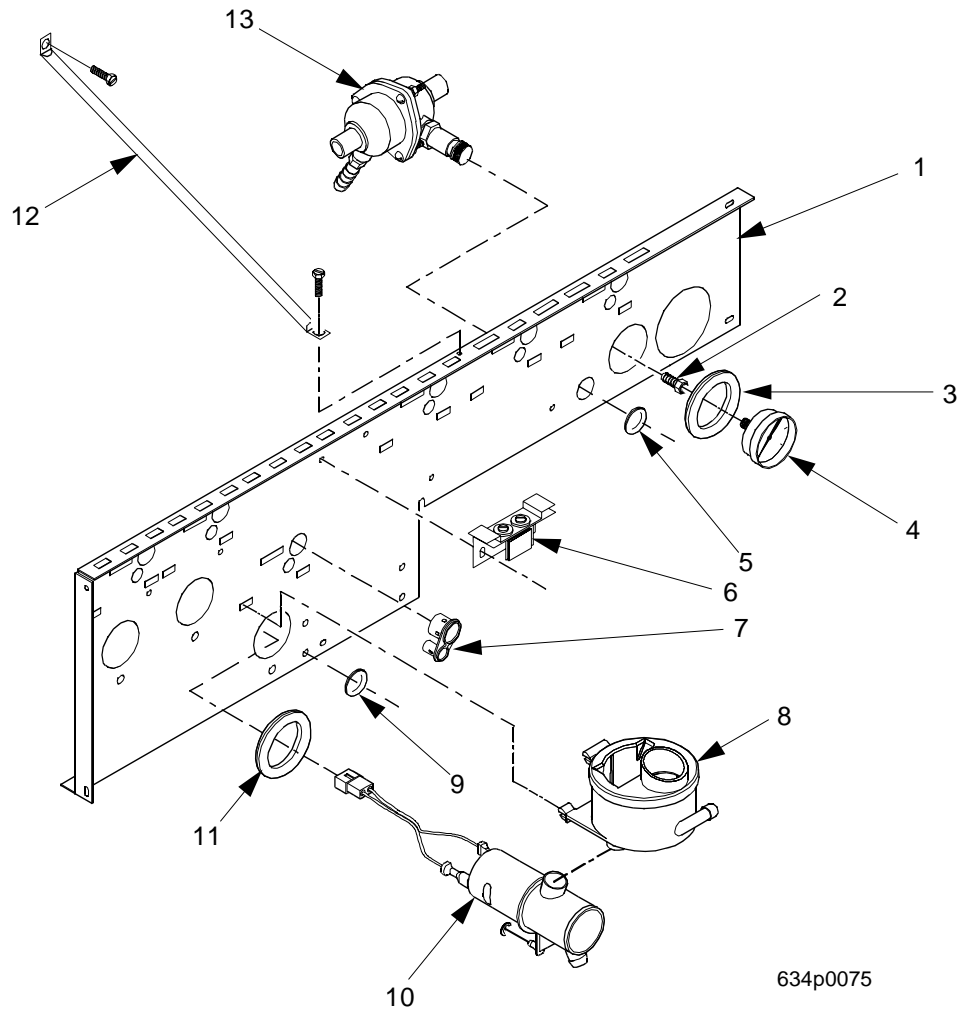

Figure 66. Support Channel Assembly

EuroDrink Parts Manual

TABLE 66. SUPPORT CHANNEL ASSEMBLY

INDEX	PART NUMBER	DESCRIPTION	QTY
1	6261117	CHANNEL ASSEMBLY - CANISTER SUPPORT	1
2	6204215	FITTING - 1/4 BARB X 1/8 FEMALE - NPT *	1
3	6237051	GROMMET - GAGE MOUNTING*	1
4	6108065	GAUGE - COMPRESSOR *	1
5	6237052	GROMMET - REGULATOR MOUNTING *	1
6	6337057	CANISTER SUPPORT ASSEMBLY - LIGHTENER (CONSISTS OF THE FOLLOWING PARTS)	1
7	6237315	RETAINER - TUBE - MIXING BOWL	OPT
8	-	MIXING BOWL ASSEMBLY (FIGURE 68)	-
9	2302223	GROMMET - 3/16	OPT
10	-	WHIPPER ASSEMBLY (FIGURE 70)	-
11	6237115	GROMMET - WHIPPER MOUNTING	OPT
12	6231533	BRACE CANISTER SUPPORT - UPPER	1
13	6234981	REGULATOR ASSEMBLY (FIGURE 67)	1
-	3102447	8-32 X 3/4 PHS TYPE 23 T/C-Z	2
-	6237170	BUSHING - CANISTER	2
-	6337058	BRACKET - CANISTER FRONT	1
-	6237174	SUPPORT - CANISTER FRON	1
-	6237356	VIBRATION ISOLATOR - .375 DIA	2

* USED ON FRESH BREW MODELS ONLY