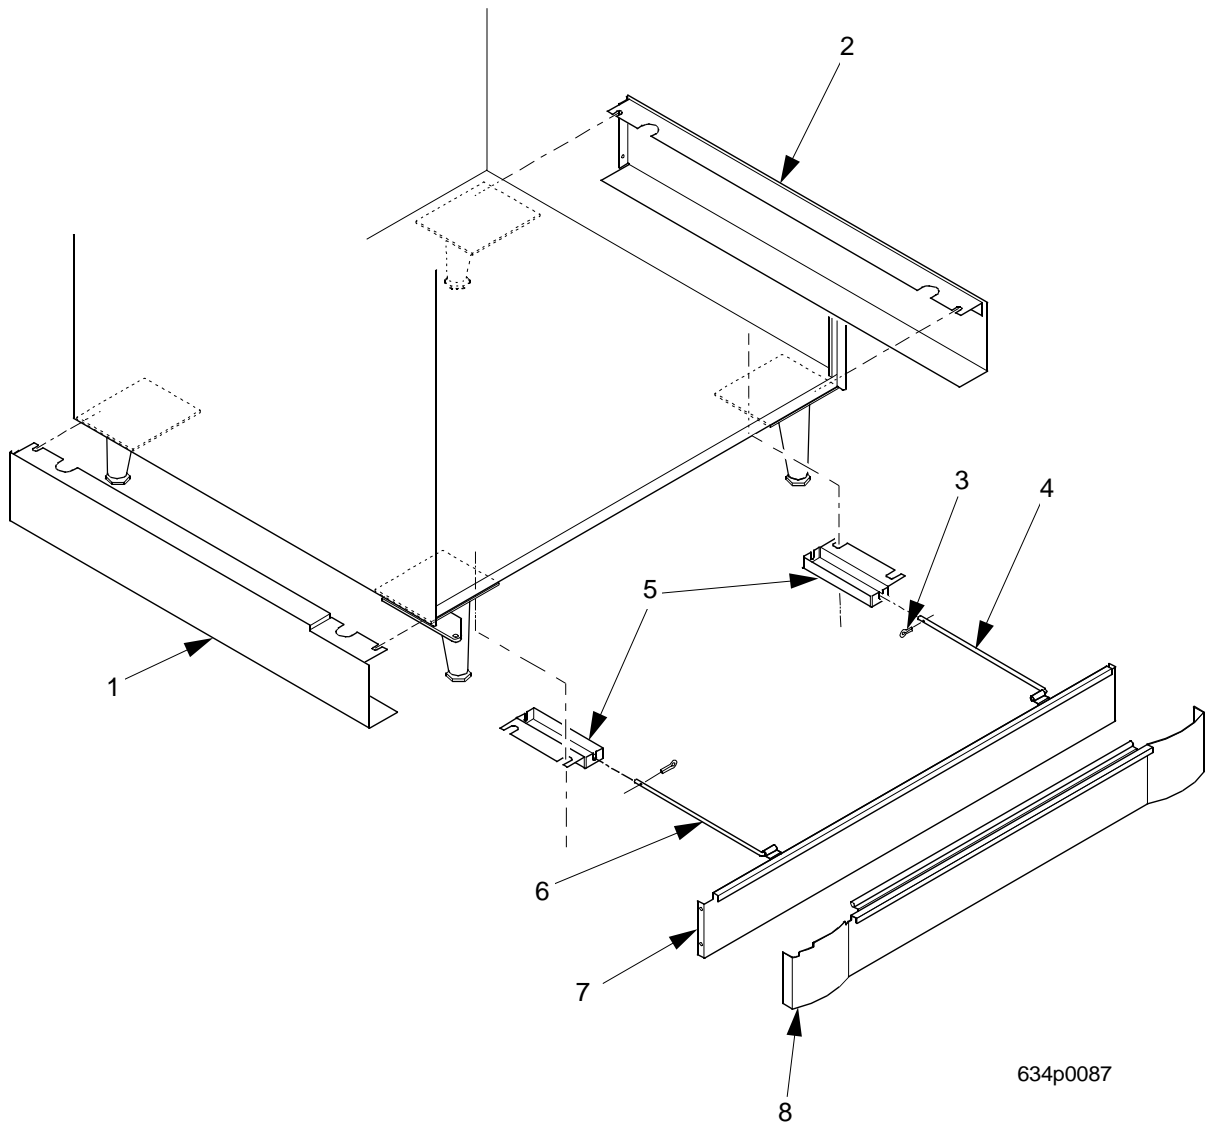

TABLE 97. BAG ASSEMBLY B6360008

PART NUMBER	DESCRIPTION	QTY
B6360008	BAG ASSEMBLY - CHILE/NESTLE	-
WD633015	W.D.-HOT BEVERAGE-230V	1
3158026	LABEL-EVERPURE-SMALL-7001-07	1
6232296	LABEL-MUG OPTION-SPANISH	1
6232297	LABEL-WINNERS MODE-SPANISH	1
6237063	NOZZLE-DISPENSING-CANISTER	2
6237117	REMOVAL TOOL-IMPELLER	1
6237347	VINYL CAP-1.00 ID.X.50 LG	7
6342014	LABEL-COF/TEA-SPANISH	1
6342048	LAB.COV UP-EURO-COF RT END-S	1
6360042	OPERATOR'S GUIDE-EURO COFFEE	1