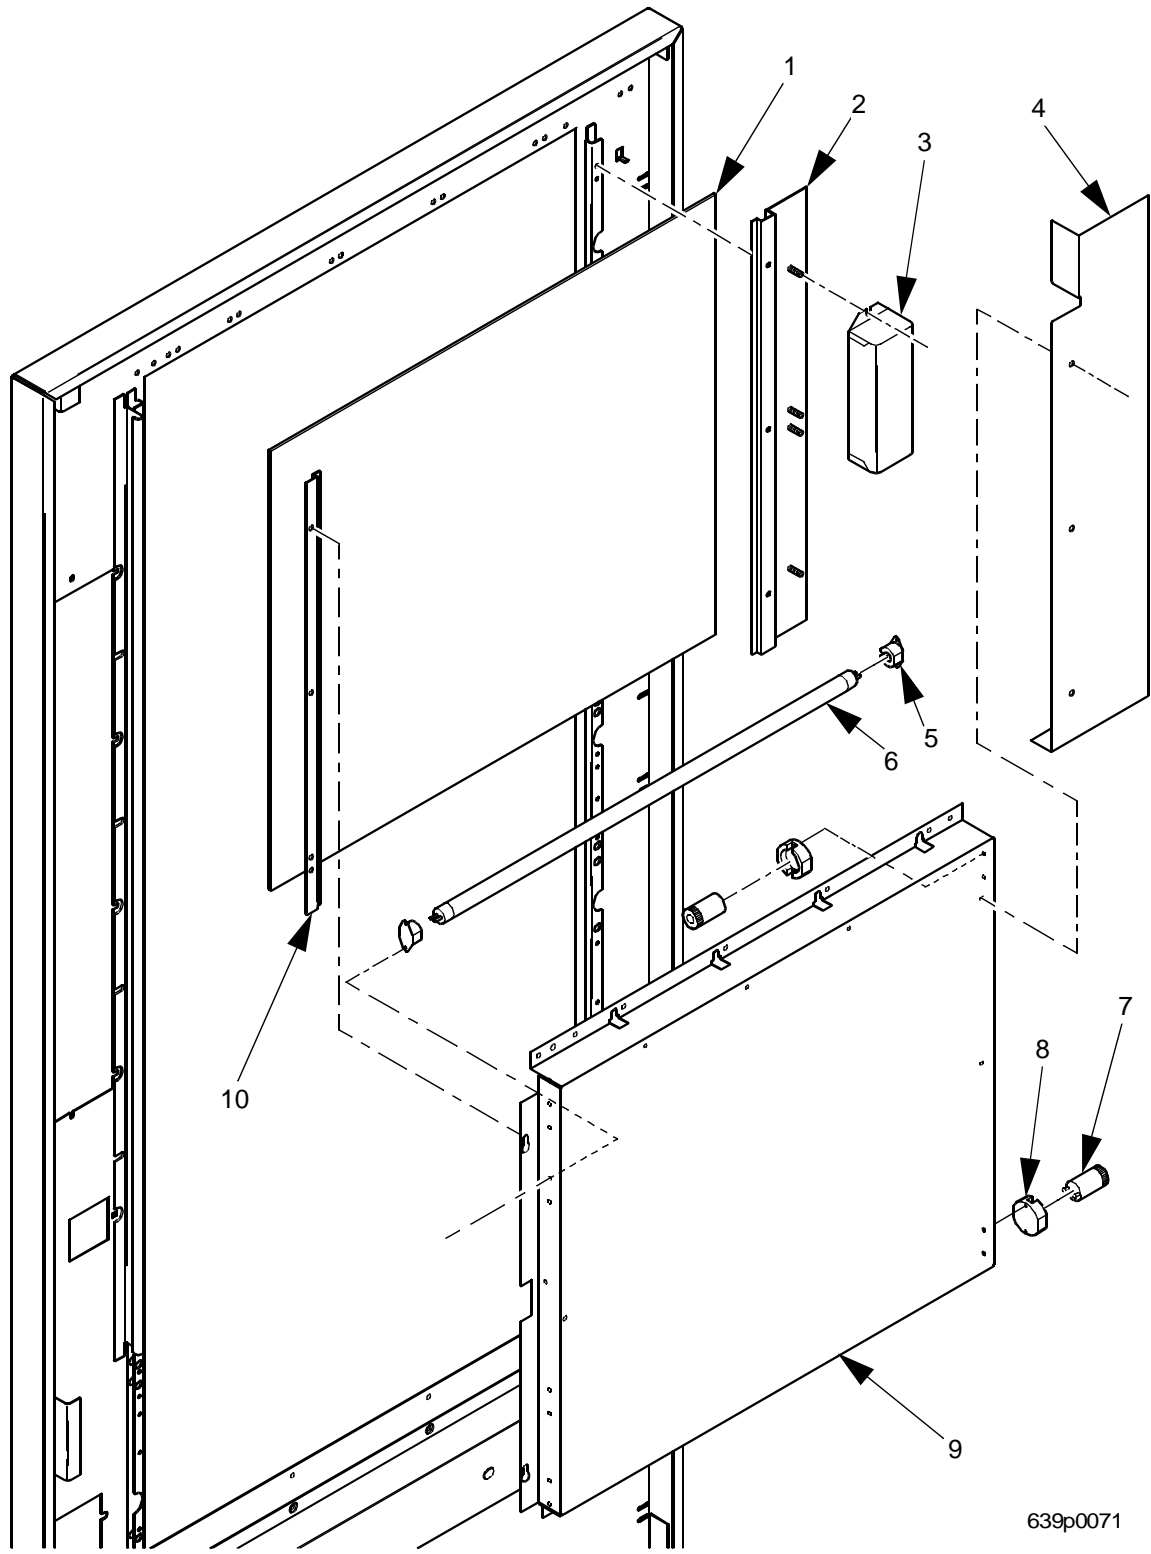

EuroDrink Parts Manual

Figure 10. Center Panel Assembly - Backlit

EuroDrink Parts Manual

TABLE 10. CENTER PANEL ASSEMBLY - BACKLIT

INDEX	PART NUMBER	DESCRIPTION	QTY
1	6342073	CENTER PLATE ASSEMBLY-"T"-GREY	1
	6342074	CENTER PLATE ASSEMBLY-NU WHITE	
	6342098	CENTER PLATE ASSEMBLY-"T"-WHITE	
	6342075	PANEL ASSEMBLY-CENTER TRIM (MILLENNIA STYLE)	
	6342072	CENTER PLATE ASSEMBLY - N.V. BLACK	
2	6342082	COVER-MENU INSERT-THICK	1
3	6342042	INSERT - MENU SELECTIONS - EURO COFFEE - SWEDISH	1
	6342025	INSERT-SELECTIONS-FRENCH	
	6342027	INSERT-MENU SELECTIONS-EURO COFFEE-UK	
	6342028	INSERT-SELECTIONS-SPANISH	
	6362024	INSERT-SELECTIONS.-FD/FB-EURO COFFEE-GERMAN	
	6342089	INSERT-MENU-SELECTIONS-EURO COFFEE-BELGIUM (FLEMISH)	
	6342027	INSERT - MENU - SELECT - EURO COFFEE	
4	6342079	PLATE-BACKING MENU	1
5	6739013	INDICATOR LAMP-28V	1
6	6342080	PLATE-SERVE LIGHT	1
7	6362021	LENS-RECTANGULAR-RED	1
8	G6262033	END CAP-MENU BOARD	2
9	6342081	TRIM-SELECT INSERT	2
10	6342083	TRIM-HORIZONTAL BACKLIT P.O.P.	1