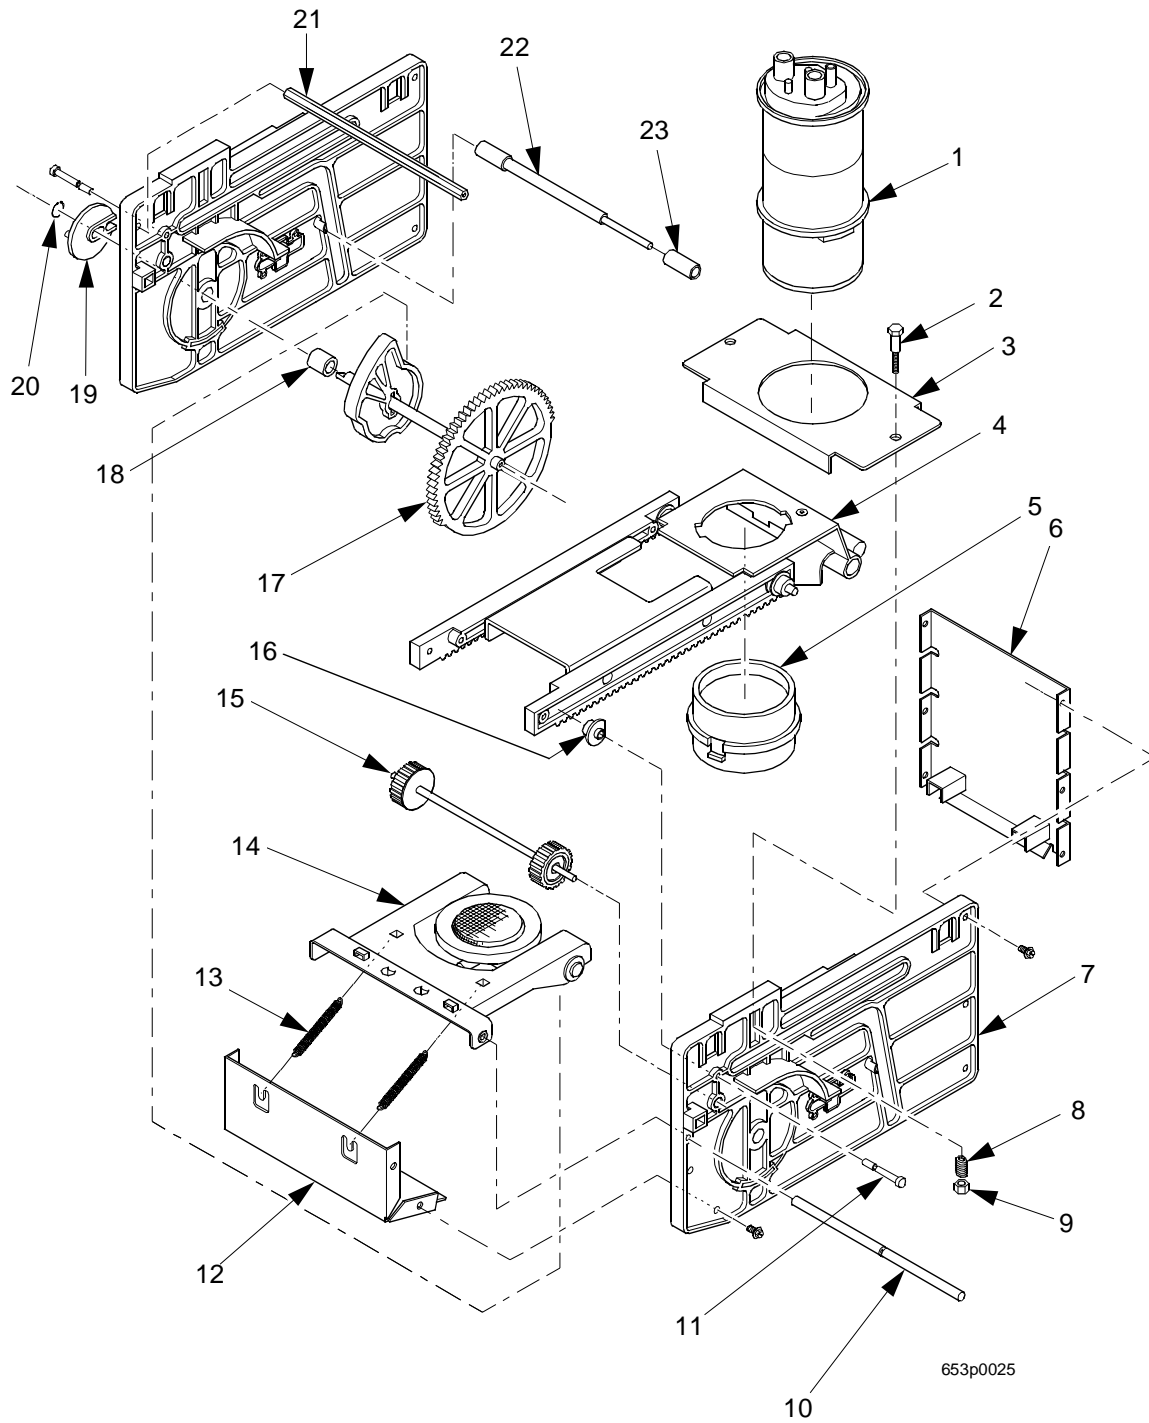

EuroDrink Parts Manual

Figure 42. Single Brewer Assembly (No Filter)

EuroDrink Parts Manual

TABLE 42. SINGLE BREWER ASSEMBLY (NO FILTER)

INDEX	PART NUMBER	DESCRIPTION	QTY
1	6234328	BARREL ASSEMBLY - BREWER (FIGURE 44)	REF
2	6234301	BARREL SUPPORT - BREWER	1
3	6234288	BOLT - 1/4-20 X 1 1/2	1
4	6234001	RACK ASSEMBLY (FIGURE 45)	2
5	6234271	SHAFT - FLIP TOP	1
6	6234270	BASKET - BREWER	1
7	6234225	ROLLER - STOP	2
8	6234215	SPRING - BREWER	2
9	6234295	WALL ASSEMBLY - REAR	1
10	6234273	SCREW - #8-32 X .38 HHS W/LW	12
11	6234223	SIDEWALL - BREWER	2
12	4234308	PIN-ROLLER - SIDEWALL	2
13	6234289	SHAFT - SWING ARM	1
14	6234008	LOCKNUT - #1/4-20	2
15	6234220	GEAR & CAM ASSEMBLY	1
16	6234293	WALL ASSEMBLY - BOTTOM - FRONT	1
17	6234205	SPACER - SINGLE BREWER	1
18	6234200	SPRING	2
19	6234205	SWING ARM ASSEMBLY (INCLUDES INDEX NUMBERS 20 THROUGH 25)	1
20	6234243	EXT. SPRING - SWING ARM	2
21	6234002	SHAFT - RETAINER - .125 DIA	2
22	6234240	SWING ARM ASSEMBLY	1
23	6234375	FUNNEL - COFFEE	1
24	6334019	SEAL - BREWER	1
25	6334019	FILTER SUPPORT - 30 MESH	1
26	6234303	DRIVE CONNECTION - BREWER	1
27	6234222	RETAINING RING - .375 DIA	1
28	6234803	ROLLER - BREWER	2
29	6234007	SPACER - CAM	1
30	6234104	PINION GEAR ASSEMBLY	1
-	6231197	LABEL - CAUTION: HOT WATER HAZARD (AUS./N.Z./U.K./U.S.)	1
	6231213	LABEL - CAUTION: HOT WATER HAZARD (GER)	
	6232293	LABEL - CAUTION: HOT WATER HAZARD (ARG./MEX./SP.)	
	6231220	LABEL - CAUTION: HOT WATER HAZARD (FR.)