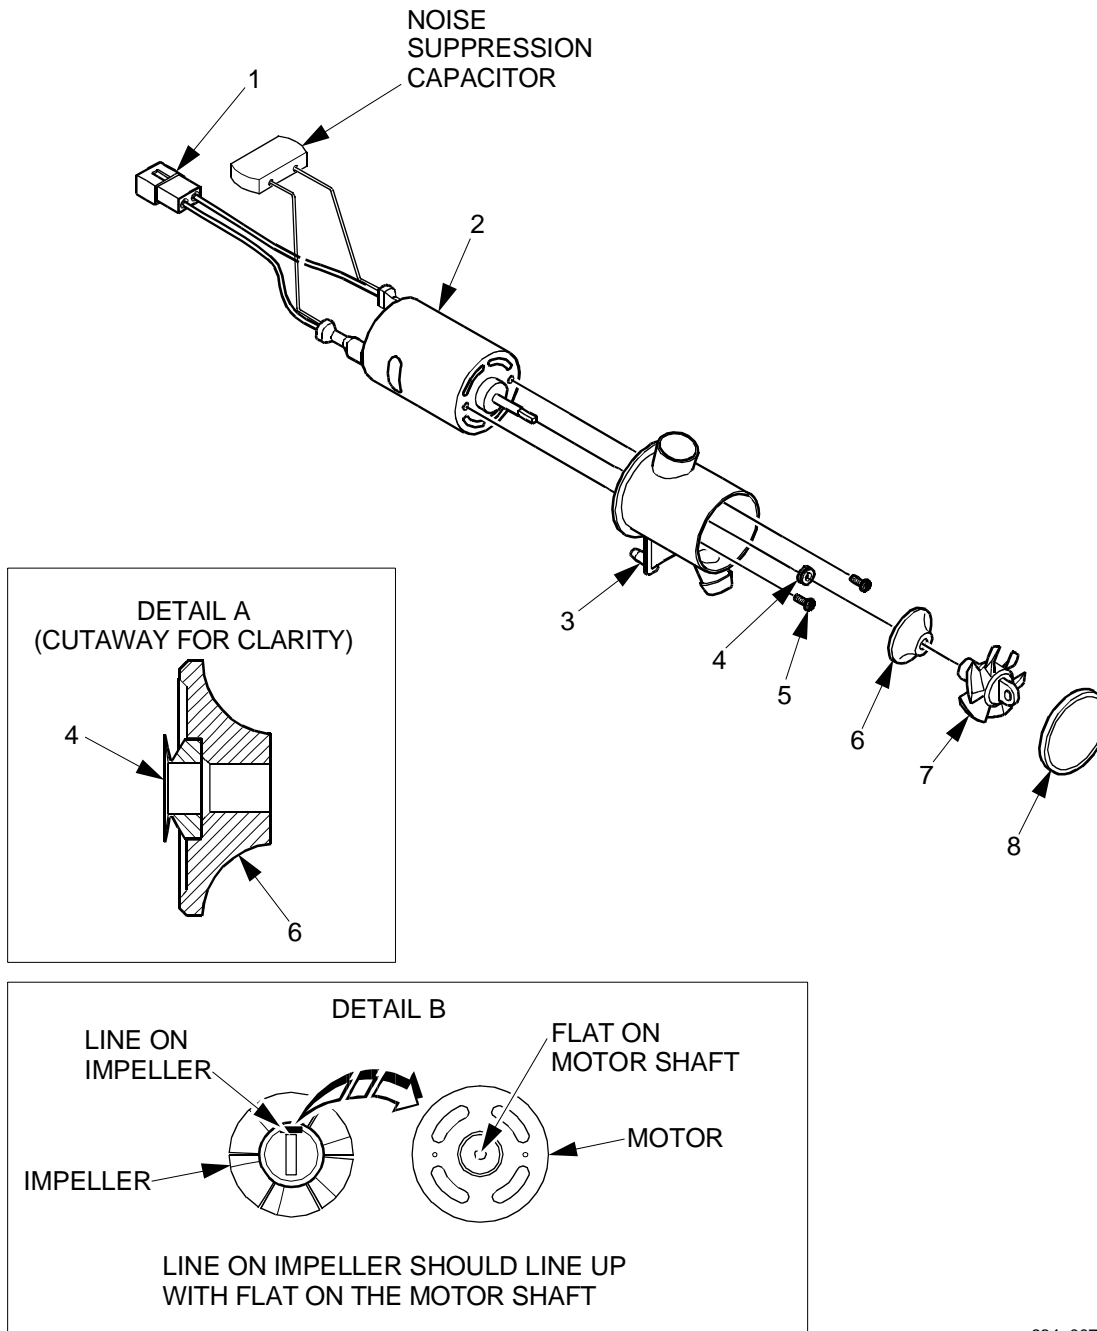

EuroDrink Parts Manual

634p0079

Figure 70. Standard Whipper Assemblies

EuroDrink Parts Manual

TABLE 70. STANDARD WHIPPER ASSEMBLIES

INDEX	PART NUMBER	DESCRIPTION	QTY
-	6237195	WHIPPER ASSEMBLY - DRINK (115 V)	REF
	6337081	WHIPPER ASSEMBLY - DRINK (230 V)	
1	6237157	WIRING HARNESS - WHIPPER MOTOR (115 V) (DOES NOT INCLUDE NOISE SUPPRESSION CAPACITOR)	1
	6339025	HARNESS - WHIPPER MOTOR - SUPPRESSION (230 V)	
2	6237111	MOTOR - WHIPPER - 24 VDC	1
3	6237193	HOUSING - WHIPPER	1
4	6237110	V-RING SHAFT SEAL	1
5	6237119	SCREW	2
6	6237192	SPACER - WHIPPER	1
7	6237194	IMPELLER - WHIPPER	1
8	6337085	COVER - WHIPPER	1
-	6237117	IMPELLER REMOVAL TOOL (PART OF BAG ASSEMBLY)	1