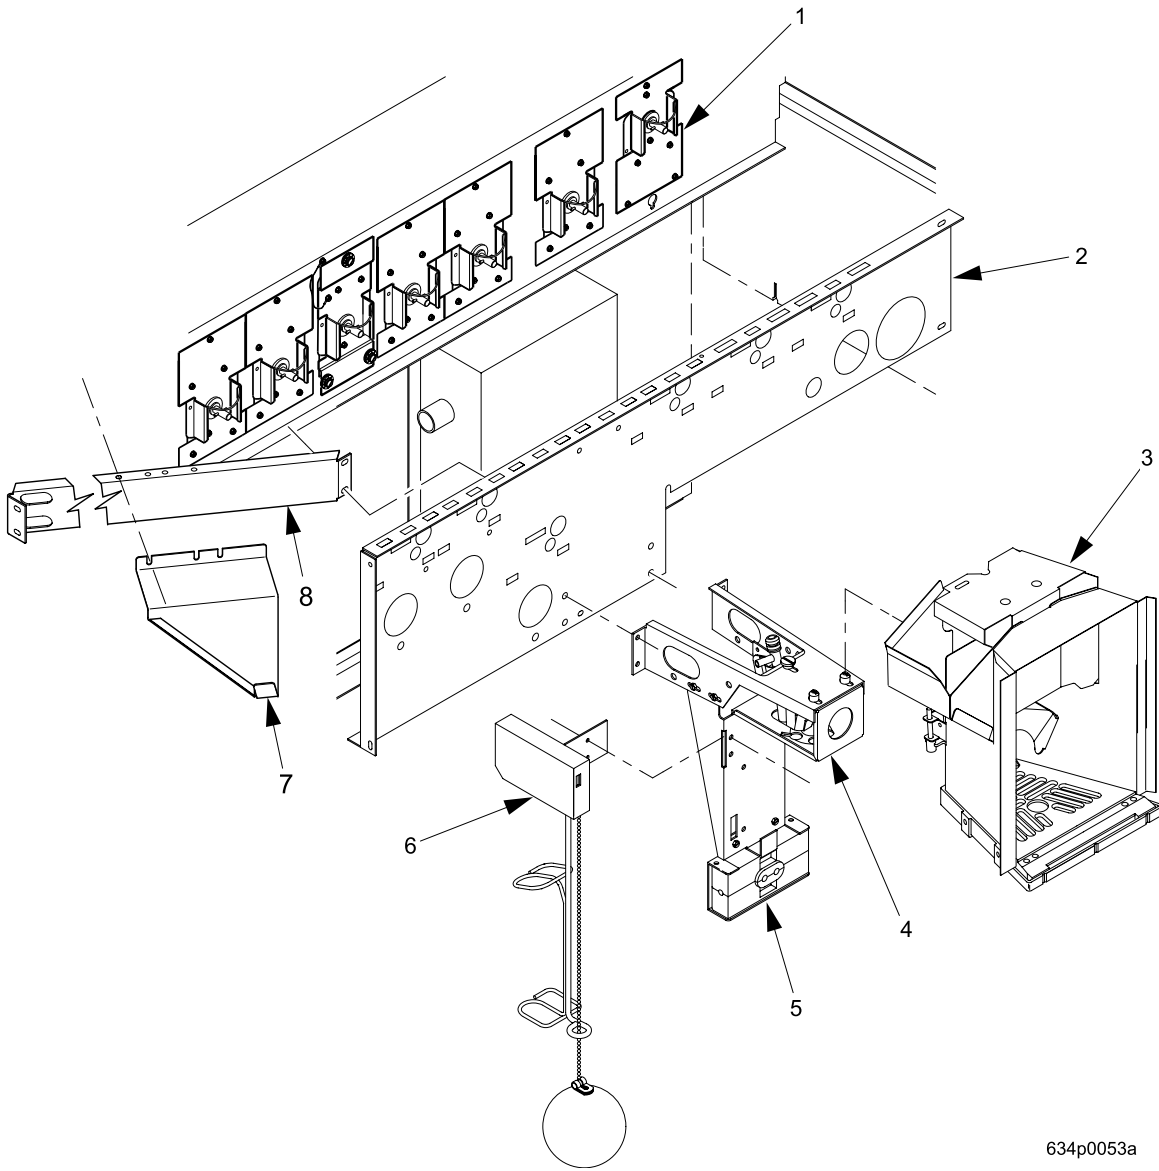

EuroDrink Parts Manual

Figure 30. Cabinet Assembly - Part 4

EuroDrink Parts Manual

TABLE 30. CABINET ASSEMBLY - PART 4

INDEX	PART NUMBER	DESCRIPTION	QTY
1	-	CANISTER MOTOR AND PLATE ASSEMBLIES (TABLE 54)	-
2	-	CANISTER SUPPORT ASSEMBLY (FIGURE 66)	-
3	6261420	CUP DELIVERY ASSEMBLY-DOM (USA, LATIN AMERICA 120, BRAZIL 120, ARGENTINA) (FIGURES 73, 74)	1
	6261409	CUP DELIVERY ASSEMBLY-U.K. (UK, SWEDEN, BRAZIL 230, LATIN AMERICA 230, AUSTRALIA, NEW ZEALAND, SINGAPORE) (FIGURES 73, 74)	
	6261410	CUP DELIVERY ASSEMBLY-FRANCE (FRANCE, BELGIUM) (FIGURES 73, 74)	
	6261413	CUP DELIVERY ASSEMBLY-FINAL-GERMAN (GERMANY) (FIGURES 73, 74)	
4	6551014	SUPPORT ASSEMBLY-CUP STATION (FIGURE 75)	1
5	6231536	MUG SENSOR & BRACKET ASSEMBLY (FIGURE 75)	OPT
6	6231223	OVERFLOW SWITCH ASSEMBLY (FIGURE 75)	1
7	6341027	BRACKET - TUBE RETAINER	1
8	6341007	BRACE - CANISTER SUPPORT	1