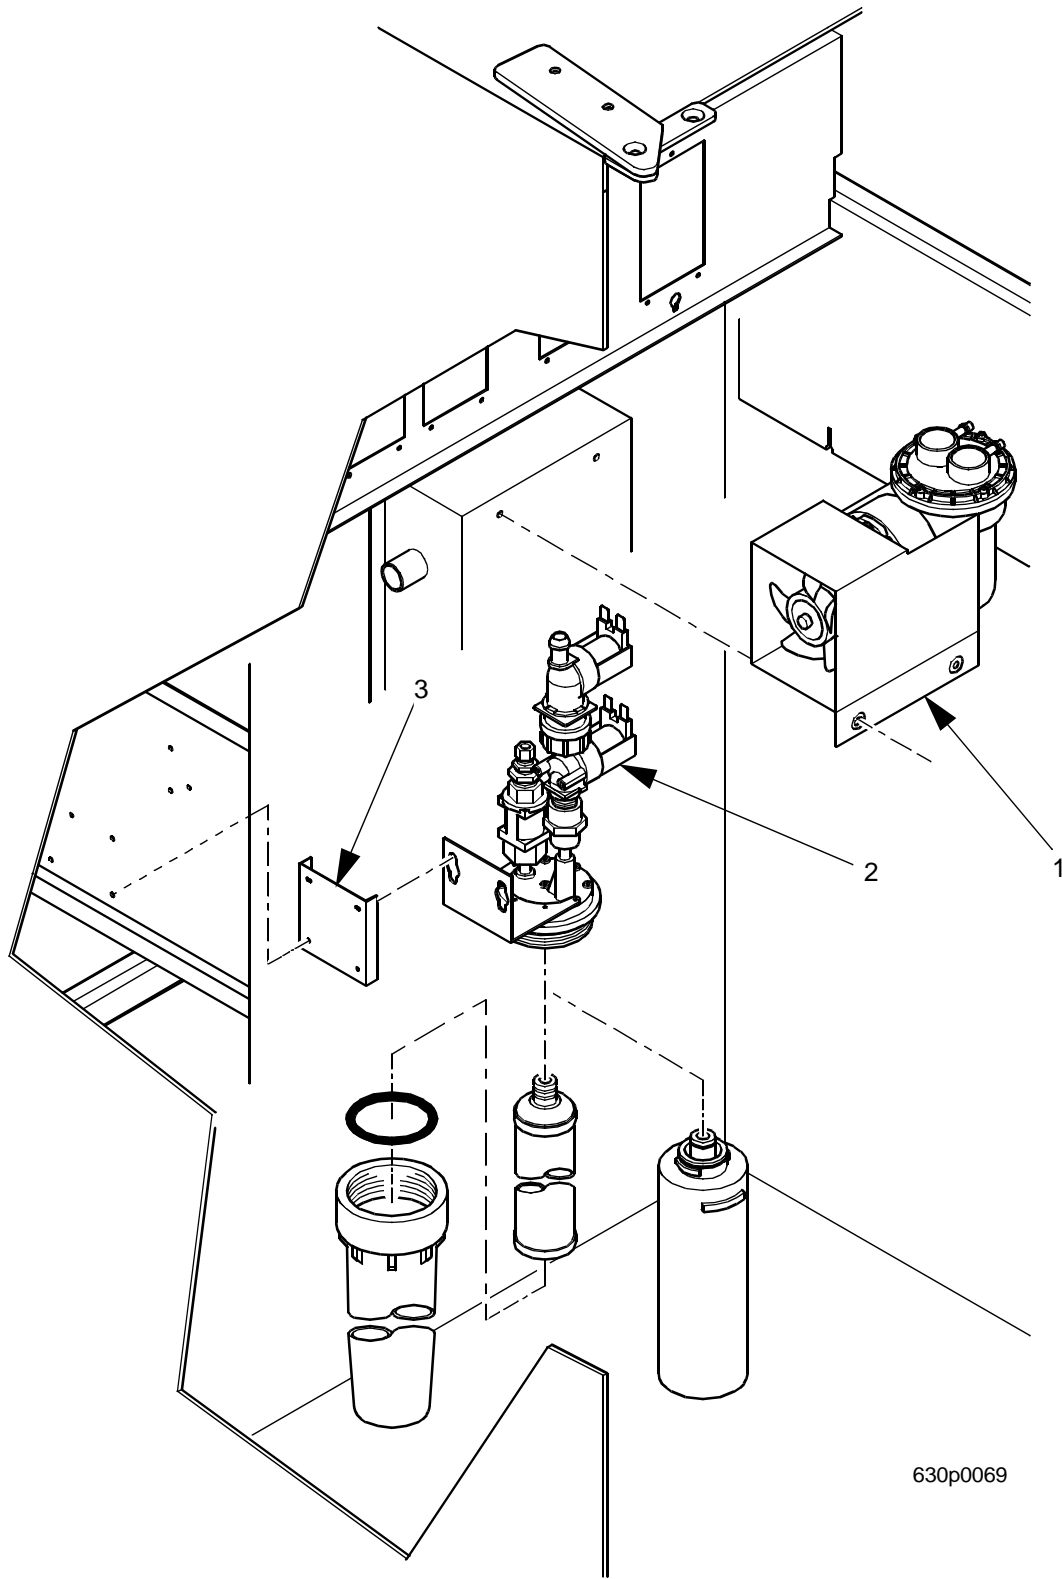

EuroDrink Parts Manual

Figure 30. Cabinet Assembly - Part 4

EuroDrink Parts Manual

TABLE 30. CABINET ASSEMBLY - PART 4

INDEX	PART NUMBER	DESCRIPTION	QTY
1	-	CANISTER MOTOR AND PLATE ASSEMBLIES (TABLE 54)	-
2	-	CANISTER SUPPORT ASSEMBLY (FIGURE 66)	-
3	6261420	CUP DELIVERY ASSEMBLY-DOM (USA, LATIN AMERICA 120, BRAZIL 120, ARGENTINA) (FIGURES 73, 74)	1
	6261409	CUP DELIVERY ASSEMBLY-U.K. (UK, SWEDEN, BRAZIL 230, LATIN AMERICA 230, AUSTRALIA, NEW ZEALAND, SINGAPORE) (FIGURES 73, 74)	
	6261410	CUP DELIVERY ASSEMBLY-FRANCE (FRANCE, BELGIUM) (FIGURES 73, 74)	
	6261413	CUP DELIVERY ASSEMBLY-FINAL-GERMAN (GERMANY) (FIGURES 73, 74)	
4	6551014	SUPPORT ASSEMBLY-CUP STATION (FIGURE 75)	1
5	6231536	MUG SENSOR & BRACKET ASSEMBLY (FIGURE 75)	OPT
6	6231223	OVERFLOW SWITCH ASSEMBLY (FIGURE 75)	1
7	6341027	BRACKET - TUBE RETAINER	1
8	6341007	BRACE - CANISTER SUPPORT	1