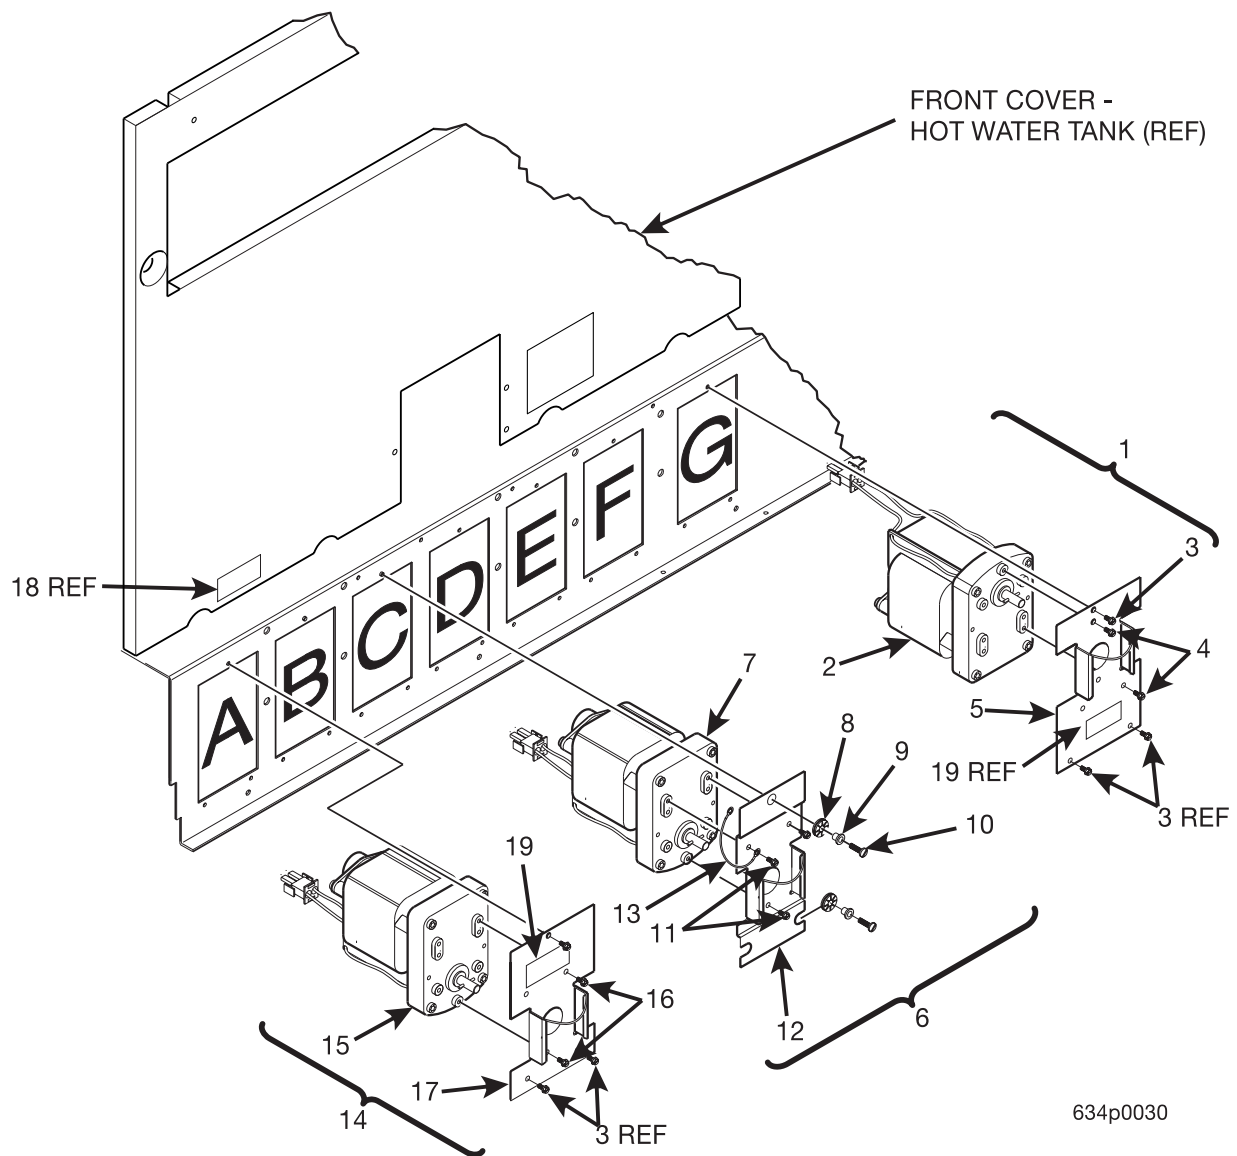

EuroDrink Parts Manual

Figure 72. Canister Motor and Plate Assemblies

EuroDrink Parts Manual

TABLE 72. CANISTER MOTOR AND PLATE ASSEMBLIES

INDEX	MOTOR POSITION	INGREDIENT	APPLICATION		MOTOR RPM	PART NUMBER	QTY
			115 V	230 V			
1	A	CHOCOLATE			200	6237436	QUANTITIES VARY WITH MACHINE CONFIGURATION.
					167	6408001	
14	B	SUGAR SUB			60	6237437	
					53	6337001	
1	B	SOUP OR INTERNATIONAL COFFEE			200	6237436	
					167	6408001	
6	C	WHITENER			200	6237184	
					167	6337003X	
1	D	SUGAR			200	6237436	
					167	6408001	
14	E	INSTANT TEA			60	6237437	
					53	6337001	
14	F	FREEZE DRY DECAF			200	6237436	
					167	6408001	
1	F	FRESH BREW DECAF			200	6237438	
					167	6408002	
14	G	FREEZE DRY COFFEE			200	6237436	
					167	6408001	
1	G	FRESH BREW COFFEE			200	6237438	
					167	6408002	

NOTE: SEE PART 2 OF THIS TABLE FOR DETAILS OF MOTOR AND PLATE ASSEMBLIES