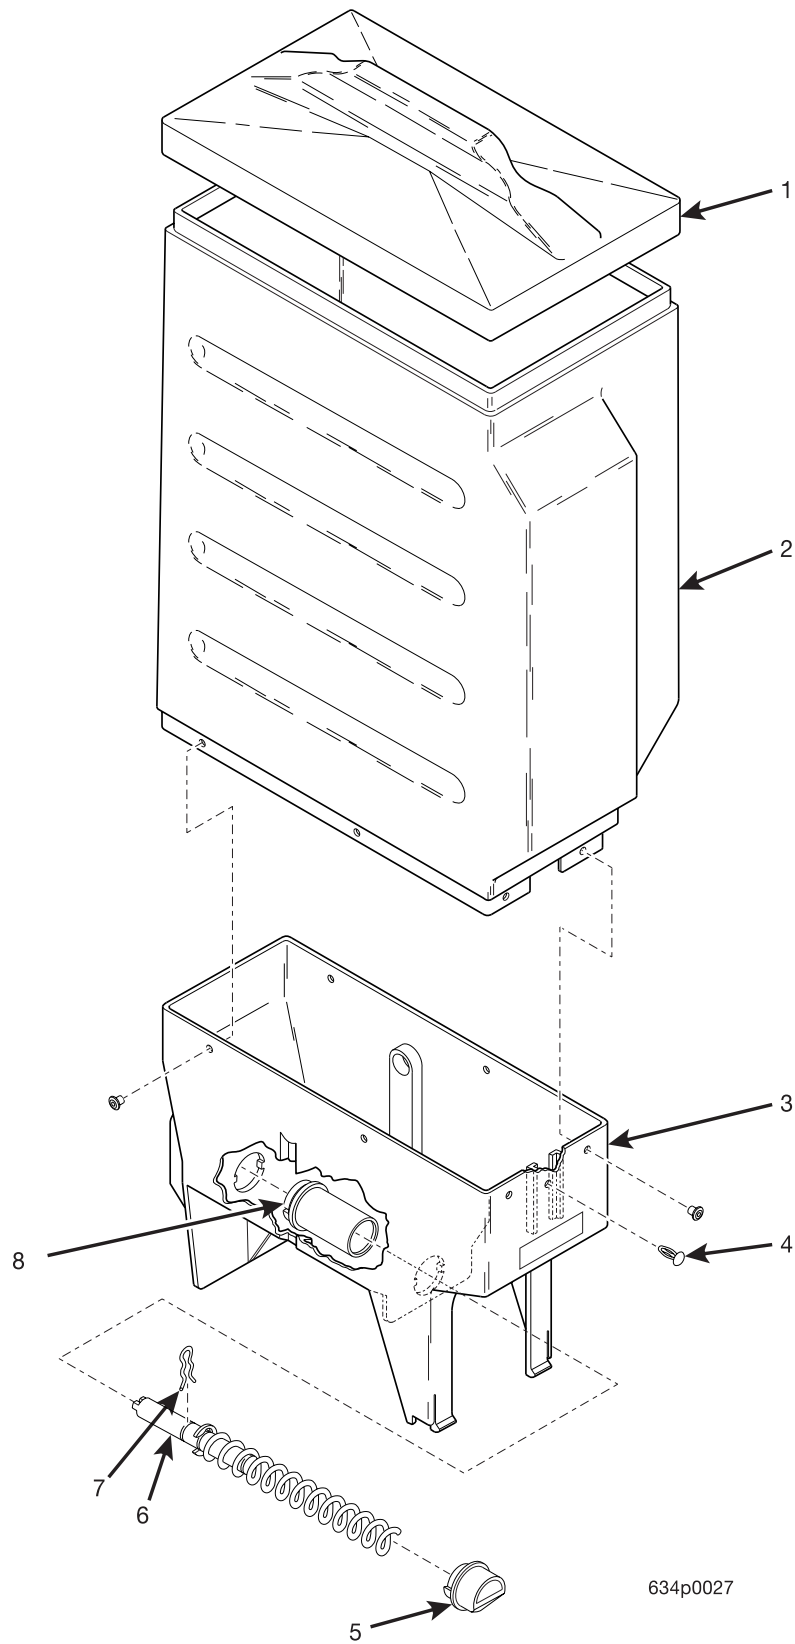

EuroDrink Parts Manual

Figure 55. Canister Assembly 6237420

EuroDrink Parts Manual

TABLE 55. CANISTER ASSEMBLY 6237420

INDEX	PART NUMBER	DESCRIPTION	QTY
-	6237420	CANISTER ASSEMBLY - LEAF TEA - HIGH CAPACITY	-
1	6237066	LID - CANISTER	1
2	6337026	SLEEVE - CANISTER	1
3	6237062	CANISTER BASE	1
4	6237053	FASTENER - PUSH IN	1
5	6237080	NOZZLE - DISPENSING	1
6	6237095	AUGER AND SHAFT ASSEMBLY	1
7	6337020	CLIP - BEARING	1
8	6237014	BEARING - CANISTER	1