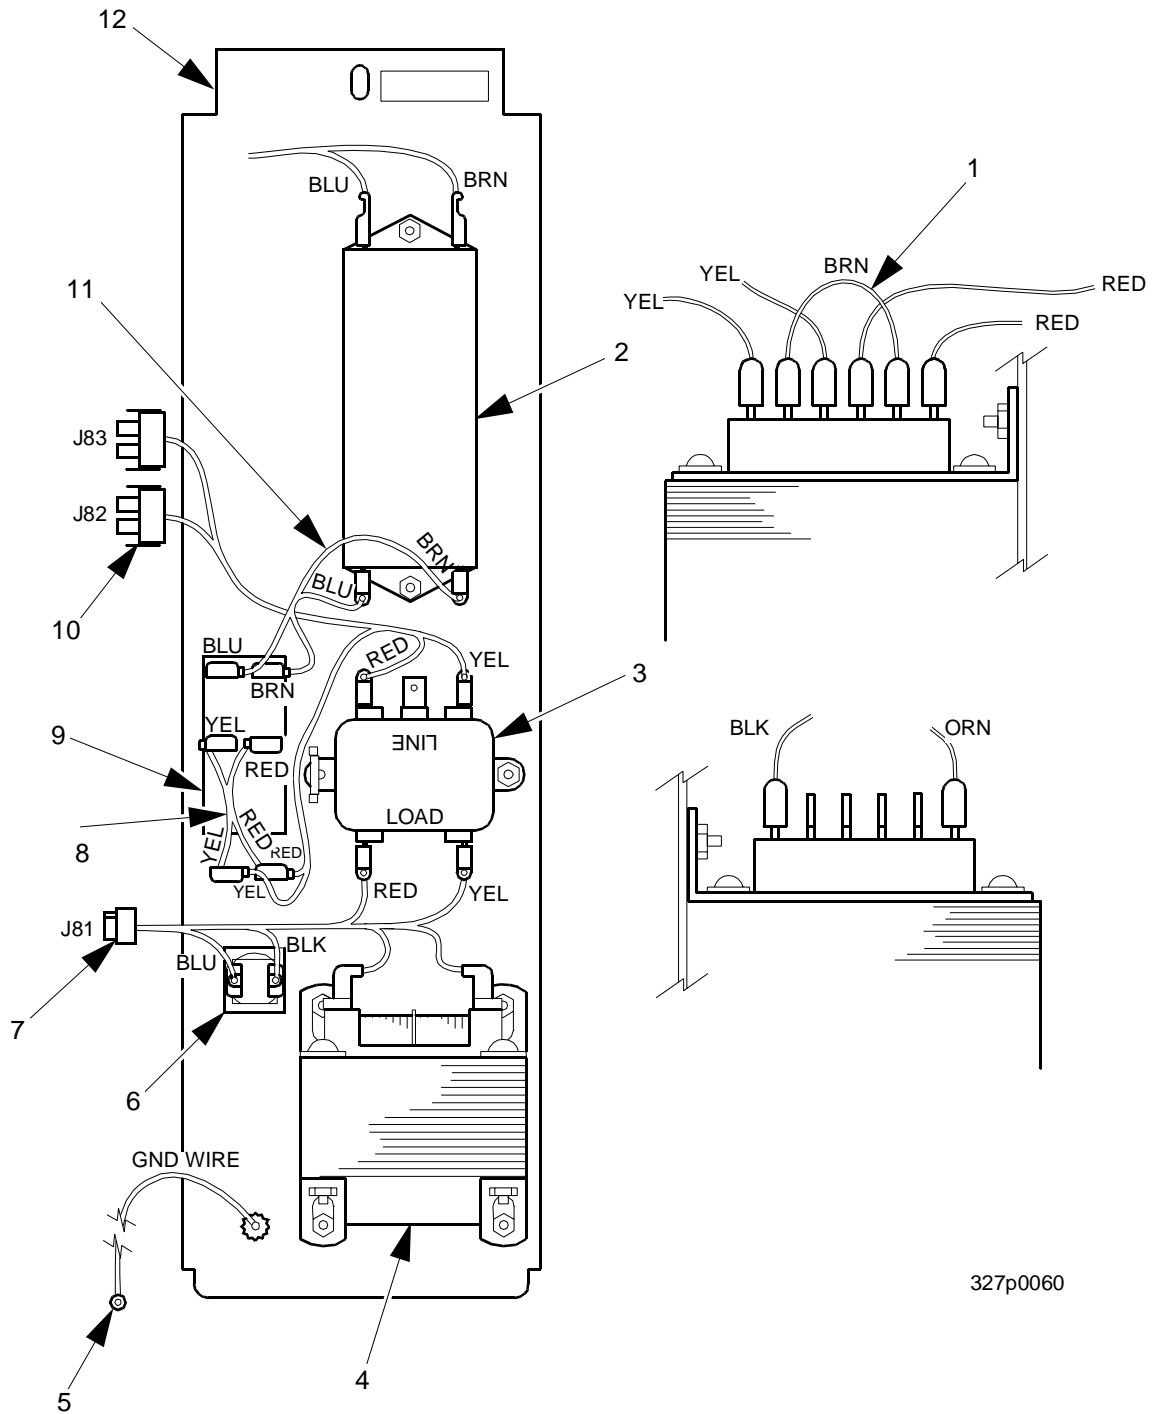

EuroDrink Parts Manual

Figure 41. Power Panel Assembly - 230 V - France, Germany, Sweden

EuroDrink Parts Manual

TABLE 41. POWER PANEL ASSEMBLY - 230 V - FRANCE, GERMANY, SWEDEN

INDEX	PART NUMBER	DESCRIPTION	QTY
-	4521041	POWER PANEL ASSY-230V FR/GER	REF
1	4279001	JUMPER-230V-XFMR PRI	1
2	9989110	FILTER-POWER LINE-EMI	1
3	9989100	INTERFERENCE FILTER	1
4	9989046	24V XFMR-DUAL PIR.-.187 TERM	1
5	9984094	WIRE-GROUND-14"	1
6	9989674	CIRCUIT BREAKER-4 AMP	1
7	1709001	JUMPER-TRANSFORMER-FOREIGN	1
8	4529002	JUMPER-FRENCH/GERMAN SWITCH	1
9	9984627	CIRCUIT BREAKER/SWITCH-16 AM	1
10	1709000	HARNESS-POWER PANEL-FOREIGN	1
11	6849015	JUMPER-POWER SW	1
12	4521036	PLATE-HOUSING-PANEL-FR/GER.	1