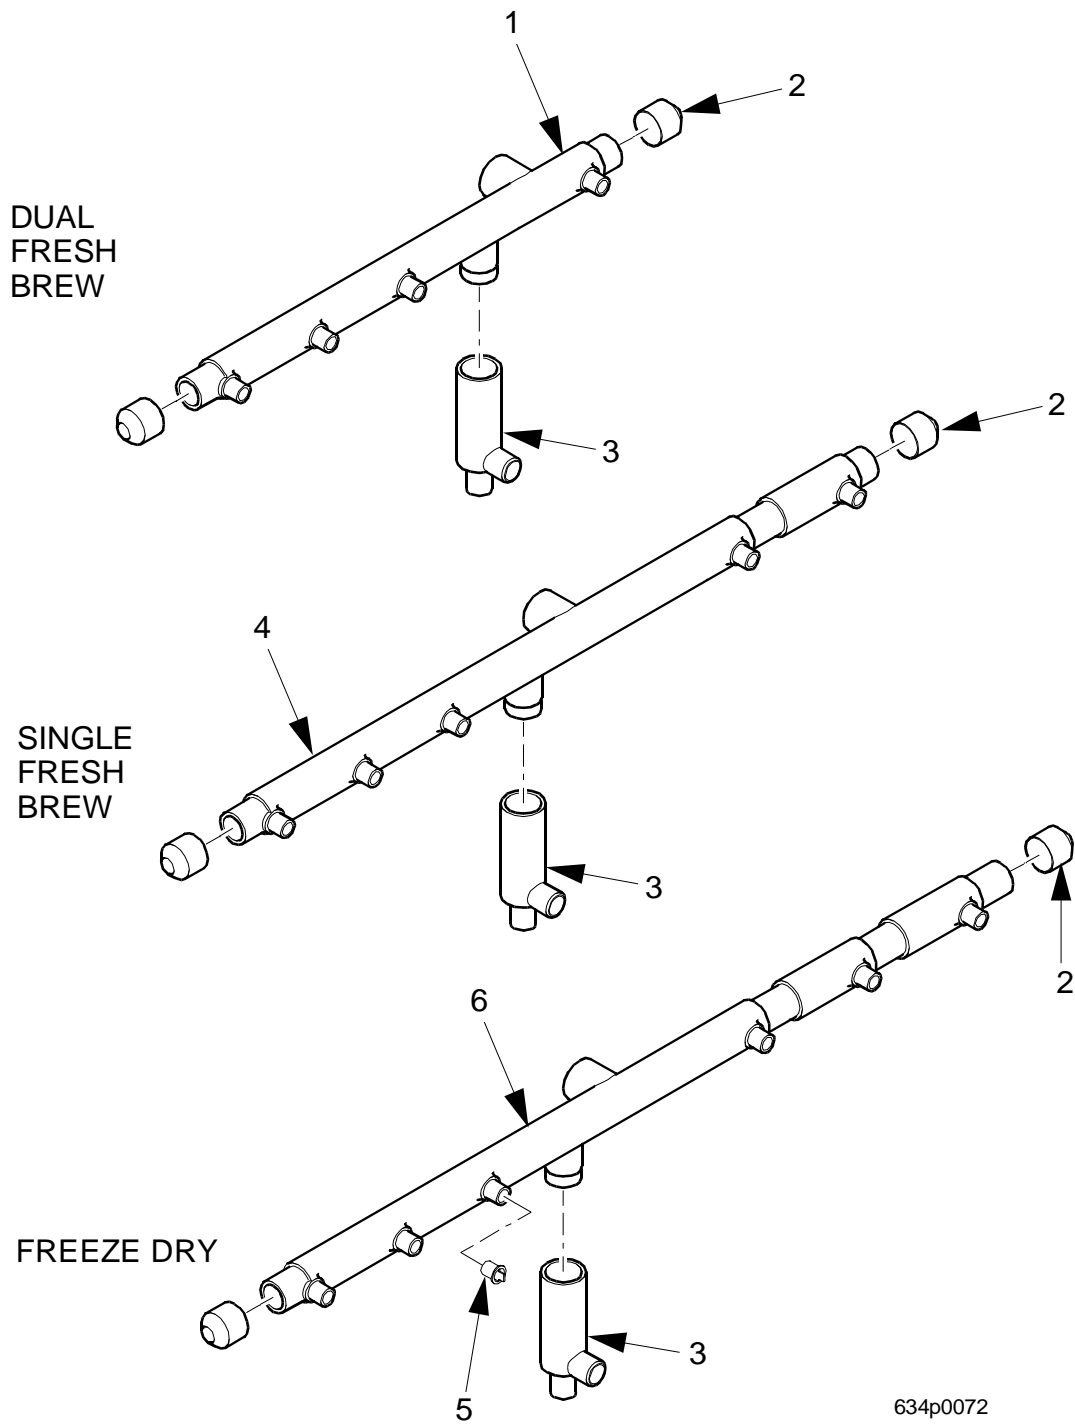

EuroDrink Parts Manual

Figure 53. Rear Vent Assemblies

EuroDrink Parts Manual

TABLE 53. REAR VENT ASSEMBLIES

INDEX	PART NUMBER	DESCRIPTION	QTY
1	6247008	VENT SHELF - DUAL FRESH BREW	-
2	6237335	VINYL CAP - 1.00 I.D X .50 LONG - .38 HOLE	2
3	6237336	VENT - EXTENSION - SUGAR/LIGHTENER	1
4	6247005X	VENT - SHELF - SINGLE FRESH BREW	(OPT)
5	6237303	PLUG - CENTER PULL - .56 (USE WHEN INTERNATIONAL COFFEE IS NOT PRESENT)	OPT.
6	6267301	VENT - SHELF - FREEZE DRY	(OPT)