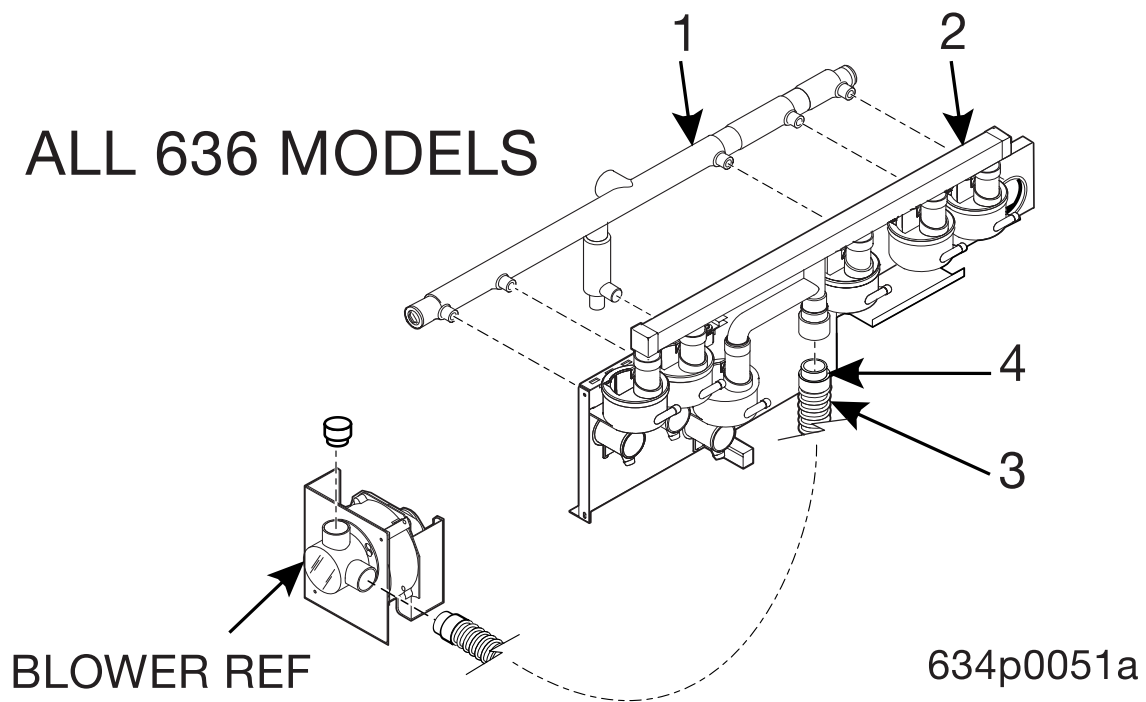

TABLE 50. MIXING BOWL AND BREWER VENTILATION SYSTEM

ALL 636 MODELS

Figure 50. Mixing Bowl and Brewer Ventilation System