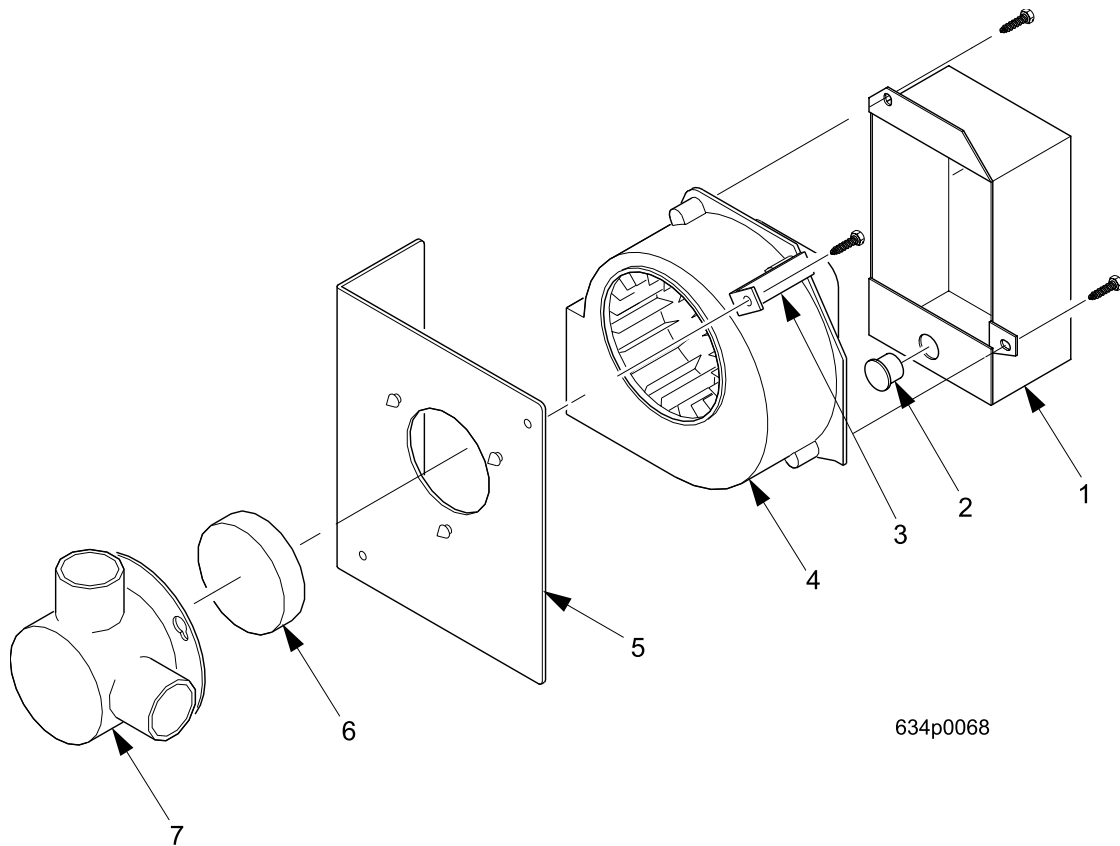

EuroDrink Parts Manual

Figure 37. Bracket, Blower, and Cover Assembly

EuroDrink Parts Manual

TABLE 37. BRACKET, BLOWER, AND COVER ASSEMBLY

INDEX	PART NUMBER	DESCRIPTION	QTY
--	6331089	BRACKET, BLOWER, AND COVER ASSEMBLY 115 V. (FD) (636)	OPT
	6331090	BRACKET, BLOWER, AND COVER ASSEMBLY 230 V. (FD) (636)	
	6301006	BRACKET, BLOWER, AND COVER ASSEMBLY 110 V. (FB) (634)	
	6391057	BRACKET, BLOWER, AND COVER ASSEMBLY 230 V. (FB) (634)	
1	6231074	GUARD - BLOWER MOTOR (636)	1
	6391020	COVER PLATE - BLOWER (634) (NOT SHOWN)	
2	3502097	BUSHING #OCB-500	1
3	6231553	TIE DOWN - BLOWER ASSEMBLY	2
4	4312210	BLOWER ASSEMBLY - 120V	1
	4312211	BLOWER ASSEMBLY - 230V	
5	6231550	BRACKET ASSEMBLY - BLOWER MOUNTING (U.S.)	1
6	6237340	FILTER - EXHAUST BLOWER	1
7	6237342	HOUSING - EXHAUST BLOWER	1