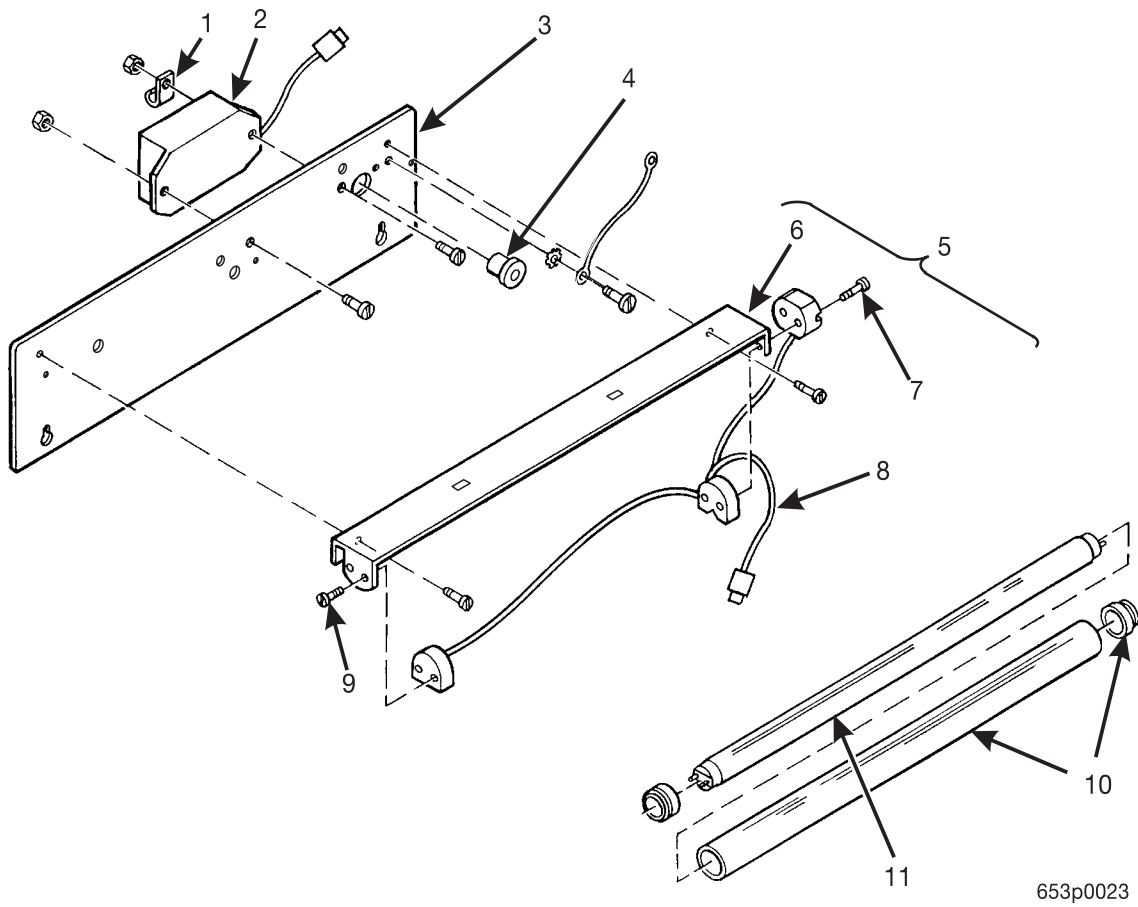

EuroDrink Parts Manual

Figure 32. Service Light and Bracket Assembly - U.S.

EuroDrink Parts Manual

TABLE 32. SERVICE LIGHT AND BRACKET ASSEMBLY - U.S.

INDEX	PART NUMBER	DESCRIPTION	QTY
-	6231372	SERVICE LIGHT/BRACKER ASSEMBLY - 115V	1
1	1452139	RETAINER - HARNESS	1
2	3151058	BALLAST ASSEMBLY	1
3	6231559	BRACKET - SERVICE LIGHT	1
4	3106154	BUSHING - #SB875	1
5	6231232	LIGHT ASSEMBLY - FLUORESCENT (INCLUDES INDEX NUMBERS 6-9)	1
6	2272036	BRACKER - LOWER LIGHT	1
7	3107171	SCREW - #4-36 X 5/8	2
8	2346016	HARNESS - FLUORESCENT LIGHT	1
9	1452076	SCREW - #4-36 X .437	2
10	6232305	LAMP SLEEVE AND END CAPS ASSEMBLY	1
11	2222096	FLUORESCENT LAMP	1