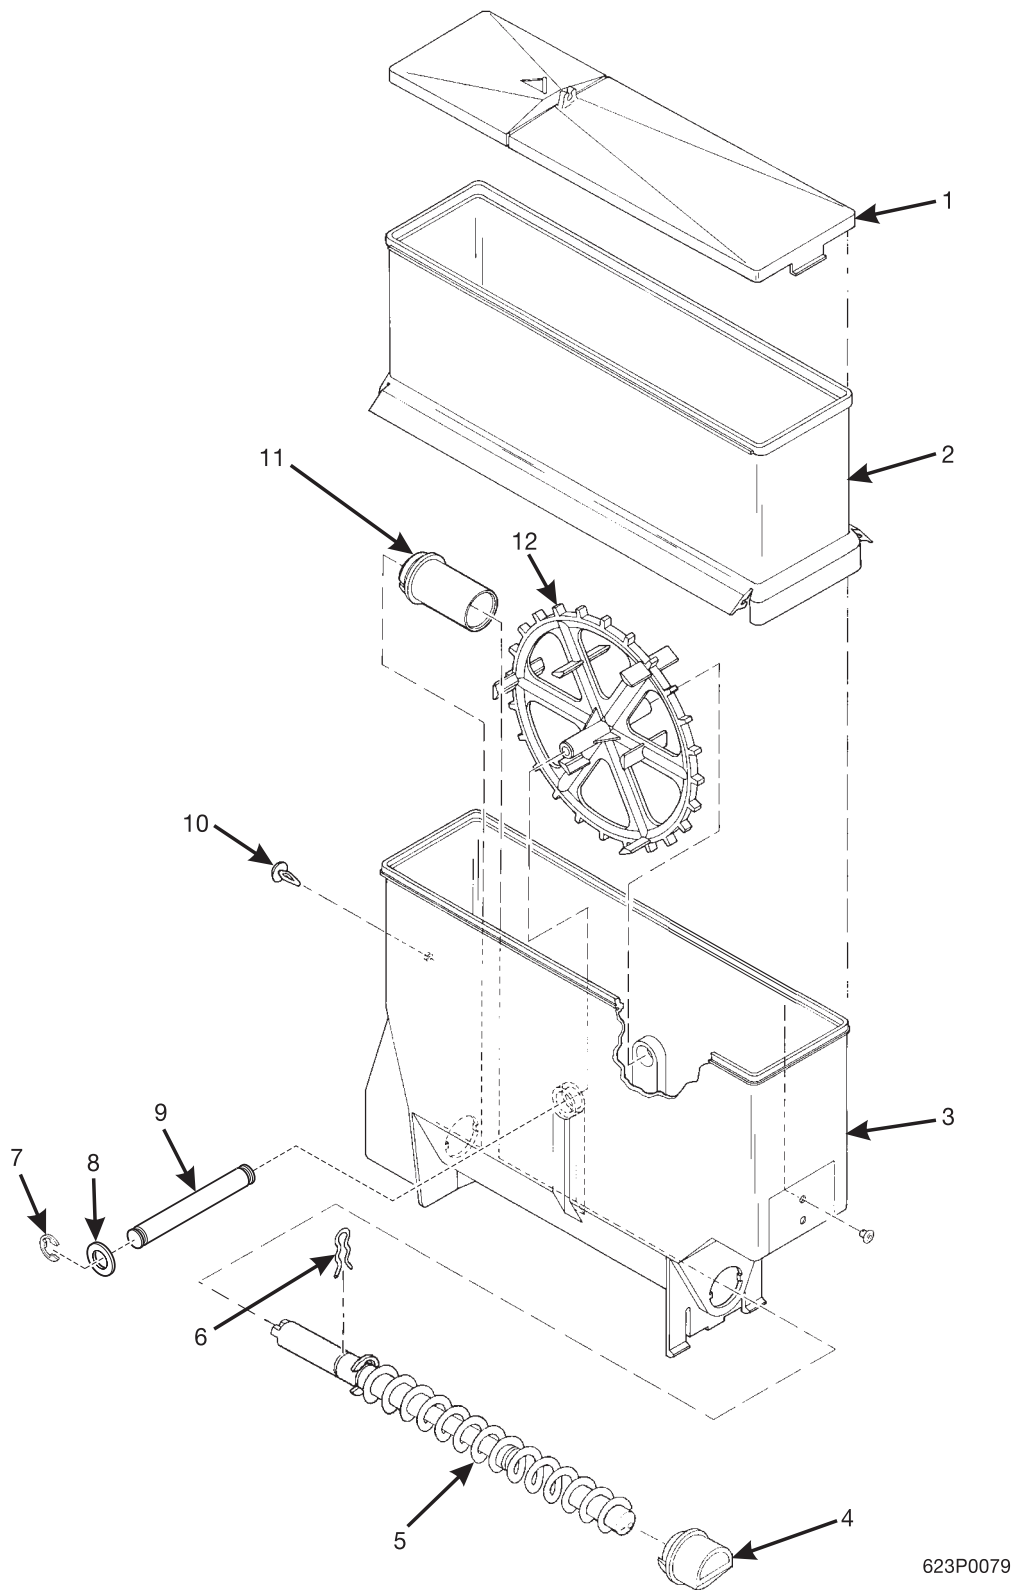

EuroDrink Parts Manual

Figure 60. Canister Assembly 6537025

EuroDrink Parts Manual

TABLE 60. CANISTER ASSEMBLY 6537025

INDEX	PART NUMBER	DESCRIPTION	QTY
-	6237449	CANISTER ASSEMBLY - 1 SLV - W/MIXING	-
1	6237023	LID - CANISTER	1
2	6237008	SLEEVE - CANISTER 4 IN	1
3	6237176	BASE - CANISTER	1
4	6237063	NOZZLE - DISPENSING - CANISTER	1
5	6537018	AUGER AND SHAFT ASSEMBLY (INCLUDES THE NEXT 3 ITEMS)	1
-	6537017	AUGER-CANISTER	1
-	6237025	RETAINING RING-"E"-.500	1
-	6337016	SHAFT-AUGER-LONG	1
6	6337020	CLIP - SPRING	1
7	9900415	RETAINING RING REINF E TYP.1	2
8	6237116	WASHER - SEAL - WEAR PLATE	2
9	6237167	SHAFT - CANISTER	1
10	6237053	FASTENER - PUSH IN	1
11	6237014	BEARING - CANISTER	1
12	6237181	MIXING WHEEL	1