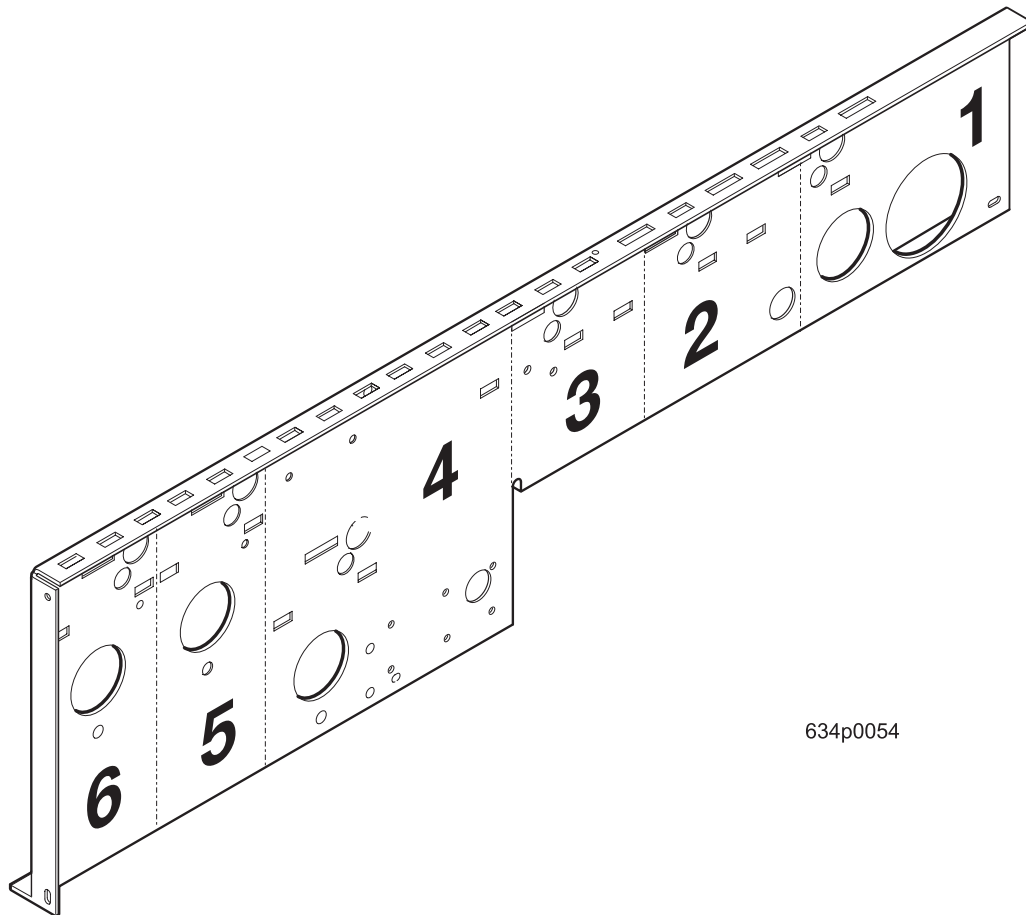

EuroDrink Parts Manual

634p0054

Figure 68. Mixing Bowl and Whipper Positions

EuroDrink Parts Manual

TABLE 68. MIXING BOWL AND WHIPPER POSITIONS

POSITION	PRODUCT	IS WHIPPER PRESENT?	MIXING BOWL ASSEMBLY	WHIPPER ASSEMBLIES			
				115 V		230 V	
				STANDARD 6237195	NESTLE 6367037	STANDARD 633708	NESTLE 6367020
1	COFFEE, DECAF, TEA	NO	6337076	-	-	-	-
2	COFFEE, DECAF, TEA	NO	6337076	-	-	-	-
3	FD COFFEE, FD DECAF, FD TEA	YES	6337078	6237195	-	6337081	-
		NO	6337079	-	-	-	-
4	CONDIMENTS	YES	6337079	6237195	6367037	6337081	6367020
5	SOUP	YES	6337078	6237195	-	6337081	-
		NO	6337076	-	-	-	-
6	CHOCOLATE	YES	6337078	6237155	-	6337081	-