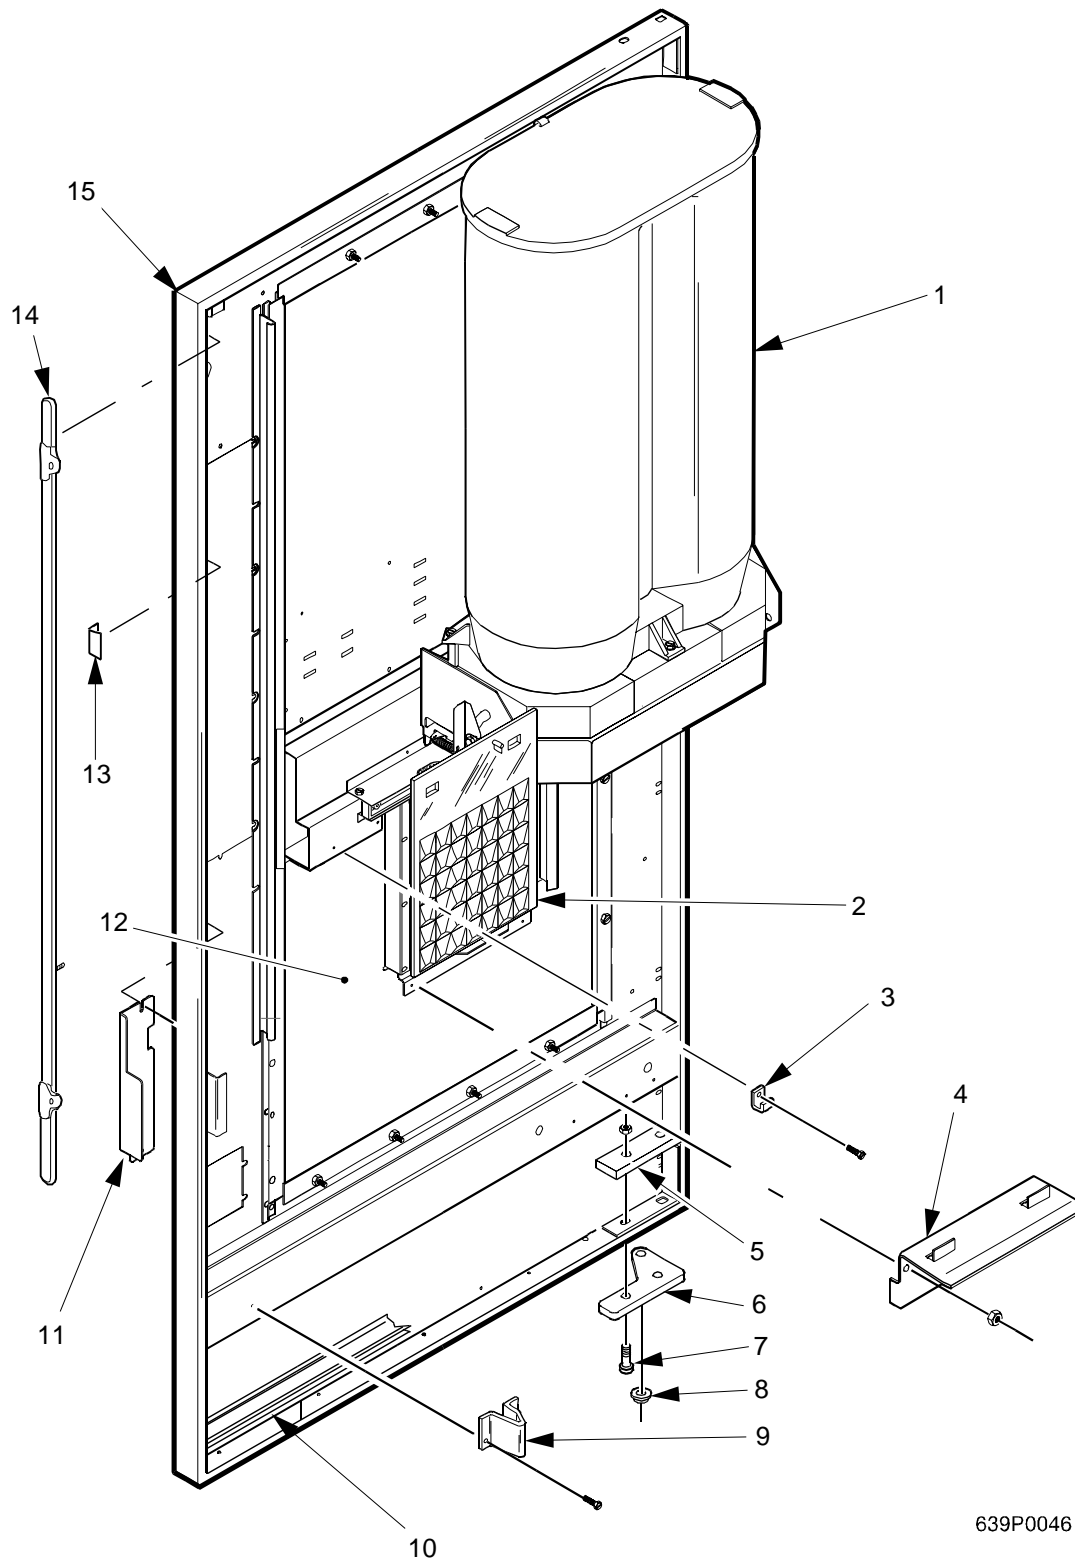

EuroDrink Parts Manual

Figure 8. Door Assembly Interior - All Styles

EuroDrink Parts Manual

TABLE 8. DOOR ASSEMBLY INTERIOR - ALL STYLES

INDEX	PART NUMBER	DESCRIPTION	QTY
1	6263000	MECH & CANISTER ASSEMBLY S-7 (FIGURE 15)	1
2	-	DELIVERY DOOR (FIGURE 20)	1
3	3142138	HANGER CUP STATION	1
4	6342040	LIFT BRACKET-CUP STATION	1
5	6232028	PLATE ASSEMBLY-HINGE MOUNTING	1
6	6232031	HINGE ASSEMBLY-DOOR-LOWER	1
7	6232208	WELD SCREW-#1/4-20 X 1"LG	2
8	4242145	BEARING-THRUST-LOWER HINGE	1
9	6231164	BRACKET-DOOR SUPPORT	1
10	6262046	SANITATION FILLER STRIP	1
11	1572196	CHANNEL-FILLER-LOCK (MILLENNIA STYLE)	1
12	-	CENTER PANEL ASSEMBLY-WITHOUT BACKLIT OPTION (FIGURE 9)	REF
	-	CENTER PANEL ASSEMBLY-WITH BACKLIT OPTION (FIGURE 10)	
	-	HOUSING AND ELECTRICAL COMPONENT ASSEMBLY - 120V - WITH BACKLIT OPTION (FIGURE 11)	
13	1472250	GUIDE-LOCK BAR	1
14	1472178	LOCK BAR ASSEMBLY	1
15	1582069	WELD ASSEMBLY-DOOR-NV BLACK	1