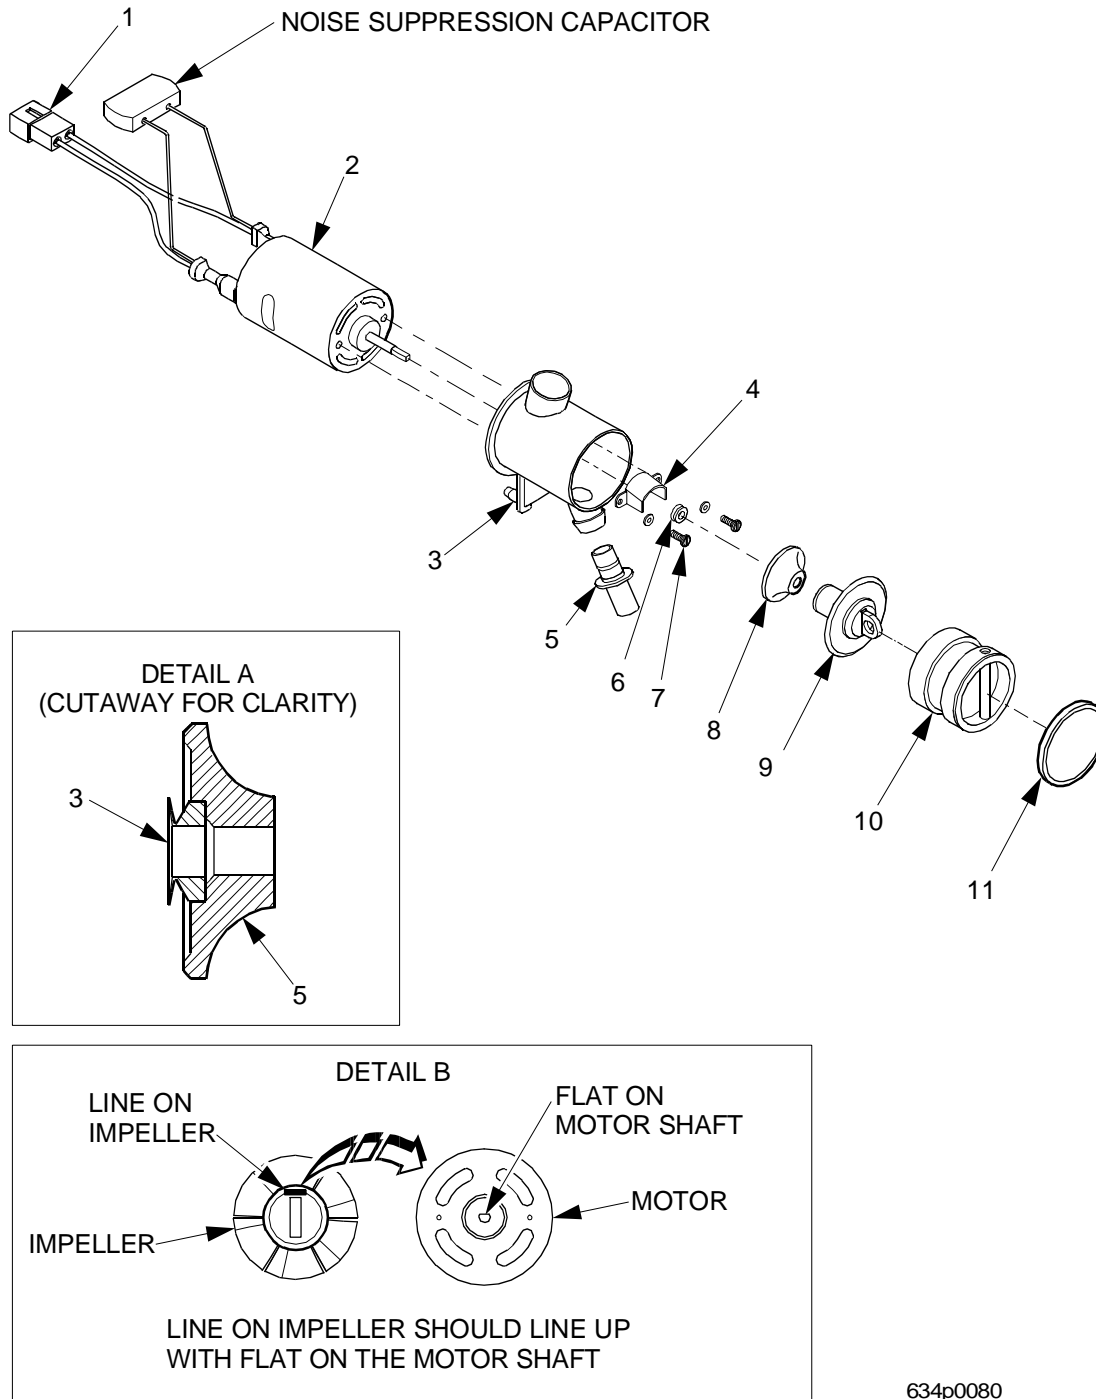

EuroDrink Parts Manual

Figure 71. Nestle Whipper Assemblies

EuroDrink Parts Manual

TABLE 71. NESTLE WHIPPER ASSEMBLIES

INDEX	PART NUMBER	DESCRIPTION	QTY
-	6367037	WHIPPER ASSEMBLY - NESTLE - 115 V	REF
	6367020	WHIPPER ASSEMBLY - NESTLE - 230 V	
1	6237155	HARNESS - WHIPPER MOTOR - 115 V	1
	6339025	HARNESS - WHIPPER MOTOR - SUPPRESSION - 230 V	
2	6237111	MOTOR - WHIPPER - 24 VDC	1
3	6237193	HOUSING-WHIPPER	-
4	6337083	SEAL COVER-WHIPPER-NESTLE	-
5	6367040	RESTRICTOR-WHIPPER/NESTLE	-
6	6237110	V RING-SHAFT SEAL	-
7	6237119	SCREW-M3XL.5-6GX6MM-SPH	-
8	6237192	SPACER-WHIPPER	-
9	6367023	DISK ASSEMBLY-WHIPPER/NESTLE	-
10	6367019	PLUG & PIN ASSY-WHIP.-NESTLE	-
11	6337085	COVER-WHIPPER	-