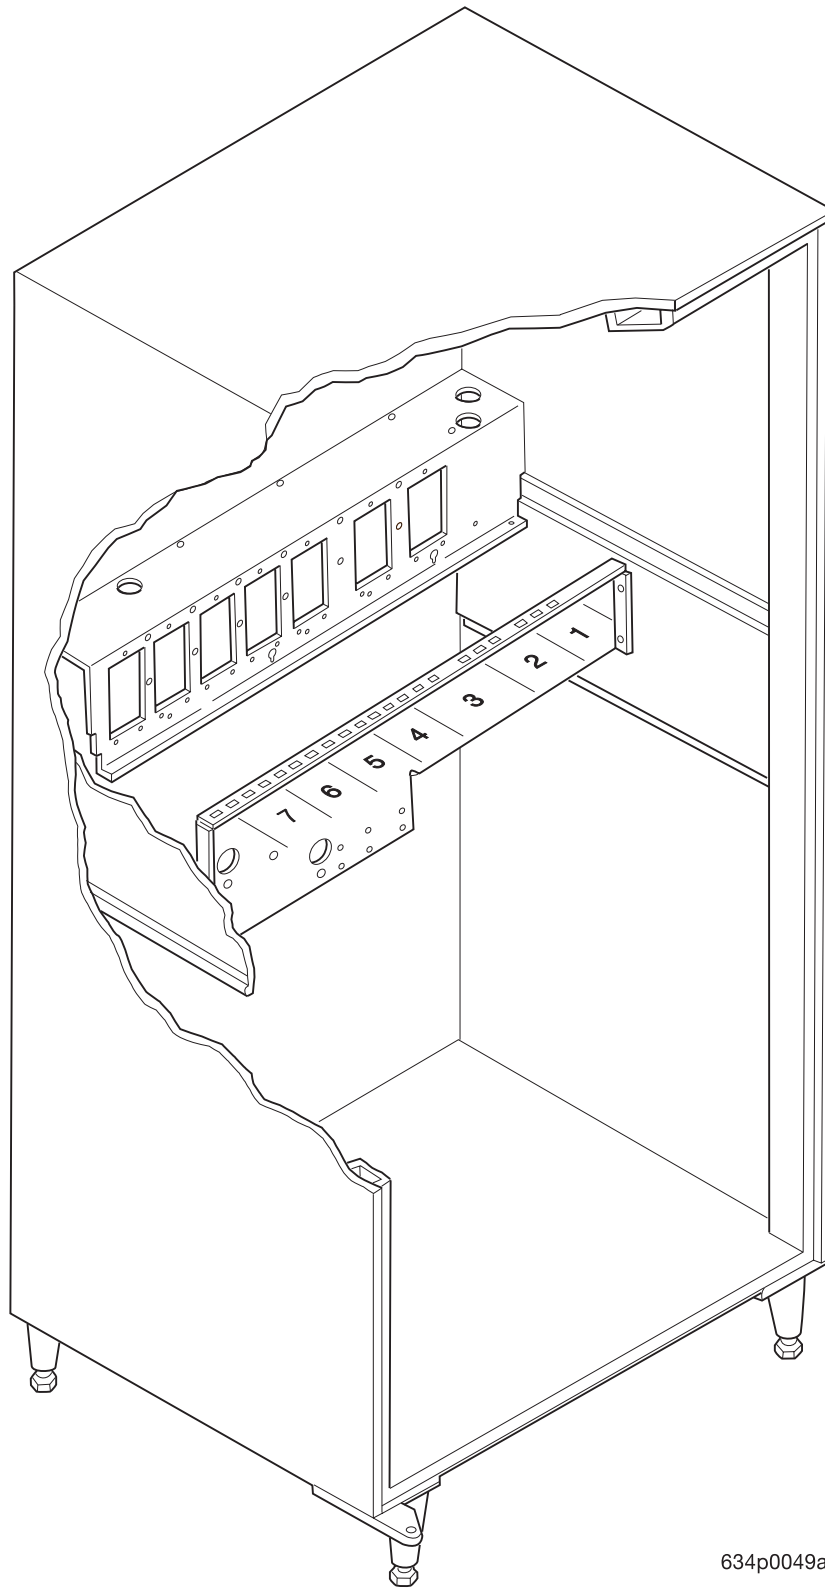

EuroDrink Parts Manual

TABLE 53. REAR VENT ASSEMBLIES

INDEX	PART NUMBER	DESCRIPTION	QTY
1	6247008	VENT SHELF - DUAL FRESH BREW	-
2	6237335	VINYL CAP - 1.00 I.D X .50 LONG - .38 HOLE	2
3	6237336	VENT - EXTENSION - SUGAR/LIGHTENER	1
4	6247005X	VENT - SHELF - SINGLE FRESH BREW	(OPT)
5	6237303	PLUG - CENTER PULL - .56 (USE WHEN INTERNATIONAL COFFEE IS NOT PRESENT)	OPT.
6	6267301	VENT - SHELF - FREEZE DRY	(OPT)

EuroDrink Parts Manual

634p0049a

Figure 54. Canister Options and Positions