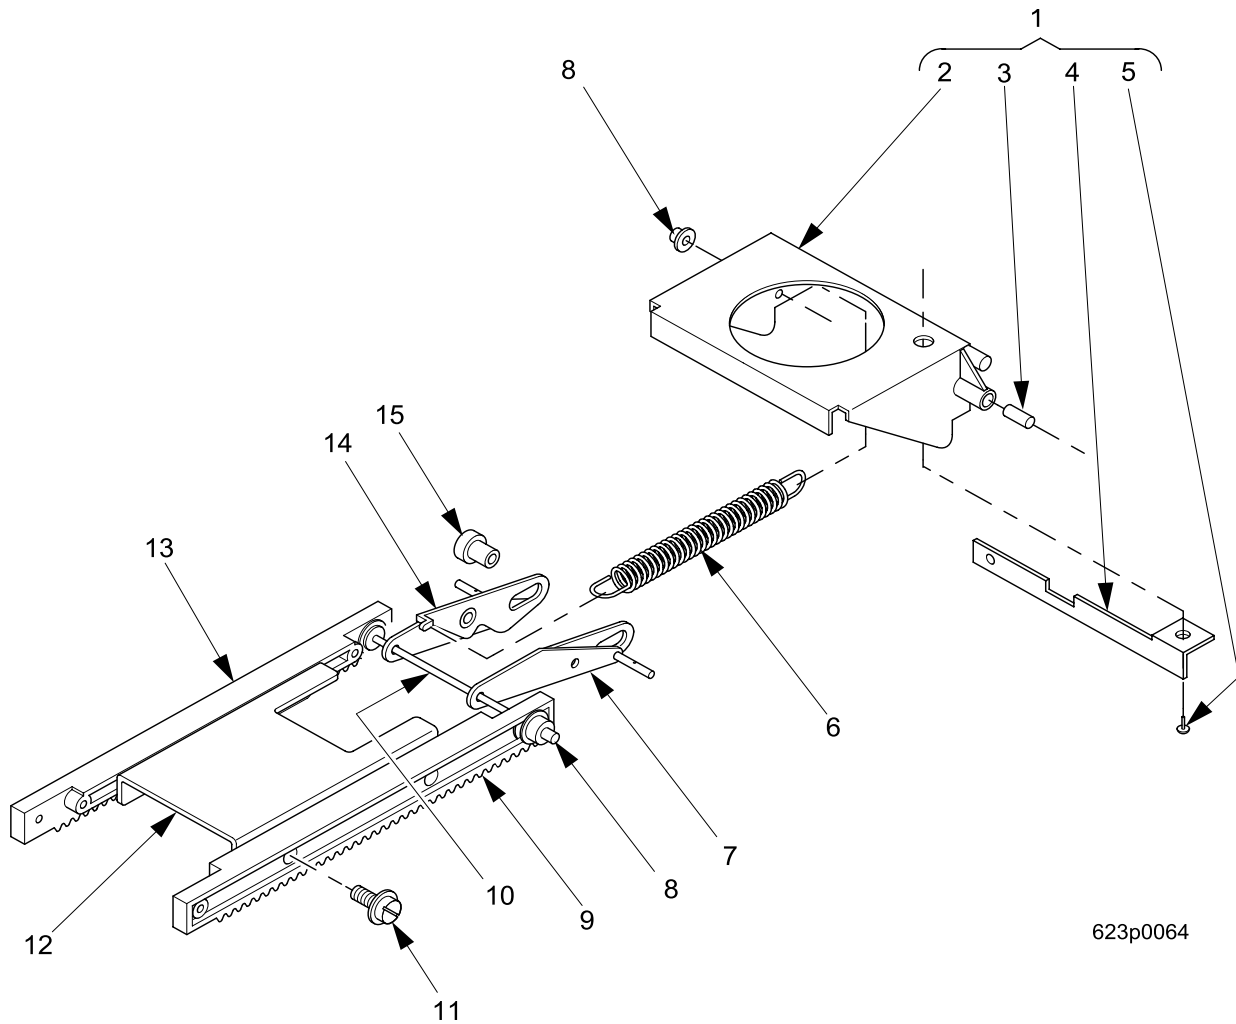

EuroDrink Parts Manual

623p0064

Figure 45. Rack Assembly - Single Brewer

EuroDrink Parts Manual

TABLE 46. RACK ASSEMBLY - SINGLE BREWER

INDEX	PART NUMBER	DESCRIPTION	QTY
-	6234001	RACK ASSEMBLY - BREWER	REF
1	6234222	ROLLER - BREWER	4
2	6234116	BASKET HOUSING ASSEMBLY (INCLUDES INDEX NUMBERS 3 THROUGH 6)	1
3	6234250	BASKET HOUSING & WIPER ASSEMBLY	1
4	6234278	BEARING - RETURN LEVER ROLLER	2
5	6234118	FLAT SPRING - BASKET HOUSING	1
6	6204211	SCREW - #6-32 X 1/4 PHS T/C SS	1
7	6234256	SPRING - FLIP	2
8	6234261	ROLLER LINKAGE ASSEMBLY - RIGHT	1
9	6234275	RACK ASSEMBLY - RIGHT - BREWER	1
10	6234110	SHAFT - FLIP	1
11	6234295	SCREW - #8-32 X .38 HHS W/LW	4
12	6234120	BRACKER ASSEMBLY - RACK	1
13	6234274	RACK ASSEMBLY - LEFT - BREWER	1
14	6234260	ROLLER LINKAGE ASSEMBLY - LEFT	1
15	6234292	RETURN LEVER ROLLER ASSEMBLY	2