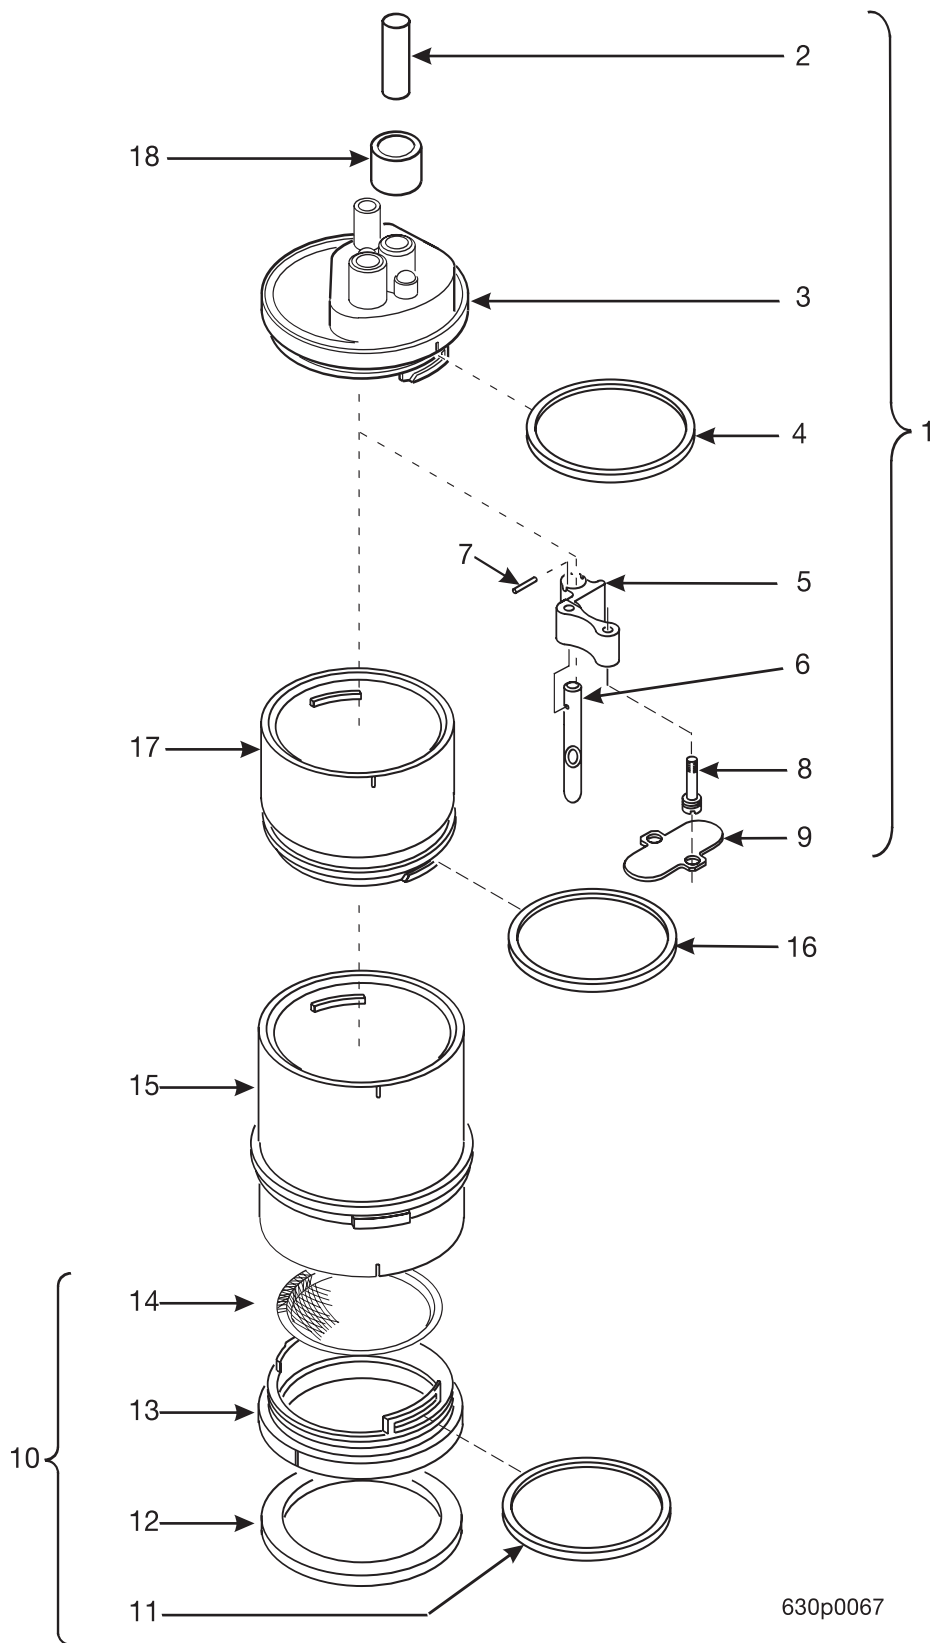

EuroDrink Parts Manual

Figure 44. Barrel Assembly - Single Brewer

EuroDrink Parts Manual

TABLE 44. BARREL ASSEMBLY - SINGLE BREWER

INDEX	PART NUMBER	DESCRIPTION	QTY
-	6234328	BARREL ASSEMBLY - SINGLE BREWER	REF
1	6134152	MANIFOLD ASSEMBLY - HOSE-BREW BARREL (INCLUDES INDEX NUMBERS 2 THROUGH 9)	1
2	6134192	PLUG BREWER MANIFOLD	1
3	6134178	MANIFOLD & INSERT ASSEMBLY - BREWER	1
4	6104193	QUAD RING SEAL	1
5	6204229	DEFLECTOR - MANIFOLD	1
6	6134197	TUBE - AIR JET	1
7	6106107	ROLL PIN	1
8	6134173	SHOULDER SCREW	2
9	6134155	VALVE - MANIFOLD - BREWER BARREL	1
10	6234305	LOWER INSERT ASSEMBLY - BREWER BARREL (INCLUDES INDEX NUMBERS 11 THROUGH 14)	1
11	6104193	QUAD RIND SEAL	1
12	6234375	SEAL - BREWER	1
13	6104181	LOWER INSERT BREWER BARREL	1
14	6234302	SCREEN - BREWER BARREL	1
15	6104184	BREWER BARREL	1
16	6104193	QUAD RING SEAL	1
17	6234213	EXTENTION - BREWER BARREL	1
18	6234207	TUBE - .375 ID X .562 OD X .75 L	1