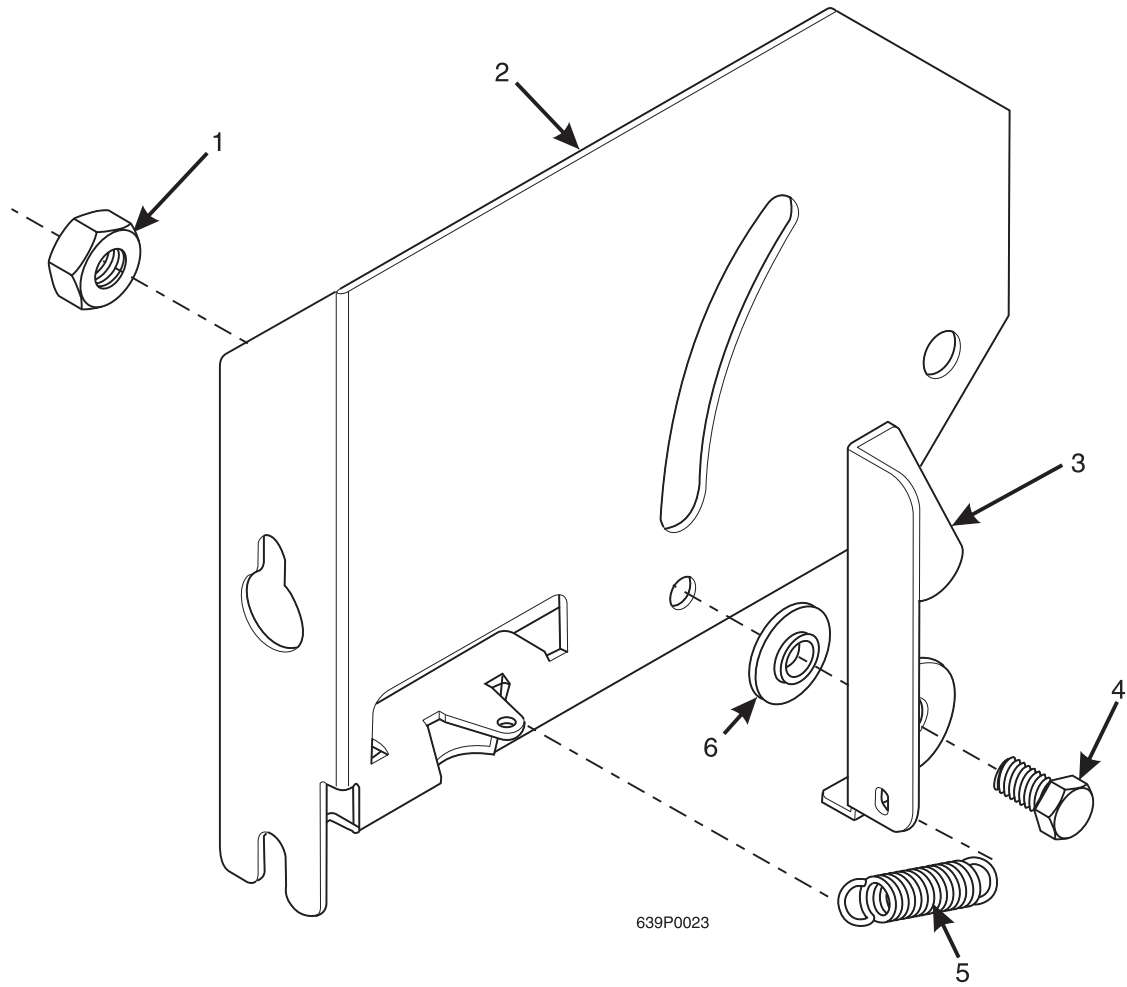

EuroDrink Parts Manual

327p0046

Figure 18. Cup Ring Assembly

EuroDrink Parts Manual

TABLE 18. CUP RING ASSEMBLY

INDEX	PART NUMBER	DESCRIPTION	QTY.
-	6333008	CUP RING ASSEMBLY - UNIVERSAL	REF
1	3143011	NUT #8-32 SELF LOCKING	1
2	6332052	SCREW - #8-16 X 1.25 PHS - PLASTITE	4
3	6333004	HOUSING - CUP RING	1
4	6114121	WASHER ROLLER	1
5	6333011	ADJUSTER RING - INTERNAL	1
6	3143009	SCREW #8-32 X .50 PHS W/LW	1
7	6333007	CAM & GEAR ASSEMBLY	6
8	6333006	RETAINER - CAM	6
9	6333012	CAM - CUP - UNIVERSAL	6
10	6233126	GEAR - 18 TOOTH	6
11	6233127	GEAR - 10 TOOTH	6
12	6333005	ARM - CAM	6
13	6234628	WASHER - PAPER MECH.	6
14	6333010	GEAR RING - INTERNAL	1
15	6333009	HOUSING - CUP RING	1