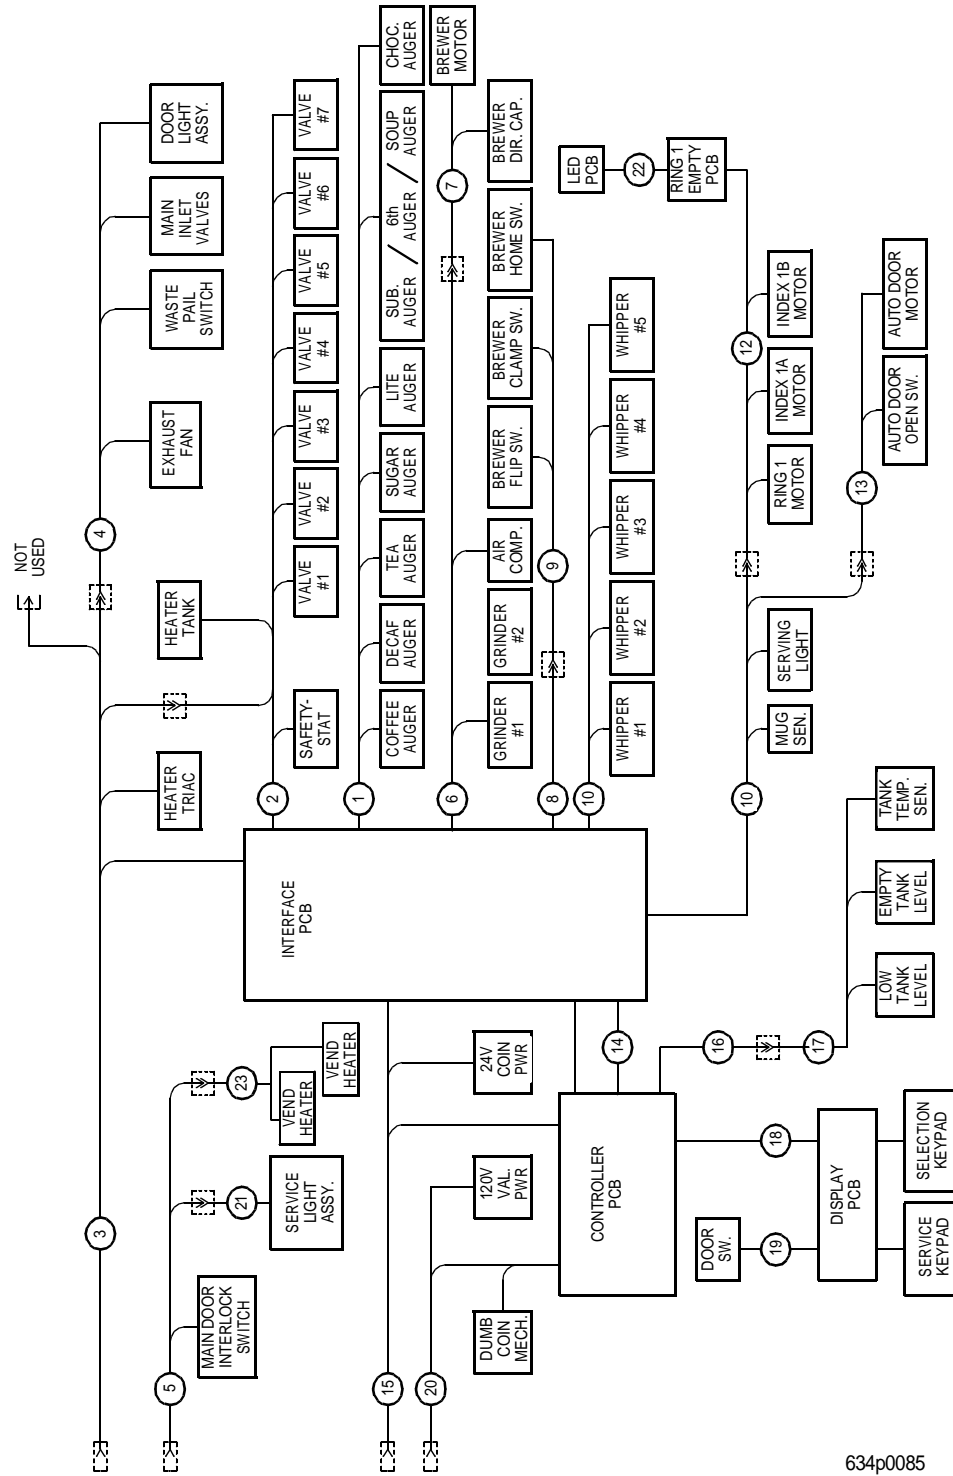

*** 2 PER VALVE ASSEMBLY**

EuroDrink Parts Manual

634p0085

Figure 87. Overall Wiring Harnesses

EuroDrink Parts Manual

TABLE 87. OVERALL WIRING HARNESESSES

INDEX	PART NUMBER	DESCRIPTION	634	636
1	6339001	HARNESS - HDC AUGERS		
2	6339019	HARNESS - HDC VALVES AND HEATER		
3	6339004	HARNESS - HDC - AC1		
4	6559007	HARNESS - HDC - AC2		
5	1579010	JUMPER - INTERLOCK - DOMESTIC		
6	6339003	HARNESS - BREW AND GRIND		
7	6239016	HARNESS - BREWER		
8	3639015	HARNESS - PCB TO BREW SWITCHES		
9	6239016	HARNESS - BREWER		
10	6339005	HARNESS - HDC DC - CABINET		
11	-	NOT USED		
12	6269013	HARNESS - CUP MECHANISM		
13	6239026	HARNESS - AUTO DOOR		
14	1579008	CABLE - RIBBON - 16 CONDUCTOR		
15	9989750	HARNESS - 24 VAC - PCB & COIN POWER		
16	6339009	JUMPER - PCB TO FLOAT SWITCHES		
17	6339021	HARNESS - FLOAT SWITCHES		
18	6339017	FLAT CABLE - DISPLAY TO CONTROLLER		
19	1579009	JUMPER - MONETARY DOOR SWITCH		
20	1579003	HARNESS - COIN MECHANISM		
21	6339007	JUMPER - CABINET SERVICE LIGHT		
22	6233106	HARNESS - CUP DETECTOR LED		
-	1679005	FLUORESCENT LIGHT FILTER - 120/230		
-	1475119	JUMPER - GROUND WIRE		
-	1579005	HARNESS - MARS PULSE VALIDATOR		
-	1579006	HARNESS - MAKKA PULSE VALIDATOR		
-	1579018	HARNESS - DATA PRINTER INTERFACE		
-	1679056	HARNESS - DEX PRINTER INTERFACE		
-	1579028	HARNESS - SERIAL VALIDATOR		
-	1579031	JUMPER - VALIDATOR - MARS - 24V		
-	1579032	HARNESS - SERIAL VALIDATOR - 24V		
-	1579034	HARNESS - FOR BA30/32 A - MDB		
-	1579050	HARNESS - MDB - FOR CONLUX 2000		