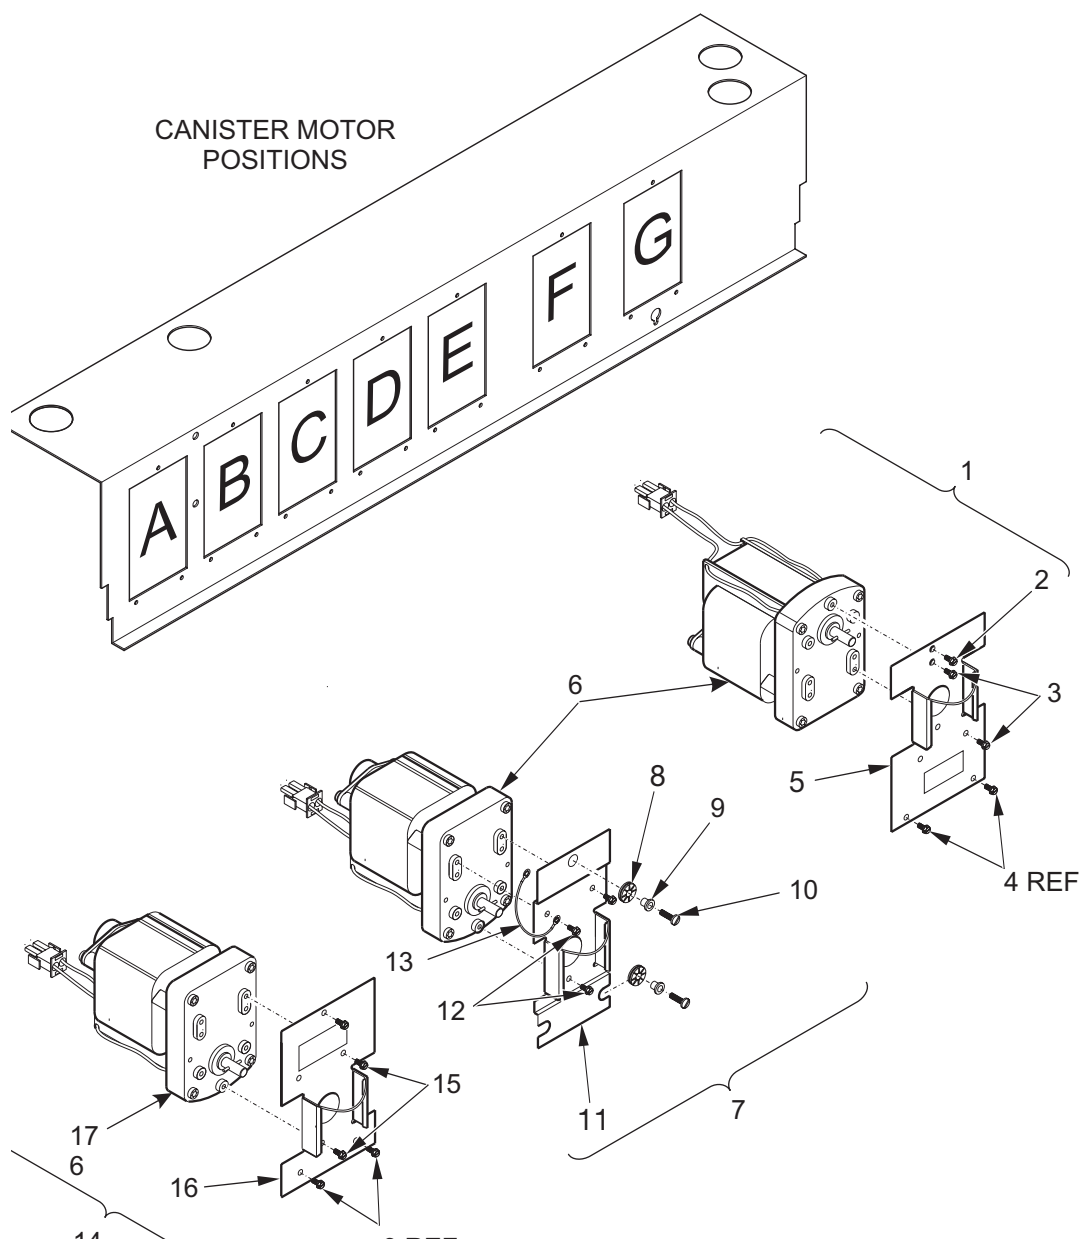

TABLE 64. PRODUCT AND CONDIMENT CHUTES - PART 1

EuroDrink Parts Manual

Figure 64. Product and Condiment Chutes - Part 1

EuroDrink Parts Manual

TABLE 64. PRODUCT AND CONDIMENT CHUTES - PART 1

INDEX	PART NUMBER	DESCRIPTION	QTY
1	6237241	CHUTE ASSEMBLY - PREGROUND COFFEE USED WITH THE FOLLOWING PRODUCTS: FRESH BREW COFFEE, FRESH BREW DECAF, LEAF TEA	1 OR 2
2	6367018	CHUTE ASSEMBLY - 2 INGREDIENT USED ON MACHINES WITH SUGAR SUBSTITUTE OPTION FOR SUGAR-LIGHTENER-SUGAR SUB CONDIMENTS	1 OPT
3	6337015	BRACKET - DEFLECTOR - CHOCOLATE USED WITH THE FOLLOWING PRODUCTS: CHOCOLATE, FREEZE DRY COFFEE, FREEZE DRY DECAF, SOUP	3 TO 5