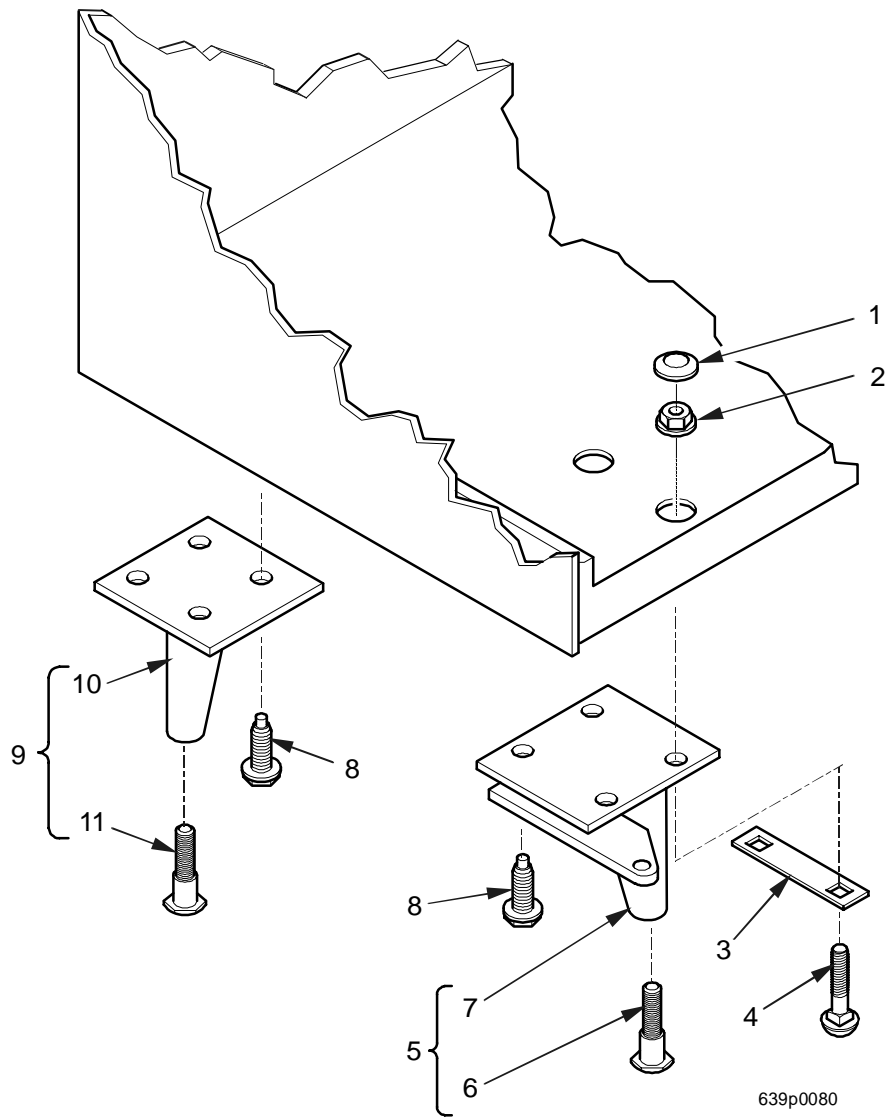

EuroDrink Parts Manual

Figure 37. Bracket, Blower, and Cover Assembly

EuroDrink Parts Manual

TABLE 37. BRACKET, BLOWER, AND COVER ASSEMBLY

INDEX	PART NUMBER	DESCRIPTION	QTY
--	6331089	BRACKET, BLOWER, AND COVER ASSEMBLY 115 V. (FD) (636)	OPT
	6331090	BRACKET, BLOWER, AND COVER ASSEMBLY 230 V. (FD) (636)	
	6301006	BRACKET, BLOWER, AND COVER ASSEMBLY 110 V. (FB) (634)	
	6391057	BRACKET, BLOWER, AND COVER ASSEMBLY 230 V. (FB) (634)	
1	6231074	GUARD - BLOWER MOTOR (636)	1
	6391020	COVER PLATE - BLOWER (634) (NOT SHOWN)	
2	3502097	BUSHING #OCB-500	1
3	6231553	TIE DOWN - BLOWER ASSEMBLY	2
4	4312210	BLOWER ASSEMBLY - 120V	1
	4312211	BLOWER ASSEMBLY - 230V	
5	6231550	BRACKET ASSEMBLY - BLOWER MOUNTING (U.S.)	1
6	6237340	FILTER - EXHAUST BLOWER	1
7	6237342	HOUSING - EXHAUST BLOWER	1