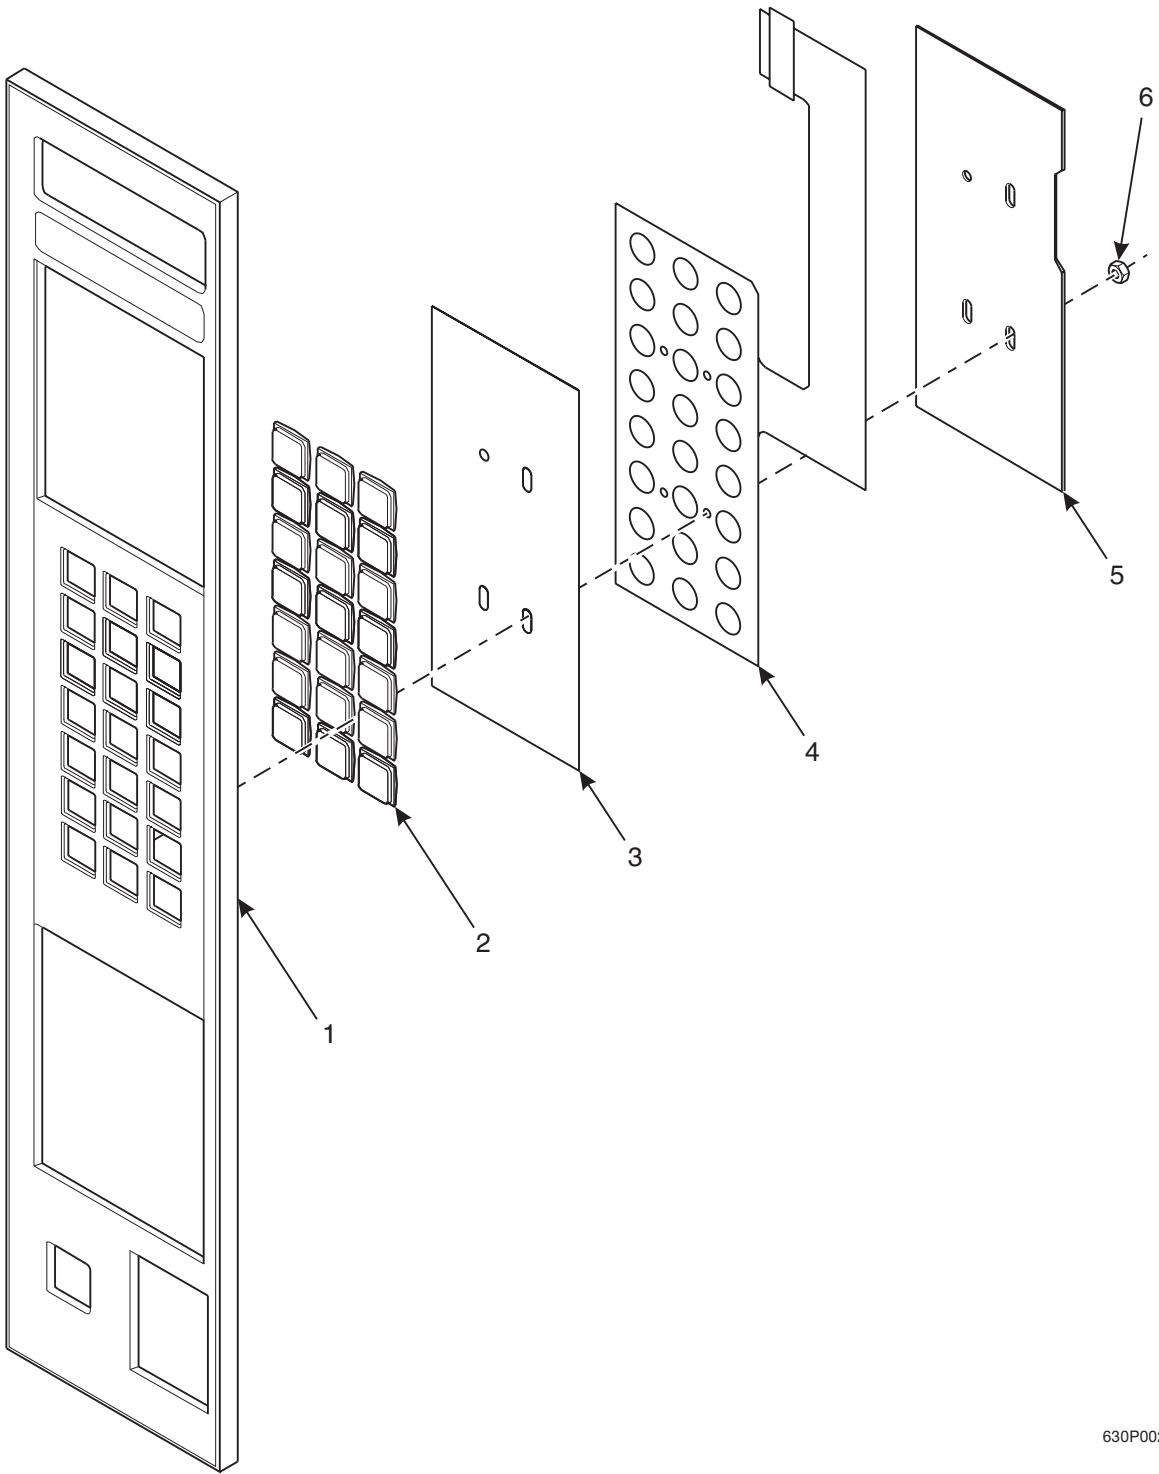

Hot Drink Series - Models 630 / 638 - Parts Manual

630p0020

Figure 58. Monetary Panel - Part 3

Hot Drink Series - Models 630 / 638 - Parts Manual

TABLE 58. MONETARY PANEL - PART 3

<i>INDEX</i>	<i>PART NUMBER</i>	<i>DESCRIPTION</i>	<i>QTY.</i>
1	9900081	NUT - #8-32 KEPS ZINC PLATE	8
2	1575048	PLATE - INSERT BACKING	2
3	3152391	VALIDATOR - MARS - VFM3-S1-U4C-CN5 (USED WITH HARNESS 1579028)	OPT
	3152444	VALIDATOR - MARS - FM1-S1-U4C-CNS (USED WITH HARNESS 1579005)	
	5900182	VALIDATOR - COINCO - BA30SA (USED WITH HARNESS 1579028)	
	5900182	VALIDATOR - COINCO - BA305A-MDB (USED WITH HARNESS 1579034)	
	5900193	VALIDATOR - MARS - S2000 VN2511- U5E-CN5 (USED WITH HARNESS 1579028)	
	5900198	VALIDATOR - MARS S2000 - VN 2311 U5E - 110 V (USED WITH HARNESS 1579005)	
	5900205	VALIDATOR - MARS VN2512-U5E-24V (USED WITH HARNESS 1579032 AND JUMPER 9989718)	
	5900210	VALIDATOR - MARS - VN2512-UM/500-MDB	
	5900221	VALIDATOR - COINCO - BA32SA-24V (USED WITH HARNESS 1579032 AND JUMPER 9989718)	
	5900233	VALIDATOR - CONLUX MKA 2152-12B - 120V (USED WITH HARNESS 1579028)	
	5900234	VALIDATOR - CONLUX MKA - 2162-24V-300 (USED WITH HARNESS 1579032 AND JUMPER 9989718)	
	5900234	VALIDATOR - CONLUX - 2162-24V-300 (USED WITH HARNESS 1579050)	
5900247	VALIDATOR - MARS - AE2612 - USM - MDB		
4	1575035	INSERT - INSTR - LOWER - ENGLISH	1
	1595011	INSERT - INSTR - LWR - NO VAL - NO TEXT	
	1595012	INSERT - INSTR - COINS ONLY - S/A - LOWER - GLASCO	
5	1575012	INSERT - INSTR - COINS/BILLS - U.S.	1
	1575013	INSERT - INSTR - COINS ONLY - ENGLISH	
	1575015	INSERT - INSTR - COINS - SPANISH	
	1595005	INSERT - INSTR. - COINS ONLY - S/A	
	1595007	INSERT - INSTR. - COIN & BILL - S/A	
	1595008	INSERT - INSTR. - TOKENS	
6305000	INSERT - SELECTION INSTRUCTIONS - GPL - ENGLISH		
6	1595010	LENS - DISPLAY	1