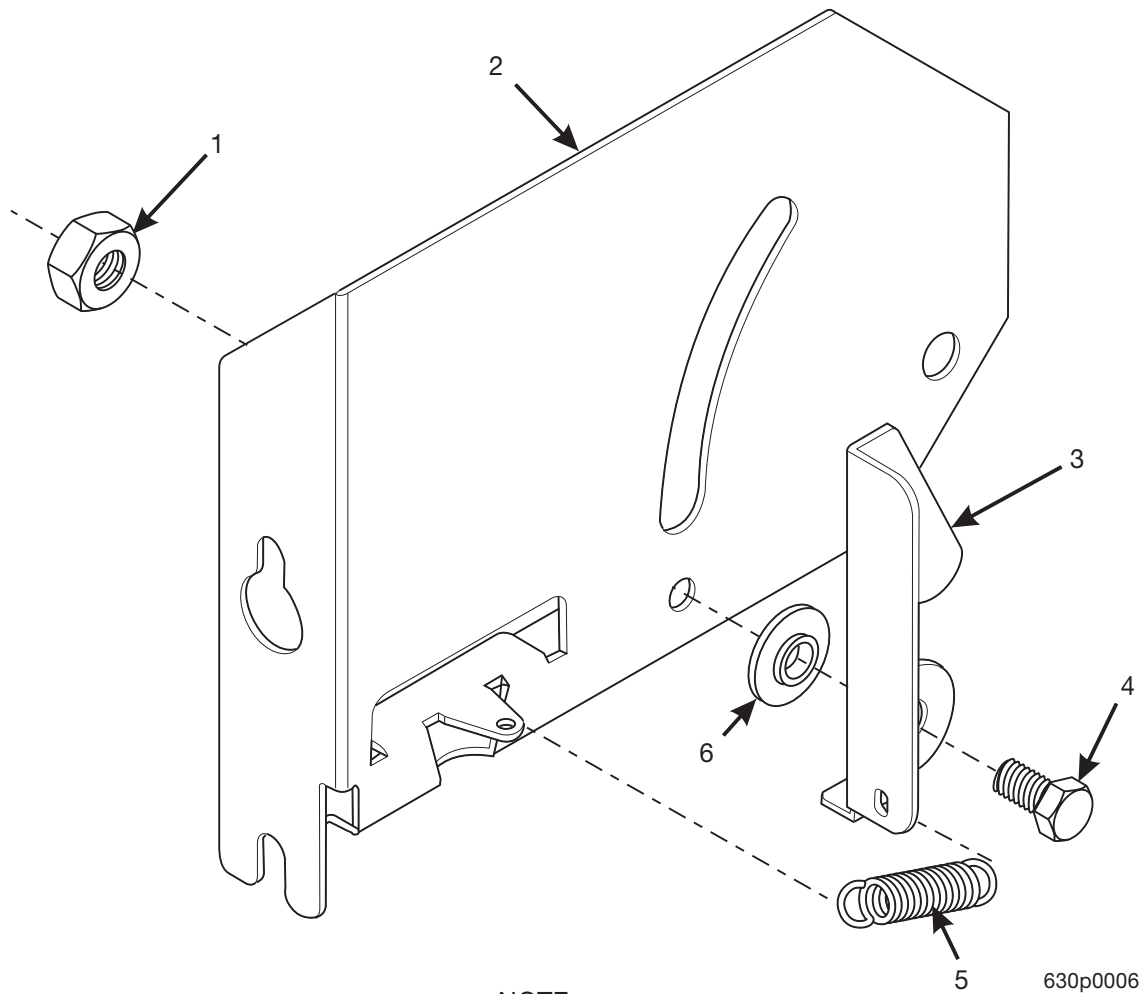

Figure 15. Actuator Assembly - Cup Ring

Hot Drink Series - Models 630 / 638 - Parts Manual

NOTE
RH BRACKET ASSEMBLY IS SHOWN
LH BRACKET IS SIMILAR

Figure 16. Mounting Brackets

Hot Drink Series - Models 630 / 638 - Parts Manual

TABLE 16. MOUNTING BRACKETS

<i>INDEX</i>	<i>PART NUMBER</i>	<i>DESCRIPTION</i>	<i>QTY.</i>
-	6233019	MOUNTING BRACKET - LEFT (INCLUDES ALL ITEMS EXCEPT PART NUMBER 6233018)	1
-	6233057	MOUNTING BRACKET - RIGHT (INCLUDES ALL ITEMS EXCEPT PART NUMBER 6233019)	1
1	4041241	NUT - 1/4-20 SELF LOCKING	1
2	6233019	BRACKET - MECH MOUNTING - LEFT	1
	6233018	BRACKET - MECH MOUNTING - RIGHT	
3	6233037	LATCH	1
4	6233021	SCREW - 1/4 X 20 X .5 HEX HD	1
5	2301057	SPRING - ELEVATOR STOP	1
6	6233028	BUSHING	1