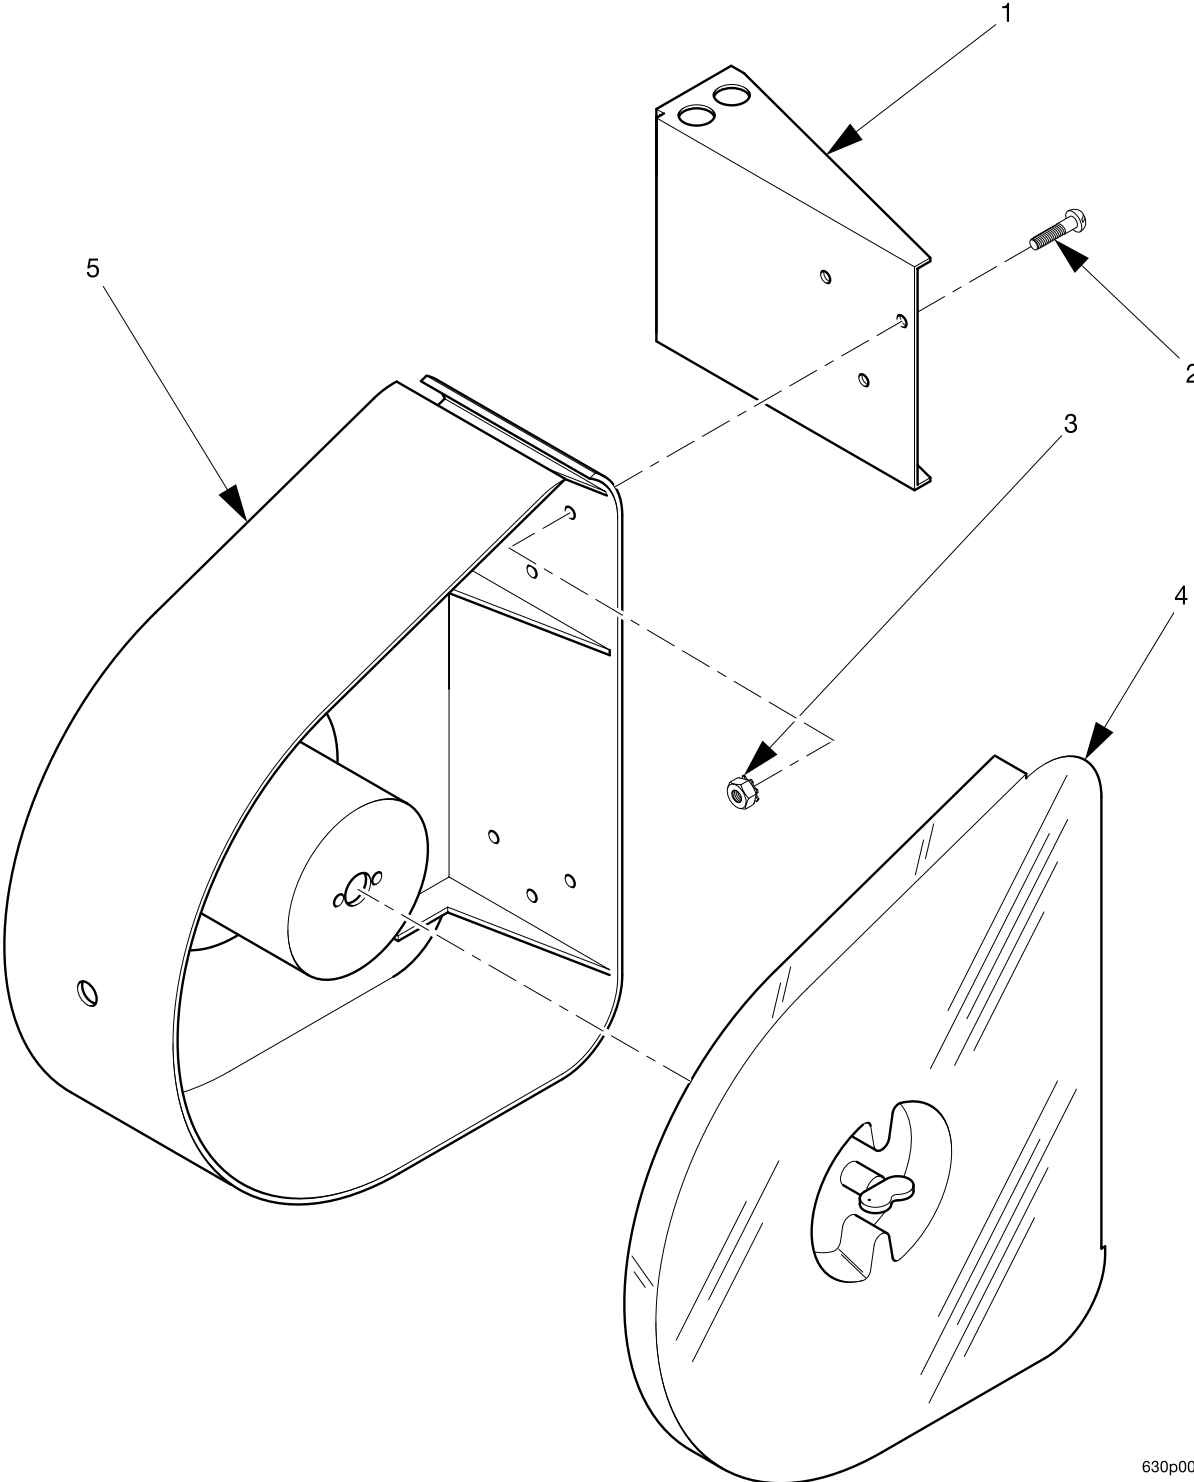

630p0043

Figure 45. Filter Paper Housing

Hot Drink Series - Models 630 / 638 - Parts Manual

TABLE 45. FILTER PAPER HOUSING

<i>INDEX</i>	<i>PART NUMBER</i>	<i>DESCRIPTION</i>	<i>QTY.</i>
-	6234622	PAPER ROLL ASSEMBLY (INCLUDES INDEX NUMBERS 2 - 3 AND 5)	1
1	6234625	BRACKET - PAPER ROLL	1
2	9900020	SCREW - #8-32 X 1/2 RHS MACH. ZINC	3
3	9900081	NUT - #8-32 KEPS ZINC PLATE	3
4	6154238	COVER ASSEMBLY - FILTER PAPER HOUSING	1
5	6234630	HOUSING ASSEMBLY - FILTER PAPER	1
-	P6104459	FILTER PAPER PACKAGE ASSEMBLY	-