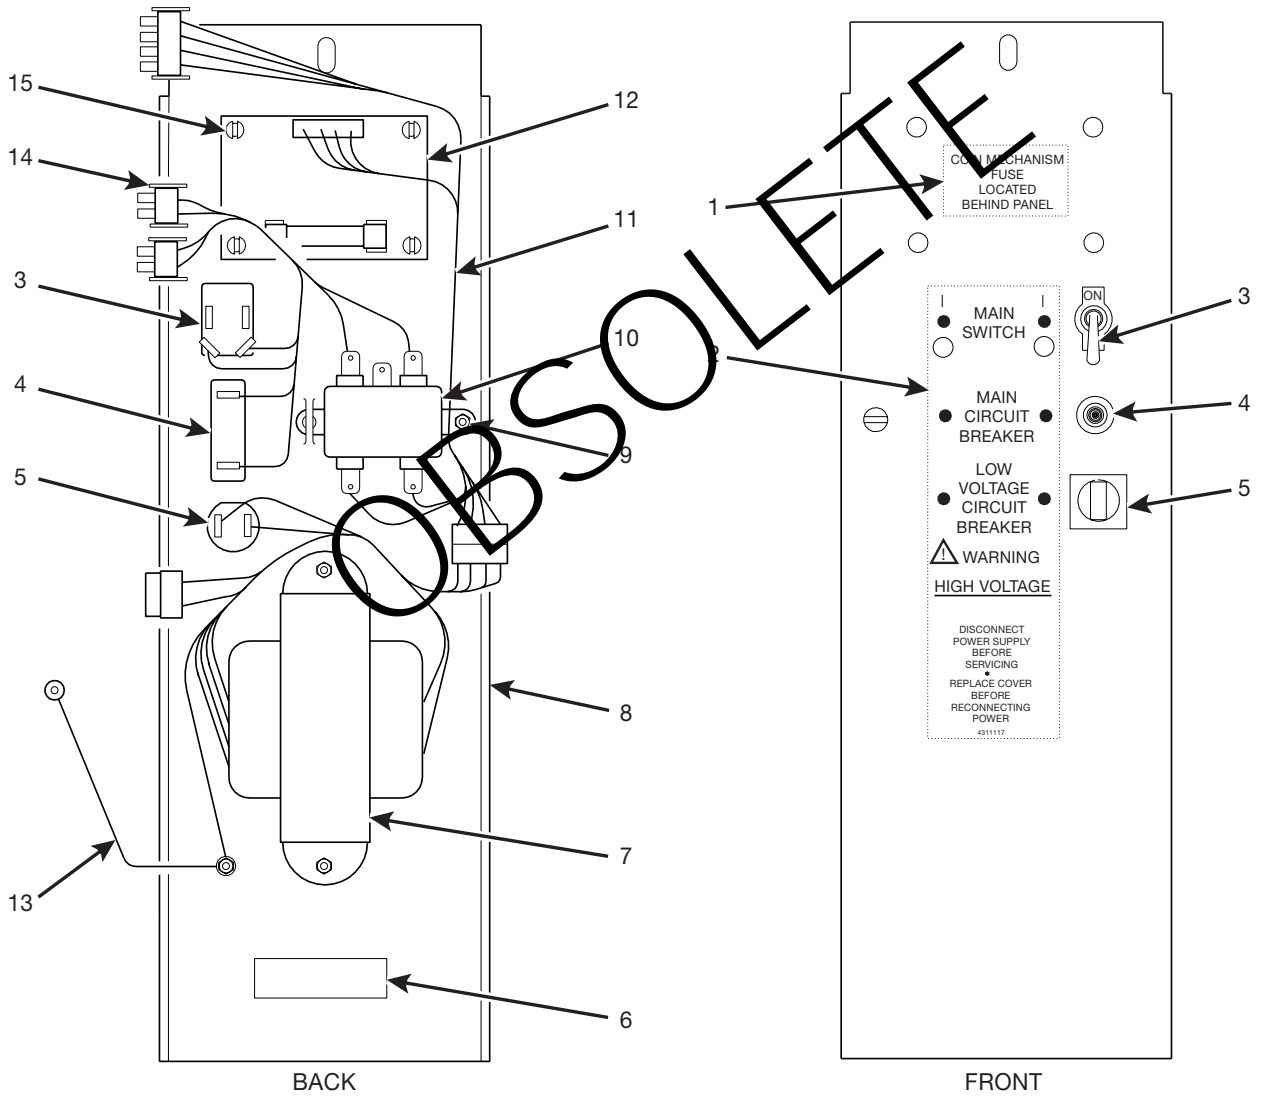

Hot Drink Series - Models 630 / 638 - Parts Manual

630p0013

Figure 28. Power Panel Assembly - 115 V (Latin America)

Hot Drink Series - Models 630 / 638 - Parts Manual

TABLE 28. POWER PANEL ASSEMBLY - 115 V (LATIN AMERICA)

<i>INDEX</i>	<i>PART NUMBER</i>	<i>DESCRIPTION</i>	<i>QTY.</i>
-	1571136	POWER PANEL ASSEMBLY - 115 V - EXEC.	REF
1	1570057	LABEL - COIN MECH FUSE (SPANISH)	1
2	4311117	LABEL - POWER CONTROL PANEL	1
3	9984624	SWITCH - SPDT - TOGGLE	1
4	9989672	CIRCUIT BREAKER - 15 AMP	1
5	9989336	CIRCUIT BREAKER - 3 AMP	1
6	9989369	LABEL - PART NUMBER	1
7	9989042	TRANSFORMER - 115V/230V PRIMARY; 24V SECONDARY	1
8	1571040	PLATE AND STUD ASSEMBLY	1
9	9900081	NUT - #8-32 KEPS ZINC PLATE	4
10	9989100	INTERFERENCE FILTER	1
11	1579017	HARNESS - COIN HANDLING - POWER	1
12	9989659	PCB ASSEMBLY - DUMB MECH POWER SUPPLY	1
13	9984165	JUMPER - GROUND WIRE	1
14	1579013	HARNESS - POWER PANEL	1
15	1571035	STANDOFF - PCB - 3/8 SNAP LOCK	4

OBSOLETE