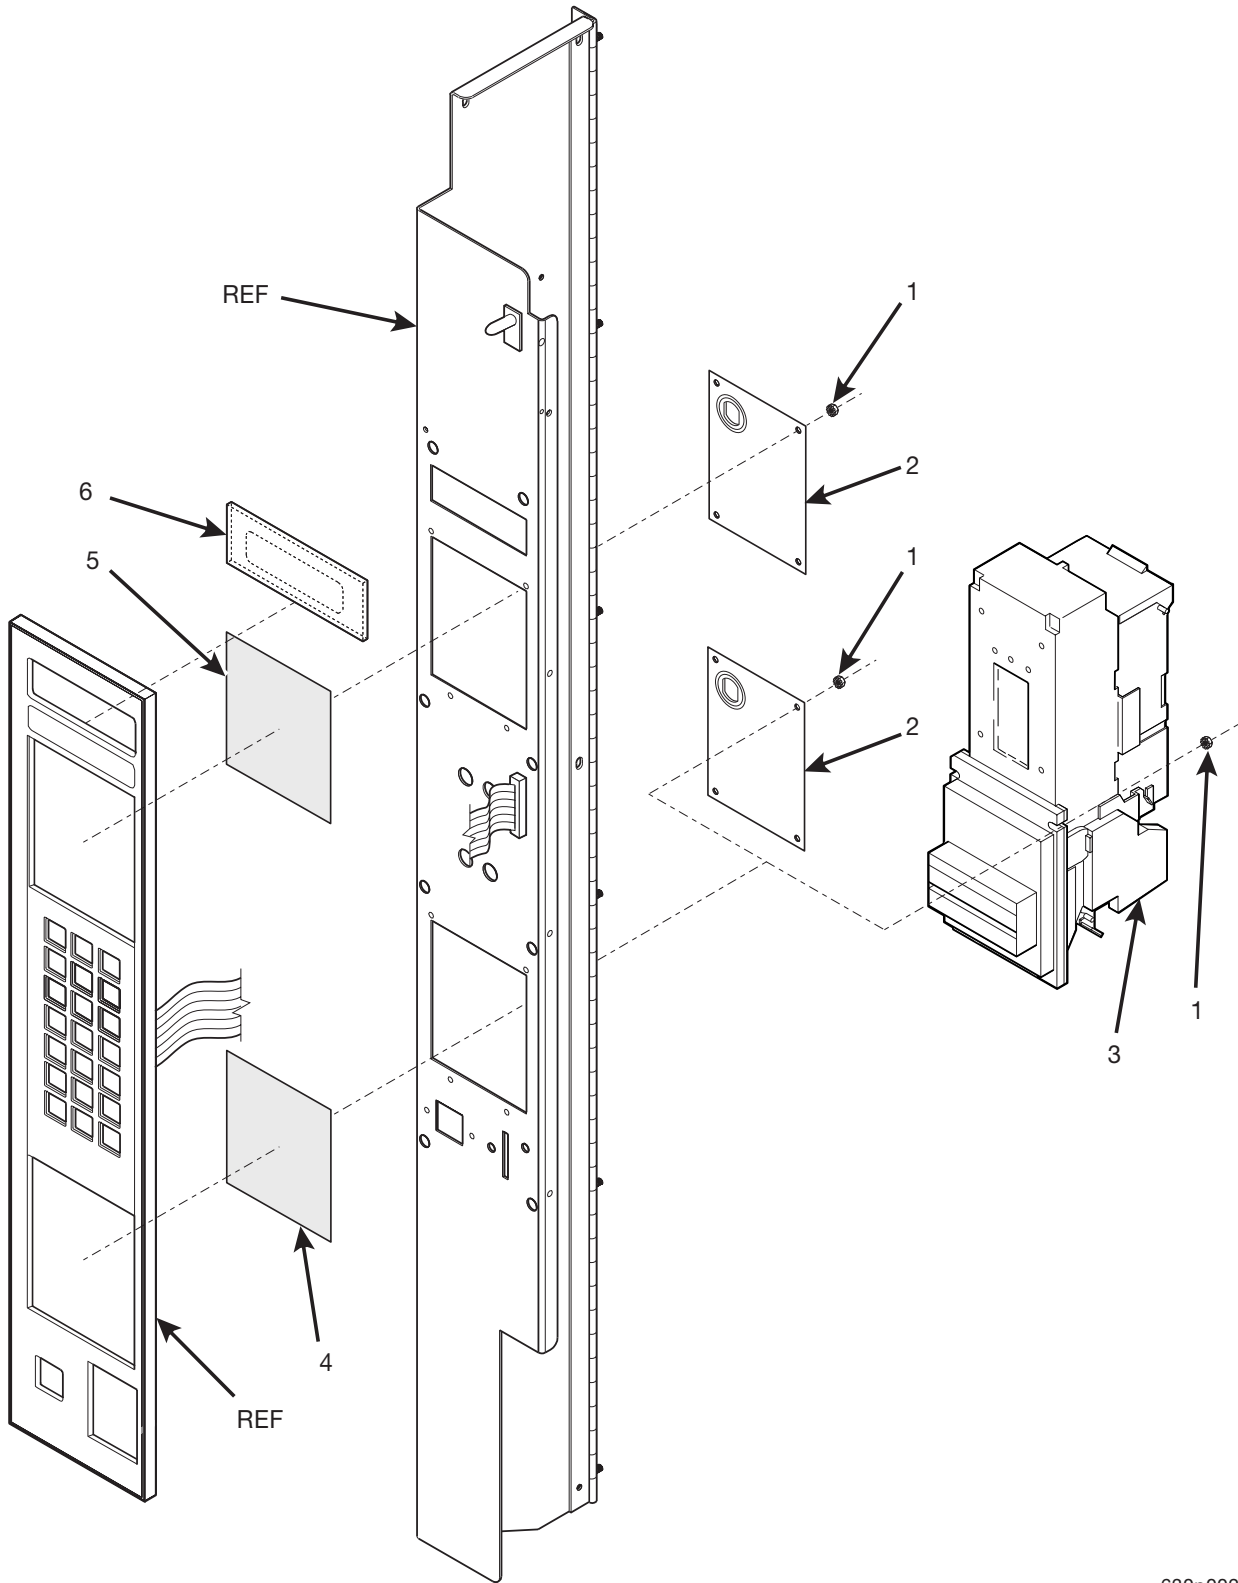

Hot Drink Series - Models 630 / 638 - Parts Manual

TABLE 57. MONETARY PANEL - PART 2

<i>INDEX</i>	<i>PART NUMBER</i>	<i>DESCRIPTION</i>	<i>QTY.</i>
1	1575094	WELD ASSEMBLY - PANEL - MONETARY	REF
2	1579009	JUMPER - DOOR SWITCH	1
3	1475099	BRACKET - PCB - DISPLAY	1
4	9989685	PCB ASSEMBLY - DISPLAY	1
5	2226380	SCREW - #6 PHS	10
6	1475026	BUTTON - COIN RETURN	1
7	1475072	SHAFT - RETURN BUTTON	1
8	1127808	SPRING SHELF RESET	1
9	1571079	BRACKET - COIN RETURN BUTTON	1
10	9900081	NUT - #8-32	-
11	1575003	COIN CHUTE ASSEMBLY	1
12	1475119	JUMPER - GROUND WIRE	1
13	1571078	BRACKET ASSEMBLY - COIN MECH.	1
14	6231037	CLAMP - CABLE	1
15	1451097	SCREW - #8-32 X .31 HX HD	-
16	2204093	WASHER - SCAVENGER BAR	1
17	1571113	ARM - SCAVENGER	1
18	1570105	LABEL - COIN MECHANISM	1
19	1472222	COIN BLOCK	1
20	1472223	COIN INSERT	1
21	1595017	FACE PLATE ASSEMBLY - GPL (SEE FIGURE 59 FOR DETAILS)	1

Hot Drink Series - Models 630 / 638 - Parts Manual

630p0020

Figure 58. Monetary Panel - Part 3