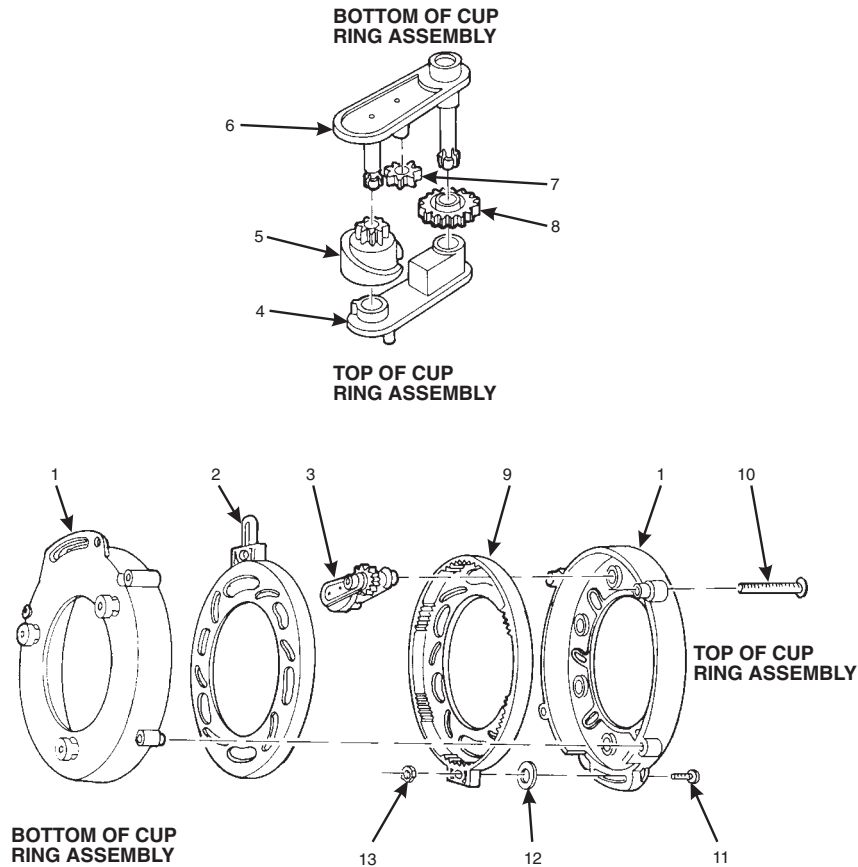

Hot Drink Series - Models 630 / 638 - Parts Manual

639p0012

Figure 13. Mechanism Assembly

Hot Drink Series - Models 630 / 638 - Parts Manual

TABLE 13. MECHANISM ASSEMBLY

INDEX	PART NUMBER	DESCRIPTION	QTY.
-	6263001	MECHANISM ASSY - 7 COLUMN	1
	3283018	MECHANISM ASSY - 18 OZ - 7 COLUMN	
1	6233010	COVER - END	2
2	6233013	DRIVER - GENEVA	2
3	6269013	HARNESS - CUP MECHANISM	1
4	6233014	INDEX PLATE - GENEVA	2
5	6233019	BRACKET - MECH.MOUNTING - LEFT	1
6	6263003	PLATE - BASE - 7 COLUMN	1
7	1577038	MOTOR & PC BOARD ASSEMBLY	2
8	6233056	MOTOR & CRANK ARM ASSY	1
9	6333008	CUP RING ASSY - UNIVERSAL	1
10	6233057	MTG BRACKET ASSY - RIGHT (SEE FIGURE 16 FOR DETAILS)	1
11	3283058	CAM	1
12	6233032	ACTUATOR - CUP RING	1
13	4733035	SPRING - CUP RELEASE ARM	1
14	6233105	PCB ASSY - DETECTOR CUP SENSOR	1
15	6233106	HARNESS - CUP DETECTOR/LED JUMPER	1
16	6233107	PCB ASSY - DETECTOR CUP SENSOR	1
17	6233012	COVER - CENTER	1

Hot Drink Series - Models 630 / 638 - Parts Manual

TABLE 14. CUP RING ASSEMBLY

INDEX	PART NUMBER	DESCRIPTION	QTY.
-	3143005	CUP RING ASSEMBLY	1
1	3143006	HOUSING - CUP RING	2
2	3143007	GEAR - INTERNAL	1
3	3143130	CAM AND GEAR ASSEMBLY (INCLUDES INDEX NUMBERS 4 - 8)	6
4	3143017	RETAINER - CAM	1
5	3143129	CAM - CUP	1
6	3143013	ARM - CAM	1
7	3143015	GEAR - 10 TOOTH	1
8	3143016	GEAR - 18 TOOTH	1
9	3143008	GEAR - INTERNAL - ADJUSTER	1
10	3143010	SCREW - #8-16 X 1.12 PHS	4
11	3143009	SCREW - #8-32 X .50 PHS	1
12	6114121	WASHER ROLLER	1
13	3143011	NUT - #8-32 SELF LOCKING	1

630P0034

Figure 14. Cup Ring Assembly

Hot Drink Series - Models 630 / 638 - Parts Manual

TABLE 15. ACTUATOR ASSEMBLY - CUP RING

<i>INDEX</i>	<i>PART NUMBER</i>	<i>DESCRIPTION</i>	<i>QTY.</i>
-	6233031	ACTUATOR ASEMBLY - CUP RING	1
1	1451097	SCREW - #8032 X .31 HEX HD T.F. - BLACK	2
2	6233040	RAMP - ACTUATOR	1
3	6233009	CAM - ACTUATOR	1
4	6233032	ACTUATOR - CUP RING	1