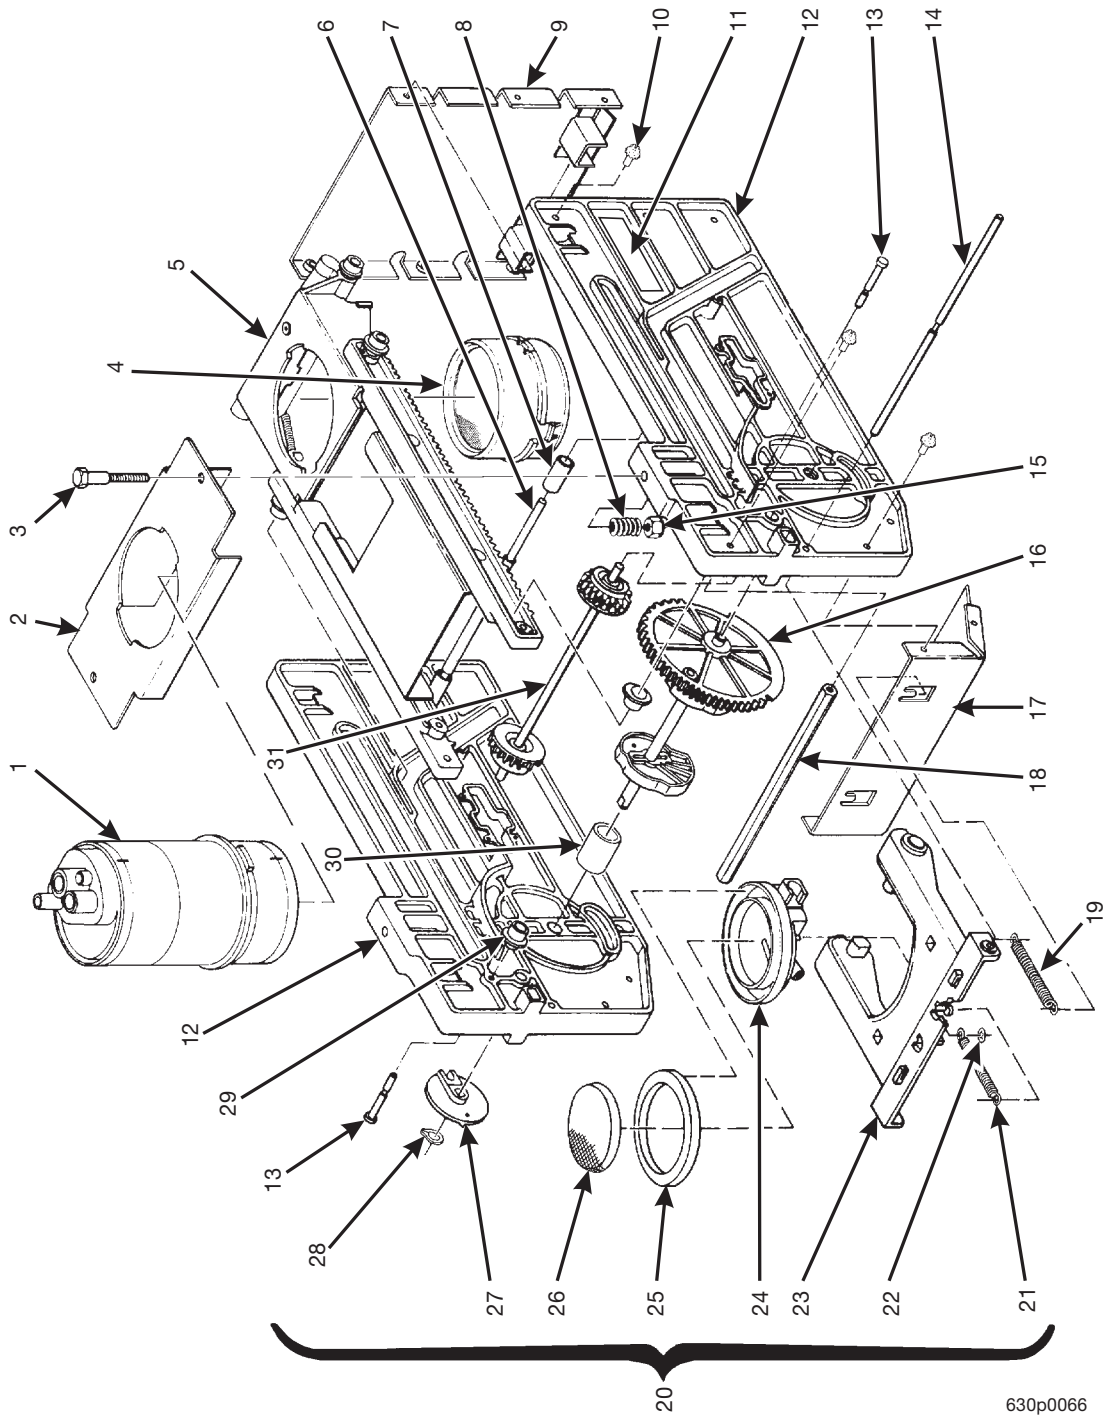

Hot Drink Series - Models 630 / 638 - Parts Manual

Figure 40. Single Brewer Assembly (Without Filter)

Hot Drink Series - Models 630 / 638 - Parts Manual

TABLE 40. SINGLE BREWER ASSEMBLY (WITHOUT FILTER)

<i>INDEX</i>	<i>PART NUMBER</i>	<i>DESCRIPTION</i>	<i>QTY.</i>
-	6234010	SINGLE BREWER ASSEMBLY - NO FILTER	REF.
1	6234328	BARREL ASSEMBLY - BREWER (SEE FIGURE 42 FOR DETAILS)	1
2	6234301	BARREL - SUPPORT - BREWER	1
3	6234288	BOLT - 1/4-20 X 1 1/2	2
4	6234104	BASKET - BREWER	1
5	6234001	RACK ASSEMBLY (SEE FIGURE 43 FOR DETAILS)	1
6	6234215	WALL ASSEMBLY - REAR	1
7	6234270	ROLLER - STOP	2
8	6234225	SPRING - BREWER	2
9	6234271	SHAFT - FLIP STOP	1
10	6234295	SCREW - #8-32 X .38 HHS W.L.W	12
11	6231197	LABEL - CAUTION: HOT WATER HAZARD	1
12	6234273	SIDEWALL - BREWER	2
13	6234223	PIN - ROLLER - SIDEWALL	2
14	6234308	SHAFT - SWING ARM	1
15	6234289	LOCKNUT - #1/4-20	2
16	6234008	GEAR AND CAM ASSEMBLY	1
16	6234205	SPRING	2
17	6234220	WALL ASSEMBLY - BOTTOM - FROMT	1
18	6234293	SPACER - SINGLE BREWER	1
20	6234200	SWING ARM ASSEMBLY (INCLUDES INDEX NUMBERS 20 - 24)	1
21	6234205	EXT. SPRING - SWING ARM	2
22	6234243	SHAFT - RETAINER - .125 DIA.	2
23	6234002	SWING ARM ASSEMBLY	1
24	6234240	FUNNEL - COFFEE	1
25	6234375	SEAL - BREWER	1
26	6204223	FILTER SUPPORT - 30 MESH	1
27	6234310	DRIVE CONNECTION - BREWER	1
28	6234303	RETAINING RING - .375 DIA.	1
29	6234222	ROLLER - BREWER	2
30	6234803	SPACER - CAM	1
31	6234007	PINION GEAR ASSEMBLY	1