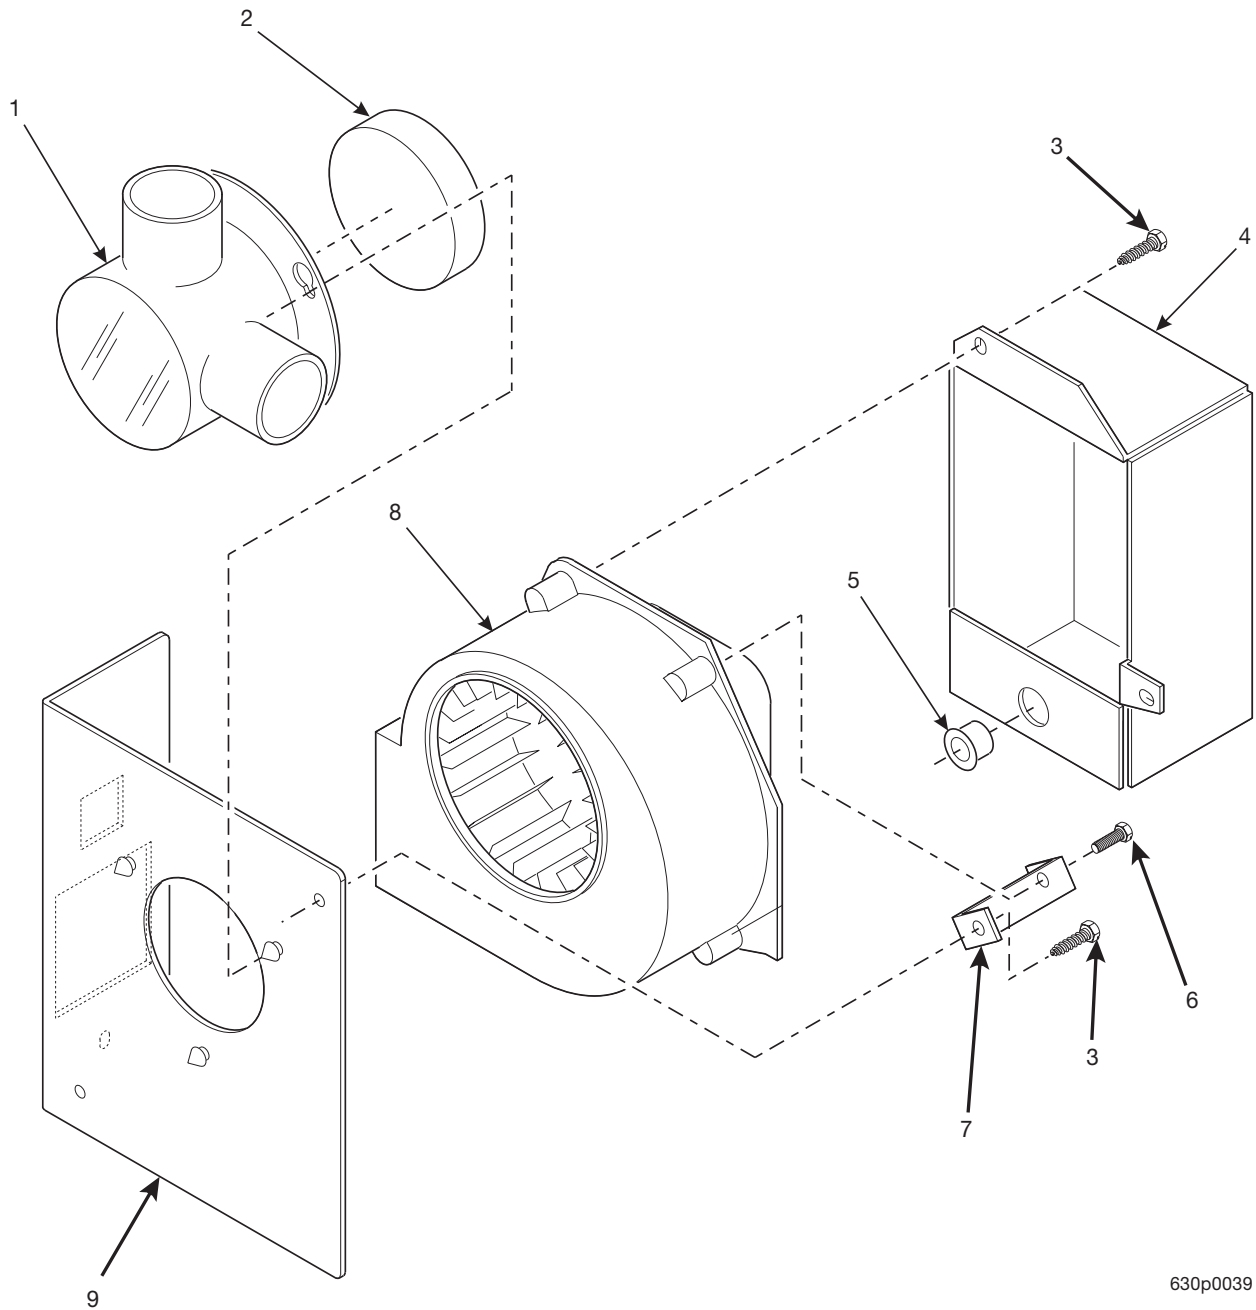

Hot Drink Series - Models 630 / 638 - Parts Manual

Figure 53. Bracket, Blower, and Cover Assembly

Hot Drink Series - Models 630 / 638 - Parts Manual

TABLE 53. BRACKET, BLOWER, AND COVER ASSEMBLY

<i>INDEX</i>	<i>PART NUMBER</i>	<i>DESCRIPTION</i>	<i>QTY.</i>
-	66391020301006	BRACKET, BLOWER, AND COVER ASSEMBLY - 115 V (FB)	1
	6331089	BRACKET, BLOWER, AND COVER ASSEMBLY - 115 V (FD)	
	6331090	BRACKET, BLOWER, AND COVER ASSEMBLY - 230 V (FD)	
	6391057	BRACKET, BLOWER, AND COVER ASSEMBLY - 230 V (FB)	
1	6237342	HOUSING, EXHAUST BLOWER	1
2	6237340	FILTER - EXHAUST BLOWER	1
3	1451097	SCREW - #8-32 X .31 HEX HD	7
4	6231074	GUARD - BLOWER MOTOR (FD)	1
	6391020	PLATE-COVER-BLOWER (FB)	
5	3502097	BUSHING	1
6	1437204	SCREW - #8-10 X .38 HEX HD	2
7	6231553	TIE DOWN	2
8	4312210	BLOWER ASSEMBLY - 115 V	1
	4312211	BLOWER ASSEMBLY - 230 V	
9	6231550	BRACKET	1