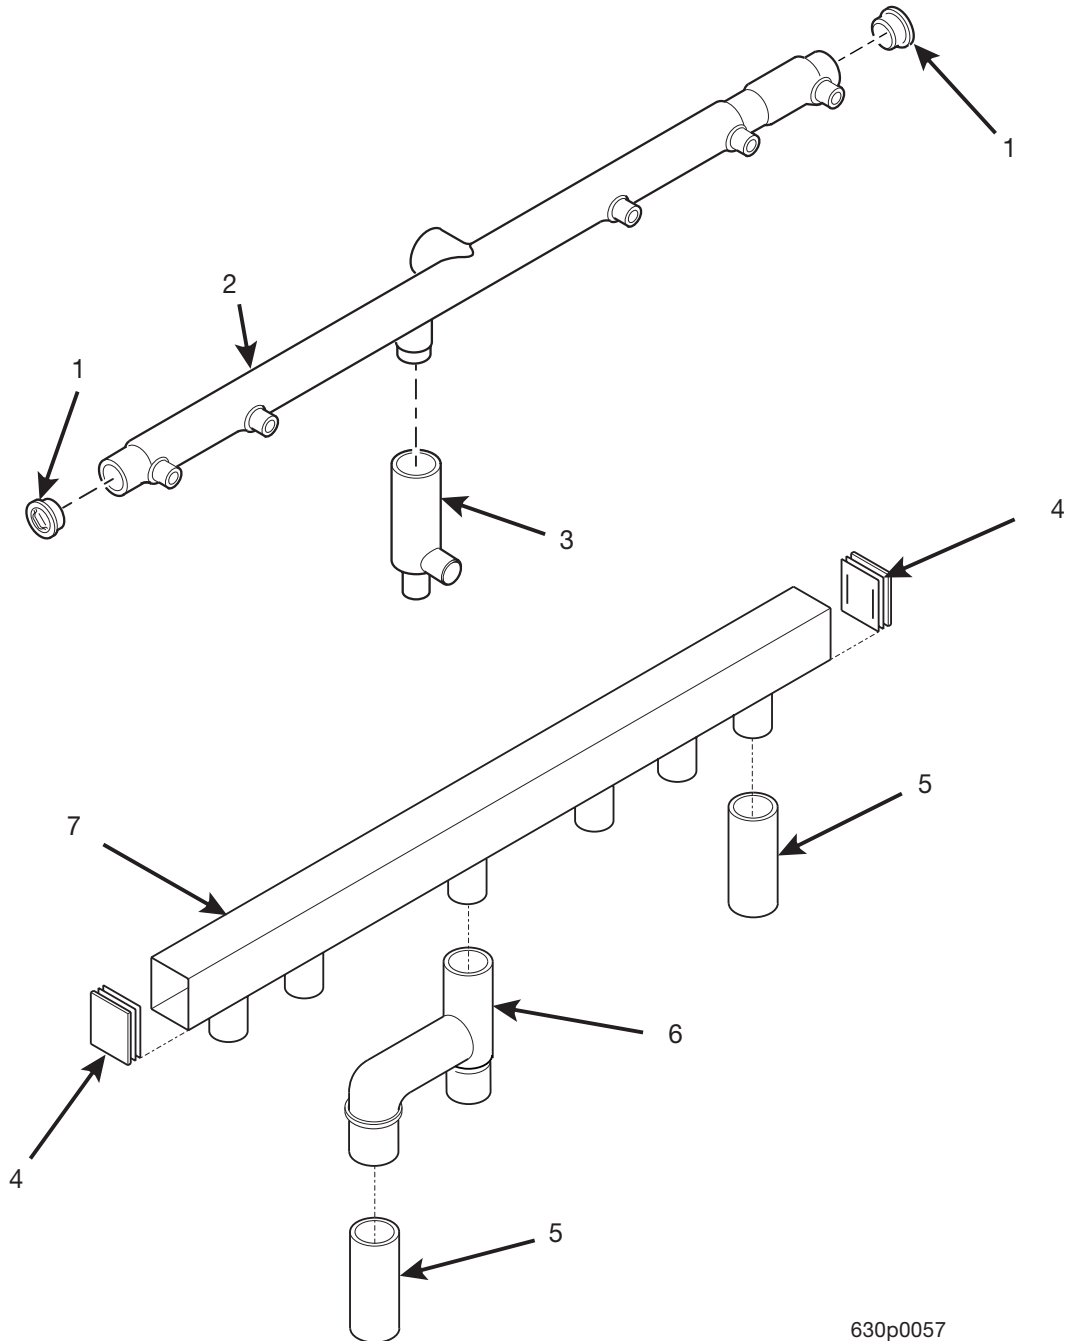

Hot Drink Series - Models 630 / 638 - Parts Manual

TABLE 51. VENT TUBING (MODEL 630 ONLY)

<i>INDEX</i>	<i>PART NUMBER</i>	<i>DESCRIPTION</i>	<i>QTY.</i>
1	6267310	CAP - VINYL - 1.00 I.D. X .50 LG	2
2	6267301	VENT SHELF - F.D.	1
3	6237470	VENT EXTENSION - SUGAR/LIGHTENER	1
4	6337082	CAP - MANIFOLD	2
5	6337049	TUBE - EXTENSION - SILICONE	5
6	6337044	VENT - SUGAR/LIGHTENER ADAPTER	1
7	6367003	VENT - F.D.	1

Hot Drink Series - Models 630 / 638 - Parts Manual

630p0057

Figure 52. Vent Tubing (Model 638 Only)