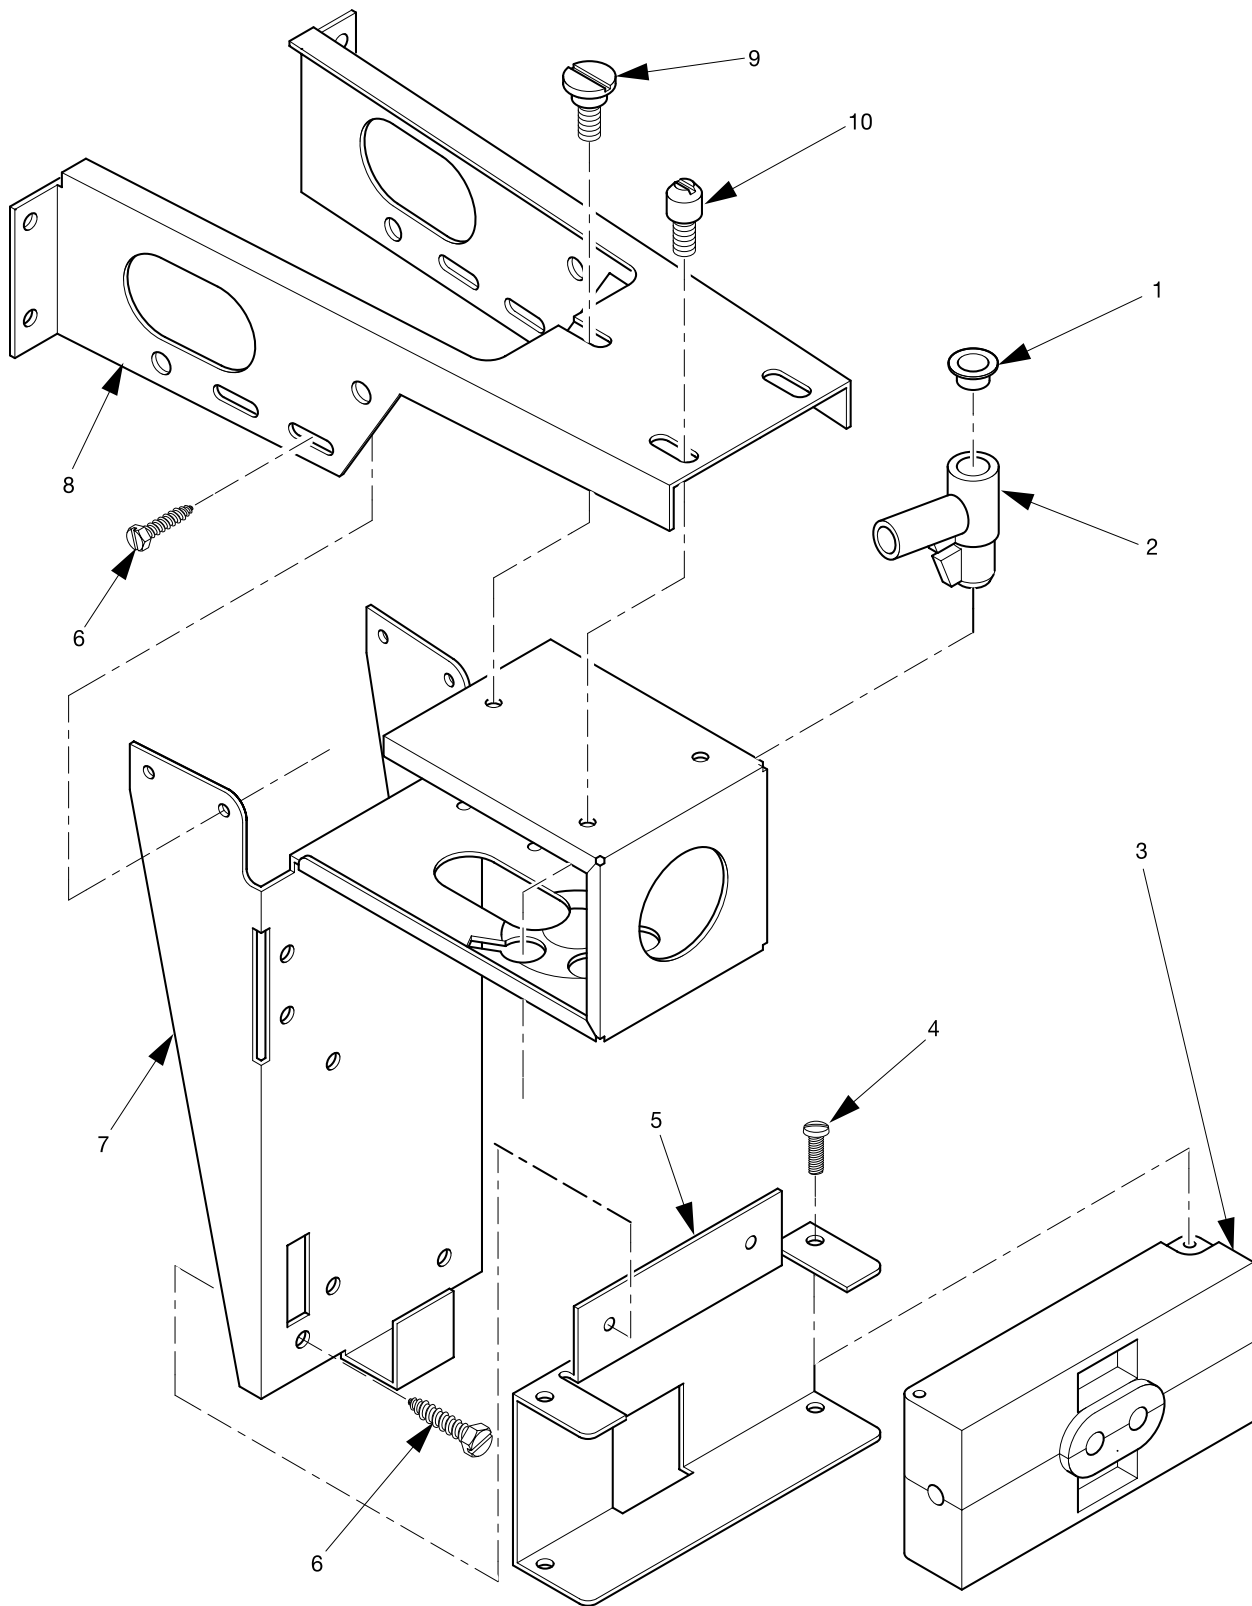

Hot Drink Series - Models 630 / 638 - Parts Manual

630p0042

Figure 35. Cup Station Support, Overflow Switch, and Cup Sensor

Hot Drink Series - Models 630 / 638 - Parts Manual

TABLE 35. CUP STATION SUPPORT, OVERFLOW SWITCH, AND CUP SENSOR

<i>INDEX</i>	<i>PART NUMBER</i>	<i>DESCRIPTION</i>	<i>QTY.</i>
-	6231198	SUPPORT ASSEMBLY - CUP STATION	1
-	6231536	MUG SENSOR & BRACKET ASSEMBLY (INCLUDES INDEX NUMBERS 3 - 5)	1
1	4711020	CAPLUG - SPOUT	4
2	6117010	SPOUT - DISPENSING	-
3	6231537	SENSOR ASSEMBLY - MUG	1
4	2226380	SCREW - #6-19 X .38 PHS T/C	1
5	6231539	BRACKET - CUP SENSOR	1
6	1451097	SCREW - #8-32 X .31 HEX HD	2
7	6231153	CUP STATION SUPPORT	1
8	6398136	SUPPORT - CUP STATION - EUROTWIN	
9	4247204	STUD - STORAGE TRAY	1
10	4041102	STUD - COLUMN LOCATOR	1