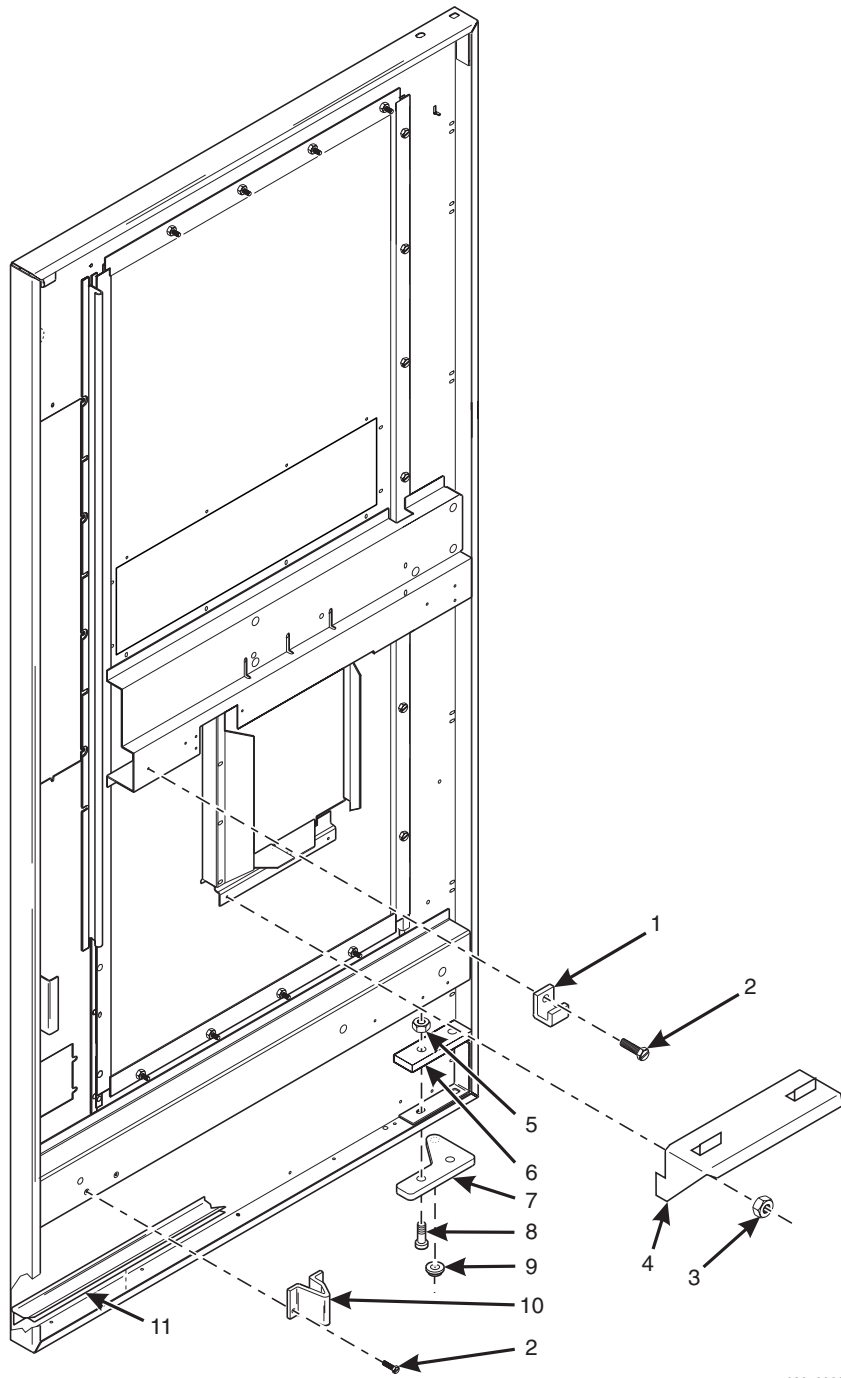

Hot Drink Series - Models 630 / 638 - Parts Manual

630p0009

Figure 19. Miscellaneous Mounted Parts - Door Assembly

Hot Drink Series - Models 630 / 638 - Parts Manual

TABLE 19. MISCELLANEOUS MOUNTED PARTS - DOOR ASSEMBLY

<i>INDEX</i>	<i>PART NUMBER</i>	<i>DESCRIPTION</i>	<i>QTY.</i>
1	6342040	LIFT BRACKET - CUP STATION	1
2	1451097	SCREW - HEX - #8	-
3	9900081	NUT - HEX - #8	-
4	3142138	HANGER - CUP STATION	1
5	1211105	NUT - KEPS - 1/4-20 EXT LW ZIP	2
6	6232031	HINGE ASSEMBLY - DOOR - LOWER	1
7	4242145	BEARING - THRUST - LOWER HINGE	1
8	6232008	WELD SCREW - 1/4-20 X 1" LG	2
9	6232028	PLATE ASSEMBLY - HINGE MOUNTING	2
10	6231164	BRACKET - DOOR SUPPORT	1
11	6262046	FILLER STRIP - SANITATION	1