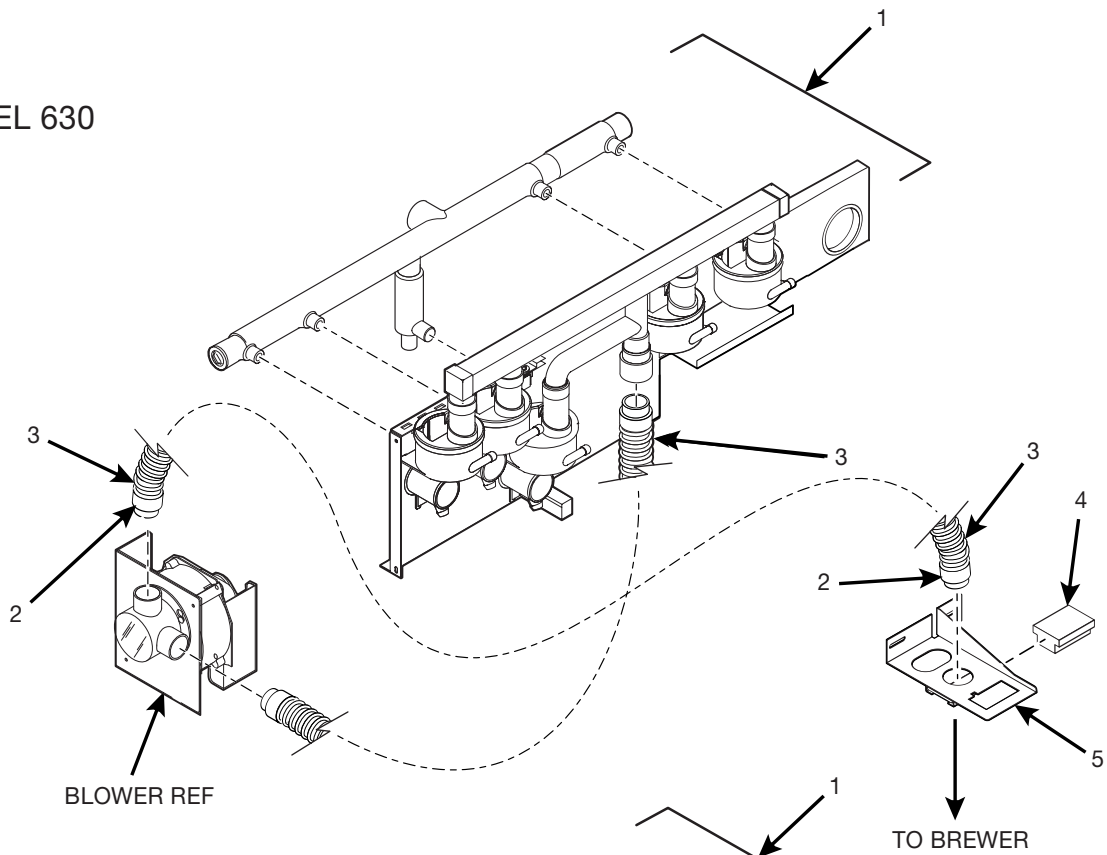

Hot Drink Series - Models 630 / 638 - Parts Manual

MODEL 630