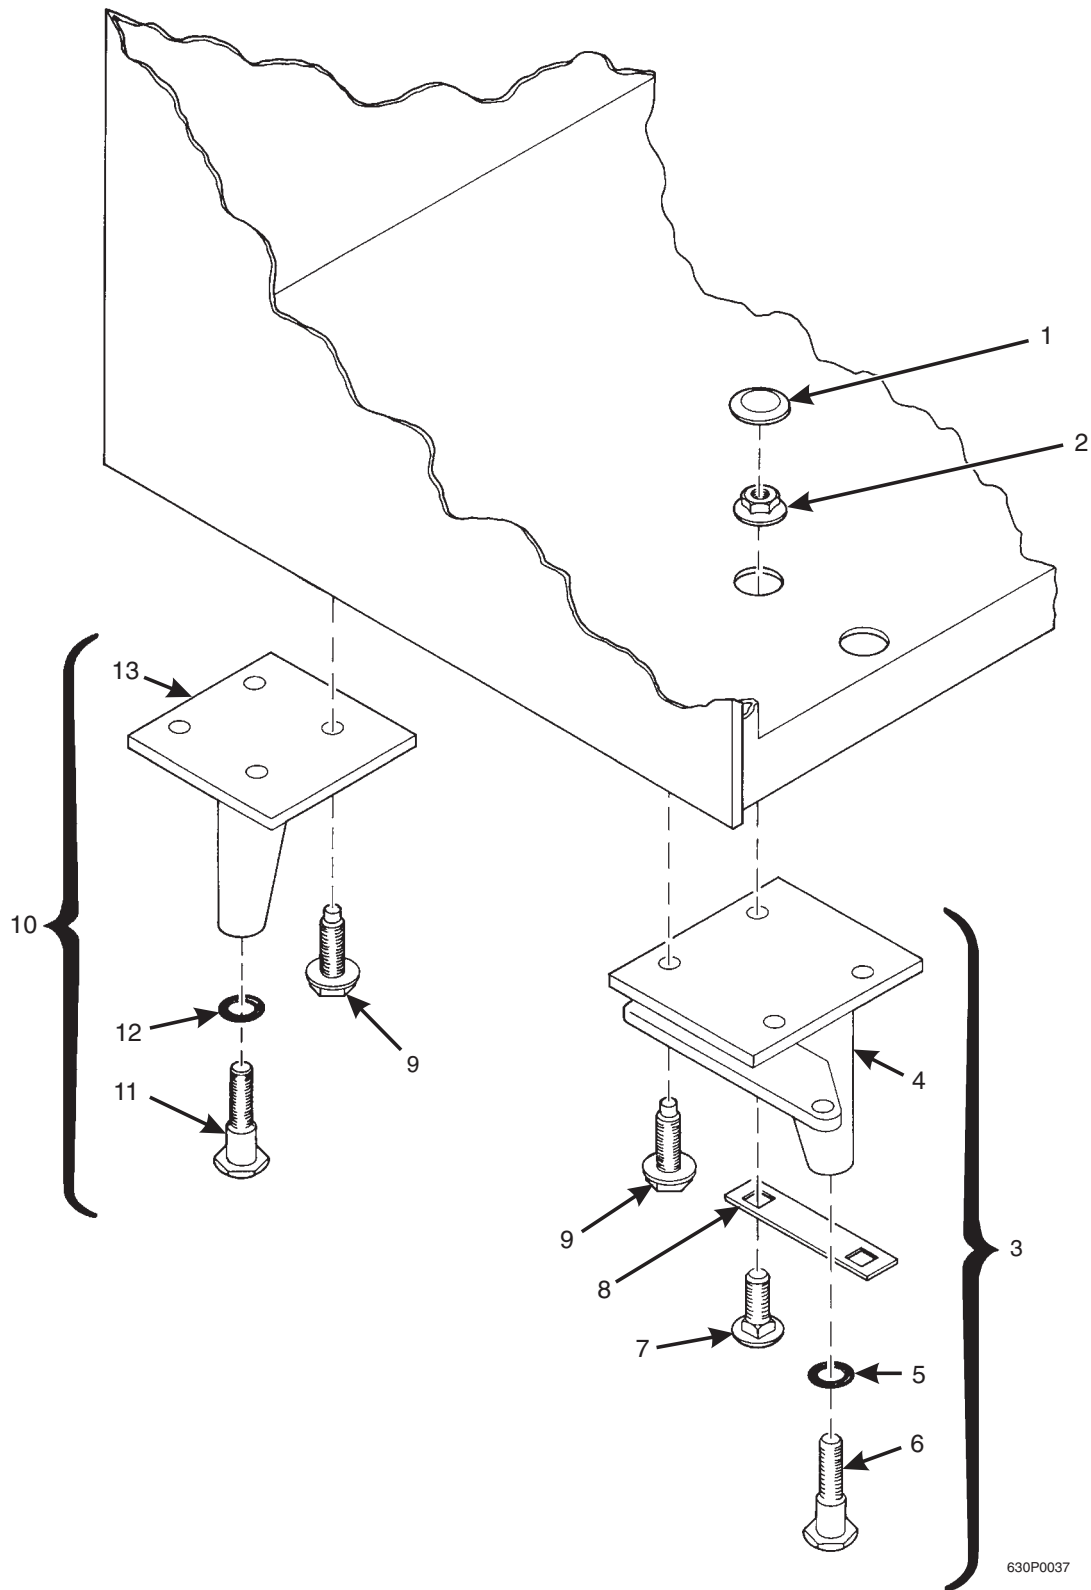

Hot Drink Series - Models 630 / 638 - Parts Manual

Figure 21. Leg, Leveler, and Leg and Hinge Assemblies

Hot Drink Series - Models 630 / 638 - Parts Manual

TABLE 21. LEG, LEVELER, AND LEG AND HINGE ASSEMBLIES

<i>INDEX</i>	<i>PART NUMBER</i>	<i>DESCRIPTION</i>	<i>QTY.</i>
1	6231034	PLUG - HOLE	2
2	1172021	NUT - 1/4-20 WHIZ-LOCK	2
3	6231163	LEG, HINGE, AND LEVELER ASSEMBLY (INCLUDES INDEX NUMBERS 4 - 6)	1
4	1571115	LEG AND HINGE ASSEMBLY	1
5	1471283	"O" RING - .49 ID X .10 DIA	1
6	1471098	LEVELER - CABINET	1
7	1211112	TRAY BOLT	2
8	6231203	PLATE - HINGE LEG BOLT	1
9	9900218	SCREW - 5/16 X 1.00 W/LOCKING RINGS	14
10	1471237	LEG AND LEVELER ASSEMBLY - CABINET (INCLUDES INDEX NUMBERS 11 - 13)	3
11	1471098	LEVELER - CABINET	1
12	1471283	"O" RING - .49 ID X .10 DIA	1
13	1571127	LEG ASSEMBLY - CABINET	1