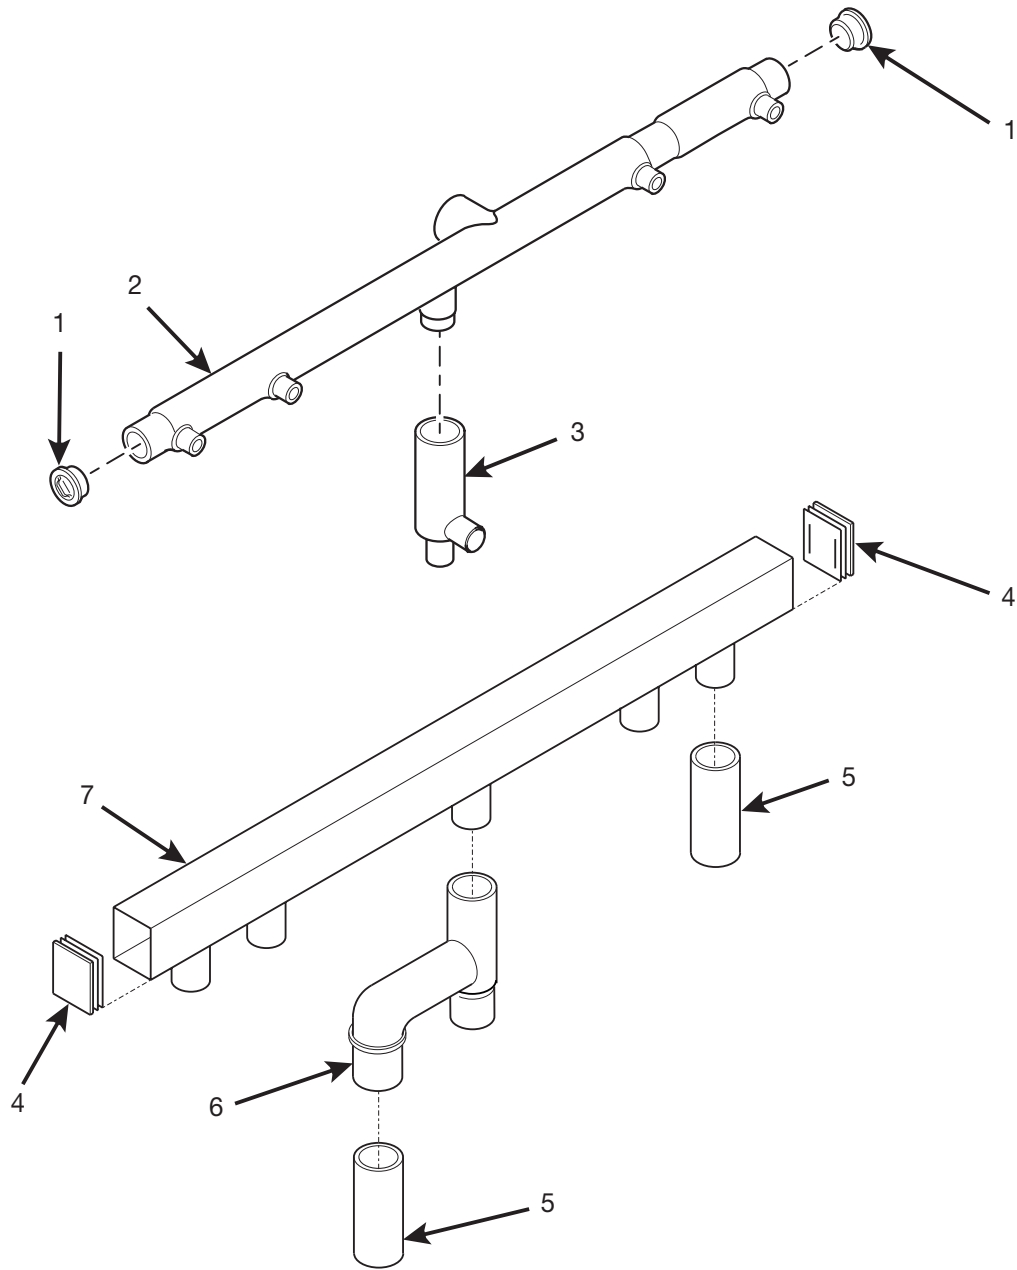

Hot Drink Series - Models 630 / 638 - Parts Manual

TABLE 50. MIXING BOWL AND BREWER VENTILATION SYSTEM

<i>INDEX</i>	<i>PART NUMBER</i>	<i>DESCRIPTION</i>	<i>QTY.</i>
1	-	TUBING ASSEMBLY (U.S. ONLY) (SEE FIGURE 70 FOR DETAILS)	1
	-	TUBING ASSEMBLY (LATIN AMERICA ONLY) (SEE FIGURE 70 FOR DETAILS)	
2	6137157	COUPLING - VENT HOSE	2
3	6237355	HOSE - EXHAUST	-
4	6237353	FILTER - EXHAUST CHUTE	-
5	6237352	BREWER EXHAUST LOCATOR AND BRACKET ASSEMBLY (U.S. ONLY)	-
6	6237305	VINYL CAP - 1.25 I.D.	1

Hot Drink Series - Models 630 / 638 - Parts Manual

630p0056

Figure 51. Vent Tubing (Model 630 Only)