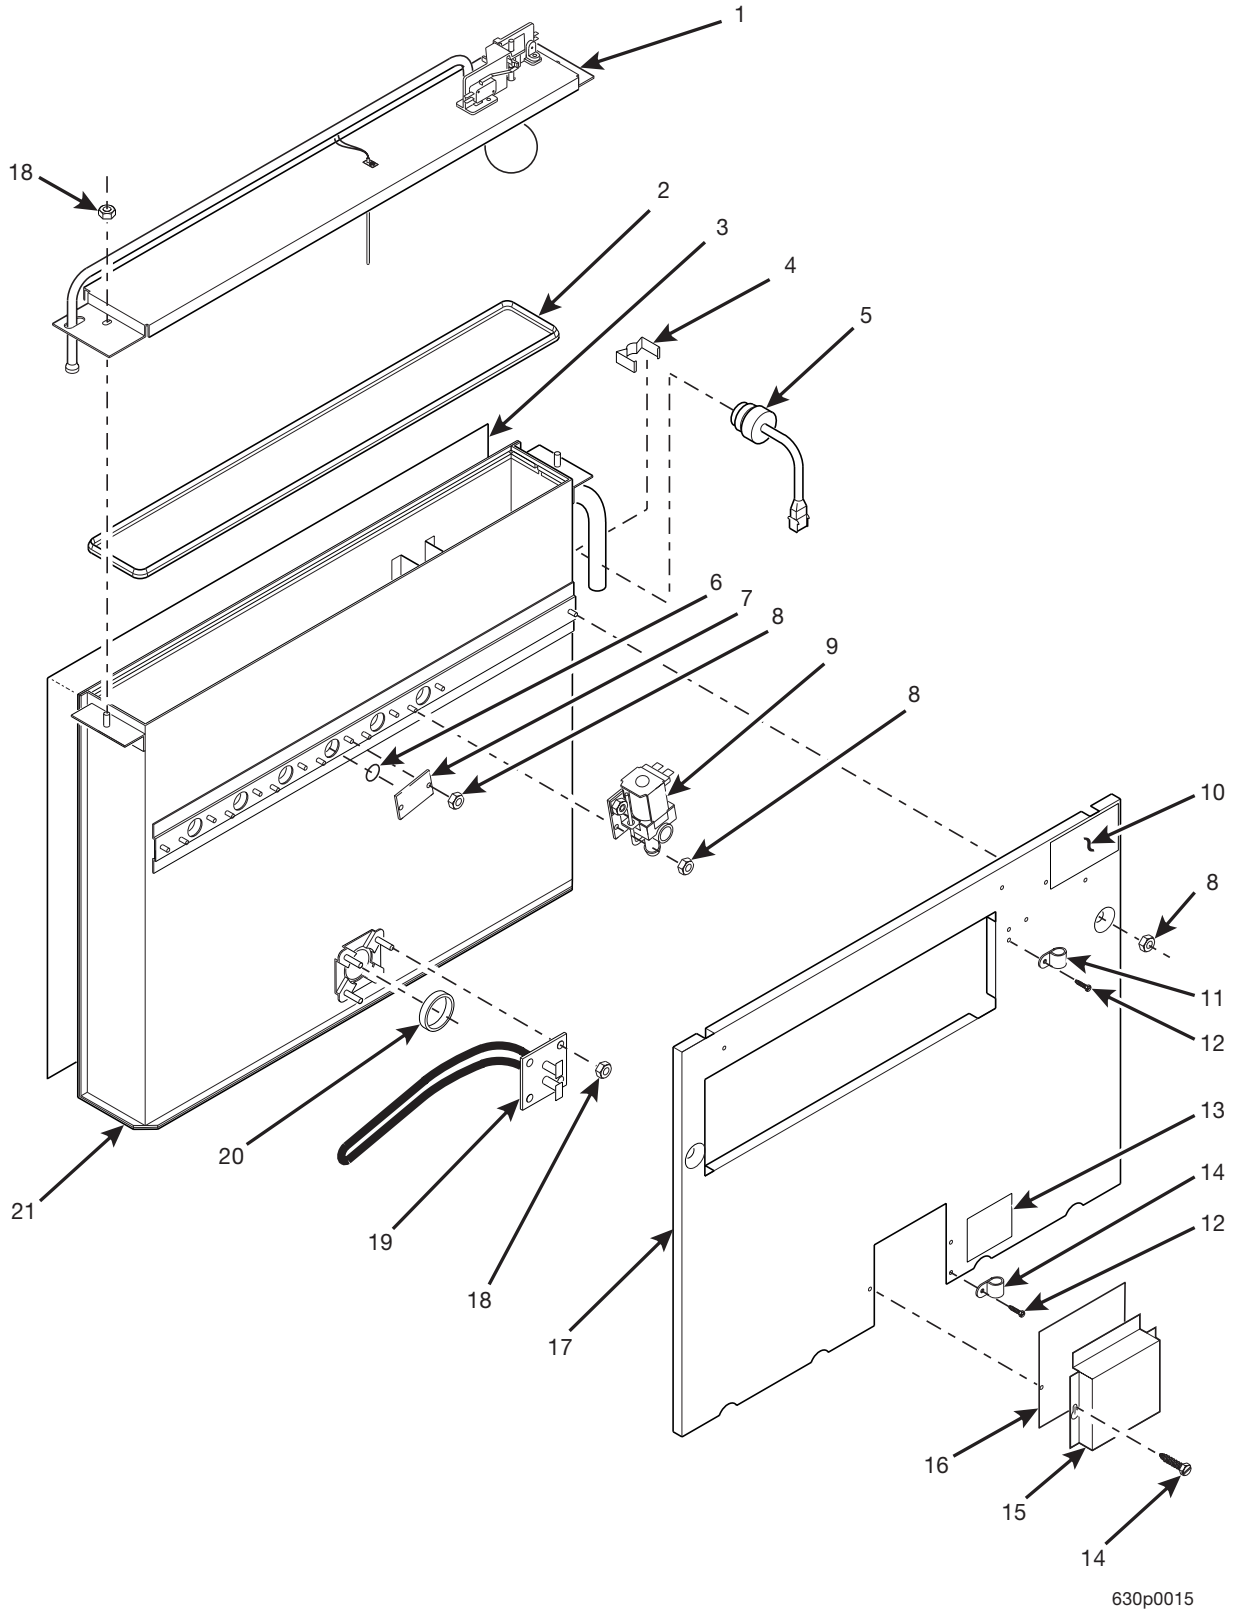

Hot Drink Series - Models 630 / 638 - Parts Manual

Figure 30. Water Tank Assembly

Hot Drink Series - Models 630 / 638 - Parts Manual

TABLE 30. WATER TANK ASSEMBLY

<i>INDEX</i>	<i>PART NUMBER</i>	<i>DESCRIPTION</i>	<i>QTY.</i>
-	6338044	WATER TANK ASSEMBLY (U.S. AND 115 V LATIN AMERICA)	1
	6338012	WATER TANK ASSEMBLY - (230 V LATIN AMERICA ONLY)	
1	6338046	LID ASSEMBLY - WATER TANK (SEE FIGURE 31 FOR DETAILS)	1
2	6238026	GASKET - WATER TANK LID	1
3	6238138	INSULATION - WATER TANK - BACK	1
4	6338002	CLIP - SAFETY THERMOSTAT	1
5	6338003	THERMOSTAT - AUTO RESET	1
6	6238094	O-RING	6
7	6238045	PLUG ASSEMBLY - HOT WATER TANK	1
8	9900081	NUT - #8-32 KEPS	16
9	6238112	VALVE ASSY-H.W.T. (US and 115V LATIN AMERICA)	1
	6238116	VALVE ASSEMBLY-H.W.T. (230V LATIN AMERICA)	
10	-	LABEL - HOT SURFACE (ENGLISH)	1
	-	LABEL - HOT SURFACE (SPANISH)	
11	6231035	CLAMP - CABLE	2
12	1451097	SCREW	7
13	6231189	LABEL - WARNING - HIGH VOLTAGE	1
14	1452139	RETAINER - HARNESS	1
15	6238104	COVER - HEATER	1
16	6338022	INSULATION	1
17	6238075	COVER - FRONT	1
18	1172021	NUT - 1/4-20 WHIZ LOCK	6
19	6338041	HEATER - WATER - (U.S. AND 115 V LATIN AMERICA)	1
	6338042	HEATER - WATER - (230 V LATIN AMERICA)	
20	6238042	GASKET - HEATER	1
21	6338007	WELD ASSEMBLY - WATER TANK (U.S. AND 115 V LATIN AMERICA)	1
	6338008	WELD ASSEMBLY - WATER TANK (230 V LATIN AMERICA)	
-	6238136	INSULATION - BOTTOM - WATER TANK	1
-	6238137	INSULATION - TOP - WATER TANK	1

ALSO AVAILABLE

-	9905010	REPL. PKG - WATER VALVE - HOT DRINK (CONTAINS 10 EACH OF "O" RING PART NUMBER 6238074)