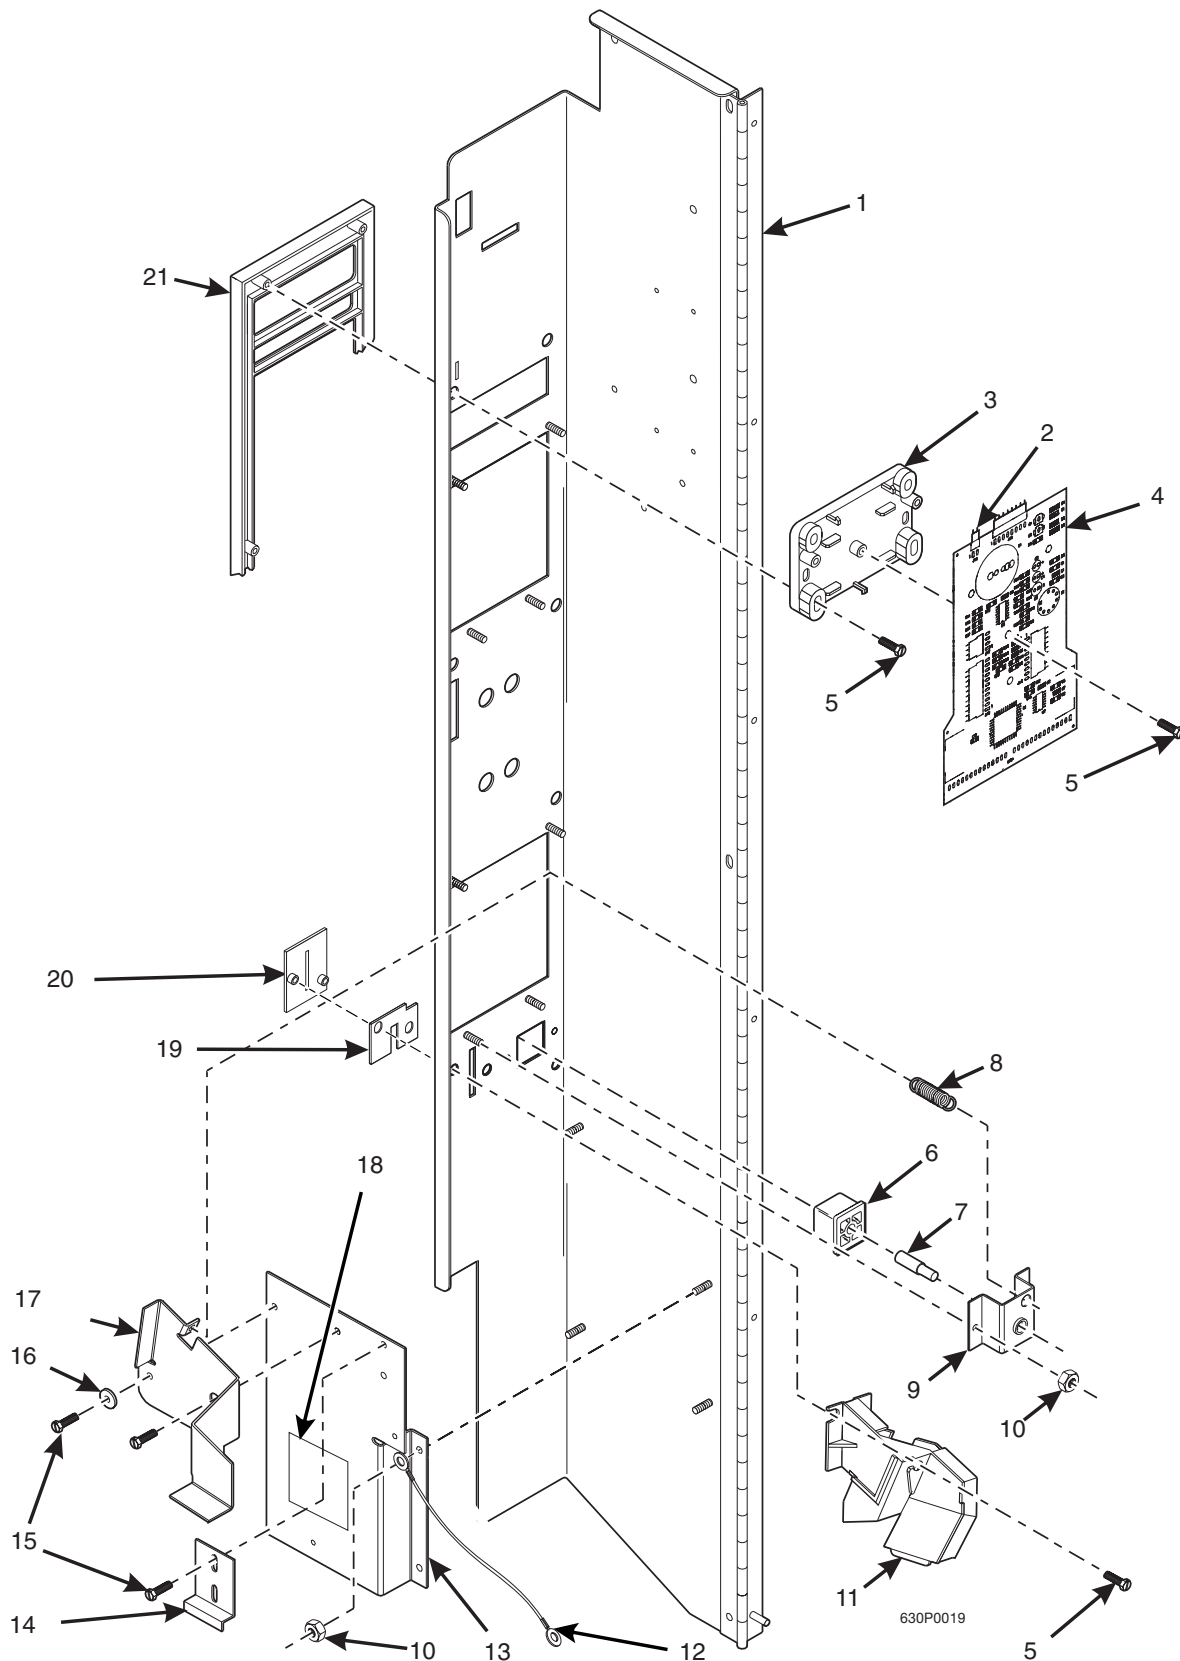

Hot Drink Series - Models 630 / 638 - Parts Manual

Figure 57. Monetary Panel - Part 2

Hot Drink Series - Models 630 / 638 - Parts Manual

TABLE 57. MONETARY PANEL - PART 2

<i>INDEX</i>	<i>PART NUMBER</i>	<i>DESCRIPTION</i>	<i>QTY.</i>
1	1575094	WELD ASSEMBLY - PANEL - MONETARY	REF
2	1579009	JUMPER - DOOR SWITCH	1
3	1475099	BRACKET - PCB - DISPLAY	1
4	9989685	PCB ASSEMBLY - DISPLAY	1
5	2226380	SCREW - #6 PHS	10
6	1475026	BUTTON - COIN RETURN	1
7	1475072	SHAFT - RETURN BUTTON	1
8	1127808	SPRING SHELF RESET	1
9	1571079	BRACKET - COIN RETURN BUTTON	1
10	9900081	NUT - #8-32	-
11	1575003	COIN CHUTE ASSEMBLY	1
12	1475119	JUMPER - GROUND WIRE	1
13	1571078	BRACKET ASSEMBLY - COIN MECH.	1
14	6231037	CLAMP - CABLE	1
15	1451097	SCREW - #8-32 X .31 HX HD	-
16	2204093	WASHER - SCAVENGER BAR	1
17	1571113	ARM - SCAVENGER	1
18	1570105	LABEL - COIN MECHANISM	1
19	1472222	COIN BLOCK	1
20	1472223	COIN INSERT	1
21	1595017	FACE PLATE ASSEMBLY - GPL (SEE FIGURE 59 FOR DETAILS)	1