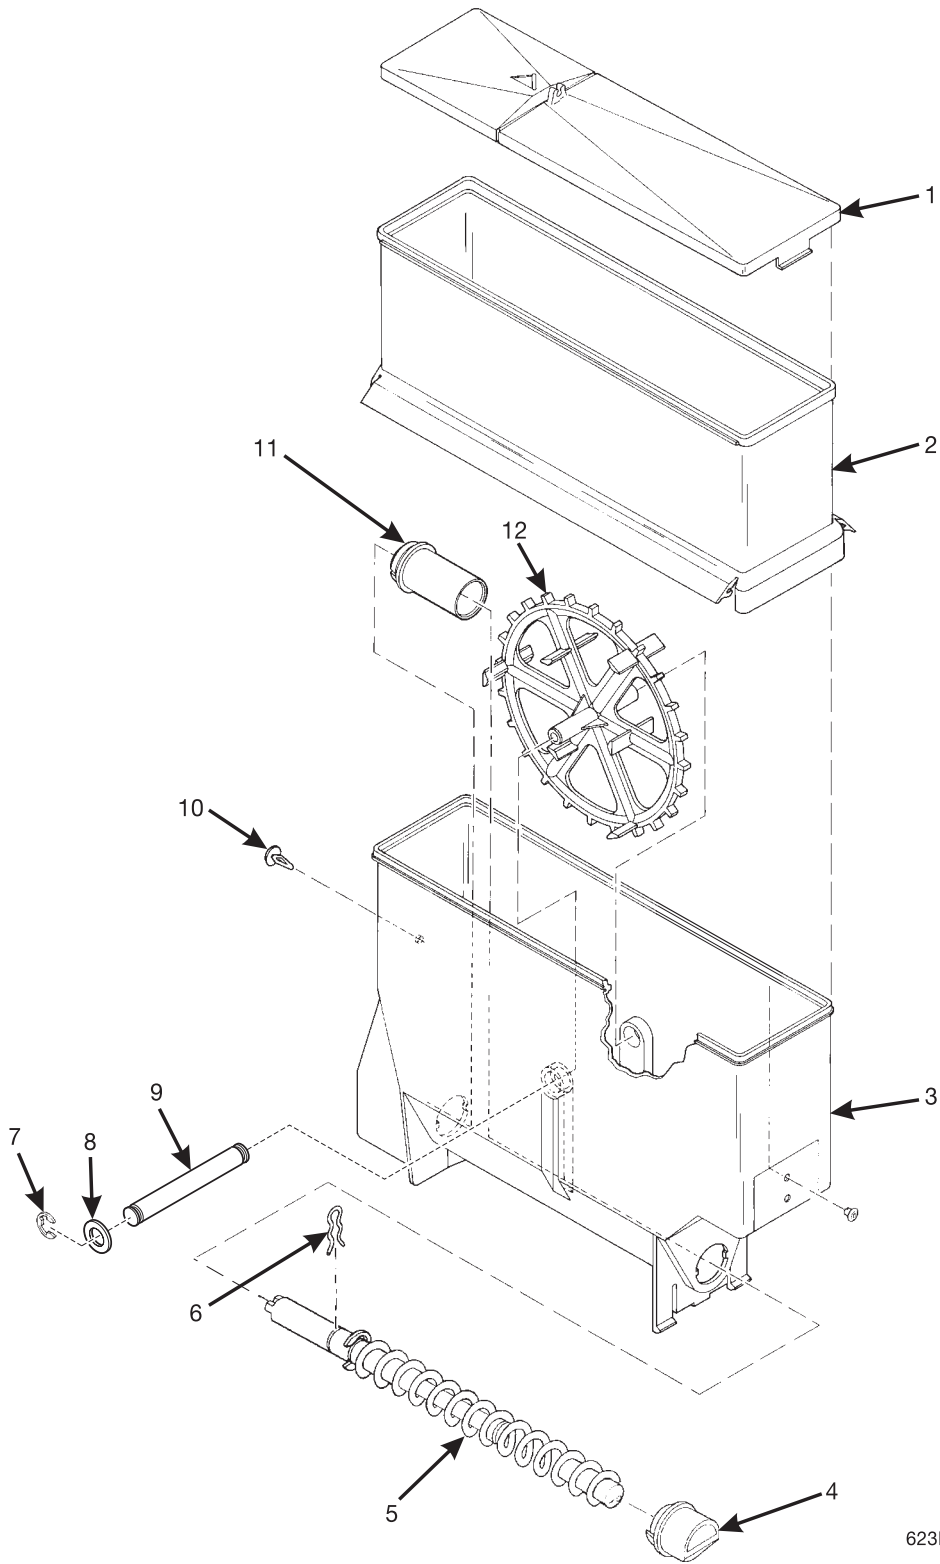

Hot Drink Series - Models 630 / 638 - Parts Manual

623P0079

Figure 66. Canister Assembly - Sugar

Hot Drink Series - Models 630 / 638 - Parts Manual

TABLE 66. CANISTER ASSEMBLY - SUGAR

<i>INDEX</i>	<i>PART NUMBER</i>	<i>DESCRIPTION</i>	<i>QTY.</i>
-	6537025	CANISTER ASSEMBLY - 1 SLV - W/MIXING	-
1	6237023	LID - CANISTER	1
2	6237008	SLEEVE - CANISTER 4 IN	1
3	6237176	BASE - CANISTER	1
4	6237063	NOZZLE - DISPENSING - CANISTER	1
5	6537018	AUGER AND SHAFT ASSEMBLY (INCLUDES THE NEXT 3 ITEMS)	1
-	6537017	AUGER-CANISTER	1
-	6237025	RETAINING RING-"E"-.500	1
-	6337016	SHAFT-AUGER-LONG	1
6	6337020	CLIP - SPRING	1
7	9900415	RETAINING RING REINF E TYP.1	2
8	6237116	WASHER - SEAL - WEAR PLATE	2
9	6237167	SHAFT - CANISTER	1
10	6237053	FASTENER - PUSH IN	1
11	6237014	BEARING - CANISTER	1
12	6237181	MIXING WHEEL	1