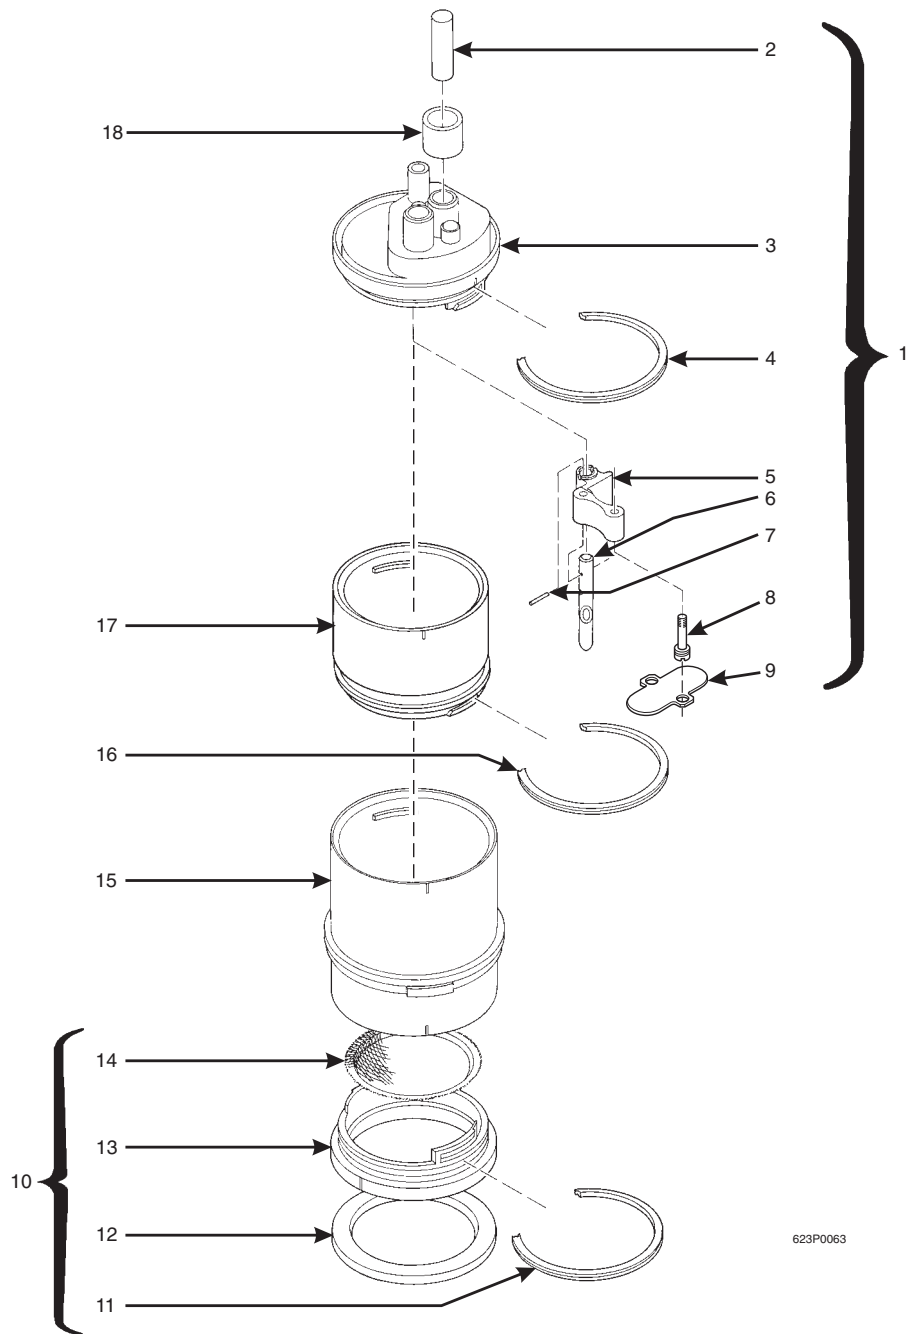

Hot Drink Series - Models 630 / 638 - Parts Manual

Figure 42. Barrel Assembly - Single Brewer

Hot Drink Series - Models 630 / 638 - Parts Manual

TABLE 42. BARREL ASSEMBLY - SINGLE BREWER

<i>INDEX</i>	<i>PART NUMBER</i>	<i>DESCRIPTION</i>	<i>QTY.</i>
-	6234328	BARREL ASSEMBLY - SINGLE BREWER	REF
1	6134152	MANIFOLD ASSEMBLY - HOSE - BREW BARREL (INCLUDES INDEX NUMBERS 2 - 9)	1
2	6134192	PLUG BREWER MANIFOLD	1
3	6134178	MANIFOLD AND INSERT ASSEMBLY - BREWER	1
4	6104193	QUAD RING SEAL	1
5	6204229	DEFLECTOR - MANIFOLD	1
6	6134197	TUBE - AIR JET	1
7	6106107	ROLL PIN	1
8	6134173	SHOULDER SCREW	2
9	6134155	VALVE - MANIFOLD - BREWER BARREL	1
10	6234305	LOWER INSERT ASSEMBLY - BREWER BARREL (INCLUDES INDEX NUMBERS 11 - 14)	1
11	6104193	QUAD RING SEAL	1
12	6234375	SEAL - BREWER	1
13	6104181	LOWER INSERT - BREWER BARREL	1
14	6234302	SCREEN - BREWER BARREL	1
15	6104184	BREWER BARREL	1
16	6104193	QUAD RING SEAL	1
17	6234213	EXTENSION - BREWER BARREL	1
18	6234207	TUBE - .375 ID X .562 OD X .75L	1