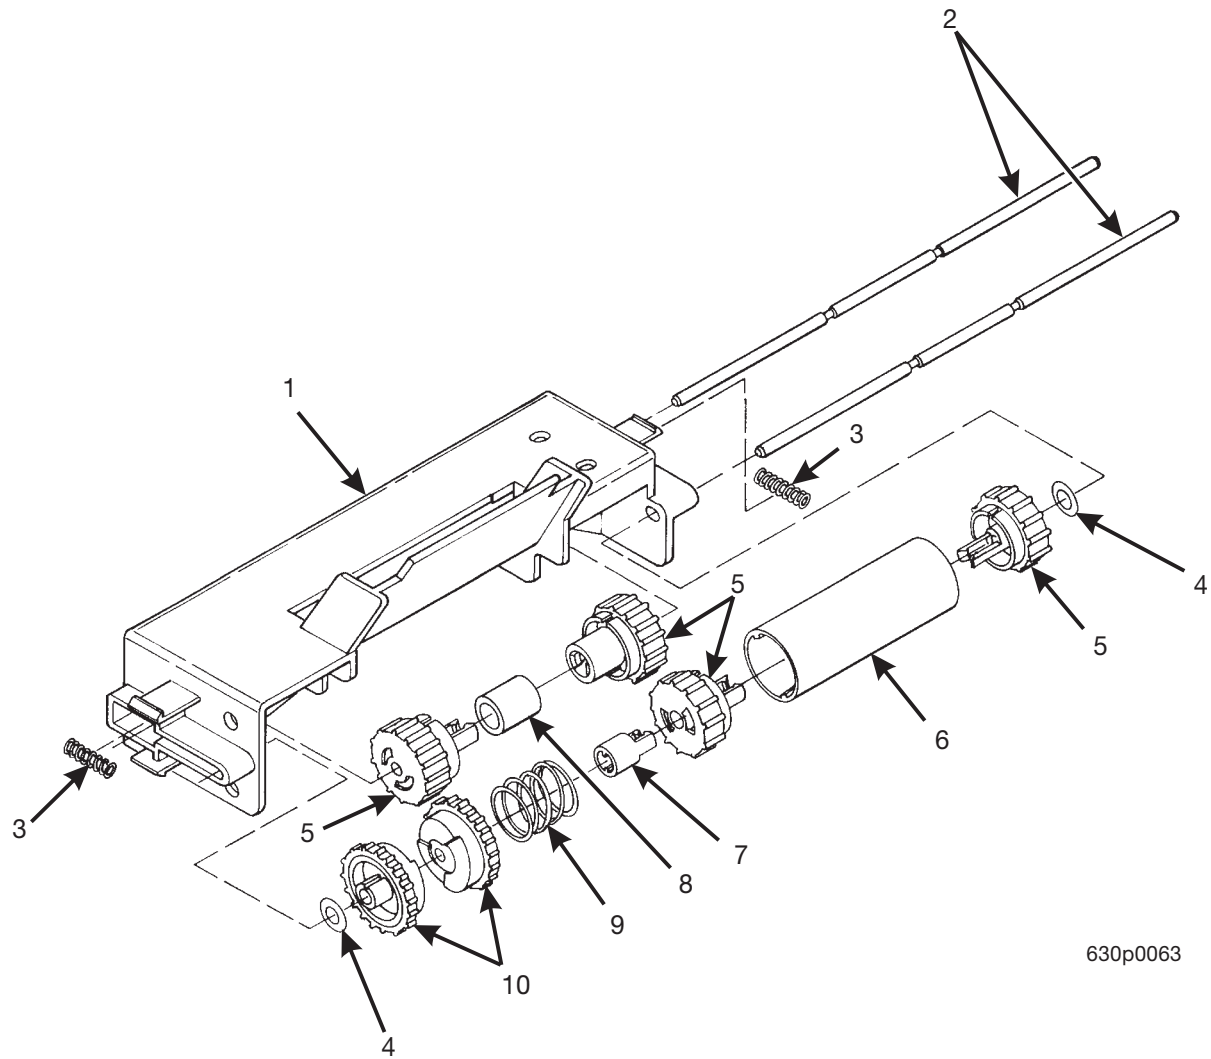

Figure 44. Paper Mechanism Assembly - Single Brewer With Filter

Hot Drink Series - Models 630 / 638 - Parts Manual

TABLE 44. PAPER MECHANISM ASSEMBLY - SINGLE BREWER WITH FILTER

<i>INDEX</i>	<i>PART NUMBER</i>	<i>DESCRIPTION</i>	<i>QTY.</i>
-	6234600	PAPER MECHANISM ASSEMBLY - SINGLE BREWER	REF.
1	6234626	PAPER MECHANISM HOUSING	1
2	6234612	SHAFT - PAPER MECHANISM	2
3	6234614	COMPRESSION SPRING - PAPER MECH. SHAFT	2
4	6234628	WASHER - PAPER MECH.	2
5	6234620	ROLLER END CAP - PAPER MECH.	4
6	6234619	PAPER ROLLER EXTRUSION	1
7	6234603	ROLLER DRIVE - PAPER MECH.	1
8	6234634	TUBE - 6108098 - .50 LG.	2
9	6234315	SPRING - PAPER MECH. RATCHET	1
10	6234607	RATCHET - PAPER MECH.	2