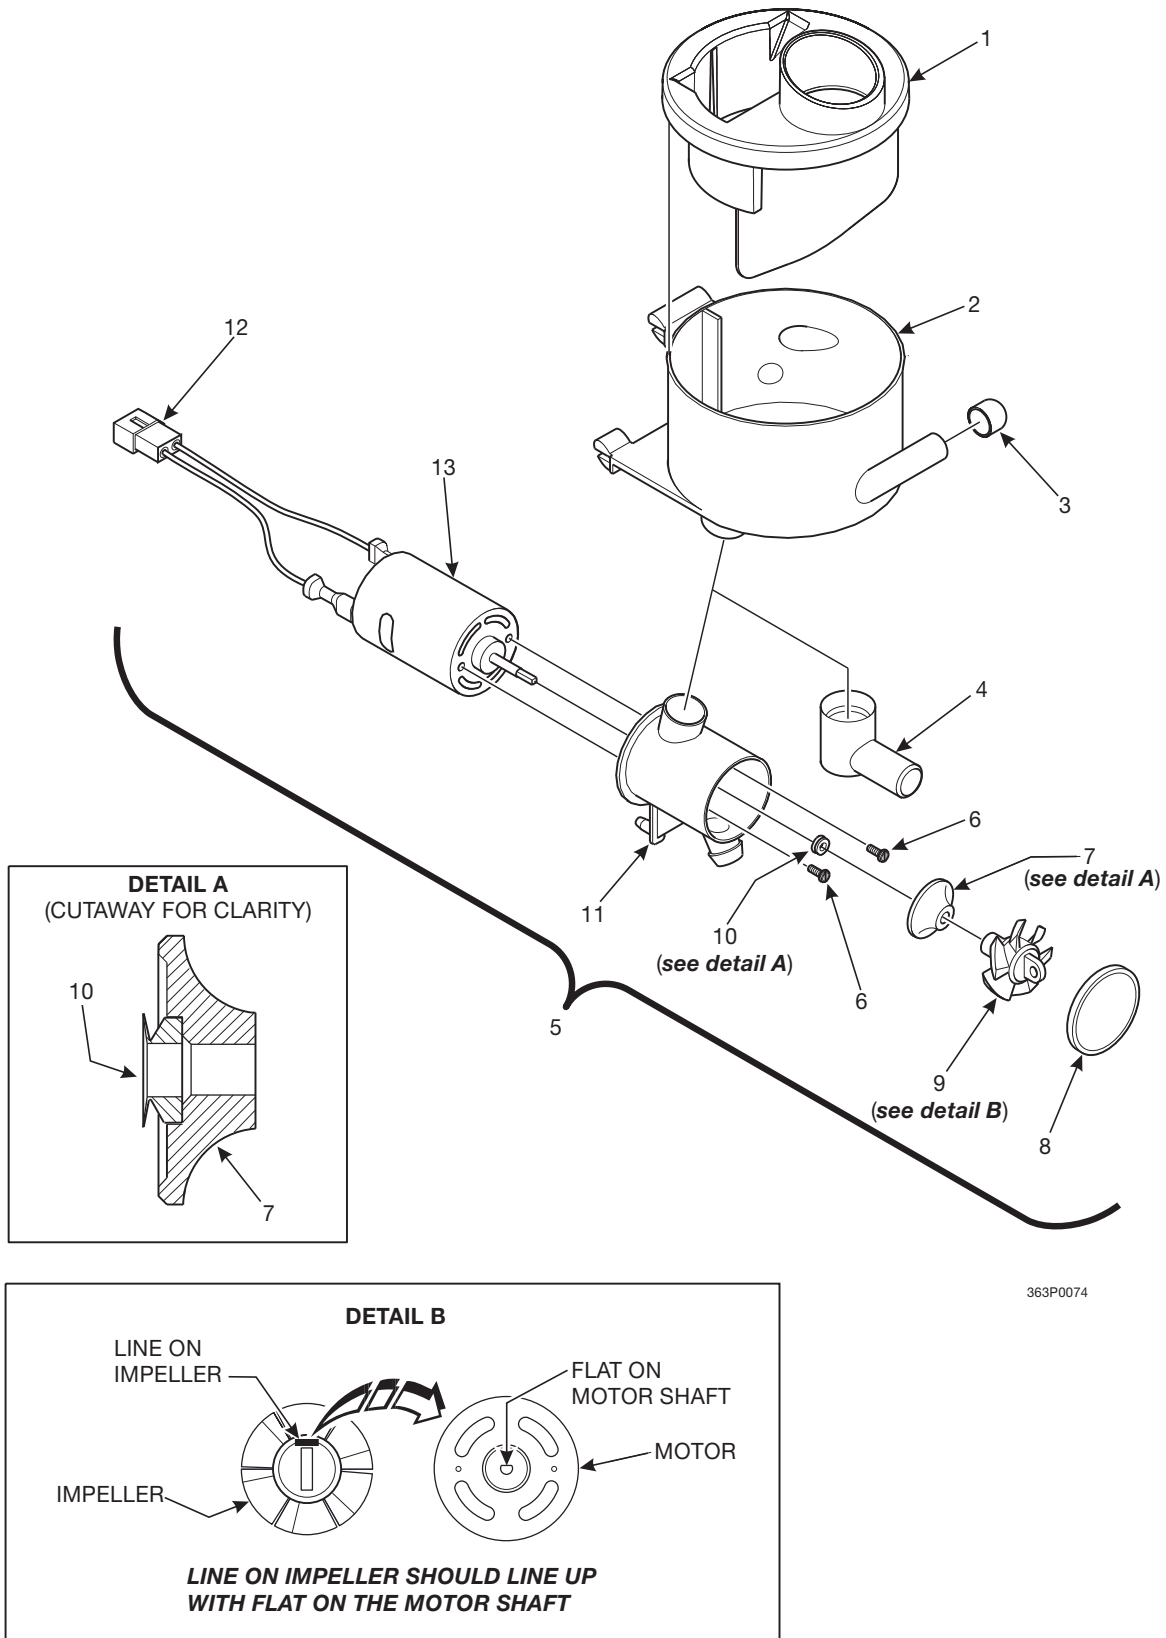

Hot Drink Series - Models 630 / 638 - Parts Manual

Figure 39. Mixing Bowl and Whipper Assembly

Hot Drink Series - Models 630 / 638 - Parts Manual

TABLE 39. MIXING BOWL AND WHIPPER ASSEMBLY

<i>INDEX</i>	<i>PART NUMBER</i>	<i>DESCRIPTION</i>	<i>QTY.</i>
1	P6337060	VENT AND DIVIDER ASSEMBLY	1
2	6237127	MIXING BOWL (CHOCOLATE & UNLABELED PRODUCT)	2
	6237128	MIXING BOWL (CONDIMENTS)	1
	6231125	MIXING BOWL (TEA, DECAF, COFFEE)	1
3	6237306	VINYL CAP	1
4	6237312	SPOUT - MIXING BOWL	1
5	6237195	WHIPPER ASSEMBLY (INCLUDES INDEX NUMBERS 6 - 13)	3
6	6237119	SCREW	2
7	6237192	SPACER - WHIPPER	-
8	6337085	COVER - WHIPPER	1
9	6237194	IMPELLER - WHIPPER	1
10	6237110	V-RING SHAFT SEAL	1
11	6237193	HOUSING - WHIPPER	1
12	6237157	WIRING HARNESS - WHIPPER MOTOR	1
13	6237111	MOTOR - WHIPPER - 24 VDC	1
-	6237117	IMPELLER REMOVAL TOOL (NOT SHOWN)	1