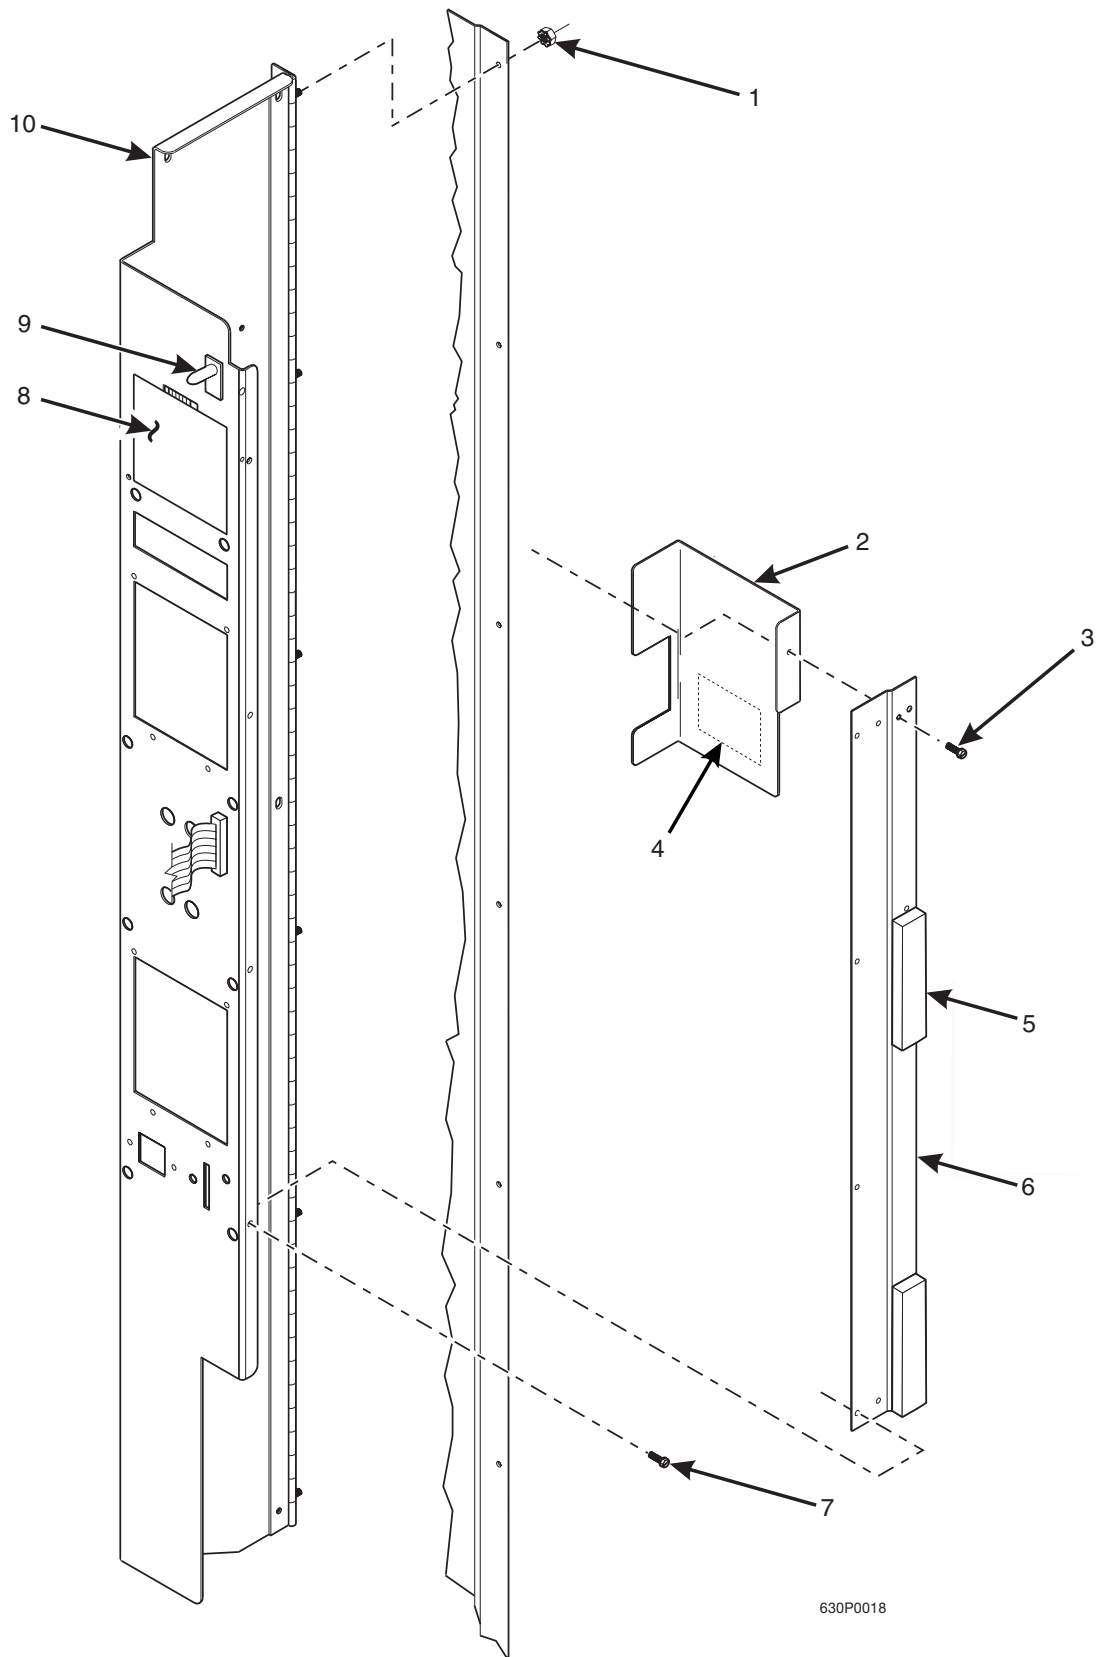

Hot Drink Series - Models 630 / 638 - Parts Manual

Figure 56. Monetary Panel - Part 1

Hot Drink Series - Models 630 / 638 - Parts Manual

TABLE 56. MONETARY PANEL - PART 1

<i>INDEX</i>	<i>PART NUMBER</i>	<i>DESCRIPTION</i>	<i>QTY.</i>
1	9900081	NUT - #8 X 32 X 1/4	6
2	1575029	COVER - DISPLAY	1
3	1451097	SCREW - #8-32 X .31 HEX HD	-
4	1571157	LABEL - STATIC DAMAGE	1
5	3122056	MAGNET RETAINER - COIN CHANGER	2
6	1575057	PLATE - MAGNET MOUNTING	1
7	5500026	SCREW - 8-32 X 3/8 PHS	-
8	1590033	LABEL - DATA - PRICE PAYOUT	-
9	9989594	SWITCH	1
10	1575094	WELD ASSEMBLY - PANEL - MONETARY	1