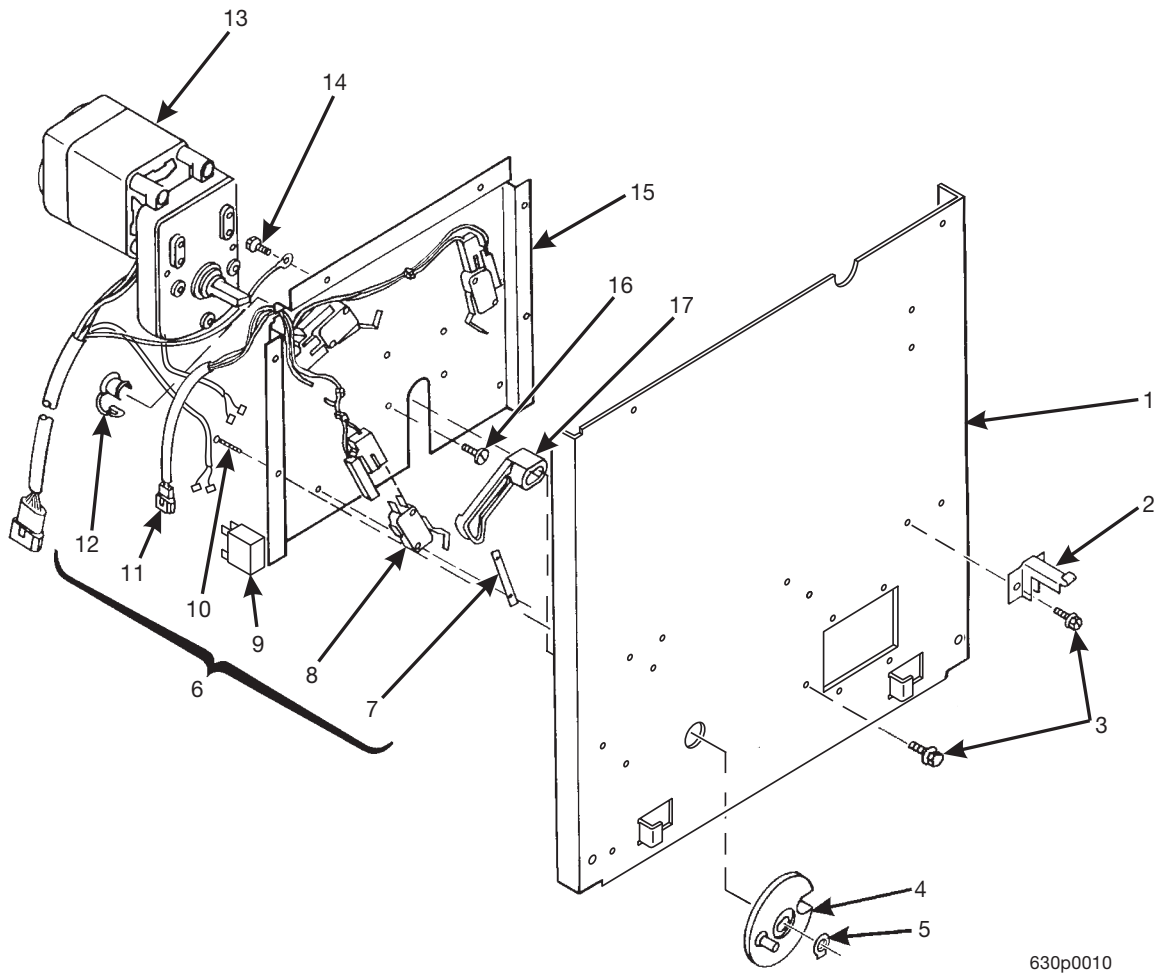

Hot Drink Series - Models 630 / 638 - Parts Manual

TABLE 53. BRACKET, BLOWER, AND COVER ASSEMBLY

<i>INDEX</i>	<i>PART NUMBER</i>	<i>DESCRIPTION</i>	<i>QTY.</i>
-	66391020301006	BRACKET, BLOWER, AND COVER ASSEMBLY - 115 V (FB)	1
	6331089	BRACKET, BLOWER, AND COVER ASSEMBLY - 115 V (FD)	
	6331090	BRACKET, BLOWER, AND COVER ASSEMBLY - 230 V (FD)	
	6391057	BRACKET, BLOWER, AND COVER ASSEMBLY - 230 V (FB)	
1	6237342	HOUSING, EXHAUST BLOWER	1
2	6237340	FILTER - EXHAUST BLOWER	1
3	1451097	SCREW - #8-32 X .31 HEX HD	7
4	6231074	GUARD - BLOWER MOTOR (FD)	1
	6391020	PLATE-COVER-BLOWER (FB)	
5	3502097	BUSHING	1
6	1437204	SCREW - #8-10 X .38 HEX HD	2
7	6231553	TIE DOWN	2
8	4312210	BLOWER ASSEMBLY - 115 V	1
	4312211	BLOWER ASSEMBLY - 230 V	
9	6231550	BRACKET	1

Hot Drink Series - Models 630 / 638 - Parts Manual

630p0010

Figure 54. Brewer Drive Assembly