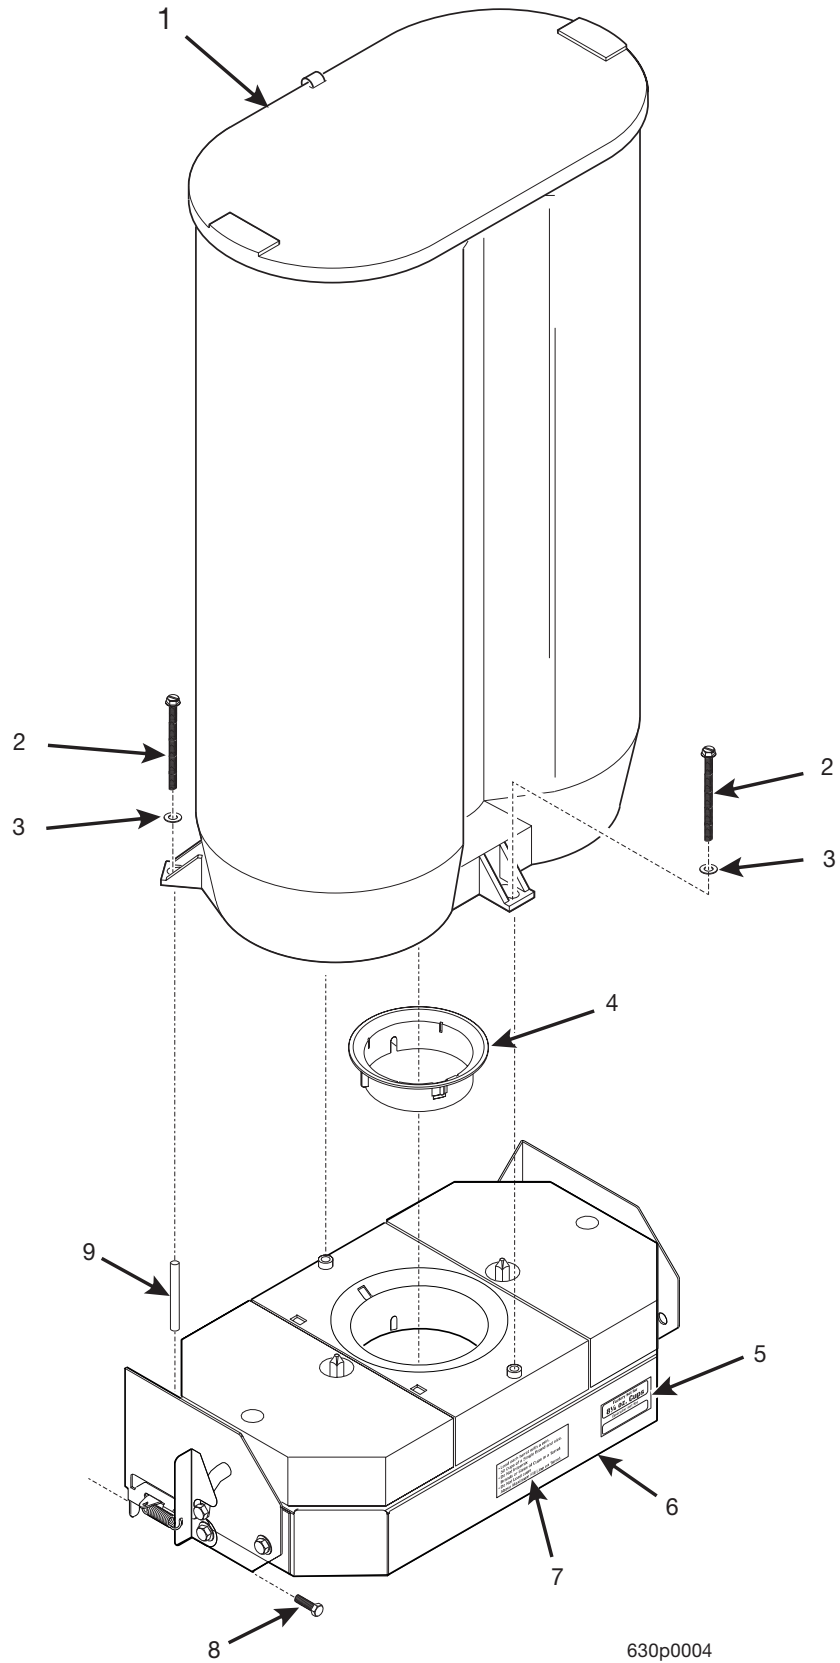

Hot Drink Series - Models 630 / 638 - Parts Manual

Figure 11. Mech and Canister Assembly

Hot Drink Series - Models 630 / 638 - Parts Manual

TABLE 11. MECH AND CANISTER ASSEMBLY

<i>INDEX</i>	<i>PART NUMBER</i>	<i>DESCRIPTION</i>	<i>QTY.</i>
-	6263000	MECH AND CANISTER ASSEMBLY	1
1	6233102	TURRET AND CANISTER ASSEMBLY - 7 COLUMN (SEE FIGURE 12 FOR DETAILS)	1
2	6233077	BOLT	4
3	6131066	WASHER - ZINC	4
4	6233007	FUNNEL - 3.25 INCHES	1
5	6233073	LABEL - CUP SIZE	1
6	6263001	MECHANISM ASSEMBLY (SEE FIGURE 13 FOR DETAILS)	1
7	6233074	LABEL - LOADING INSTRUCTIONS	1
8	1451097	SCREW - #8-32 X .31 HEX HD	4
9	6263002	SPACER - .277 ID X .37	2