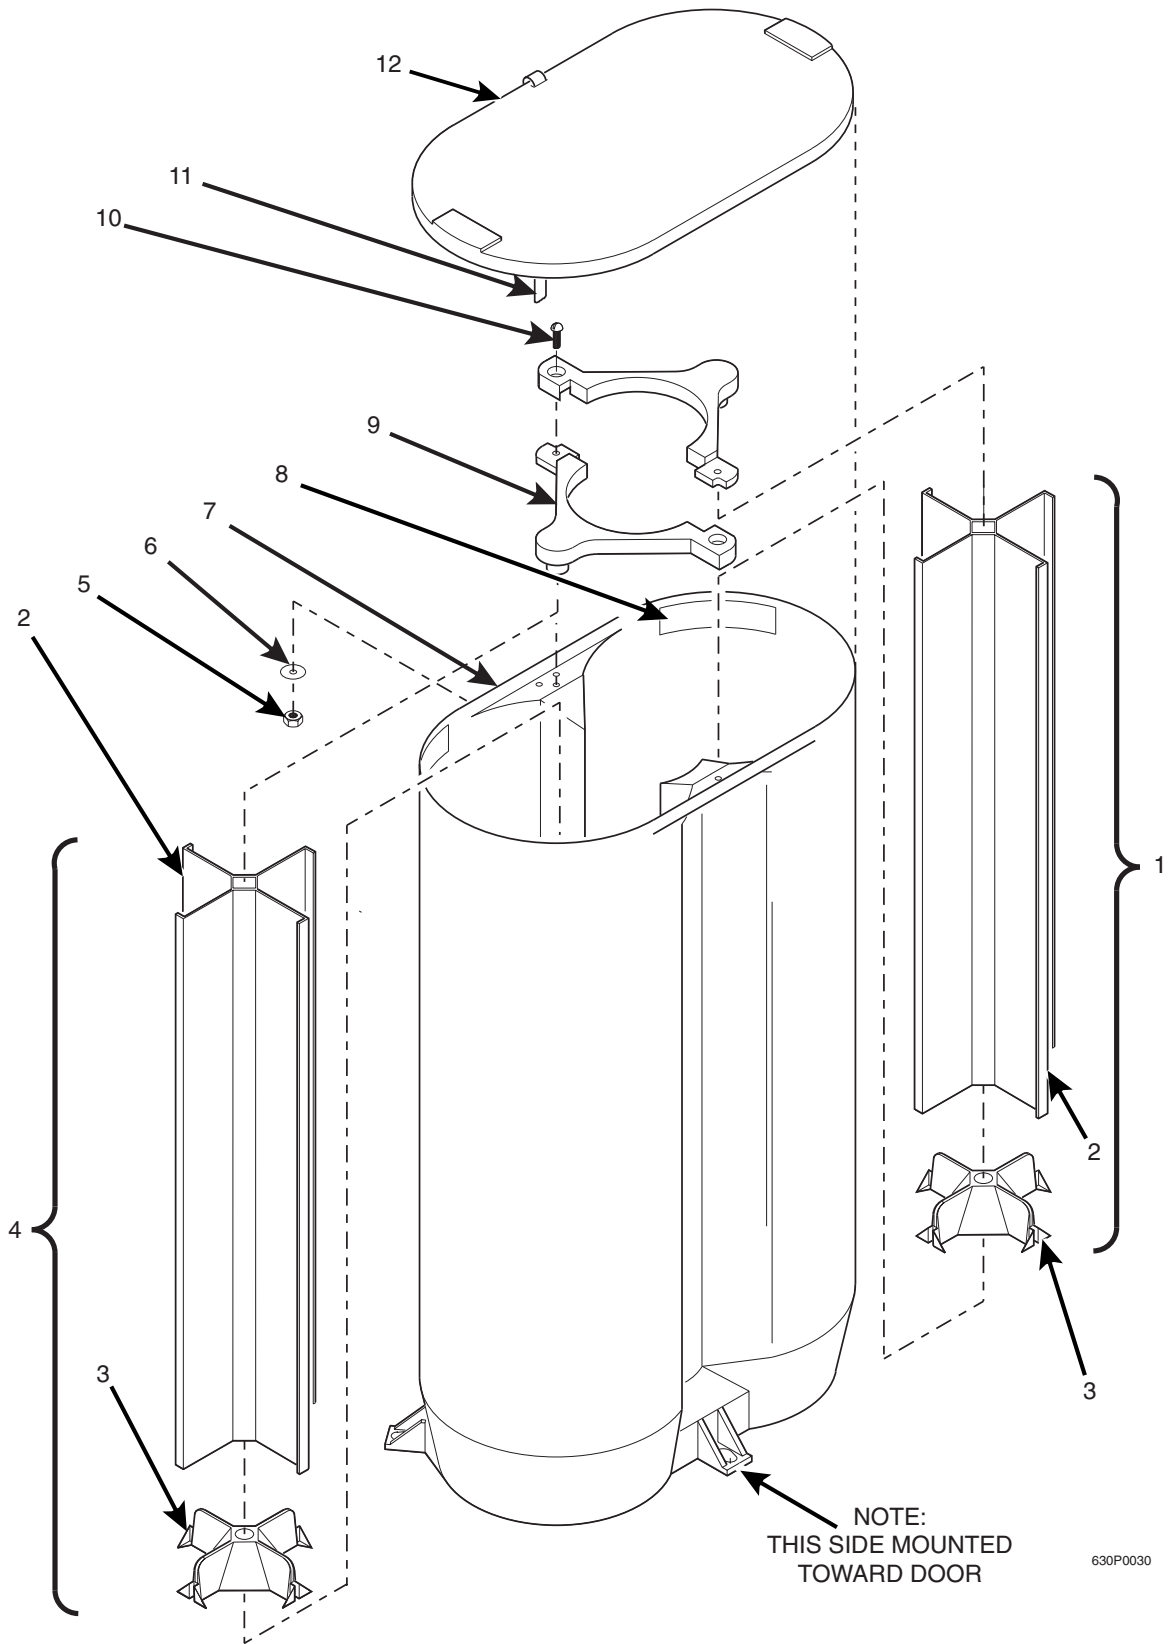

Hot Drink Series - Models 630 / 638 - Parts Manual

Figure 12. Turret and Canister Assembly - 7 Column

Hot Drink Series - Models 630 / 638 - Parts Manual

TABLE 12. TURRET AND CANISTER ASSEMBLY - 7 COLUMN

<i>INDEX</i>	<i>PART NUMBER</i>	<i>DESCRIPTION</i>	<i>QTY.</i>
-	6333102	TURRET AND CANISTER ASSEMBLY	1
1	6233109	TURRET ASSEMBLY 1B (INCLUDES INDEX NUMBERS 2 AND 3)	1
2	6233061	TURRET CENTER	1
3	6233048	BASE - TURRET	1
4	6233108	TURRET ASSEMBLY 1A (INCLUDES INDEX NUMBERS 2 AND 3)	1
5	9900081	NUT - #8-32 KEPS	2
6	6138181	WASHER PLATE	2
7	6233092	CANISTER - CUP - 7	1
8	6233095	LABEL - FILL LINE	2
9	6233030	BEARING - TURRET	2
10	9900115	SCREW - #8-32 X 3	2
11	6333003	STRAP - CANISTER	1
12	6233093	LID - CANISTER - 7	1