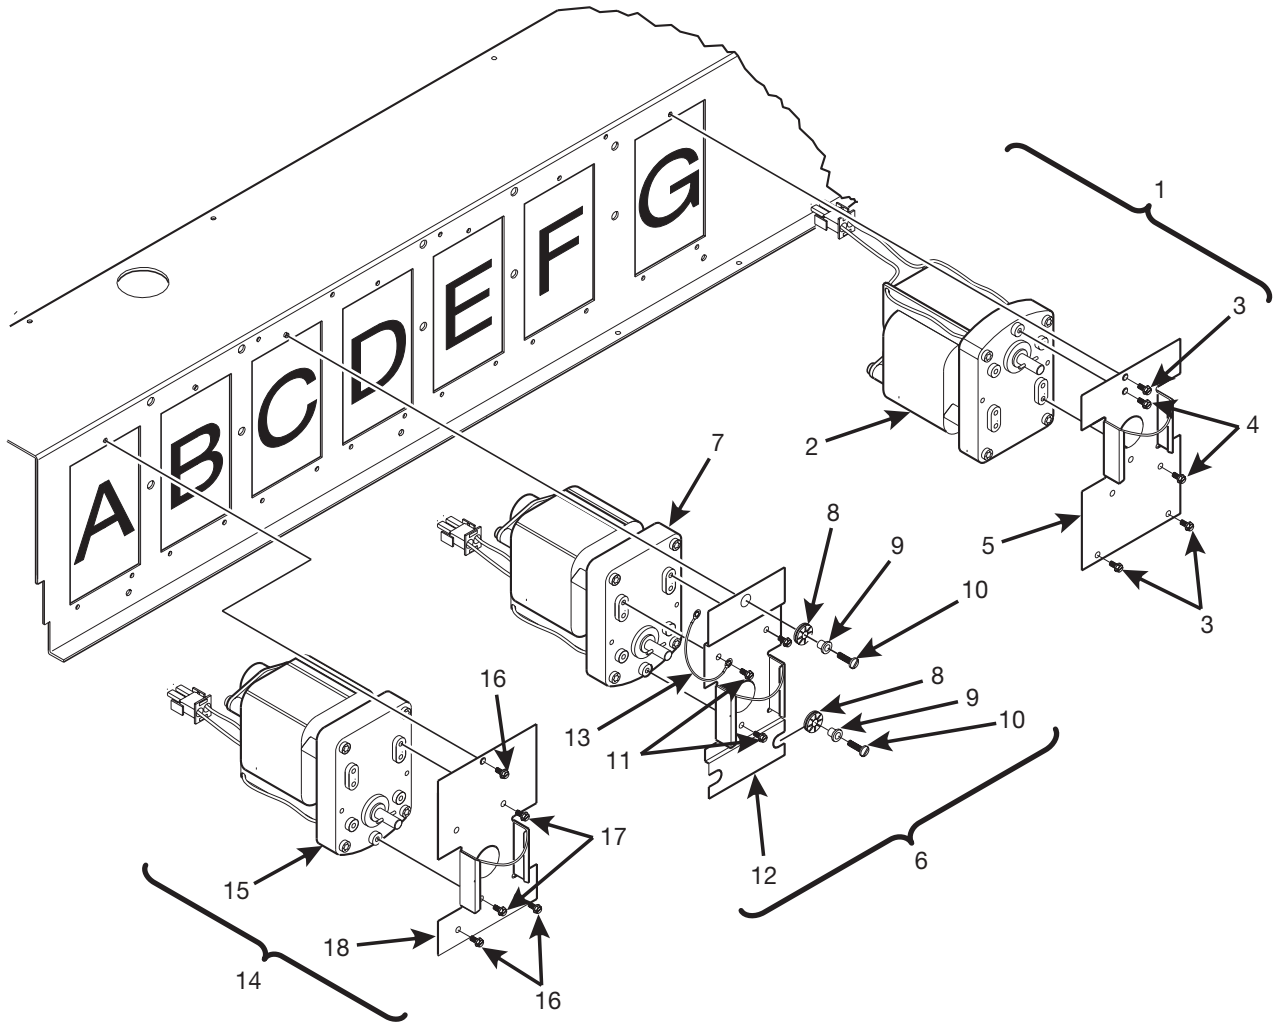

Hot Drink Series - Models 630 / 638 - Parts Manual

Figure 68. Canister Assembly - Fresh Brew Coffee

Hot Drink Series - Models 630 / 638 - Parts Manual

TABLE 68. CANISTER ASSEMBLY - FRESH BREW COFFEE

<i>INDEX</i>	<i>PART NUMBER</i>	<i>DESCRIPTION</i>	<i>QTY.</i>
-	6237434	CANISTER ASSEMBLY - COFFEE - FRESH BREW	-
1	6237066	LID - CANISTER	1
2	6337024	SLEEVE - CANISTER	1
3	6237019	ALUMINUM "POP" RIVETS - .187 DIA	12
4	6237014	BEARING - CANISTER	1
5	6337021	CANISTER BASE	1
6	6237063	NOZZLE - DISPENSING - CANISTER	1
7	6237095	AUGER AND SHAFT ASSEMBLY	1
8	6337020	CLIP - SPRING	1
9	6337030	MIXING WHEEL ASSEMBLY (INCLUDES INDEX NUMBERS 10 -12)	1
10	6537026	ALUMINUM CAP RIVET-.187 DIA	2
11	6337087	EXTENSION - WHEEL - F.B. COFFEE	2
12	6337086	MIXING WHEEL - F.B. COFFEE	1
13	6237020	SPRING - GROUND COFFEE	1