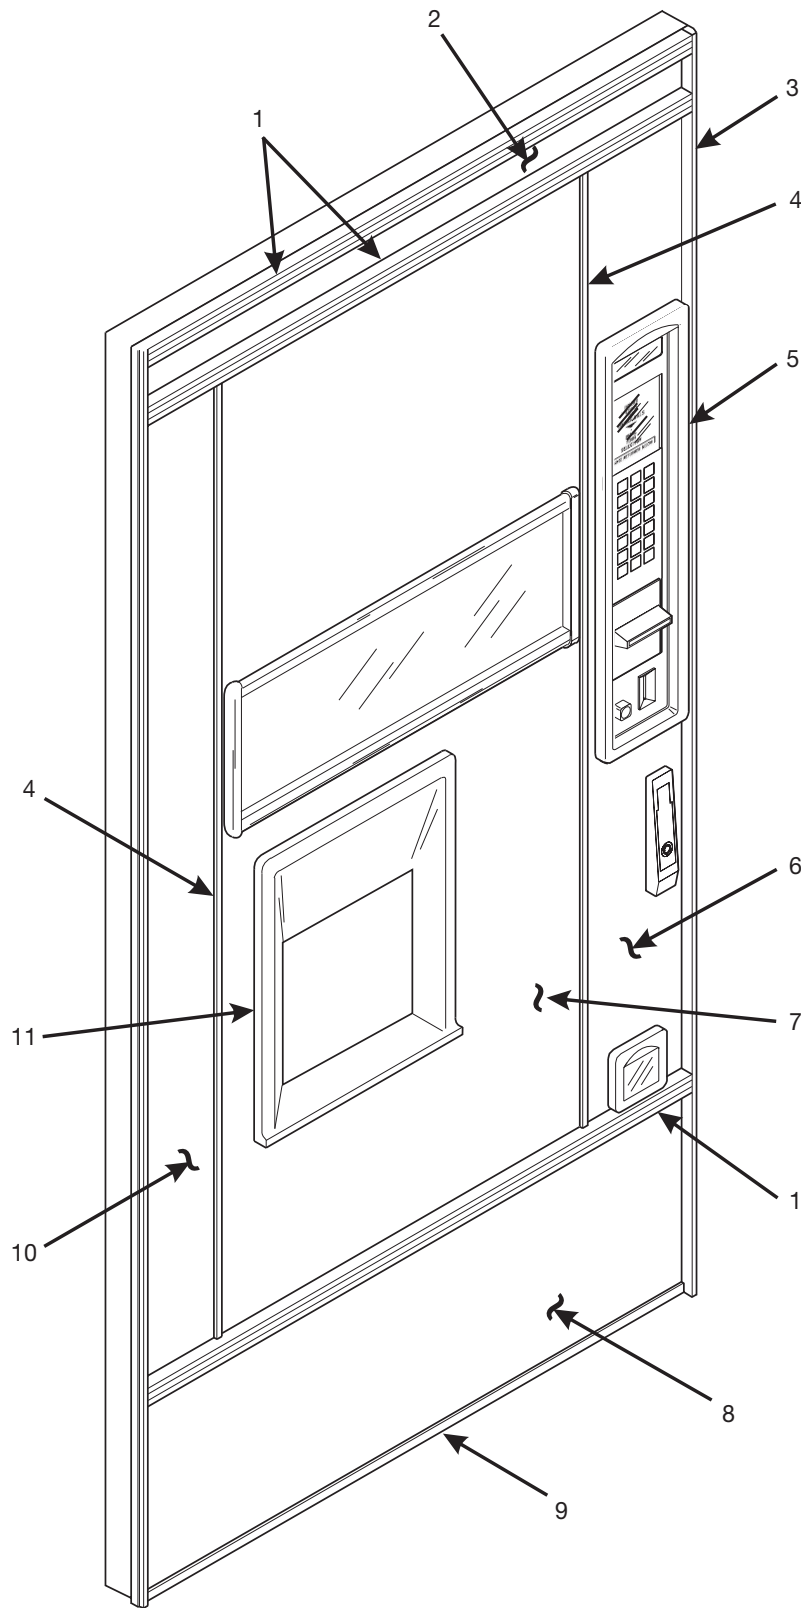

Hot Drink Series - Models 630 / 638 - Parts Manual

TABLE 6. COIN RECEPTACLE ASSEMBLY

<i>INDEX</i>	<i>PART NUMBER</i>	<i>DESCRIPTION</i>	<i>QTY.</i>
1	1572011	TRIM - COIN RECEPTACLE	1
2	4245084	SHAFT - DOOR - COIN RETURN	1
3	4245083	SPRING - COIN RETURN DOOR	1
4	4245082	GATE - COIN RETURN	1
5	1572010	CUP - COIN RETURN	1
6	2302053	SPACER - CUP	4
7	4042512	SCREW - #8-18 X 1/2 PHS - TAPPING	4

Hot Drink Series - Models 630 / 638 - Parts Manual

630p0065

Figure 7. GPL Trim