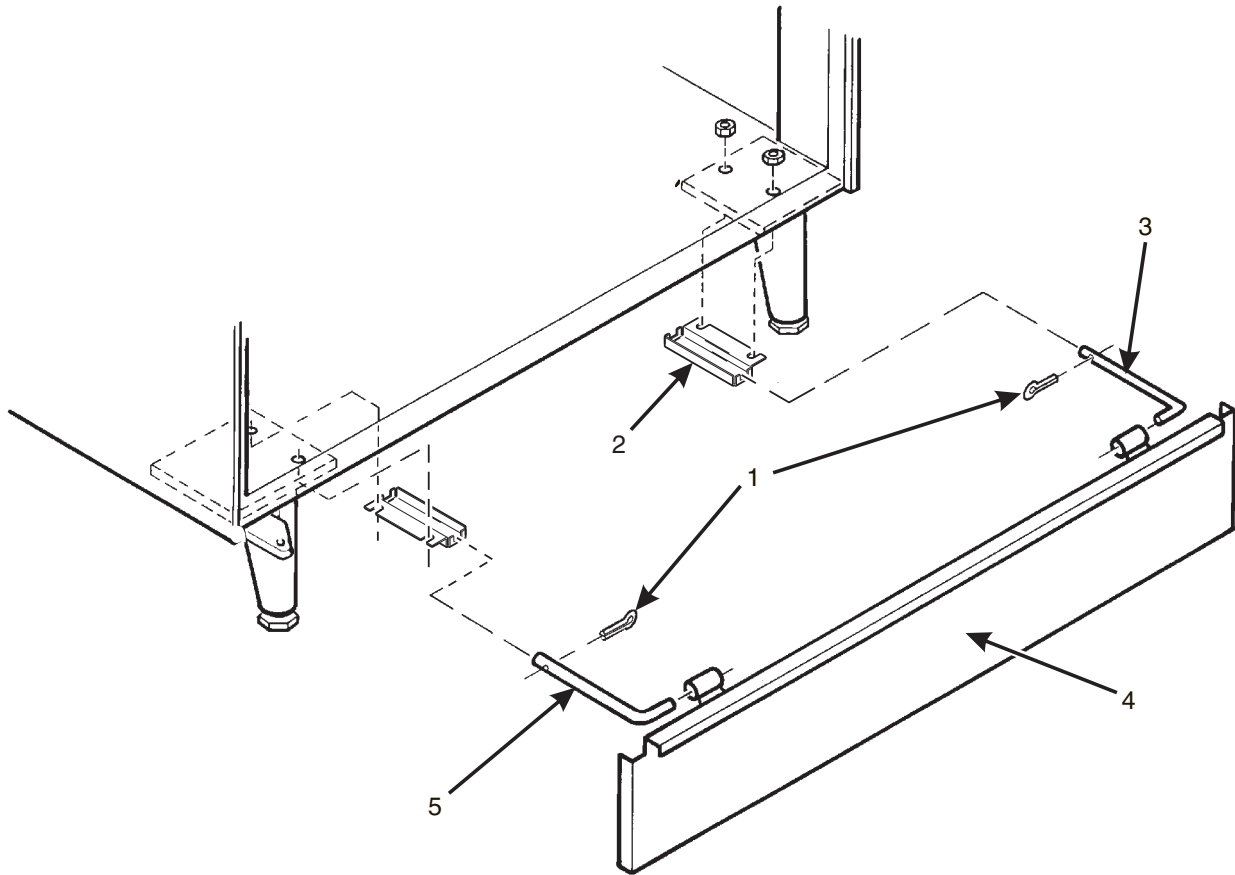

<i>INDEX</i>	<i>PART NUMBER</i>	<i>DESCRIPTION</i>	<i>QTY.</i>
1	6342040	LIFT BRACKET - CUP STATION	1
2	1451097	SCREW - HEX - #8	-
3	9900081	NUT - HEX - #8	-
4	3142138	HANGER - CUP STATION	1
5	1211105	NUT - KEPS - 1/4-20 EXT LW ZIP	2
6	6232031	HINGE ASSEMBLY - DOOR - LOWER	1
7	4242145	BEARING - THRUST - LOWER HINGE	1
8	6232008	WELD SCREW - 1/4-20 X 1" LG	2
9	6232028	PLATE ASSEMBLY - HINGE MOUNTING	2
10	6231164	BRACKET - DOOR SUPPORT	1
11	6262046	FILLER STRIP - SANITATION	1