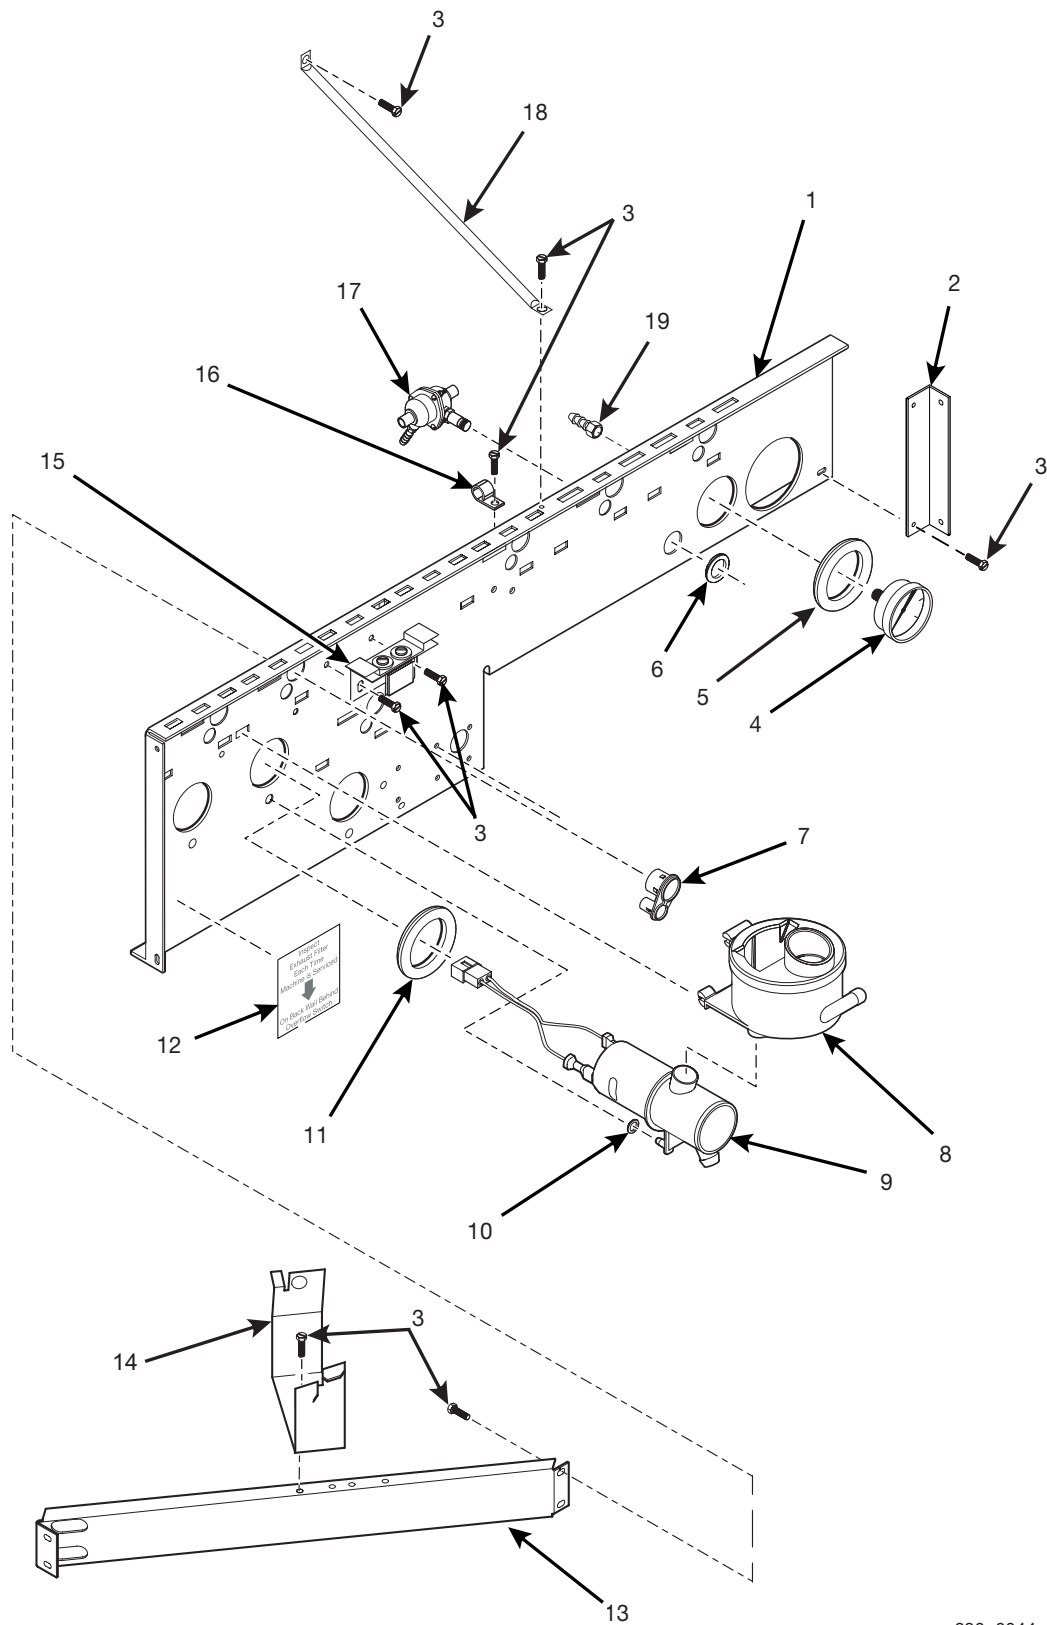

Hot Drink Series - Models 630 / 638 - Parts Manual

Figure 37. Canister Support Assembly

630p0044

Hot Drink Series - Models 630 / 638 - Parts Manual

TABLE 37. CANISTER SUPPORT ASSEMBLY

<i>INDEX</i>	<i>PART NUMBER</i>	<i>DESCRIPTION</i>	<i>QTY.</i>
1	6261117	CANISTER SUPPORT CHANNEL	1
2	6231033	BRACKET - CANISTER SUPPORT	-
3	1451097	SCREW - 1/8-32 X .31 HX HD	-
4	6108065	GAUGE - COMPRESSOR	1
5	6237051	GROMMET	-
6	6237052	GROMMET	-
7	6237315	RETAINER - TUBE	-
8	-	MIXING BOWL AND WHIPPER ASSEMBLY (SEE FIGURE 39 FOR DETAILS)	-
9	-	WHIPPER ASSEMBLY (SEE FIGURE 39 FOR DETAILS)	-
10	2302223	GROMMET	-
11	6237115	GROMMET - WHIPPER MOUNTING	-
12	-	LABEL	-
13	6341007	BRACE - CANISTER SUPPORT	-
14	6337017	BRACKET - FLOW RESTRICTOR	-
15	6237186	CANISTER SUPPORT ASSEMBLY - LIGHTENER	1
16	-	CLIP - HARNESS	-
17	6234981	REGULATOR ASSEMBLY (SEE FIGURE 38 FOR DETAILS)	1
18	6231533	BRACE - CANISTER ASSEMBLY	1
19	6204215	FITTING - 1/4 BARB X 1/8 FEMALE NPT	1