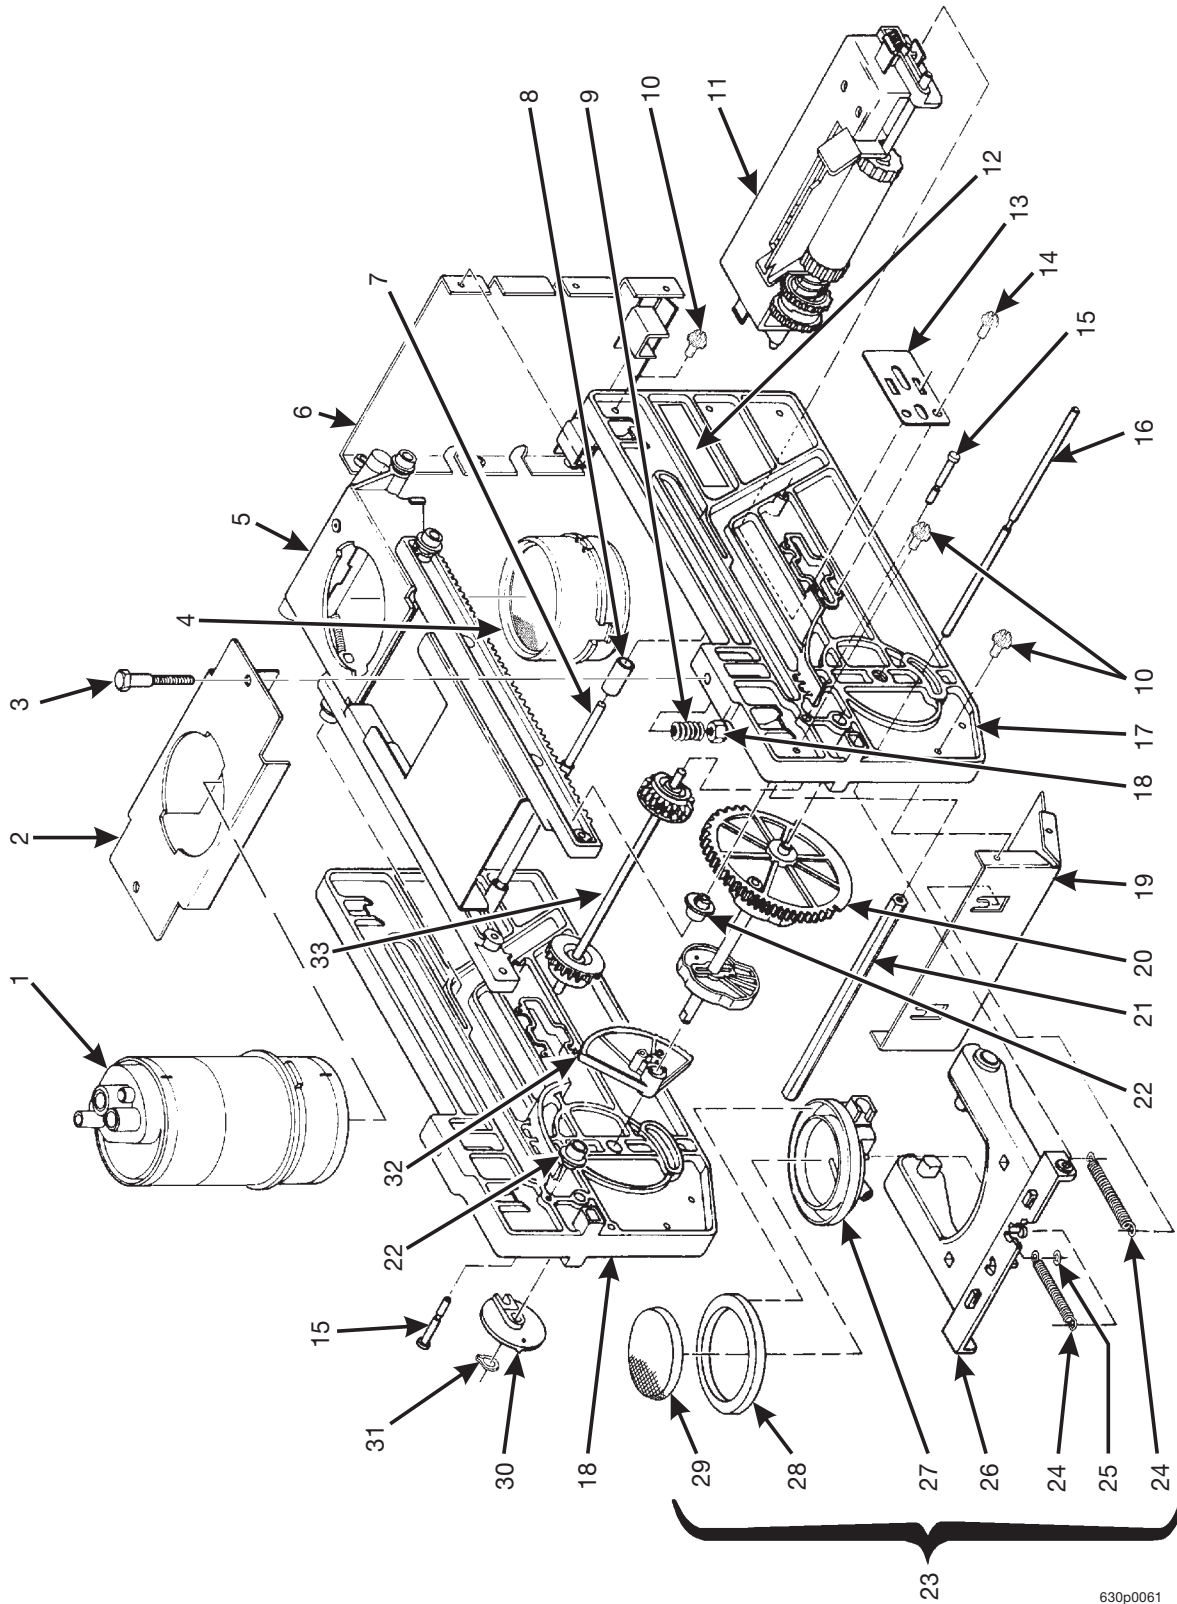

Hot Drink Series - Models 630 / 638 - Parts Manual

Figure 41. Single Brewer Assembly - With Filter

Hot Drink Series - Models 630 / 638 - Parts Manual

TABLE 41. SINGLE BREWER ASSEMBLY - WITH FILTER

<i>INDEX</i>	<i>PART NUMBER</i>	<i>DESCRIPTION</i>	<i>QTY.</i>
-	6234000	SINGLE BREWER ASSEMBLY - WITH FILTER	REF.
1	6234328	BARREL ASSEMBLY - (SEE FIGURE 42 FOR DETAILS)	1
2	6234301	BARREL SUPPORT - BREWER	1
3	6234288	BOLT - 1/4-20 X 1 1/2	2
4	6234297	BASKET - BREWER PAPER	1
5	6234001	RACK ASSEMBLY - (SEE FIGURE 43 FOR DETAILS)	1
6	6234215	WALL ASSEMBLY - REAR	1
7	6234271	SHAFT - FLIP STOP	1
8	6234270	ROLLER - STOP	2
9	6234225	SPRINT - BREWER	2
10	6234295	SCREW - #8-32 X .38 HHS W/LW	12
11	6234600	PAPER MECHANISM ASSEMBLY (SEE FIGURE 44 FOR DETAILS)	1
12	6231197	LABEL - CAUTION: HOT WATER HAZARD	1
13	6235608	SPRING COVER - PAPER MECH	2
14	6234616	SCREW - #10-32 X 3/8 HHS SL W/ EA	4
15	6234223	PIN - ROLLER - SIDEWALL	2
16	6234308	SHAFT - SPRING ARM	1
17	6234273	SIDEWALL - BREWER	2
18	6234289	LOCKNUT - #1/4-20	2
19	6234220	WALL ASSEMBLY - BOTTOM FRONT	1
20	6234008	GEAR AND CAM ASSEMBLY	1
21	6234293	SPACER - SINGLE BREW	1
22	6234222	ROLLER - BREWER	2
23	6234200	SWING ARM ASSEMBLY (INCLUDES INDEX NUMBERS 27 - 32)	1
24	6234243	SHAFT - RETAINER - .125 DIA	2
25	6234205	EXT. SPRING - SWING ARM	2
26	6234002	SWING ARM ASSEMBLY	1
27	6234240	FUNNEL - COFFEE	1
28	6234375	SEAL - BREWER	1
29	6204223	FILTER SUPPORT - 30 MESH	1
30	6234310	DRIVE CONNECTION - BREWER	1
31	6234303	RETAINING RING - .375 DIA.	1
32	6234601	RATCHET DRIVE - PAPER MECH.	1
34	6234007	PINION GEAR ASSEMBLY	1