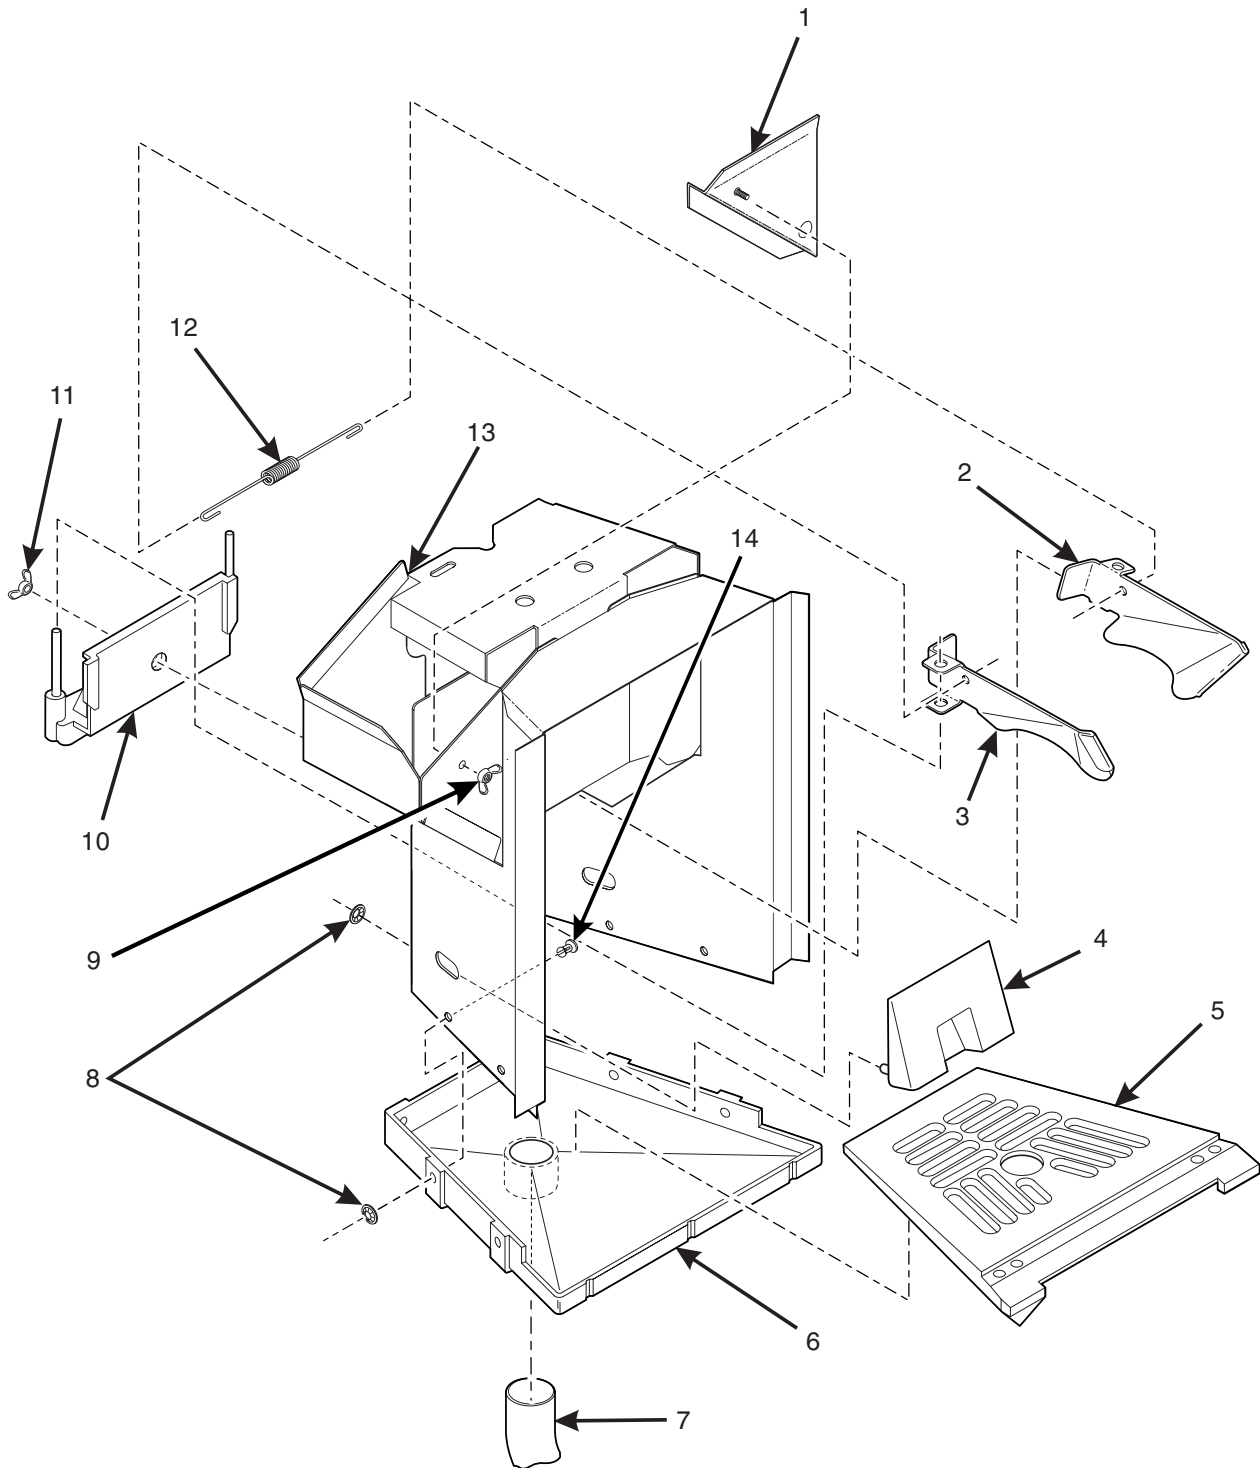

Hot Drink Series - Models 630 / 638 - Parts Manual

630P0022

Figure 60. Cup Delivery Assembly

Hot Drink Series - Models 630 / 638 - Parts Manual

TABLE 60. CUP DELIVERY ASSEMBLY

<i>INDEX</i>	<i>PART NUMBER</i>	<i>DESCRIPTION</i>	<i>QTY.</i>
-	6261420	CUP DELIVERY ASSEMBLY (INCLUDES INDEX NUMBERS 2 - 13)	1
1	6231438	CUP DEFLECTOR - R.H.	1
2	6231439	CUP DEFLECTOR - L.H.	1
3	6231443	CUP SPACER/SENSOR LENS	1
4	6231432	DRAIN TRAY - CUP DELIVERY COMPARTMENT	1
5	6231489	BASE - CUP DELIVERY STATION	1
6	6231430	TUBE - DRAIN	1
7	6231431	RETAINER - .188 - CUP DELIVERY1	10
8	6231488	MOUNTING ASSEMBLY - CUP DETECTOR	1
9	3103133	WING NUT #8-32 STAINLESS	1
10	6231495	SPRING - CUP DEFLECTOR	1
11	6261421	WELD ASSEMBLY - CUP DELIVERY	1
12	6231492	PUSH-IN FASTENER - CUP DELIVERY	6