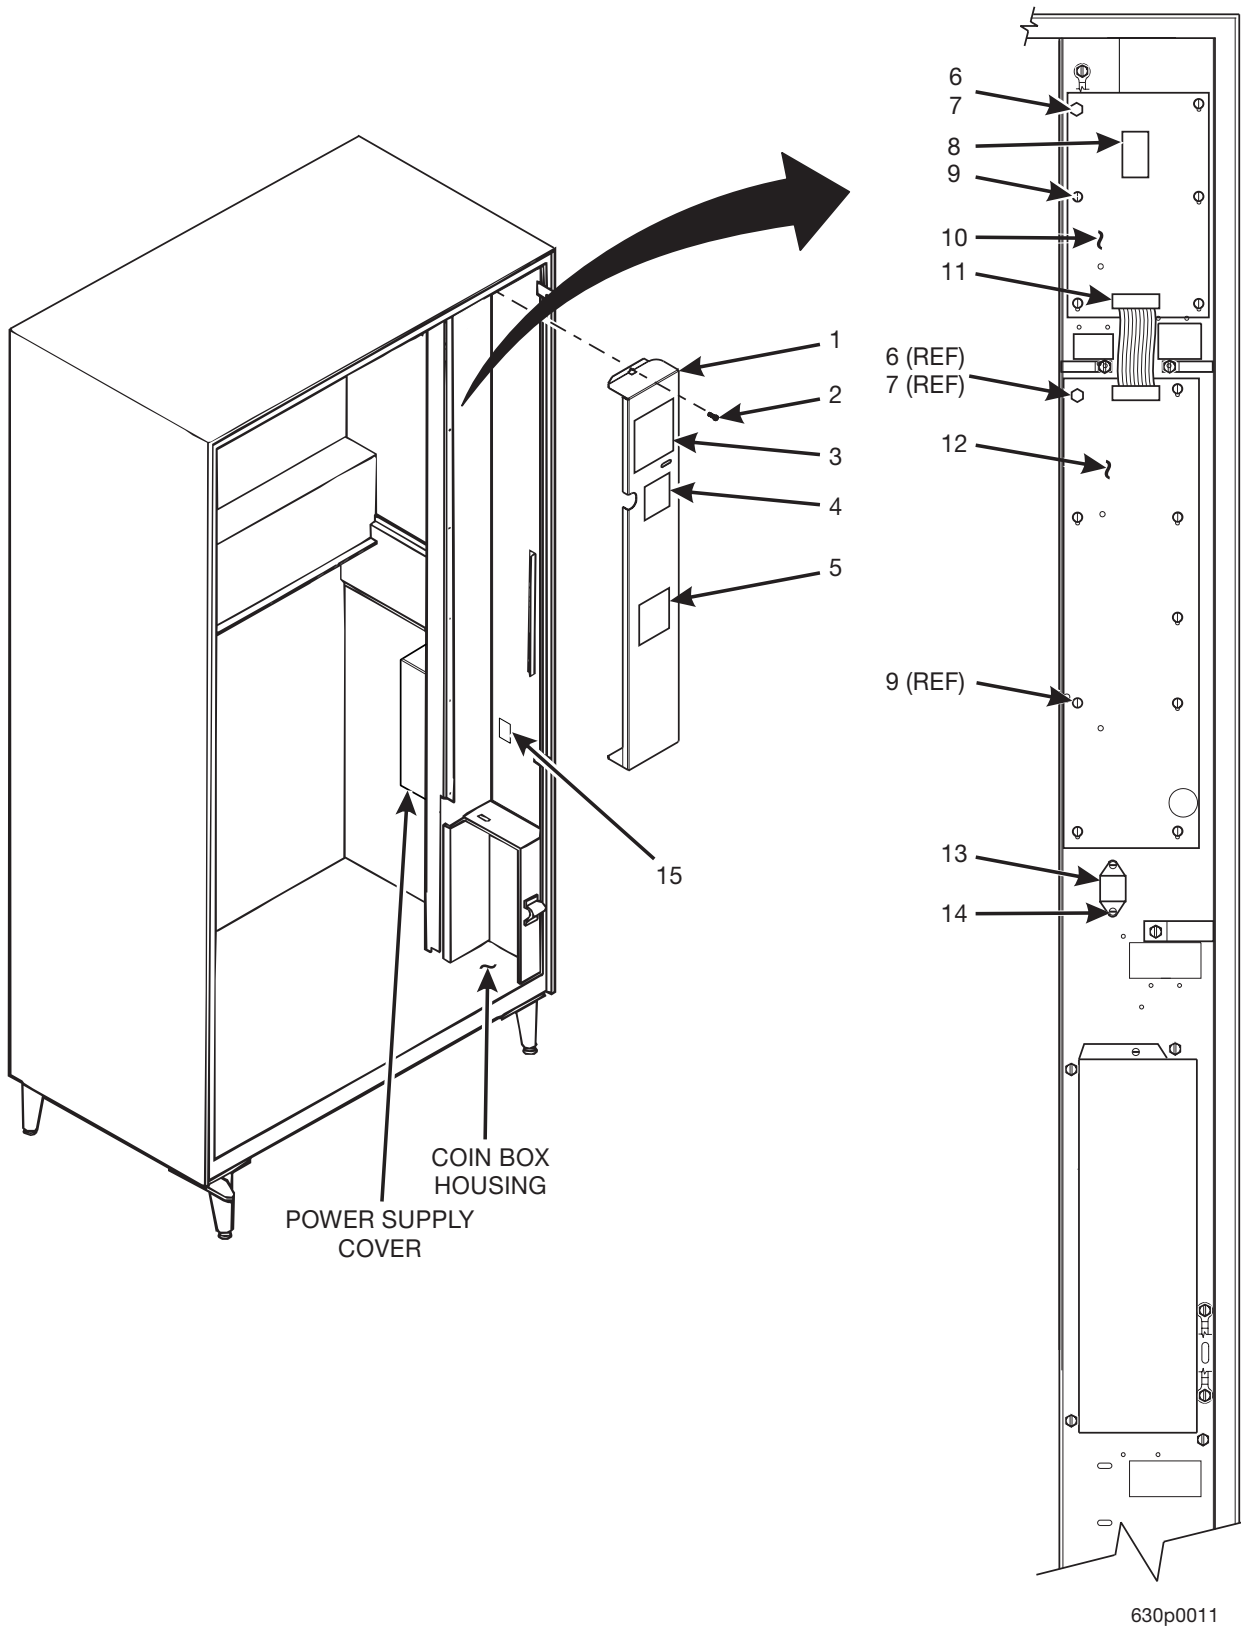

Hot Drink Series - Models 630 / 638 - Parts Manual

Figure 26. Monetary Channel

Hot Drink Series - Models 630 / 638 - Parts Manual

TABLE 26. MONETARY CHANNEL

<i>INDEX</i>	<i>PART NUMBER</i>	<i>DESCRIPTION</i>	<i>QTY.</i>
1	1571112	COVER	1
2	3157060	SCREW	1
3	1571042	LABEL - LED AND EPROM (ENGLISH)	1
	1571045	LABEL - LED AND EPROM (SPANISH)	
4	1571154	LABEL - STATIC CAUTION (ENGLISH)	1
	6232291	LABEL - STATIC CAUTION (SPANISH)	
5	6231189	LABEL - HIGH VOLTAGE (ENGLISH)	1
	6232290	LABEL - HIGH VOLTAGE (SPANISH)	
6	1571034	STANDOFF - PCB - 3/8 SCREW MOUNT	13
7	1471199	SCREW	13
8	6306004	EPROM - PROGRAMMED	1
9	1571036	STANDOFF - PCB - .375 KEY SLOT	13
10	9989678	PCB ASSEMBLY - MAIN PROGRAMMER	1
11	1579008	RIBBON CABLE	1
12	6336000	PCB ASSEMBLY - HOT DRINK INTERFACE	1
13	9983778	TRIAC - 35A - 600V	1
14	9900130	SCREW - #6	2
15	4761148	LABEL - EARTHING	1