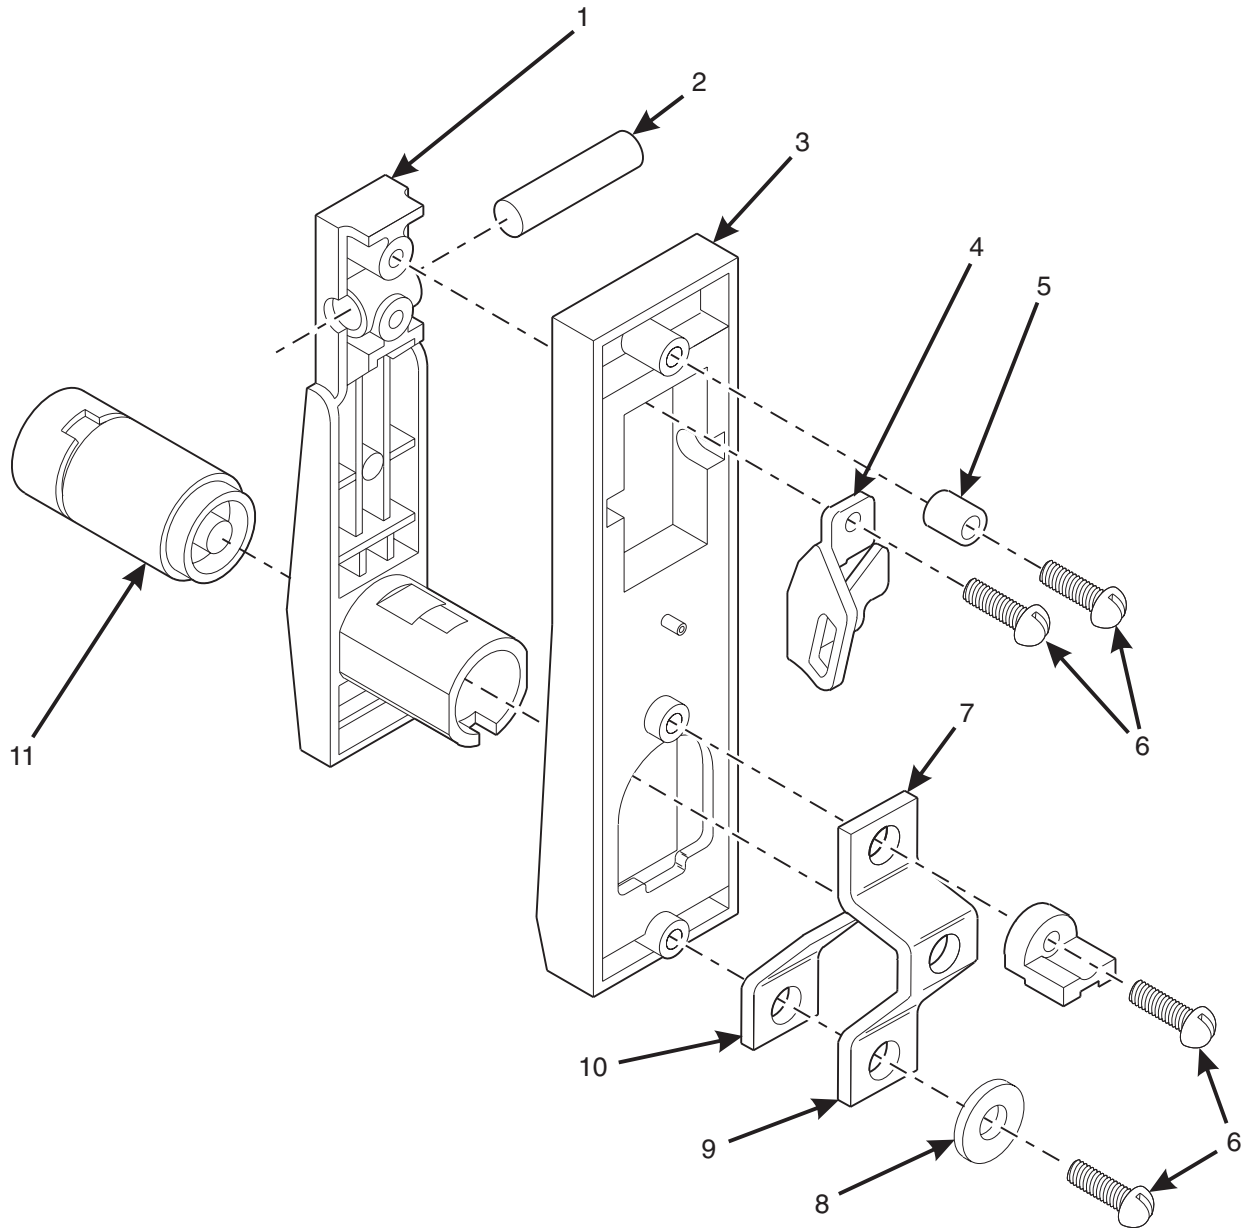

Hot Drink Series - Models 630 / 638 - Parts Manual

630P0033

Figure 10. Door Lock and Handle Assembly

Hot Drink Series - Models 630 / 638 - Parts Manual

TABLE 10. DOOR LOCK AND HANDLE ASSEMBLY

<i>INDEX</i>	<i>PART NUMBER</i>	<i>DESCRIPTION</i>	<i>QTY.</i>
1	1172190	LEVER - LOCK	1
2	1302291	PIVOT - LEVER LOCK	1
3	1172191	BASE - LEVER LOCK	1
4	2272052	ACTUATOR ASSEMBLY - LOCK BAR	1
5	1302289	CUP SPACER	2
6	1217161	SCREW - #10-32 X 1/2 RHS W/LW	5
7	1302326	SHIELD - LATCH	1
8	9900121	WASHER - STEEL - 7/16 X .203 X .032	1
9	1302324	CATCH - DOOR LATCH	1
10	1302290	LATCH - LOCK LOWER	1
11	9992400	CYLINDER - LOCK	1
	3112163	CYLINDER - VAN LOCK	OPT
-	3112164	KEY (NOT SHOWN) VAN LOCK APPLICATION (NOT SHOWN)	1 (OPT)