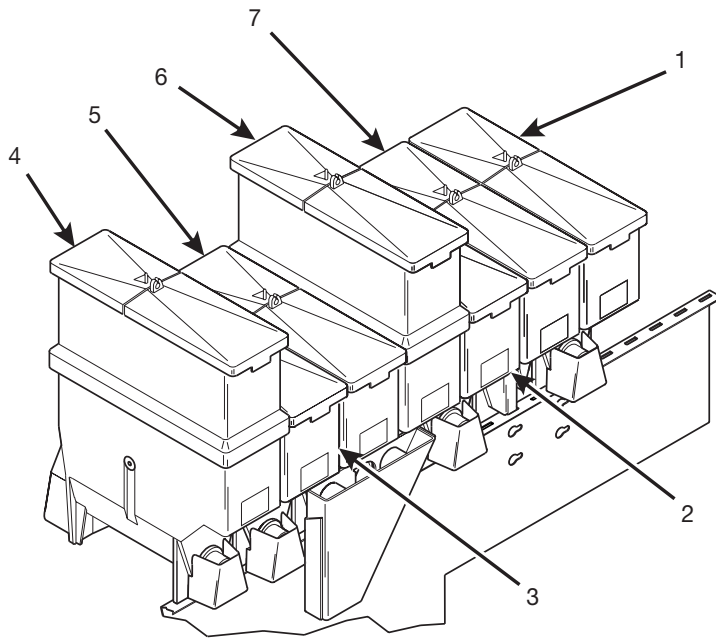

Hot Drink Series - Models 630 / 638 - Parts Manual

638 MODEL