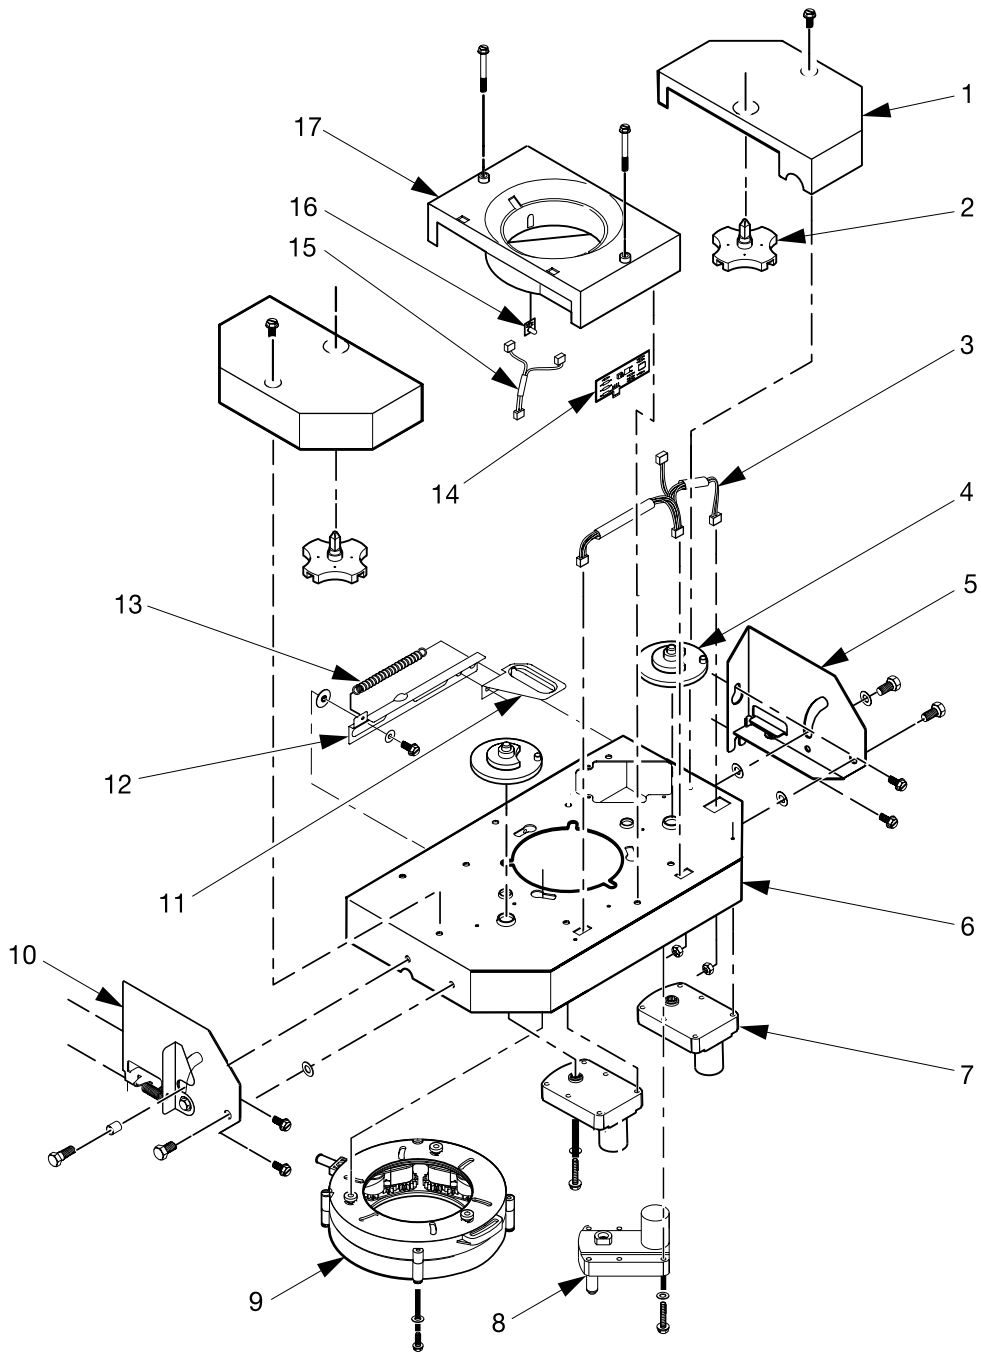

Hot Drink Series - Models 630 / 638 - Parts Manual

639p0012

Figure 13. Mechanism Assembly

Hot Drink Series - Models 630 / 638 - Parts Manual

TABLE 13. MECHANISM ASSEMBLY

INDEX	PART NUMBER	DESCRIPTION	QTY.
-	6263001	MECHANISM ASSY - 7 COLUMN	1
	3283018	MECHANISM ASSY - 18 OZ - 7 COLUMN	
1	6233010	COVER - END	2
2	6233013	DRIVER - GENEVA	2
3	6269013	HARNESS - CUP MECHANISM	1
4	6233014	INDEX PLATE - GENEVA	2
5	6233019	BRACKET - MECH.MOUNTING - LEFT	1
6	6263003	PLATE - BASE - 7 COLUMN	1
7	1577038	MOTOR & PC BOARD ASSEMBLY	2
8	6233056	MOTOR & CRANK ARM ASSY	1
9	6333008	CUP RING ASSY - UNIVERSAL	1
10	6233057	MTG BRACKET ASSY - RIGHT (SEE FIGURE 16 FOR DETAILS)	1
11	3283058	CAM	1
12	6233032	ACTUATOR - CUP RING	1
13	4733035	SPRING - CUP RELEASE ARM	1
14	6233105	PCB ASSY - DETECTOR CUP SENSOR	1
15	6233106	HARNESS - CUP DETECTOR/LED JUMPER	1
16	6233107	PCB ASSY - DETECTOR CUP SENSOR	1
17	6233012	COVER - CENTER	1