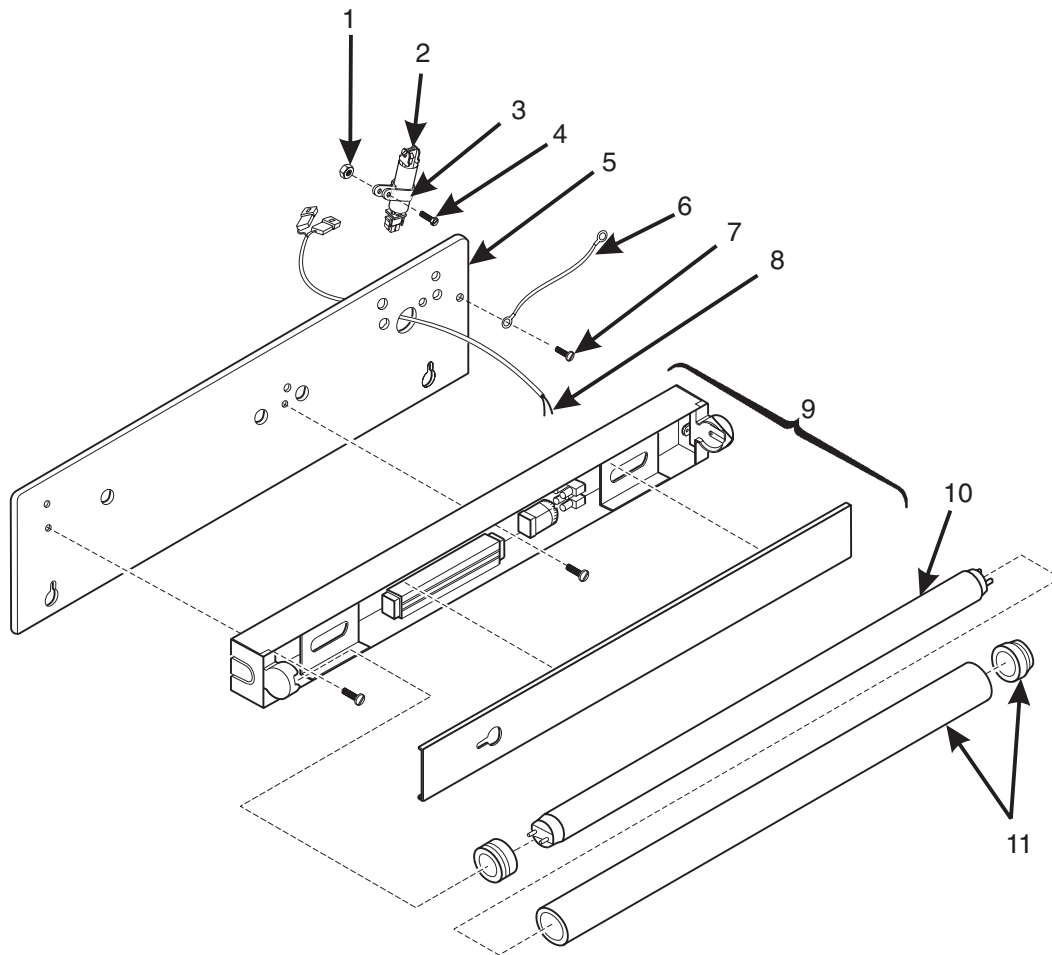

Hot Drink Series - Models 630 / 638 - Parts Manual

630P0029

Figure 34. Service Light/Bracket Assembly - 230 V

Hot Drink Series - Models 630 / 638 - Parts Manual

TABLE 34. SERVICE LIGHT/BRACKET ASSEMBLY - 230 V

<i>INDEX</i>	<i>PART NUMBER</i>	<i>DESCRIPTION</i>	<i>QTY.</i>
-	6339012	SERVICE LIGHT AND BRACKET ASSEMBLY (230 V. LATIN AMERICA ONLY)	1
1	9900081	NUT	1
2	6332010	SUPPRESSION ASSEMBLY	1
3	4305043	HARNESS CLIP	1
4	6231559	BRACKET	1
5	3157060	SCREW	1
6	9984165	JUMPER - GROUND WIRE	1
7	3157060	SCREW - #8-32 X .31 HEX W/ HD	-
8	6339011	JUMPER - SERVICE LIGHT	1
9	6239053	LIGHT ASSEMBLY - FLUORESCENT - 230 V	1
10	6232305	LAMP SLEEVE AND END CAPS ASSEMBLY	1
11	2222096	FLUORESCENT LAMP	1