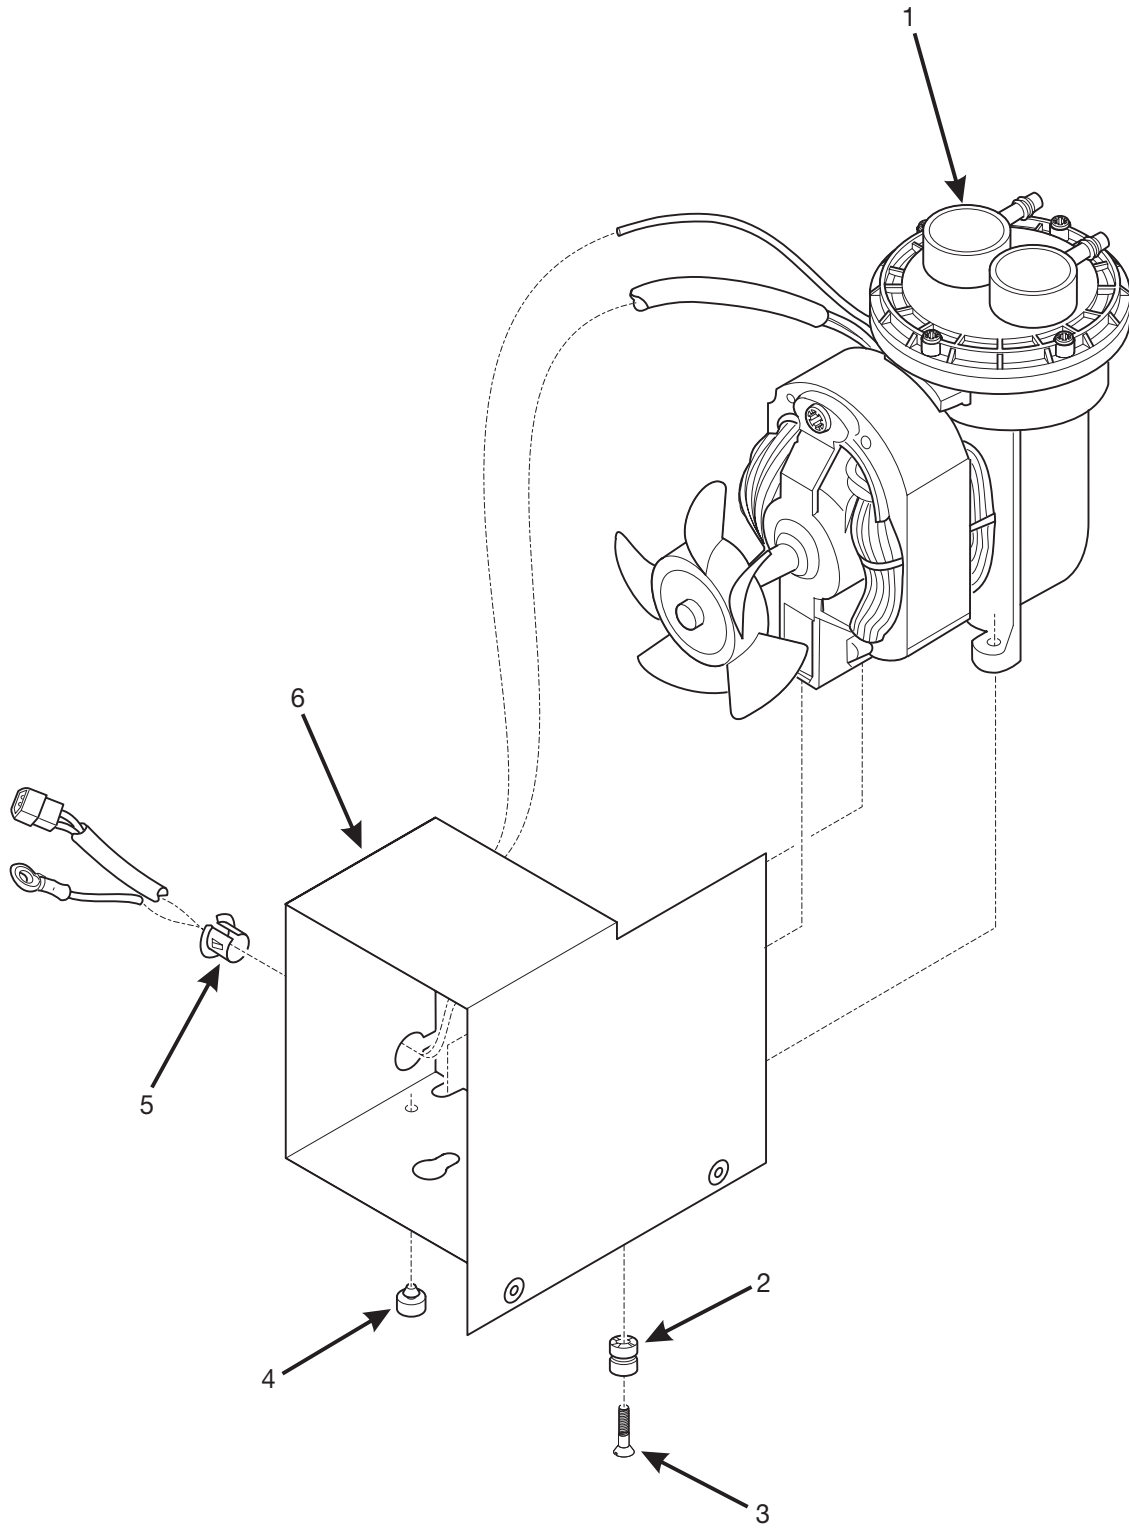

Hot Drink Series - Models 630 / 638 - Parts Manual

TABLE 54. BREWER DRIVE ASSEMBLY

<i>INDEX</i>	<i>PART NUMBER</i>	<i>DESCRIPTION</i>	<i>QTY.</i>
-	6334005	BREWER DRIVE ASSEMBLY - 115 V	1
	6334002	BREWER DRIVE ASSEMBLY - 230 V	
1	6734012	PANEL - MOUNTING	1
2	6234294	MOUNTING BRACKET	1
3	1451097	SCREW - #8-32 X .31 HX HD	-
4	6234310	DRIVE CONNECTION - BREWER	1
5	6234303	RETAINING RING	1
6	6334001	SWITCH/MOTOR ASSEMBLY - 230 V (INCLUDES INDEX NUMBERS 1 - 5 AND 15 - 20)	1
	6334007	SWITCH/MOTOR ASSEMBLY - 115 V (INCLUDES INDEX NUMBERS 1 - 5 AND 15 - 20)	
7	1217159	NUT PLATE - #4-40 KEPS W/EXT L/WAS H ZP	1
8	6234279	SWITCH - BREWER (INCLUDES INDEX NUMBERS 15 - 20)	1
9	9988208	CAPACITOR	1
10	1217160	SCREW - #4-40 X 5/8	2
11	6239016	HARNESS - BREWER SWITCH	1
12	9985887	BUSHING - STRAIN RELIEF	1
13	6334011	MOTOR - BREWER - 230 V	1
	6334012	MOTOR - BREWER - 115 V	
14	3157060	SCREW	-
15	6334018	HOUSING	1
16	4245186	SCREW - #8-32 X 1/4 PHS	1
17	6234515	ACTUATOR - SWITCH	1

Hot Drink Series - Models 630 / 638 - Parts Manual

630p0040

Figure 55. Air Compressor Assembly