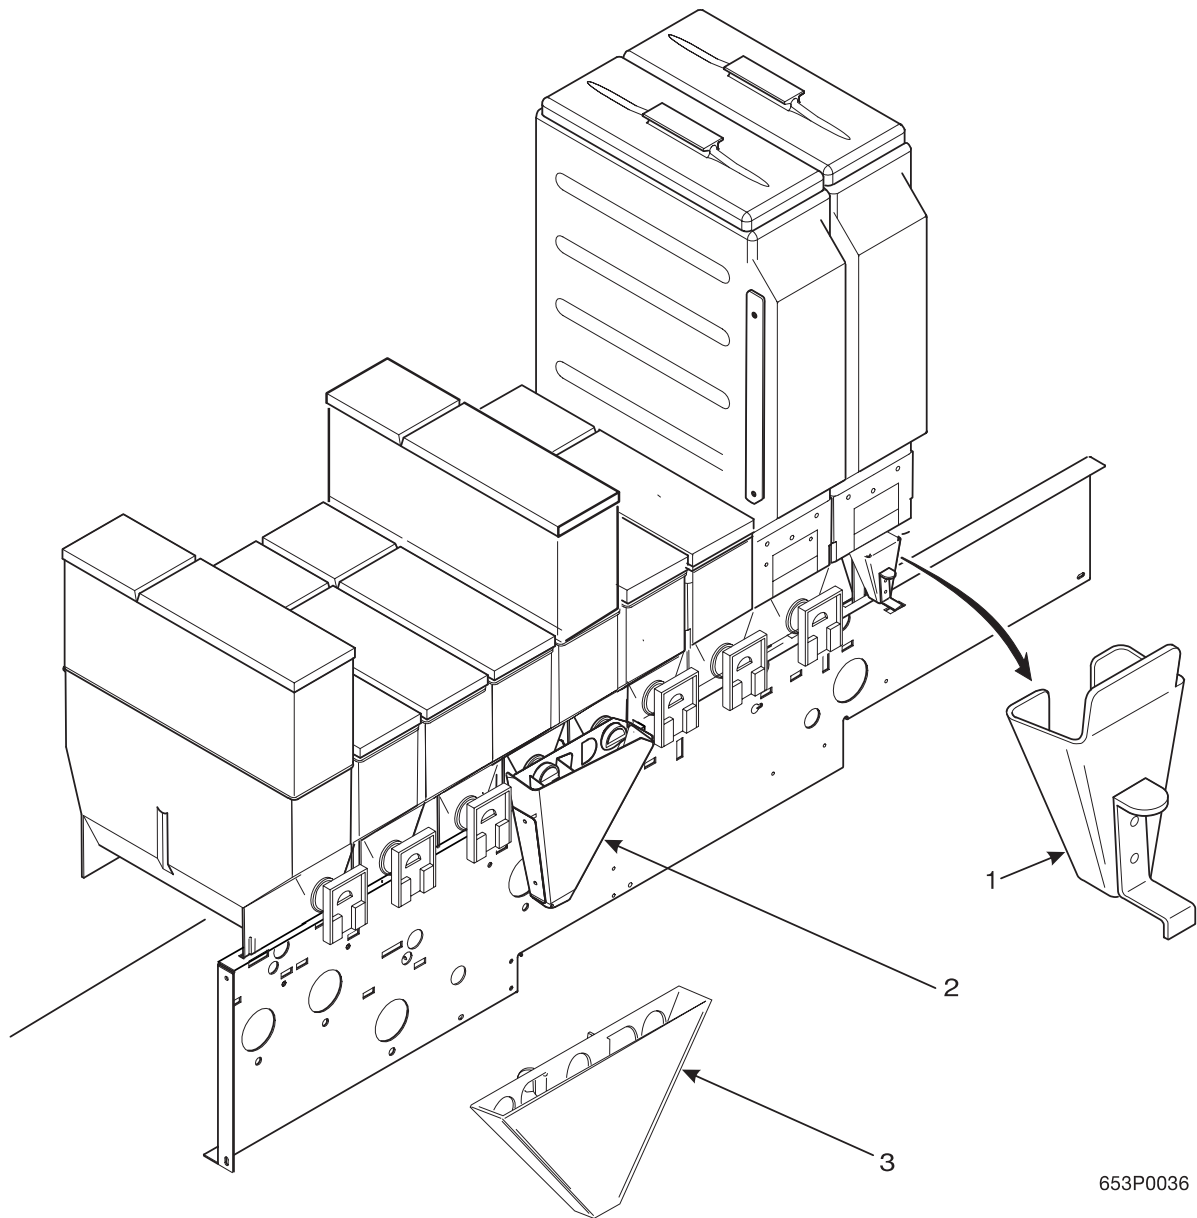

TABLE 61. PRODUCT/CONDIMENT CHUTES

Hot Drink Series - Models 630 / 638 - Parts Manual

Figure 61. Product/Condiment Chutes

Hot Drink Series - Models 630 / 638 - Parts Manual

TABLE 61. PRODUCT/CONDIMENT CHUTES

<i>INDEX</i>	<i>PART NUMBER</i>	<i>DESCRIPTION</i>	<i>QTY.</i>
1	6367018	CHUTE ASSEMBLY - 2 INGREDIENT	5
2	6237287	CHUTE ASSEMBLY - SINGLE/DUAL PRODUCT - RH	1
3	6237241	CHUTE ASSEMBLY - PREGROUND COFFEE (MODEL 630 ONLY)	1