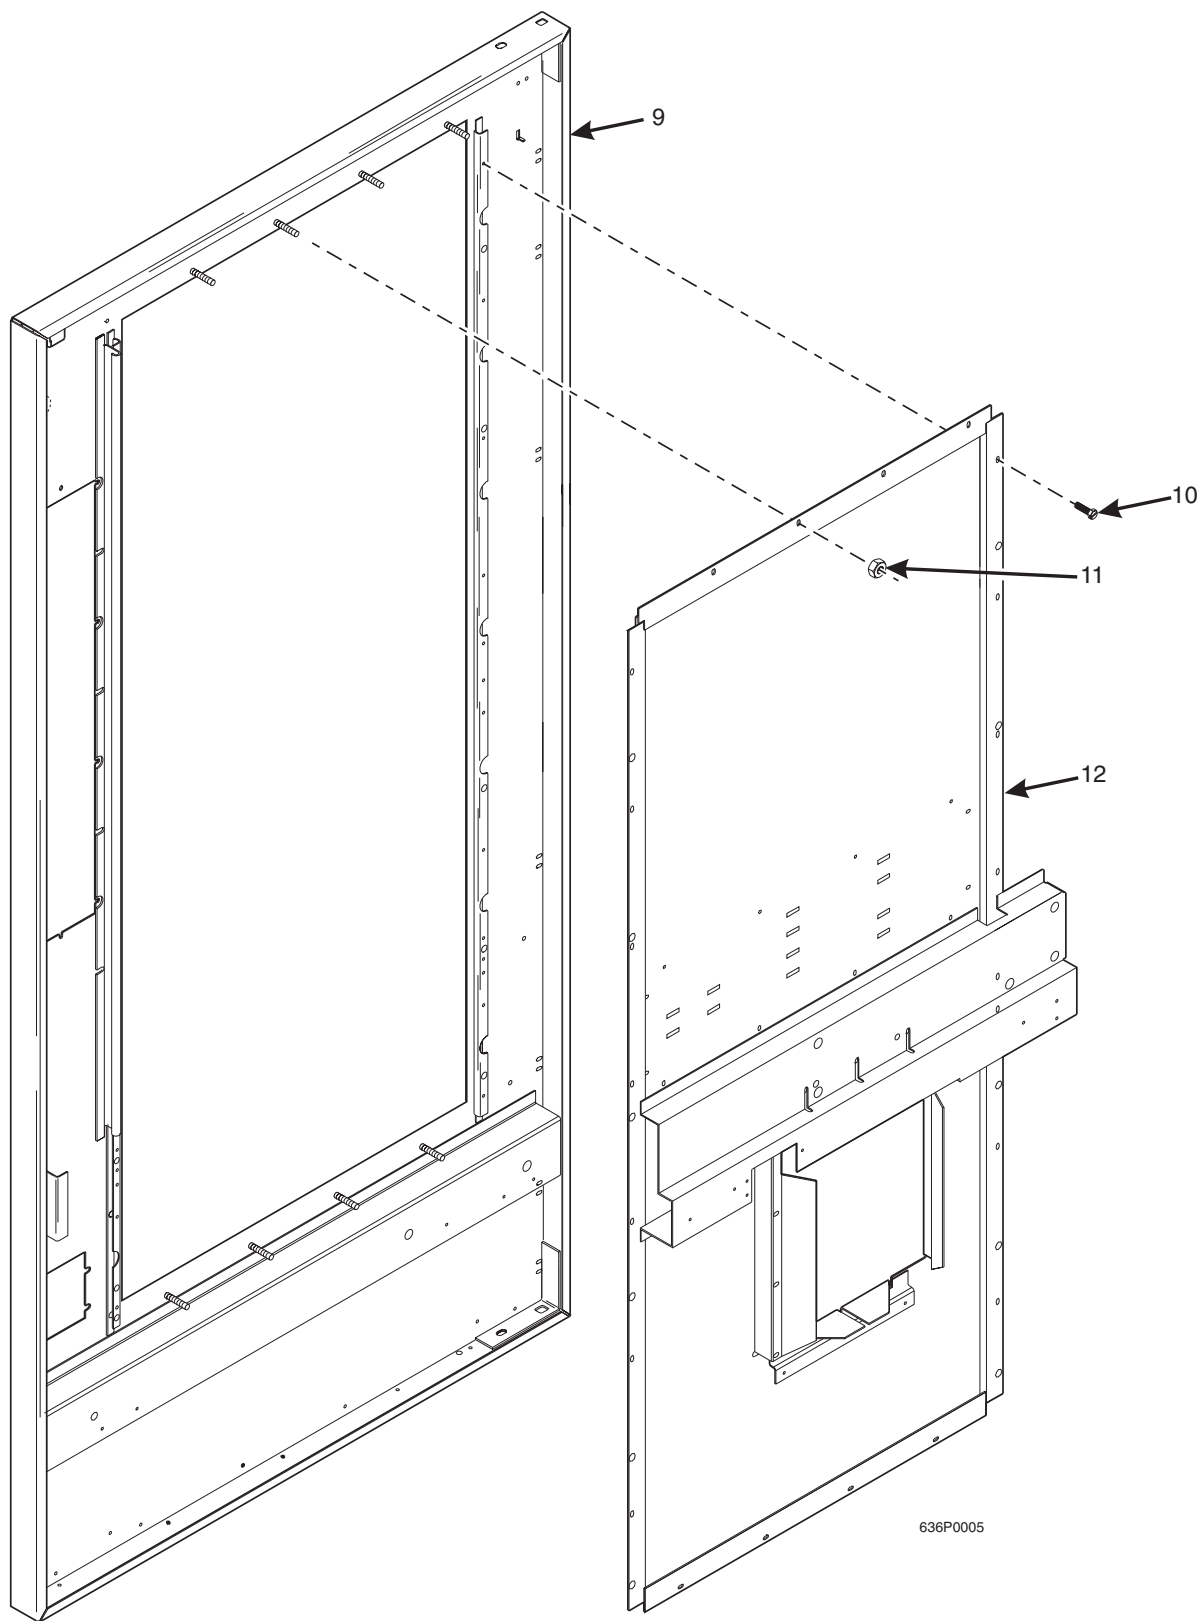

Hot Drink Series - Models 630 / 638 - Parts Manual

Figure 3. Door Assembly - Part 2

Hot Drink Series - Models 630 / 638 - Parts Manual

TABLE 3. DOOR ASSEMBLY - PART 2

<i>INDEX</i>	<i>PART NUMBER</i>	<i>DESCRIPTION</i>	<i>QTY.</i>
-	6302001	DOOR ASSEMBLY - COMMON - STANDARD	1
-	6302002	DOOR ASSEMBLY - COMMON - GENERATION (NOT SHOWN)	
1	1582069	WELD ASSEMBLY - DOOR	1
2	9900081	NUT - #8032 KEPS	-
3	1451097	SCREW - #8-32 X .31 HEX HD	-
4	6263000	MECH AND CANISTER ASSEMBLY (SEE FIGURE 11 FOR DETAILS)	1
5	6392007	PANEL ASSEMBLY - DOOR - CENTER	1
6	-	AUTOMATIC DELIVERY DOOR (SEE FIGURE 17 FOR DETAILS)	1
7	6300003	SELECTION LABEL	1
8	1570116	QUALITY LABEL	1
9	6232513	SANITATION LABEL	1