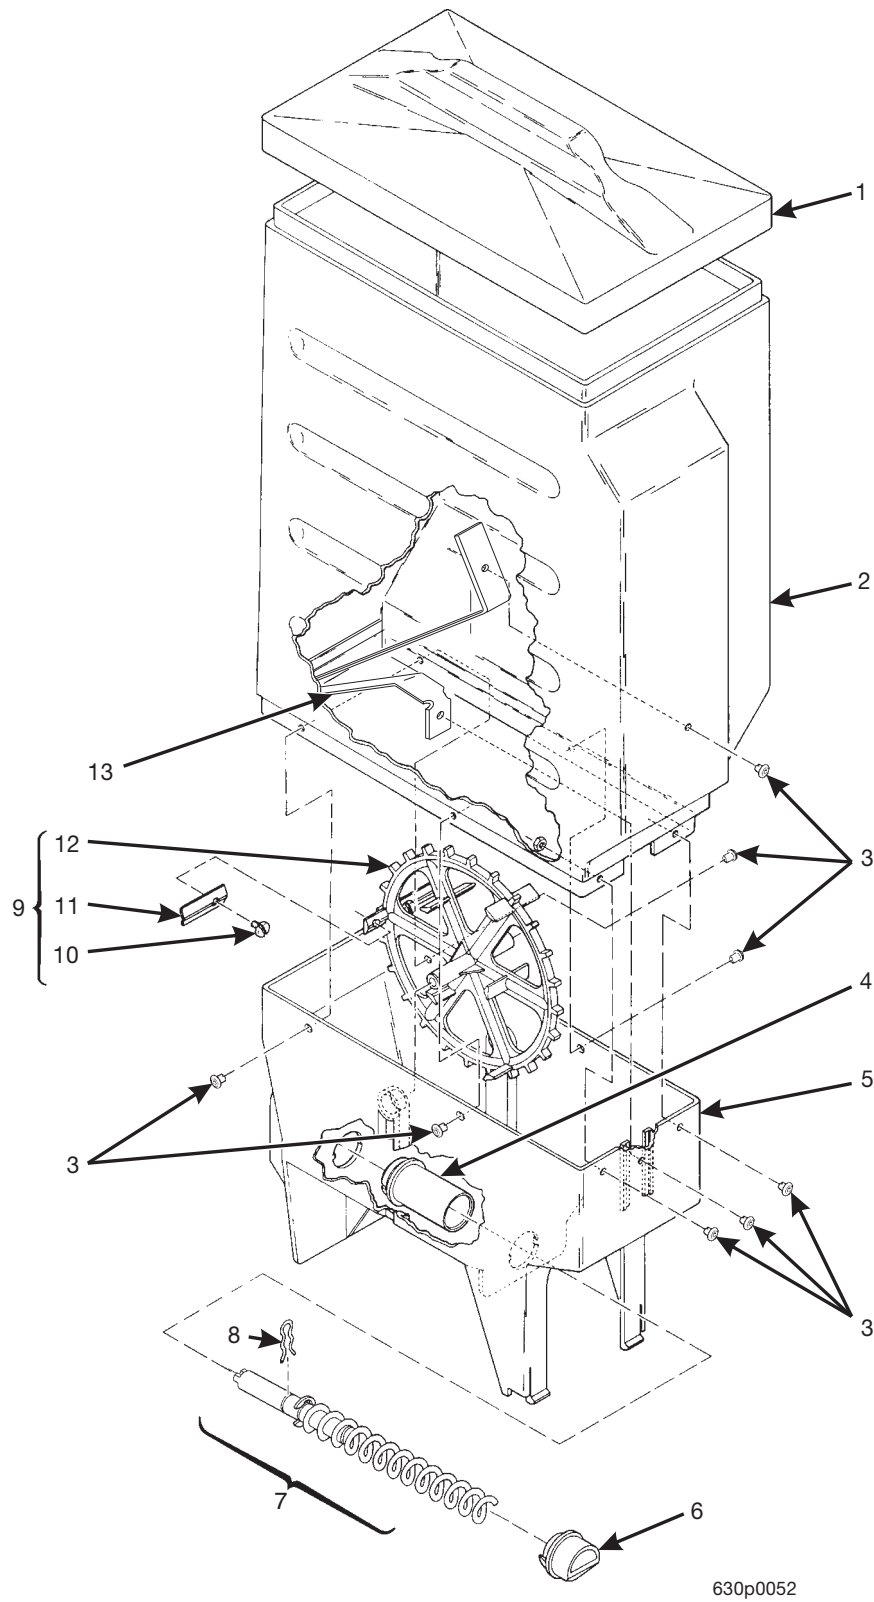

Hot Drink Series - Models 630 / 638 - Parts Manual

Figure 68. Canister Assembly - Fresh Brew Coffee

Hot Drink Series - Models 630 / 638 - Parts Manual

TABLE 68. CANISTER ASSEMBLY - FRESH BREW COFFEE

<i>INDEX</i>	<i>PART NUMBER</i>	<i>DESCRIPTION</i>	<i>QTY.</i>
-	6237434	CANISTER ASSEMBLY - COFFEE - FRESH BREW	-
1	6237066	LID - CANISTER	1
2	6337024	SLEEVE - CANISTER	1
3	6237019	ALUMINUM "POP" RIVETS - .187 DIA	12
4	6237014	BEARING - CANISTER	1
5	6337021	CANISTER BASE	1
6	6237063	NOZZLE - DISPENSING - CANISTER	1
7	6237095	AUGER AND SHAFT ASSEMBLY	1
8	6337020	CLIP - SPRING	1
9	6337030	MIXING WHEEL ASSEMBLY (INCLUDES INDEX NUMBERS 10 -12)	1
10	6537026	ALUMINUM CAP RIVET-.187 DIA	2
11	6337087	EXTENSION - WHEEL - F.B. COFFEE	2
12	6337086	MIXING WHEEL - F.B. COFFEE	1
13	6237020	SPRING - GROUND COFFEE	1