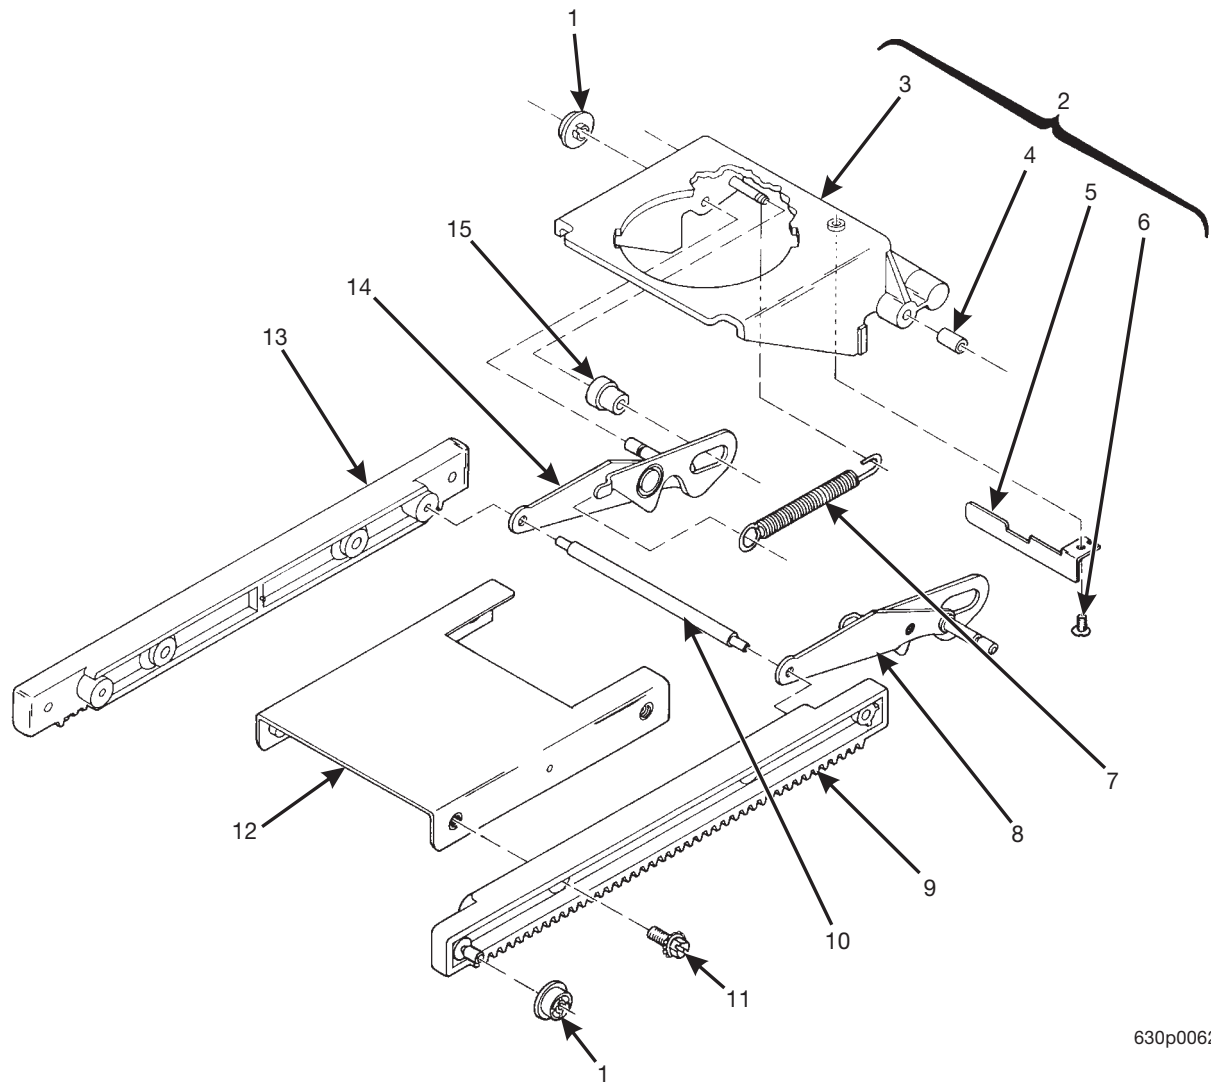

Hot Drink Series - Models 630 / 638 - Parts Manual

630p0062

Figure 43. Rack Assembly

Hot Drink Series - Models 630 / 638 - Parts Manual

TABLE 43. RACK ASSEMBLY

<i>INDEX</i>	<i>PART NUMBER</i>	<i>DESCRIPTION</i>	<i>QTY.</i>
-	6234001	RACK ASSEMBLY - BREWER	REF.
1	6234222	ROLLER - BREWER	4
2	6234116	BASKET HOUSING ASSEMBLY (INCLUDES INDEX NUMBERS 3 - 6)	1
3	6234250	BASKET HOUSING AND WIPER ASSEMBLY	1
4	6234278	BEARING - RETURN LEVER ROLLER	2
5	6234118	FLAT SPRING - BASKET HOUSING	1
6	6204211	SCREW - #6-32 X 1/4 PHS T/C SS	1
7	6234256	SPRING - FLIP	2
8	6234261	ROLLER LINKAGE ASSEMBLY - RIGHT	1
9	6234275	RACK ASSEMBLY - RIGHT - BREWER	1
10	6234110	SHAFT - FLIP	1
11	6234295	SCREW - #8-32 X .38 HHS W/LW	4
12	6234120	BRACKET ASSEMBLY - RACK	1
13	6234274	RACK ASSEMBLY - LEFT - BREWER	1
14	6237260	ROLLER LINKAGE ASSEMBLY - LEFT	1
15	6234292	RETURN LEVER ROLLER ASSEMBLY	2