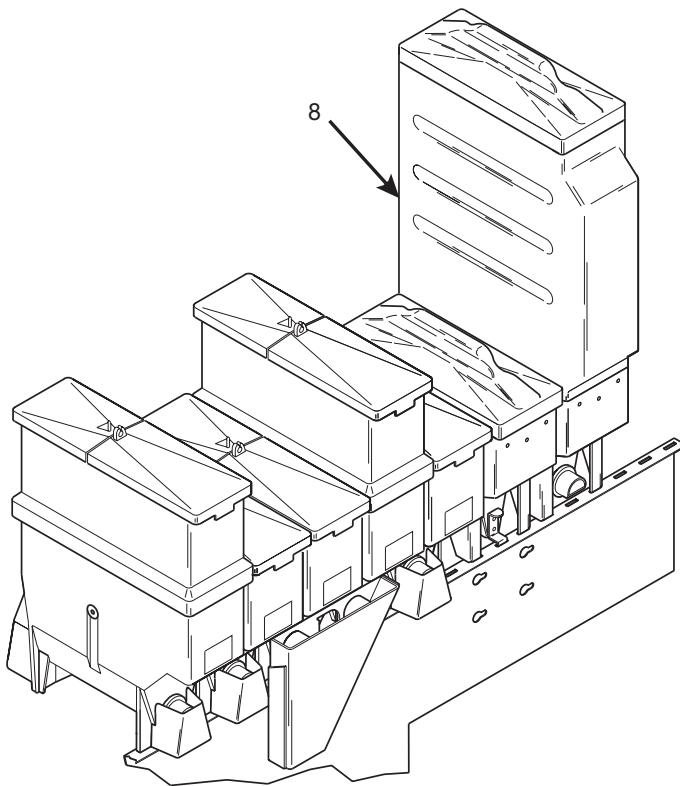

630 MODEL

630p0058

Figure 62. Product and Condiment Canisters