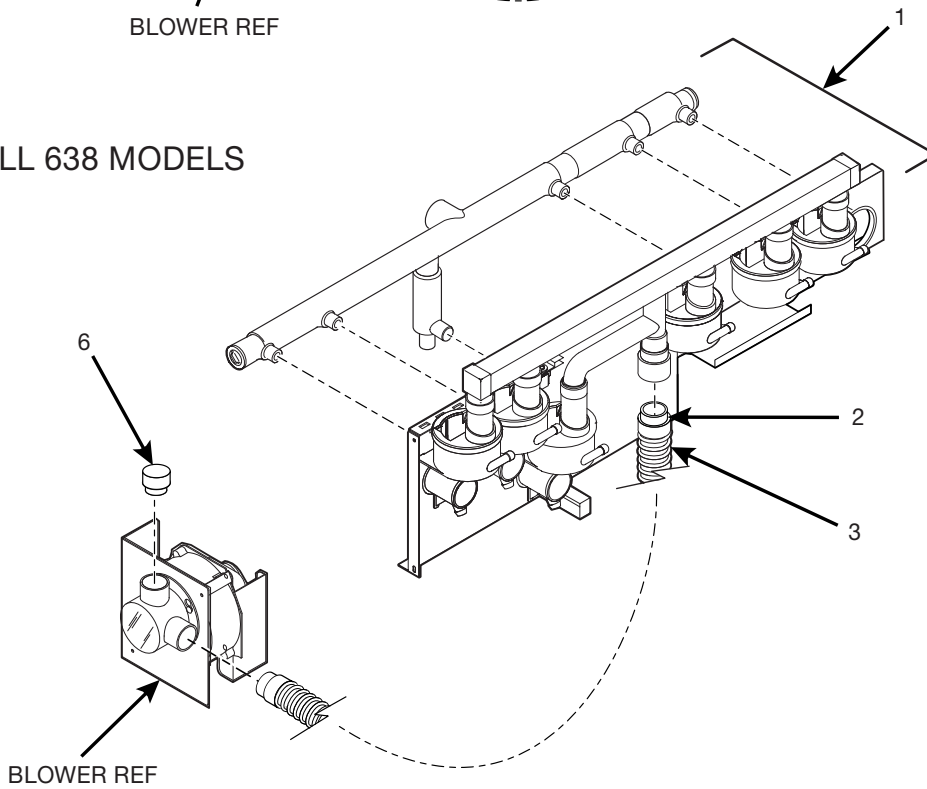

ALL 638 MODELS