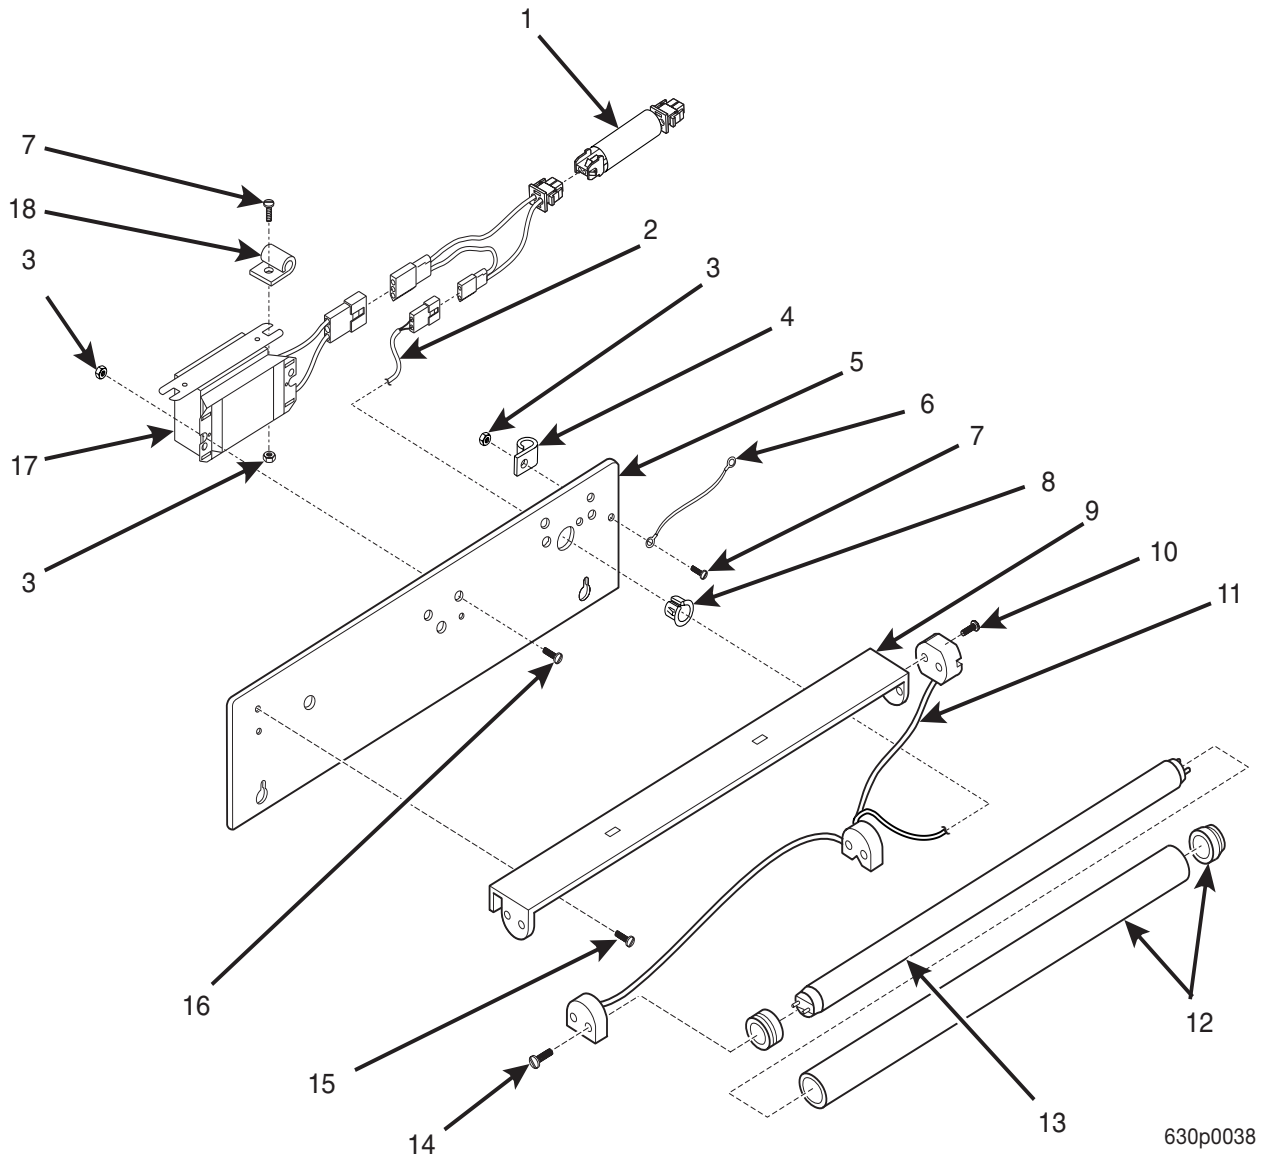

Hot Drink Series - Models 630 / 638 - Parts Manual

Figure 33. Service Light/Bracket Assembly - 115 V

Hot Drink Series - Models 630 / 638 - Parts Manual

TABLE 33. SERVICE LIGHT/BRACKET ASSEMBLY - 115 V

<i>INDEX</i>	<i>PART NUMBER</i>	<i>DESCRIPTION</i>	<i>QTY.</i>
-	6231372	SERVICE LIGHT/BRACKET ASSEMBLY - 115 V (INCLUDES INDEX NUMBERS 3-15)	1
-	6231232	LIGHT ASSEMBLY - 115 V (INCLUDES INDEX NUMBERS 10, 11, 13, AND 16)	1
1	1451124	SUPPRESION NETWORK ASSEMBLY	1
2	3156932	WIRING HARNESS	1
3	9900081	NUT - #8-32 KEPS	-
4	4305043	HARNESS CLIP	-
5	6231559	BRACKET	1
6	9984165	JUMPER - GROUND	1
7	3157060	SCREW - #8-32	1
8	3106154	BUSHING	1
9	2272036	BRACKET - LIGHT	1
10	3107171	SCREW	2
11	2346016	HARNESS	1
12	9984165	LAMP SLEEVE AND END CAPS ASSEMBLY	1
13	2222096	FLUORESCENT LAMP	1
14	1452076	SCREW - #14-36 X .437 RHS	2
15	1451097	SCREW - #8-32 .31 HX HD	2
16	1170206	SCREW - #8-32 X .31 HX HD	1
17	3151058	BALLAST ASSEMBLY	1
18	1452139	RETAINER - HARNESS	1