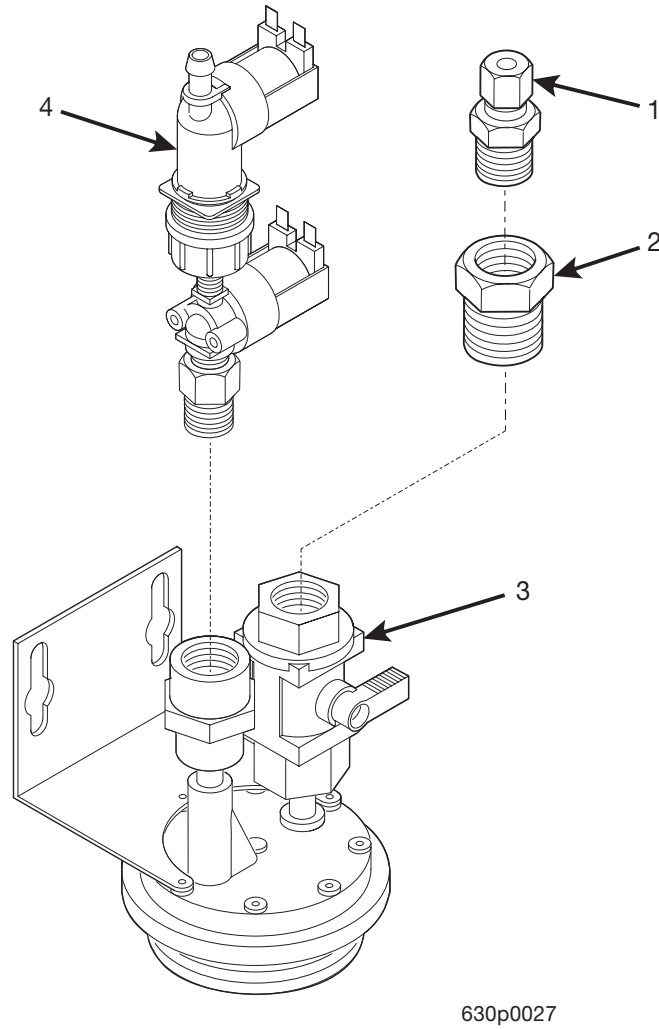

630p0025

Figure 47. Filter Head Assembly - With Everpure Filter

Hot Drink Series - Models 630 / 638 - Parts Manual

TABLE 47. FILTER HEAD ASSEMBLY - WITH HYDROLIFE FILTER

INDEX	PART NUMBER	DESCRIPTION	QTY.
-	6338030	HEAD ASSEMBLY - 115 V	1
	6338031	HEAD ASSEMBLY - 230 V	
1	6408119	MALE CONNECTOR - BRASS - #4-4-FBI2	1
2	6408117	BUSHING - 1/4 X 3/8 - BRASS - 209P6	1
3	6338027	HEAD BRACKET ASSEMBLY	1
4	6408003	VALVE ASSEMBLY - 115 V	1
	3158061	VALVE ASSEMBLY - 230 V	