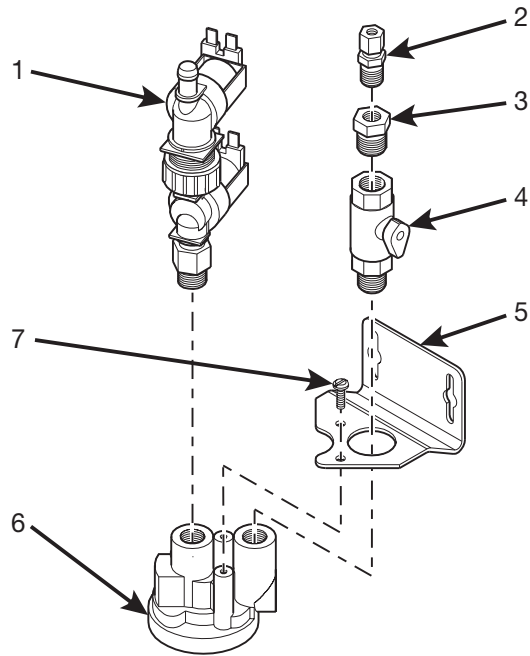

Hot Drink Series - Models 630 / 638 - Parts Manual

TABLE 48. FILTER HEAD ASSEMBLY - WITH CUNO FILTER

INDEX	PART NUMBER	DESCRIPTION	QTY.
-	6408006	FILTER HEAD ASSEMBLY - 115 V	1
	6408011	FILTER HEAD ASSEMBLY - 230 V	
1	3158061	VALVE - WATER - 115 V	1
	6408008	VALVE - WATER - 230 V	
2	6408119	MALE CONNECTOR	1
3	6408117	BUSHING	1
4	6408113	BALL VALVE	1
5	6408115	BRACKET	1
6	6408114	FILTER HEAD	1
7	7207027	SCREW - #10-16 X 5/8 PHS	4

630p0028

Figure 49. Filter Head Assembly - With Cuno Filter