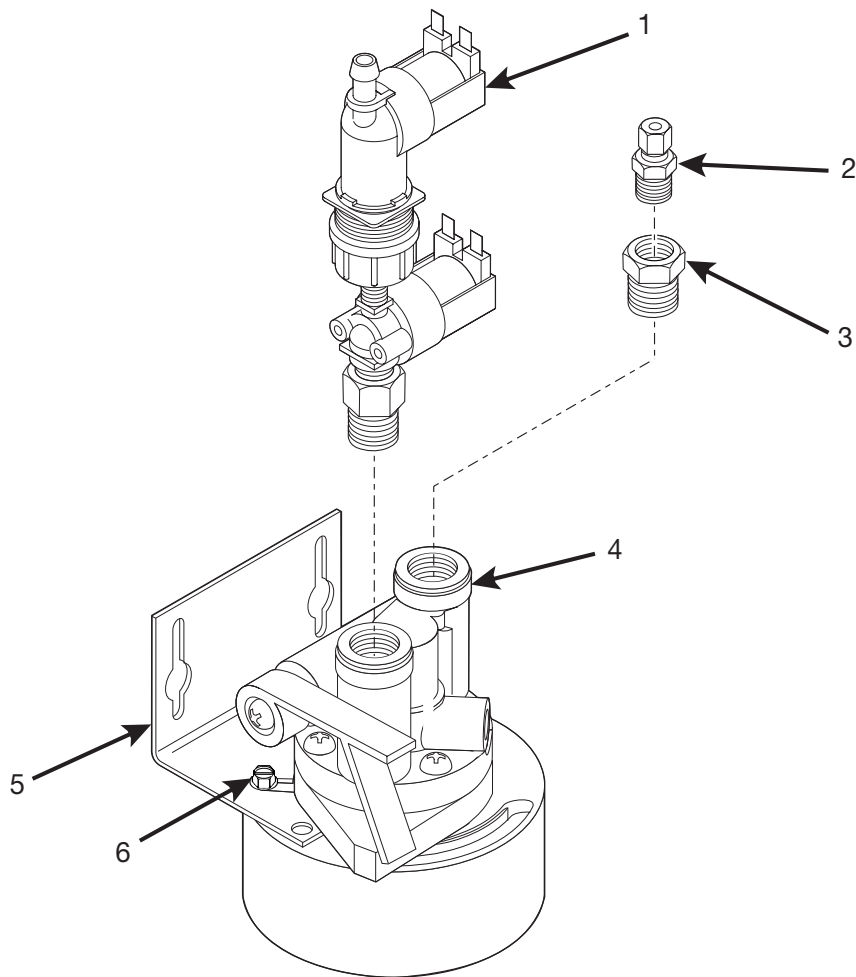

Hot Drink Series - Models 630 / 638 - Parts Manual

TABLE 46. FILTER HEAD ASSEMBLY - WITH EVERPURE FILTER

<i>INDEX</i>	<i>PART NUMBER</i>	<i>DESCRIPTION</i>	<i>QTY.</i>
-	6408025	FILTER HEAD ASSEMBLY - 115 V	1
	6408026	FILTER HEAD ASSEMBLY - 230 V	
1	3158061	VALVE ASSEMBLY - 115 V	1
	6408003	VALVE ASSEMBLY - 230 V	
2	6408119	MALE CONNECTOR - BRASS - #4-4 FBI 12-B PARKER	1
3	6408117	BUSHING - 1/4 X 3/8 - BRASS - 290P-6-4	1
4	6408134	FILTER HEAD - EVERPURE #9257-12	1
5	3158023	BRACKET - MOUNTING - WATER FILTER	1
6	9900205	SCREW - #10-32 X 3/8 HEX HD	5

630p0025

Figure 47. Filter Head Assembly - With Everpure Filter