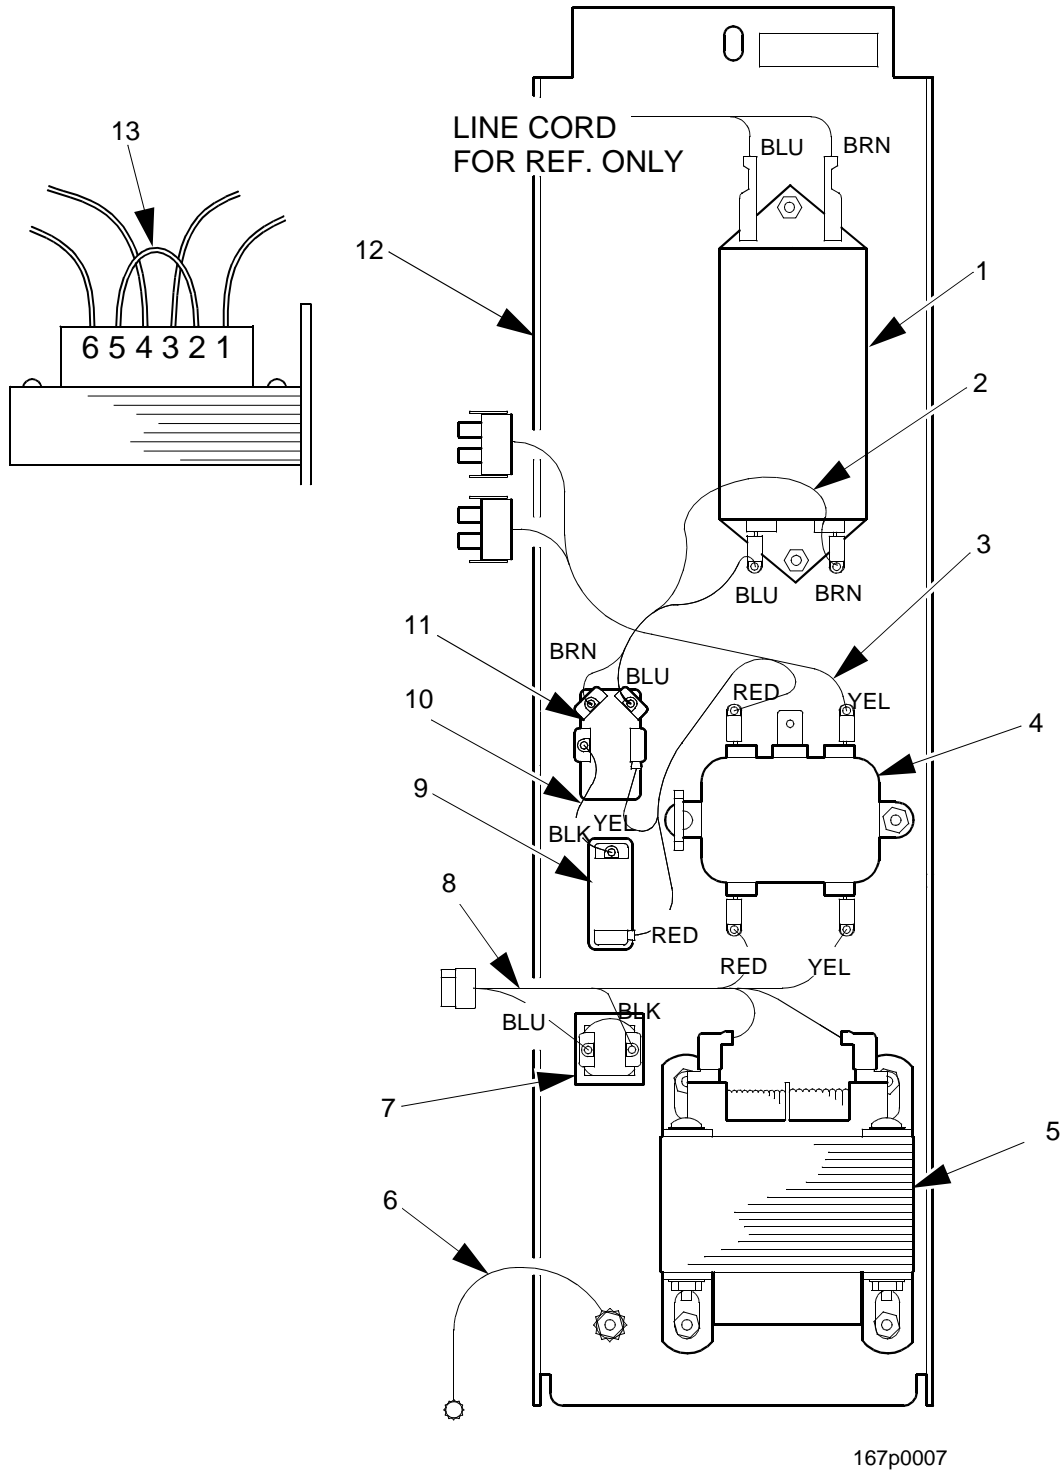

Hot Drink Series - Models 630 / 638 - Parts Manual

Figure 29. Power Panel Assembly - 230 V Latin America

Hot Drink Series - Models 630 / 638 - Parts Manual

TABLE 29. POWER PANEL ASSEMBLY - 230 V LATIN AMERICA

INDEX	PART NUMBER	DESCRIPTION	QTY
-	4521020	POWER PANEL ASSY-U.K.-230V	-
1	9989110	MAIN LINE FILTER	1
2	6849015	JUMPER	1
3	1709000	HARNESS	1
4	9989100	E.M.I. FILTER	1
5	9989046	24V XFMR-DUAL PIR.-.187 TERM.	1
6	9984094	GROUND WIRE	1
7	9989674	BREAKER - 4A	1
8	1709001	HARNESS	1
9	9989672	BREAKER-15A	1
10	1709006	JUMPER	1
11	9984629	SWTICH	1
12	1701025	PLATE-HOUSING-PANEL	1
13	4279001	JUMPER	1