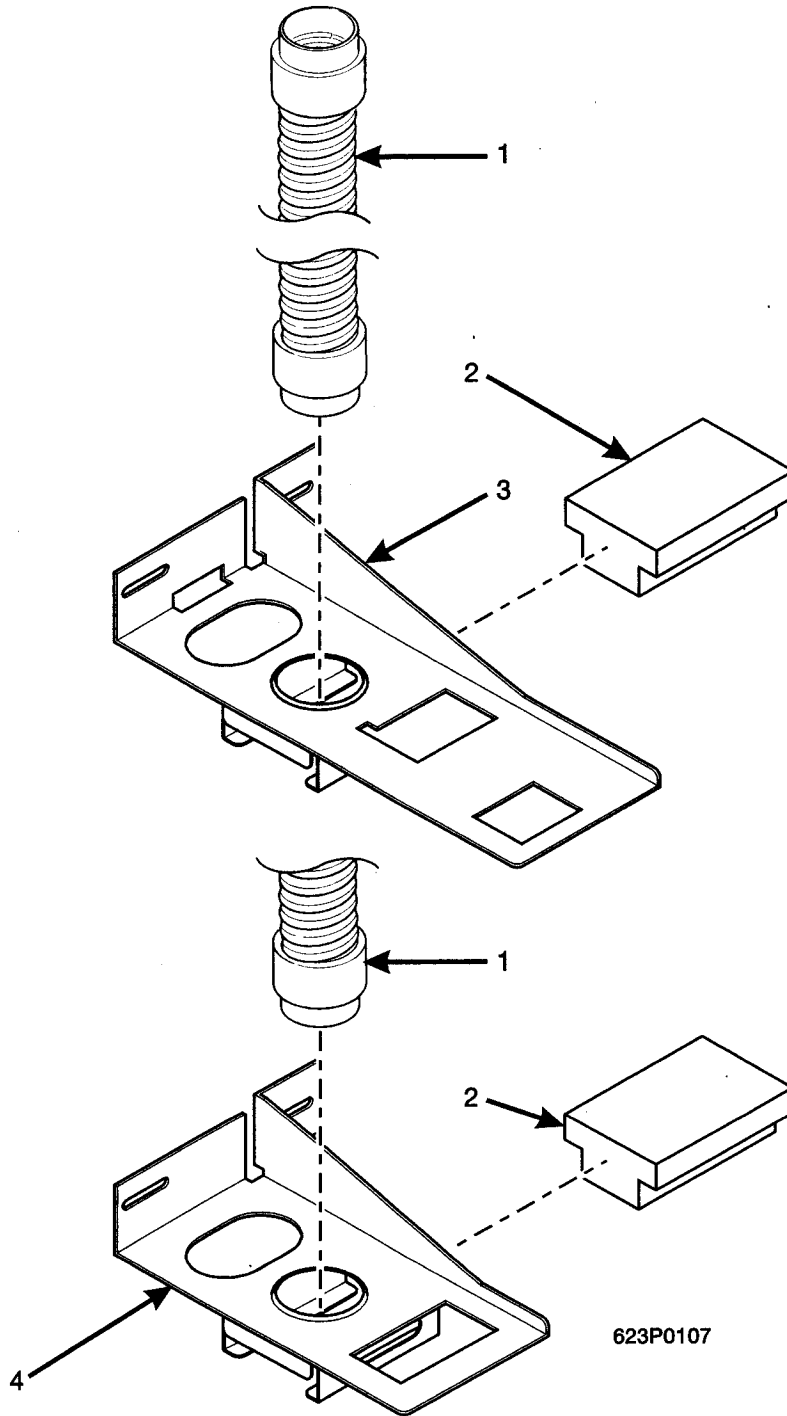

TABLE 61. BREWER EXHAUST FILTER LOCATOR AND BRACKET ASSEMBLY

Hot Drink Center Parts Manual

Figure 61. Brewer Exhaust Filter Locator and Bracket Assembly

Hot Drink Center Parts Manual

TABLE 61. BREWER EXHAUST FILTER LOCATOR AND BRACKET ASSEMBLY

INDEX	PART NUMBER	DESCRIPTION	QTY
1	6237354	HOSE ASSEMBLY - EXHAUST - COFFEE CHUTE	1
2	6237353	FILTER - EXHAUST - CHUTE	1
3	6234979	LOCATOR AND BRACKET ASSY - DUAL BREWER	OPT
4	6237352	LOCATOR AND BRACKET ASSY - SINGLE BREWER	OPT