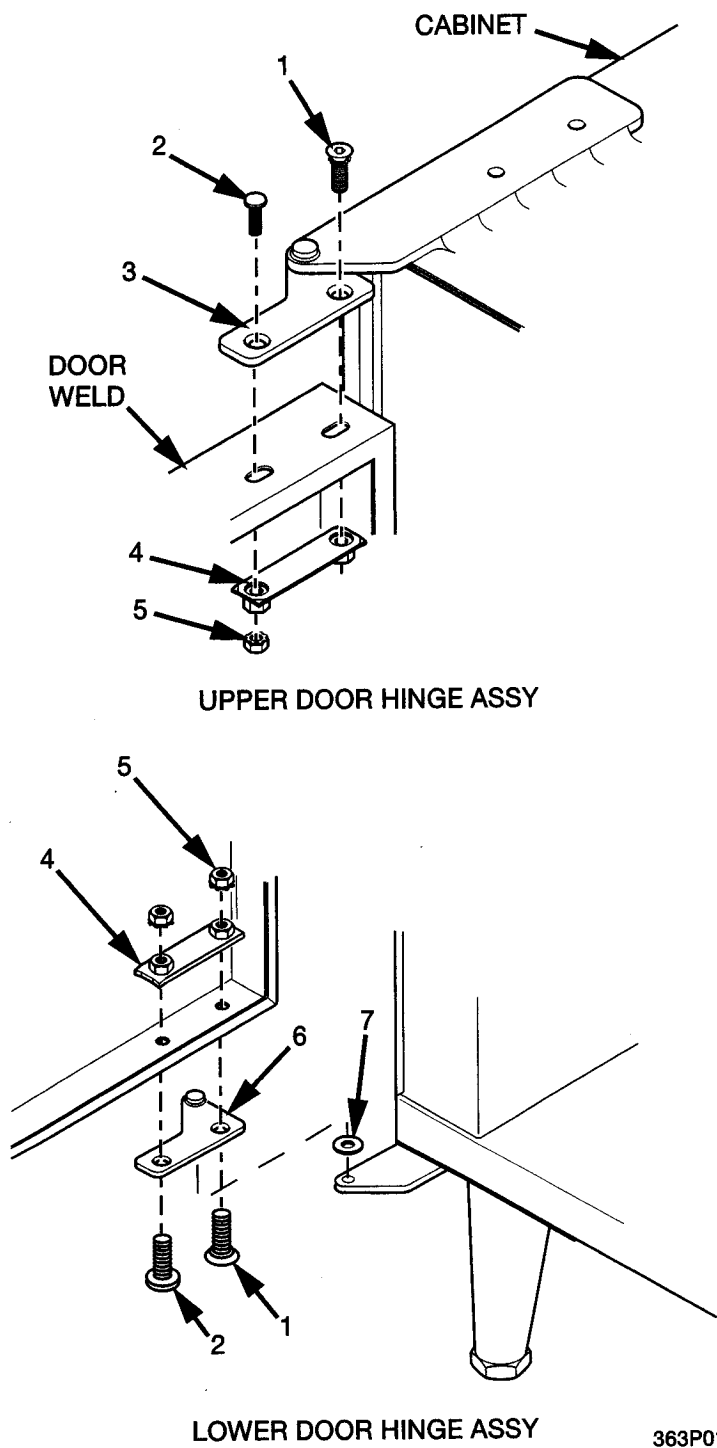

TABLE 19. DOOR HINGE ASSEMBLIES

Hot Drink Center Parts Manual

LOWER DOOR HINGE ASSY 363P0113

Figure 19. Door Hinge Assemblies

Hot Drink Center Parts Manual

TABLE 19. DOOR HINGE ASSEMBLIES

INDEX	PART NUMBER	DESCRIPTION	QTY
1	6232036	SCREW - 5/16 - 18 X .75 FLT.HD SOCKET	4
2	6232208	WELD SCREW - #1/4-20 X 1" LONG	2
3	6232028	PLATE ASSEMBLY - HINGE MOUNTING	2
4	1211105	1/4-KEPS NUT EXT LW ZP	2
5	6232031	HINGE ASSEMBLY - DOOR - LOWER	1
	4872016	HINGE ASSEMBLY - DOOR - LOWER - SELECTA WHITE	
6	4242145	BEARING - THRUST - LOWER HINGE	1