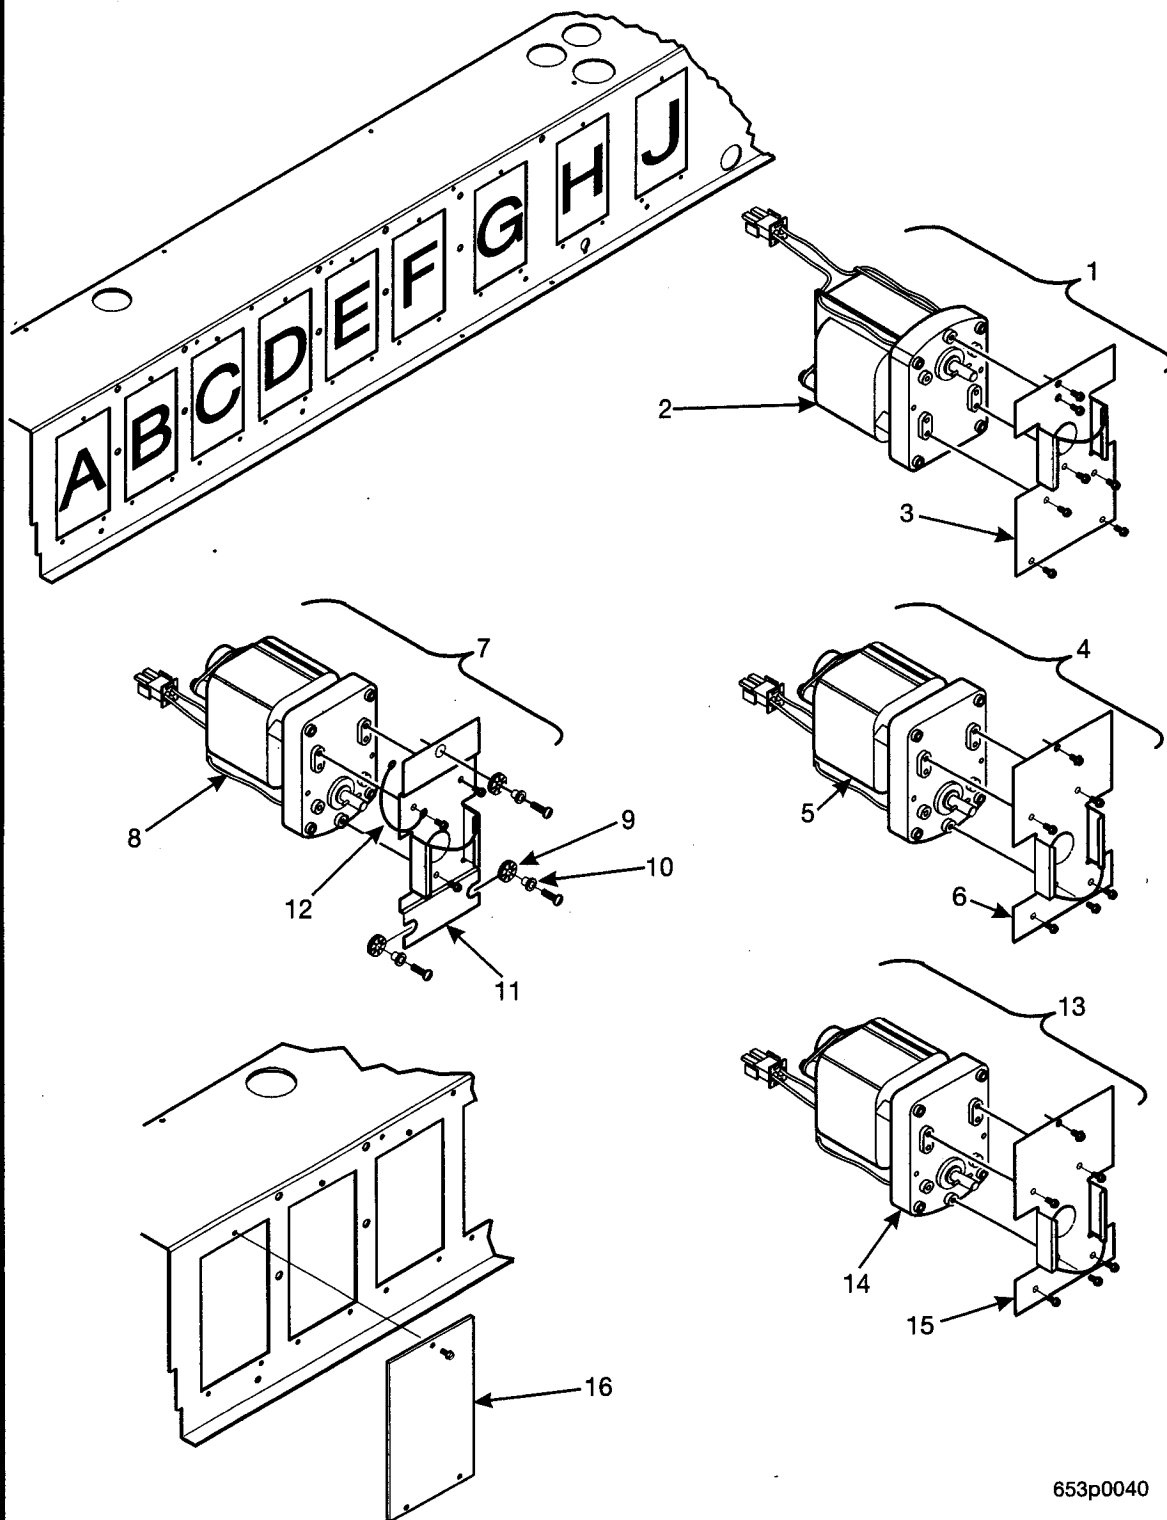

Hot Drink Center Parts Manual

653p0040

Figure 97. Canister Motor and Plate Assemblies

Hot Drink Center Parts Manual

TABLE 97. CANISTER MOTOR AND PLATE ASSEMBLIES

INDEX	PART NUMBER	DESCRIPTION	QTY
1	6237438	MOTOR AND PLATE ASSEMBLY - 115V AC - COFFEE (INCLUDES ITEMS 2 AND 3)	-
2	6237165	MOTOR - CANISTER - 200 RPM - 115V	1
3	6237077	PLATE - MOTOR MOUNTING - COFFEE	1
4	6237436	MOTOR AND PLATE ASSEMBLY - 200 RPM - 115V (INCLUDES ITEMS 5 AND 6)	-
5	6237165	MOTOR - CANISTER - 200 RPM - 115V	1
6	6237074	PLATE - MOTOR MOUNTING	1
7	6237184	MOTOR AND PLATE ASSEMBLY - LIGHTENER - 115V (INCLUDES ITEMS 8, 11, AND 12)	1
8	6237165	MOTOR - CANISTER - 200 RPM - 115V	1
9	6237356	VIBRATION ISOLATOR	3
10	6237170	BUSHING - CANISTER	3
11	6237172	PLATE - MOTOR MOUNTIN	1
12	1475119	JUMPER - GROUND WIRE	1
13	6237437	MOTOR AND PLATE ASSEMBLY - 60 RPM - 115V (INCLUDES ITEMS 14 AND 15)	-
14	6237057	MOTOR - CANISTER - 61 RPM - 115V	1
15	6237074	PLATE - MOTOR MOUNTING	1
16	6231376	MOTOR CHANNEL COVER (USED WHEN THERE IS NOT A MOTOR IN A POSITION)	OPT