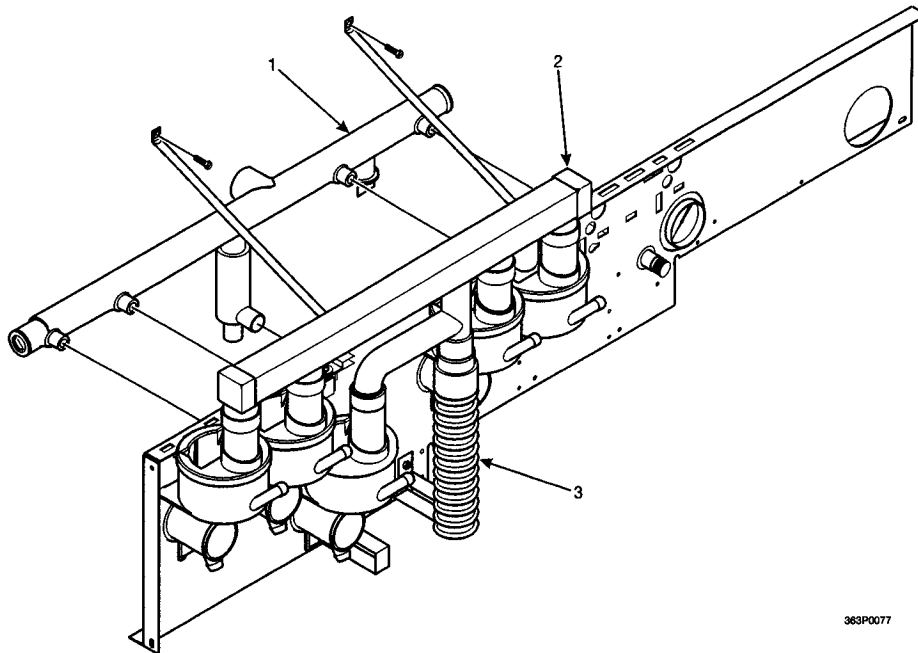

Hot Drink Center Parts Manual

TABLE 61. BREWER EXHAUST FILTER LOCATOR AND BRACKET ASSEMBLY

INDEX	PART NUMBER	DESCRIPTION	QTY
1	6237354	HOSE ASSEMBLY - EXHAUST - COFFEE CHUTE	1
2	6237353	FILTER - EXHAUST - CHUTE	1
3	6234979	LOCATOR AND BRACKET ASSY - DUAL BREWER	OPT
4	6237352	LOCATOR AND BRACKET ASSY - SINGLE BREWER	OPT

Hot Drink Center Parts Manual

383P0077

Figure 62. Mixing Bowl Ventilation Assembly