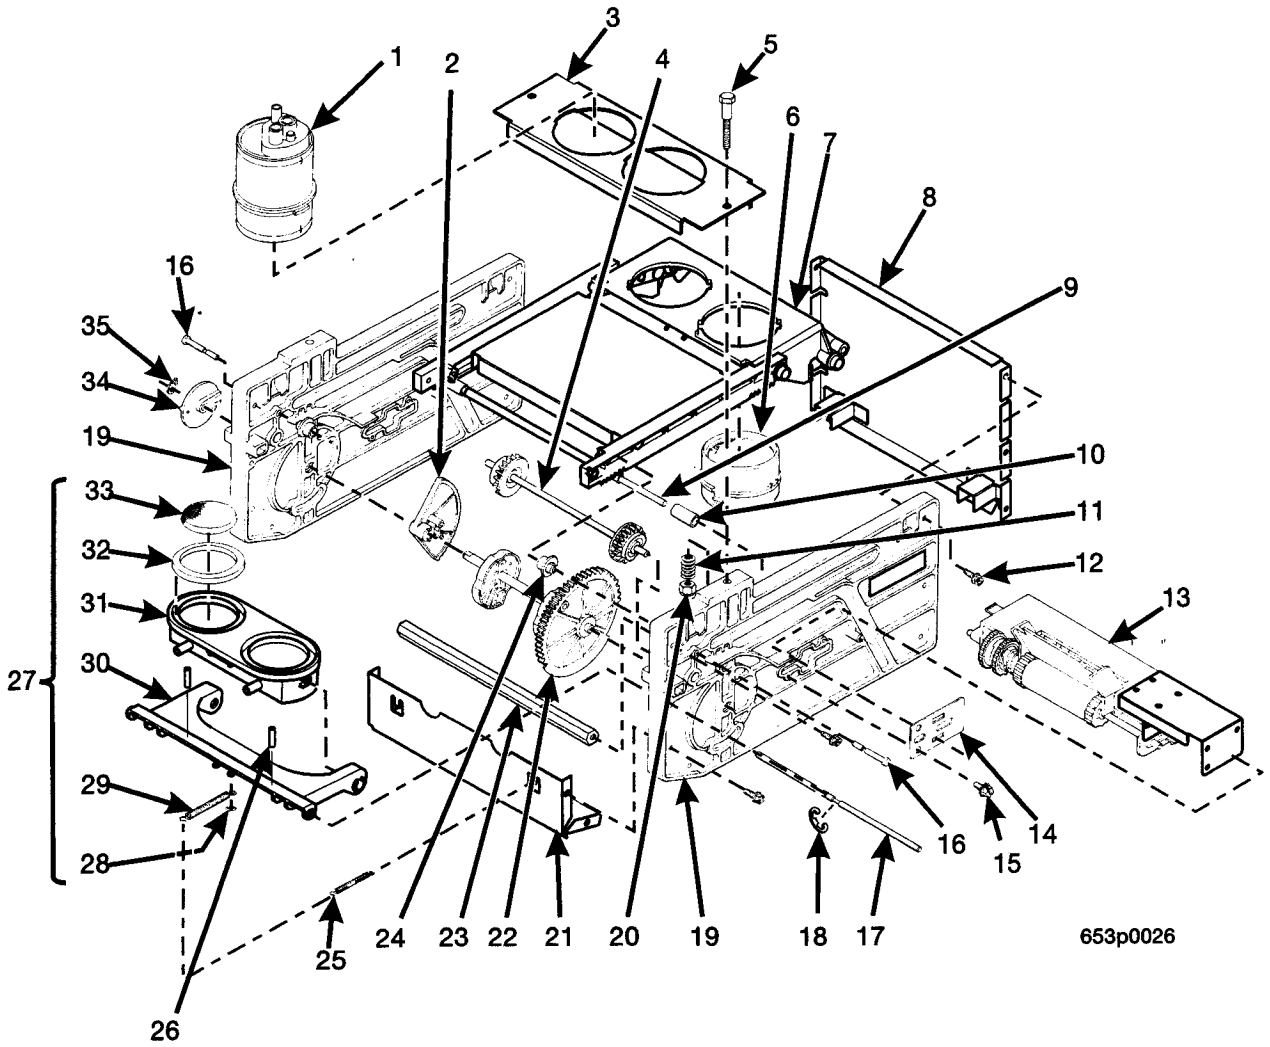

Hot Drink Center Parts Manual

653p0026

Figure 53. Dual Brewer Assembly (With Filter)

Hot Drink Center Parts Manual

TABLE 53. DUAL BREWER ASSEMBLY (WITH FILTER)

INDEX	PART NUMBER	DESCRIPTION	QTY
-	6234900	DUAL BREWER ASSEMBLY WITH FILTER	REF.
1	6234300	BARREL ASSEMBLY - BREWER (FIGURE 55)	2
2	6234601	RATCHER DRIVE - PAPER MECH.	1
3	6234923	BARREL SUPPORT - DUAL BREWER	1
4	6234009	PINION GEAR ASSEMBLY - DUAL BREWER	1
5	6234288	BOLT - 1/4-20 X 1 1/2	2
6	6234297	BASKET - BREWER PAPER	1
-	6234296	TEA BASKET ASSEMBLY (NOT SHOWN)	1
7	6234901	RACK ASSEMBLY - DUAL BREWER (FIGURE 57)	1
8	6234915	REAR WALL ASSEMBLY - DUAL BREWER	1
9	6234924	SHAFT - FLIP STOP - DUAL BREWER	1
10	6234270	ROLLER - STOP	2
11	6234225	SPRING - BREWER	2
12	6234295	SCREW - #8-32 X .38 HHS W/LW	14
13	6234907	PAPER MECHANISM ASSEMBLY - DUAL BREWER (FIGURE 59)	1
14	6234608	SPRING COVER - PAPER MECH	3
15	9900021	SCREW #8-32 X 5/8 RHS	A/R
16	6234223	PIN - ROLLER - SIDEWALL	2
17	6234914	SHAFT - SWING ARM - DUAL BREWER	2
18	6104220	RETAINING RING	2
19	6234273	SIDEWALL - BREWER	2
20	6234289	LOCKNUT - #1/4-20	2
21	6234919	BOTTOM FRONT WALL ASSEMBLY - DUAL BREWER	1
22	6234966	TIME GEAR/CAM ASSEMBLY - DUAL BREWER	1
23	6234944	SPACER - DUAL BREWER	1
24	6234222	ROLLER - BREWER	2
25	6234205	SPRING	2
26	3127034	ROLL PIN 1/8 X 13/16	2
27	6234905	SWING ARM ASSEMBLY - W/PAPER (INCLUDES INDEX NUMBERS 28 THROUGH 33)	1
28	6234205	EXT. SPRING - SWING ARM	2
29	6234243	SHAFT - RETAINER - .125 DIA	2
30	6234906	SWING ARM ASSEMBLY - DUAL BREWER	1
31	6234913	FUNNEL - DUAL BREWER	2
32	6234375	SEAL - BREWER	2
33	6334019	FILTER SUPPORT - 30 MESH	2
34	6234310	DRIVE CONNECTION - BREWER	1
35	6234303	RETAINING RING - .375 DIA.	1