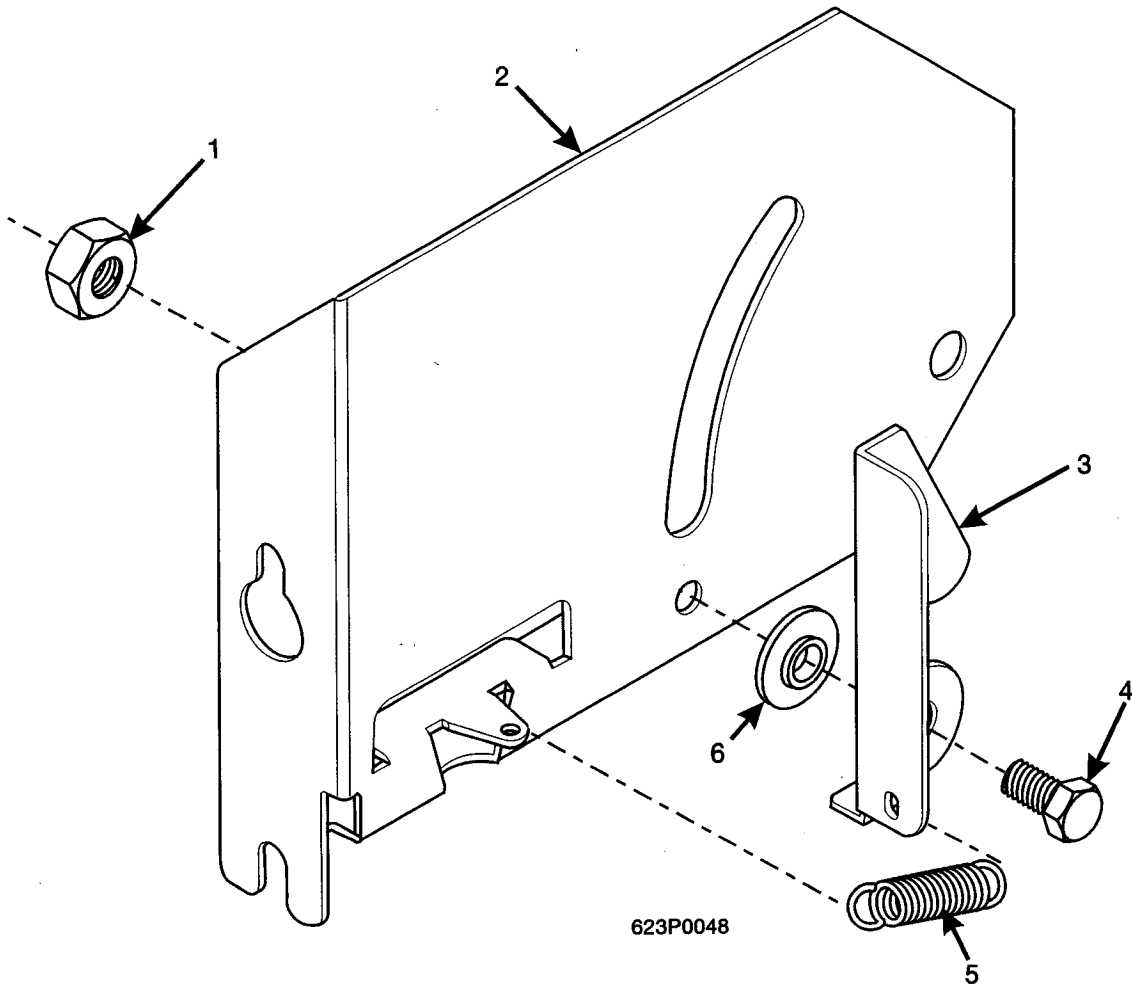

Figure 25. Actuator Assembly - Cup Ring

Hot Drink Center Parts Manual

Figure 26. Mounting Bracket Assembly - Right

Hot Drink Center Parts Manual

TABLE 26. MOUNTING BRACKET ASSEMBLY - RIGHT

INDEX	PART NUMBER	DESCRIPTION	QTY
-	6233057	MOUNTING BRACKET ASSEMBLY - RIGHT	REF
1	4041241	NUT - 1/4 20 SELF LOCKING	1
2	6233018	BRACKET - MECH MOUNTING - RIGHT	1
3	6233037	LATCH	1
4	6233021	SCREW -1 1/4 X 20 X .5 HEX HD	1
5	2301057	SPRING ELEVATOR STOP	1
6	6233028	BUSHING	1