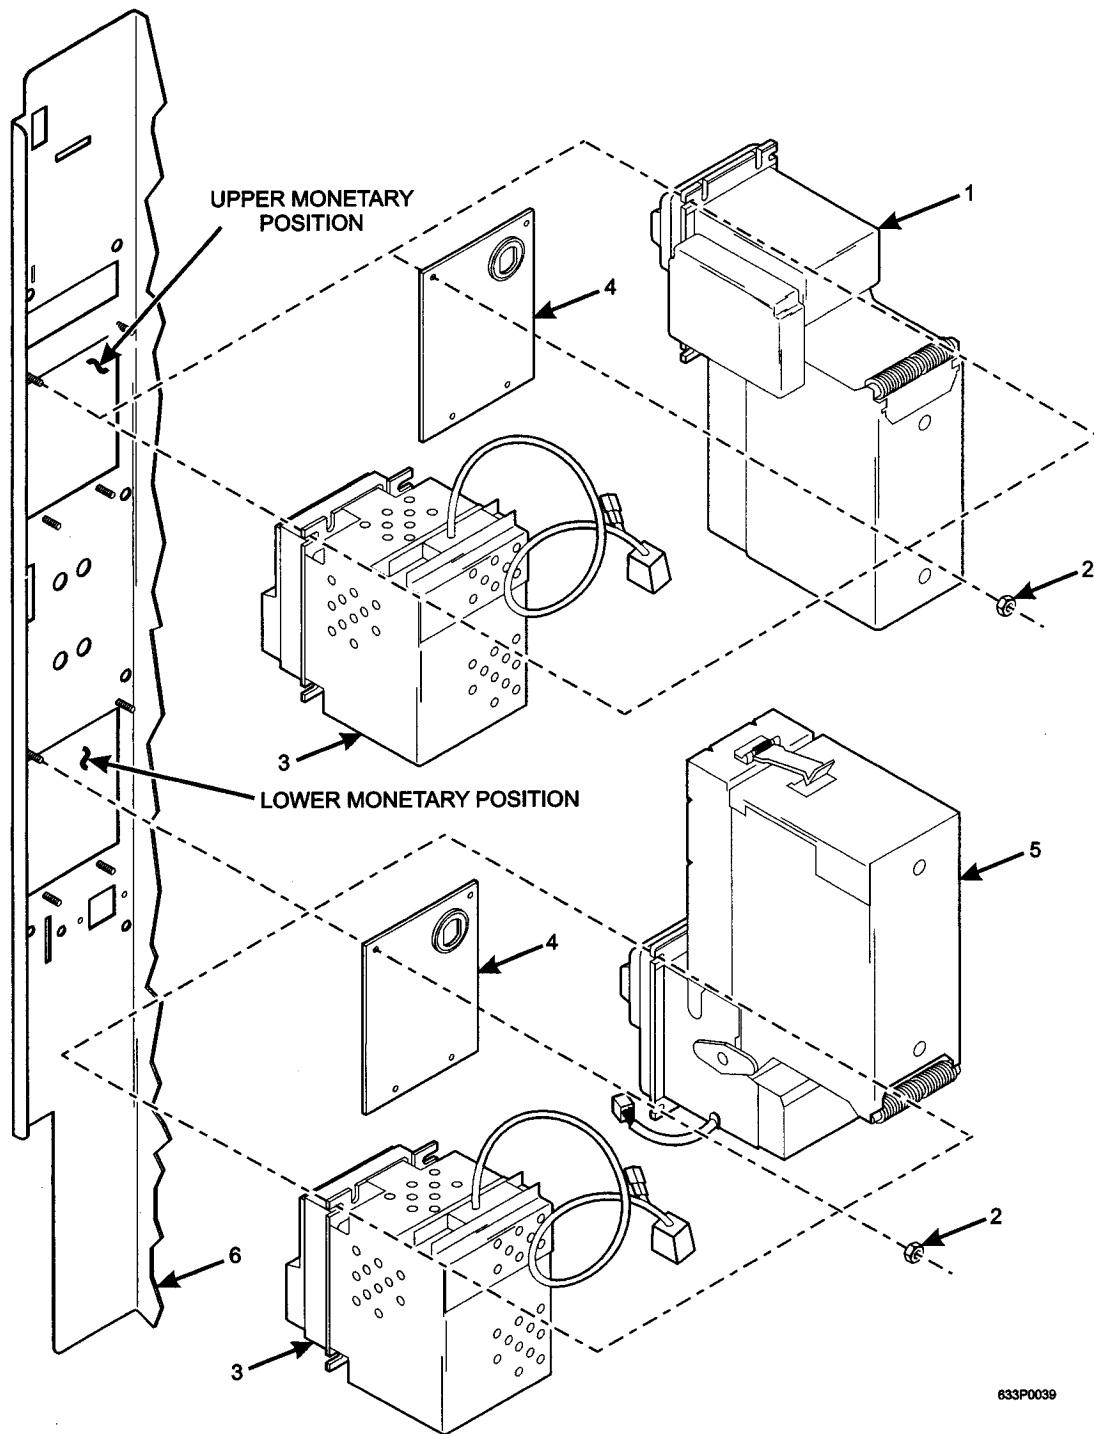

TABLE 44. CARD READER AND BILL VALIDATOR OPTIONS

Hot Drink Center Parts Manual

Figure 44. Card Reader and Bill Validator Options

Hot Drink Center Parts Manual

TABLE 44. CARD READER AND BILL VALIDATOR OPTIONS

INDEX	DESCRIPTION	QTY
1	DOWNSTACK BILL VALIDATOR	OPT
2	NUT	8
3	DEBIT CARD READER	OPT
4	INSTRUCTION INSERT BACKING PLATE	0, 1, 2*
5	UPSTACK BILL VALIDATOR	OPT
6	MONETARY PANEL WELD ASSEMBLY	REF.

*QUANTITY VARIES WITH MONETARY CAPABILITY

TABLE 44A. MONETARY LOCATION OPTIONS

MONETARY CAPABILITY	UPPER	LOWER	WITH COIN?
COIN - VAL - CARD	CARD READER	UPSTACK VALIDATOR	YES
COIN - VAL - CARD	DOWNSTACK VALIDATOR	CARD READER	YES
COIN - VAL	INSERT INSTRUCTIONS BACK-UP PLATE (1575011)	UPSTACK VALIDATOR	YES
COIN - VAL	DOWNSTACK VALIDATOR	INSERT INSTRUCTIONS BACK-UP PLATE (1575011)	YES
COIN - CARD	INSERT INSTRUCTIONS BACK-UP PLATE (1575011)	CARD READER	YES
COIN - CARD	CARD READER	INSERT INSTRUCTIONS BACK-UP PLATE (1575011)	YES
VAL - CARD	DOWNSTACK VALIDATOR	CARD READER	NO
VAL - CARD	CARD READER	DOWNSTACK VALIDATOR	NO
COIN ONLY	INSERT INSTRUCTIONS BACK-UP PLATE (1575011)	INSERT INSTRUCTIONS BACK-UP PLATE (1575011)	YES
VAL ONLY	INSERT INSTRUCTIONS BACK-UP PLATE (1575011)	UPSTACK VALIDATOR	NO
VAL ONLY	DOWNSTACK VALIDATOR	INSERT INSTRUCTIONS BACK-UP PLATE (1575011)	NO
CARD ONLY	CARD READER	INSERT INSTRUCTIONS BACK-UP PLATE (1575011)	NO
CARD ONLY	INSERT INSTRUCTIONS BACK-UP PLATE (1575011)	CARD READER	NO

NOTES

ALL ITEMS ARE SECURED WITH FOUR NUTS (P/N 9900081). SHADED ITEMS REPRESENT ALTERNATE CONFIGURATIONS.