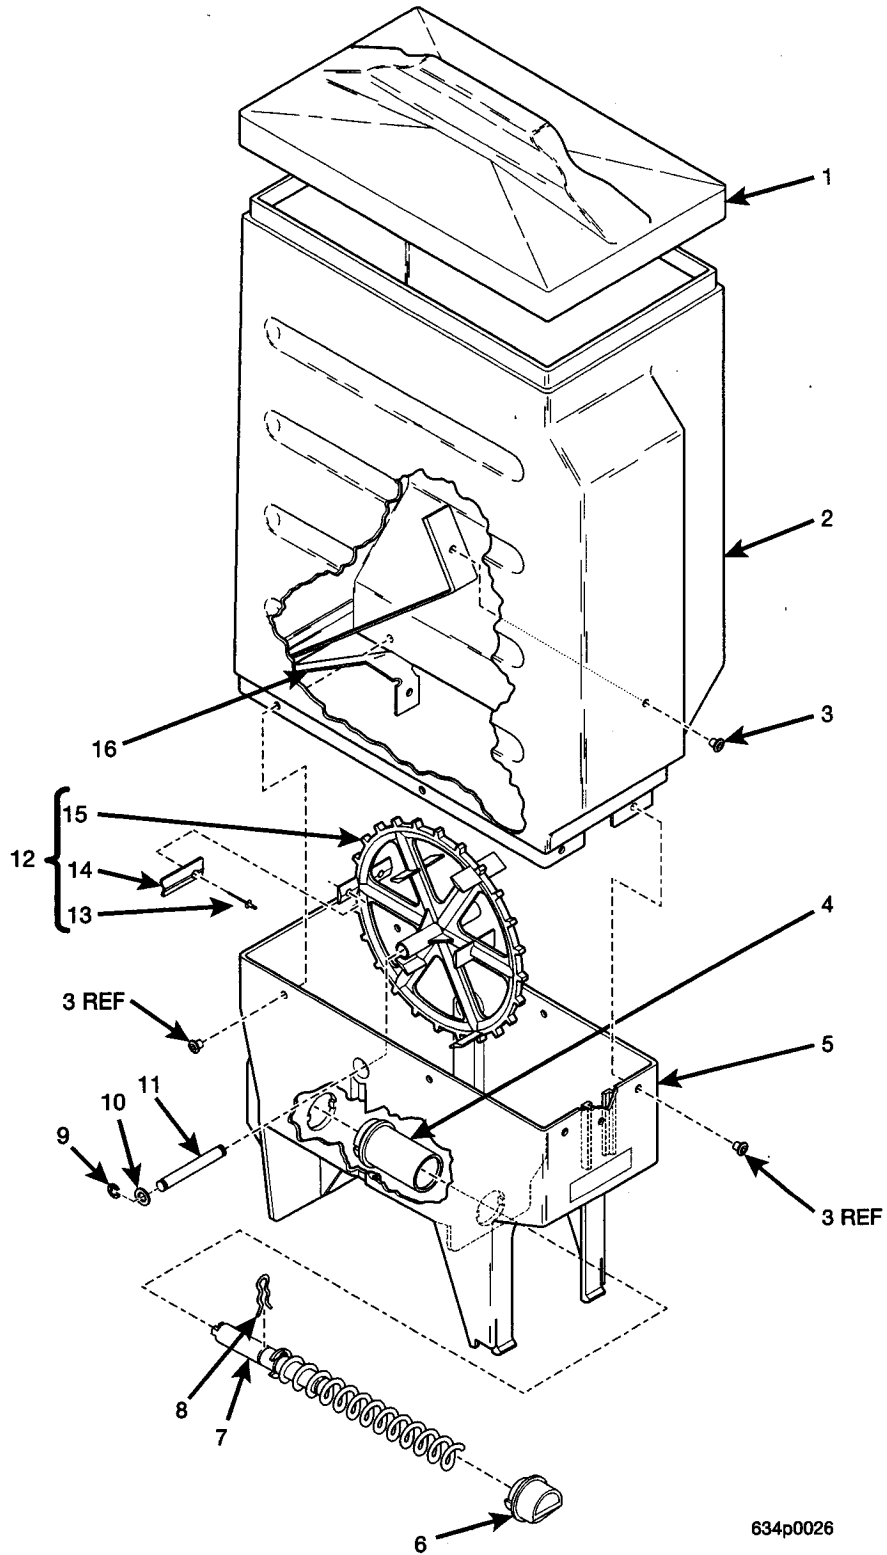

Hot Drink Center Parts Manual

634p0026

Figure 85. Canister Assembly 6337022

Hot Drink Center Parts Manual

TABLE 85. CANISTER ASSEMBLY 6337022

INDEX	PART NUMBER	DESCRIPTION	QTY
-	6337022	CANISTER ASSEMBLY - COFFEE - FRESH BREW	-
1	6237066	LID - CANISTER	1
2	6337024	SLEEVE - CAN. - PUNCHED - PRE GROUND COFFEE	1
3	6237019	ALUMINUM "POP: RIVETS - .187 DIA	8
4	6237014	BEARING - CANISTER	1
5	6337021	CANISTER BASE - F.B. COFFEE	1
6	6237063	NOZZLE - DISPENSING - CANISTER	1
7	6237095	AUGER AND SHAFT ASSEMBLY (INCLUDES THE NEXT 3 ITEMS)	1
-	6237025	RETAINING RING-"E"-.500	1
-	6237045	AUGER-CANISTER-COFFEE	1
-	6237097	SHAFT-AUGER	1
8	6337020	CLIP - SPRING	1
9	9900415	RETAINING RING - REINFORCED "E" TYPE - .156	2
10	6237116	WASHER - SEAL - WEAR PLATE	2
11	6337032	SHAFT - CANISTER - COFFEE	1
12	6337030	MIXING WHEEL ASSEMBLY (INCLUDES INDEX NUMBERS 13 THROUGH 16)	1
13	6237019	ALUMINUM "POP: RIVETS - .187 DIA	2
14	6337087	EXTENSION - WHEEL - F.B.	2
15	6337086	MIXING WHEEL - F.B. COFFEE	1
16	6237020	THUMPER SPRING - GROUND COFFEE	1