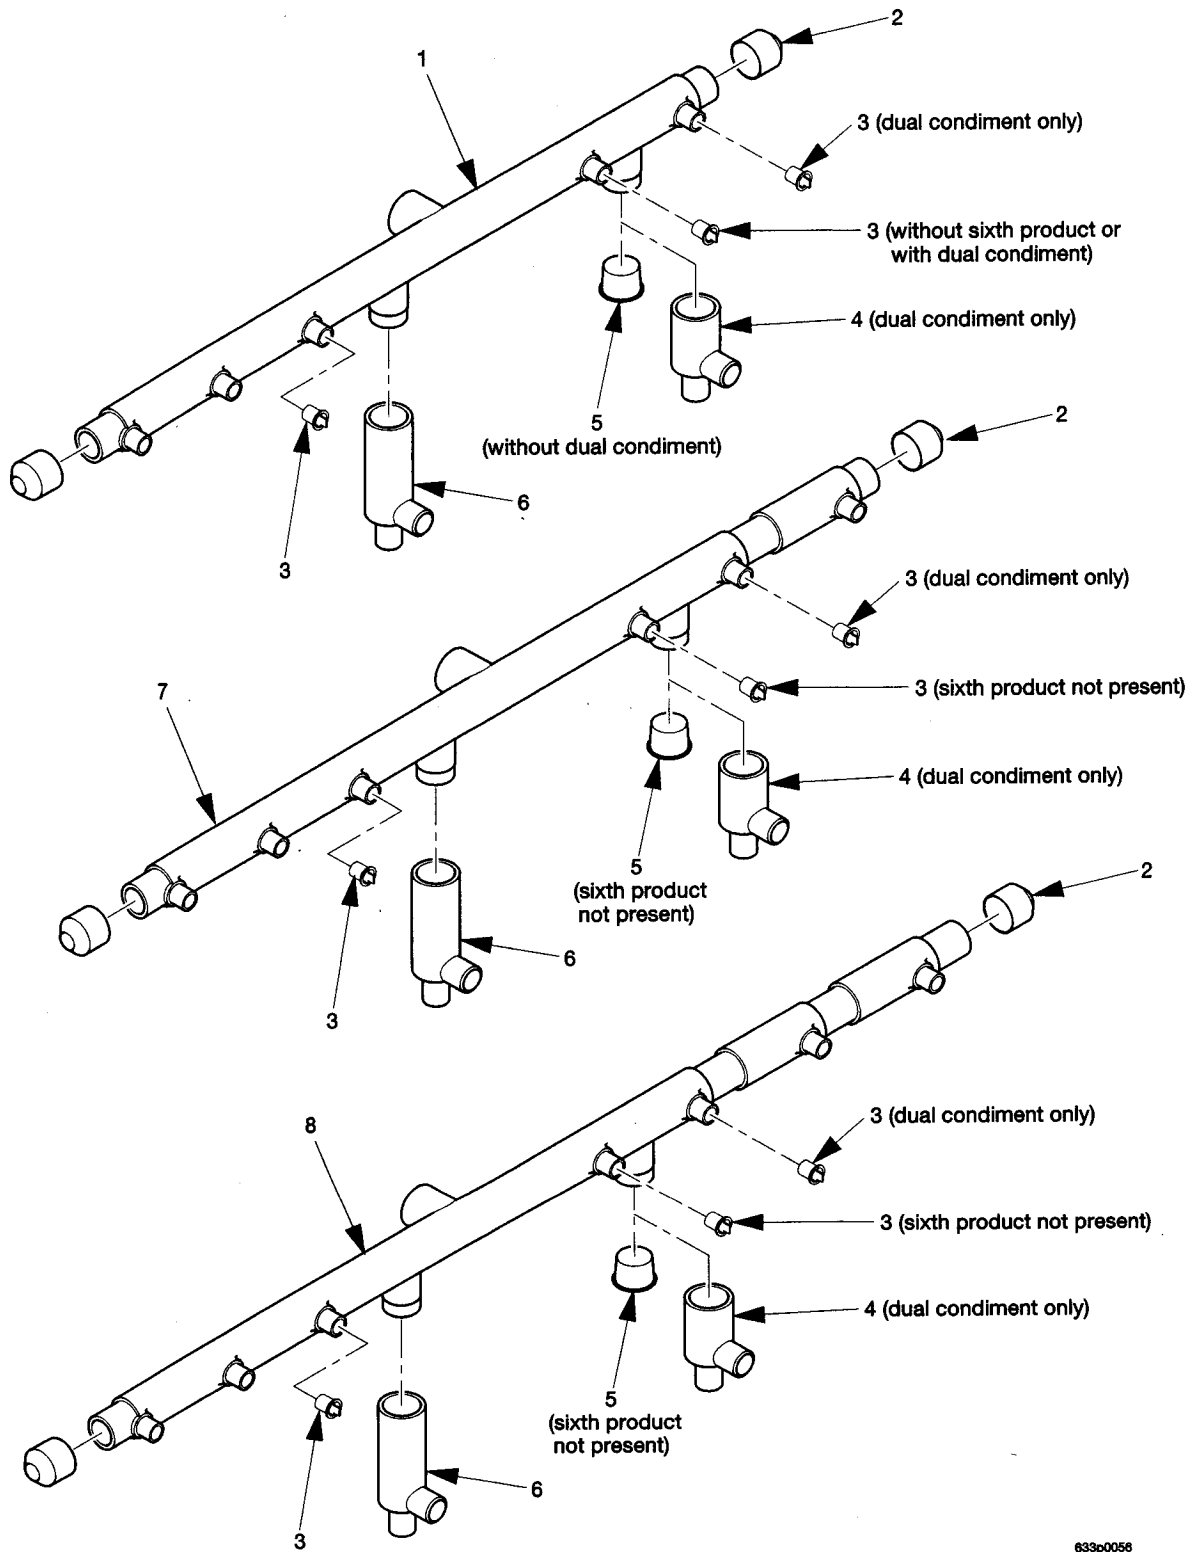

Hot Drink Center Parts Manual

633p0058

Figure 63. Rear Vent Assemblies

Hot Drink Center Parts Manual

TABLE 63. REAR VENT ASSEMBLIES			
INDEX	PART NUMBER	DESCRIPTION	QTY
1	6247008	VENT SHELF - DUAL FRESH BREW	-
2	6237335	VINYL CAP - 1.00 I.D X .50 LONG - .38 HOLE	2
3	6237336	VENT - EXTENSION - SUGAR/LIGHTENER	1
4	6337109	VENT - SHE LF - SINGLE FRESH BREW	(OPT)
5	6237303	PLUG - CENTER PULL - .56 (USE WHEN INTERNATIONAL COFFEE IS NOT PRESENT)	OPT.
6	6267301	VENT - SHELF - FREEZE DRY	(OPT)

TABLE 63A. AVAILABLE ASSEMBLIES			
PART NUMBER	DESCRIPTION	INDEX	QTY
6337111	VENT ASSEMBLY - REAR - DUAL F.B. - NO 6TH PRODUCT	5	1
		3	2
		1	2
		2	1
6337112	VENT ASSEMBLY - REAR - DUAL F.B. - WITH 6TH PRODUCT	5	1
		3	1
		1	2
		2	1
6337113	VENT ASSEMBLY - REAR - DUAL F.B. - DUAL CONDIMENT	3	3
		1	2
		2	1
6337114	VENT ASSEMBLY - REAR - F.B. - NO 6TH PRODUCT	5	1
		3	2
		1	2
		7	1
6337115	VENT ASSEMBLY - REAR - F.B. - WITH 6TH PRODUCT	5	1
		3	1
		1	2
		7	1
6337116	VENT ASSEMBLY - REAR - F.B. - DUAL CONDIMENT	3	3
		1	2
		7	1
6337107	VENT ASSEMBLY - REAR - F.D. - WITH 6TH PRODUCT	5	1
		3	1
		1	2
		8	1
6337106	VENT ASSEMBLY - REAR - F.D. - NO 6TH PRODUCT	5	1
		3	2
		1	2
		8	1
6337108	VENT ASSEMBLY - REAR - F.D. - DUAL CONDIMENT	3	3
		1	2
		8	1