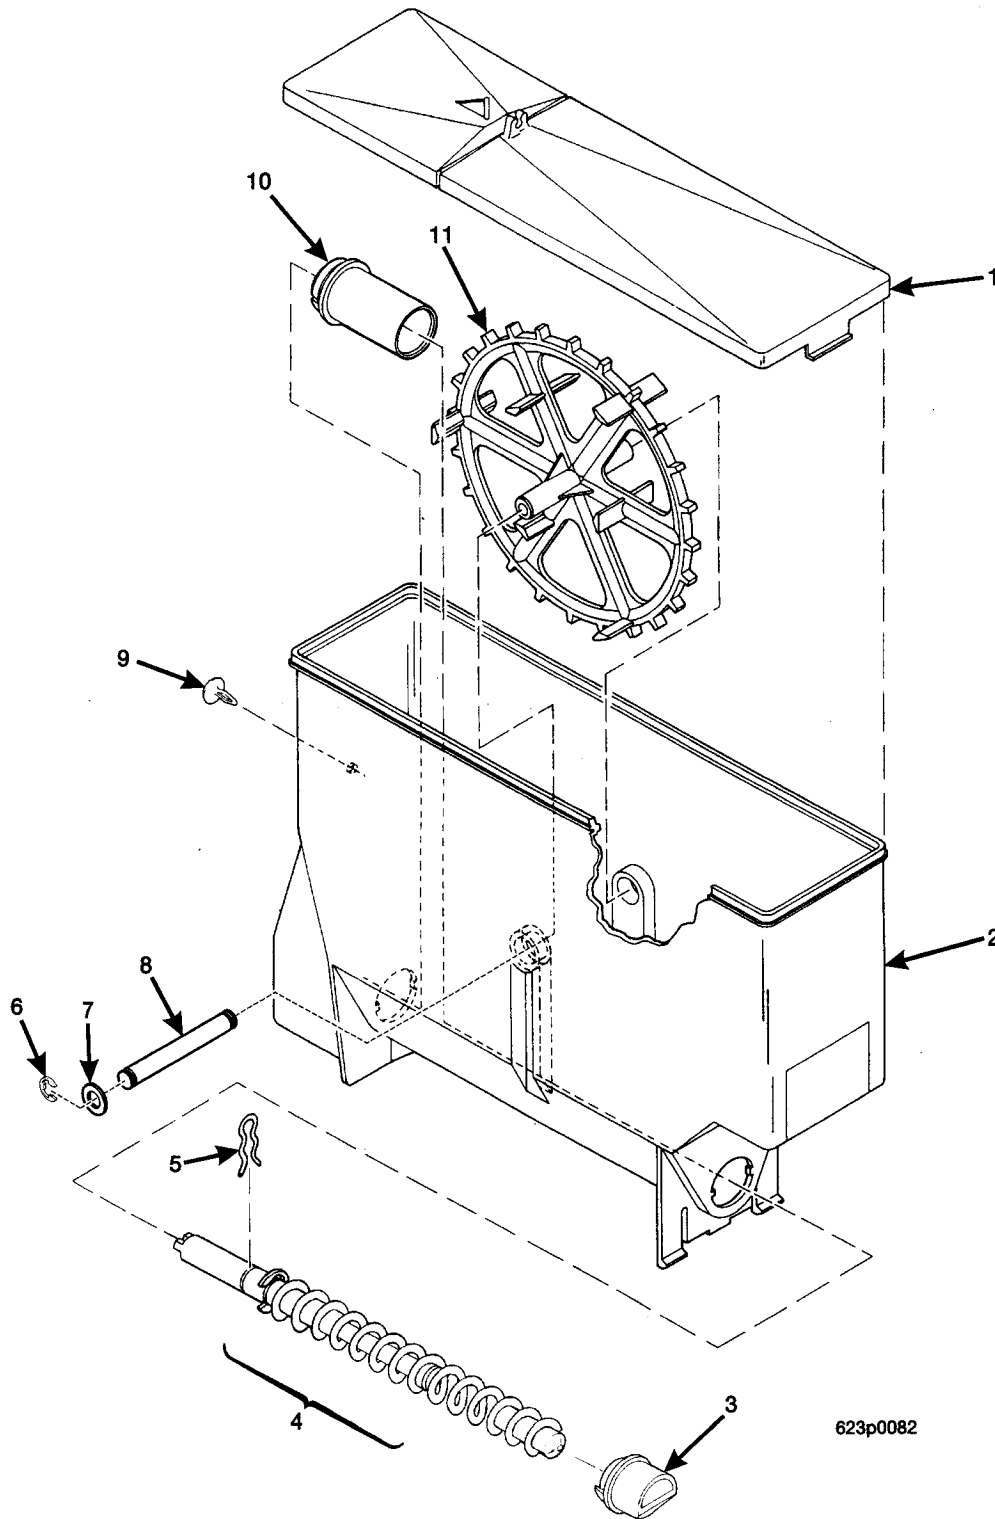

TABLE 81. CANISTER ASSEMBLY 6237445

Hot Drink Center Parts Manual

Figure 81. Canister Assembly 6237445

Hot Drink Center Parts Manual

TABLE 81. CANISTER ASSEMBLY 6237445

INDEX	PART NUMBER	DESCRIPTION	QTY
-	6237445	CANISTER ASSEMBLY - FREEZE DRY COFFEE	-
1	6237023	LID - CANISTER	1
2	6237176	BASE - CANISTER	1
3	6237080	NOZZLE - DISPENSING - CANISTER	1
4	6237178	AUGER AND SHAFT ASSEMBLY (INCLUDES THE NEXT 3 ITEMS)	1
-	6237015	AUGER-CANISTER	1
-	6237025	RETAINING RING-"E"-.500	1
-	6337016	SHAFT-AUGER-LONG	1
5	6337020	CLIP - SPRING	1
6	9900415	RETAINING RING REINF TYP.1	2
7	6237116	WASHER - SEAL - WEAR PLATE	2
8	6237167	SHAFT - CANISTER	1
9	6237053	FASTNER - PUSH IN	1
10	6237014	BEARING - CANISTER	1
11	6237181	MIXING WHEEL	1