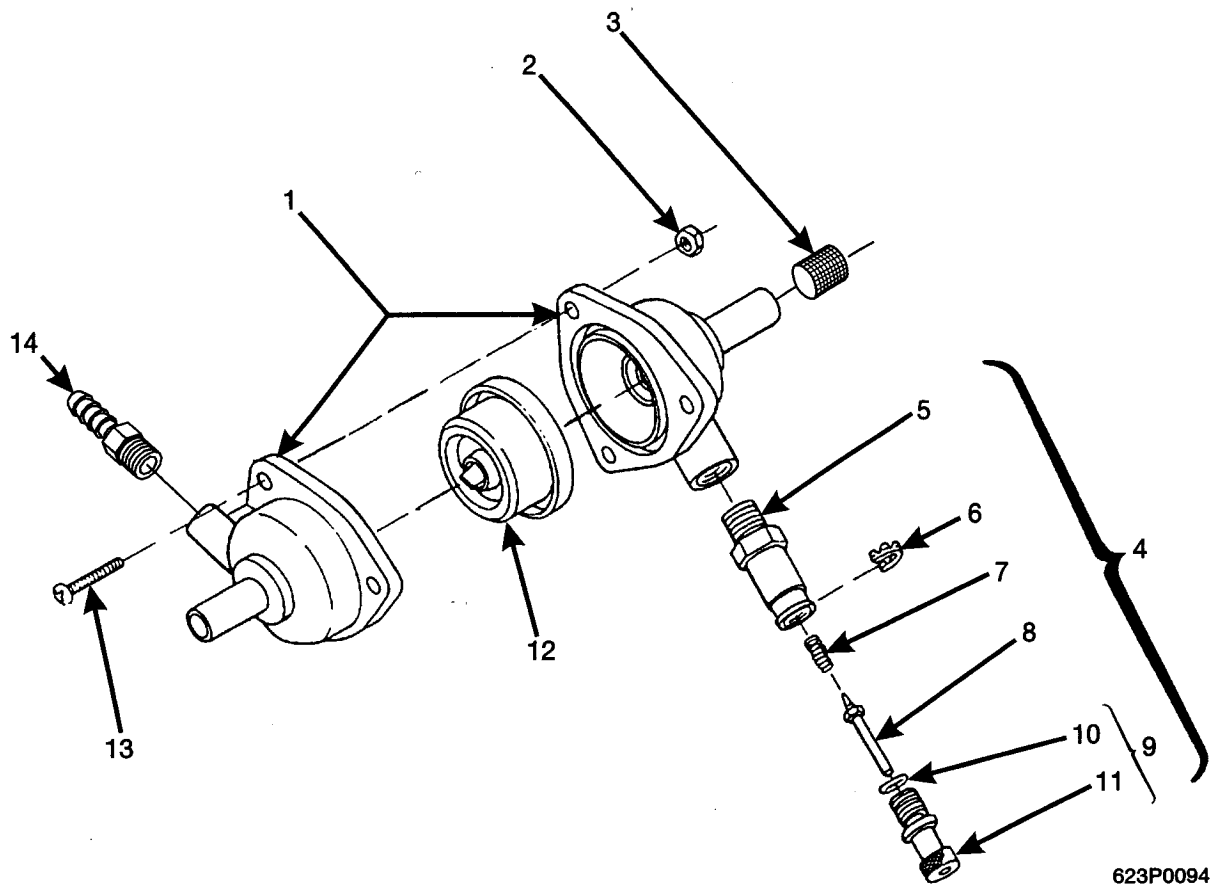

Hot Drink Center Parts Manual

623P0094

Figure 94. Regulator Assembly

Hot Drink Center Parts Manual

TABLE 94. REGULATOR ASSEMBLY

INDEX	PART NUMBER	DESCRIPTION	QTY
	6234981	REGULATOR ASSEMBLY - SINGLE BREWER	1
	6234361	REGULATOR ASSEMBLY - DUAL BREWER	
1	6154214	BODY - REGULATOR	2
2	9900081	NUT, #8-32 X 3/4 RHS	3
3	6234335	FILTER - AIR REGULATOR (6234981 ONLY) (SINGLE BREWER APPLICATION)	1
4	6154284	CONTROL ASSEMBLY (INCLUDES INDEX NUMBER 4 - 9)	1
5	6154288	BODY - PRESSURE CONTROL	1
6	6154285	RETAINER - ADJUSTER	1
7	6154286	SPRING - PRESSURE CONTROL	1
8	6154287	PLUNGER - PRESSURE CONTROL	1
9	6154289	ADJUSTER ASSEMBLY (INCLUDES INDEX NUMBERS 9 & 10)	1
10	6154232	O RING - .239 X .07	1
11	6154290	ADJUSTER - CONTROL	1
12	6334016	DIAPHRAGM AND RESTRICTOR ASSEMBLY (6234981 ONLY)	1
	6338023	DIAPHRAGM/DUCKBILL (6234361 ONLY) (DUAL BREWER APPLICATION)	
13	9900115	SCREW, #8-32 X 3/4 RHS	3
14	3167128	FITTING - PARKER #P4MCB2	1