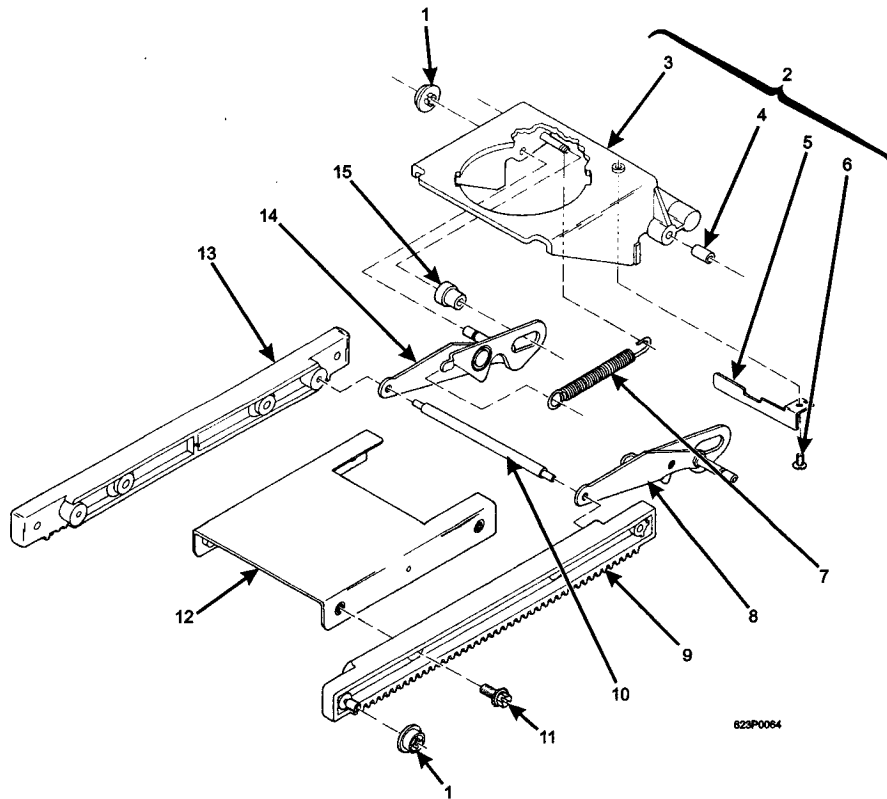

Hot Drink Center Parts Manual

TABLE 56. RACK ASSEMBLY - SINGLE BREWER

INDEX	PART NUMBER	DESCRIPTION	QTY
-	6234001	RACK ASSEMBLY - BREWER	REF
1	6234222	ROLLER - BREWER	4
2	6234116	BASKET HOUSING ASSEMBLY (INCLUDES INDEX NUMBERS 3 THROUGH 6)	1
3	6234250	BASKET HOUSING & WIPER ASSEMBLY	1
4	6234278	BEARING - RETURN LEVER ROLLER	2
5	6234118	FLAT SPRING - BASKET HOUSING	1
6	6204211	SCREW - #6-32 X 1/4 PHS T/C SS	1
7	6234256	SPRING - FLIP	2
8	6234261	ROLLER LINKAGE ASSEMBLY - RIGHT	1
9	6234275	RACK ASSEMBLY - RIGHT - BREWER	1
10	6234110	SHAFT - FLIP	1
11	6234295	SCREW - #8-32 X .38 HHS W/LW	4
12	6234120	BRACKER ASSEMBLY - RACK	1
13	6234274	RACK ASSEMBLY - LEFT - BREWER	1
14	6234260	ROLLER LINKAGE ASSEMBLY - LEFT	1
15	6234292	RETURN LEVER ROLLER ASSEMBLY	2