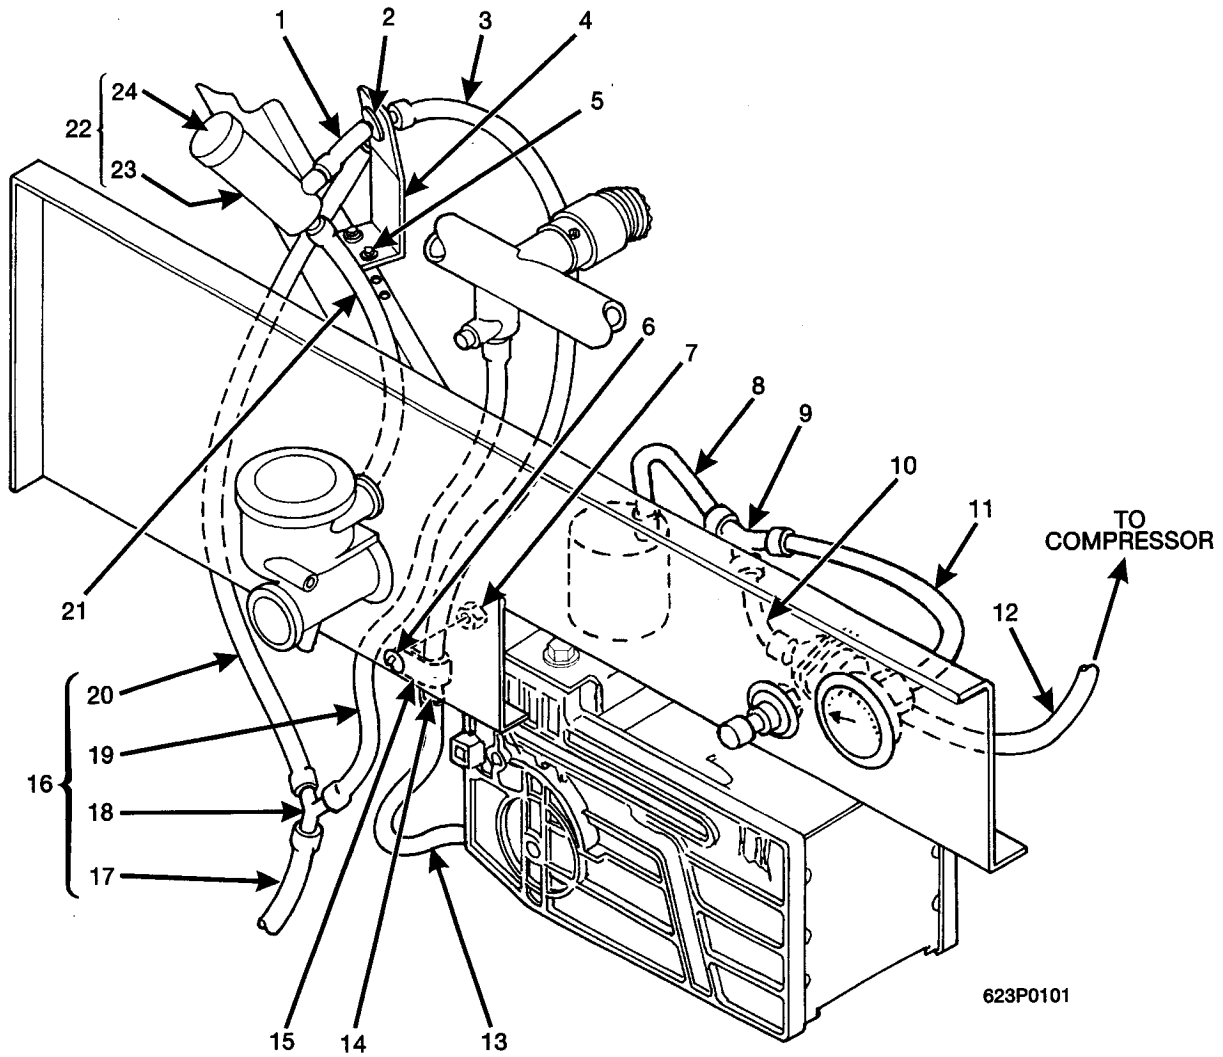

Hot Drink Center Parts Manual

Figure 103. Liquid Distribution and Drain System (Part 2 of 2)

Hot Drink Center Parts Manual

TABLE 103. LIQUID DISTRIBUTION AND DRAIN SYSTEM (PART 2 OF 2)

INDEX	PART NUMBER	DESCRIPTION	QTY.	BULK (SEE USAGE KEY) (TABLE 102A)
1	6237134	TUBE - .38 I.D. X .56 O.D. X 4.5" LONG	1	A
2	6237311	FLOW RESTICTOR	1	-
3	-	TUBE - 6108097 - 12.5" LG	1	A
4	6237359	BRACKET - FLOW RESTRICTOR	1	-
5	1451097	SCREW, #8-32 X .31 HEX HD. TF. - BLACK	2	-
6	9900118	SCREW, #8-32 X 3/8 PHS	1	-
7	9900081	NUT, #8-32 KEPS ZINC PLATE	1	-
8	-	TUBE - 6208036 - 4.5" LG	1	A
9	3017006	SYRUP TUBE TEE SPLICE	1	-
10	-	6108098 TUBE 7.0 LONG	1	C
11	-	6108097 TUBE 10.0	1	A
12	-	TUBE - .44 O.D. X .25 I.D. X 17" LONG	1	C
13	-	61080970 TUBE 6108097	1	C
14	6234315	TUBE - FUNNEL CONNECTION	1	-
15	3102348	CABLE CLAMP RICHCO #N8	1	-
16	6238038	TUBE AND Y ASSEMBLY (INCLUDES INDEX NUMBERS 17 THROUGH 21)	1	-
17	-	TUBE - .56 X .37 X 10.0	1	A
18	6138094	Y CONNECTOR - 3/8 OD 1/4 ID	1	-
19	6237037	61080970 TUBE 9.5 LONG	1	A
20	-	TUBE .56 X .37 X 18.0	1	A
21	-	TUBE	1	A
22	6237349	CHAMBER ASSEMBLY - EXPANSION (INCLUDES INDEX NUMBERS 23 AND 24)	1	-
23	6237316	TUBE AND EXTENSION ASSEMBLY	1	-
24	6237347	VINYL CAP - 1.00 ID .50 LG	1	-