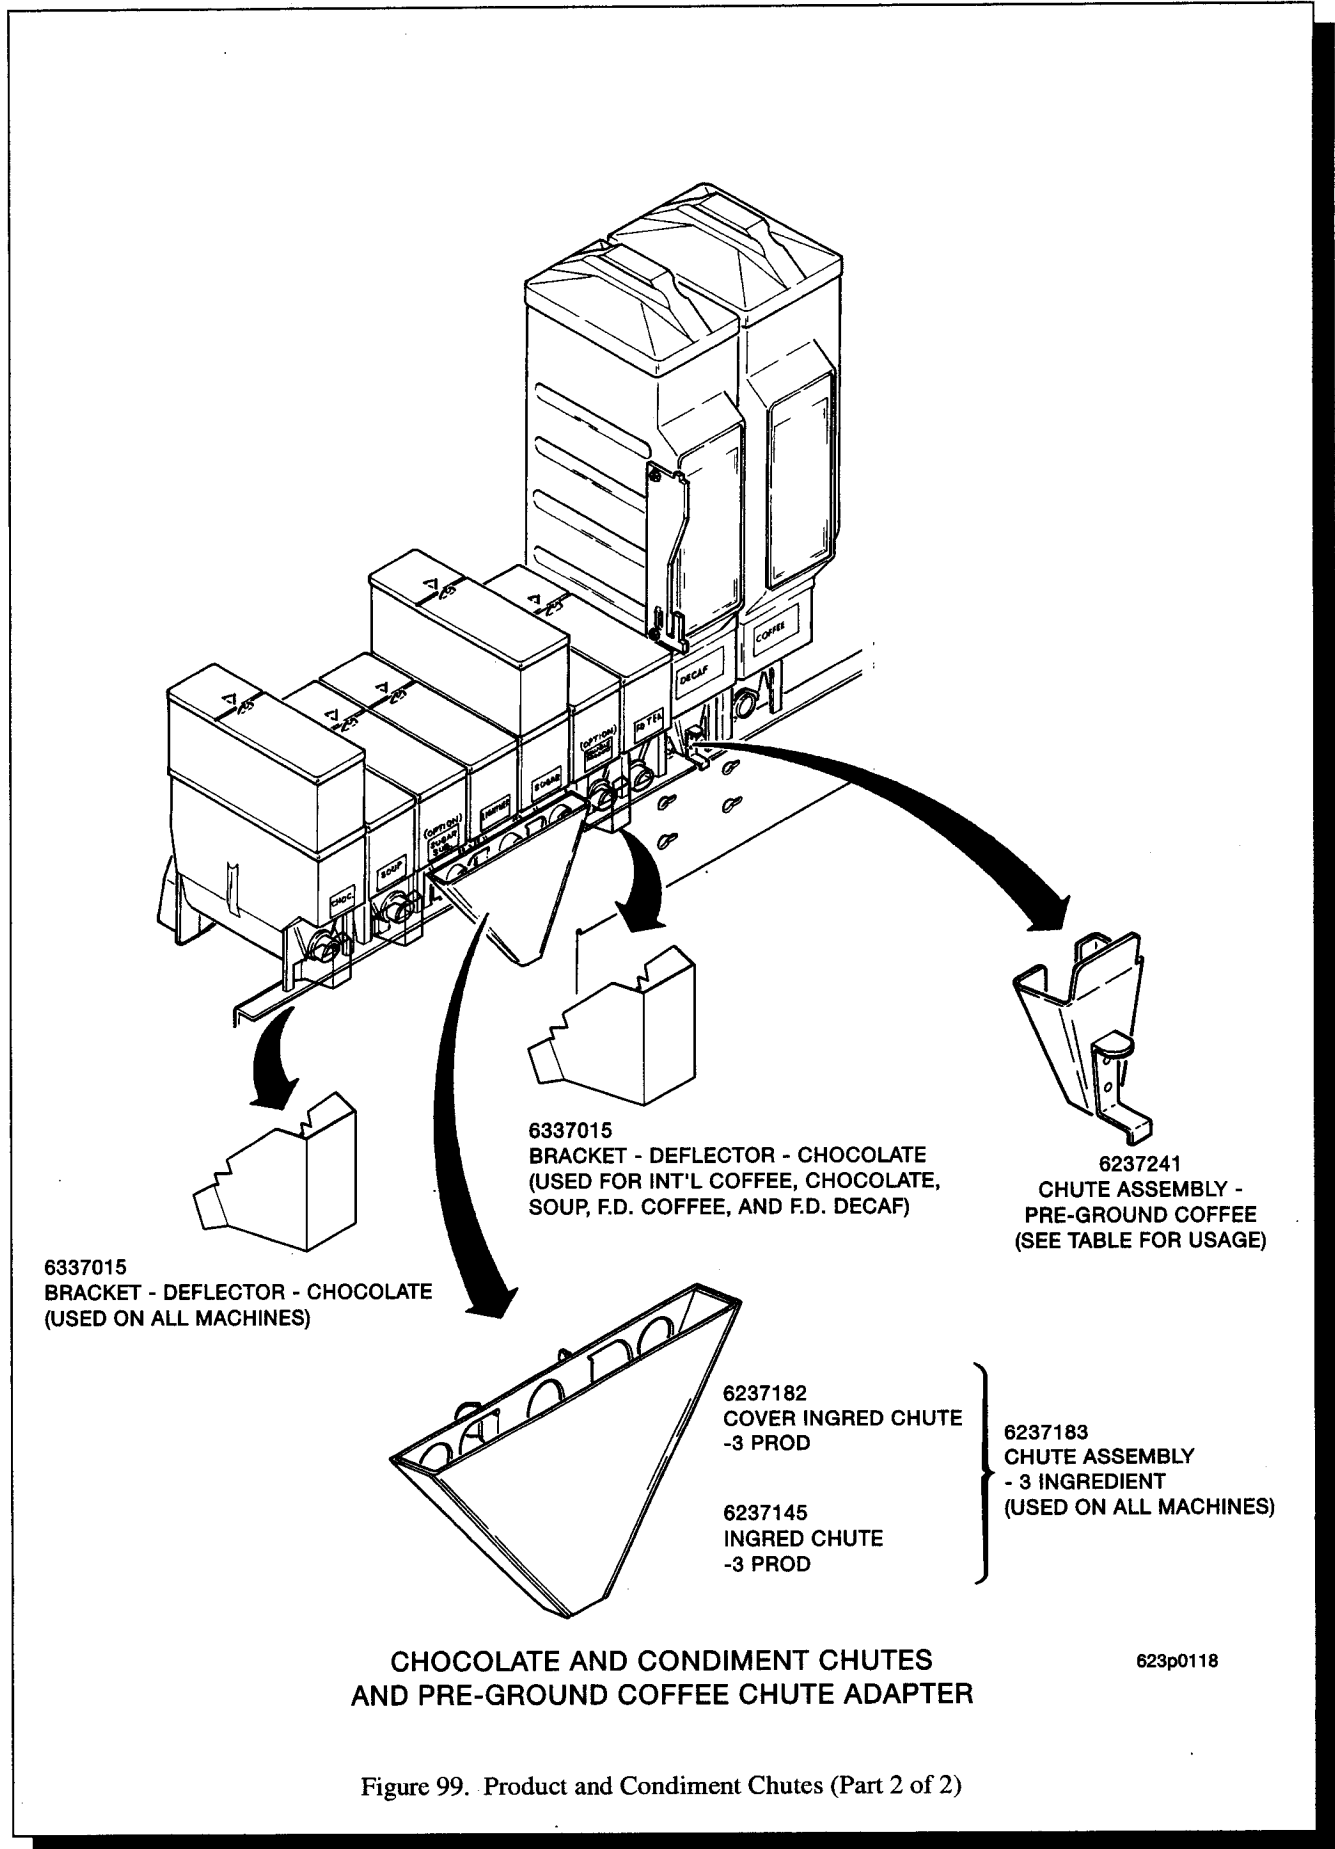

Figure 98. Product and Condiment Chutes (Part 1 of 2)

TABLE 99. PRODUCT DELIVERY CHUTE ASSEMBLY USAGE

Hot Drink Center Parts Manual

Figure 99. Product and Condiment Chutes (Part 2 of 2)