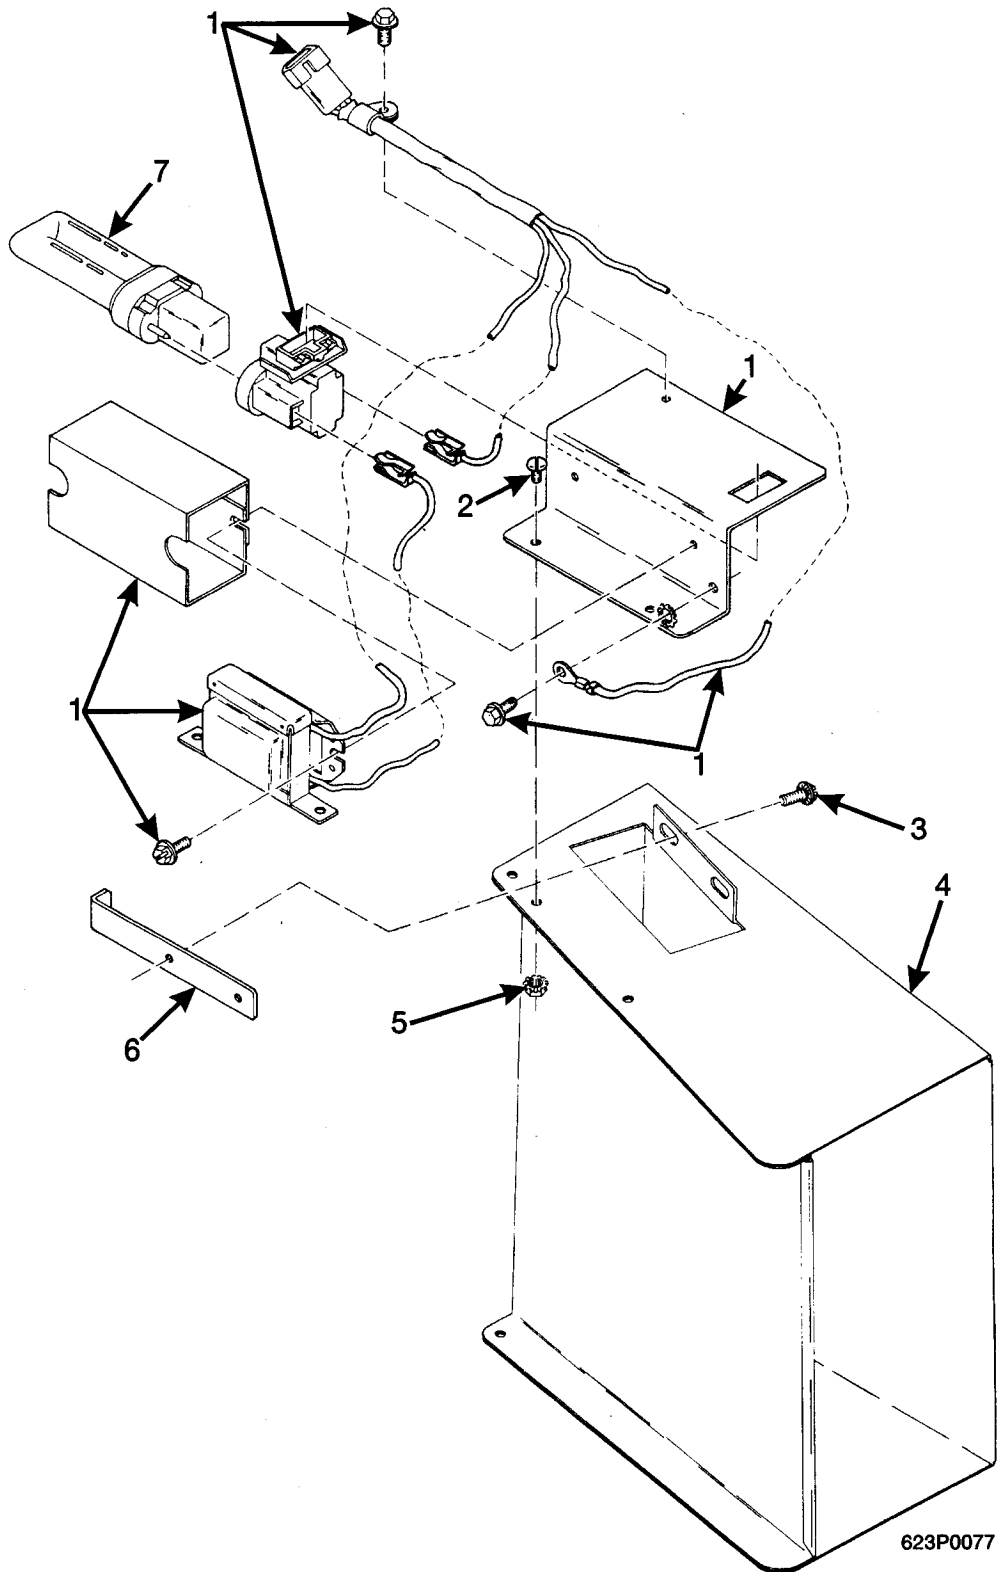

Hot Drink Center Parts Manual

623P0077

Figure 75. Single Bean Window Assembly - U.S.

Hot Drink Center Parts Manual

TABLE 75. SINGLE BEAN WINDOW ASSEMBLY - U.S.

INDEX	PART NUMBER	DESCRIPTION	QTY
-	6237520	SINGLE BEAN WINDOW ASSEMBLY - FINAL (U.S.)	REF
1	6237513	BRACKET AND BALLAST ASSEMBLY (SHOWN EXPLODED FOR CLARITY) (U.S.)	1
2	9900118	SCREW, #8-32 X 3/8 PHS	2
3	3157060	SCREW, #8-32 X .31 HEX W/HD SLOTTED	2
4	6237528	BEAN WINDOW ASSEMBLY - SINGLE	1
5	9900081	NUT, #8-32 KEPS ZINC PLATE	2
6	6237512	STOP - BEAN WINDOW	1
7	6222011	TWIN TUDE - FLUORESCENT LAMP	1