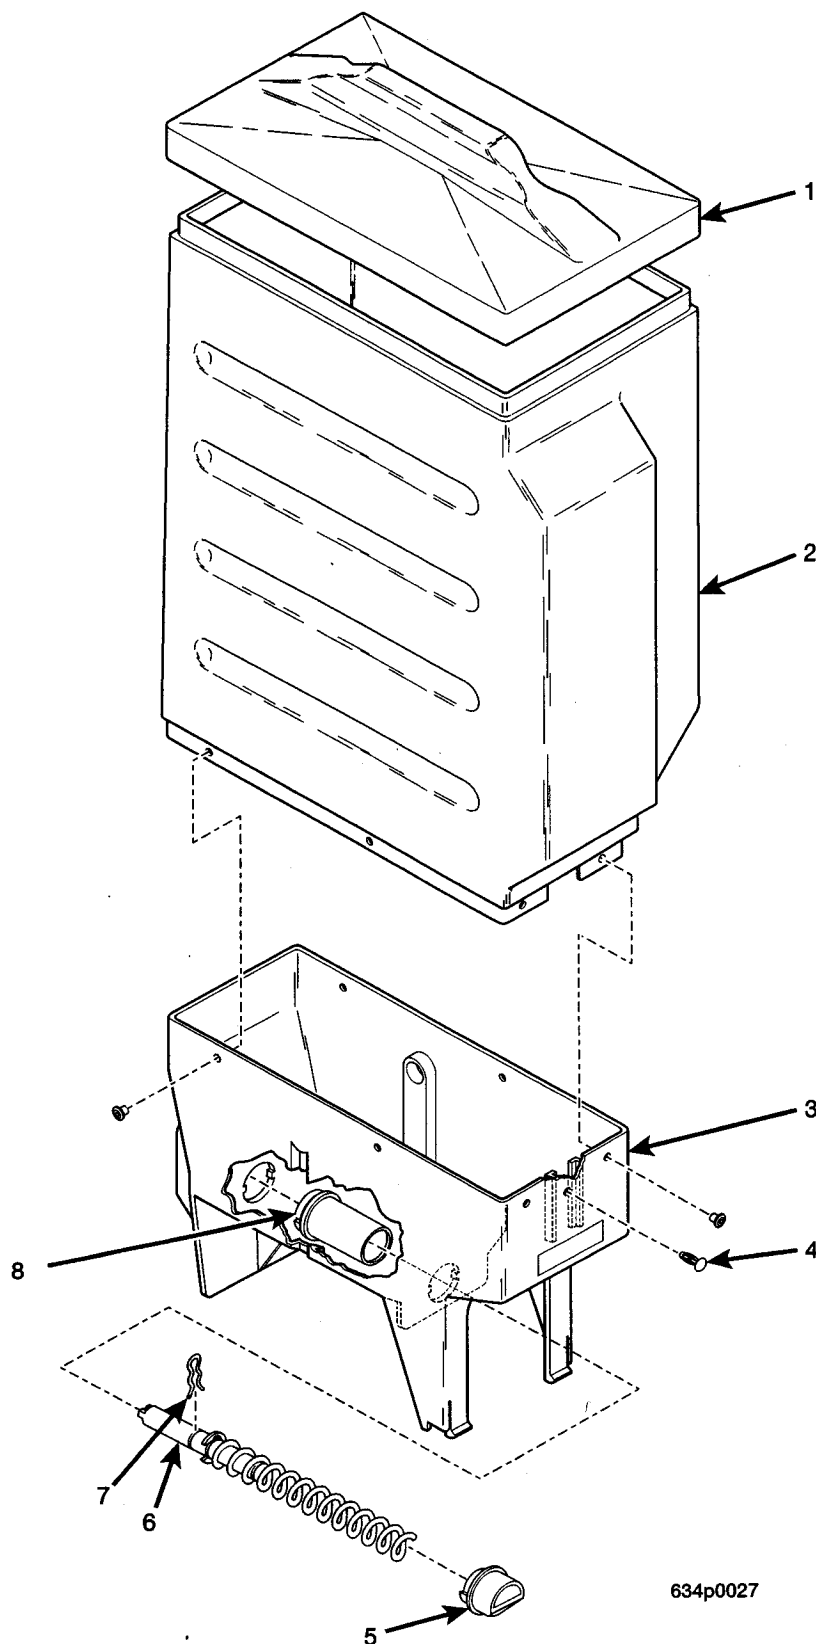

Hot Drink Center Parts Manual

Figure 87. Canister Assembly 6237420

Hot Drink Center Parts Manual

TABLE 87. CANISTER ASSEMBLY 6237420

INDEX	PART NUMBER	DESCRIPTION	QTY
-	6237420	CANISTER ASSEMBLY - LEAF TEA - HIGH CAPACITY	-
1	6237066	LID - CANISTER	1
2	6337026	SLEEVE - CANISTER	1
3	6237062	CANISTER BASE	1
4	6237053	FASTENER - PUSH IN	1
5	6237080	NOZZLE - DISPENSING	1
6	6237095	AUGER AND SHAFT ASSEMBLY (INCLUDES THE NEXT 3 ITEMS)	1
-	6237025	RETAINING RING-"E"-.500	1
-	6237045	AUGER-CANISTER-COFFEE	1
-	6237097	SHAFT-AUGER	1
7	6337020	CLIP - BEARING	1
8	6237014	BEARING - CANISTER	1