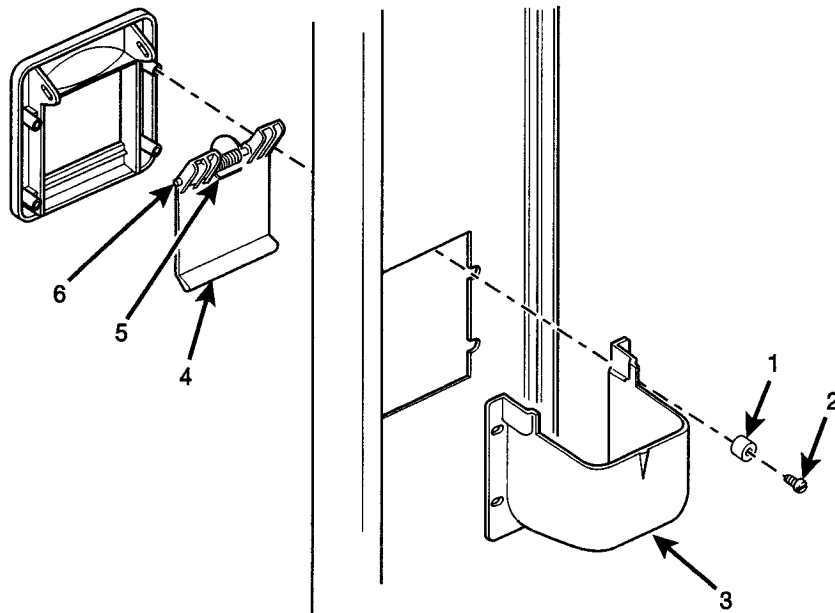

Hot Drink Center Parts Manual

COIN RECEPTACLE ASSEMBLY - STANDARD
AND NESTLE FULL P.O.P. STYLE