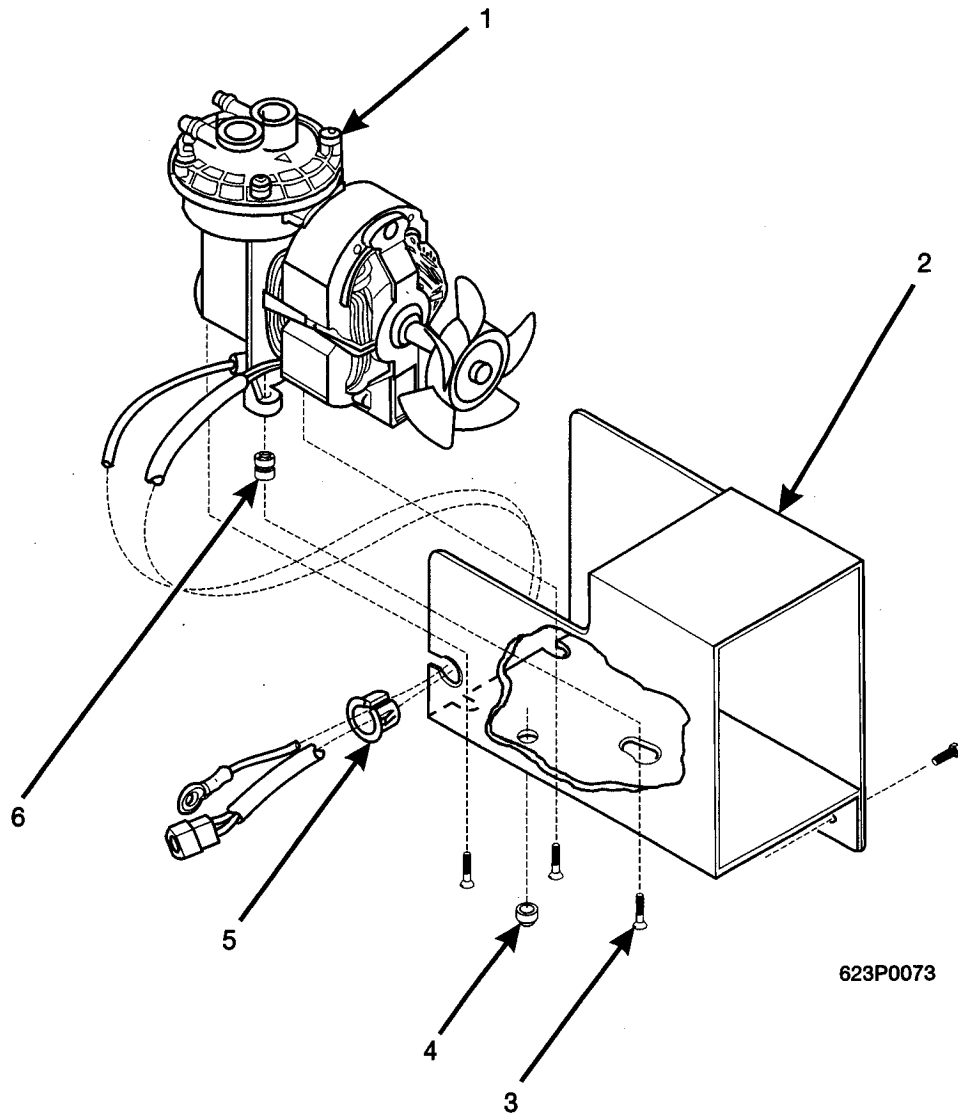

TABLE 37. AIR COMPRESSOR ASSEMBLY - U.S.

Hot Drink Center Parts Manual

Figure 37. Air Compressor Assembly - U.S.

Hot Drink Center Parts Manual

TABLE 37. AIR COMPRESSOR ASSEMBLY - U.S.

INDEX	PART NUMBER	DESCRIPTION	QTY
-	6234357	AIR COMPRESSOR ASSEMBLY (INCLUDES INDEX NUMBERS 1 THROUGH 6)	1
1	6234359	AIR COMPRESSOR - BREWER	1
2	6231210	SUPPORT - COMPRESSOR	1
3	6231178	SHOULDER SCREW	3
4	6231319	BUMPER - PLUG	1
5	3502097	BUSHING #OCB-500	1
6	6237205	VIBRATION ISOLATOR - .250 DIAMETER	3