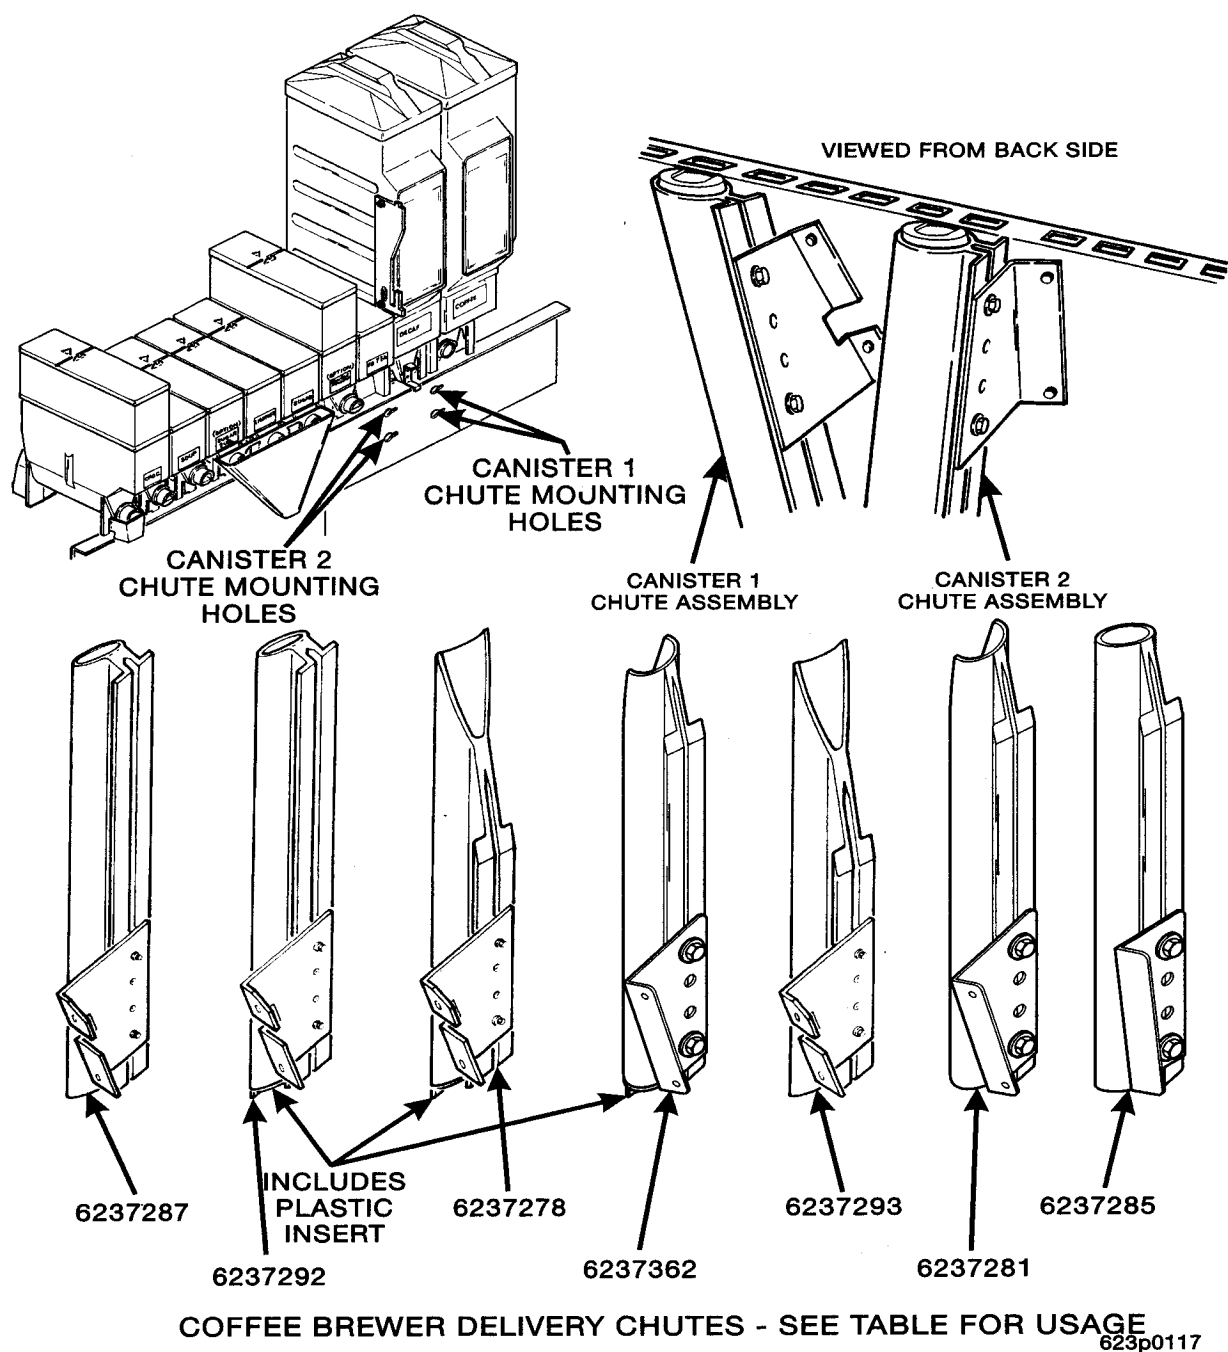

Hot Drink Center Parts Manual