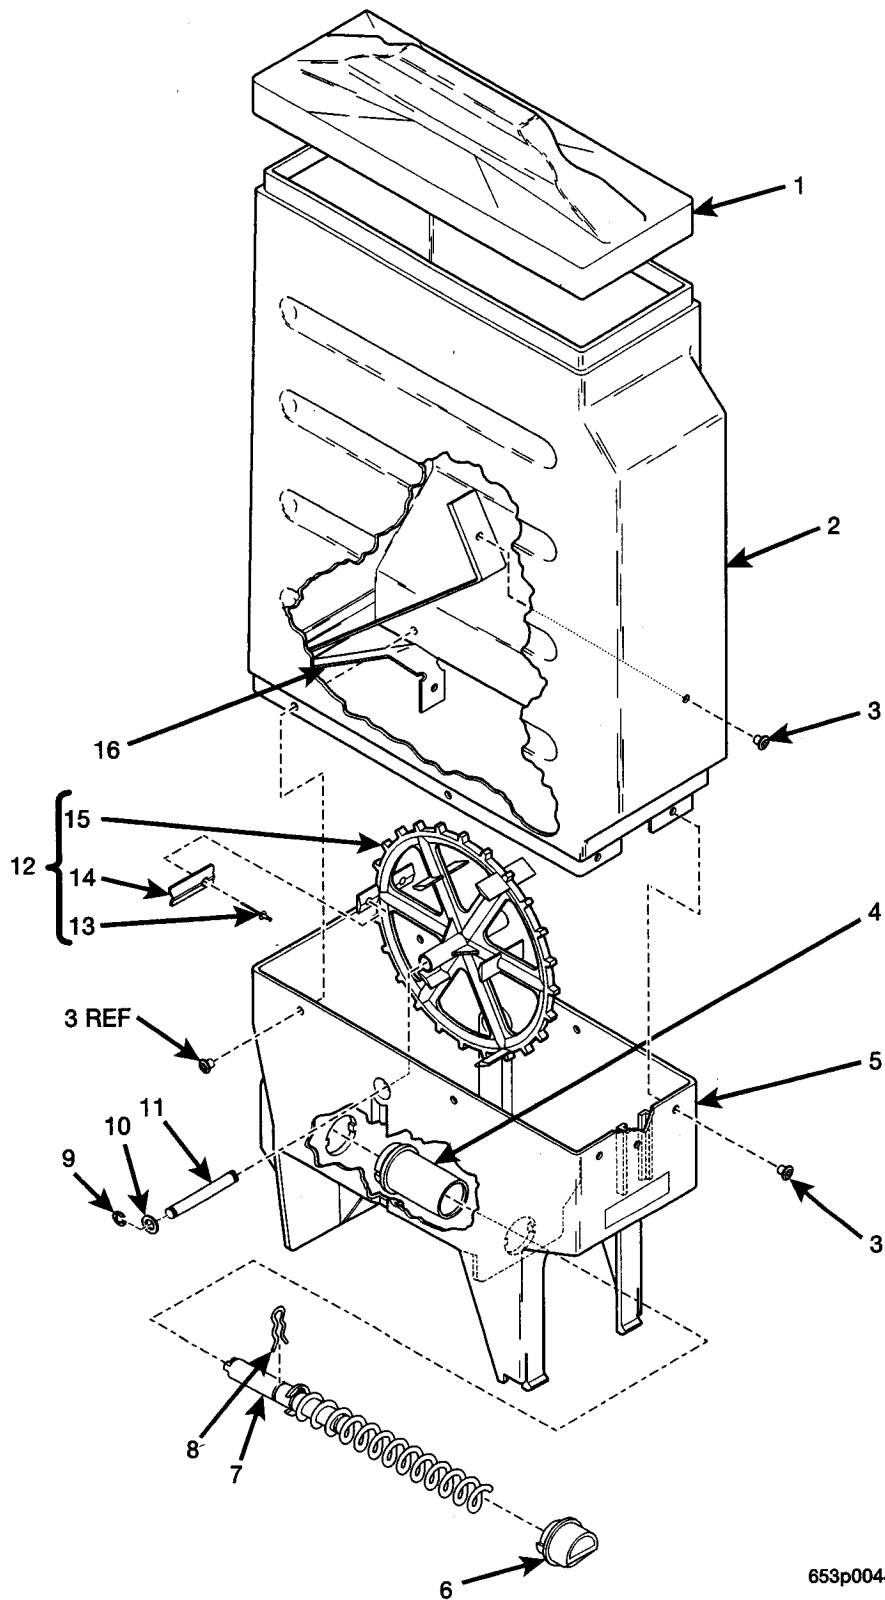

Hot Drink Center Parts Manual

653p0044

Figure 82. Canister Assembly 6337023

Hot Drink Center Parts Manual

TABLE 82. CANISTER ASSEMBLY 6337023

INDEX	PART NUMBER	DESCRIPTION	QTY
-	6337023	CANISTER ASSEMBLY - DECAF - FRESH BREW	-
1	6237069	LID - CANISTER	1
2	6337025	SLEEVE - CAN.	1
3	6237019	ALUMINUM "POP" RIVET - .187 DIA	8
4	6237014	BEARING - CANISTER	1
5	6337021	CANISTER BASE	1
6	6237063	NOZZLE - DISPENSING - CANISTER	1
7	6237095	AUGER AND SHAFT ASSEMBLY (INCLUDES THE NEXT 3 ITEMS)	1
-	6237025	RETAINING RING-"E"-.500	1
-	6237045	AUGER-CANISTER-COFFEE	1
-	6237097	SHAFT-AUGER	1
8	6337020	CLIP - SPRING	1
9	9900415	RETAINING RING - REINFORCED "E" TYPE - .156	2
10	6237116	WASHER - SEAL - WEAR PLATE	2
11	6337032	SHAFT - CANISTER - COFFEE	1
12	6337030	MIXING WHEEL ASSEMBLY (INCLUDES INDEX NUMBERS 10 THROUGH 12)	1
13	6237019	ALUMINUM "POP" RIVET - .187 DIA	2
14	6337087	EXTENSION - WHEEL - F.B.	2
15	6337086	MIXING WHEEL - F.B. COFFEES	1
16	6237020	SPRING - GROUND COFFEE	1