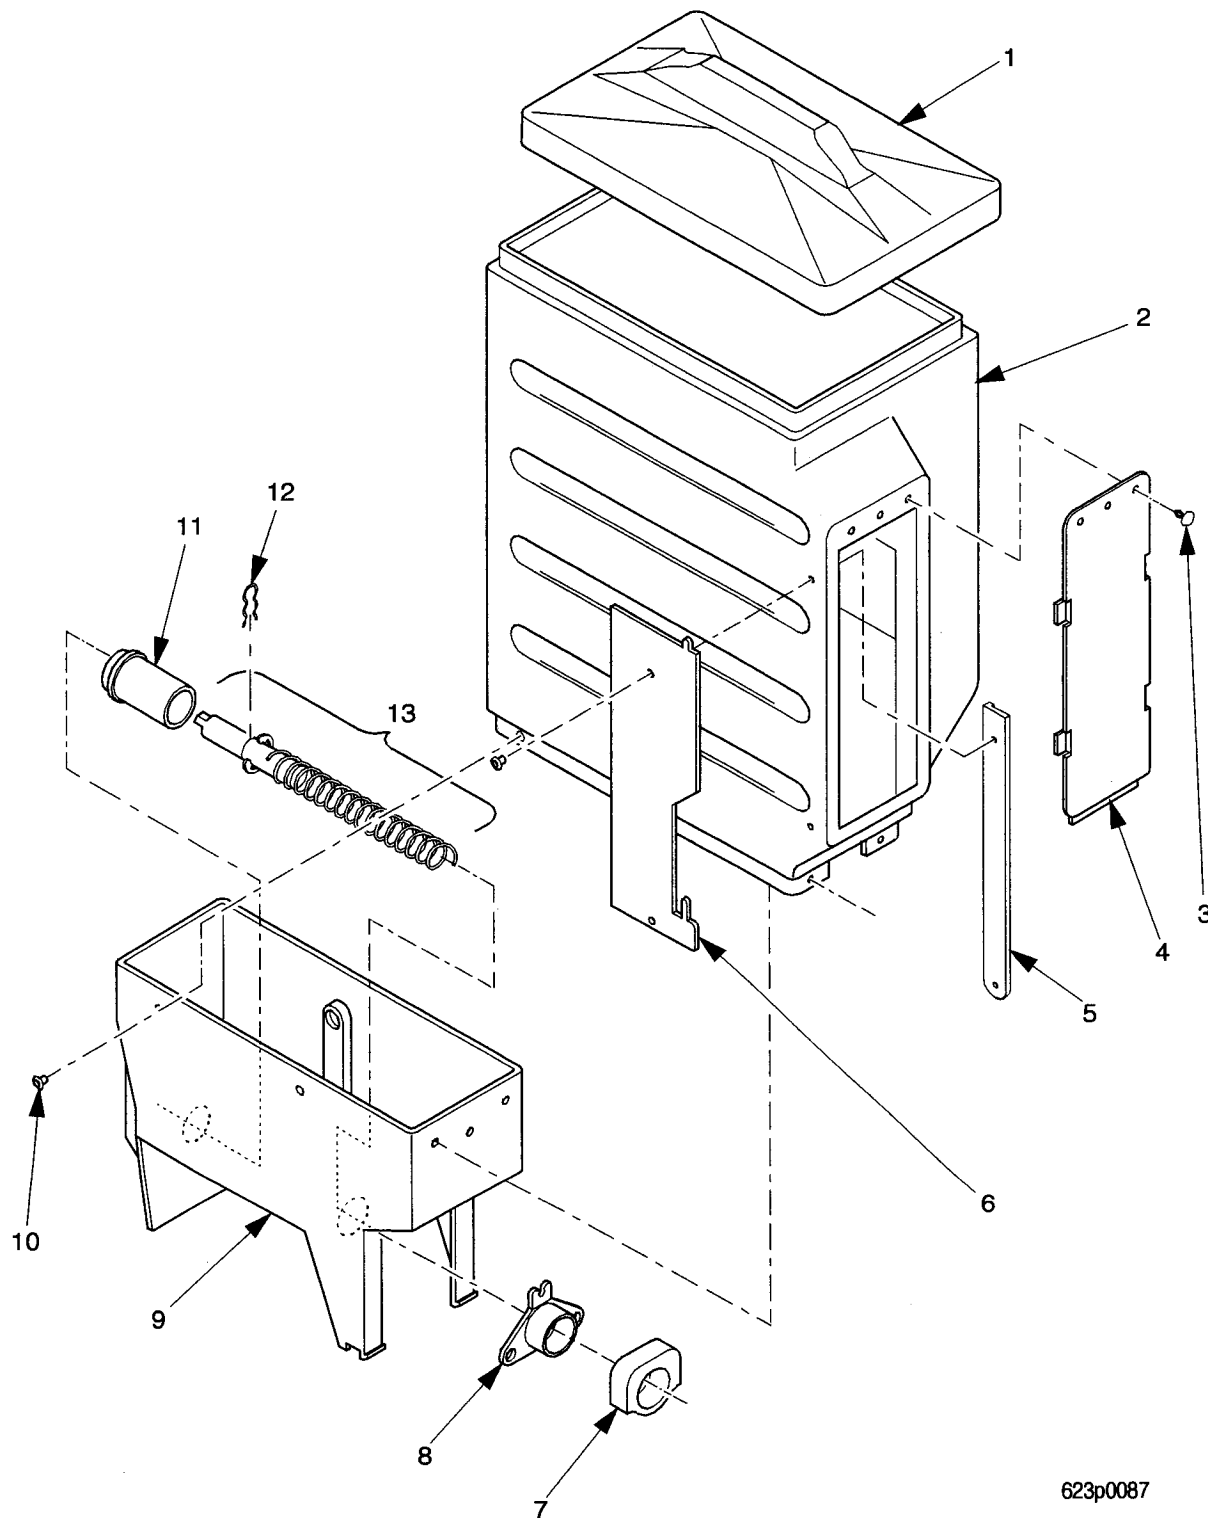

Hot Drink Center Parts Manual

Figure 86. Canister Assembly 6237422

Hot Drink Center Parts Manual

TABLE 86. CANISTER ASSEMBLY 6237422

INDEX	PART NUMBER	DESCRIPTION	QTY
-	6237422	CANISTER ASSEMBLY - COFFEE BEAN	-
1	6237066	LID - CANISTER	1
2	6237065	SLEEVE - CANISTER	1
3	6237053	FASTENER - PUSH IN	4
4	6237087	WINDOW INSERT	1
5	6237518	STIFFENER - HINGE PLATE	1
6	6237517	HINGE PLATE - BEAN WINDOW	1
7	6237288	GASKET - GRINDER	1
8	6237031	NOZZLE	1
9	6237064	CANISTER BASE	1
10	6237019	ALUMINUM "POP" RIVETS - .187 DIA	8
11	6237014	BEARING - CANISTER	1
12	6337020	CLIP - SPRING	1
13	6237095	AUGER AND SHAFT ASSEMBLY (INCLUDES THE NEXT 3 ITEMS)	1
-	6237025	RETAINING RING-"E"-.500	1
-	6237045	AUGER-CANISTER-COFFEE	1
-	6237097	SHAFT-AUGER	1