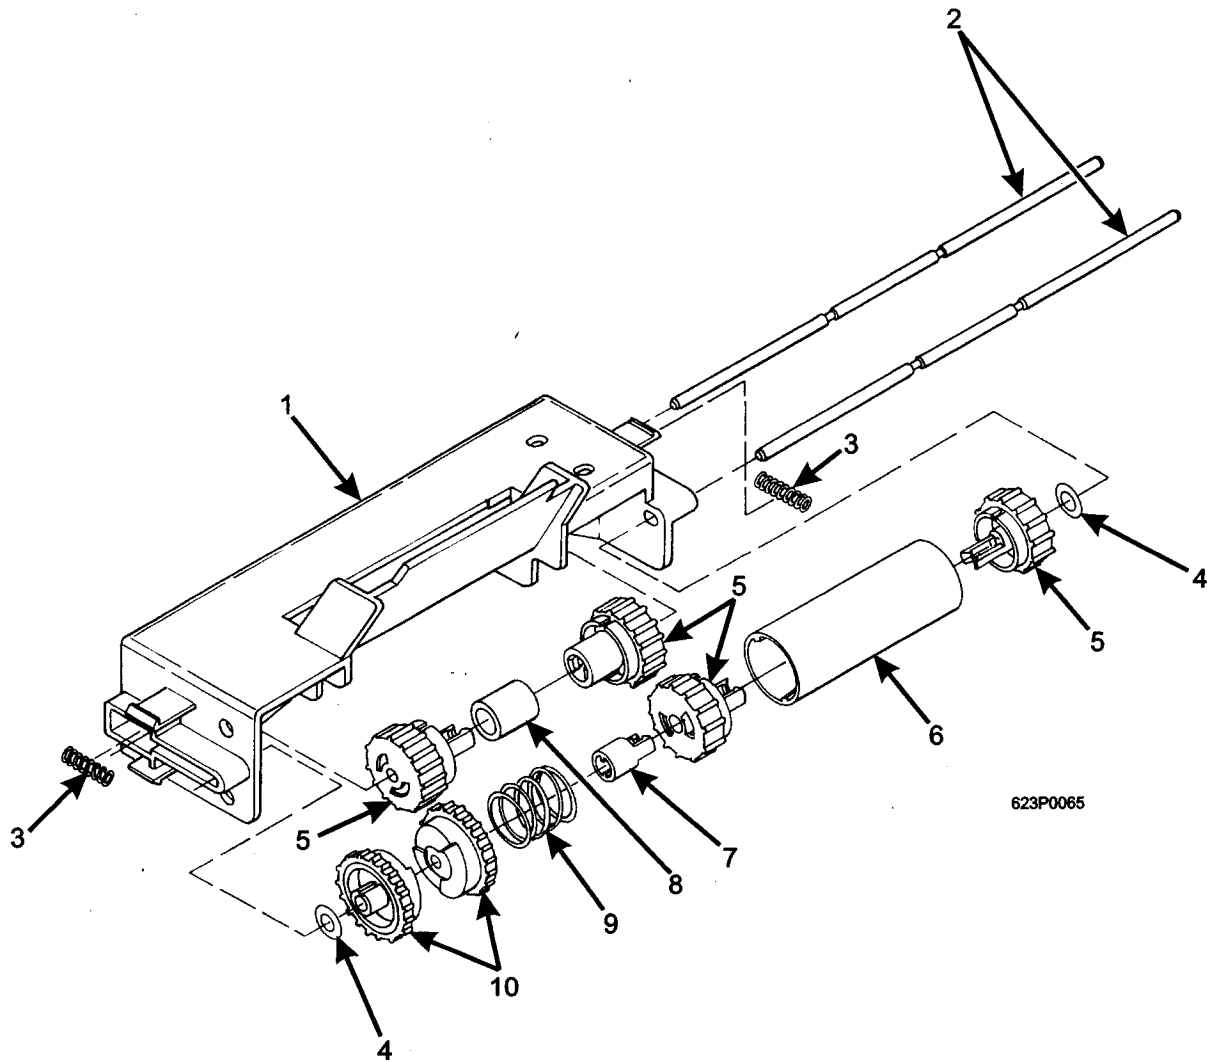

TABLE 58. PAPER MECHANISM ASSEMBLY - SINGLE BREWER

Hot Drink Center Parts Manual

Figure 58. Paper Mechanism Assembly - Single Brewer

Hot Drink Center Parts Manual

TABLE 58. PAPER MECHANISM ASSEMBLY - SINGLE BREWER

INDEX	PART NUMBER	DESCRIPTION	QTY
-	6234600	PAPER MECHANISM ASSEMBLY - SINGLE BREWER	REF
1	6234626	PAPER MECH. HOUSING	1
2	6234612	SHAFT - PAPER MECH.	2
3	6234614	COMPRESSION SPRING - PAPER MECH SHAFT (NOT PART OF ASSEMBLY)	2
4	6234628	WASHER-PAPER MECH.	2
5	6234620	ROLLER END CAP - PAPER MECH	4
6	6234619	PAPER ROLLER EXTRUSION	1
7	6234603	ROLLER DRIVE - PAPER MECH	1
8	6234634	TUBE-6108089 - .50 LG.	2
9	6234615	SPRING - PAPER MECH RATCHET	1
10	6234607	RATCHET - PAPER MECH.	2