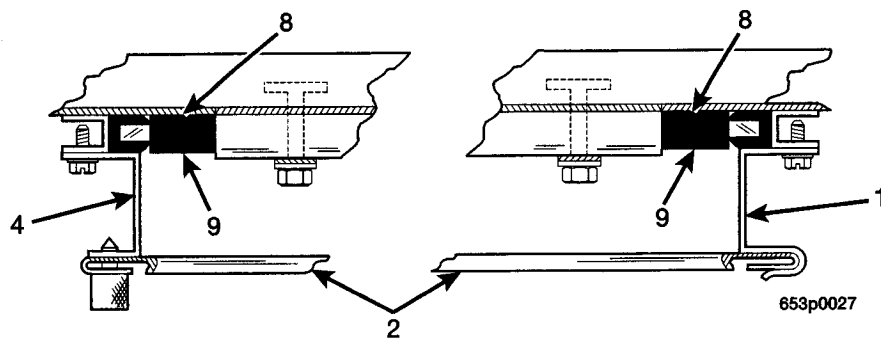

Hot Drink Center Parts Manual

TABLE 16. FLUORESCENT LAMP ASSEMBLY AND BALLAST (STANDARD AND MILLENNIA STYLES)

INDEX	PART NUMBER	DESCRIPTION	QTY
1	-	MOUNTING HARDWARE	
2	1451124	SUPPRESSION NETWORK ASSEMBLY (BRZ/MEX/US)	1
3	3156032	JUMPER - FILTER AND FLUORESCENT LIGHT	1
4	-	NOT USED IN THIS APPLICATION	1
5	-	NOT USED IN THIS APPLICATION	1
6	3151058	BALLAST ASSEMBLY - 14-20 WATT (BRZ./MEX/U.S.)	1
	6332009	BALLAST ASSY - 18 WATT (ARG./AUS./FR./GER./N.Z./S.A./SP./U.K.)	1
7	-	MOUNTING HARDWARE	1
8	6332006	LIGHT BRACKET ASSEMBLY (INCLUDES INDEX NUMBERS 9 - 11, AND 16)	1
9	6339006	HARNESS - FLUORESCENT LAMP	1
10	6232068	BRACKET - LIGHT TUBE	1
11	1452076	SCREW #4-36 X .437 RHS	2
12	2222095	FLUORESCENT LAMP STARTER	1
13	2222535	FLUORESCENT LAMP	1
14	6232159	END CAP - SLEEVE	2
15	6232158	SAFETY SLEEVE - LAMP	1
16	3107171	SCREW #4-36 X 5/8 RHS	2

TABLE 17. DISPLAY ASSEMBLY - PART 1 OF 2 (STANDARD AND MILLENNIA STYLE)

Hot Drink Center Parts Manual

Figure 17. Display Assembly - Part 1 of 2 (Standard and Millennium Style)