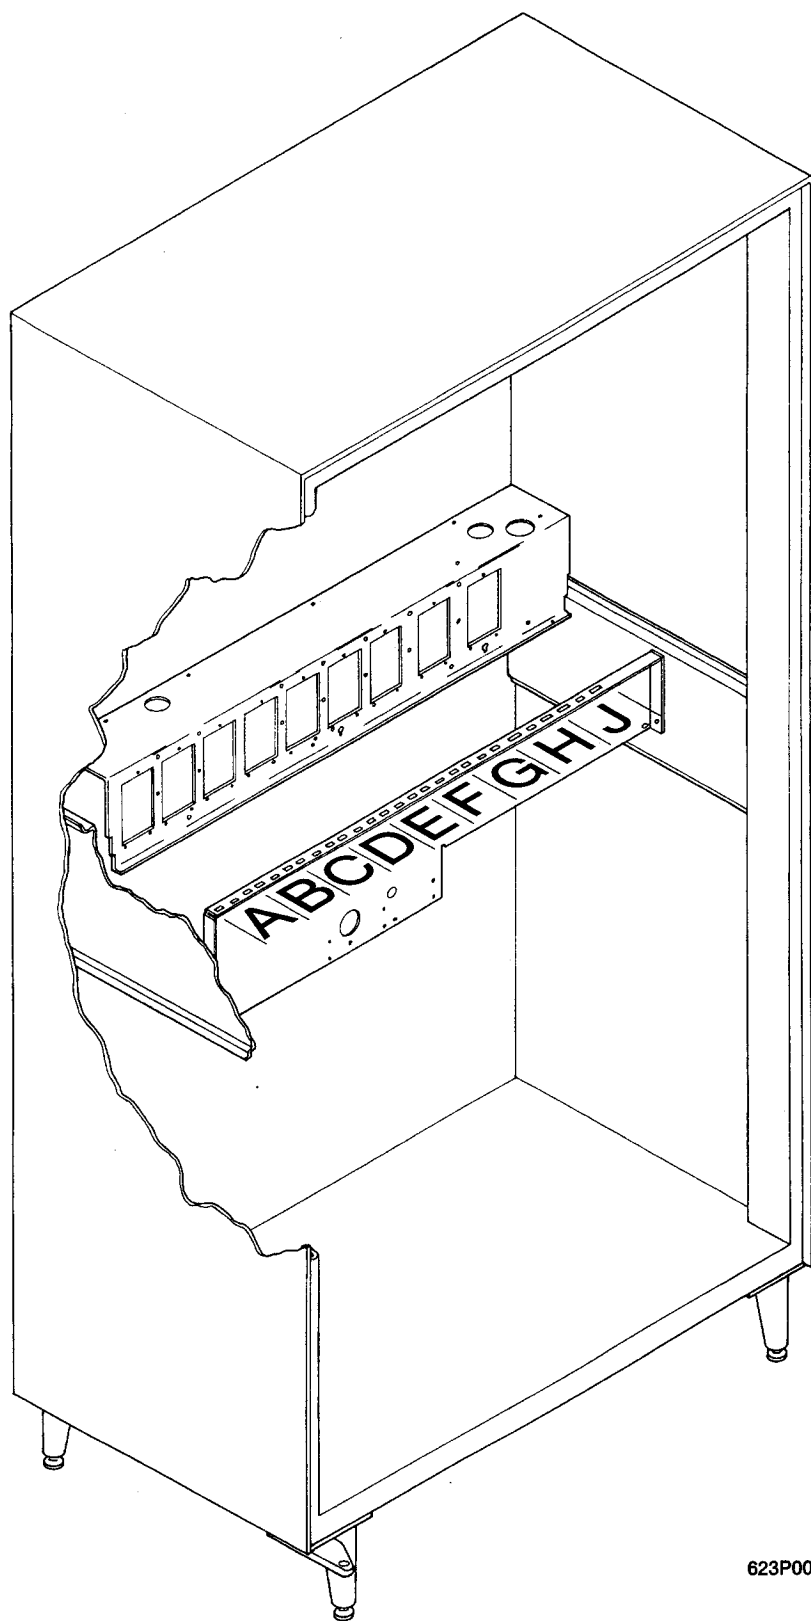

Hot Drink Center Parts Manual

Figure 77. Canister Usage

Hot Drink Center Parts Manual

TABLE 77. CANISTER USAGE

CANISTER POSITION	DETAIL FIGURE	INGREDIENT	QTY	CANISTER ASSEMBLY PART NUMBER
A	78	CHOCOLATE	1	6237447
B	79	SOUP	1	6237448
C	89	SUGAR SUBSTITUTE	1	6237450
D	80	LIGHTENER	1	6237446
E	88	SUGAR	1	6237449
F	79	SOLUBLE PRODUCT (SINGLE CONDIMENT OPTIONS)	1	6237448
	80	LIGHTENER (DUAL CONDIMENT OPTIONS)	1	6237446
G	89	INSTANT TEA (SINGLE CONDIMENT OPTIONS)	1	6237450
	88	SUGAR (DUAL CONDIMENT OPTIONS)	1	6237449
H	81	FREEZE DRY DECAF OR COFFEE	1	6237445
	82	FRESH BREW DECAF - PRE-GROUND	1	6337023
	83	BEAN DECAF OR COFFEE (WITH 2 GRINDERS ONLY)	1	6237421
	84	FRESH BREW TEA - LOW CAPACITY	1	6237423
J	81	FREEZE DRY DECAF OR COFFEE	1	6237445
	86	BEAN DECAF OR COFFEE (WITH SINGLE GRINDER AND WINDOW)	1	6237422
	85	PRE-GROUND COFFEE (NO WINDOW)	1	6337022
	87	FRESH BREW TEA - HIGH CAPACITY	1	6237420
	90	BEAN DECAF OR COFFEE (WITH 2 GRINDERS AND WINDOW)	1	6237424