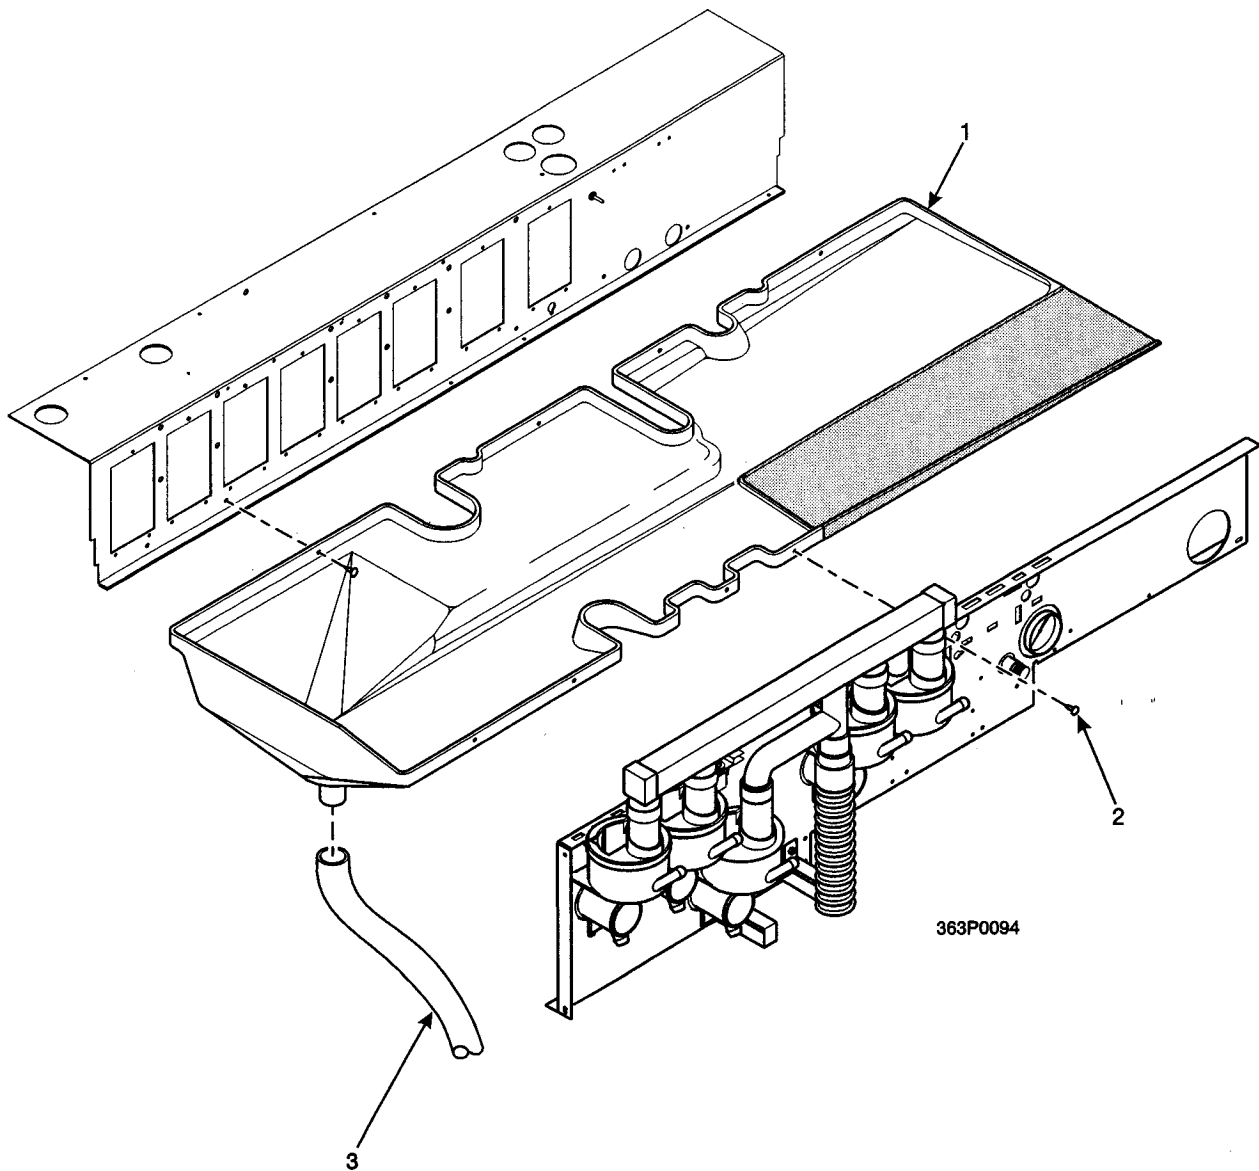

TABLE 106. INGREDIENT DRAIN TRAY ACCESSORY

Hot Drink Center Parts Manual

Figure 106. Ingredient Drain Tray Accessory

Hot Drink Center Parts Manual

TABLE 106. INGREDIENT DRAIN TRAY ACCESSORY

INDEX	PART NUMBER	DESCRIPTION	QTY
*	6240823	INGREDIENT DRAIN TRAY ACCESSORY	REF
1	6231481	INGREDIENT DRAIN TRAY - 32" (FRESH BREW - SHADED AREA IS REMOVED)	1
	6231479	INGREDIENT DRAIN TRAY - 32" (FREEZE DRIED - SHADED AREA IS PRESENT)	1
2	6237053	FASTENER - PUSH IN	8
3	6238090	TUBE - 13/16 OD X 5/8 ID - BLACK	23 IN.