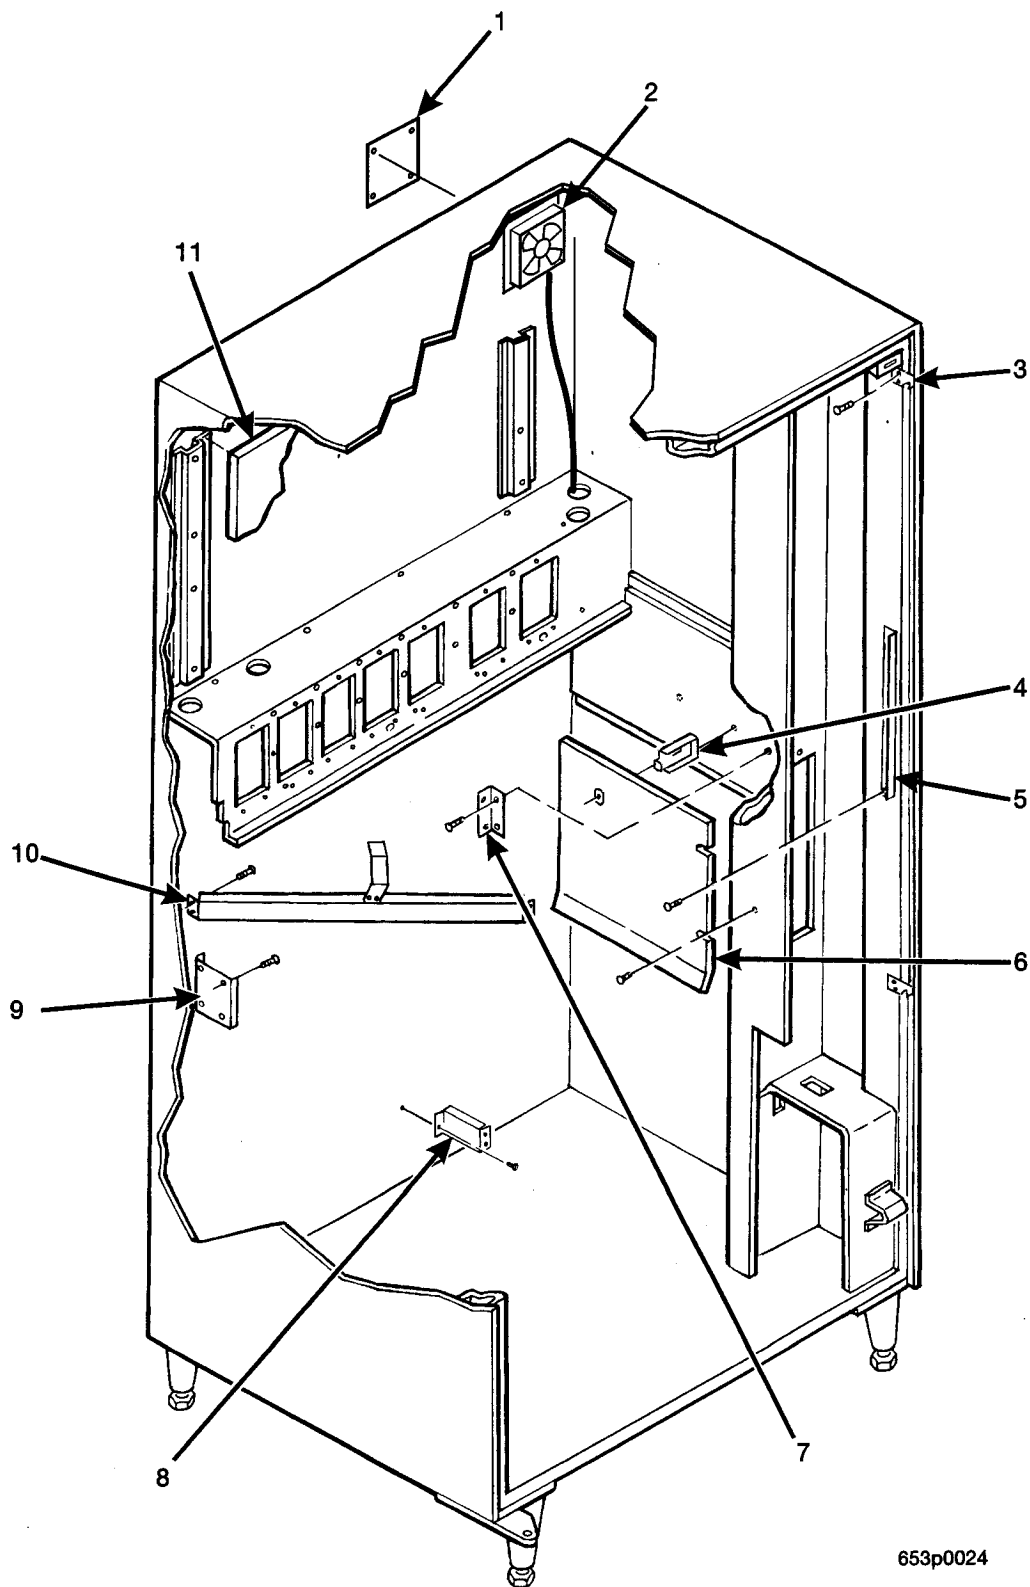

TABLE 29. CABINET ASSEMBLY - MISCELLANEOUS MOUNTED PARTS

Hot Drink Center Parts Manual

Figure 29. Cabinet Assembly - Miscellaneous Mounted Parts

Hot Drink Center Parts Manual

TABLE 29. CABINET ASSEMBLY - MISCELLANEOUS MOUNTED PARTS

INDEX	PART NUMBER	DESCRIPTION	QTY
1	6231529	COVER - EXHAUST FAN (WITHOUT FAN OPTION)	(OPT)
	6231528	SCREEN - EXHAUST FAN (WITH FAN OPTION - NOT SHOWN)	
2	6231526	EXHAUST FAN - 115V (WITH FAN OPTION)	1
	6331025	EXHAUST FAN - 230V	
3	1571074	LOCK ARM - CABINET	2
4	6231143	BRACKET - POWER PANEL RETAINER	1
5	1571022	STOP - MONETARY PANEL	1
6	6231138	WATER SHIELD	1
7	6231033	BRACKET - CANISTER SUPPORT	1
8	6234516	BRACKET - MOUNTING PLATE (WITH BREW MODES ONLY)	2
9	6231142	PLATE - WATER FILTER (WITH WATER FILTER OPTION)	(OPT)
10	6331009	BRACE - CANISTER SUPPORT	1
11	6338022	INSULATION - BACK - HOT WATER TANK	1