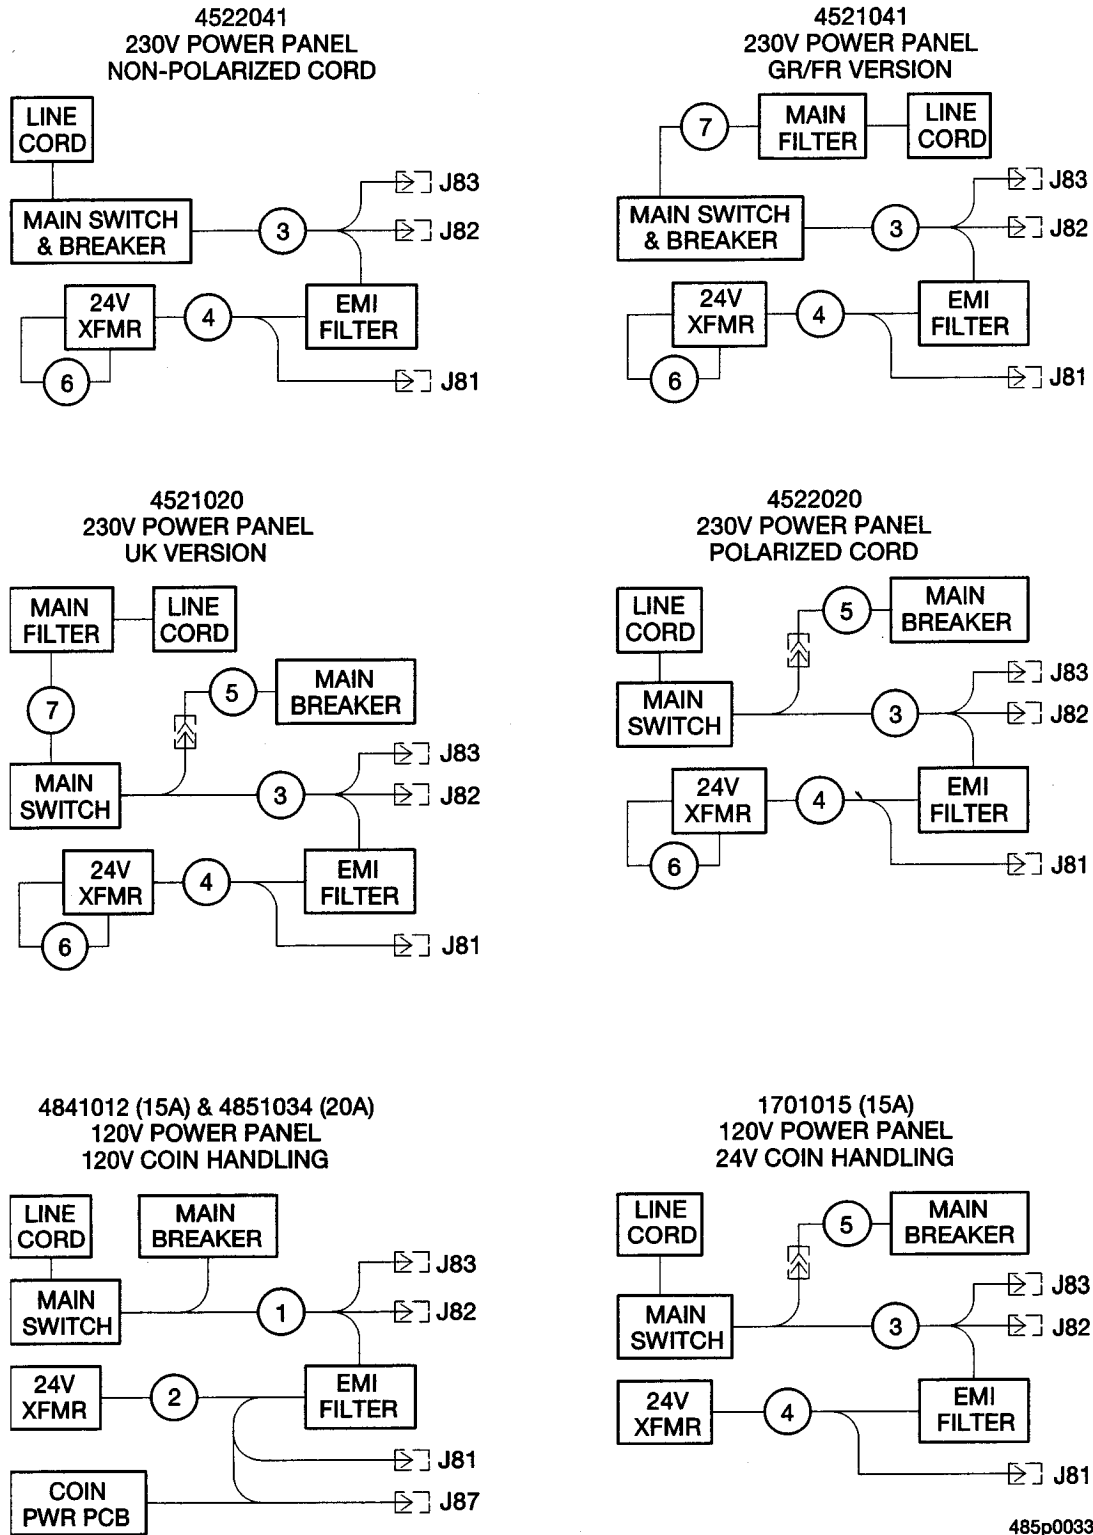

Hot Drink Center Parts Manual

485p0033

Figure 101. Power Panel Wiring Harnesses

Hot Drink Center Parts Manual

TABLE 101. POWER PANEL WIRING HARNESES

INDEX	PART NUMBER	DESCRIPTION
1	1579013	HARNESS - POWER PANEL - DOM.
2	1579017	HARNESS - COIN HANDLING POWER
3	1709000	HARNESS - POWER PANEL
4	1709001	JUMPER - TRANSFORMER
5	1709006	JUMPER - MAIN SWITCH TO BREAKER
6	4279001	JUMPER - 230 V TRANSFORMER - PRIMARY
7	1709002	JUMPER - MAIL LINE FILTER