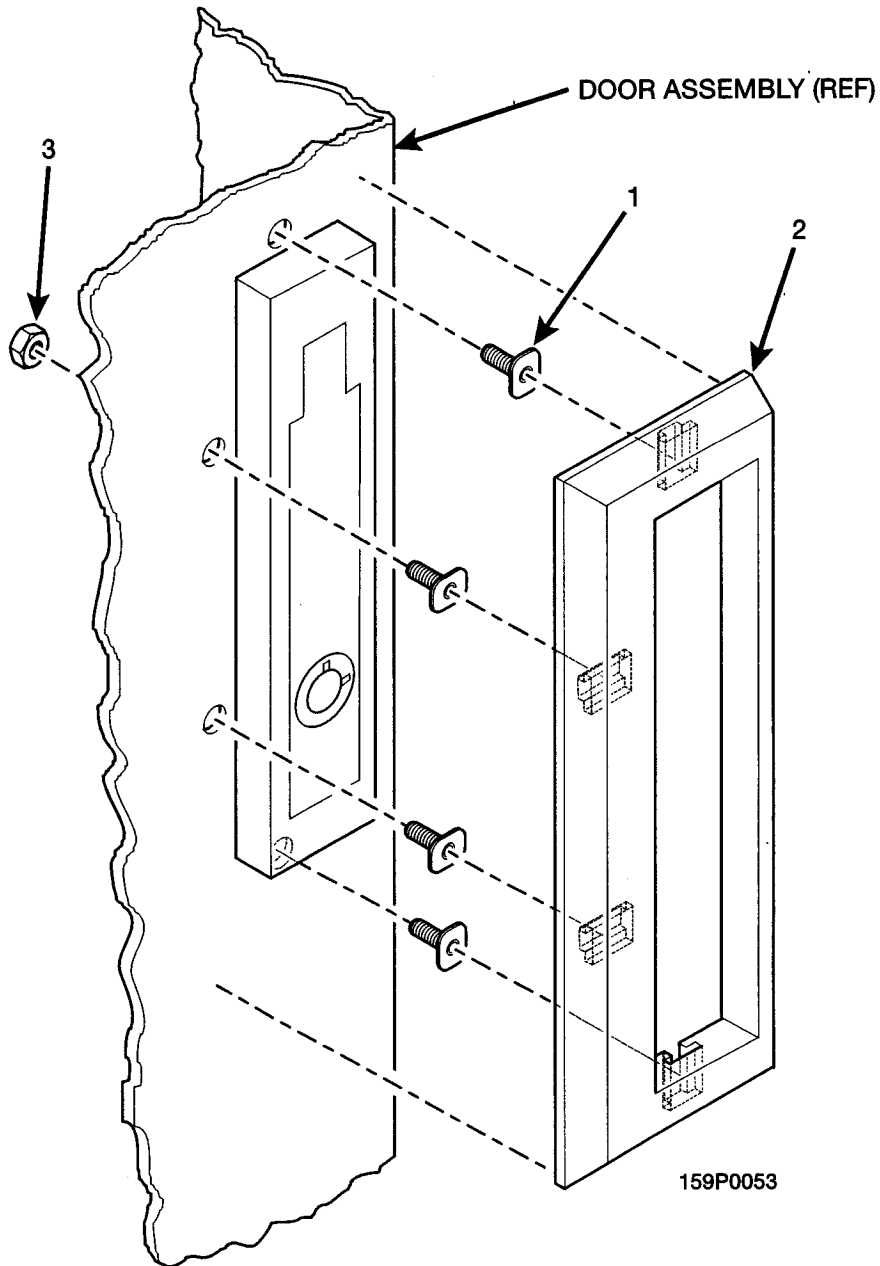

TABLE 108. MONEY BOX LOCK ACCESSORY

Hot Drink Center Parts Manual

TABLE 107. DOOR LOCK GUARD ACCESSORY

INDEX	PART NUMBER	DESCRIPTION	QTY
-	1570763	DOOR LOCK GUARD	-
1	2222031	TEE BOLT - TRIM	4
2	1572186	GUARD-LOCK-COMMON	1
3	9900081	NUT - #8-32 KEPS ZINC PLATE	4

NOTE: Also available as a kit - part number 1572188.

Figure 107. Door Lock Guard Accessory