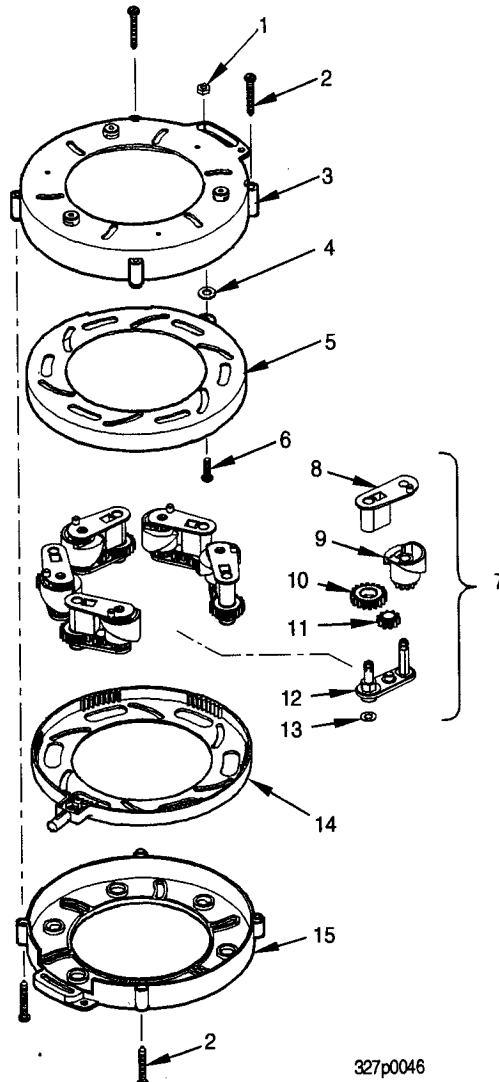

Hot Drink Center Parts Manual

TABLE 24. CUP RING ASSEMBLY

INDEX	PART NUMBER	DESCRIPTION	QTY
1	3143011	NUT #8-32 SELF LOCKING	1
2	6332052	SCREW - #8-16 X 1.25 PHS - PLASTITE	4
3	6333004	HOUSING - CUP RING	1
4	6114121	WASHER ROLLER	1
5	6333011	ADJUSTER RING - INTERNAL	1
6	3143009	SCREW #8-32 X .50 PHS W/LW	1
7	6333007	CAM & GEAR ASSEMBLY	6
8	6333006	RETAINER - CAM	6
9	6333012	CAM - CUP - UNIVERSAL	6
10	6233126	GEAR - 18 TOOTH	6
11	6233127	GEAR - 10 TOOTH	6
12	6333005	ARM - CAM	6
13	6234628	WASHER - PAPER MECH.	6
14	6333010	GEAR RING - INTERNAL	1
15	6333009	HOUSING - CUP RING	1

327p0046

Figure 24. Cup Ring Assembly