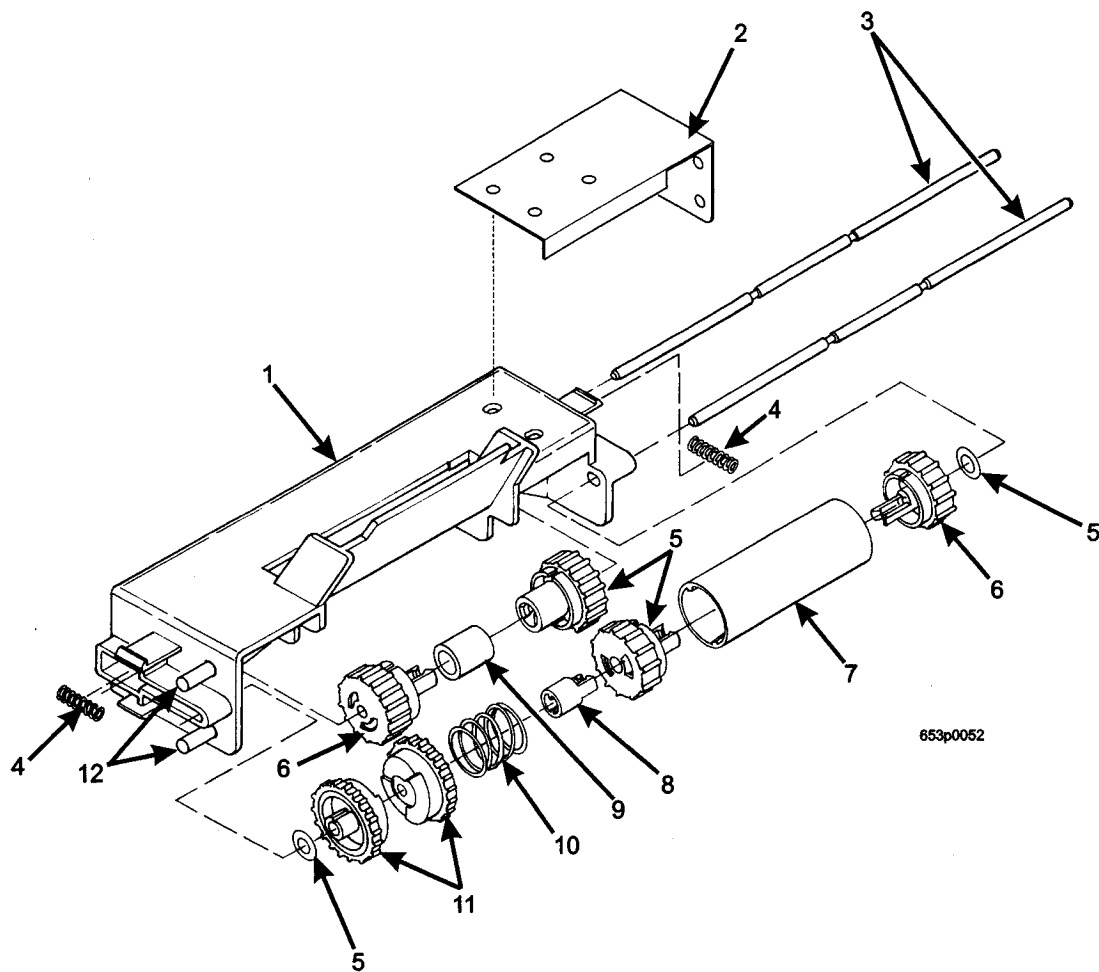

Hot Drink Center Parts Manual

Figure 59. Paper Mechanism Assembly - Dual Brewer

Hot Drink Center Parts Manual

TABLE 59. PAPER MECHANISM ASSEMBLY - DUAL BREWER

INDEX	PART NUMBER	DESCRIPTION	QTY
-	6234907	PAPER MECHANISM ASSEMBLY - DUAL BREWER	REF
1	6234626	PAPER MECH. HOUSING	1
2	6234948	BRACKER ASSEMBLY - PAPER MECH (NOT PART OF ASSEMBLY)	1
3	6234612	SHAFT - PAPER MECH.	2
4	6234614	COMPRESSION SPRING - PAPER MECH SHAFT (NOT PART OF ASSEMBLY)	2
5	6234628	WASHER - PAPER MECH.	2
6	6234620	ROLLER END CAP - PAPER MECH	4
7	6234619	PAPER ROLLER EXTRUSION	1
8	6234603	ROLLER DRIVE - PAPER MECH	1
9	6234634	TUBE-6108090 - .50 LG	2
10	6234615	SPRING - PAPER MECH RATCHET	1
11	6234607	RATCHER - PAPER MECH	2
12	6234942	PIN - PAPER MECH - DUAL BREW	2