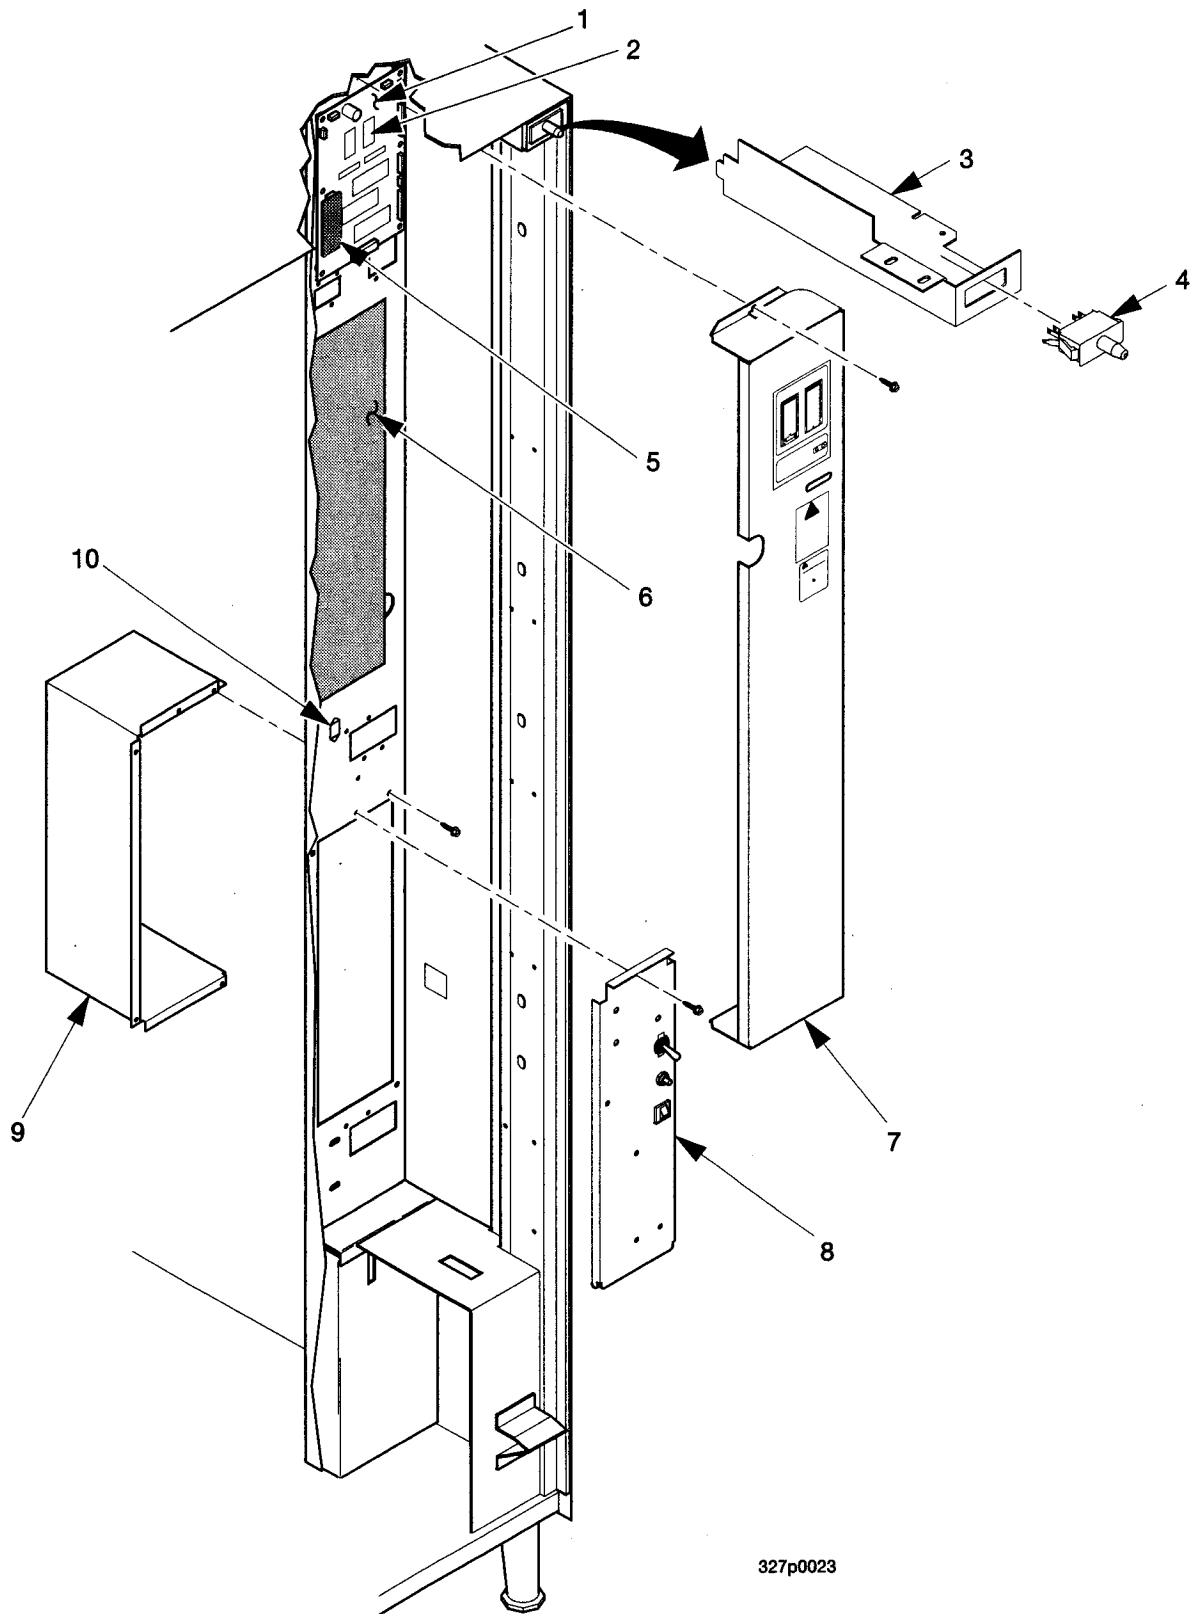

Hot Drink Center Parts Manual

327p0023

Figure 45. Monetary Channel

Hot Drink Center Parts Manual

TABLE 45. MONETARY CHANNEL

INDEX	PART NUMBER	DESCRIPTION	QTY
1	9989755	PCB ASSEMBLY - MAIN CONTROLLER	1
2	SEE LABEL	IC ASSEMBLY	1
3	1571021	BRACKET - SWITCH - INTERLOCK	1
4	1211141	SWITCH - 115V	1
	2366135	SWITCH - INTERLOCK - 230 V	
5	6336022	PCB ASSEMBLY - EXECUTIVE INTERFACE	1
6	6336028	PCB ASSEMBLY - HOT DRINK INTERFACE	1
7	1571112	COVER - CONTROLLER / INTERFACE PCB	1
8	4841012	POWER PANEL ASSEMBLY - 115V	1
	1571083	POWER PANEL ASSEMBLY - U.K. - 230 V	
	4521041	POWER PANEL ASSEMBLY - 230 V	
	1701015	POWER PANEL ASSEMBLY - 115 V - MEXICO	
9	1571032	HOUSING - POWER PANEL	1
10	9983778	TRIAC - 35AMP - 600V	1