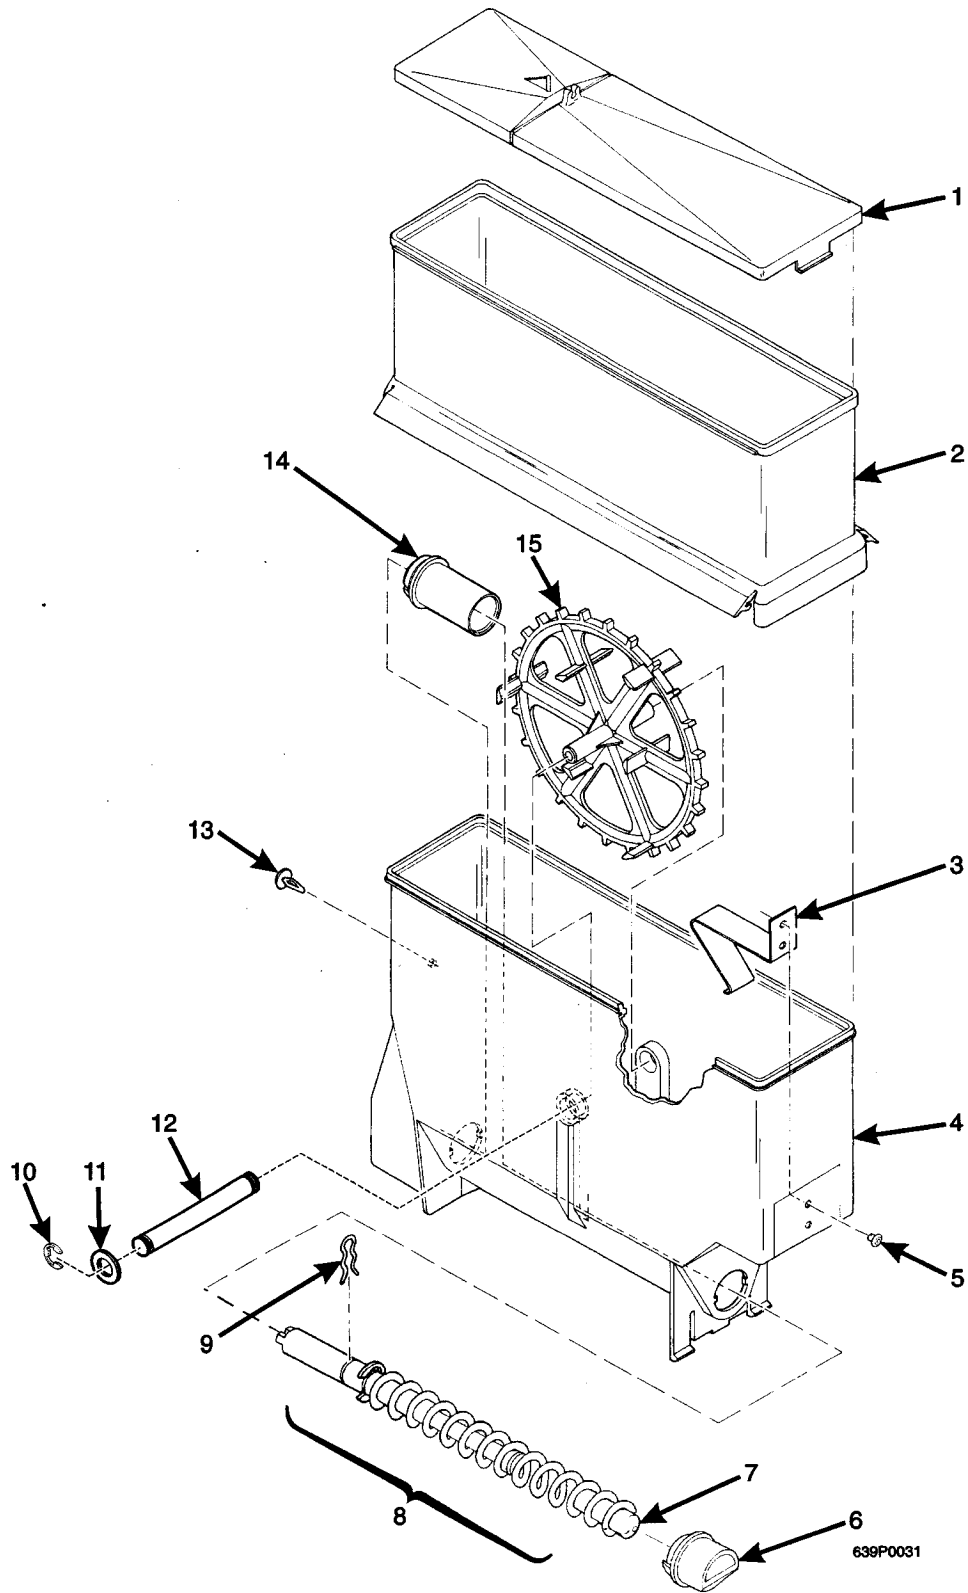

TABLE 78. CANISTER ASSEMBLY 6237447

Hot Drink Center Parts Manual

Figure 78. Canister Assembly 6237447

Hot Drink Center Parts Manual

TABLE 78. CANISTER ASSEMBLY 6237447

INDEX	PART NUMBER	DESCRIPTION	QTY
-	6237447	CANISTER ASSEMBLY - CHOCOLATE	-
1	6237023	LID - CANISTER	1
2	6237439	SLEEVE - CANISTER	1
3	6237108	SPRING - THUMPER	1
4	6237177	BASE - CANISTER - THUMPER	1
5	6237019	ALUMINUM "POP" RIVET - .187 DIA	2
6	6237080	NOZZLE - DISPENSING - F.D. COFFEE	1
7	6237046	PLUG - AUGER	1
8	6237178	AUGER AND SHAFT ASSEMBLY (INCLUDES THE NEXT 3 ITEMS)	1
-	6237015	AUGER-CANISTER	1
-	6237025	RETAINING RING-"E"-.500	1
-	6337016	SHAFT-AUGER-LONG	1
9	6337020	CLIP - SPRING	1
10	9900415	RETAINING RING REINF E TYP.1	2
11	6237116	WAHER - SEAL - WEAR PLATE	2
12	6237167	SHAFT - CANISTER	1
13	6237053	FASTENER - PUSH IN	1
14	6237014	BEARING - CANISTER	1
15	6237181	MIXING WHEEL	1