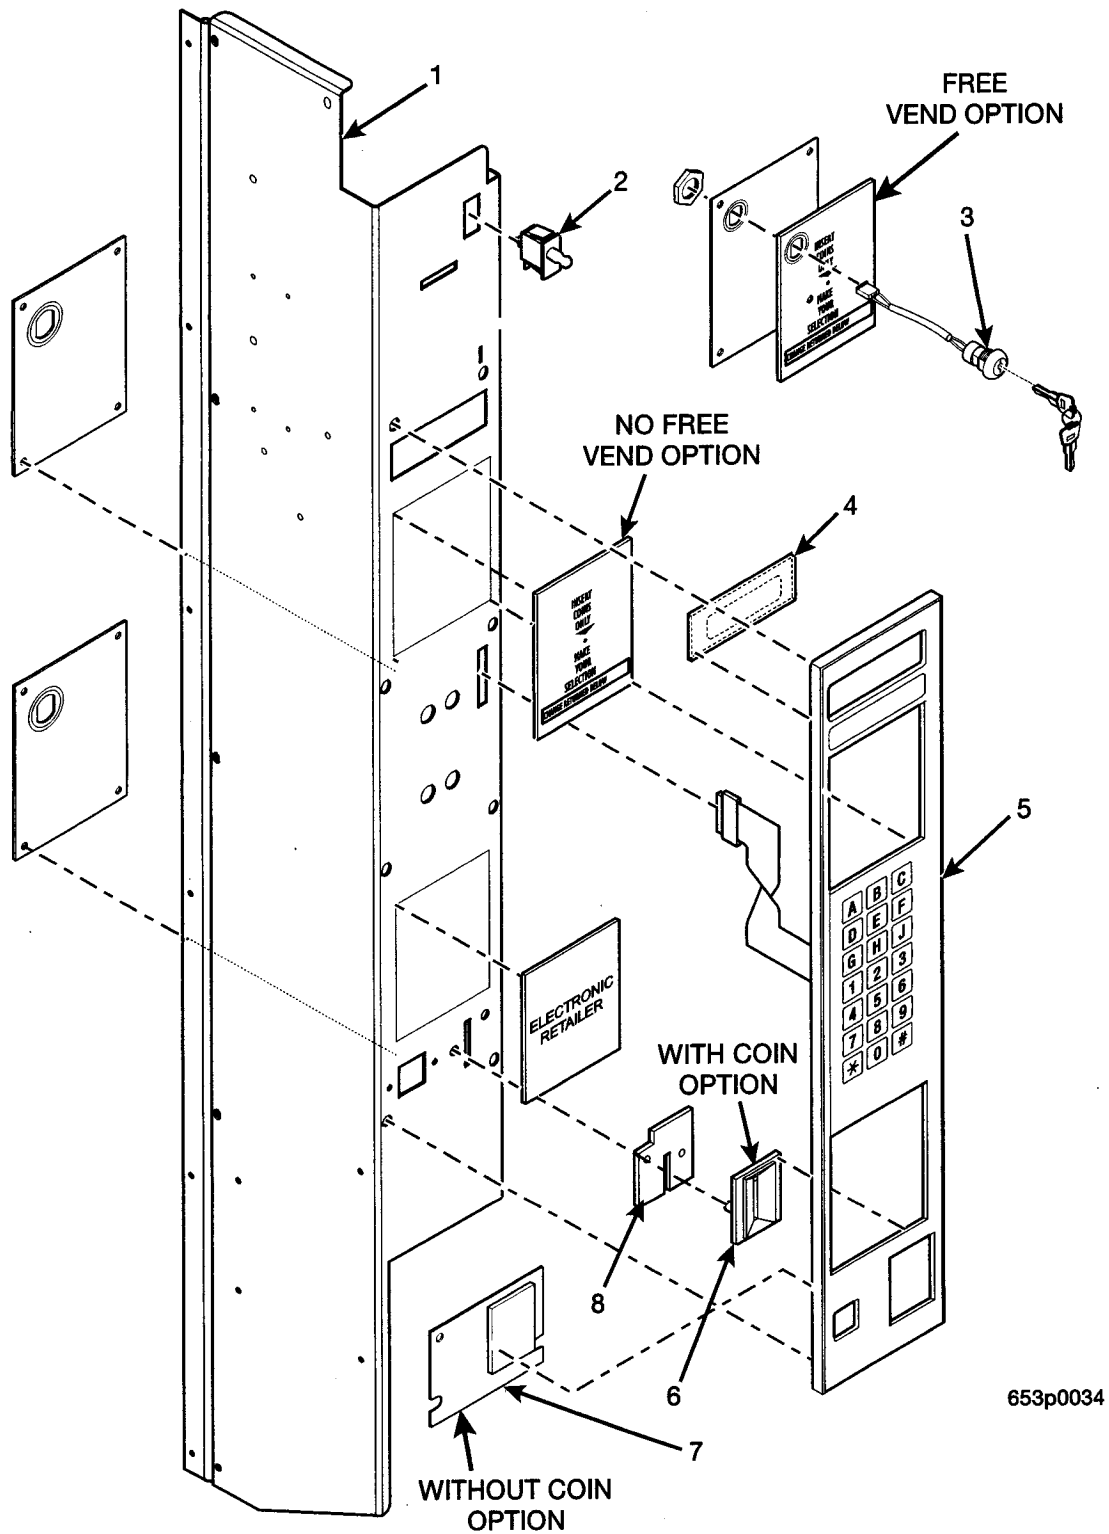

Hot Drink Center Parts Manual

Figure 39. Monetary Panel Assembly (Part 1 of 3)

Hot Drink Center Parts Manual

TABLE 39. MONETARY PANEL ASSEMBLY (PART 1 OF 3)

INDEX	PART NUMBER	DESCRIPTION	QTY
1	1575094	MONETARY PANEL WELD ASSEMBLY - NV BLACK	1
	4875001	MONETARY PANEL WELD ASSEMBLY - SELECTA WHITE	
2	141110	SWITCH SERVICE	1
3	9989639	SWITCH ASSEMBLY - FREE VEND	1
4	1572013	LENS - DISPLAY	1
5	1575098	FACEPLATE ASSEMBLY (WITH COIN OPTION)	1
	1575099	FACEPLATE ASSEMBLY (NO COIN OPTION)	
6	1472223	COIN INSERT (WITH COIN OPTION)	1
	1672001	COIN INSERT - AUSTRALIA	
7	-	LOWER MONETARY POSITION	-
8	1472222	COIN BLOCK	1