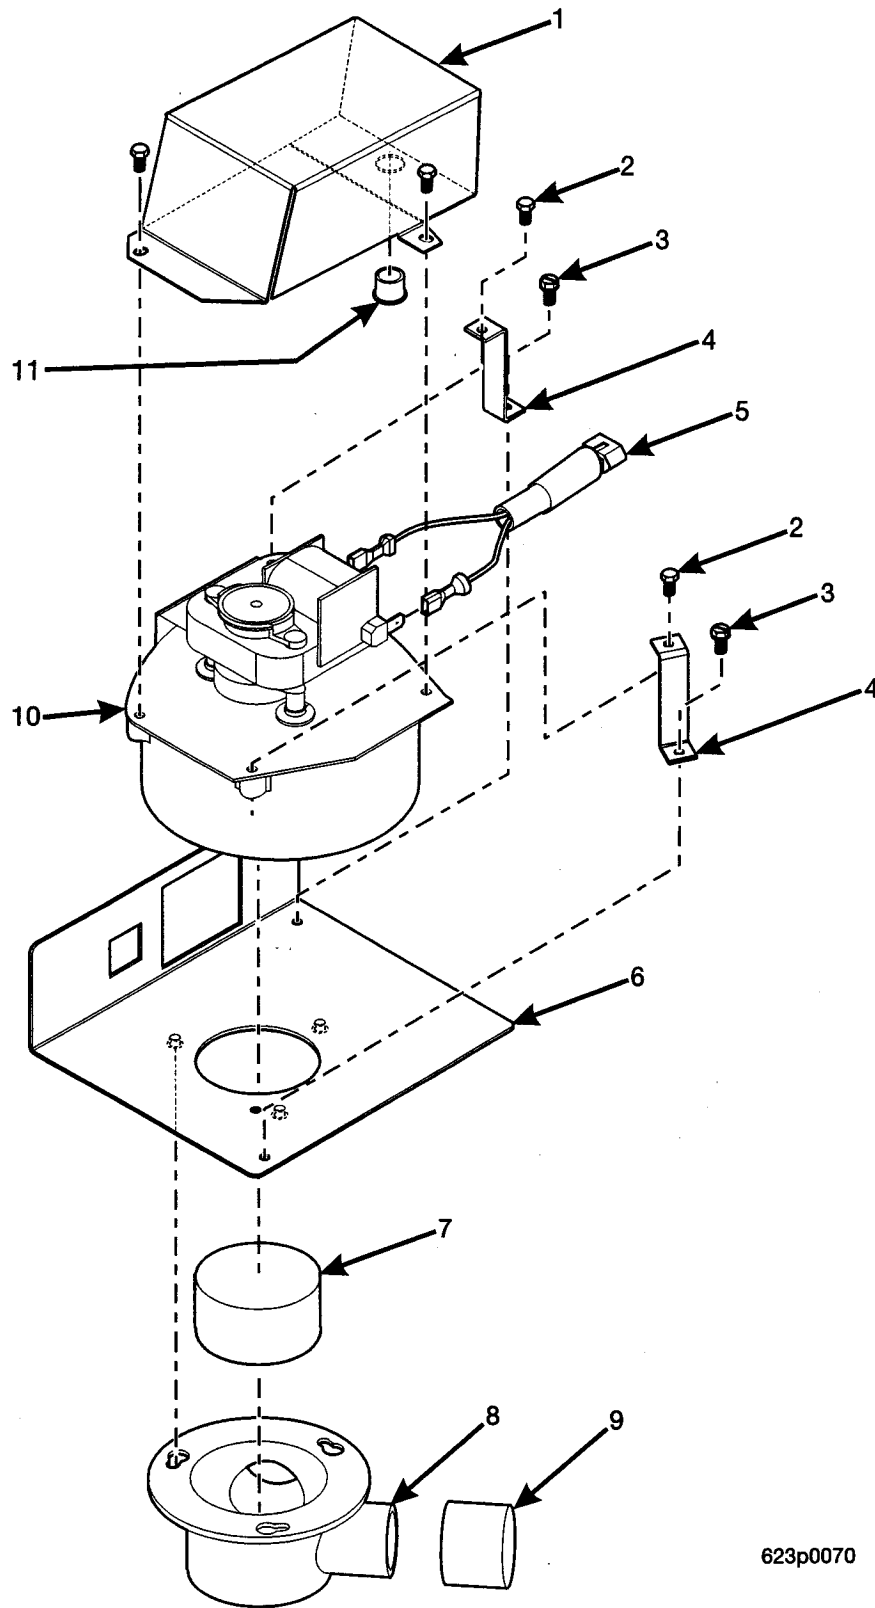

Hot Drink Center Parts Manual

623p0070

Figure 64. Bracket, Blower, and Cover Assembly

Hot Drink Center Parts Manual

TABLE 64. BRACKET, BLOWER, AND COVER ASSEMBLY

INDEX	PART NUMBER	DESCRIPTION	QTY
-	6231555	BRACKET, BLOWER, AND COVER ASSEMBLY (U.S.)	OPT
	6331039	BRACKET, BLOWER, AND COVER ASSEMBLY (ARG./AUS./FR./GER./N.Z./S.A./SP.)	
1	6231074	GUARD - BLOWER MOTOR	1
2	1437204	SCREW - #8-10 X .38 HEX HD.TF	2
3	1451097	SCREW - #8-32 X .31 HEX HD.TF-BL	2
4	6231553	TIE DOWN - BLOWER ASSEMBLY	2
5	9989676	JUMPER - BLOWER	1
6	6231550	BRACKET ASSEMBLY - BLOWER MOUNTING (U.S.)	1
7	6237340	FILTER - EXHAUST BLOWER	1
8	6237342	HOUSING - EXHAUST BLOWER	1
9	6237305	VINYL CAP - 1.25 I.D (FREEZE DRY APPLICATIONS)	1
10	6231548	BLOWER ASSEMBLY - 120V (U.S.)	1
	6401088	BLOWER ASSEMBLY - 230V (ARG./AUS./FR./GER./N.Z./S.A./SP.)	
11	6502097	BUSHING #OCB-500	1