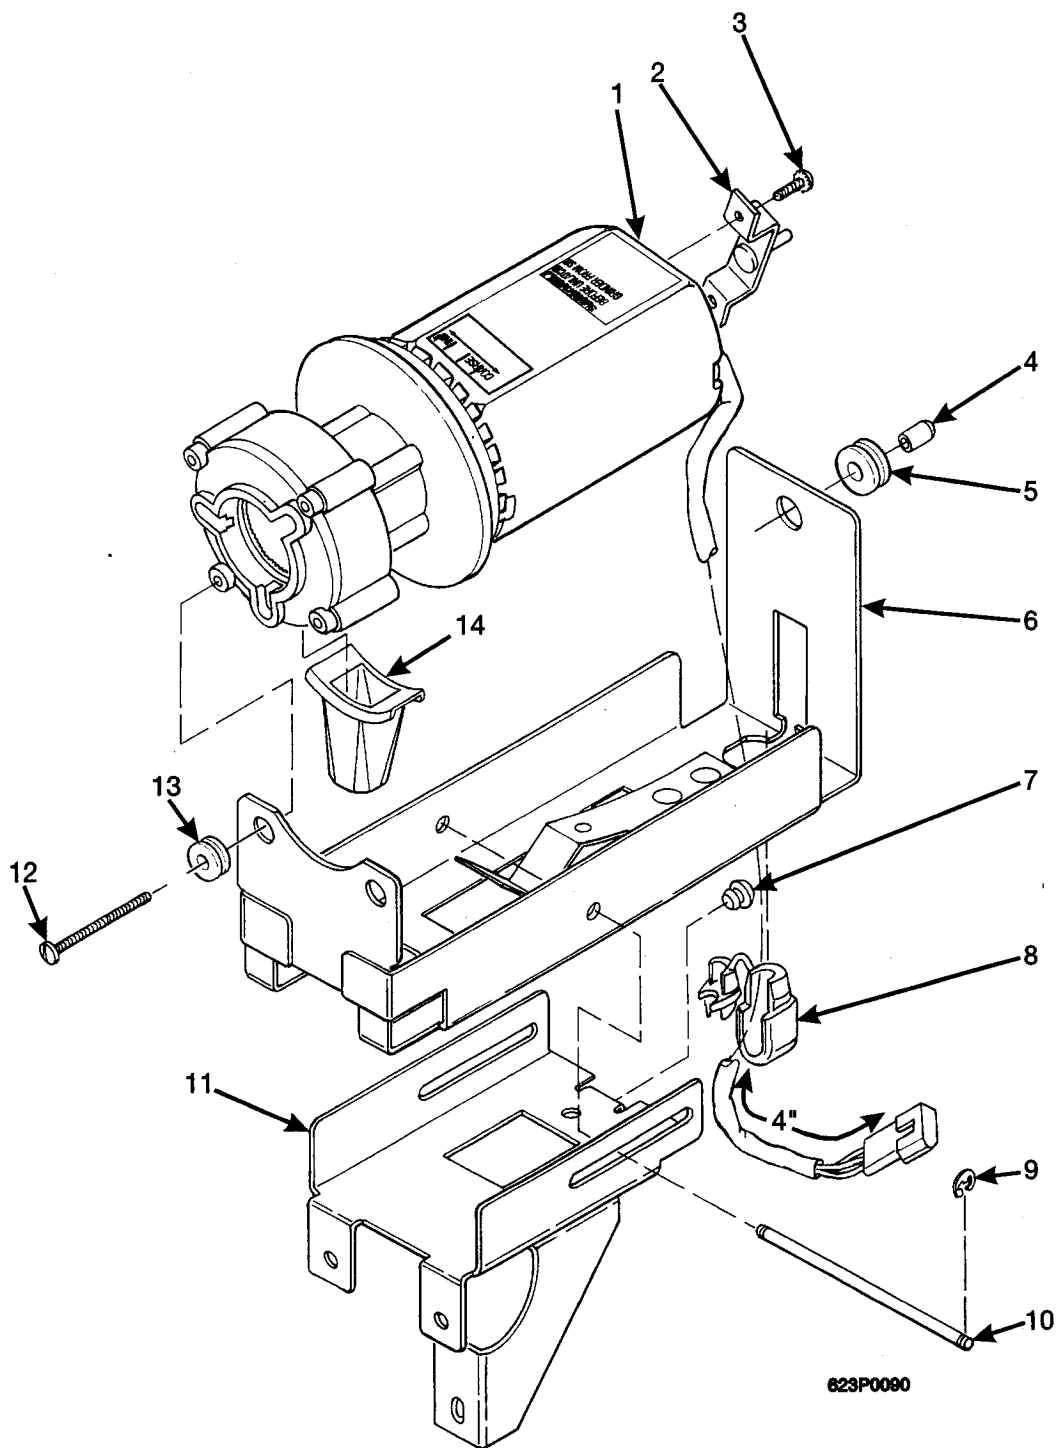

Hot Drink Center Parts Manual

Figure 91. Grinder and Bracket Assembly - Bean

Hot Drink Center Parts Manual

TABLE 91. GRINDER AND BRACKET ASSEMBLY - BEAN

INDEX	PART NUMBER	DESCRIPTION	QTY
-	6237378	GRINDER AND BRACKET ASSEMBLY - BEAN (MEX./U.S.)	REF.
	6337000	GRINDER AND BRACKET ASSEMBLY - BEAN (ARG./AUS./FR./GER./N.Z./S.A./SP./U.K.)	
1	6237202	GRINDER ASSEMBLY - BEAN (MEX./U.S.) - (FIGURE 92)	1
	6337002	GRINDER ASSEMBLY - BEAN -(ARG./AUS./FR./GER./N.Z./S.A./SP./U.K.) (FIGURE 92)	
2	6237206	BRACKET ASSEMBLY - GRINDER MOTOR	1
3	9900138	SCREW, #8-32 X 1/4 PHS, W/LOCKWASHER	2
4	6237381	COVER - GRINDER SHAFT	1
5	6237213	GROMMET - 3/16	1
-	6237016	EYELET - FLAT FLANGE - .155 DIA (NOT SHOWN)	2
6	6237377	BRACKET ASSEMBLY - GRINDER	1
7	6224010	PLUG - BUMPER	1
8	7101028	HEYCO - RIGHT ANGLE	1
9	9900418	RETAINING RING REINF E TYPE - .187	2
10	6237221	SHAFT - GRINDER BRACKET	1
11	6237291	BRACKET ASSEMBLY - GRINDER SHELF	1
12	6237214	SCREW, #4-40 X 1.50 PHS, W/LW	2
13	6237030	GROMMET - 5/32	2
14	6237252	CHUTE - GRINDER	1