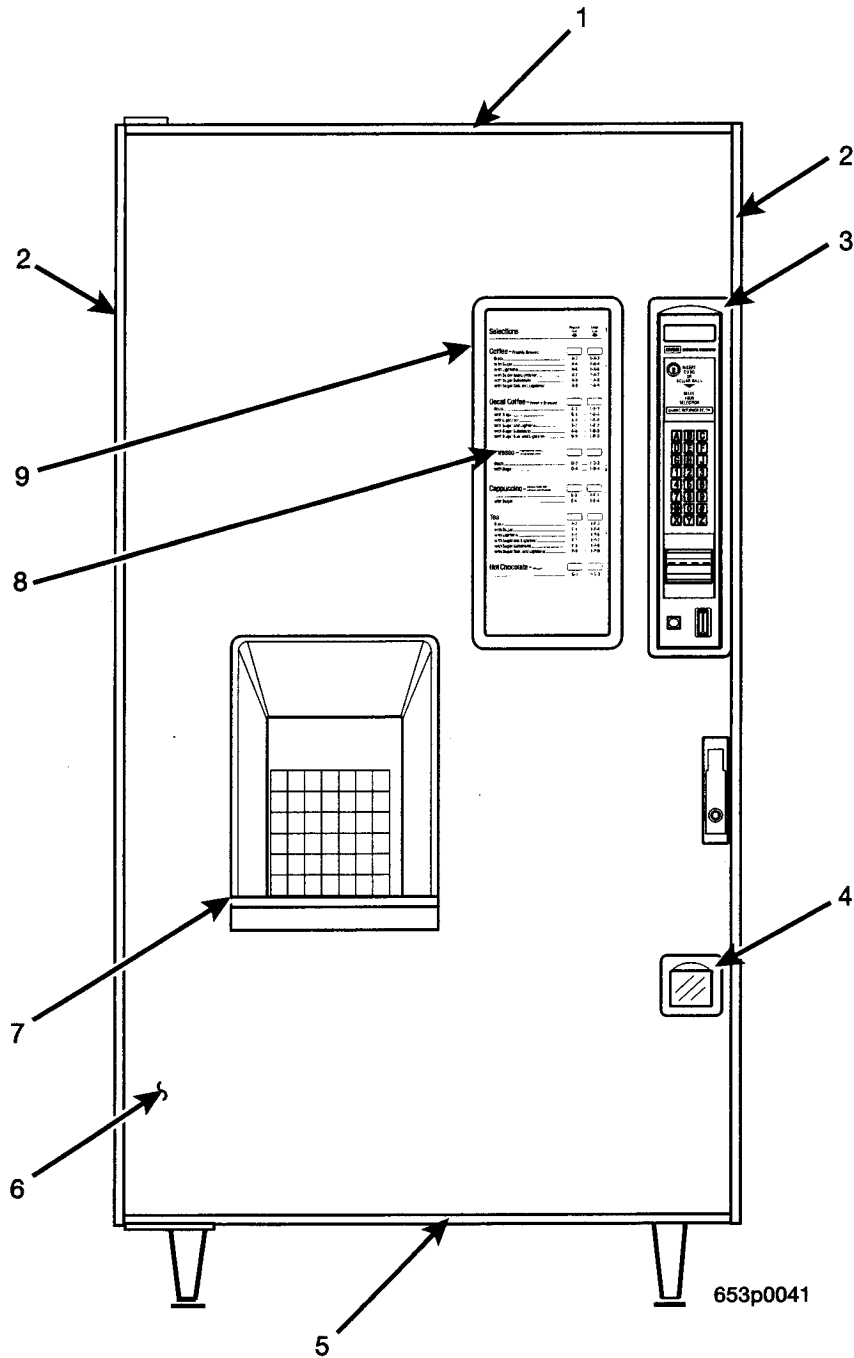

Hot Drink Center Parts Manual

Figure 6. Trim - Superior Full P.O.P.

Hot Drink Center Parts Manual

TABLE 6. TRIM - SUPERIOR FULL P.O.P.

INDEX	PART NUMBER	DESCRIPTION	QTY
1	1592067	TRIM - DOOR - HORIZONTAL - BLACK	1
2	1592069	TRIM - DOOR - SIDE - BLACK	2
3	1575047	CASTING - MONETARY FRAME - BLACK	1
4	1572011	TRIM - COIN CUP - BLACK	1
5	6232099	EDGE PROTECTOR - BOTTOM	1
6	6332063	PHOTO POP - DOOR - SUPERIOR	1
7	3152045	FRAME - CUP DELIVERY DOOR	1
8	6332083	LENS - SELECTION INSERT	1
9	6232044	FRAME - PRODUCT IDENTIFIER	1