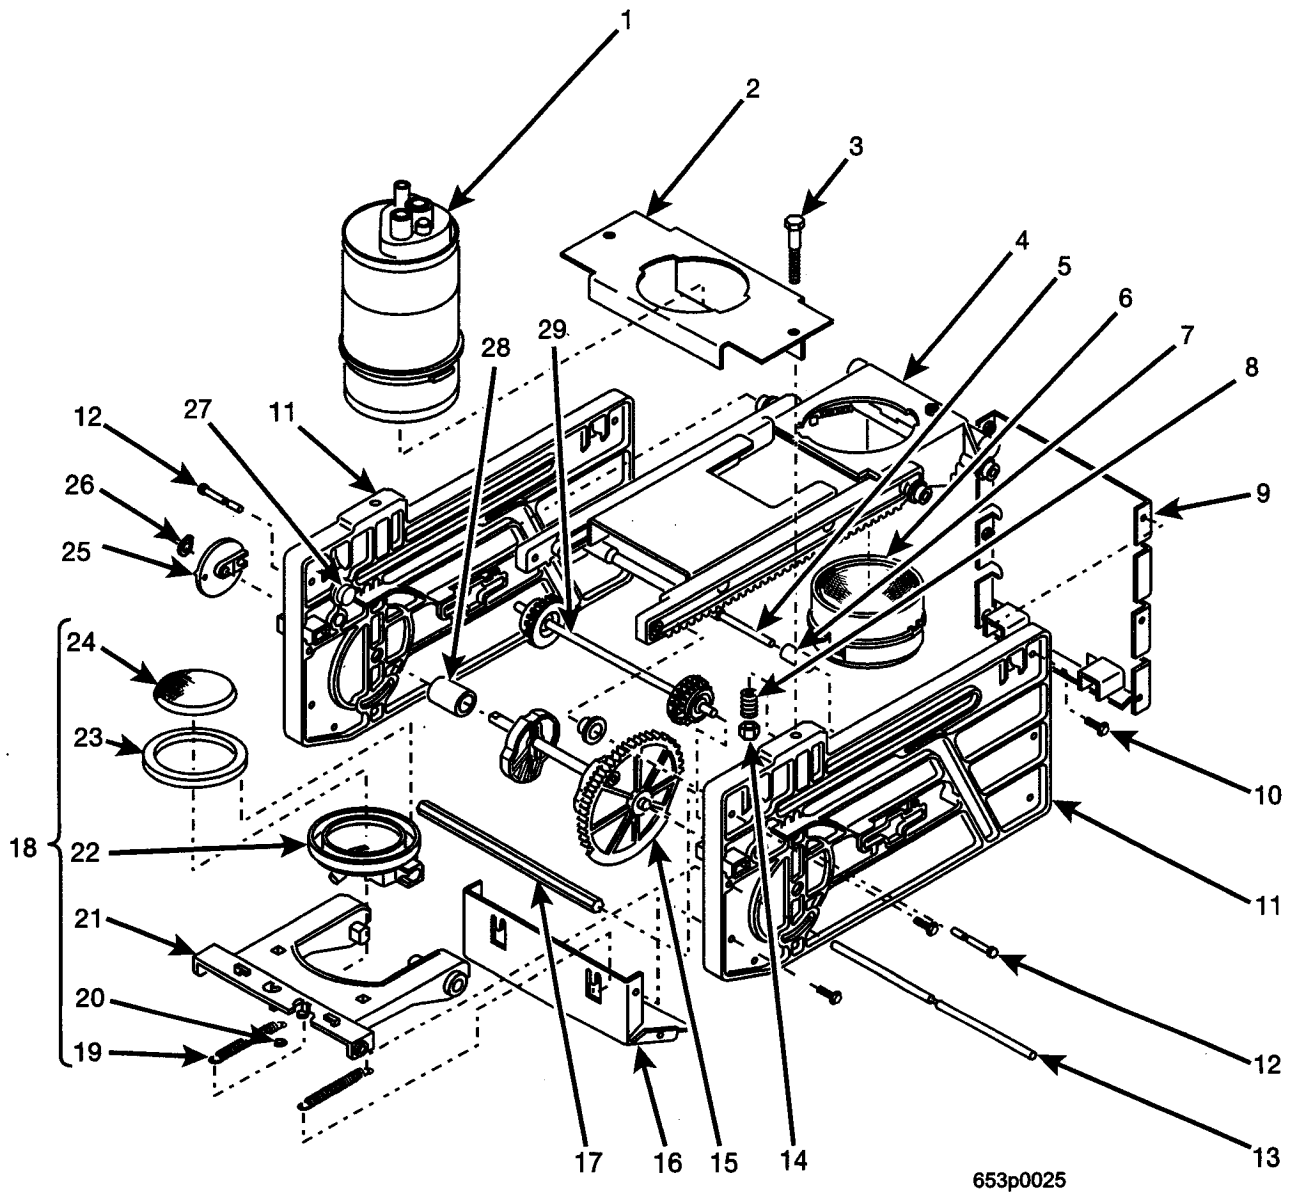

Hot Drink Center Parts Manual

Figure 50. Single Brewer Assembly (No Filter)

Hot Drink Center Parts Manual

TABLE 50. SINGLE BREWER ASSEMBLY (NO FILTER)

INDEX	PART NUMBER	DESCRIPTION	QTY
1	6234328	BARREL ASSEMBLY - BREWER (FIGURE 54)	REF
2	6234301	BARREL SUPPORT - BREWER	1
3	6234288	BOLT - 1/4-20 X 1 1/2	1
4	6234001	RACK ASSEMBLY (FIGURE 56)	2
5	6234271	SHAFT - FLIP STOP	1
6	6234104	BASKET - BREWER	1
7	6234270	ROLLER - STOP	2
8	6234225	SPRING - BREWER	2
9	6234215	WALL ASSEMBLY - REAR	1
10	6234295	SCREW - #8-32 X .38 HHS W/LW	12
11	6234273	SIDEWALL - BREWER	2
12	6234223	PIN-ROLLER - SIDEWALL	2
13	4234308	SHAFT - SWING ARM	1
14	6234289	LOCKNUT - #1/4-20	2
15	6234008	GEAR & CAM ASSEMBLY	1
16	6234220	WALL ASSEMBLY - BOTTOM - FRONT	1
17	6234293	SPACER - SINGLE BREWER	1
18	6234205	SPRING	2
19	6234200	SWING ARM ASSEMBLY (INCLUDES INDEX NUMBERS 20 THROUGH 25)	1
20	6234205	EXT. SPRING - SWING ARM	2
21	6234243	SHAFT - RETAINER - .125 DIA	2
22	6234002	SWING ARM ASSEMBLY	1
23	6234240	FUNNEL - COFFEE	1
24	6234375	SEAL - BREWER	1
25	6334019	FILTER SUPPORT - 30 MESH	1
26	6234310	DRIVE CONNECTION - BREWER	1
27	6234303	RETAINING RING - .375 DIA	1
28	6234222	ROLLER - BREWER	2
29	6234803	SPACER - CAM	1
30	6234007	PINION GEAR ASSEMBLY	1
	6231197	LABEL - CAUTION: HOT WATER HAZARD (AUS./N.Z./U.K./U.S.)	1
	6231213	LABEL - CAUTION: HOT WATER HAZARD (GER)	
	6232293	LABEL - CAUTION: HOT WATER HAZARD (ARG./MEX./SP.)	
	6231220	LABEL - CAUTION: HOT WATER HAZARD (FR.)	