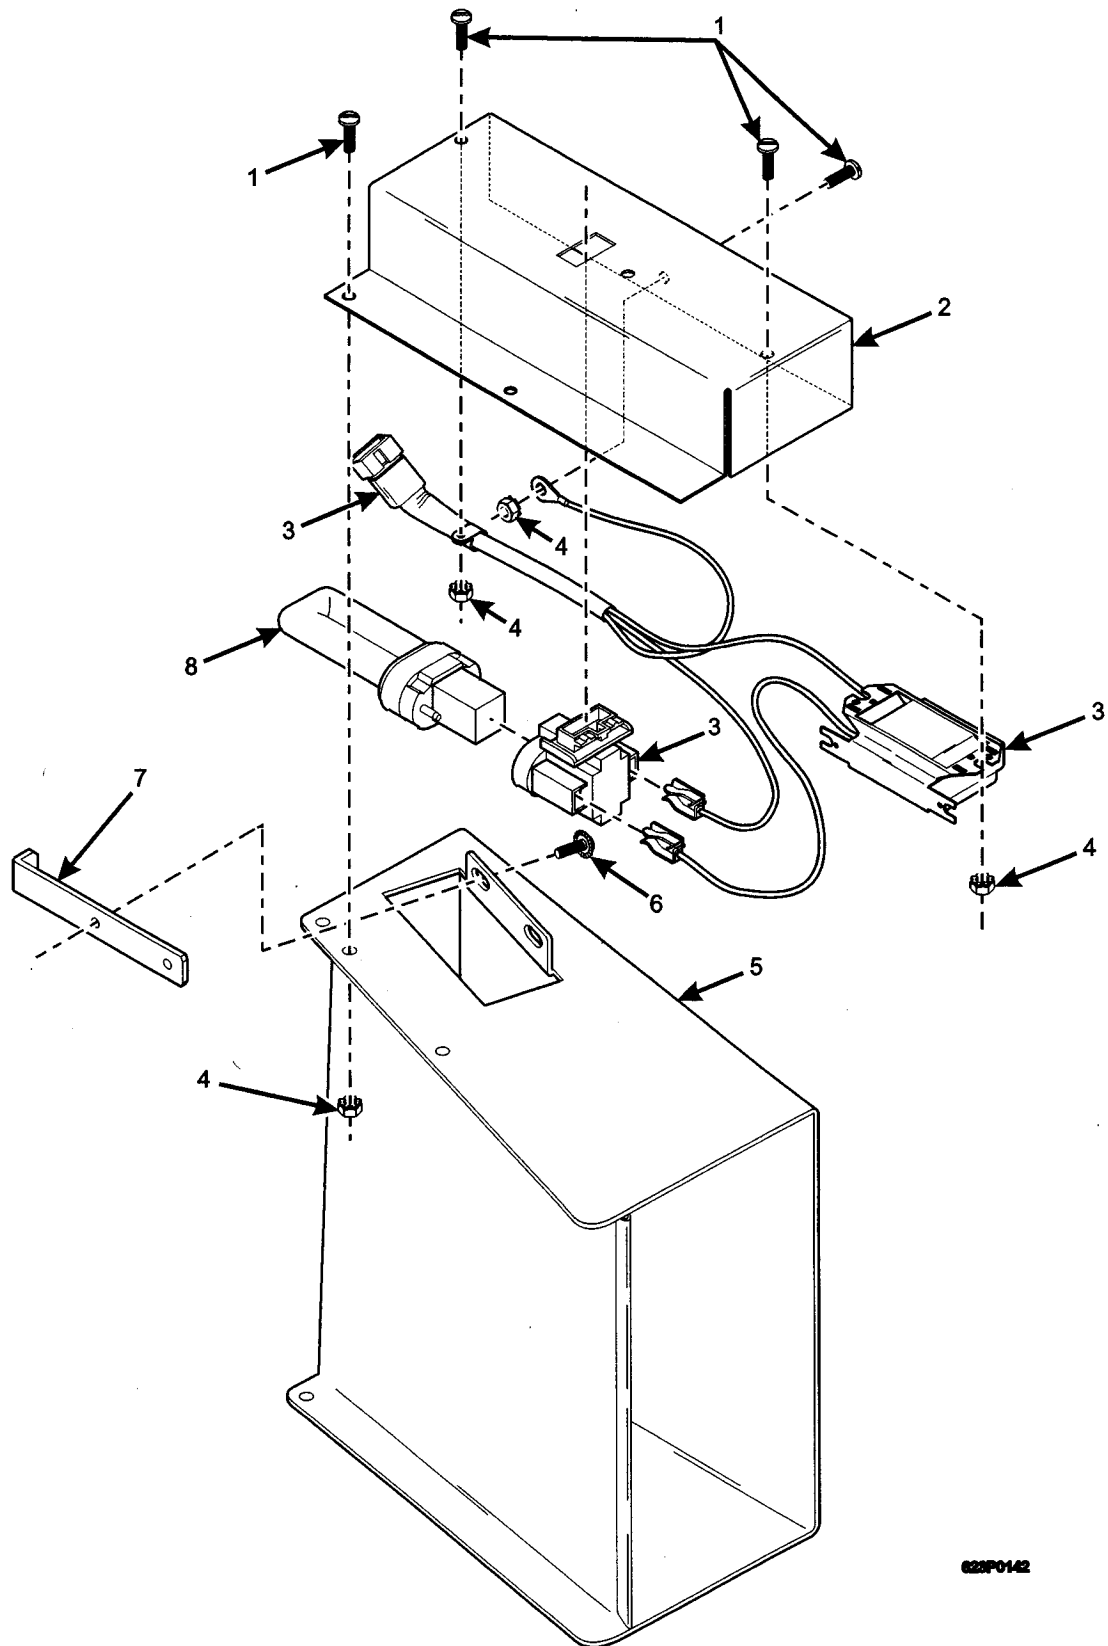

Hot Drink Center Parts Manual

628P0142

Figure 76. Single Bean Window Assembly - ARG./AUS./FR./N.A./S.A./SP./U.K

Hot Drink Center Parts Manual

TABLE 76. SINGLE BEAN WINDOW ASSEMBLY - ARG./AUS./FR./N.A./S.A./SP./U.K

INDEX	PART NUMBER	DESCRIPTION	QTY
-	6337006	SINGLE BEAN WINDOW ASSEMBLY - FINAL - 230V	REF
1	9900118	SCREW #8-32 X 3/8 PHS	6
2	6337008	BRACKET - LIGHT - SINGLE BEAN WINDOW - 230V (PART OF INDEX #3)	1
3	6337041	BRACKET & BALLAST ASSEMBLY - SINGLE - 230V	1
4	9900081	NUT #8-32 KEPS ZINC PLATE	6
5	6237528	BEAN WINDOW ASSY-SINGLE	1
6	3157060	SCREW-#8-32 X .31 HEX W/ HD. SLOTTED-T/F-ZINC PL	2
7	6237512	STOP-BEAN WINDOW	1
8	6222011	TWIN TUBE-FLUORESCENT LAMP CF5DS/827, 30/CS, SYL#203250	1