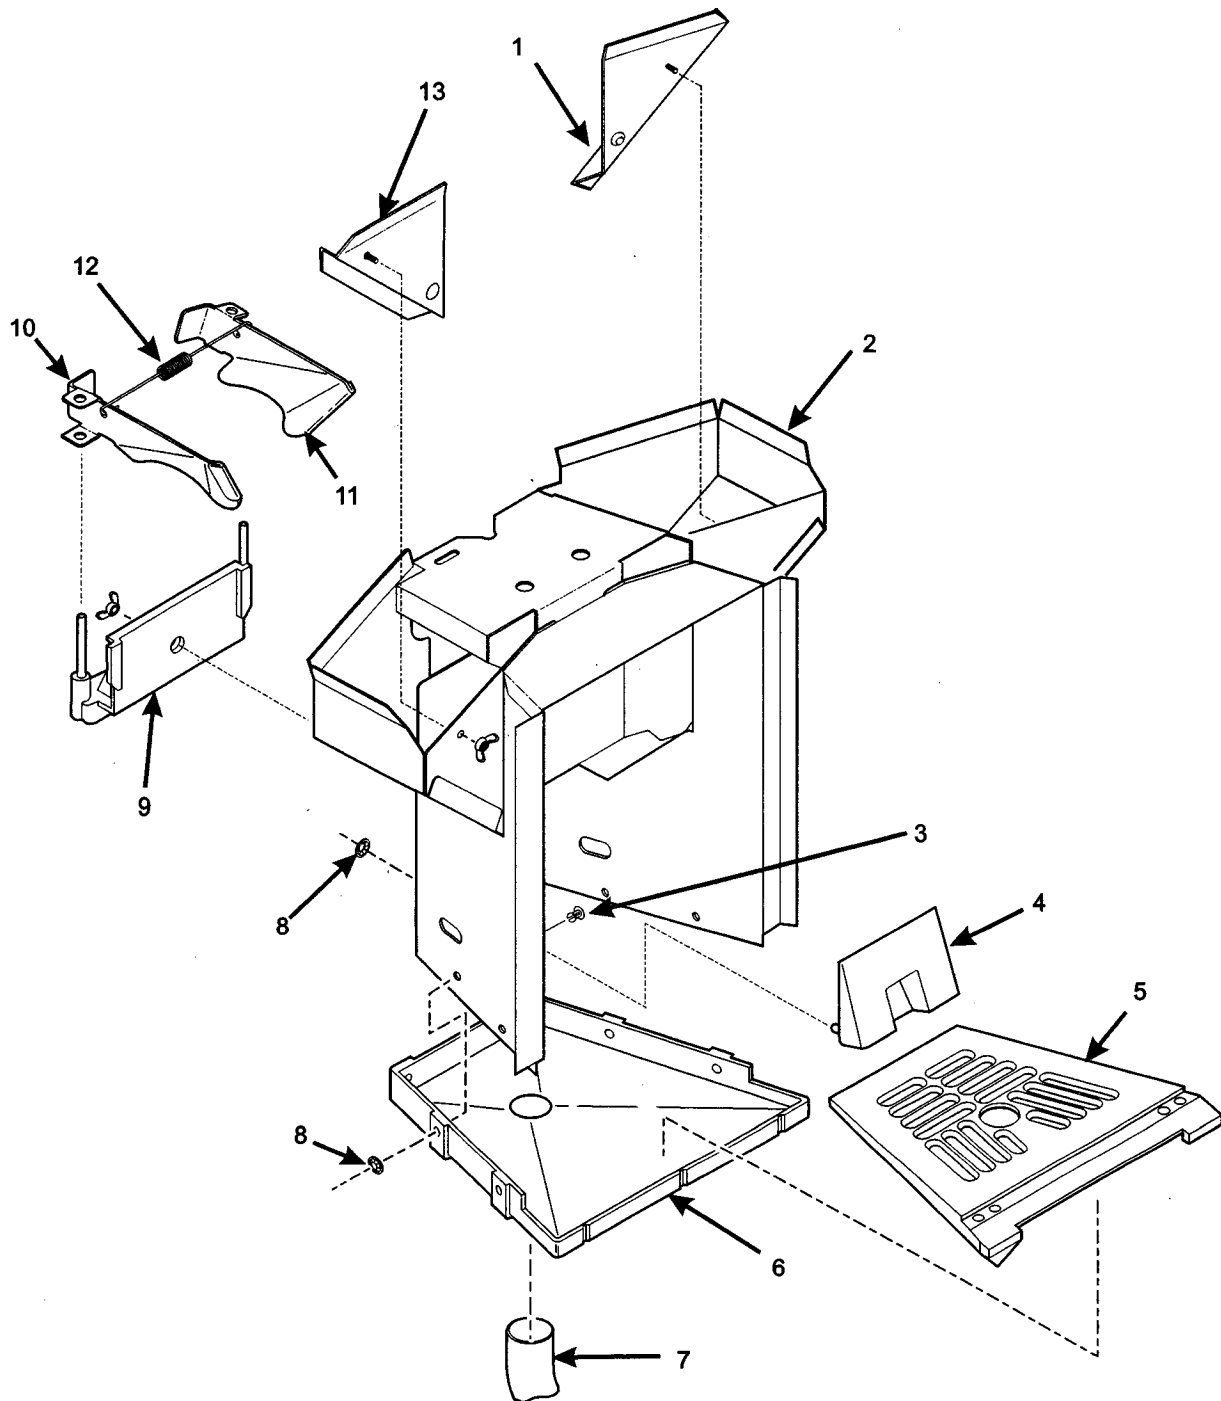

Hot Drink Center Parts Manual

633p0053

Figure 31. Cup Delivery Assembly

Hot Drink Center Parts Manual

TABLE 31. CUP DELIVERY ASSEMBLY

INDEX	PART NUMBER	DESCRIPTION	QTY
	6231460	CUP DELIVERY ASSEMBLY - FINAL (U.K., FRANCE, SPANISH, NEW ZEALAND, AUSTRALIA, BRAZIL 230 V, SWEDEN, SINGAPORE, SAUDI ARABIA) (INCLUDES PART NUMBER 6231447 PLUS INDEX NUMBERS 1 AND 13)	
	6231543	CUP DELIVERY ASSEMBLY - FINAL (GERMANY) (INCLUDES PART NUMBER 6231544 PLUS INDEX NUMBERS 1 AND 13)	
	6231447	CUP DELIVERY ASSEMBLY - STANDARD (USA, BRAZIL 120V, MEXICO, CANADA, EL SALVADOR, ARGENTINA)(INCLUDES INDEX NUMBERS 2A, 3 - 12)	1
	6231544	CUP DELIVERY ASSEMBLY - GERMANY (INCLUDES INDEX NUMBERS 2B, 3 - 12)	
1	6231413	CHUTE ADAPTER ASSEMBLY - RIGHT (ARG./AUS./BRZ./FR./MEX./N.Z./S.A./SP./U.K./U.S.)	1
2A	6231448	WELD ASSEMBLY - CUP DELIVERY (ARG./AUS./BRZ./FR./MEX./N.Z./S.A./SP./U.K./U.S.)	1
2B	6231545	WELD ASSEMBLY - CUP DELIVERY (GER.)	
3	6231492	PUSH-IN FASTENER	6
4	6231443	CUP SPACER/SENSOR LENS	1
5	6231432	DRAIN TRAY	1
6	6231489	BASE - CUP DELIVERY STATION	1
7	6231430	TUBE - DRAIN	1
8	6231431	RETAINER - .188	10
9	6231488	MOUNTING ASSEMBLY - CUP DEFLECTOR	1
10	6231438	CUP DEFLECTOR - R.H.	1
11	6231439	CUP DEFLECTOR - L.H.	1
12	6231495	SPRING - CUP DEFLECTOR	1
13	6231411	CHUTE ADAPTER ASSEMBLY - LEFT (ARG./AUS./BRZ./FR./MEX./N.Z./S.A./SP./U.K./U.S.)	1