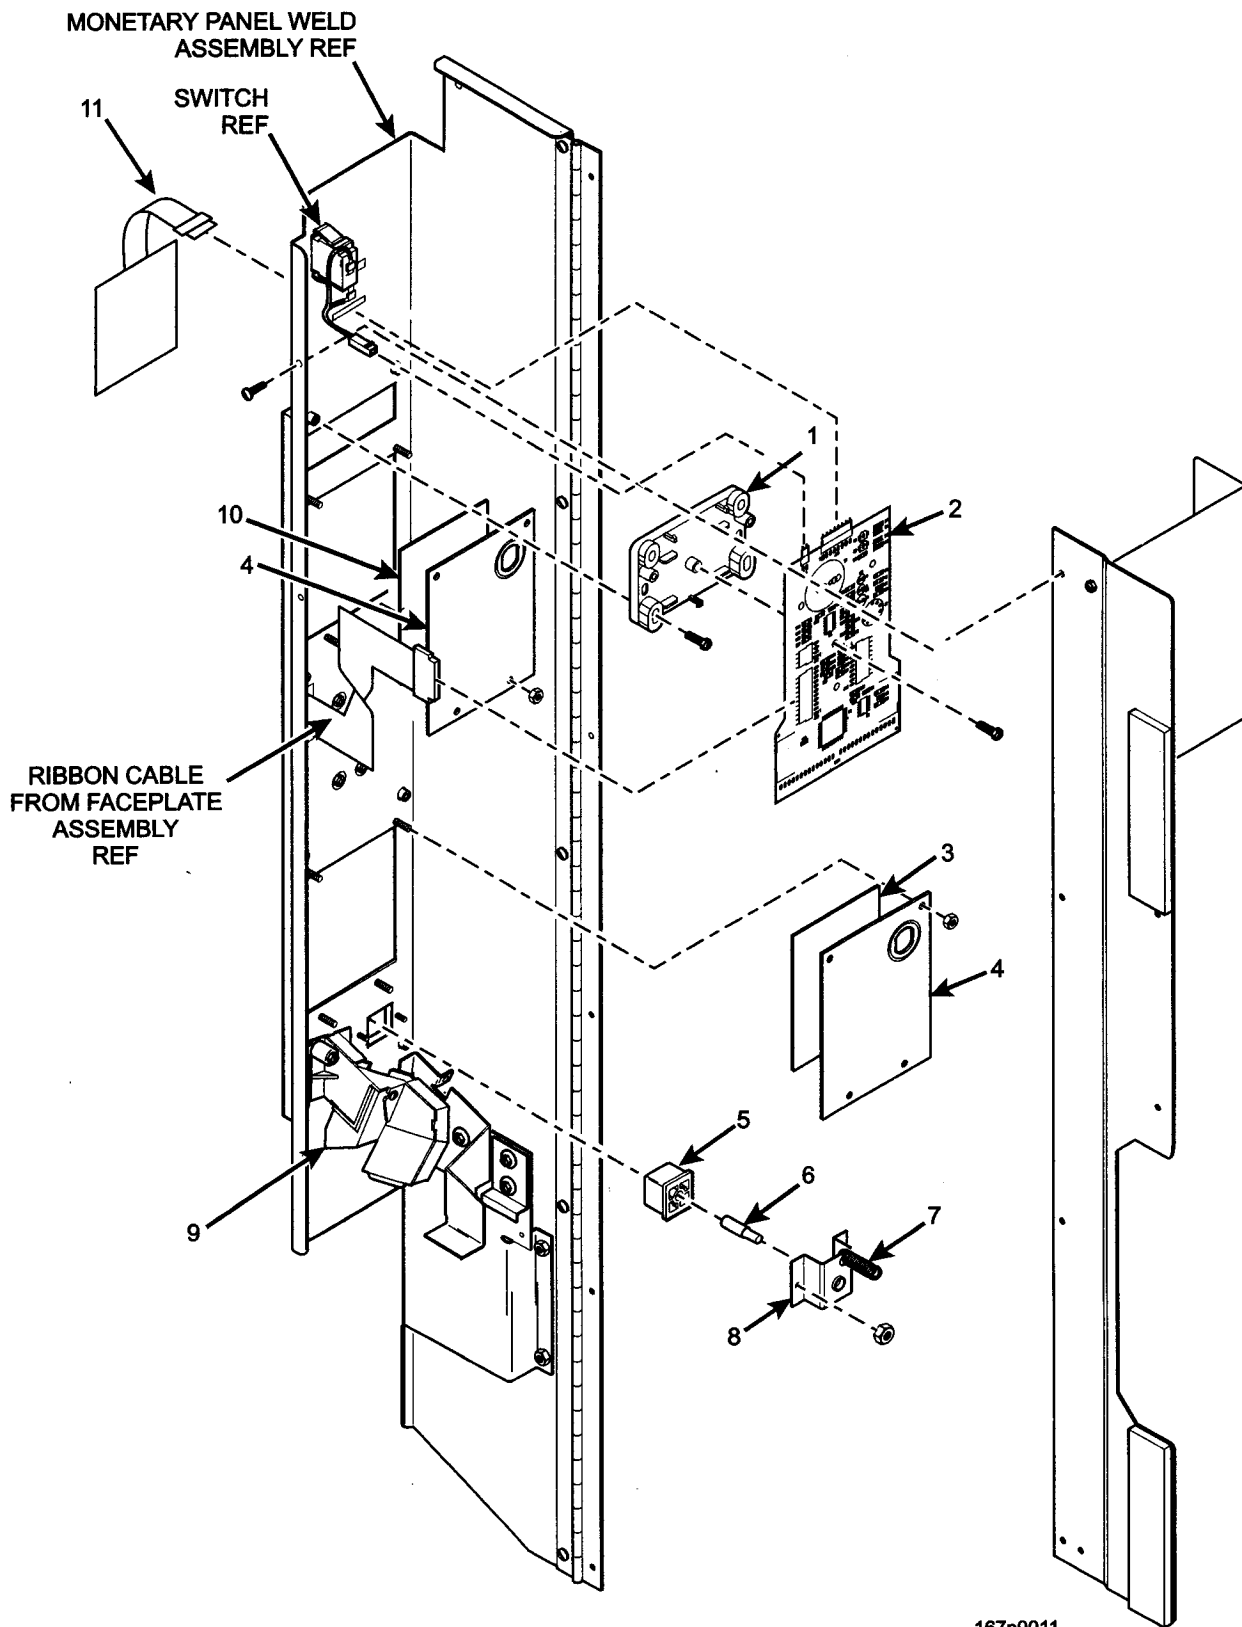

Hot Drink Center Parts Manual

Figure 40. Monetary Panel Assembly (Part 2 of 3)

Hot Drink Center Parts Manual

TABLE 40. MONETARY PANEL ASSEMBLY (PART 2 OF 3)

INDEX	PART NUMBER	DESCRIPTION	QTY
1	1475099	BRACKET - PCB DISPLAY	1
2	9989685	PCB ASSEMBLY - DISPLAY	1
3	-	INSERT - INSTRUCTIONS- LOWER (FIGURE 42)	1
4	1575048	PLATE - INSERT BACKING	OPT.
5	1475026	BUTTON - COIN RETURN	1
6	1475072	SHAFT - RETURN BUTTON	1
7	1127808	SPRING - SHELF RESET	1
8	1571079	BRACKER - COIN RETURN BUTTON	1
9	1575003	COIN CHUTE ASSEMBLY	1
10	-	INSERT - INSTRUCTIONS - UPPER (FIGURE 42)	OPT.
11	6335002	SERVICE KEYPAD ASSEMBLY	1