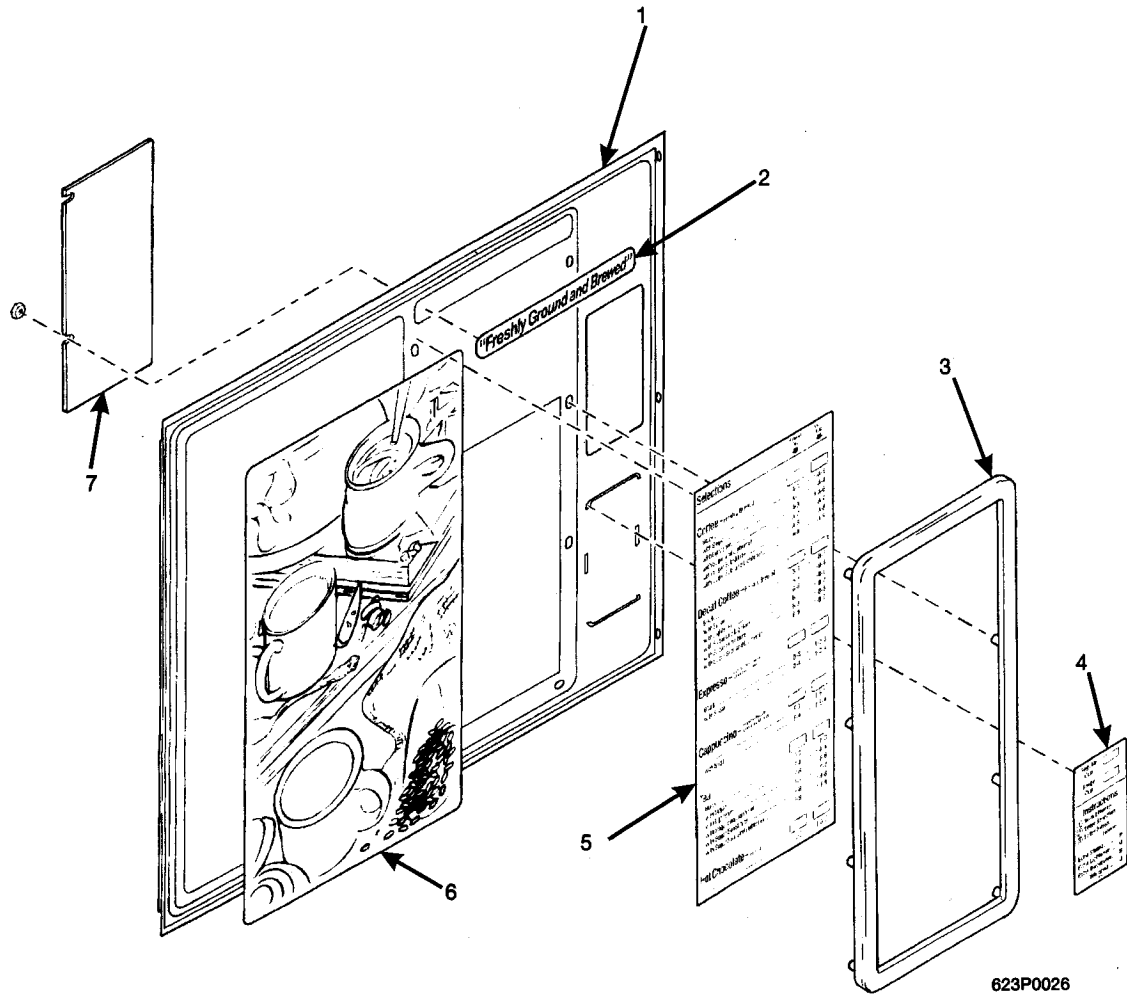

Hot Drink Center Parts Manual

Figure 18. Display Assembly - Part 2 of 2

Hot Drink Center Parts Manual

TABLE 18. DISPLAY ASSEMBLY - PART 2 OF 2

INDEX	PART NUMBER	DESCRIPTION	QTY
1	6232018	PANEL - DISPLAY - PRODUCT	1
2	6232132	LABEL - FRESHLY GROUND AND BREWED (637 ONLY) (U.S.)	1
	6232292	LABEL - FRESHLY GROUND AND BREWED (637 ONLY) (MEXICO)	
3	6232044	FRAME - PRODUCT IDENTIFIER	1
4	6232060	LABEL - INSTRUCTION AND CUP SIZE (BRZ./U.S.)	1
	6232148	LABEL - INSTRUCTIONS AND CUP SIZE (AUS./NZ./U.K.)	
	6232194	LABEL - INSTRUCTIONS AND CUP SIZE (GER.)	
	6232294	LABEL - INSTRUCTIONS AND CUP SIZE (MEX./SP.)	
	6239520	LABEL - INSTRUCTIONS AND CUP SIZE (ARG.)	
	6232257	LABEL - INSTRUCTIONS AND CUP SIZE (FR.)	
5	-	SELECTION INSERTS (SEE BAG ASSEMBLY TABLE)	1
	6332089	MENU INSERT BOARD - SUPERIOR (USED WITH FULL DOOR P.O.P.)	
	6232347	SELECTION INSERT - SUPERIOR (USED WITH SIGNATURE/IMPERIAL CROWN TRIM)	
6	6232063	DISPLAY - PHOTO - POINT OF PURCHASE	1
	6232345	CUSTOMER SUPPLIED P.O.P. - VETERAN'S ADMIN.	
	6332023	CUSTOMER SUPPLIED P.O.P. - CAN-CAN	
7	6232069	BEAN WINDOW FILLER (653 AND 655 ONLY)	1
	6232146	BEAN WINDOW FILLER (633 & 635) GERMANY	