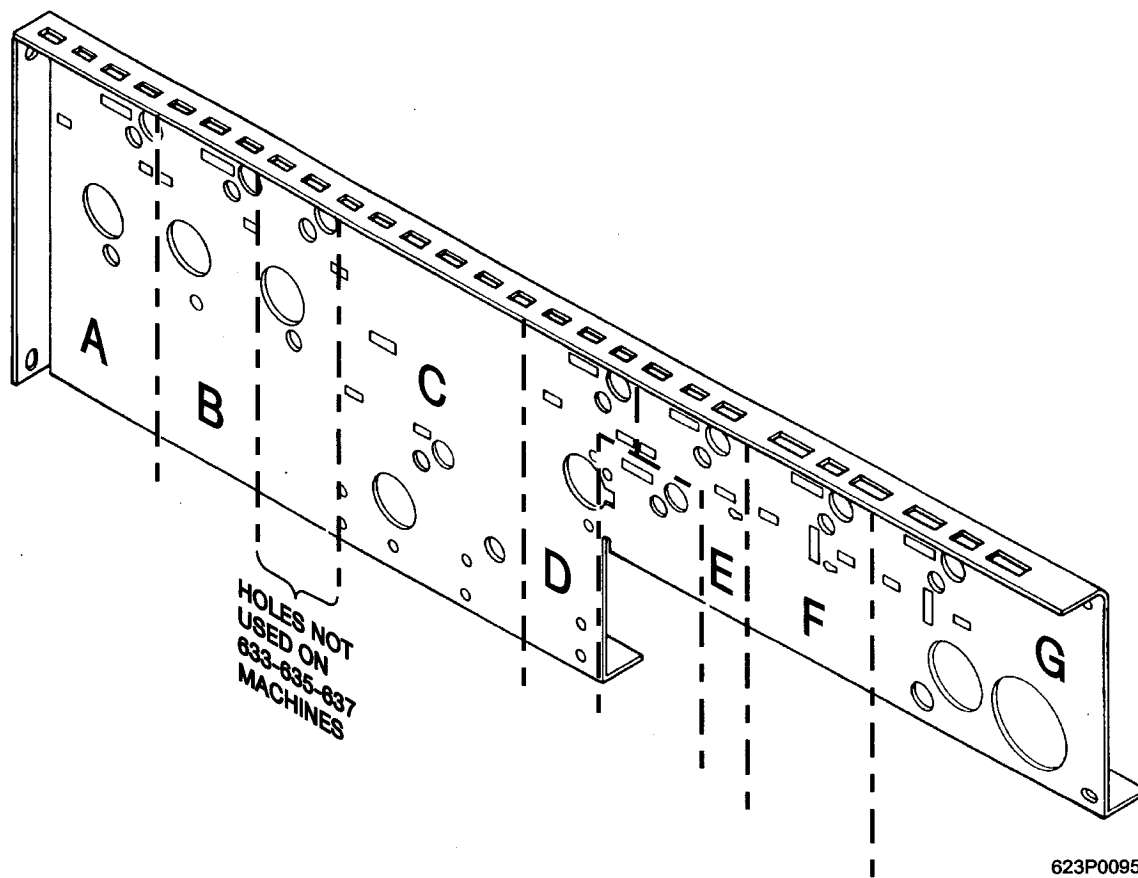

Hot Drink Center Parts Manual

Figure 95. Mixing Bowl and Whipper Positions

Hot Drink Center Parts Manual

TABLE 95. MIXING BOWL AND WHIPPER POSITIONS

POSITION	SELECTION	WHIPPER	COMPONENT	QTY	PART NUMBER
A	CHOCOLATE	YES	MIXING BOWL ASSEMBLY	1	6337078
			RETAINER TUBE - MIXING BOWL	1	6237315
			GROMMET - WHIPPER MOUNTING	1	6237115
			GROMMET 3/16	1	2302223
			WHIPPER ASSEMBLY	1	6237195
B	SOUP	YES	MIXING BOWL ASSEMBLY	1	6337078
			RETAINER TUBE - MIXING BOWL	1	6237315
			GROMMET - WHIPPER MOUNTING	1	6237115
			GROMMET 3/16	1	2302223
			WHIPPER ASSEMBLY	1	6237195
		NO	MIXING BOWL ASSEMBLY	1	6337077
			RETAINER TUBE - MIXING BOWL	1	6237315
C	CONDI- MENTS	YES	MIXING BOWL ASSEMBLY	1	6337078
			RETAINER TUBE - MIXING BOWL	1	6237315
			GROMMET - WHIPPER MOUNTING	1	6237115
			GROMMET 3/16	1	2302223
			WHIPPER ASSEMBLY	1	6237195
		NO	MIXING BOWL ASSEMBLY	1	6337077
			RETAINER TUBE - MIXING BOWL	1	6237315
D	6TH PRODUCT	YES	MIXING BOWL ASSEMBLY	1	6337079
			RETAINER TUBE - MIXING BOWL	1	6237315
			GROMMET - WHIPPER MOUNTING	1	6237115
			GROMMET 3/16	1	2302223
			WHIPPER ASSEMBLY	1	6237195
		NO	MIXING BOWL ASSEMBLY	1	6337076
			RETAINER TUBE - MIXING BOWL	1	6237315
E	FREEZE DRY TEA	NO	MIXING BOWL ASSEMBLY	1	6337076
			RETAINER TUBE - MIXING BOWL	1	6237315
F	FREEZE DRY DECAF	NO	MIXING BOWL ASSEMBLY	1	6337076
			RETAINER TUBE - MIXING BOWL	1	6237315
	FRESH BREW DECAF		NONE	-	-
	BEAN DECAF		NONE	-	-
G	FRESH BREW COFFEE	NO	NONE	-	-
			NONE	-	-
	FREEZE DRY COFFEE		MIXING BOWL ASSEMBLY	1	6337076
			RETAINER TUBE - MIXING BOWL	1	6237315