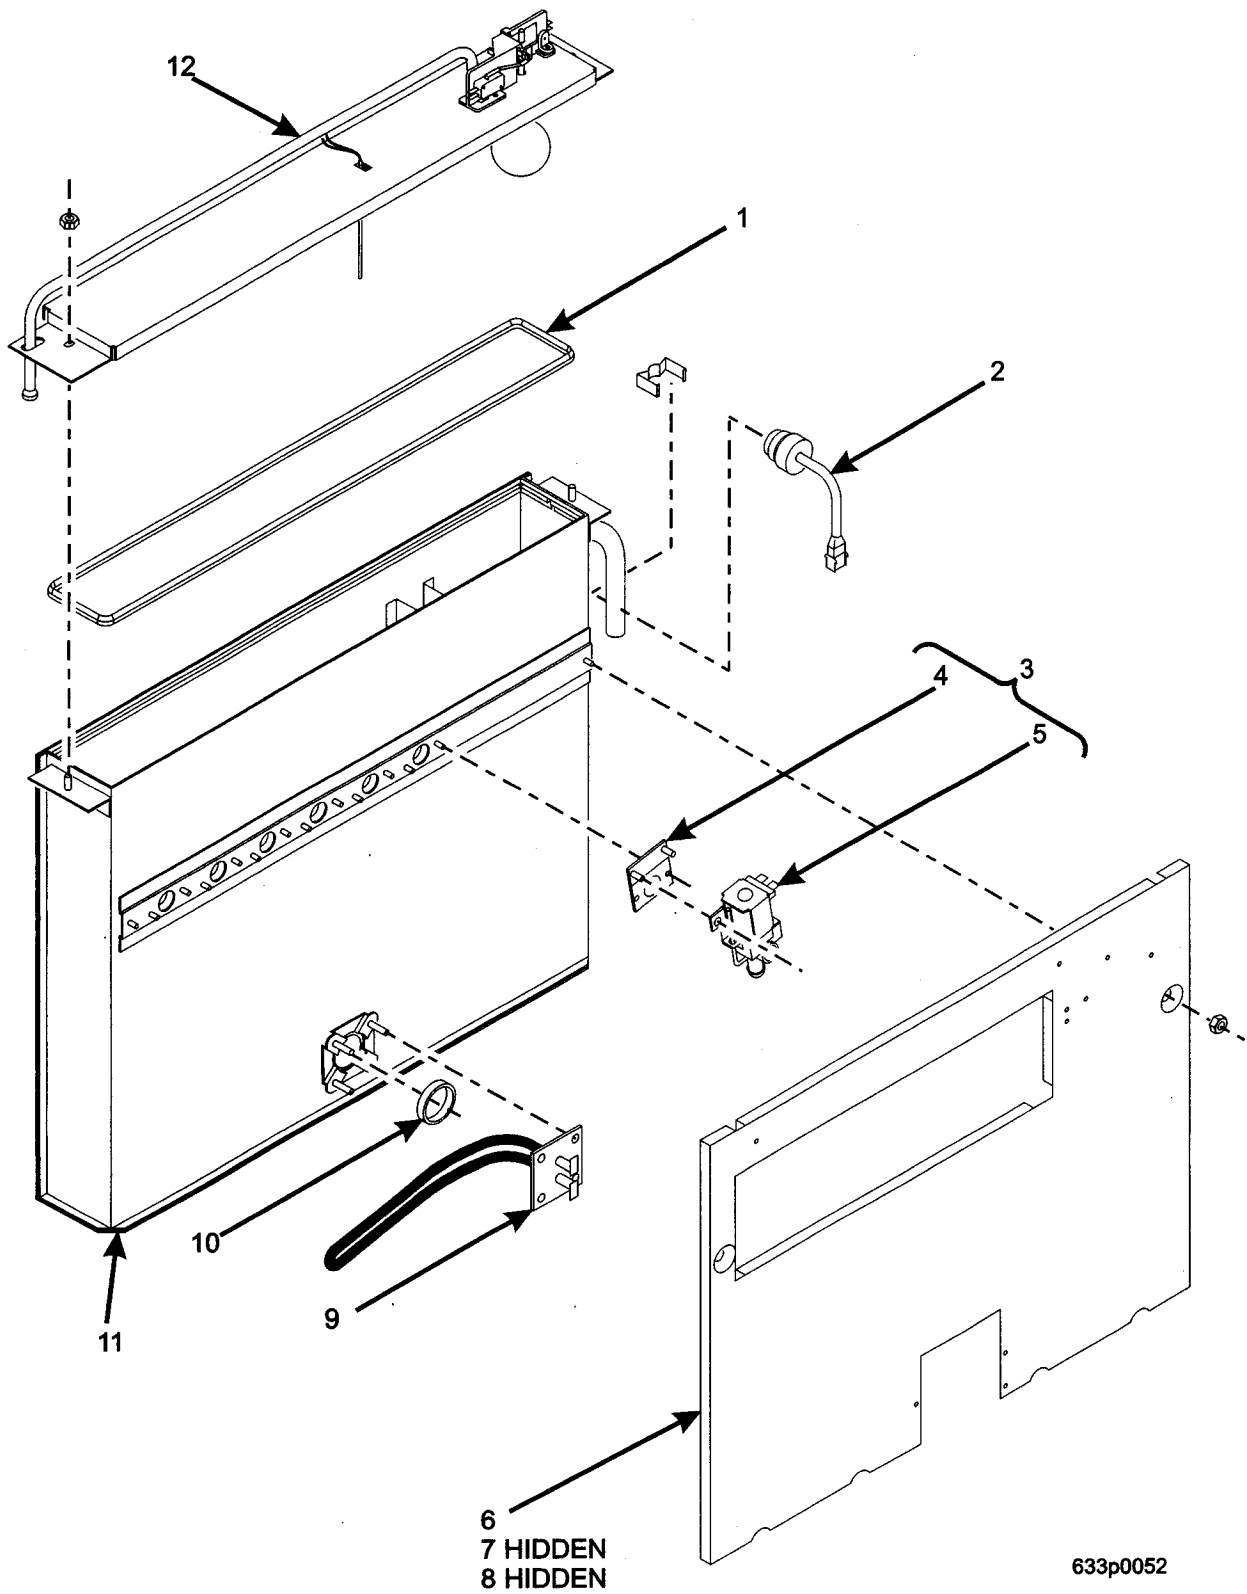

Hot Drink Center Parts Manual

633p0052

Figure 70. Hot Water Tank Assembly

Hot Drink Center Parts Manual

TABLE 70. HOT WATER TANK ASSEMBLY

INDEX	PART NUMBER	DESCRIPTION	QTY
-	6338044	WATER TANK ASSEMBLY - 115 V	1
	6338045	WATER TANK ASSEMBLY - 230 V	
1	6238026	GASKET - VULCANIZED - WATER TANK	1
2	6338003	THERMOSTAT ASSEMBLY - AUTO RESET	1
3	6238112X	VALVE ASSEMBLY - H.W.T. - 115V (INCLUDES THE FOLLOWING 5 ITEMS)	OPT.
4	6238113	VALVE - MOUNTING PLATE & STUD ASSEMBLY	1
5	6338053	VALVE - 120V - H.W.T.	1
	6238116X	VALVE ASSEMBLY - HWT - 230 V	
-	6338054	VENT - ELBOW - SIEBE K72876	1
-	6238074	"O" RING - .48 ID X .10 (NOT SHOWN)	1
-	9900081	NUT - #8-32 KEPS ZINC PLATE (NOT SHOWN)	1
6	6238075	COVER - FRONT - WATER TANK	1
7	6238137	INSULATION - TOP - HOT WATER TANK (NOT SHOWN)	1
8	6238136	INSULATION - BOTTOM - HOT WATER TANK (NOT SHOWN)	1
9	6338041	HEATER - 1250W - 120V	1
	6338042	HEATER - 2000W - 230V	
10	6238042	GASKET - HEATER	1
11	6338007	WELD ASSEMBLY - WATER TANK - 115V (SHOWN) (NOTE: THIS ASSEMBLY HAS A SINGLE OVERFLOW OUTLET)	1
	6338008	WELD ASSEMBLY - WATER TANK - 230V (NOTE: THIS ASSEMBLY HAS TWO OVERFLOW OUTLETS)	
12	6338046	LID ASSEMBLY - FINAL - H.W.T.	1