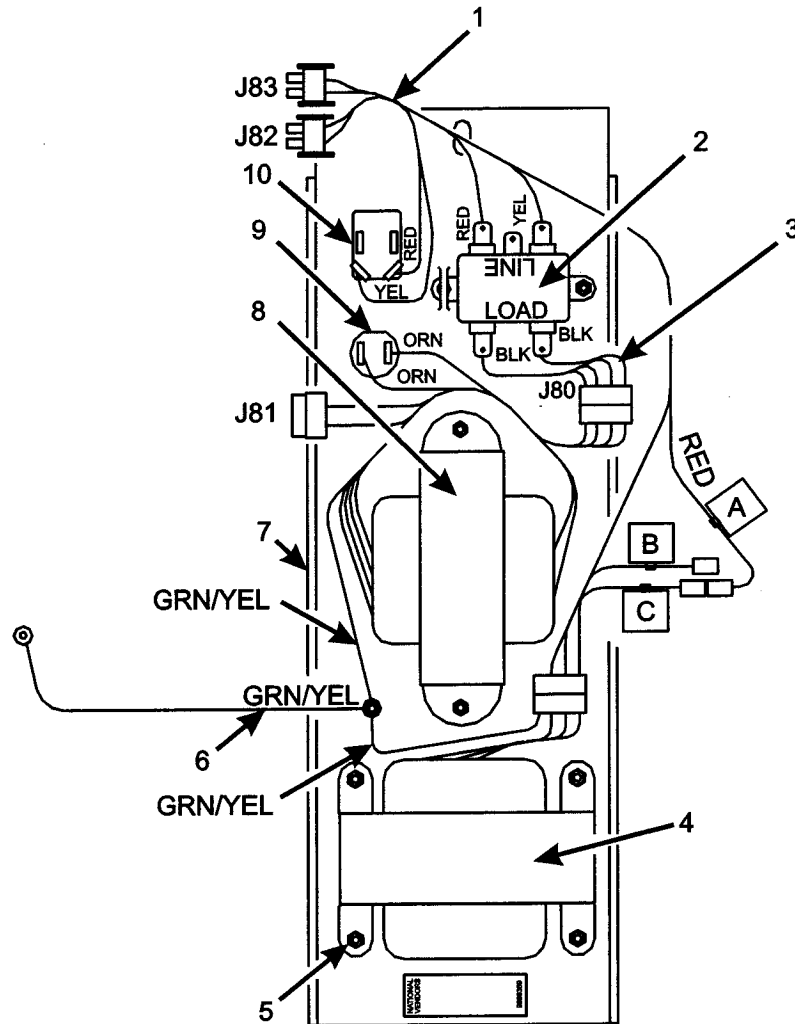

Hot Drink Center Parts Manual

633P0003

Figure 49. Power Panel Assembly (MEX.)

Hot Drink Center Parts Manual

TABLE 49. POWER PANEL ASSEMBLY (MEX.)

INDEX	PART NUMBER	DESCRIPTION	QTY
-	1701015	POWER PANEL ASSEMBLY - MEXICO	REF
1	1579015	HARNESS - POWER PANEL - MEXICO	1
2	9989100	INTERFERENCE FILTER	1
3	1579020	JUMPER - 120VAC TO TRANSFORMER	1
4	9989034	TRANSFORMER - AUTO - MEXICO	1
5	9900081	NUT #8-32 KEPS ZINC PLATE	1
6	9984165	JUMPER - GROUND WIRE	1
7	1571049	PLATE & STUD ASSEMBLY - POWER - MEXICO	1
8	9989042	TRANSFORMER - 115V/230V PRIMARY, 24V SECONDARY	1
9	9989674	CIRCUIT BREAKER - 4 AMP	1
10	9984624	SWITCH - DPST - TOGGLE - 20 AMP	1