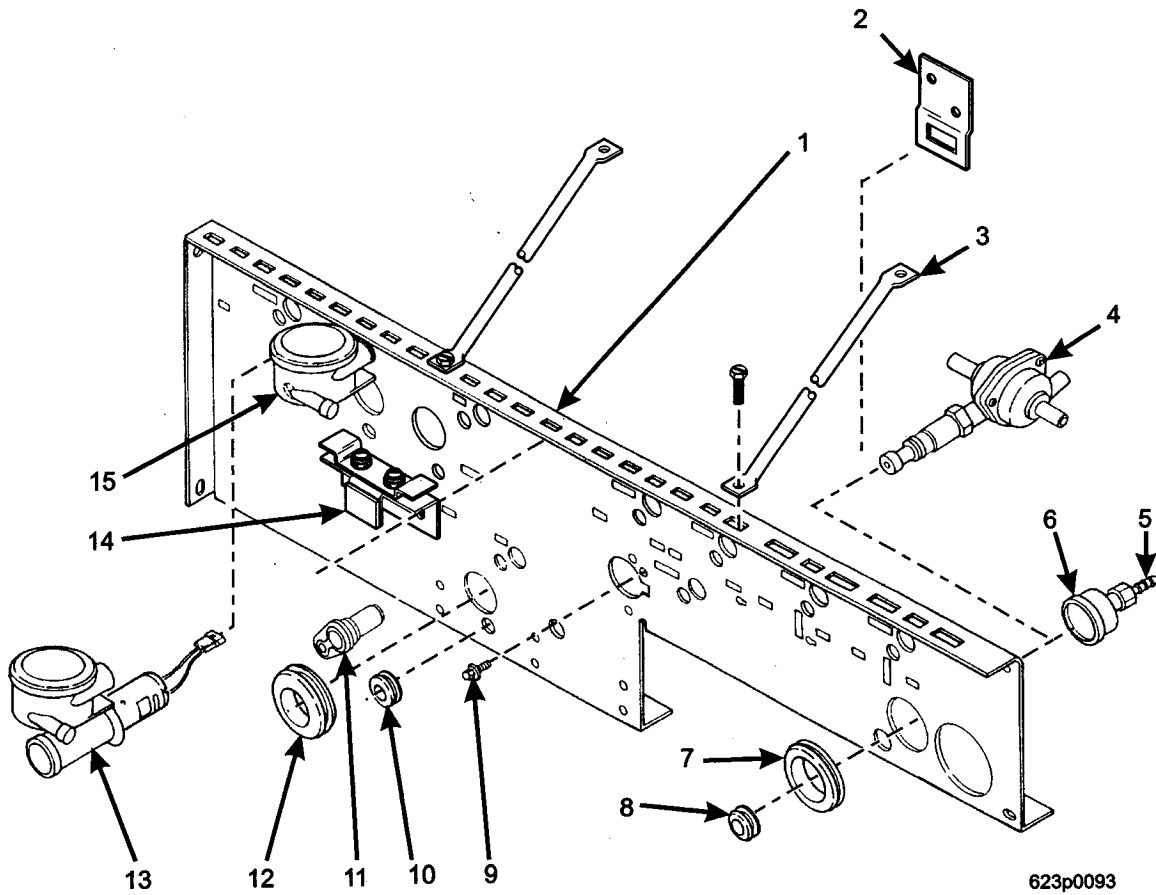

Hot Drink Center Parts Manual

623p0093

Figure 93. Canister Support Channel Assembly

Hot Drink Center Parts Manual

TABLE 93. CANISTER SUPPORT CHANNEL ASSEMBLY

INDEX	PART NUMBER	DESCRIPTION	QTY
1	6551002	CHANNEL ASSEMBLY - CANISTER SUPPORT	1
2	6231154	ADAPTER - MIXING BOWL MTG. (DUAL CONDIMENT ONLY)	1
3	6231533	BRACE CANISTER SUPPORT - UPPER	2
4	6234361	REGULATOR ASSEMBLY - SINGLE BREWER (FIGURE 94) *	1
	6234361	REGULATOR ASSEMBLY - DUAL BREWER (FIGURE 94)	
5	6204215	FITTING - 1/4 BARB X 1/8 FEMALE - NPT *	1
6	6108065	GAUGE - COMPRESSOR *	1
7	6237051	GROMMET - GAGE MOUNTING*	1
8	6237052	GROMMET - REGULATOR MOUNTING *	1
9	1451097	SCREW - #8-32 X .31 HEX HD T.F. - BLACK	5
10	2302223	GROMMET - 3/16	OPT
11	6237315	RETAINER - TUBE - MIXING BOWL	OPT
12	6237115	GROMMET - WHIPPER MOUNTING	OPT
13	-	MIXING BOWL AND WHIPPER ASSEMBLY (FIGURE 96)	-
14	6337057	CANISTER SUPPORT ASSEMBLY - LIGHTENER (CONSISTS OF THE FOLLOWING PARTS)	1
-	3102447	8-32 X 3/4 PHS TYPE 23 T/C-Z	2
-	6237170	BUSHING - CANISTER	2
-	6337058	BRACKET - CANISTER FRONT	1
-	6237174	SUPPORT - CANISTER FRON	1
-	6237356	VIBRATION ISOLATOR - .375 DIA	2
15	-	MIXING BOWL ASSEMBLY	-

* USED ON FRESH BREW MODELS ONLY