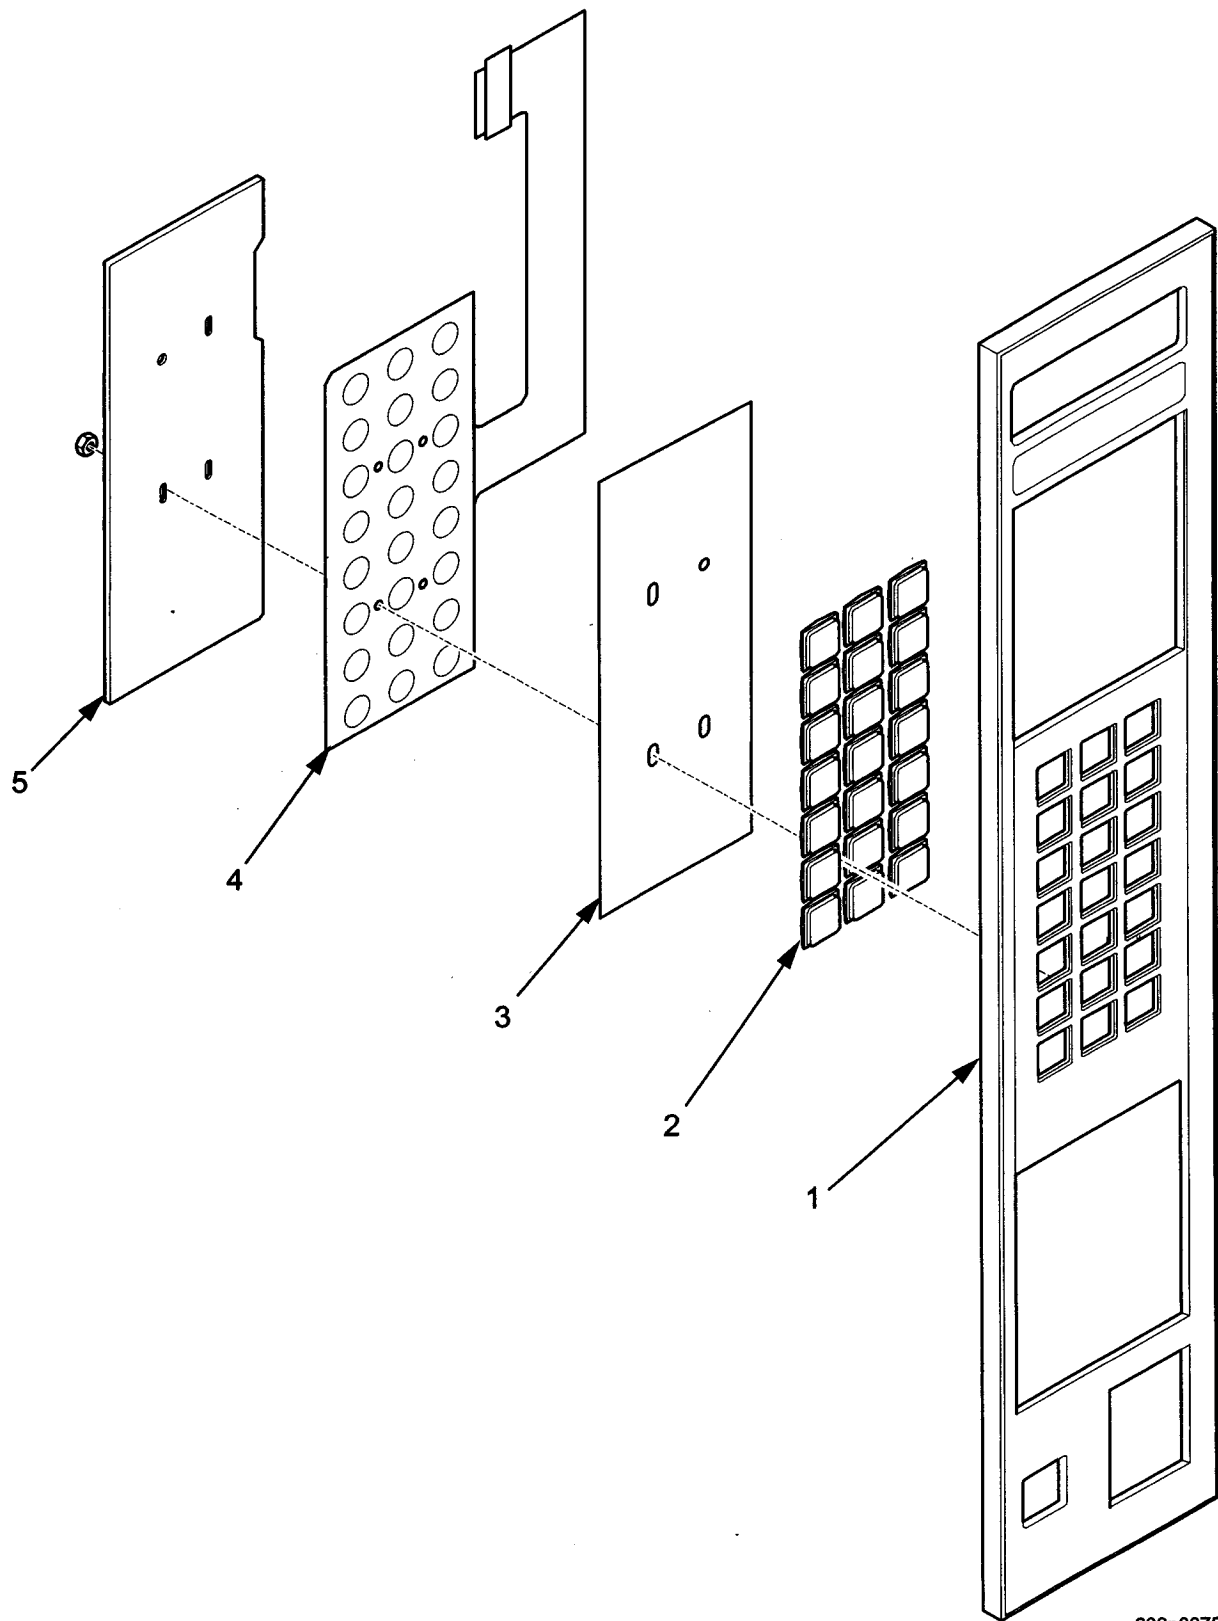

Hot Drink Center Parts Manual

639p0075

Figure 41. Monetary Panel Assembly (Part 3 of 3)

Hot Drink Center Parts Manual

TABLE 41. MONETARY PANEL ASSEMBLY (PART 3 OF 3)

INDEX	PART NUMBER	DESCRIPTION	QTY
-	1575098	FACE PLATE ASSEMBLY - WITH COIN	-
	1575099	FACE PLATE ASSEMBLY - NO COIN	
1	1575001	SELECTION PANEL (WITH COIN OPTION)	1
	1575043	FACE PLATE ASSEMBLY (NO COIN OPTION)	
2	1472251	LENS - PUSHBUTTON	21
3	1575010	LETTER SHEET - SELECTION SWITCH	1
4	9984630	MEMBRANE SWITCH ASSEMBLY - SELECT	1
5	1575091	PLATE - SELECT SWITCH - BACK UP - W/STUD	1
6	1475089	1/8" NUT - SELF-THREADING	4