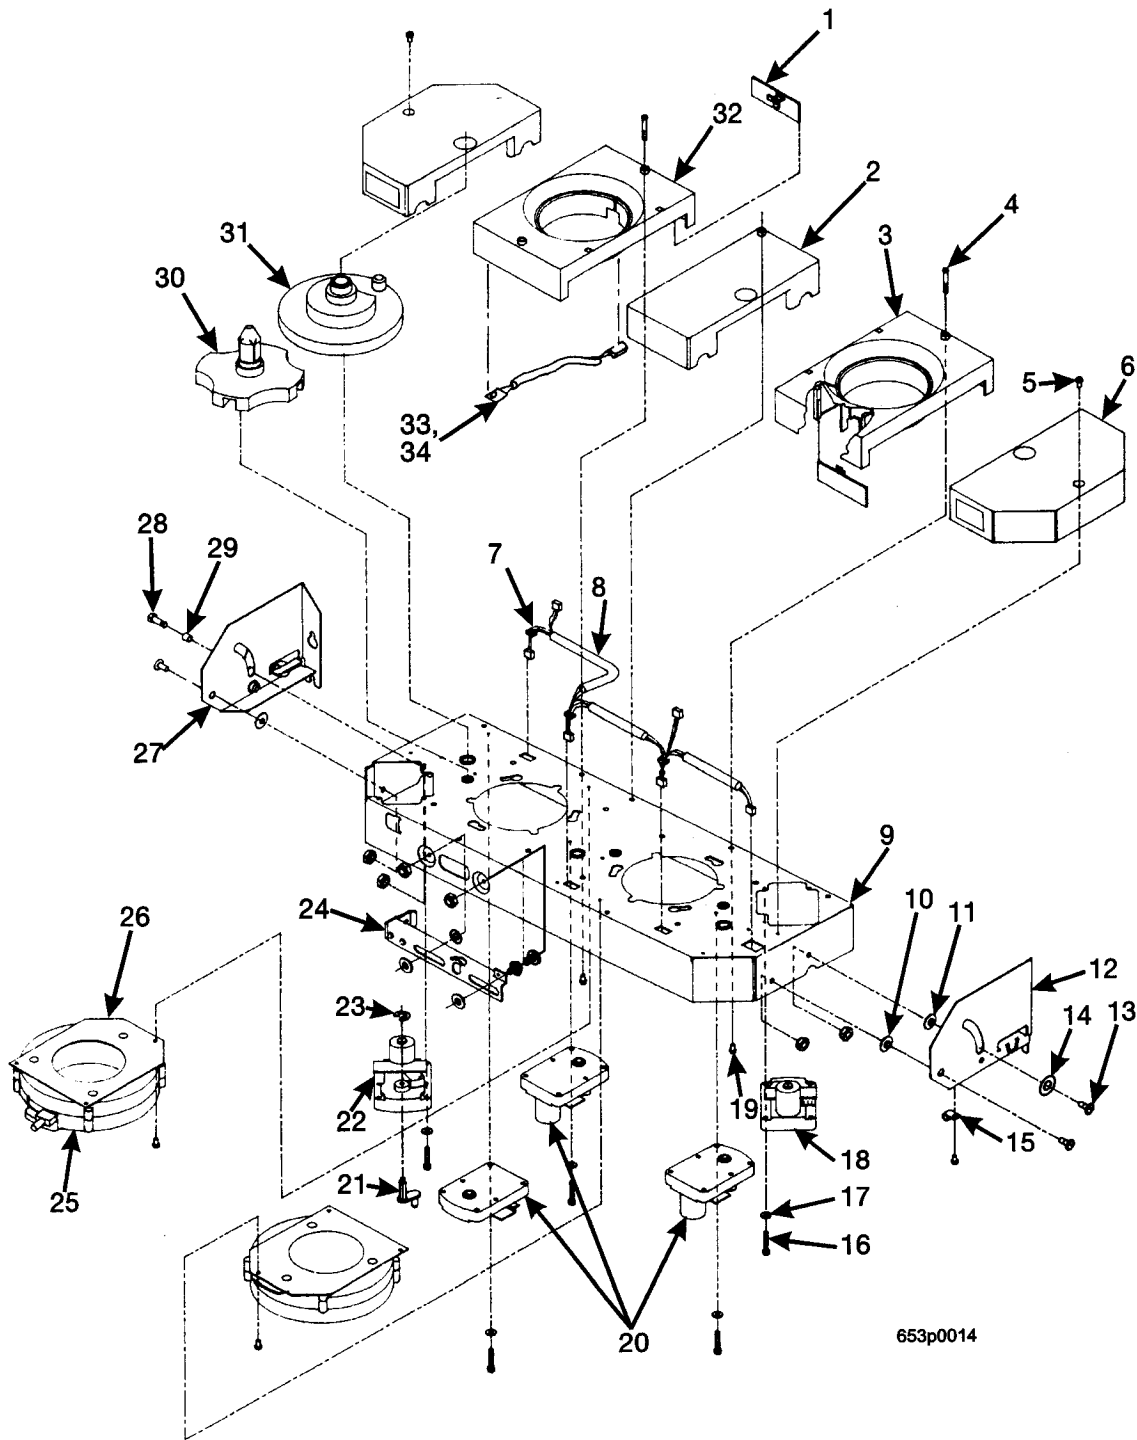

Hot Drink Center Parts Manual

653p0014

Figure 23. Mechanism Assembly

Hot Drink Center Parts Manual

TABLE 23. MECHANISM ASSEMBLY

INDEX	PART NUMBER	DESCRIPTION	QTY
-	6233101	MECHANISM ASSEMBLY - 11 COLUMN	REF
1	6233105	PCB ASSEMBLY - DETECTOR - CUP SENSOR	2
2	6233082	COVER - CENTER - MOTOR	1
3	6233104	COVER AND LED ASSEMBLY (INCLUDES INDEX NUMBERS 32 THROUGH 34)	2
4	6233077	BOLT - #1/4 X 20 X 2.38 HHS	2
5	1451097	SCREW - #8-32 X .31 HEX T.F. - BLACK	9
6	6233010	COVER - END	2
7	6233072	GROMMET - STRAIN RELIEF	3
8	6239048	HARNESS - CUP MECHANISM	1
9	6233016	BASE PLATE - 11 COLUMN	1
10	4041241	NUT - 1/4 20 SELF LOCKING	8
11	6233028	BUSHING	7
12	6233019	BRACKET - MECHANISM MOUNTING - LEFT	1
13	6233021	SCREW - 1/4 X 20 X .5 HEX HD	7
14	6404034	WASHER	5
15	1452139	RETAINER HARNESS	1
16	1457027	8-32 X .81 HHSI TAPTITE	15
17	9900034	WASHER - STEEL 3/8 X .170 X .032	15
18	6233056	MOTOR AND CRANK ARM ASSEMBLY (INCLUDES INDEX NUMBERS 21 THROUGH 23)	2
19	6233065	SCREW - #8-16 X .38 PLASTIC HHS	8
20	1577035	MOTOR AND PCB ASSEMBLY	3
21	6233058	CRANK ARM AND ROLLER ASSEMBLY	1
22	1577035	MOTOR AND PCB ASSEMBLY	1
23	9900113	RETAINING RING - E TYPE .21	1
24	6233031	ACTUATOR ASSEMBLY - CUP RING (FIGURE 25)	2
25	6330008	CUP RING ASSEMBLY (FIGURE 24)	2
26	6233001	PLATE - CUP RING MOUNTING	2
27	6233057	MOUNTING BRACKET ASSEMBLY - RIGHT (FIGURE 26)	1
28	1141054	1/4 - 20 X 3/4 HEX HEAD BOLT ZIP	1
29	6233062	SPACER - .260 ID X .340D X .312	1
30	6233014	INDEX PLATE - GENEVA	3
31	6233013	DRIVER - GENEVA	3
32	6233012	COVER - CENTER	1
33	6233106	HARNESS - CUP DETECT/LED JUMPER	1
34	6233107	PCB ASSEMBLY - LED - CUP SENSOR	1
-	4733035	SPRING - CUP RELEASE ARM (NOT SHOWN)	2