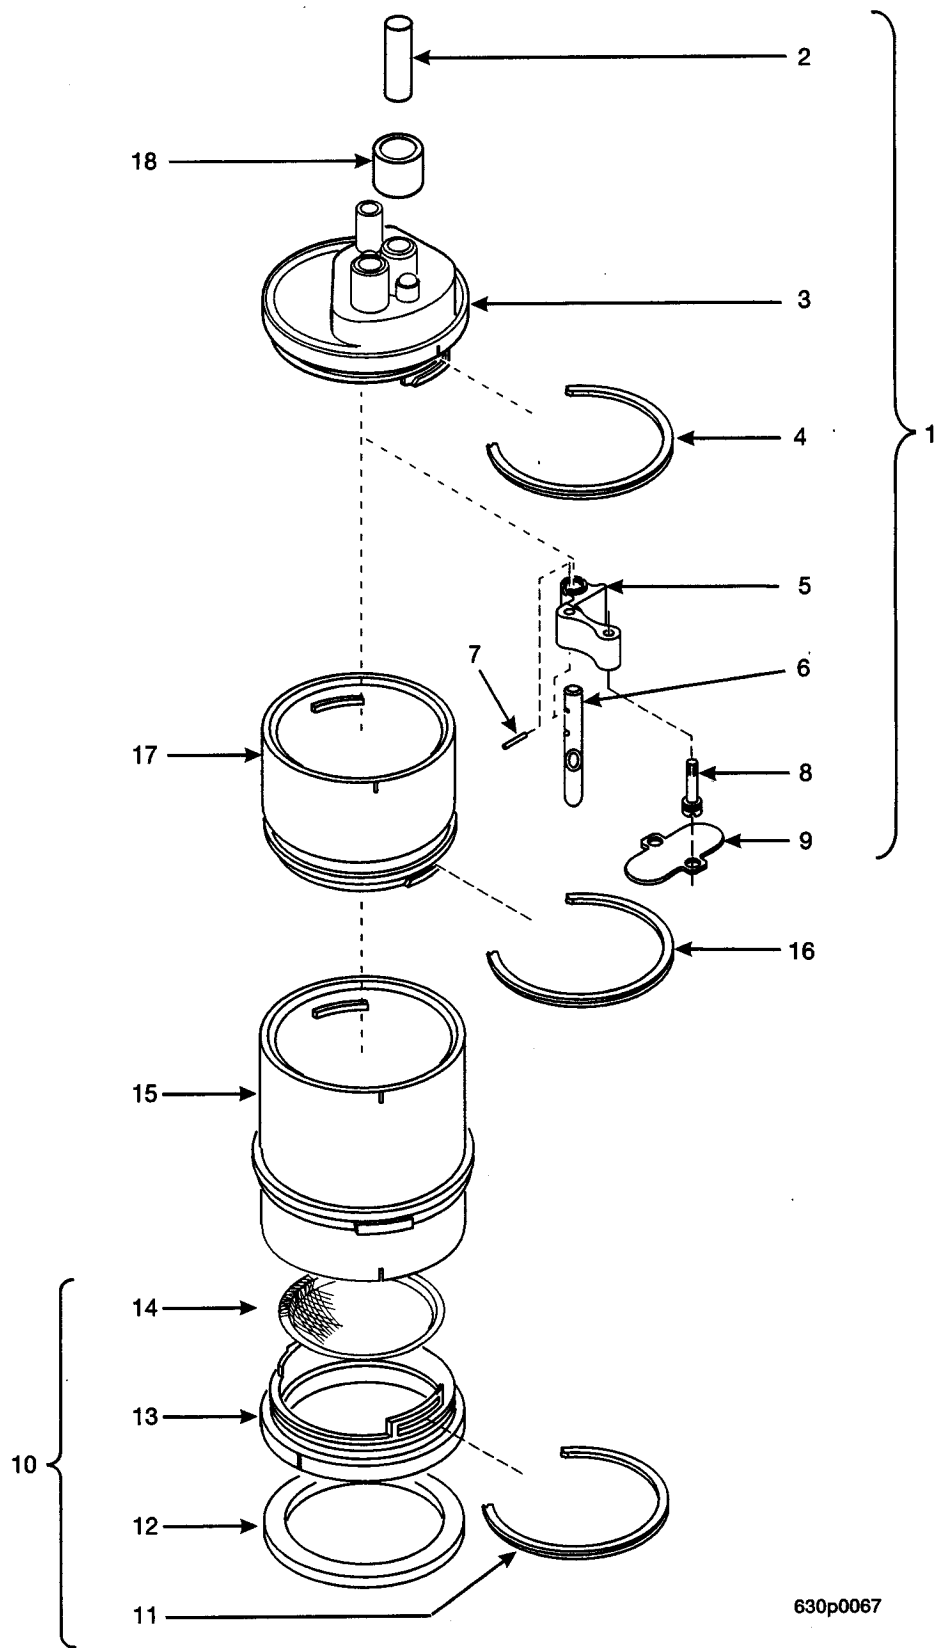

Hot Drink Center Parts Manual

6330067

Figure 54. Barrel Assembly - Single Brewer

Hot Drink Center Parts Manual

TABLE 54. BARREL ASSEMBLY - SINGLE BREWER

INDEX	PART NUMBER	DESCRIPTION	QTY
-	6234328	BARREL ASSEMBLY - SINGLE BREWER	REF
1	6134152	MANIFOLD ASSEMBLY - HOSE-BREW BARREL (INCLUDES INDEX NUMBERS 2 THROUGH 9)	1
2	6134192	PLUG BREWER MANIFOLD	1
3	6134178	MANIFOLD & INSERT ASSEMBLY - BREWER	1
4	6104193	QUAD RING SEAL	1
5	6204229	DEFLECTOR - MANIFOLD	1
6	6134197	TUBE - AIR JET	1
7	6106107	ROLL PIN	1
8	6134173	SHOULDER SCREW	2
9	6134155	VALVE - MANIFOLD - BREWER BARREL	1
10	6234305	LOWER INSERT ASSEMBLY - BREWER BARREL (INCLUDES INDEX NUMBERS 11 THROUGH 14)	1
11	6104193	QUAD RIND SEAL	1
12	6234375	SEAL - BREWER	1
13	6104181	LOWER INSERT BREWER BARREL	1
14	6234302	SCREEN - BREWER BARREL	1
15	6104184	BREWER BARREL	1
16	6104193	QUAD RING SEAL	1
17	6234213	EXTENTION - BREWER BARREL	1
18	6234207	TUBE - .375 ID X .562 OD X .75 L	1