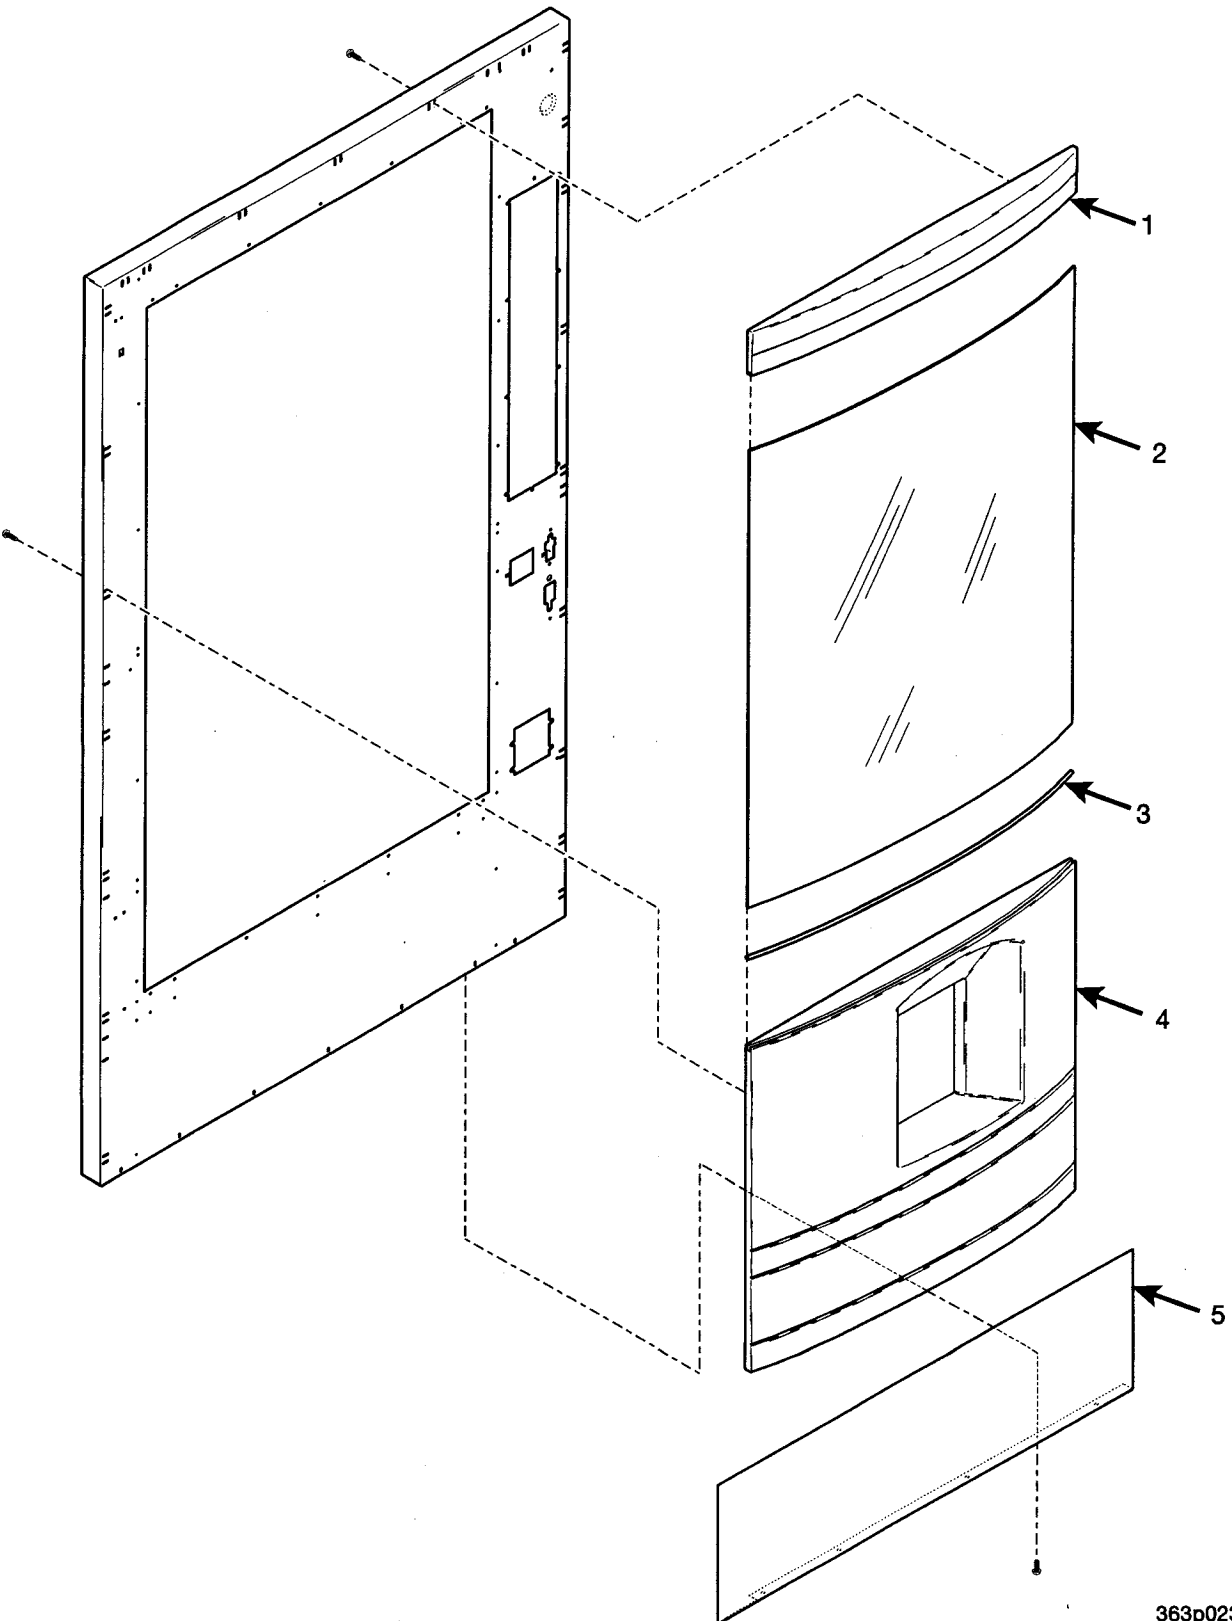

Hot Drink Center Parts Manual

363p0233

Figure 4. Trim - Millennium Style (Part 2 of 3)

Hot Drink Center Parts Manual

TABLE 4. TRIM - MILLENNIA STYLE (PART 2 OF 3)

INDEX	PART NUMBER	DESCRIPTION	QTY
1	1572218	HORIZONTAL TRIM - TOP - 38" - "H-1	1
	1572431	HORIZONTAL TRIM - TOP - 38" - SELECTA WHITE	
-	1572236	DECAL - DOOR TRIM - HORIZONTAL - 38" (NOT SHOWN) (USED WITH INDEX 1)	1
2	6332049	GLASS - CURVED FRONT - 38.31" - H.D.C.	1
3	1572235	GASKET - GLASS	1
4	6332147	HORIZONTAL TRIM	1
5	1572327	PANEL - BOTTOM TRIM - GRAY	1
	1572432	PANEL - BOTTOM TRIM - SELECTA WHITE