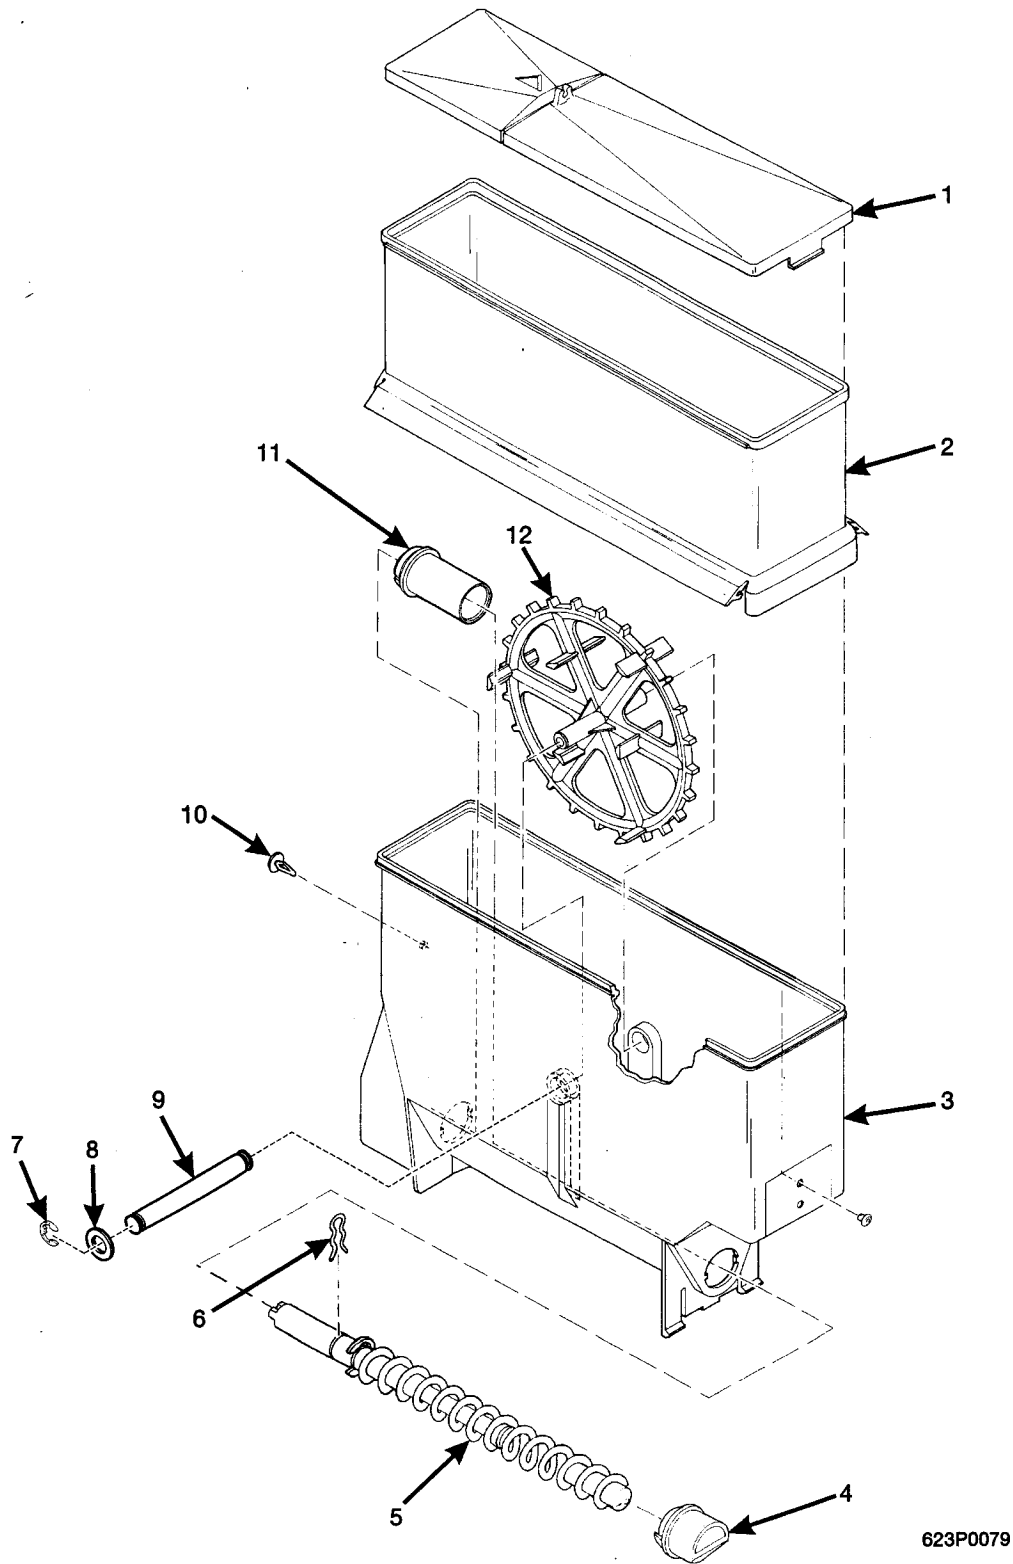

Hot Drink Center Parts Manual

623P0079

Figure 88. Canister Assembly 6237449

Hot Drink Center Parts Manual

TABLE 88. CANISTER ASSEMBLY 6237449

INDEX	PART NUMBER	DESCRIPTION	QTY
-	6237449	CANISTER ASSEMBLY - 1 SLV - W/MIXING	-
1	6237023	LID - CANISTER	1
2	6237008	SLEEVE - CANISTER 4 IN	1
3	6237176	BASE - CANISTER	1
4	6237063	NOZZLE - DISPENSING - CANISTER	1
5	6237178	AUGER AND SHAFT ASSEMBLY (INCLUDES THE NEXT 3 ITEMS)	1
-	6237015	AUGER-CANISTER	1
-	6237025	RETAINING RING-"E"-.500	1
-	6337016	SHAFT-AUGER-LONG	1
6	6337020	CLIP - SPRING	1
7	9900415	RETAINING RING REINF E TYP.1	2
8	6237116	WASHER - SEAL - WEAR PLATE	2
9	6237167	SHAFT - CANISTER	1
10	6237053	FASTENER - PUSH IN	1
11	6237014	BEARING - CANISTER	1
12	6237181	MIXING WHEEL	1