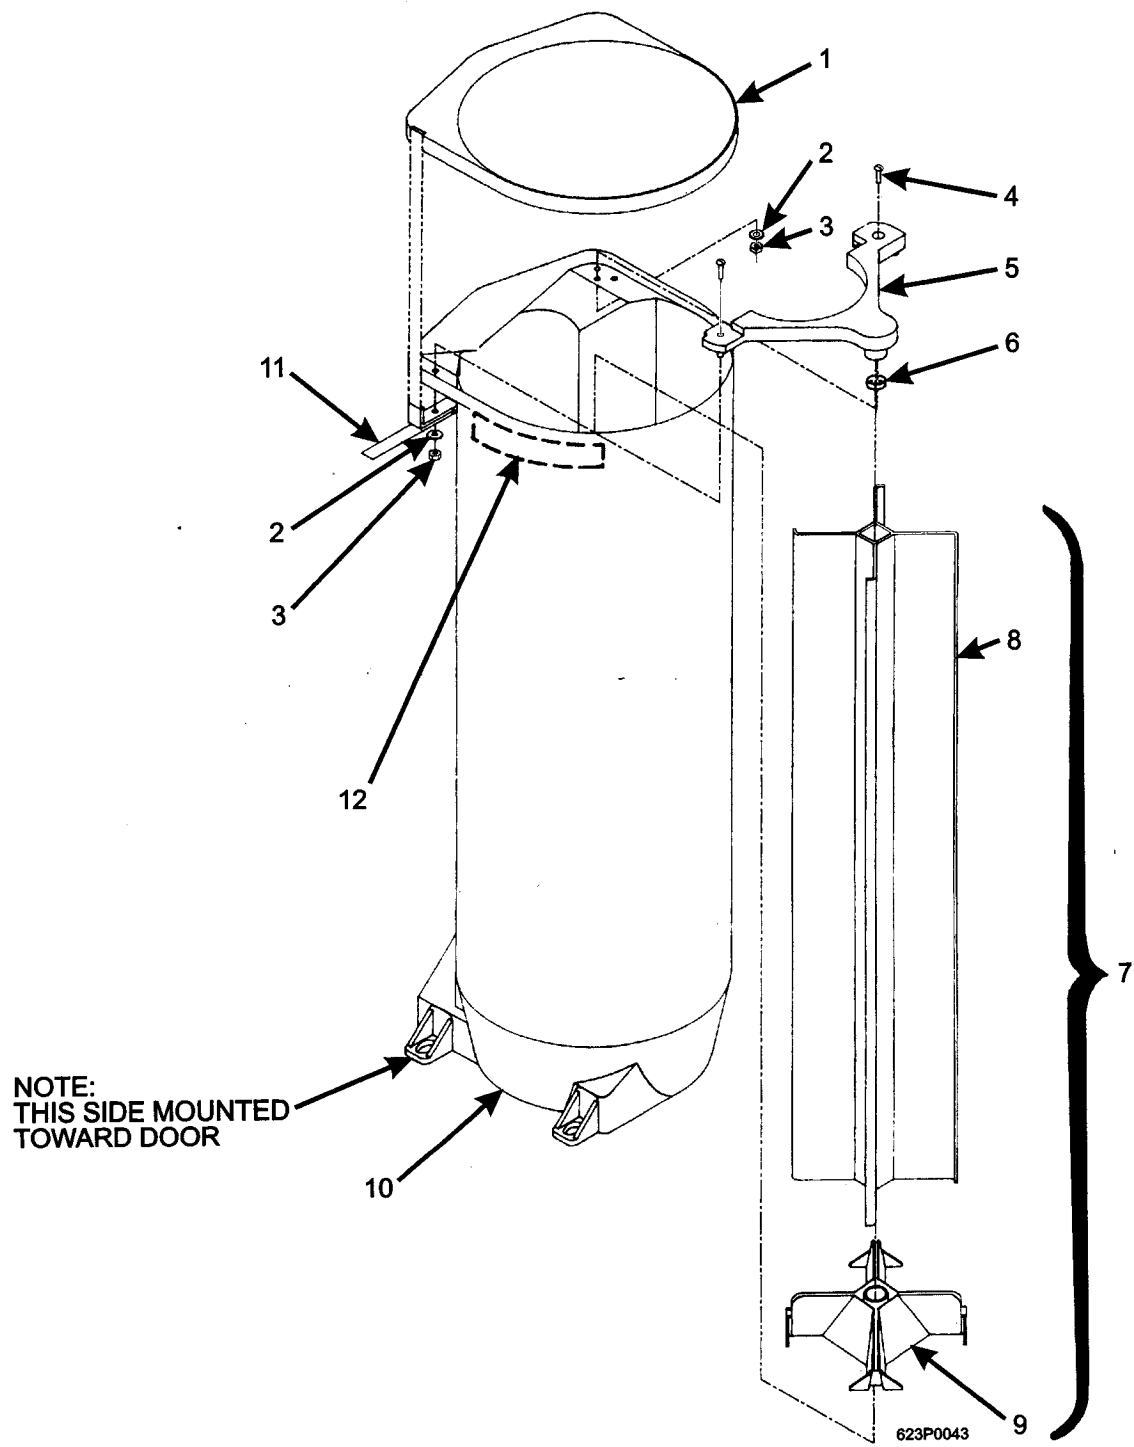

TABLE 21. TURRET AND CANISTER ASSEMBLY - 4 COLUMN

Hot Drink Center Parts Manual

Figure 21. Turret and Canister Assembly - 4 Column

Hot Drink Center Parts Manual

TABLE 21. TURRET AND CANISTER ASSEMBLY - 4 COLUMN

INDEX	PART NUMBER	DESCRIPTION	QTY
-	6233103	TURRET AND CANISTER ASSEMBLY - 4 COLUMN	REF
1	6233089	LID - CANISTER - 4	1
2	6138181	WASHER PLATE	2
3	9900081	NUT - #8-32 KEPS	2
4	9900115	SCREW - #8-32 X 3	2
5	6233030	BEARING TURRET	1
6	2302053	SPACER CUP	1
7	6233109	TURRET ASSEMBLY 1B (INCLUDES INDEX NUMBER 8 AND 9)	1
8	6233061	TURRET CENTER	1
9	6233048	BASE - TURRET	1
10	6233088	CANISTER - CUP -4	1
11	6333003	STRAP - CANISTER	1
12	6233095	LABEL - FILL LINE	1