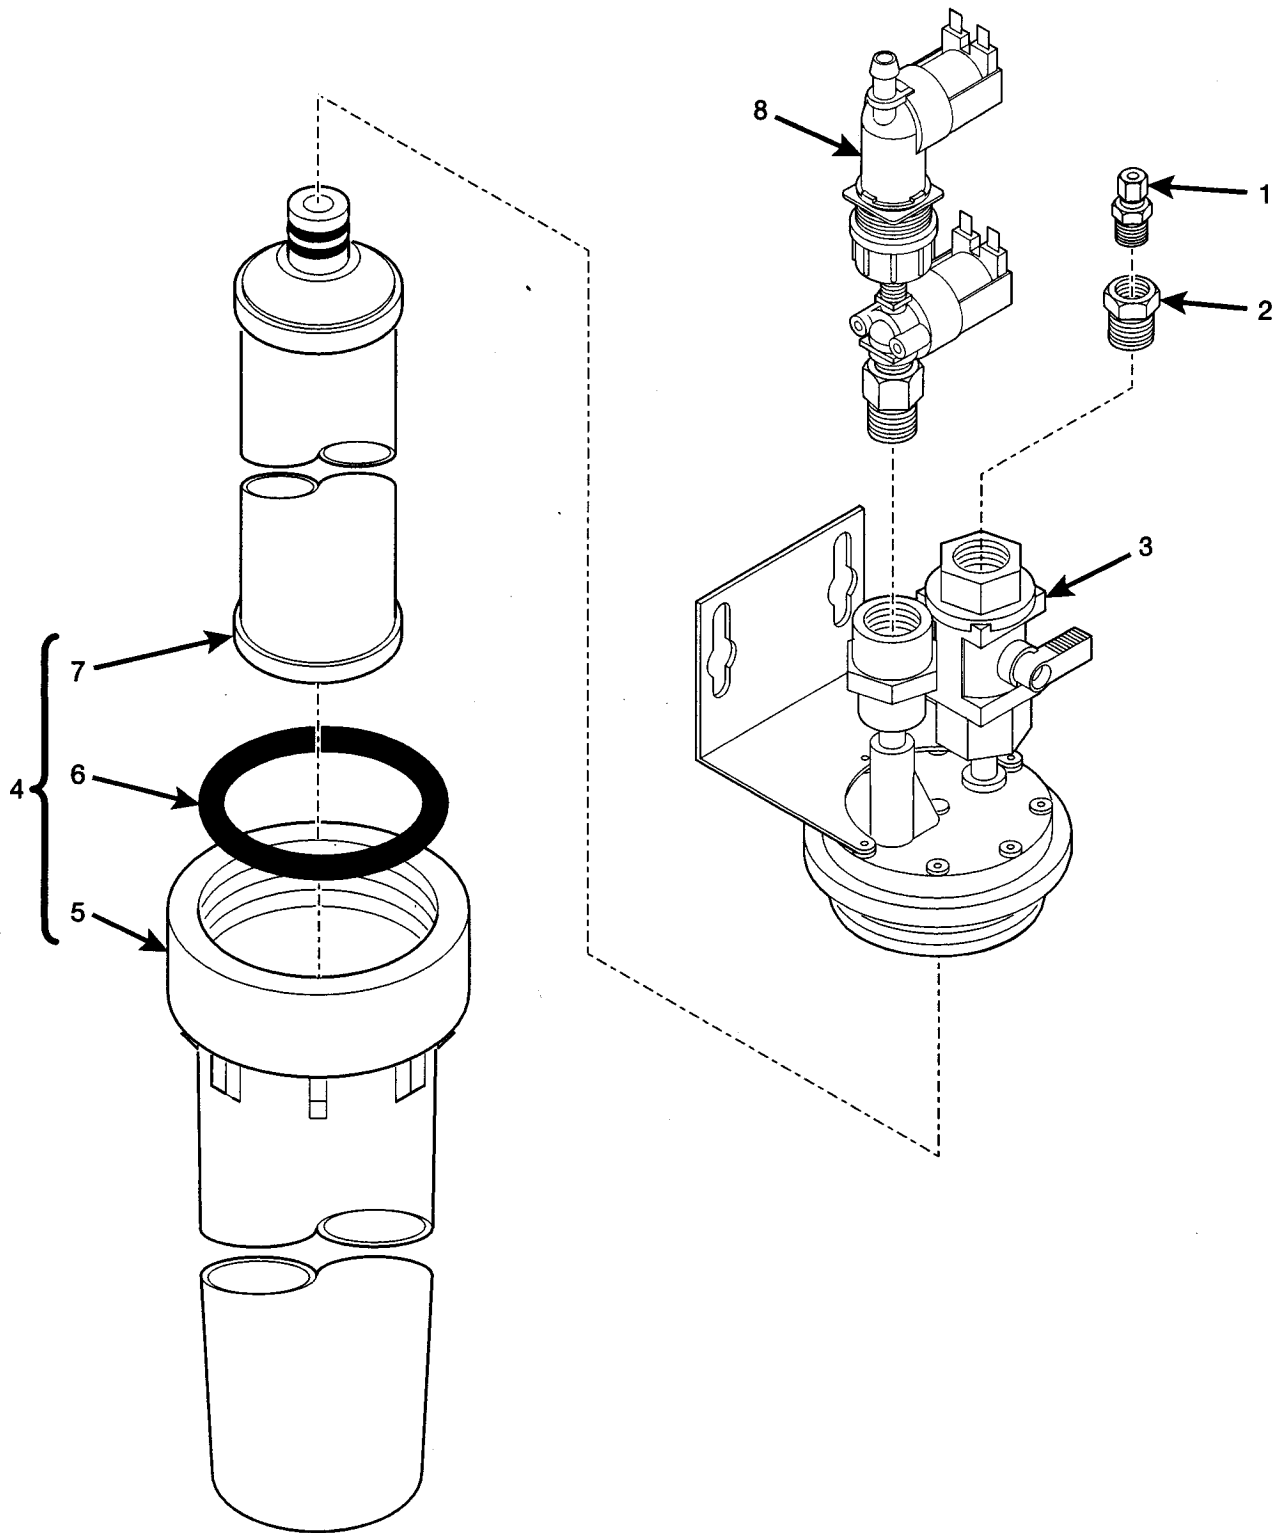

Hot Drink Center Parts Manual

634p0017

Figure 68. Water Supply - With Hydrolife Option

Hot Drink Center Parts Manual

TABLE 68. WATER SUPPLY - WITH HYDROLIFE OPTION

INDEX	PART NUMBER	DESCRIPTION	QTY
1	6408119	MALE CONNECTOR - BRASS #4-4 - FBI 2-B	1
2	6408117	BUSING - 1/4 X 3/8 - BRASS - 209P-6-4	1
3	6338027	HEAD - BRACKET ASSEMBLY	1
4	6408028	HOUSING, CARTRIDGE "O" RING	1
5	-	HOUSING (NOT AVAILABLE SEPERATELY)	1
6	-	"O" RING (NOT AVAILABLE SEPERATELY)	1
7	6408027	WATER FILTER CARTRIDE - HYDROLIFE	1
8	3158061	VALVE ASSEMBLY - WATER INLET - 115V	1
	6408003	VALVE ASSEMBLY - WATER INLET - U.K. - 230V