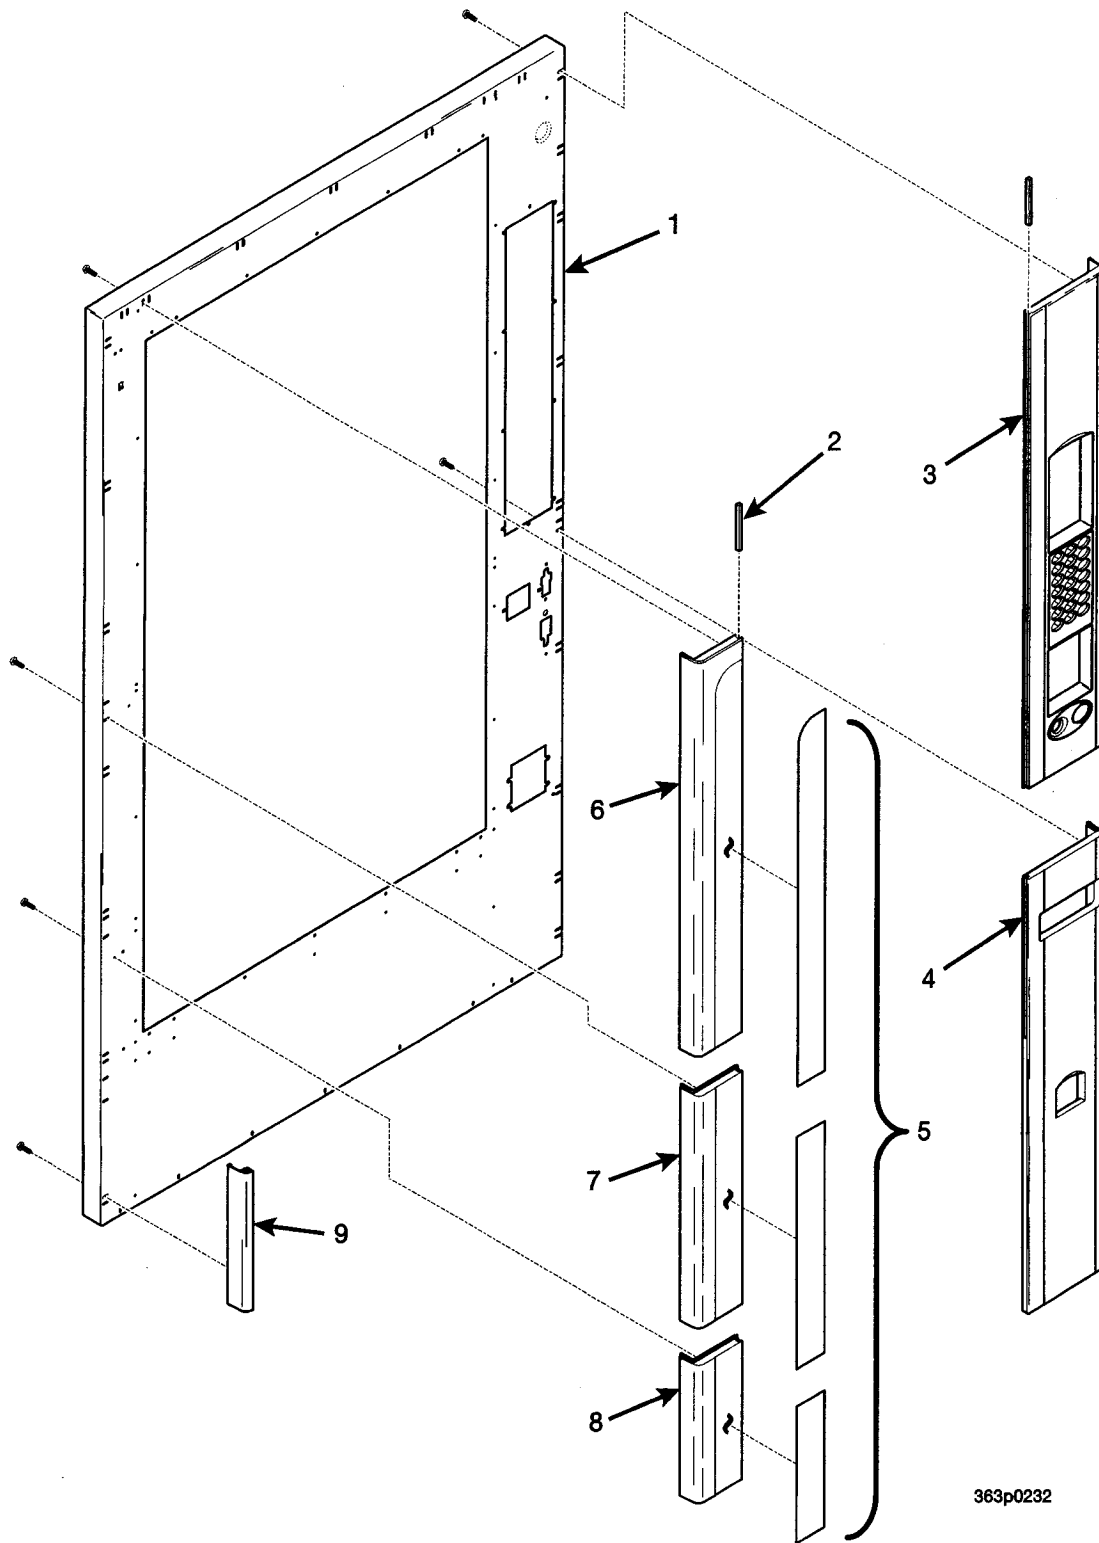

Hot Drink Center Parts Manual

Figure 3. Trim - Millennia Style (Part 1 of 3)

Hot Drink Center Parts Manual

TABLE 3. TRIM - MILLENNIA STYLE (PART 1 OF 3)

INDEX	PART NUMBER	DESCRIPTION	QTY
1	1572072	DOOR WELD ASSEMBLY - BLACK	1
	1572429	DOOR WELD ASSEMBLY - SELECTA WHITE	
2	1572259	FILLER - GROOVE - SHORT	2
	4872018	FILLER - GROOVE - SHORT - SELECTA WHITE	
3	1572254	RIGHT PANEL - MONETARY & BUTTON ASSEMBLY (FIGURE 5)	1
4	1572214	RIGHT HAND TRIM - LOWER - "B	1
5	1572258	DECAL - DOOR TRIM - VERTICAL ASSEMBLY	1
6	1572215	LEFT HAND TRIM - UPPER - "C	1
	4872007	LEFT HAND TRIM - UPPER - SELECTA WHITE	
7	1572216	LEFT HAND TRIM - MIDDLE - "D	1
	4872008	LEFT HAND TRIM - MIDDLE - SELECTA WHITE	
8	1572217	LEFT HAND TRIM - BOTTOM - "E	1
	4872009	LEFT HAND TRIM - BOTTOM - SELECTA WHITE	
9	1572267	TRIM - LOWER - DOOR SIDE - GRAY	1
	4872013	TRIM - LOWER - DOOR SIDE - SELECTA WHITE	