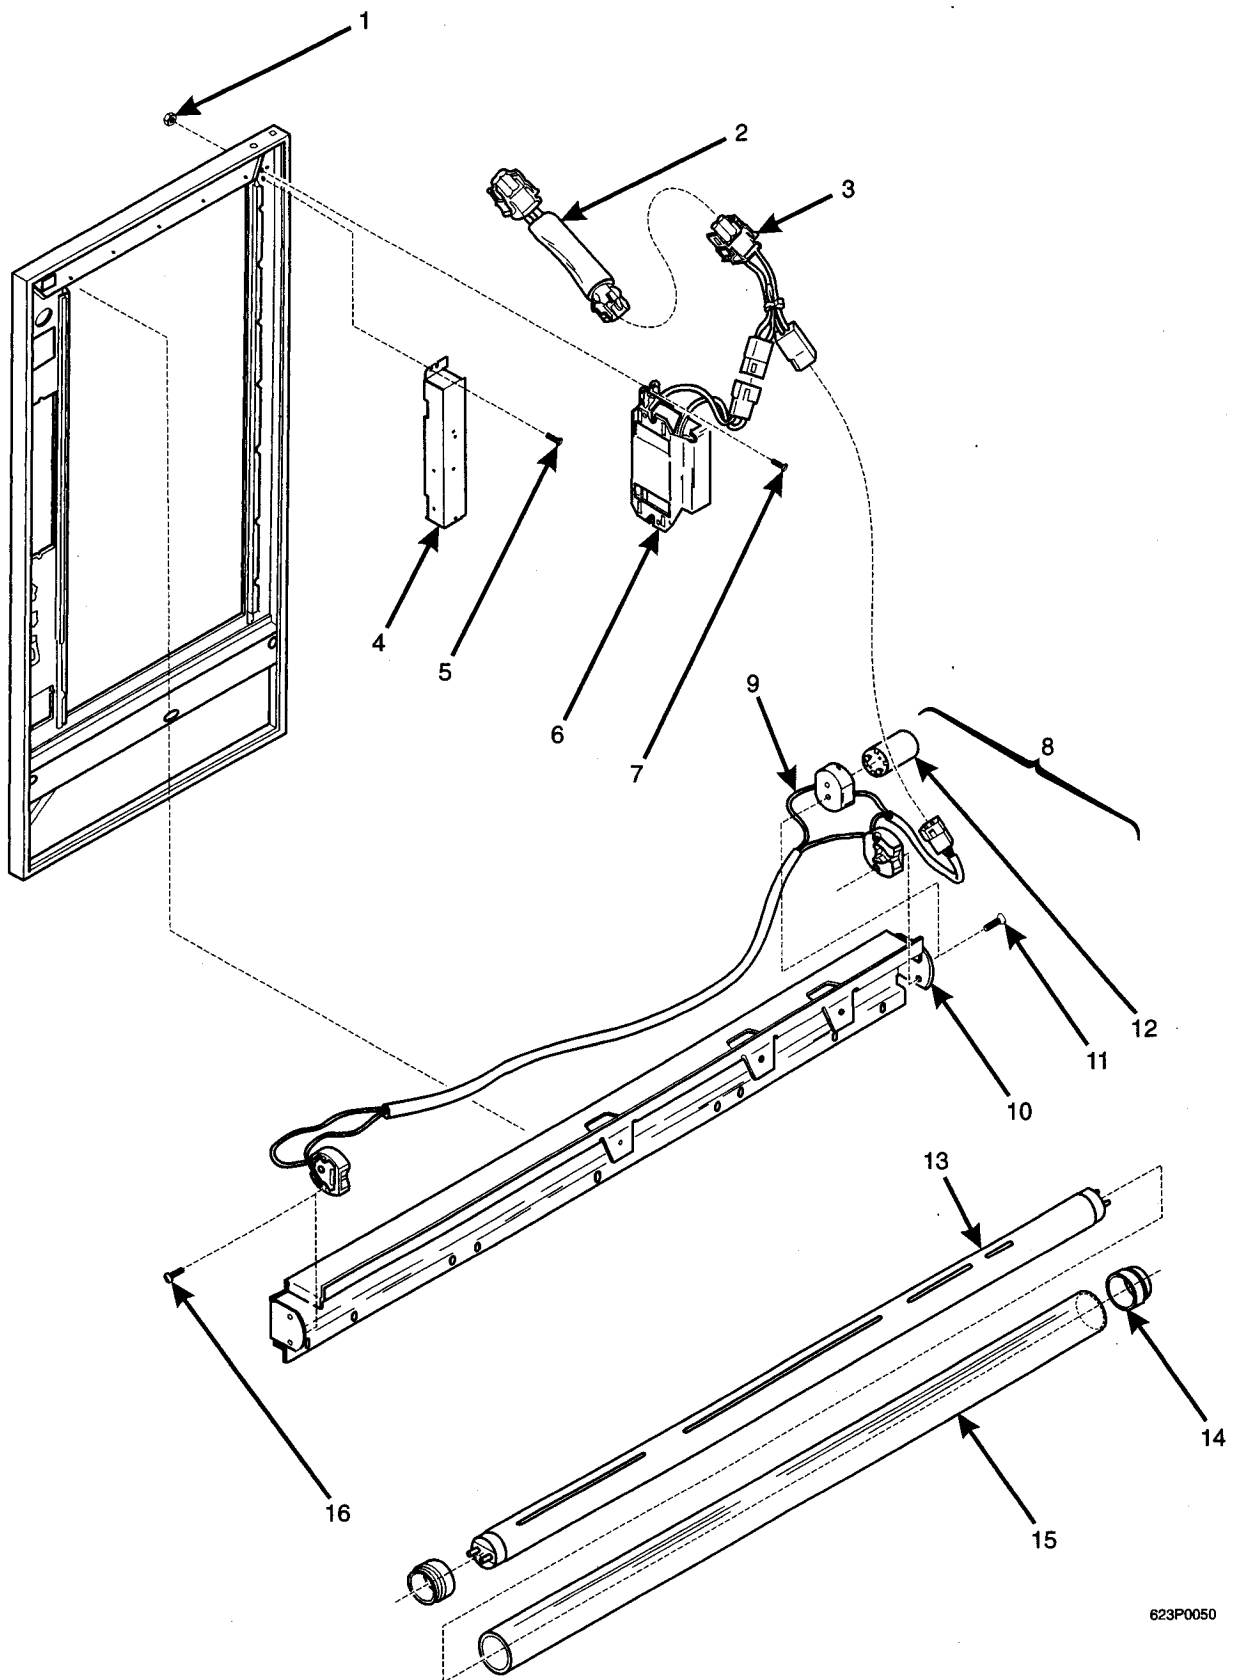

Hot Drink Center Parts Manual

TABLE 15. AUTOMATIC DELIVERY DOOR

INDEX	PART NUMBER	DESCRIPTION	QTY
-	6239026	HARNESS - AUTO DOOR (NOT SHOWN) (TABLE 100)	1
-	1452139	RETAINER - HARNESS (NOT SHOWN)	3
1	1477020	GEAR - TRAY	1
2	1477113	COUPLING - SPIRAL	1
3	5220108	SWITCH	1
5	1577035	MOTOR AND PCB ASSEMBLY	1
6	6232263	COVER - MOTOR - VEND DOOR	1
7	6232098	TRACK - GEAR RACK	1
8	6232172	TRACK - VEND DOOR	1
9	6232096	STOP - VEND DOOR	1
10	6232084	SPOOL - SPRING	1
11	6232065	DOOR - VEND	1
12	6232091	SPRING - VEND DOOR	1
13	6232085	SHAFT - SPOOL	1
14	3108141	SPRING COVER AIR GAP	1
15	6232160	PLATE ASSEMBLY - RACK	1
16	6234106	RACK - BREWER	1
17	6232089	HOUSING - SPRING	1
18	6332143	BRACE - CUP MECH	1

Hot Drink Center Parts Manual

623P0050

Figure 16. Fluorescent Lamp Assembly and Ballast (Standard and Millennium Styles)