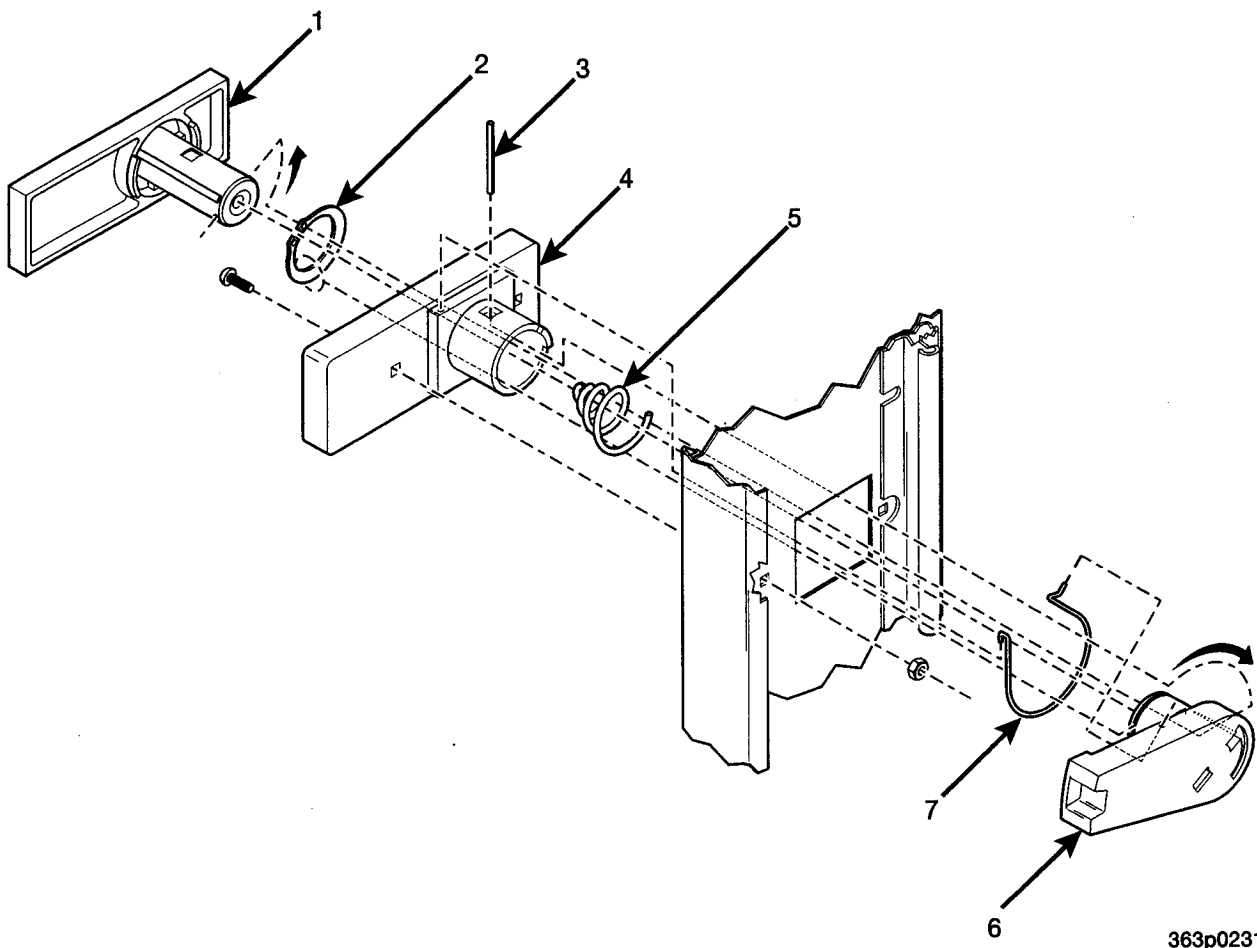

Hot Drink Center Parts Manual

Figure 14. Millennium Door Lock and Handle Assembly

Hot Drink Center Parts Manual

TABLE 14. MILLENNIA DOOR LOCK AND HANDLE ASSEMBLY

INDEX	PART NUMBER	DESCRIPTION	QTY
1	1572397	LEVER - HANDLE	1
2	1572199	RETAINING RING - LOCK ACTUATOR	1
3	6104218	ROLL PIN 1/8 X 1 1/8	1
4	1572396	BASE - LOCK HANDLE	1
5	1572203	SPRING - LOCK	1
6	1572398	ACTUATOR - LOCK BAR	1
7	1572204	SPRING - LIFT - ACTUATOR	1