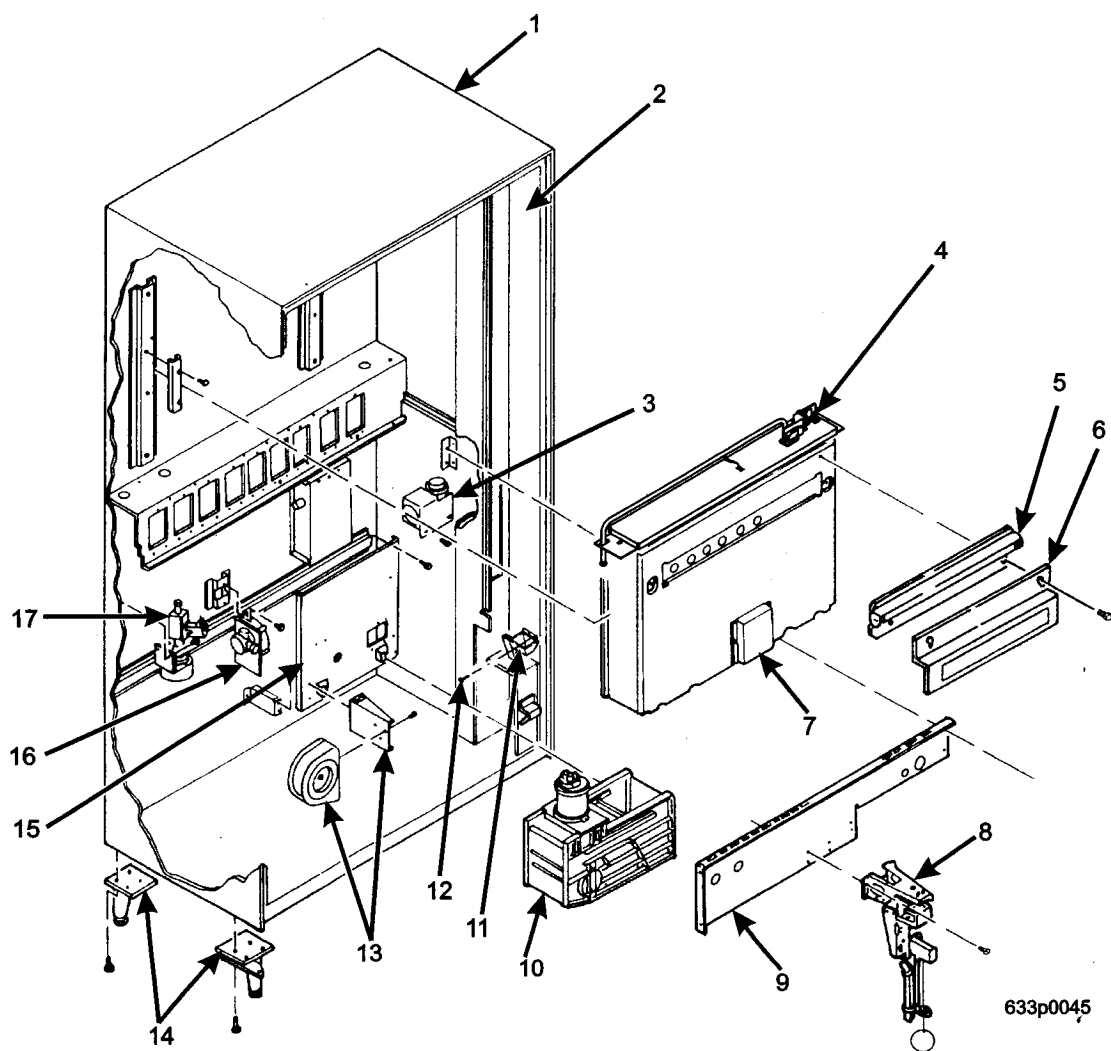

TABLE 28. CABINET ASSEMBLY - INNER LAYER

Hot Drink Center Parts Manual

Figure 28. Cabinet Assembly - Inner Layer

Hot Drink Center Parts Manual

TABLE 28. CABINET ASSEMBLY - INNER LAYER

INDEX	PART NUMBER	DESCRIPTION	QTY
1	6551011	CABINET WELD ASSEMBLY - N.V. BLACK	1
	6331062	CABINET WELD ASSEMBLY - MILLENNIA GRAY	
	6331072	CABINET WELD ASSEMBLY - SELECTA WHITE	
2	-	MONETARY CHANNEL ASSEMBLY (FIGURE 45)	1
3	-	AIR COMPRESSOR (FIGURE 37)	1
4	-	WATER TANK ASSEMBLY (FIGURE 70)	1
5	-	SERVICE LIGHT AND BRACKET ASSEMBLY (FIGURE 35)	1
6	6338058	COVER - HOT WATER VALVES (U.S.)	1
	6338032	COVER - HOT WATER VALVES (230 VOLT APPLICATIONS)	
7	6238104	COVER - HEATER - WATER TANK	1
8	-	CUP STATION SUPPORT, OVERFLOW SWITCH AND CUP SENSOR (FIGURE 32)	
9	-	CANISTER SUPPORT CHANNEL (FIGURE 93)	
10	6234010	SINGLE BREWER ASSEMBLY (WITHOUT FILTER) (FIGURE 50)	1 (OPT)
	6234000	SINGLE BREWER ASSEMBLY (WITH FILTER (FIGURE 51)	
	6234917	DUAL BREWER ASSEMBLY (WITHOUT FILTER) (FIGURE 52)	
	6234900	DUAL BREWER ASSEMBLY (WITH FILTER) (FIGURE 53)	
11	6231242	CHUTE - PAYOUT	1
12	-	MOUNTING HARDWARE	2
13	-	FILTER PAPER HOUSING AND COVER (FIGURE 34)	(OPT)
14	-	LEG, LEVELER, AND LEG AND HINGE ASSEMBLIES (FIGURE 30)	
15	-	BREWER DRIVE ASSEMBLY (FIGURE 60)	1
16	-	VENILATION ASSEMBLY (FIGURE 62)	
17	-	WATER SUPPLY (FIGURE 66) (FIGURE 67) (FIGURE 68)