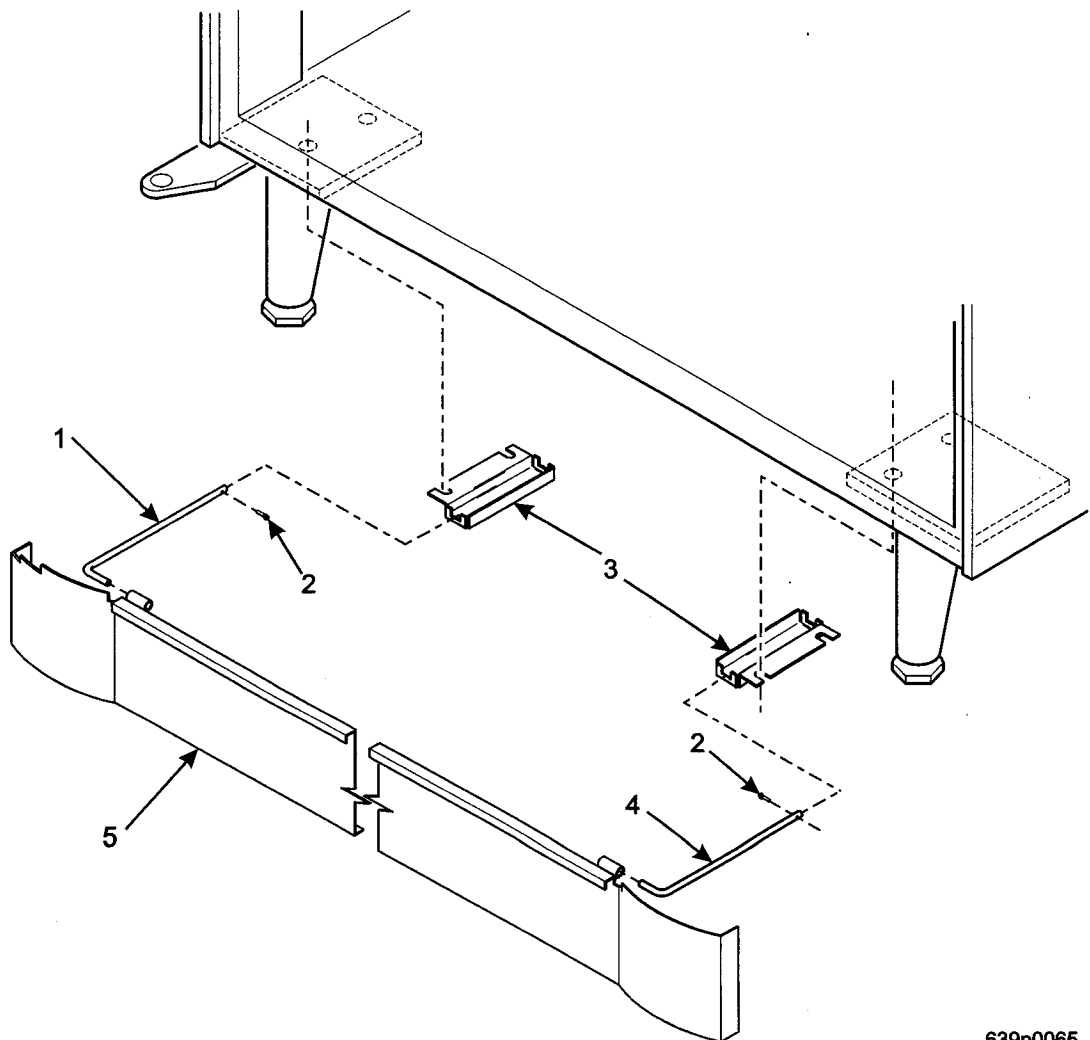

639p0064

Figure 104. Base Plate Accessory - Standard Style

Hot Drink Center Parts Manual

TABLE 105. BASE PLATE ACCESSORY - MILLENNIA STYLE

INDEX	PART NUMBER	DESCRIPTION	QTY.
-	1571159	BASE PLATE AND ACCESSORY ASSEMBLY - MILLENNIA	-
1	1411195	SLIDE - BASE PLATE - LEFT HAND	1
2	9900098	COTTER PIN 3/32 X 3/4 IN	2
3	6231087	BRACKET - BASE PLATE	2
4	1411194	SLIDE - BASE PLATE - RIGHT HAND	1
5	1571161	BASE PLATE ASSEMBLY - 42" - MILLENNIA	1