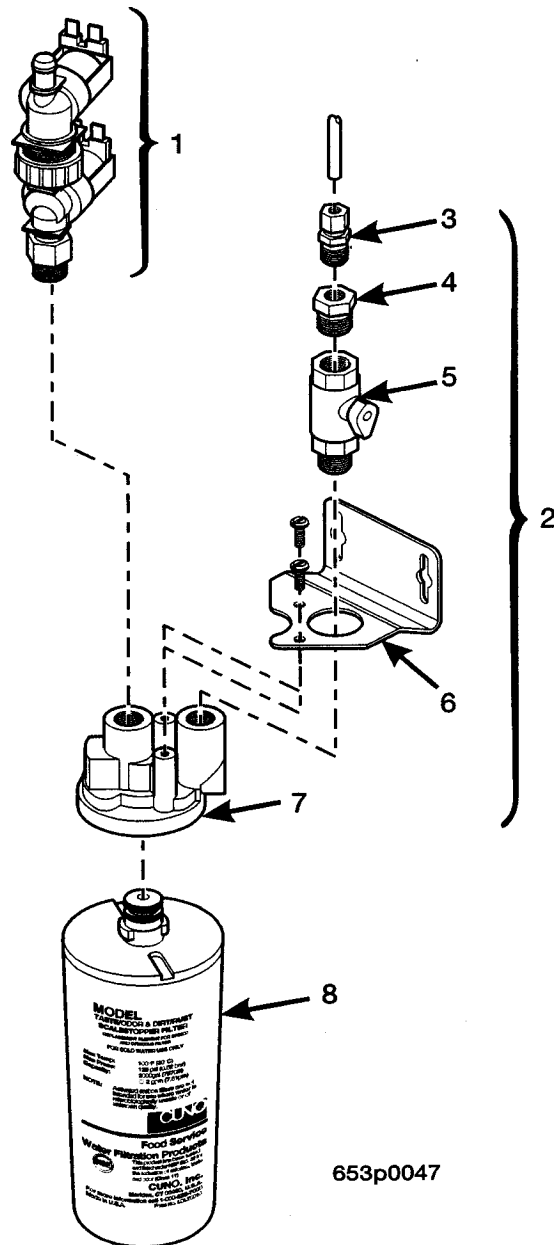

Hot Drink Center Parts Manual

Figure 67. Water Supply - With Cuno Water Filter Option

Hot Drink Center Parts Manual

TABLE 67. WATER SUPPLY - WITH CUNO WATER FILTER OPTION

INDEX	PART NUMBER	DESCRIPTION	QTY
1	3158061	VALVE ASSEMBLY - WATER INLET - U.S.	1
	6408003	VALVE ASSEMBLY - WATER INLET (ARG./FR./GER./N.Z./SP./U.K.)	
2	6338018	FILTER HEAD ASSEMBLY - CUNO - 115V (INCLUDES INDEX NUMBERS 1 AND 3 THROUGH 7) (U.S.)	1
	6338019	FILTER HEAD ASSEMBLY - CUNO - 115V (INCLUDES INDEX NUMBERS 1 AND 3 THROUGH 7) (ARG./FR./GER./N.Z./SP./U.K.)	
3	6408119	MALE CONNECTOR - BRASS #4-4 FBI 12-B PARKER	1
4	6408117	BUSHING - 1/4 X 3/8 - BRASS - 209P-6-4	1
5	6408113	BALL VALVE - 3/8" - TTC	1
6	6408115	BRACKET - CUNO WATER FILTER HEAD #69682-31 MODEL CFS570	1
7	6408114	FILTER HEAD - CUNO #68375-01	1
8	6338015	WATER FILTER - CUNO - HOT - 12/CD MODEL CD-71	1