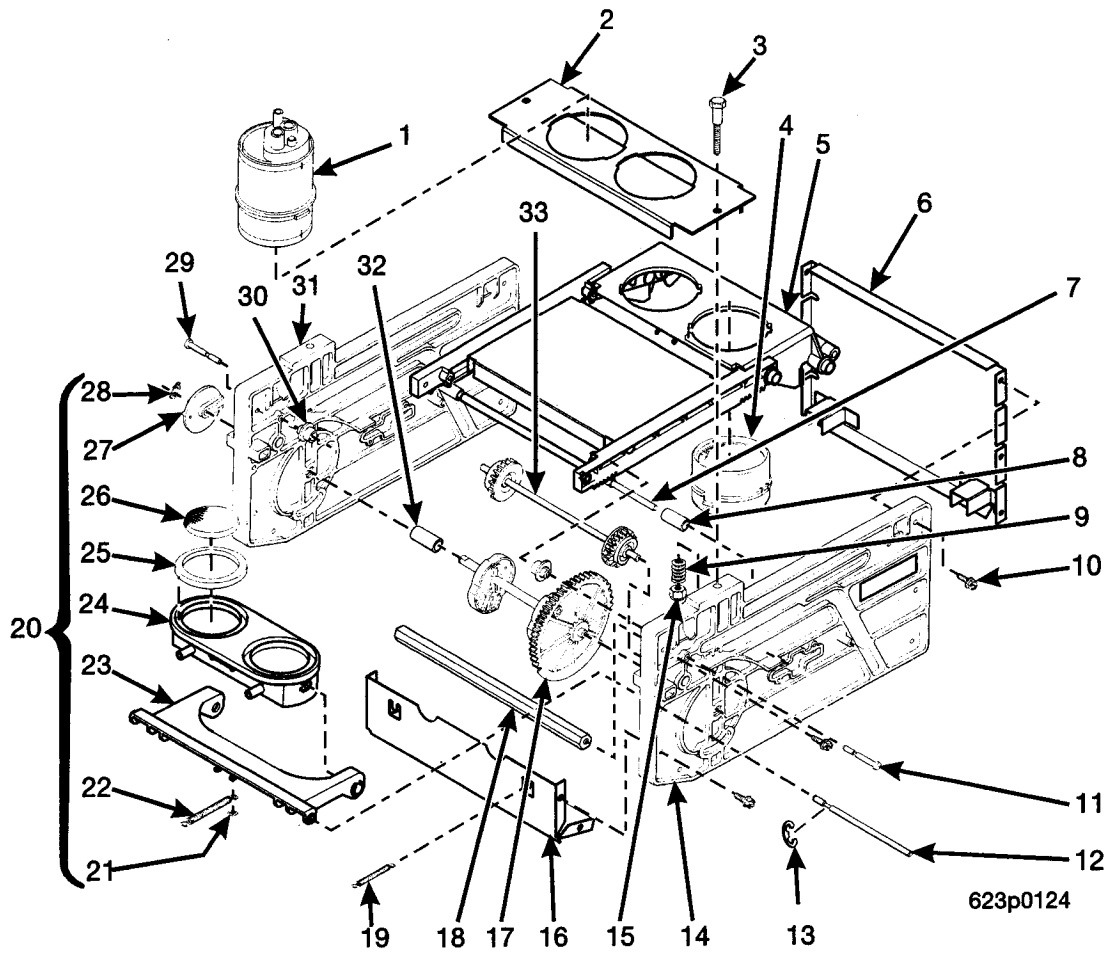

Hot Drink Center Parts Manual

Figure 52. Dual Brewer Assembly (No Filter)

Hot Drink Center Parts Manual

TABLE 52. DUAL BREWER ASSEMBLY (NO FILTER)

INDEX	PART NUMBER	DESCRIPTION	QTY
-	6234917	DUAL BREWER ASSEMBLY - NO FILTER - TEA	REF
1	6234300	BARREL ASSEMBLY - BREWER (FIGURE 52)	2
2	6234923	BARREL SUPPORT - DUAL BREWER	1
3	6234288	BOLT 1/4-20 X 1 1/2	2
4	6234104	BASKET - BREWER	1
5	6234296	TEA BASKET ASSEMBLY (NOT SHOWN)	1
-	6234901	RACK ASSEMBLY - DUAL BREWER (FIGURE 57)	1
6	6234915	REAR WALL ASSEMBLY - DUAL BREWER	1
7	6234924	SHAFT - FLIP STOP - DUAL BREWER	1
8	6234270	ROLLER - STOP	2
9	6234225	SPRING - BREWER	2
10	6234295	SCREW - #8-32 X .38 HHS W/LW	12
11	6234223	PIN - ROLLER - SIDEWALL	1
12	6234914	SHAFT - SWING ARM - DUAL BREWER	2
13	6104220	RETAINING RING	1
14	6234273	SIDEWALL - BREWER	1
15	6234289	LOCKNUT - #1/4-20	2
16	6234919	BOT FRT WALL ASSEMBLY - DUAL BREWER	1
17	6234966	TIME GEAR/CAM ASSEMBLY - DUAL BREWER	1
18	6234944	SPACER - DUAL BREWER	1
19	6234205	EXTERNAL SPRING	2
20	6234905	SWING ARM ASSEMBLY - DUAL BREWER - NO FILTER	1
21	6234243	SHAFT-RETAINER - .125 DIA	2
22	6234205	EXT. SPRING - SWING ARM	2
23	6234906	SWING ARM ASSEMBLY - DUAL BREWER	1
24	6234913	FUNNEL - DUAL BREWER	2
25	6234375	SEAL - BREWER	2
26	6334019	FILTER SUPPORT - 30 MESH	2
27	6234310	DRIVE CONNECTION - BREWER	1
28	6234303	RETAINING RING - .375 DIA	1
29	6234223	PIN-ROLLER - SIDEWALL	1
30	6234222	ROLLER - BREWER	2
31	6234273	SIDEWALL - BREWER	1
32	6234803	SPACER - CAM	1
33	6234009	PINION GEAR ASSEMBLY - DUAL BREWER	1