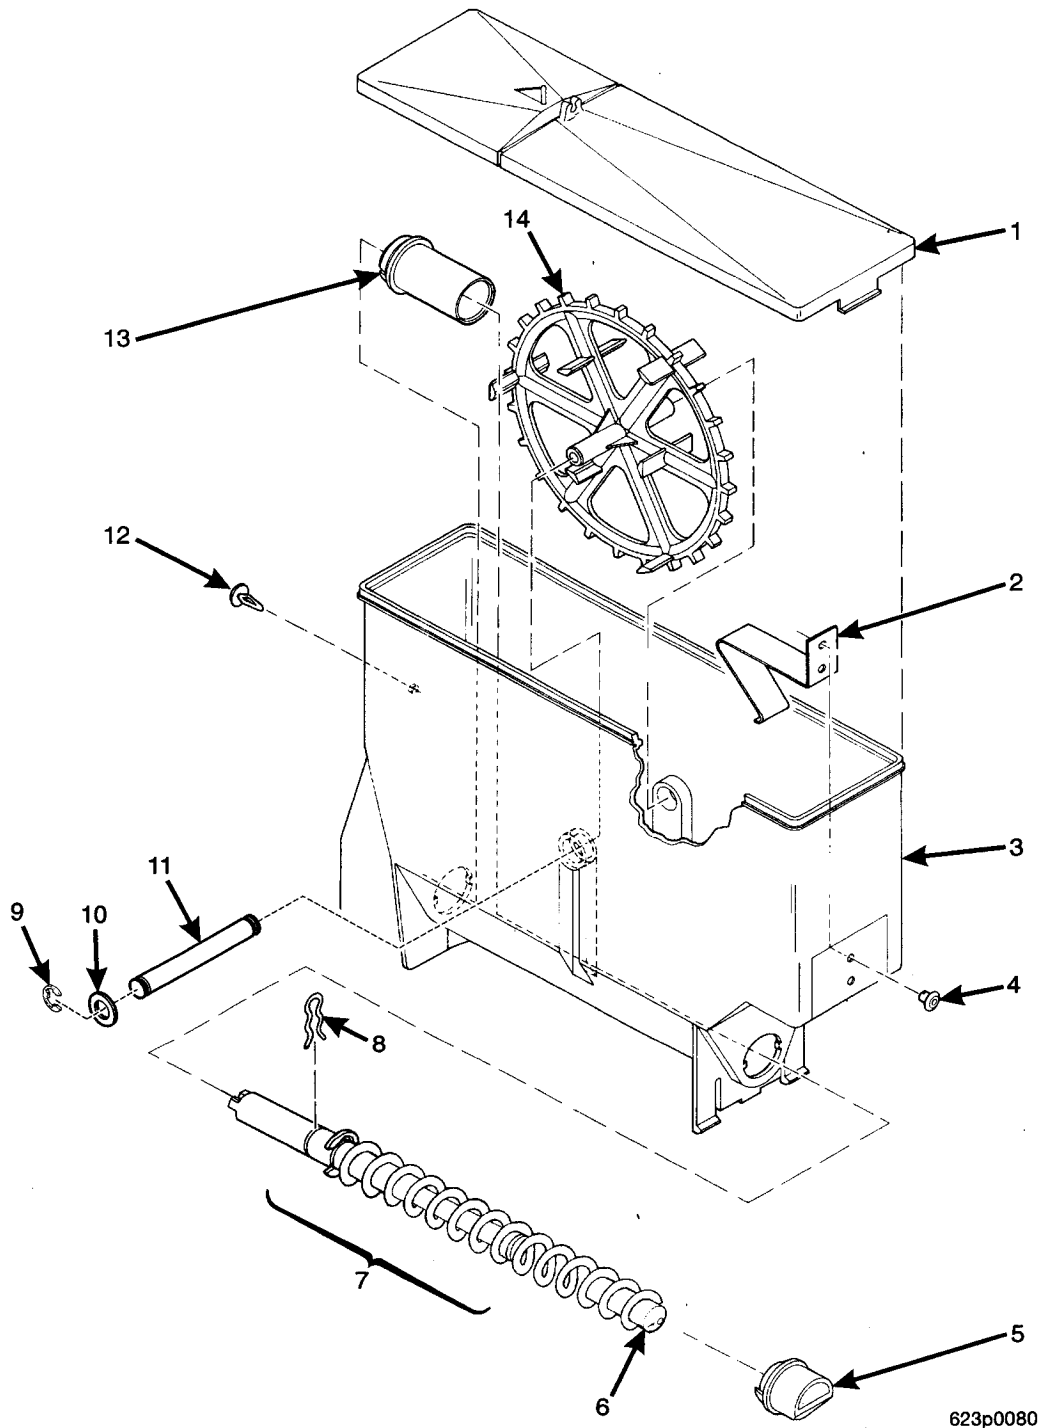

Hot Drink Center Parts Manual

Figure 79. Canister Assembly 6237448

Hot Drink Center Parts Manual

TABLE 79. CANISTER ASSEMBLY 6237448

INDEX	PART NUMBER	DESCRIPTION	QTY
-	6237448	CANISTER ASSEMBLY - SOUP/6TH PRODUCT	-
1	6237023	LID - CANISTER	1
2	6237108	SPRING - THUMPER	1
3	6237177	BASE - CANISTER - THUMPER	1
4	6237019	ALUMINUM "POP" RIVET - .187 DIA	2
5	6237080	NOZZLE - DISPENSING - CANISTER	1
6	6237046	PLUG - AUGER	1
7	6237178	AUGER AND SHAFT ASSEMBLY (INCLUDES THE NEXT 3 ITEMS)	1
-	6237015	AUGER-CANISTER	1
-	6237025	RETAINING RING-"E"-.500	1
-	6337016	SHAFT-AUGER-LONG	1
8	6237020	CLIP - SPRING	1
9	9900415	RETAINING RING REINF E TYP.1	2
10	6237116	WASHER - SEAL - WEAR PLATE	2
11	6237167	SHAFT - CANISTER	1
12	6237053	FASTENER - PUSH IN	1
13	6237014	BEARING - CANISTER	1
14	6237181	MIXING WHEEL	1