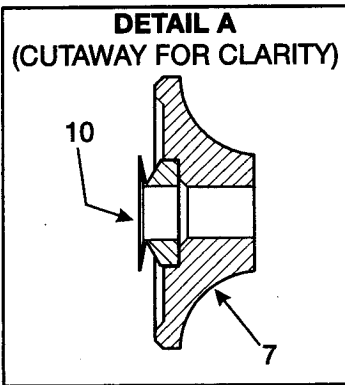

Hot Drink Center Parts Manual

363P0074

Figure 96. Mixing Bowl and Whipper Assemblies

Hot Drink Center Parts Manual

TABLE 96. MIXING BOWL AND WHIPPER ASSEMBLIES

INDEX	PART NUMBER	DESCRIPTION	QUANTITY PER MIXING BOWL ASSEMBLY (BY PART NUMBER)			
			6337078	6337076	6337077	6337079
1	6337060	VENT AND DIVIDER ASSEMBLY	1	1	1	1
2	6237118	MIXING BOWL	1	1	1	1
3	6237306	VINYL CAP - .38 I.D.	1	1	-	-
4	6237312	SPOUT - MIXING BOWL	-	1	1	-
5	6237195	WHIPPER ASSEMBLY (INCLUDES INDEX NUMBERS 6 THROUGH 13)	1	-	-	1
6	6237119	SCREW, MSXL.5-6FX6MM - SPH	1	-	-	1
7	6237192	SPACER WHIPPER	1	-	-	1
8	6337085	COVER - WHIPPER	1	-	-	1
9	6237194	IMPELLER - WHIPPER	1	-	-	1
10	6237110	V RING - SHAFT SEAL	1	-	-	1
11	6237193	HOUSING - IMPELLER	1	-	-	1
12	6237157	HARNESS - WHIPPER MOTOR	1	-	-	1
13	6237111	MOTOR ASSEMBLY - WHIPPER	1	-	-	1
-	6237117	IMPELLER REMOVAL TOOL (NOT SHOWN)	-	-	-	-