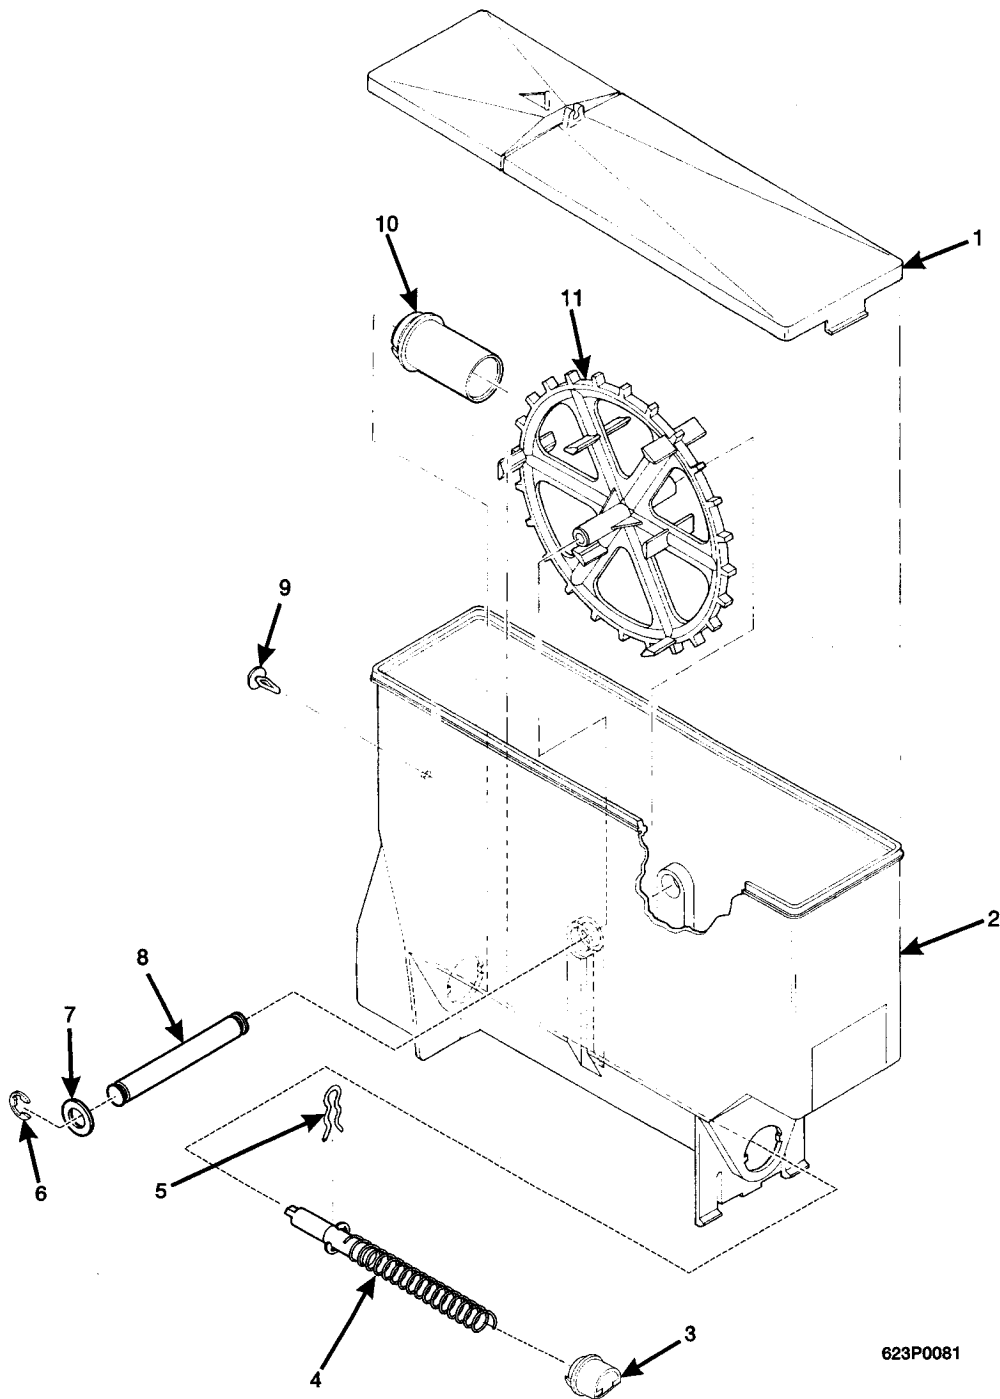

Hot Drink Center Parts Manual

623P0081

Figure 80. Canister Assembly 6237446

Hot Drink Center Parts Manual

TABLE 80. CANISTER ASSEMBLY 6237446

INDEX	PART NUMBER	DESCRIPTION	QTY
-	6237446	CANISTER ASSEMBLY - LIGHTENER	-
1	6237023	LID - CANISTER	1
2	6237176	SPRING - THUMPER	1
3	6237106	NOZZLE - DISPENSING - CANISTER	1
4	6237180	PLUG AND AUGER ASSEMBLY (INCLUDES INDEX NUMBERS 5 AND 6)	1
5	6237046	PLUG - AUGER	1
6	6237179	AUGER ASSEMBLY (INCLUDES THE NEXT 3 ITEMS)	1
-	6237025	RETAINING RING-"E"-.500	1
-	6237129	AUGER-CANISTER	1
-	6337016	SHAFT-AUGER-LONG	1
7	6237020	CLIP - SPRING	1
8	9900415	RETAINING RING REINF E TYP.1	2
9	6237116	WASHER - SEAL - WEAR PLATE	2
10	6237167	SHAFT - CANISTER	1
11	6237053	FASTENER - PUSH IN	1
12	6237014	BEARING - CANISTER	1
13	6237181	MIXING WHEEL	1