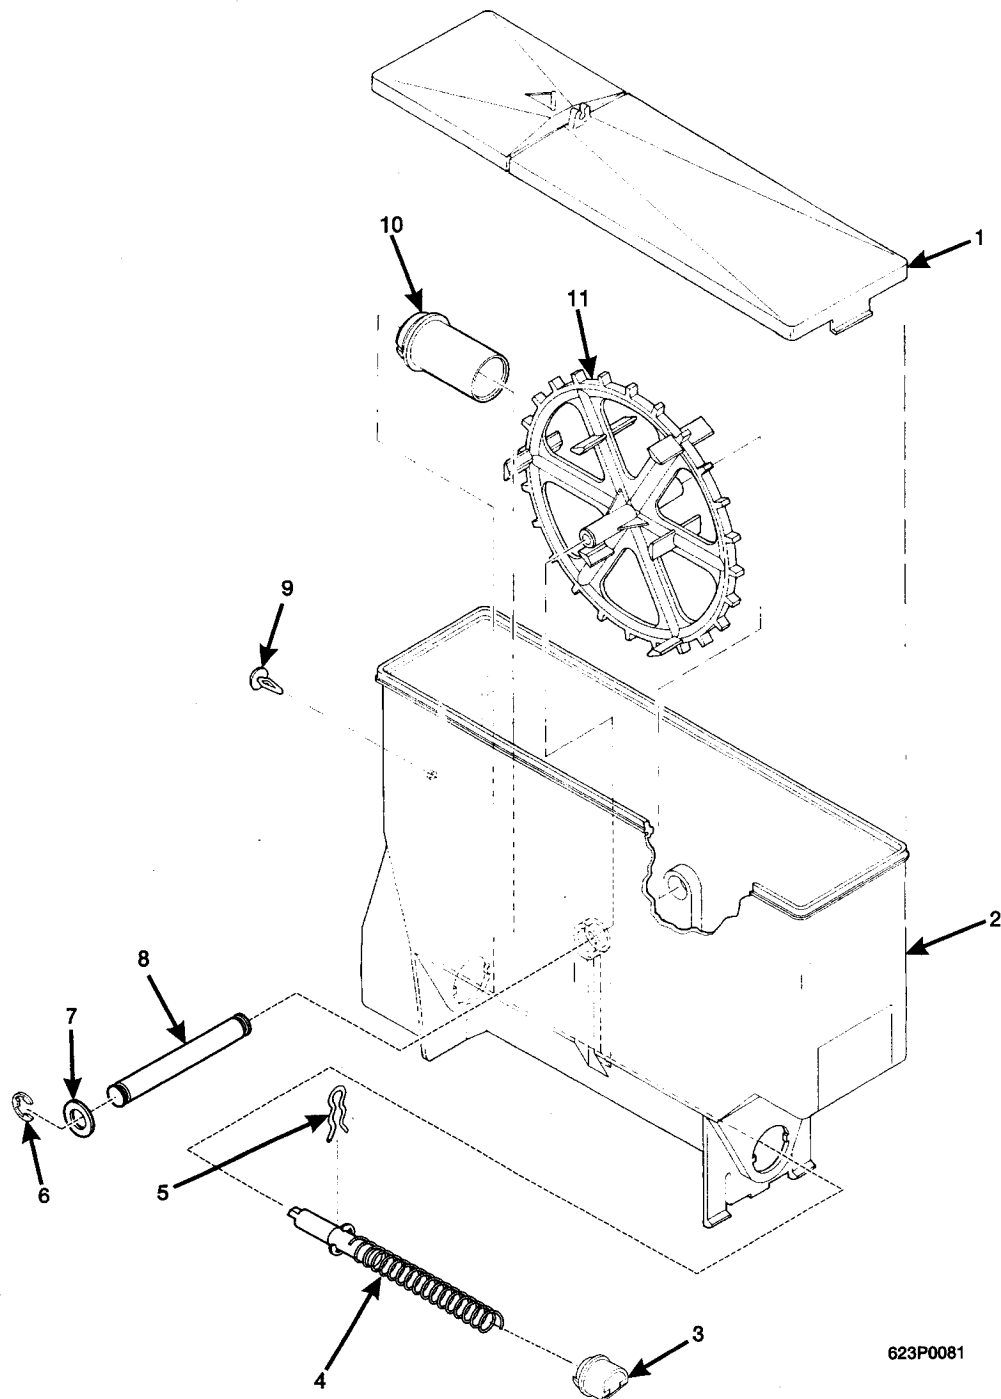

Hot Drink Center Parts Manual

Figure 89. Canister Assembly 6237450

Hot Drink Center Parts Manual

TABLE 89. CANISTER ASSEMBLY 6237450

INDEX	PART NUMBER	DESCRIPTION	QTY
-	6237450	CANISTER ASSEMBLY - NO SLV - W/WHEEL	-
1	6237023	LID - CANISTER	1
2	6237176	BASE - CANISTER	1
3	6237063	NOZZLE - DISPENSING - CANISTER	1
4	6237178	AUGER & SHAFT ASSEMBLY (INCLUDES THE NEXT 3 ITEMS)	1
-	6237015	AUGER-CANISTER	1
-	6237025	RETAINING RING-"E"-.500	1
-	6337016	SHAFT-AUGER-LONG	1
5	6337020	CLIP - SPRING	1
6	9900415	RETAINING RING REINF E TYP.1	2
7	6237116	WASHER - SEAL - WEAR PLATE	2
8	6237167	SHAFT - CANISTER	1
9	6237053	FASTENER - PUSH IN	1
10	6237014	BEARING - CANISTER	1
11	6237181	MIXING WHEEL	1