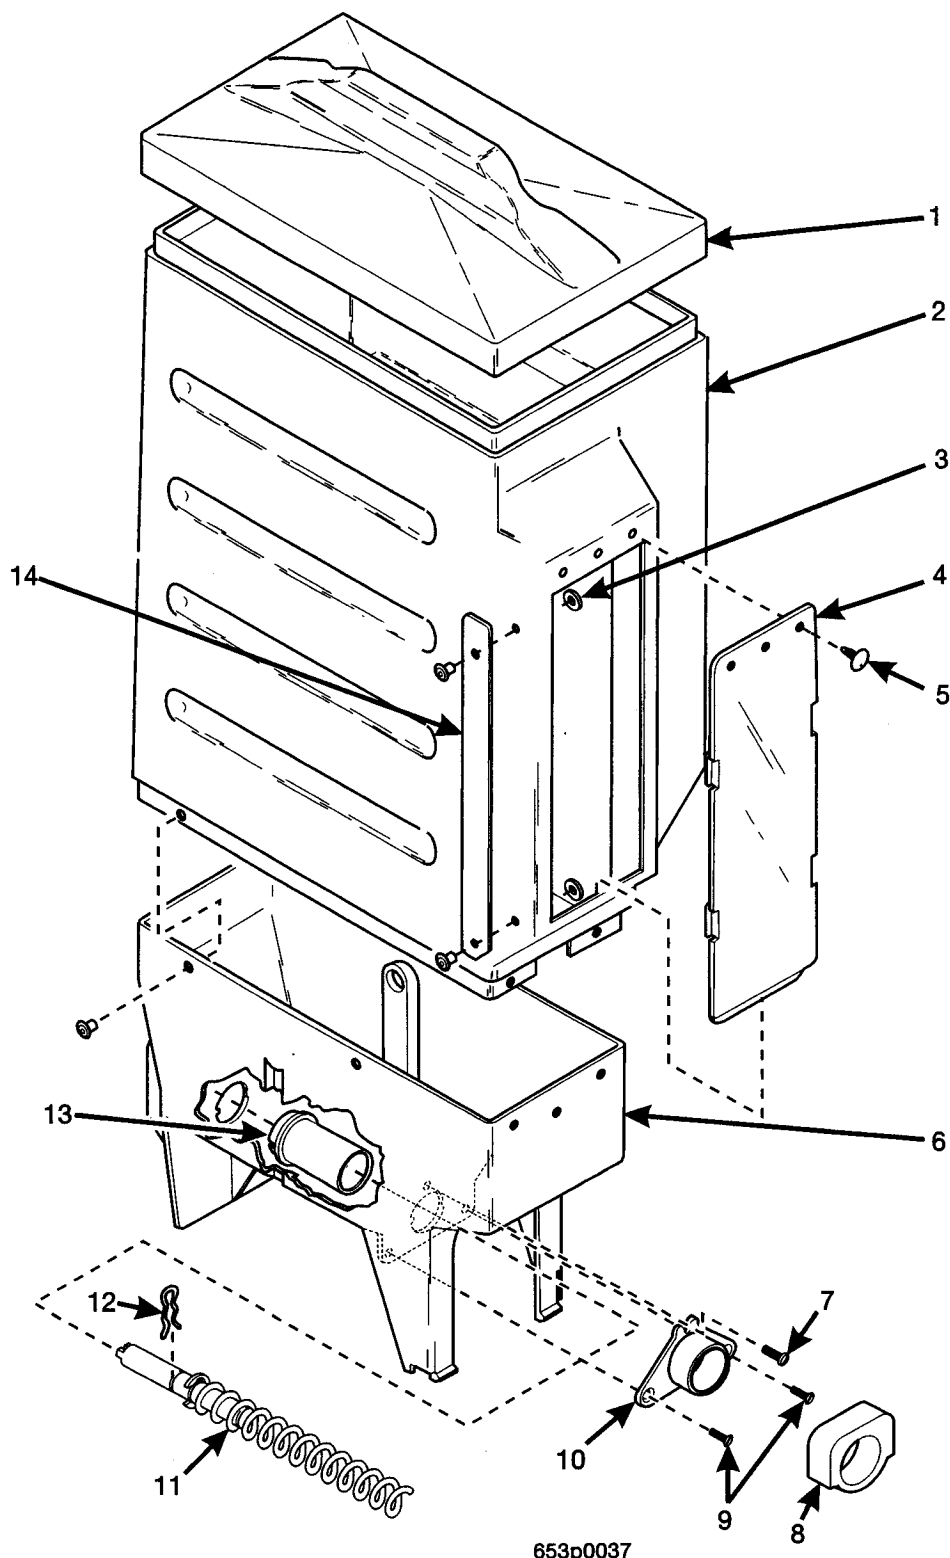

Hot Drink Center Parts Manual

653p0037

Figure 90. Canister Assembly - 6237424

Hot Drink Center Parts Manual

TABLE 90. CANISTER ASSEMBLY - 6237424

INDEX	PART NUMBER	DESCRIPTION	QTY
-	6237424	CANISTER ASSEMBLY - COFFEE BEAN WITH WINDOW	-
1	6237066	LID - CANISTER	1
2	6237065	SLEEVE - CANISTER	1
3	5220042	NYLON WASHER	2
4	6237087	WINDOW INSERT	1
5	6237053	FASTENR - PUSH IN	4
6	6237064	CANISTER BASE - BEAN	1
7	6237049	SCREW, #8-12 X .25 - SLTD - PHS	1
8	6237288	GASKET - GRINDER	1
9	6237050	SCREW, #8-12 X .44 - SLTD - FLHD	2
10	6237031	NOZZLE	1
11	6237095	AUGER AND SHAFT ASSEMBLY (INCLUDES THE NEXT 3 ITEMS)	1
-	6237025	RETAINING RING-"E"-.500	1
-	6237045	AUGER-CANISTER-COFFEE	1
-	6237097	SHAFT-AUGER	1
12	6337020	CLIP - SPRING	1
13	6237014	BEARING - CANISTER	1
14	6237518	STIFFENER - HINGE PLATE	1