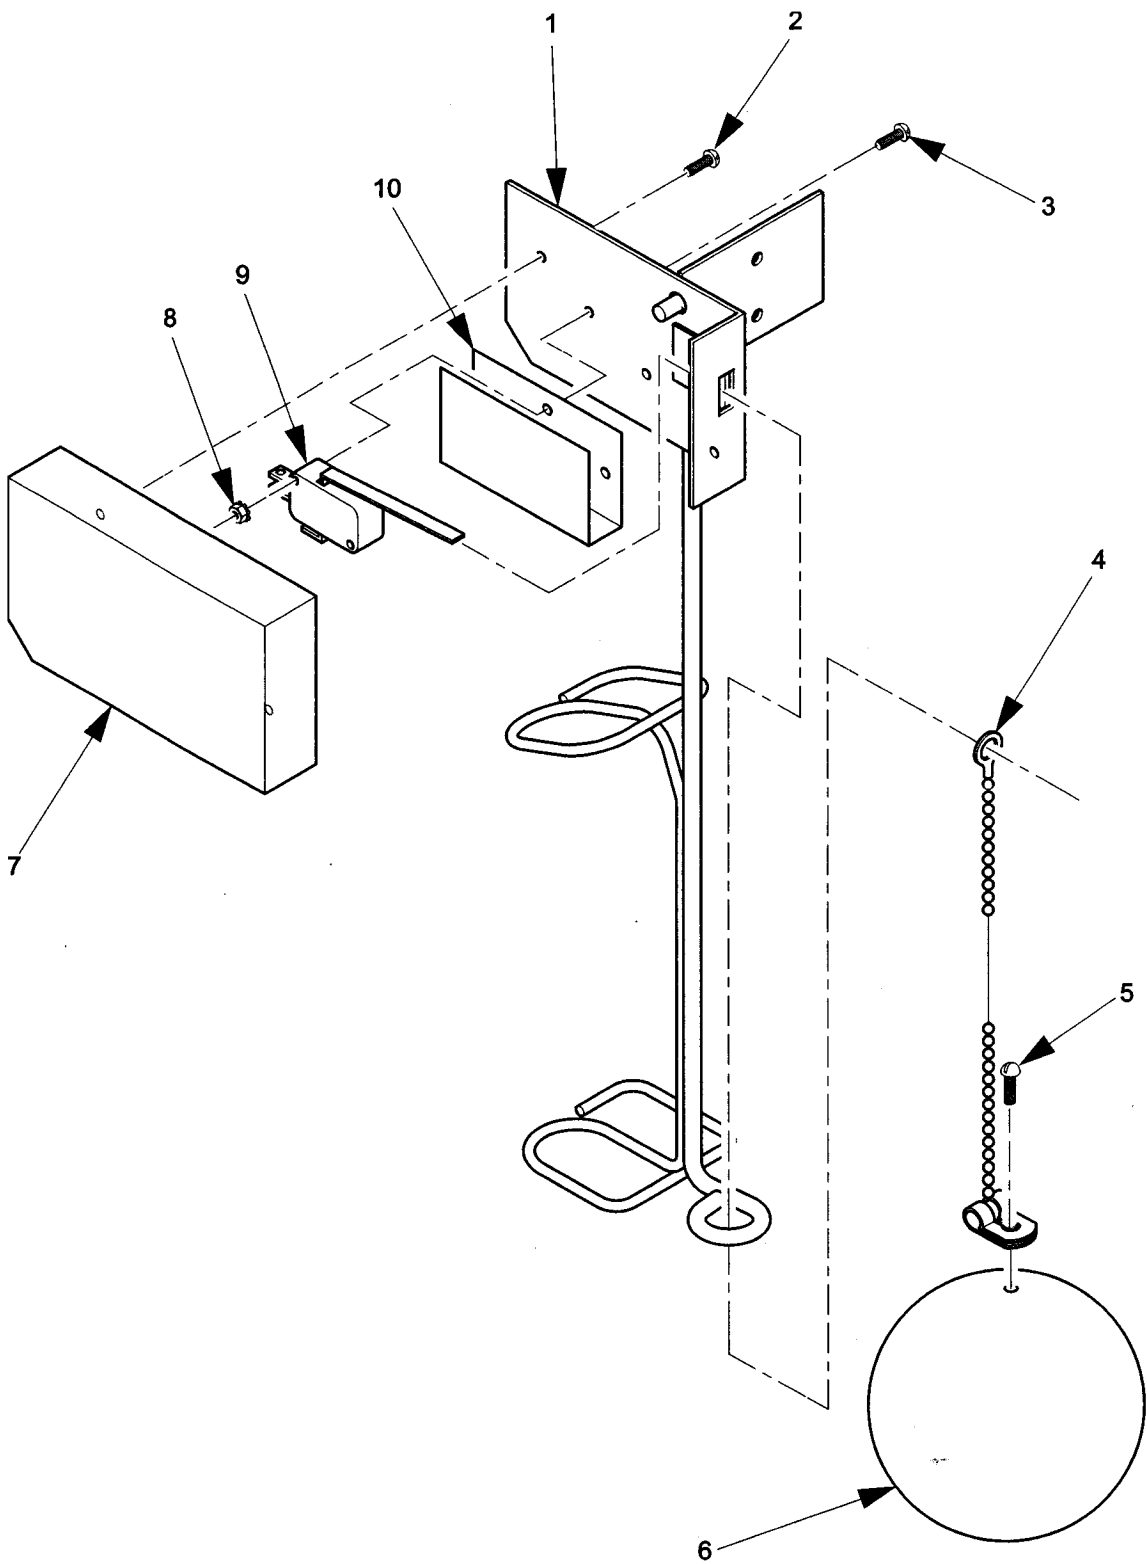

Hot Drink Center Parts Manual

630p004

Figure 33. Overflow Switch Assembly

Hot Drink Center Parts Manual

TABLE 33. OVERFLOW SWITCH ASSEMBLY

INDEX	PART NUMBER	DESCRIPTION	QTY
-	6231223	OVERFLOW SWITCH ASSEMBLY (INDEX NUMBERS 3 AND 7 NOT INCLUDED)	REF
1	6231507	BRACKET ASSEMBLY - OVERFLOW SWITCH	1
2	9900012	SCREW - #6-32 X 1/4 THS S/T	2
3	1217160	SCREW - 4-40 X 5/8 RHS	2
4	6151131	CHAIN - OVERFLOW SWITCH	1
5	4047054	SCREW - #8-18 X 1/2 RHS T/C	2
6	3116127	FLOAT - OVERFLOW SWITCH	1
7	6231135	COVER - OVERFLOW SWITCH	1
8	3116127	NUT - 4-40 KEPS W/EXT L/WASHER	2
9	2304108	SWITCH LEVER V3L -131-D8	1
10	3121150	INSULATION - OVERFLOW SWITCH	1