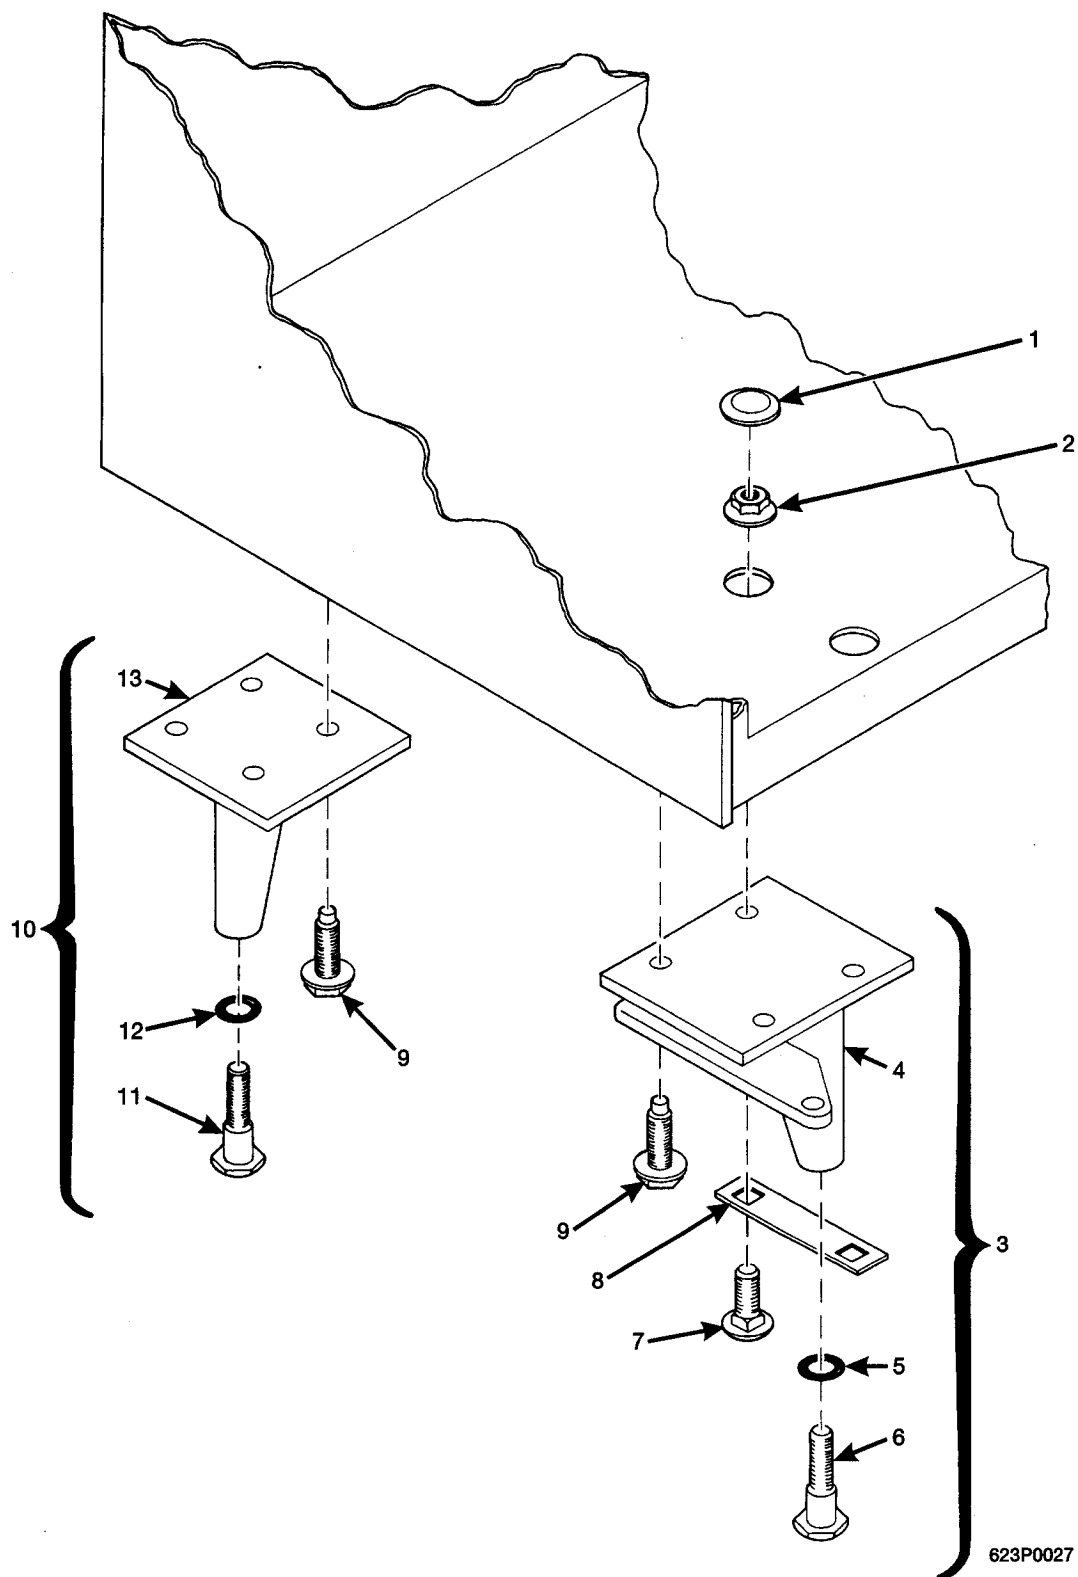

INDEX	PART NUMBER	DESCRIPTION	QTY
1	1572213	R.H. TRIM - UPPPER - "A21	1
2	1572212	ARRAY - PUSH BUTTON SELECTION	1
3	1572224	SPRING - PUSH BUTTON SELECTION	21
4	1572223	PLATE - STOP BUTTON	1
5	1572292	RETAINER - RETURN BUTTON	1
6	1572210	COIN RETURN BUTTON - "A-2	1
7	2302053	SPACER CUP	4
8	1572323	EXTENSION - COIN INSERT	1
9	1472222	COIN BLOCK	1
10	1572209	COIN INSERT - "A-1	1

Hot Drink Center Parts Manual

Figure 30. Leg, Leveler, and Leg and Hinge Assemblies

Hot Drink Center Parts Manual

TABLE 30. LEG, LEVELER, AND LEG AND HINGE ASSEMBLIES

INDEX	PART NUMBER	DESCRIPTION	QTY
1	6231034	PLUG - HOLE	2
2	1172021	NUT - 1/4-20 WHIZ-LOCK	2
3	6231163	LEG, HINGE AND LEVELER ASSEMBLY (INCLUDES INDEX NUMBERS 4 THROUGH 6)	1
4	1571115	LEG AND HINGE ASSEMBLY	1
5	1471283	"O" RING - .49 ID X .10 DIA	1
6	1471098	LEVELER - CABINET	1
7	1211112	TRAY BOLT	2
8	6231203	PLATE - HINGE LEG BOLT	1
9	9900218	SCREW #5/16 X 1" WITH LOCKING RING	14
10	1471237	LEG AND LEVELER ASSEMBLY - CABINET (INCLUDES INDEX NUMBERS 11 THROUGH 13)	3
11	1471098	LEVELER - CABINET	1
12	1471283	"O" RING - .49 ID X .10 DIA	1
13	1571127	LEG ASSEMBLY - CABINET	1