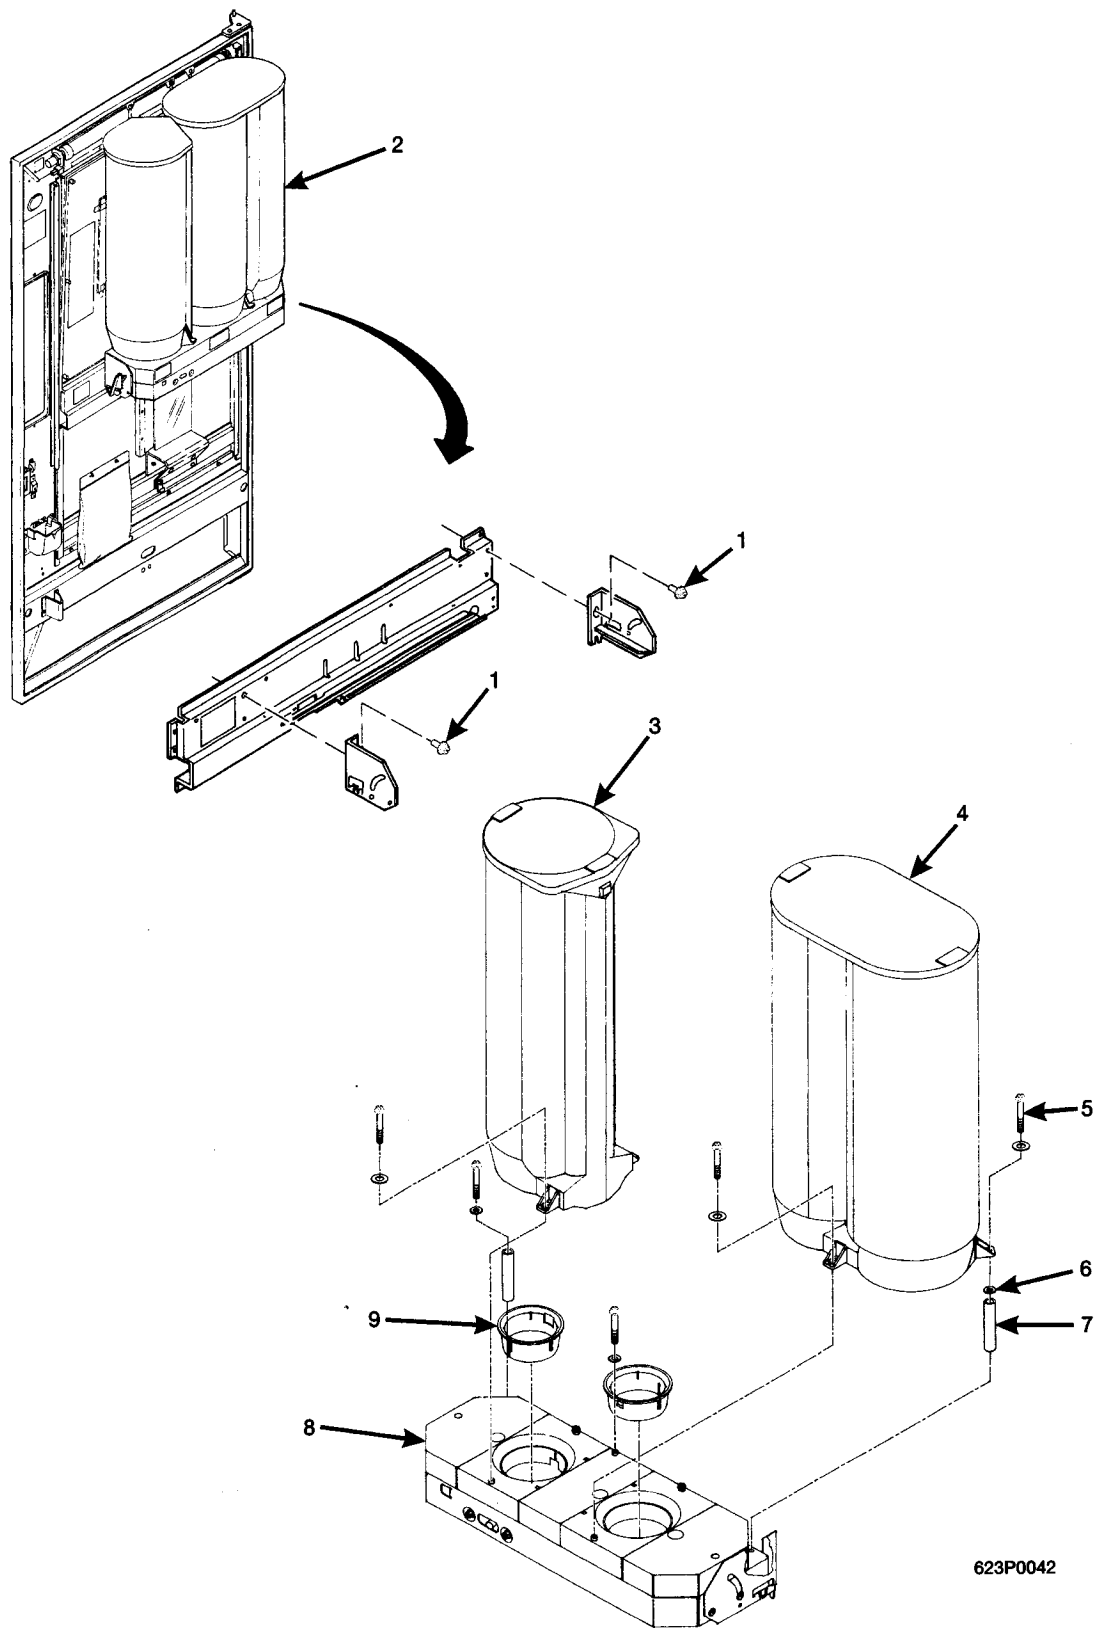

TABLE 20. MECH AND CANISTER ASSEMBLY - 11 COLUMN

Hot Drink Center Parts Manual

Figure 20. Mech and Canister Assembly - 11 Column

Hot Drink Center Parts Manual

TABLE 20. MECH AND CANISTER ASSEMBLY - 11 COLUMN

INDEX	PART NUMBER	DESCRIPTION	QTY
1	-	BOLT	2
2	6233100	MECH AND CANISTER ASSEMBLY (INCLUDES INDEX NUMBERS 3 THROUGH 9)	1
3	6233103	TURRET AND CANISTER ASSEMBLY - 4 COLUMN (FIGURE 21)	1
4	6233102	TURRET AND CANISTER ASSEMBLY - 7 COLUMN (FIGURE 22)	1
5	6233077	BOLT - #1/4 X 20 X 2	4
6	6131066	5/8 X .265 X .048 WASHER - ZINC	7
7	6263002	SPACER - .277 ID X .37	2
8	6233101	MECHANISM ASSEMBLY (FIGURE 23)	1
9	6233007	FUNNEL - 3.25	"2