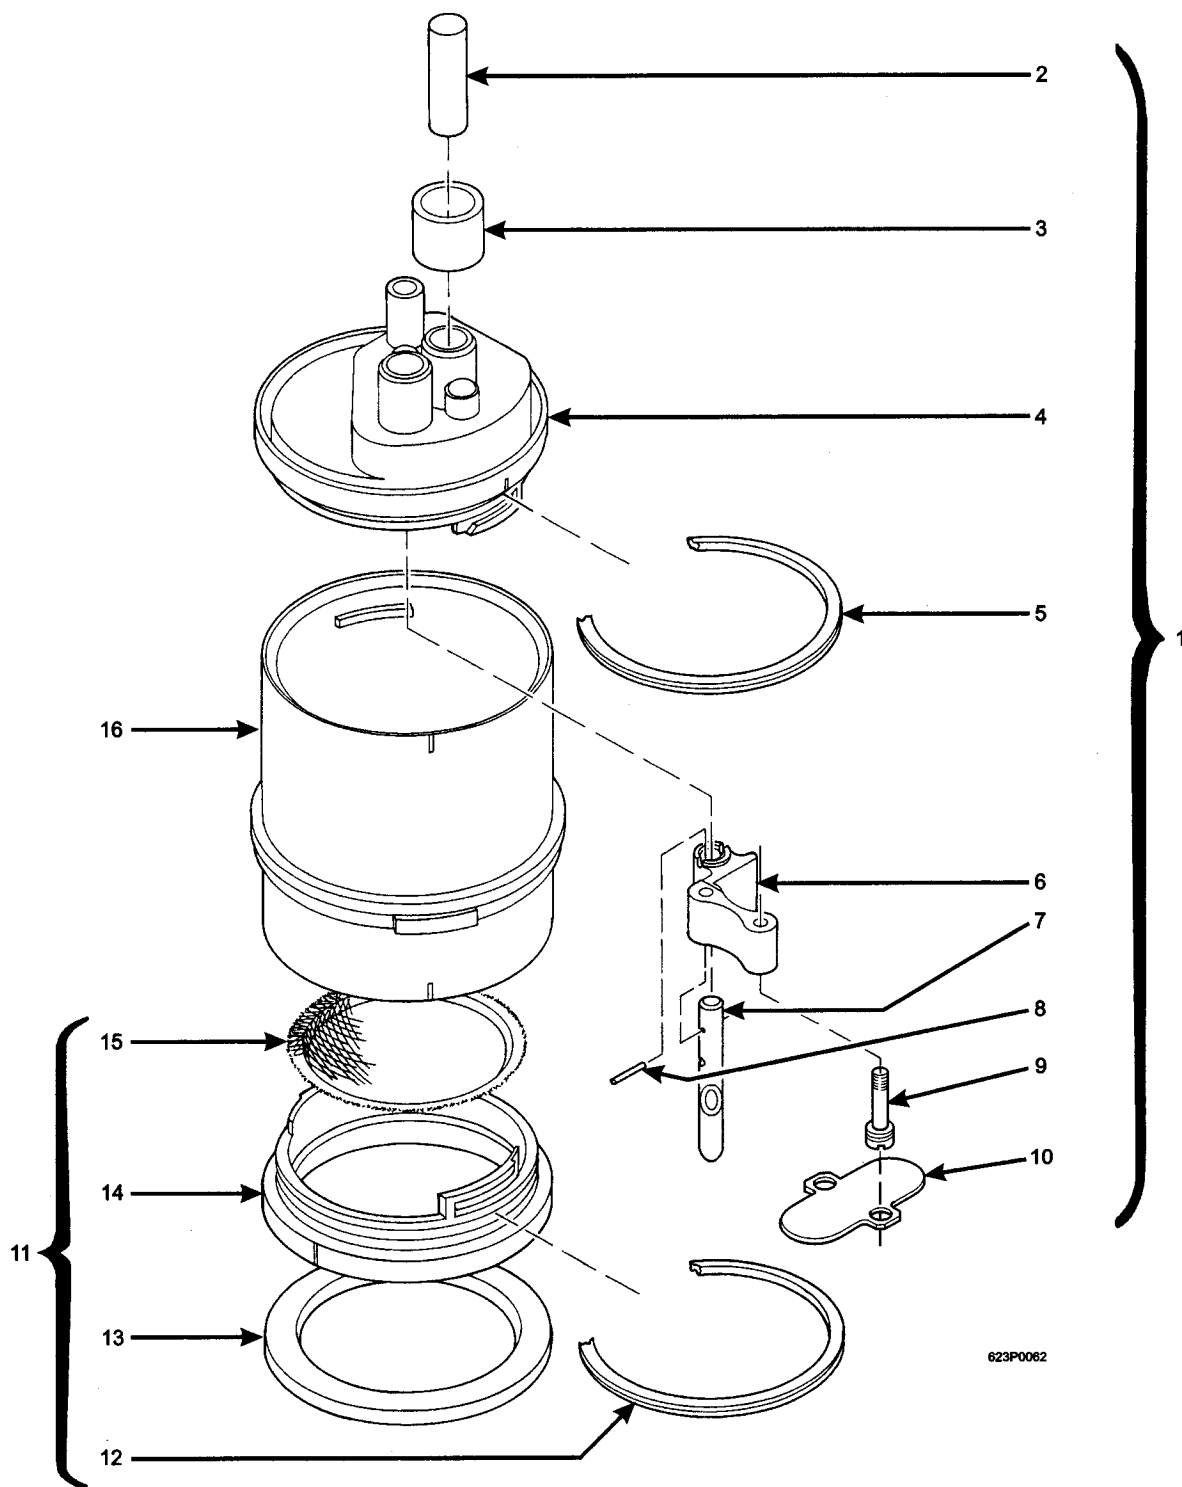

Hot Drink Center Parts Manual

Figure 55. Barrel Assembly - Dual Brewer

Hot Drink Center Parts Manual

TABLE 55. BARREL ASSEMBLY - DUAL BREWER

INDEX	PART NUMBER	DESCRIPTION	QTY
-	6234300	BARREL ASSEMBLY - DUAL BREWER	REF
1	6234306	MANIFOLD ASSEMBLY - HOSE-BREW BARREL (INCLUDES INDEX NUMBERS 2 THROUGH 10)	1
2	6134192	PLUG BREWER MANIFOLD	1
3	6234207	TUBE - .375 ID X .562 OD X .75 L	1
4	6134178	MANIFOLD & INSERT ASSEMBLY - BREWER	1
5	6104193	QUAD RING SEAL	1
6	6204229	DEFLECTOR - MANIFOLD	1
7	6234304	TUBE - AIR JET	1
8	6106107	ROLL PIN	1
9	6134173	SHOULDER SCREW	2
10	6134155	VALVE - MANIFOLD - BREWER BARREL	1
11	6234305	LOWER INSERT ASSEMBLY - BREWER BARREL (INCLUDES INDEX NUMBERS 12 THROUGH 15)	1
12	6104193	QUAD RING SEAL	1
13	6234375	SEAL - BREWER	1
14	6104181	LOWER INSERT BREWER BARREL	1
15	6234302	SCREEN - BREWER BARREL	1
16	6104184	BREWER BARREL	1