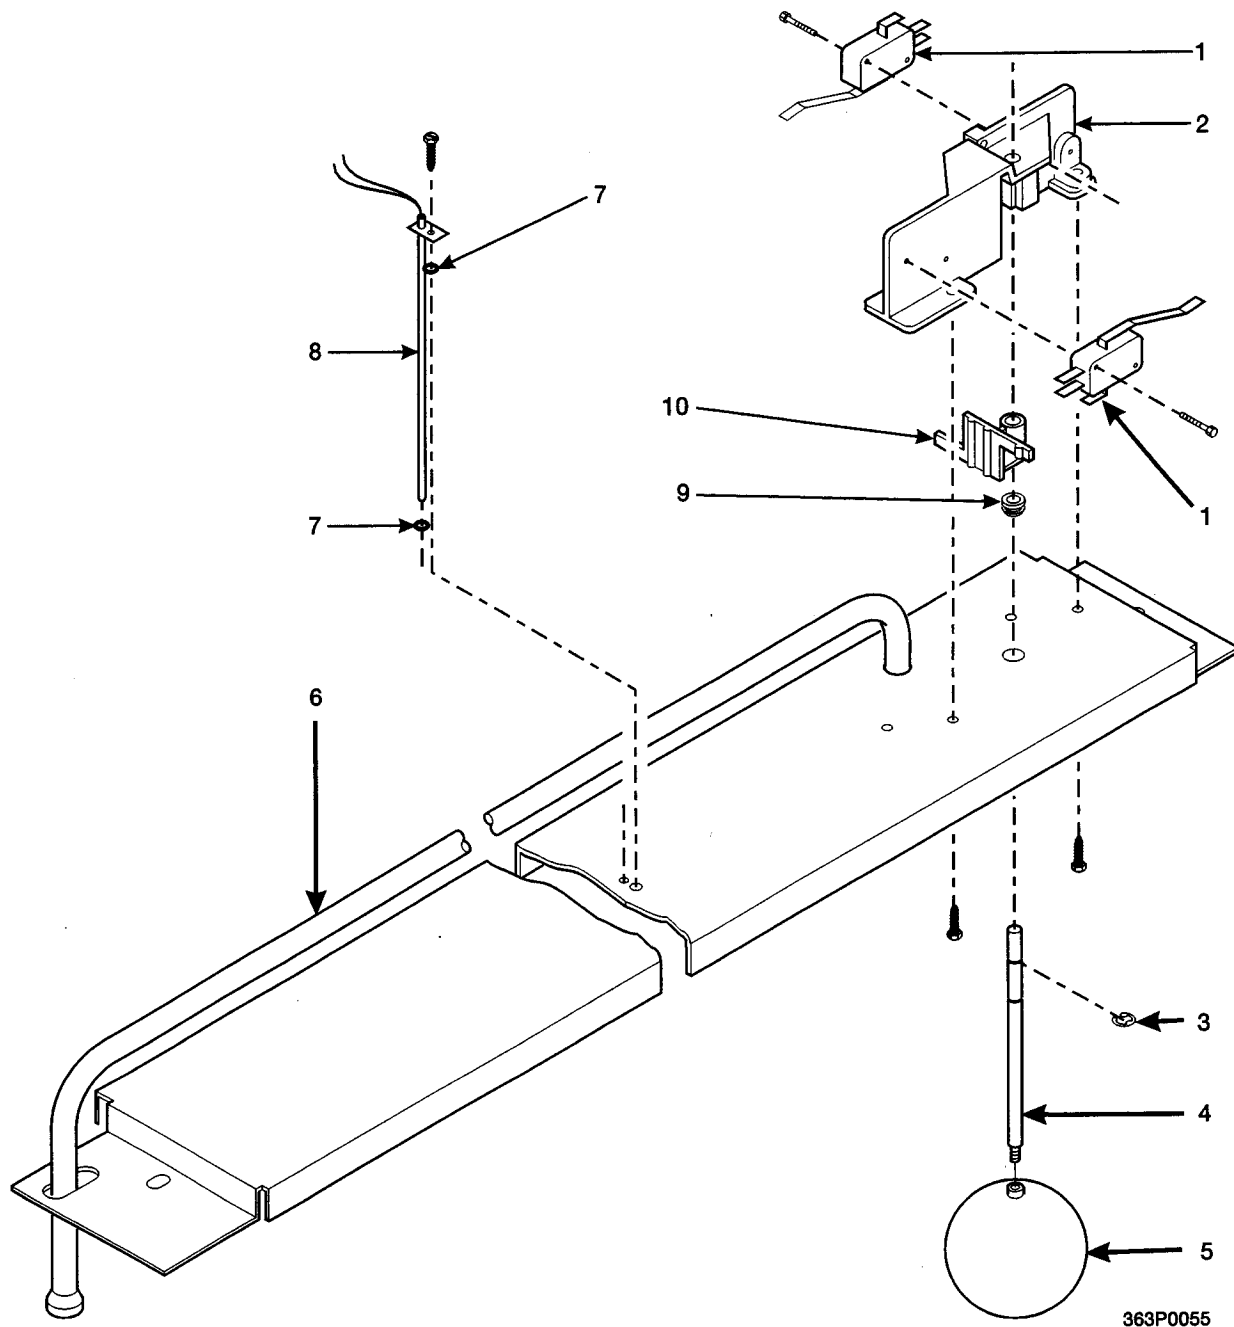

TABLE 71. WATER TANK LID ASSEMBLY

Hot Drink Center Parts Manual

Figure 71. Water Tank Lid Assembly

Hot Drink Center Parts Manual

TABLE 71. WATER TANK LID ASSEMBLY

INDEX	PART NUMBER	DESCRIPTION	QTY
-	6338046	LID ASSEMBLY - FINAL - H.W.T.	-
1	6238084	SWITCH - LEVER - 10 GRAM	2
2	6238068	BRACKET - MOUNTING - SWITCH	1
3	6124073	RETAINING RING REINF. E TYP.156	1
4	6338049	SHAFT - FLOAT	1
5	6508033	FLOAT - WATER TANK	1
6	6338047	WELD ASSEMBLY - COVER - LG. INLET - W.T.	1
7	6138287	O RING	2
8	6338051	SENSOR - TEMPERATURE - H.W.T.	1
9	6338050	BEARING - LID - HOT WATER TANK	1
10	6138183	ACTUATOR - SWITCH	1