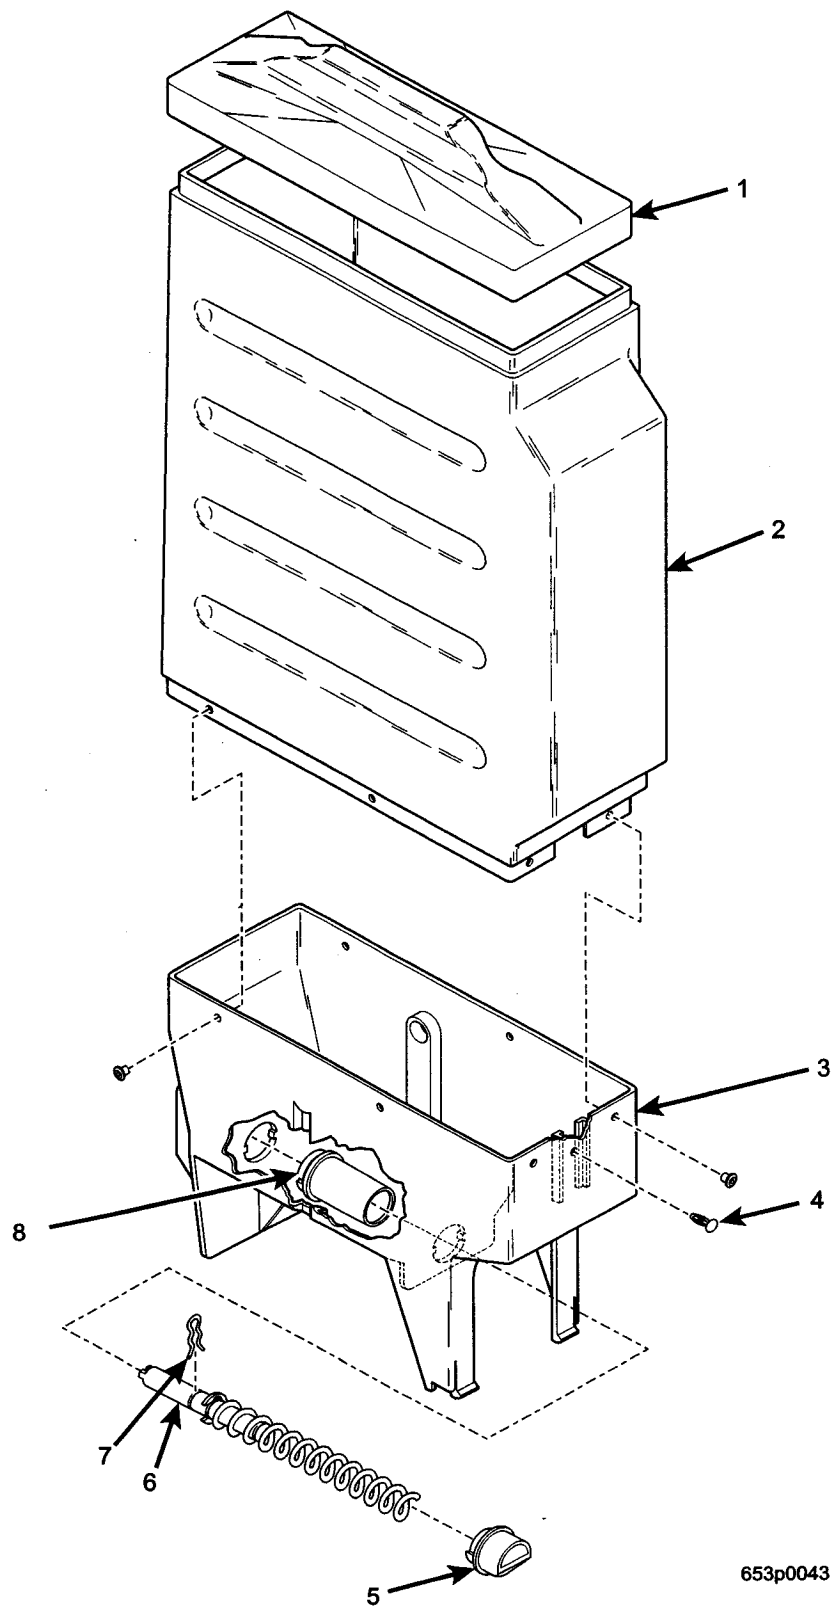

Hot Drink Center Parts Manual

653p0043

Figure 84. Canister Assembly 6237423

Hot Drink Center Parts Manual

TABLE 84. CANISTER ASSEMBLY 6237423

INDEX	PART NUMBER	DESCRIPTION	QTY
-	6237423	CANISTER ASSEMBLY - LEAF TEA - LOW CAPACITY	-
1	6237069	LID - CANISTER	1
2	6337027	SLEEVE - CAN. - DECAF COFFEE	1
3	6237062	CANISTER BASE	1
4	6237053	FASTENER - PUSH IN	1
5	6237080	NOZZLE - DISPENSING - CANISTER	1
6	6237095	AUGER AND SHAFT ASSEMBLY (INCLUDES THE NEXT 3 ITEMS)	1
-	6237025	RETAINING RING-"E"-.500	1
-	6237045	AUGER-CANISTER-COFFEE	1
-	6237097	SHAFT-AUGER	1
7	6337020	CLIP - SPRING	1
8	6237014	BEARING - CANISTER	1