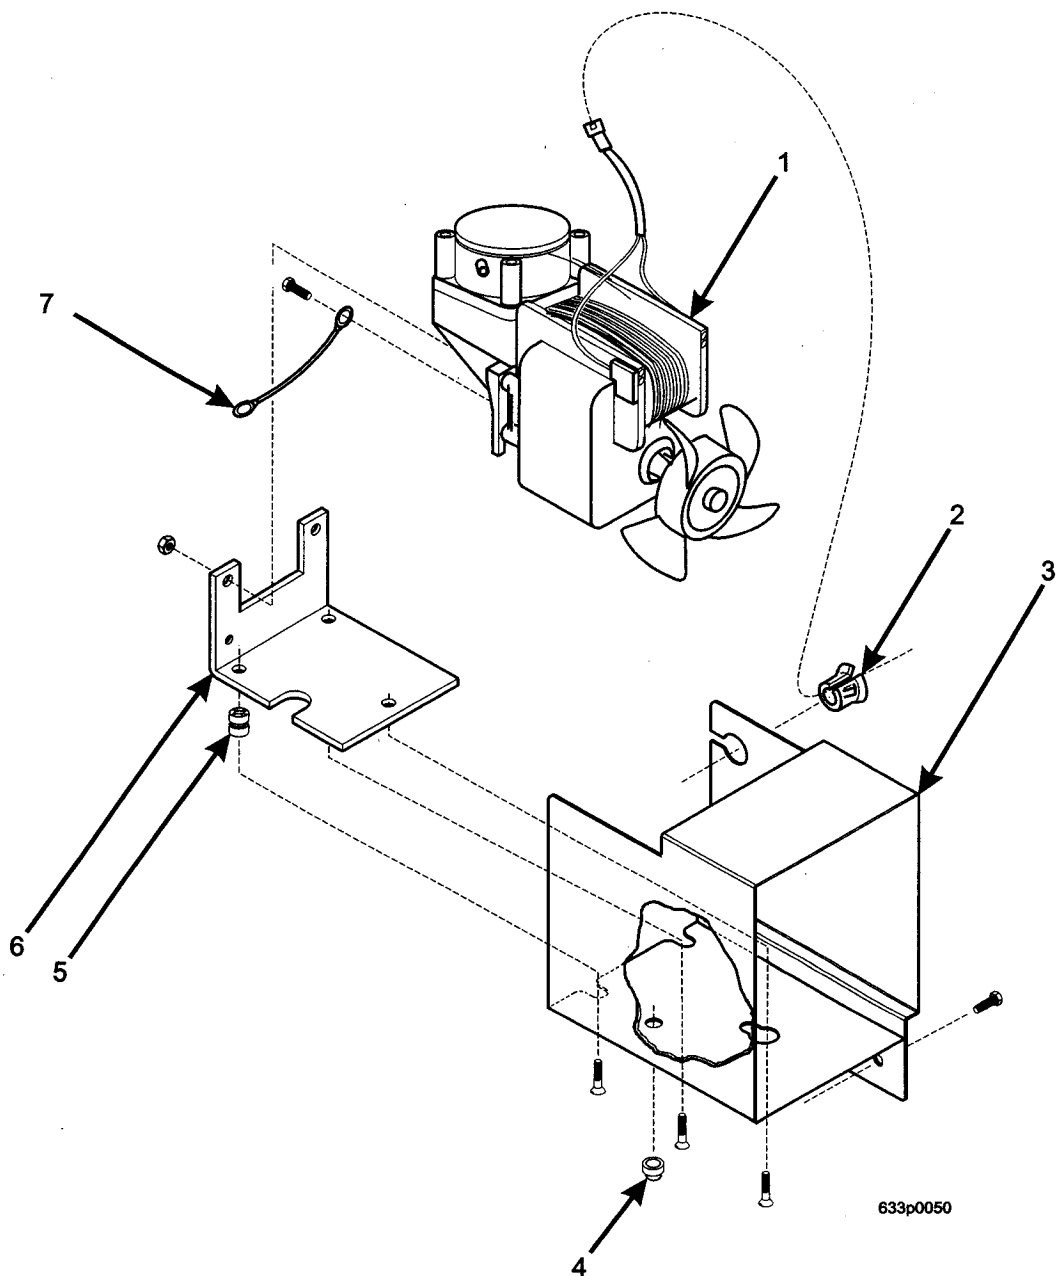

Hot Drink Center Parts Manual

633p0050

Figure 38. Air Compressor Assembly (ARG./US./FR./GER./S.A./SP./U.K.)

Hot Drink Center Parts Manual

TABLE 38. AIR COMPRESSOR ASSEMBLY (ARG./US./FR./GER./S.A./SP./U.K.)

INDEX	PART NUMBER	DESCRIPTION	QTY
-	6334000	AIR COMPRESSOR ASSEMBLY - 230 V	1
1	6334010	AIR COMPRESSOR - BREWER - 230 V	1
2	3502907	BUSHING #OCB-500	1
3	6334008	COVER - AIR COMPRESSOR	1
4	6231319	BUMPER - PLUG	1
5	6237205	VIBRATION ISOLATOR - .250 DIAMETER	3
6	6334009	BRACKET - AIR COMPRESSOR	1
7	9984165	JUMPER - GROUND WIRE	1