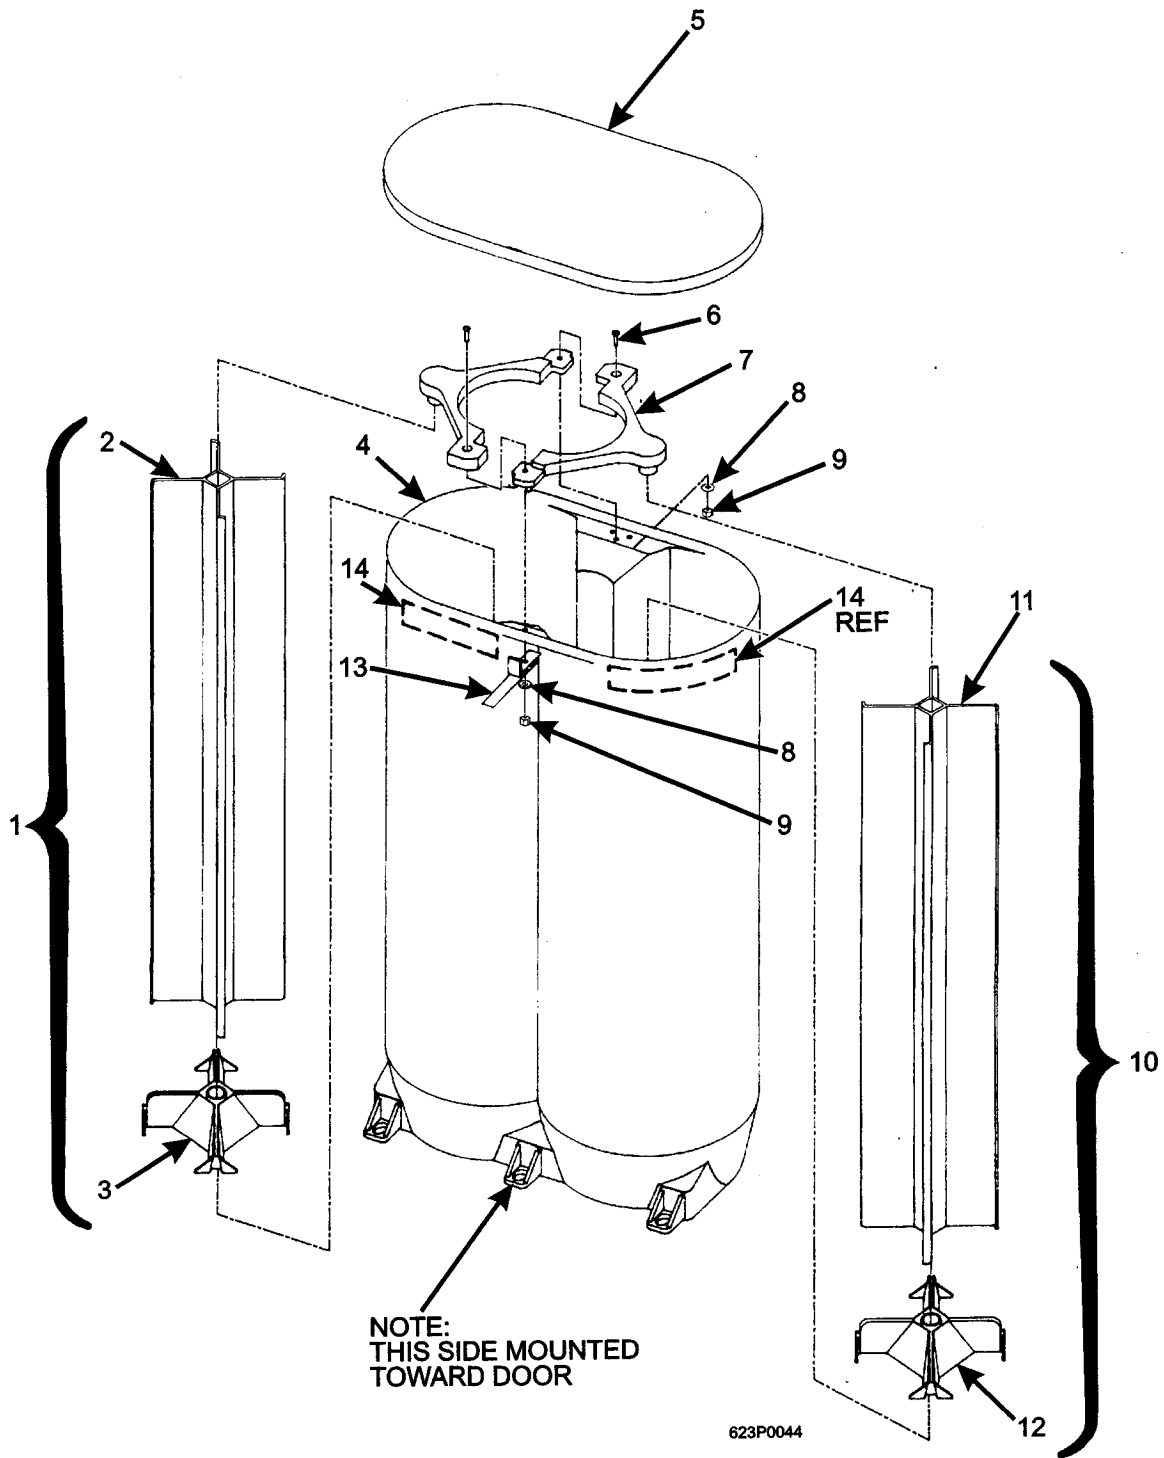

Hot Drink Center Parts Manual

Figure 22. Turret and Canister Assembly - 7 Column

Hot Drink Center Parts Manual

TABLE 22. TURRET AND CANISTER ASSEMBLY - 7 COLUMN

INDEX	PART NUMBER	DESCRIPTION	QTY
-	6233102	TURRET AND CANISTER ASSEMBLY - 7 COLUMN	REF
1	6233108	TURRET ASSEMBLY 1A (INCLUDES INDEX NUMBERS 2 AND 3)	1
2	6233061	TURRET CENTER	1
3	6233048	BASE - TURRET	1
4	6233092	CANISTER - CUP - 7	1
5	6233093	LID - CANISTER - 7	1
6	9900115	SCREW - #8-32 X 3	2
7	6233030	BEARING TURRET	2
8	6138181	WASHER PLATE	2
9	9900081	NUT - #8-32 KEPS	2
10	6233109	TURRET ASSEMBLY 1B (INCLUDES INDEX NUMBERS 11 AND 12)	1
11	6233061	TURRET CENTER	1
12	6233048	BASE - TURRET	1
13	6333003	STRAP - CANISTER	1
14	6233095	LABEL - FILL LINE	2