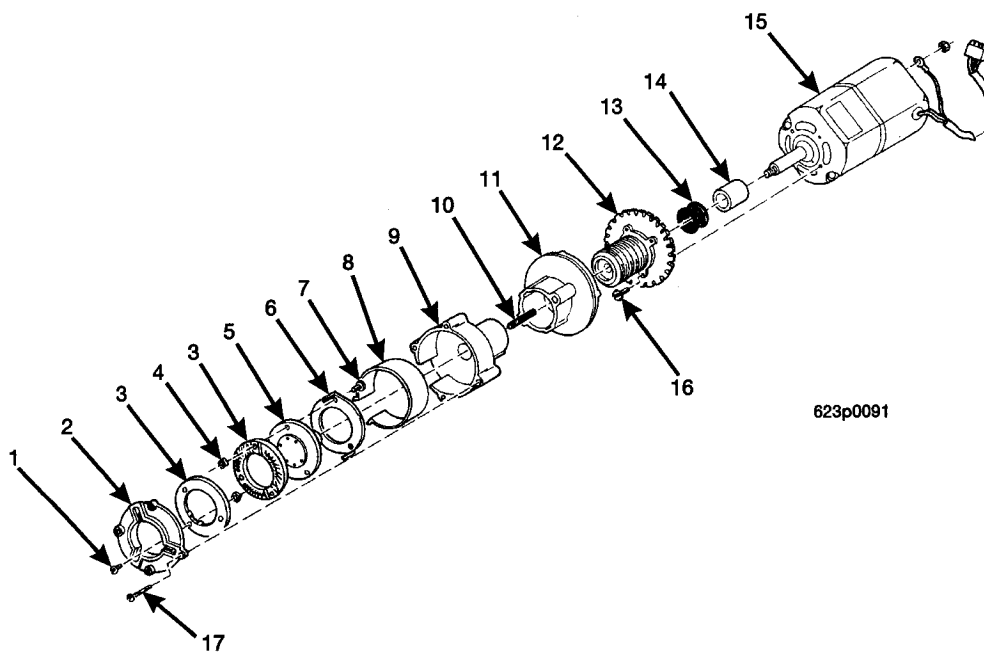

Hot Drink Center Parts Manual

Figure 92. Grinder Assembly - Bean

Hot Drink Center Parts Manual

TABLE 92. GRINDER ASSEMBLY - BEAN

INDEX	PART NUMBER	DESCRIPTION	QTY
-	6237202	GRINDER ASSEMBLY - BEAN (MEX./U.S.)	REF
	6337002	GRINDER ASSEMBLY - BEAN (ARG./AUS./FR./GER./N.A./S.A./SP./U.K.)	
1	6207518	SCREW, #4-40 X .312 PHS W/LW	3
2	6237224	COVER - GRINDER HOUSING	1
3	6277202	GRINDING WHEEL - MACHINED	2
4	6207519	NUT - GRINDING WHEEL	6
5	6237223	ROTOR - GRIND WHEEL	1
6	6237271	DISPENSING BLADE - GRIND WHEL	1
7	6237272	SCREW, #4-40 X 5/16 PHS	3
8	6224035	LINER - GRINDER HOUSING	1
9	6237225	GRINDER HOUSING ASSEMBLY	1
10	6207515	SPRING - INDEX	2
11	6237222	COLLAR - LOCKING	1
12	6237227	PLATE - MOTOR MOUNTING	1
13	6227513	RUBBER GROMMET	1
14	6227514	BEARING - GRINDER	1
15	6237201	MOTOR - UNIVERSAL - MEX./U.S.	1
	6337011	MOTOR - UNIVERSAL - (ARG./AUS./FR./GER./N.A./S.A./SP./U.K.)	
16	9900023	SCREW, #8-32 X .38 PHS W/LW	4
17	6207516	SCREW, #4-40 X 1.25 PHS W/LW	2