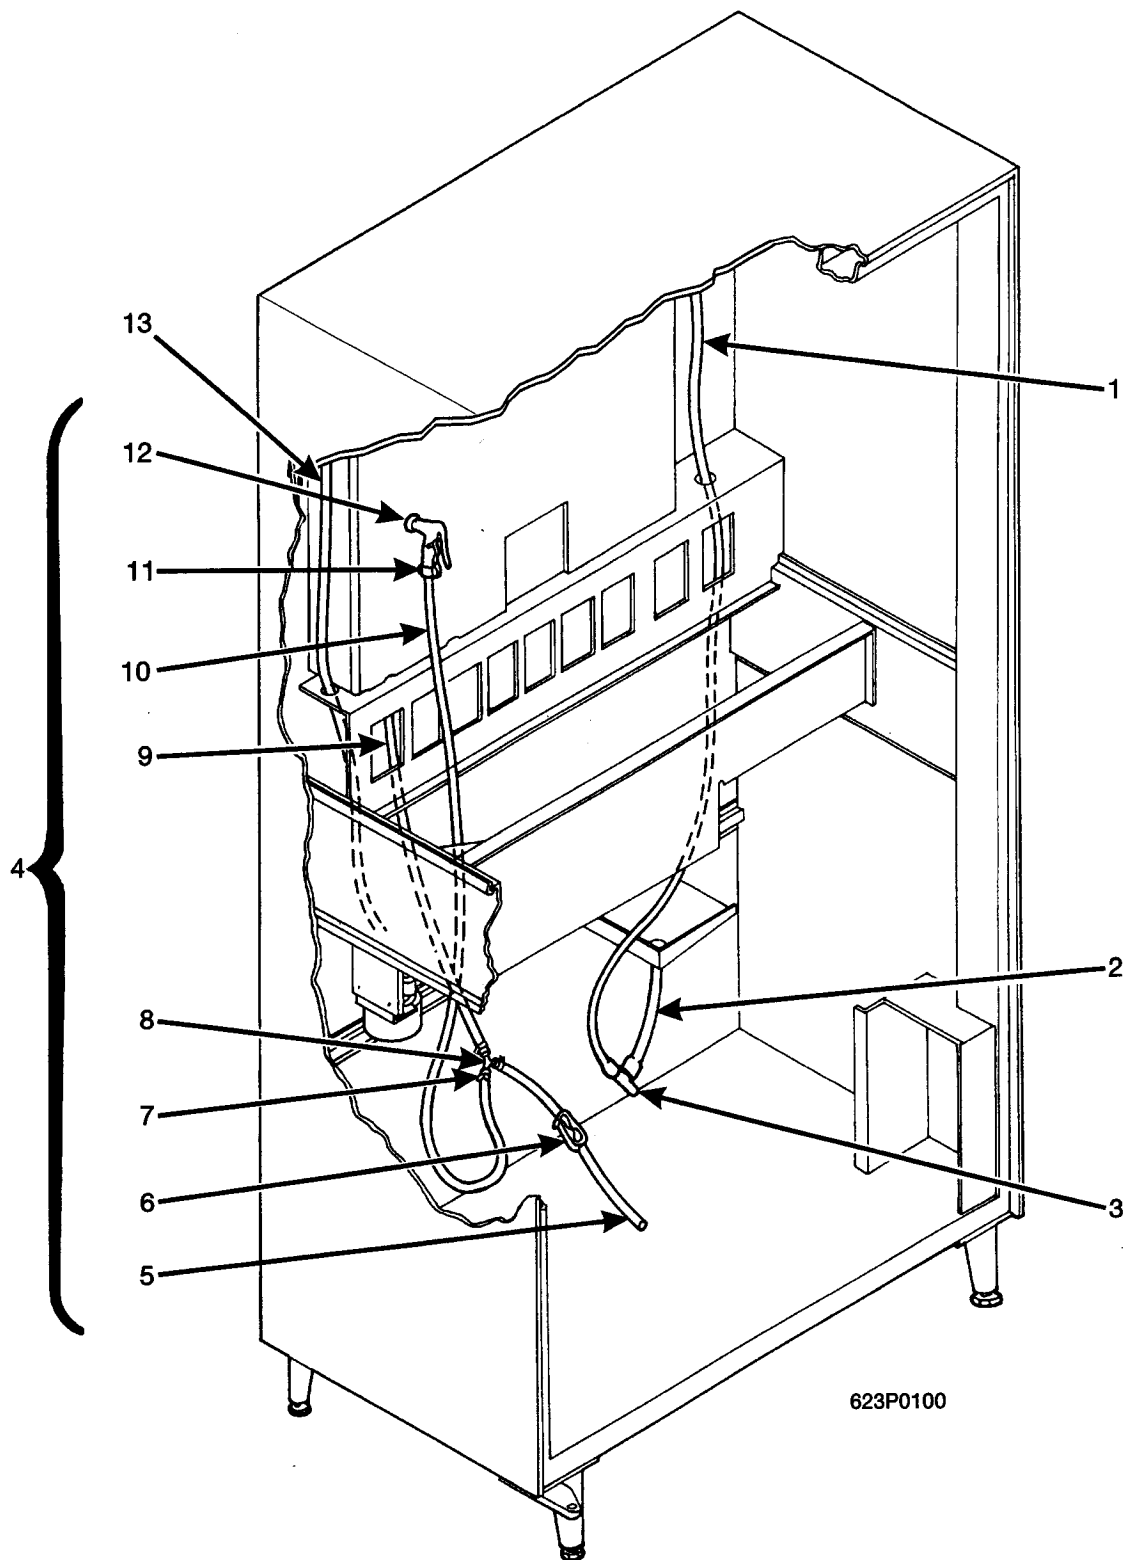

TABLE 102. LIQUID DISTRIBUTION AND DRAIN SYSTEM (PART 1 OF 2)

Hot Drink Center Parts Manual

Figure 102. Liquid Distribution and Drain System (Part 1 of 2)

Hot Drink Center Parts Manual

TABLE 102. LIQUID DISTRIBUTION AND DRAIN SYSTEM (PART 1 OF 2)

INDEX	PART NUMBER	DESCRIPTION	QTY.	BULK (SEE USAGE KEY) (TABLE 102A)
1	-	TUBE - 62" LG	1	B
2	-	TUBE - 12" LG (633/637 ONLY)	1	B
3	6108057	TEE (633/637 ONLY)	1	-
4	6238071	SPRAY HOSE ASSEMBLY (INCLUDES INDEX NUMBERS 5 THROUGH 12)	1	-
5	-	TUBE, .38 X .56 X 20.0	1	A
6	6238154	CLAMP - PLASTIC - THROTTLING	1	-
7	6158063	CLAMP HOSE	3	-
8	6138094	Y CONNECTOR - 3/8 OD 1/4 ID	1	-
9	-	TUBE 18.0	1	A
10	-	TUBE 60.0	1	A
11	6338059	FITTING - SPRAY HOSE	1	-
12	6338060	SPRAY HEAD	1	-
13	3618123	TUBE - 31" LG	1	-

TABLE 102A. USAGE KEY FOR BULK TUBING

CODE (SEE TABLES 102, 103)	PART NUMBER	DESCRIPTION
A	6338021	TUBING - SILICONE - .375 I.D. X .562 O.D.
B	6238090	TUBING - BLACK - 5/8 X 13/16 O.D.
C	6208037	TUBING - SILICONE - .250 I.D. X .437 O.D.