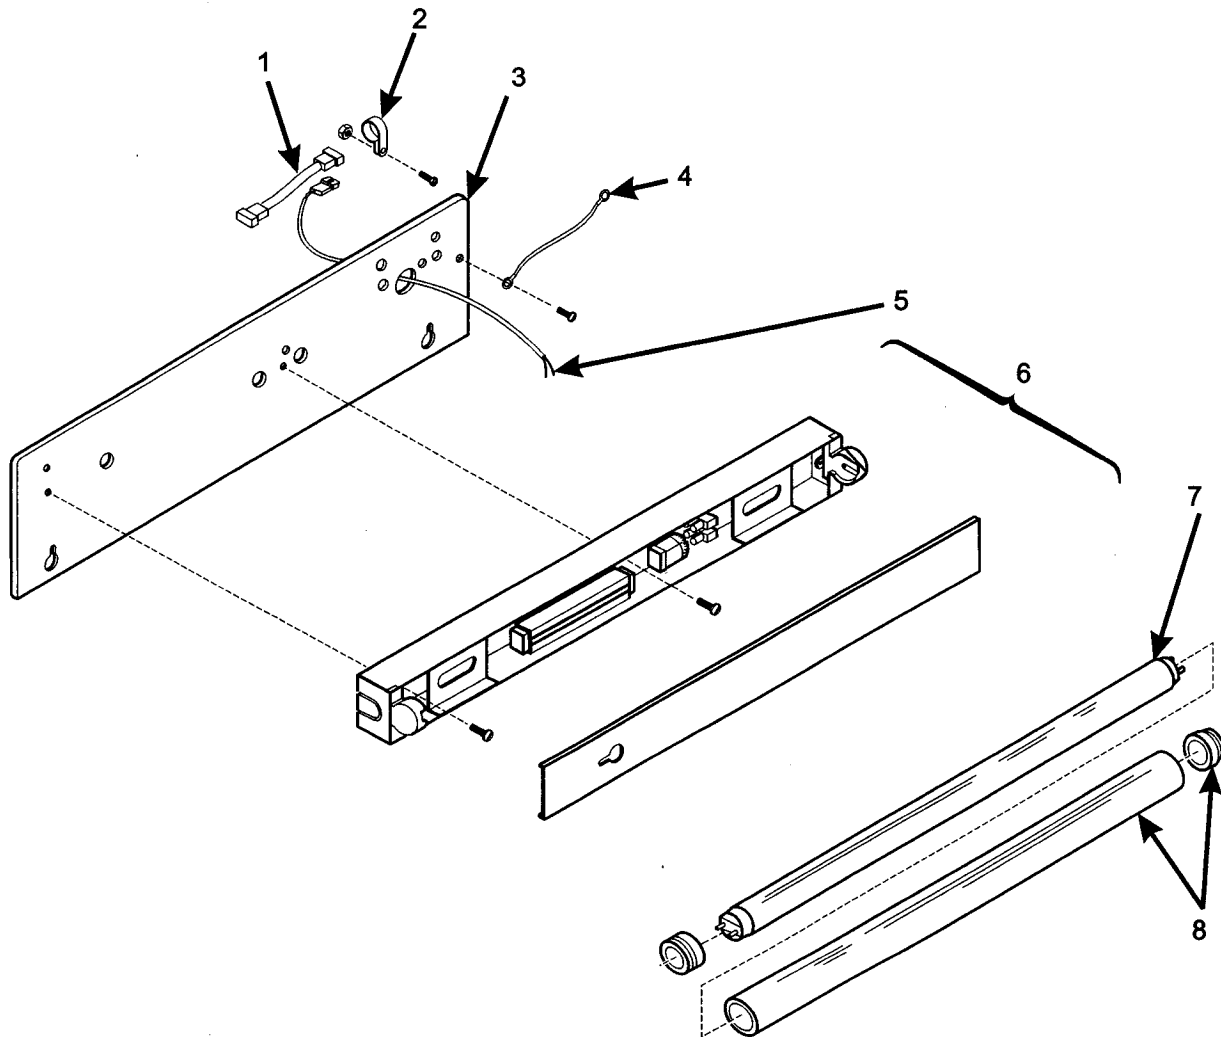

Hot Drink Center Parts Manual

633p0049

Figure 36. Service Light/Bracket Assembly (ARG./AUS./FR./GER./N.Z./SP./U.K.)

Hot Drink Center Parts Manual

TABLE 36. SERVICE LIGHT/BRACKET ASSEMBLY (ARG./AUS./FR./GER./N.Z./SP./U.K.)

INDEX	PART NUMBER	DESCRIPTION	QTY
-	6339012	LIGHT AND BRACKET ASSEMBLY - FLUORESCENT - 230 V	1
1	6332010	SUPPRESSION ASSEMBLY - 230 V	1
2	4305043	CABLE CLAMP - RICHCO #N4	3
3	6231559	BRACKET - SERVICE LIGHT	1
4	9984165	JUMPER - GROUND WIRE	1
5	6339011	JUMPER - SERVICE LIGHT - INTERNATIONAL	1
6	6239053	LIGHT ASEMBLY - FLUORESCENT - 230 V	1
7	2222096	FLUORESCENT LAMP #F15T8CW, 96/CS	1
8	6232305	LAMP SLEEVE AND END CAPS ASSEMBLY - 16.35" LONG	1