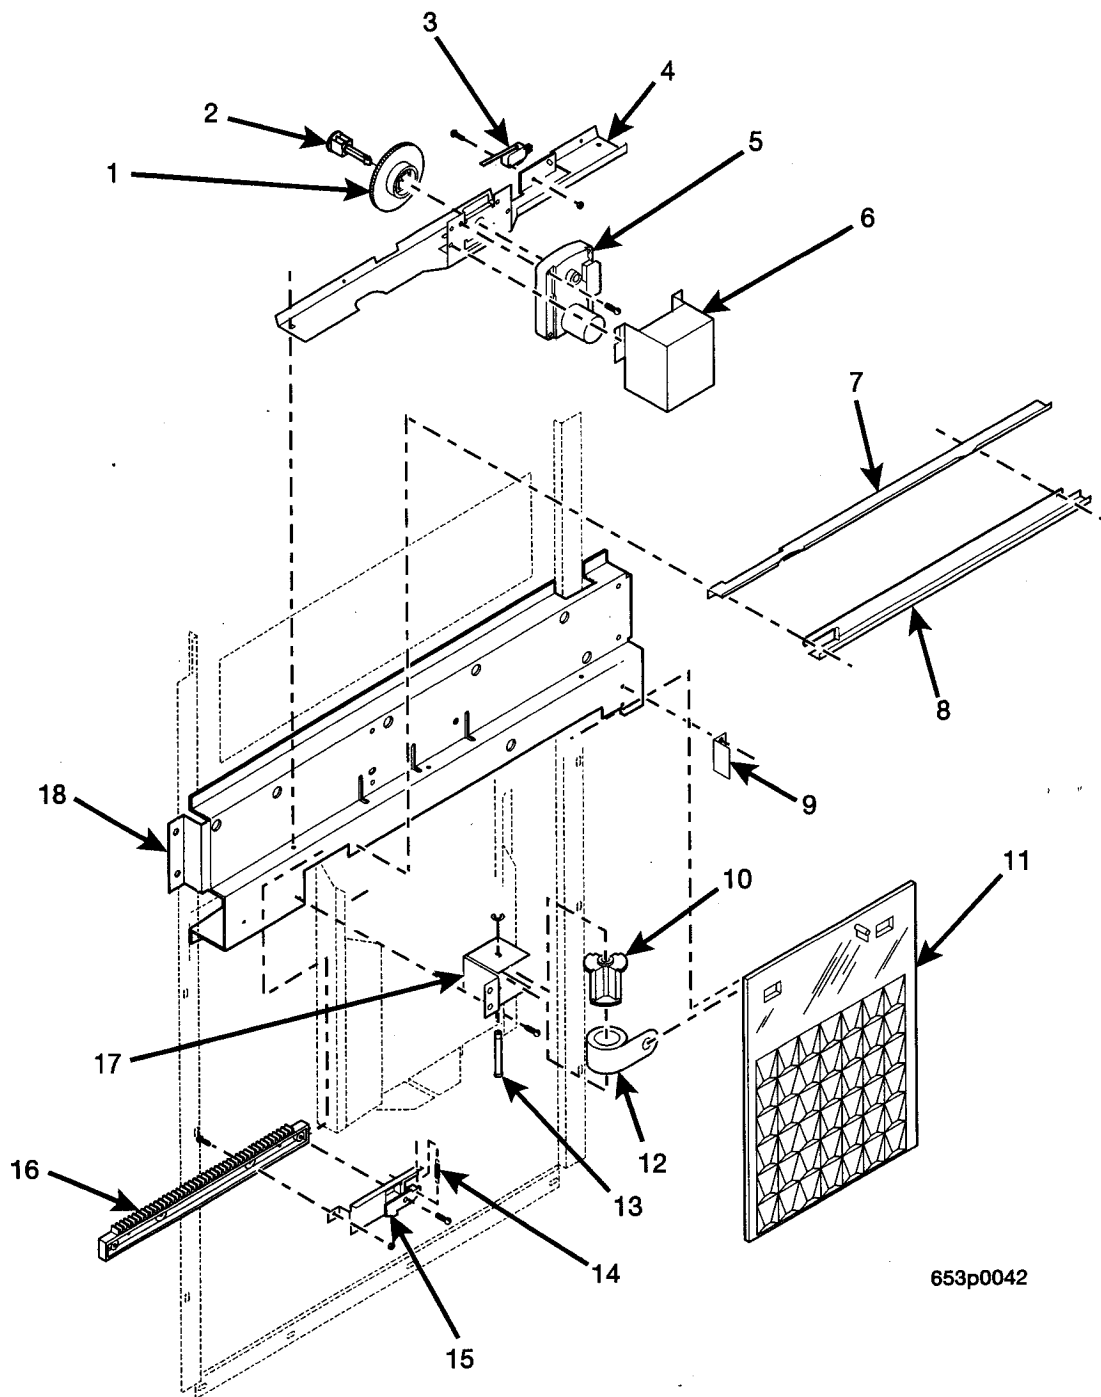

Hot Drink Center Parts Manual

Figure 15. Automatic Delivery Door

Hot Drink Center Parts Manual

TABLE 15. AUTOMATIC DELIVERY DOOR

INDEX	PART NUMBER	DESCRIPTION	QTY
-	6239026	HARNESS - AUTO DOOR (NOT SHOWN) (TABLE 100)	1
-	1452139	RETAINER - HARNESS (NOT SHOWN)	3
1	1477020	GEAR - TRAY	1
2	1477113	COUPLING - SPIRAL	1
3	5220108	SWITCH	1
5	1577035	MOTOR AND PCB ASSEMBLY	1
6	6232263	COVER - MOTOR - VEND DOOR	1
7	6232098	TRACK - GEAR RACK	1
8	6232172	TRACK - VEND DOOR	1
9	6232096	STOP - VEND DOOR	1
10	6232084	SPOOL - SPRING	1
11	6232065	DOOR - VEND	1
12	6232091	SPRING - VEND DOOR	1
13	6232085	SHAFT - SPOOL	1
14	3108141	SPRING COVER AIR GAP	1
15	6232160	PLATE ASSEMBLY - RACK	1
16	6234106	RACK - BREWER	1
17	6232089	HOUSING - SPRING	1
18	6332143	BRACE - CUP MECH	1