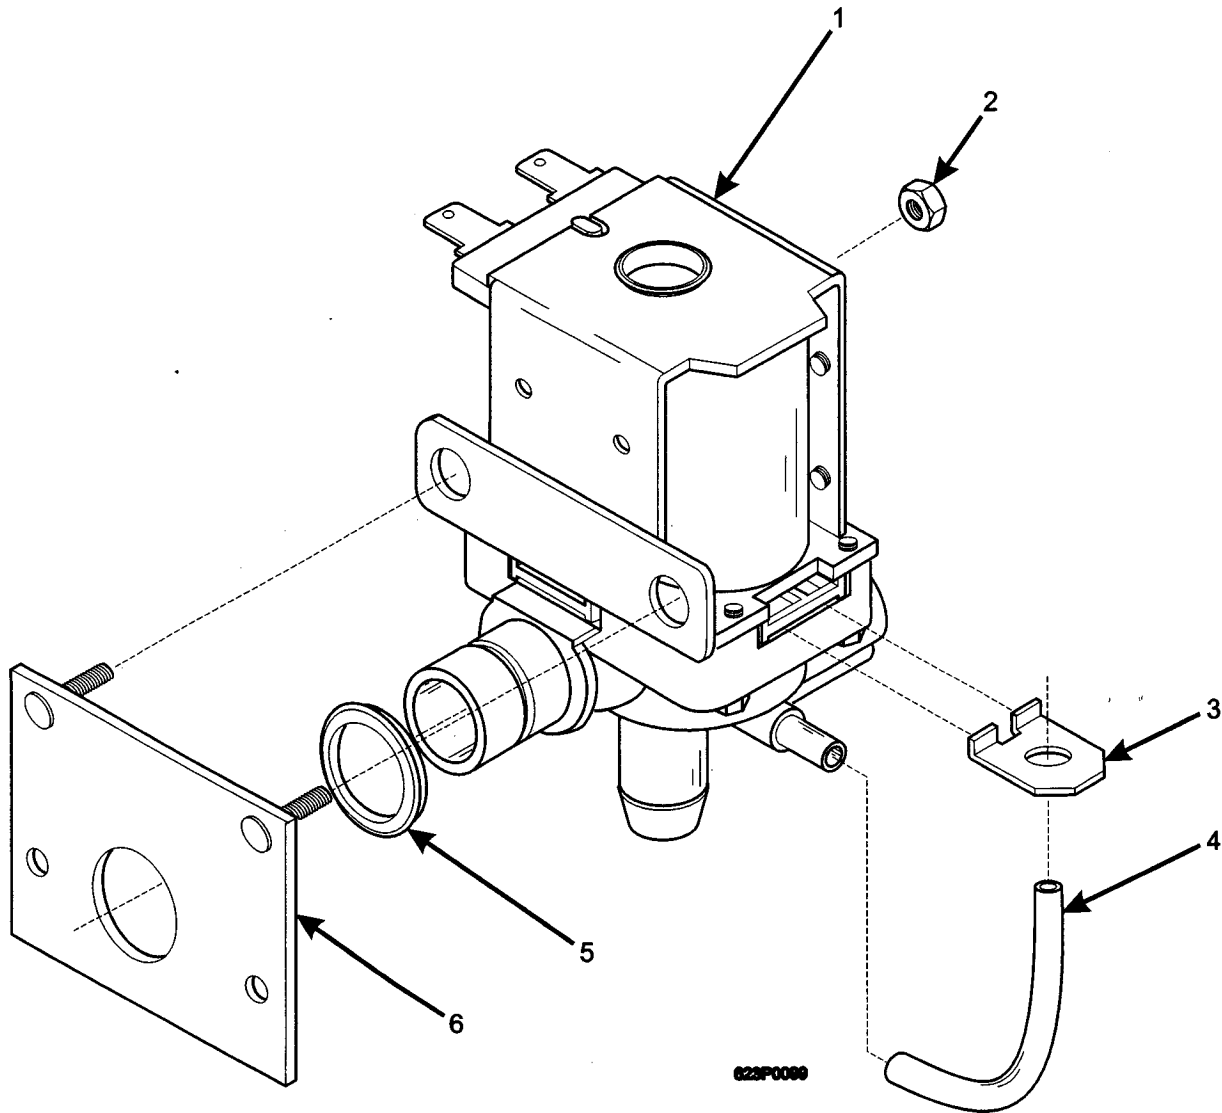

Hot Drink Center Parts Manual

Figure 72. Valve Assembly - Hot Water Tank

Hot Drink Center Parts Manual

TABLE 72. VALVE ASSEMBLY - HOT WATER TANK

INDEX	PART NUMBER	DESCRIPTION	QTY
1	6238112	VALVE ASSEMBLY, HOT WATER TANK (BRZ./MEX./U.S.)	REF
	6238116	VALVE ASSEMBLY, HOT WATER TANK (ARG./AUS./FR./GER./N.Z./S.A./SP./U.K.)	
1	6238111	VALVE - HOT WATER TANK - PUR-EATON GS-56 (BRZ./MEX./U.S.)	1
	6238115	VALVE - HOT WATER TANK - 230 V (ARG./AUS./FR./GER./N.Z./S.A./SP./U.K.)	
2	9900081	NUT - #8-32	2
3	6238196	RETAINER - TUBE	1
4	6118106	TUBING - PLASTIC 1/4 OD X 1/8 ID	3.5"
5	6238074	"O" RING - .48 IDX.10	1
6	6238113	VALVE MOUNTING PLATE AND STUD ASSEMBLY	1