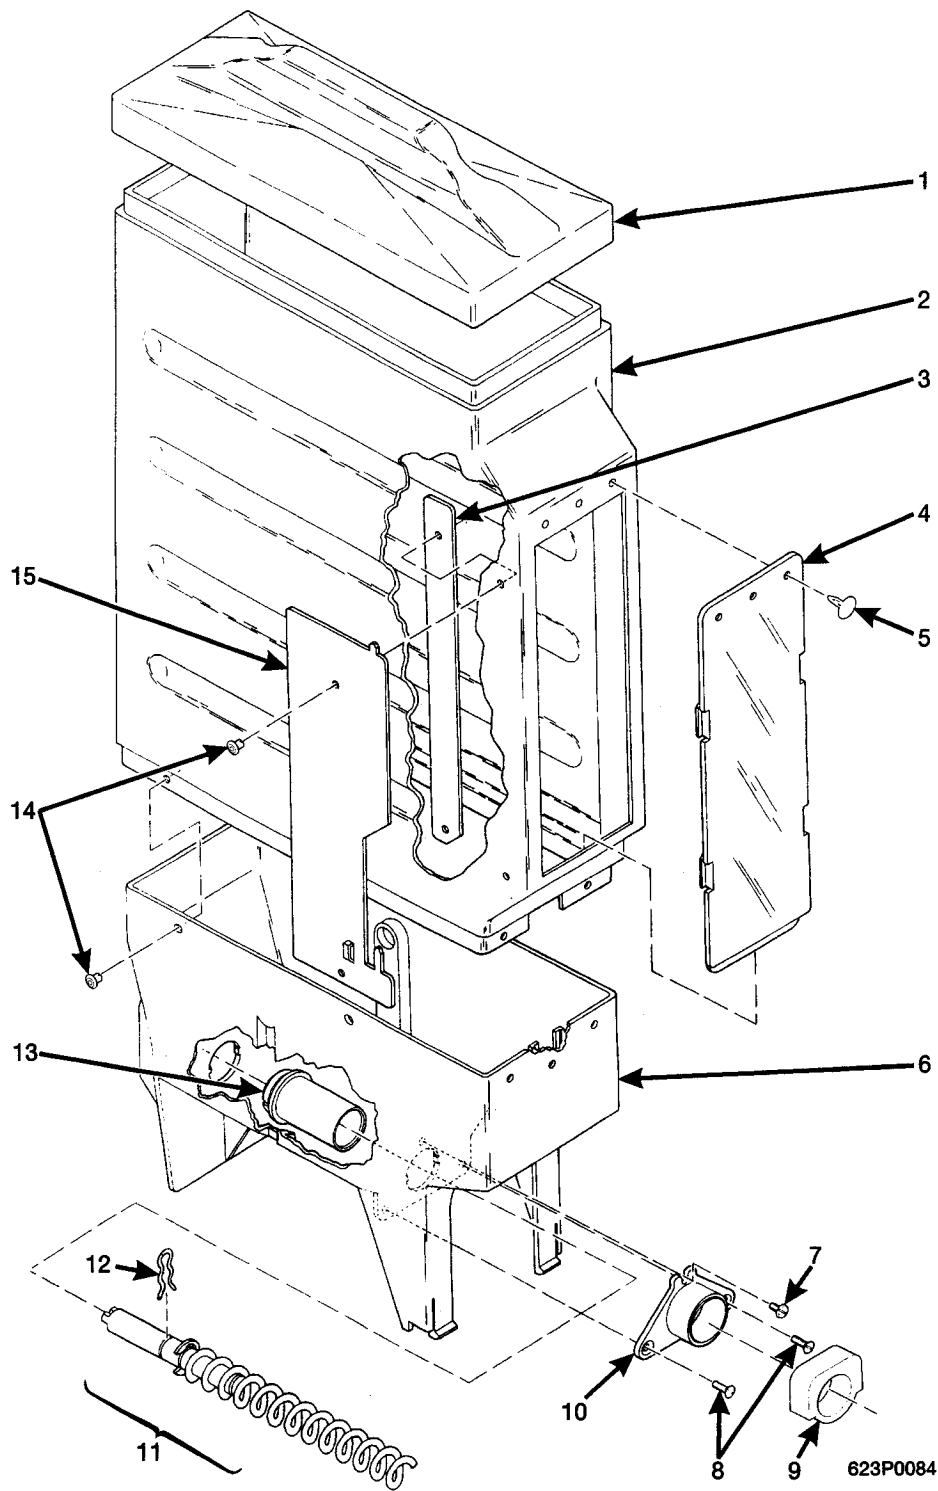

Hot Drink Center Parts Manual

Figure 83. Canister Assembly 6237421

Hot Drink Center Parts Manual

TABLE 83. CANISTER ASSEMBLY 6237421

INDEX	PART NUMBER	DESCRIPTION	QTY
-	6237421	CANISTER ASSEMBLY - DECAF BEAN	-
1	6237069	LID - CANISTER	1
2	6237068	SLEEVE - CANISTER	1
3	6237518	STIFFENER - HINGE PLATE	1
4	6237087	WINDOW INSERT - CANISTER	1
5	6237053	FASTENER - PUSH IN	4
6	6237064	CANISTER BASE	1
7	6237049	SCREW, #8-16 X .25 - SLTD - PHS	1
8	6237050	SCREW, #8-16 X .44 - SLTD - FLHD	2
9	6237288	GASKET - GRINDER	1
10	6237031	NOZZLE	1
11	6237095	AUGER AND SHAFT ASSEMBLY (INCLUDES THE NEXT 3 ITEMS)	1
-	6237025	RETAINING RING-"E"-.500	1
-	6237045	AUGER-CANISTER-COFFEE	1
-	6237097	SHAFT-AUGER	1
12	6337020	CLIP - SPRING	1
13	6237014	BEARING - CANISTER	1
14	6237019	ALUMINUM "POP" RIVER - .187 DIA	8
15	6237517	HINGE PLATE - BEAN WINDOW	1