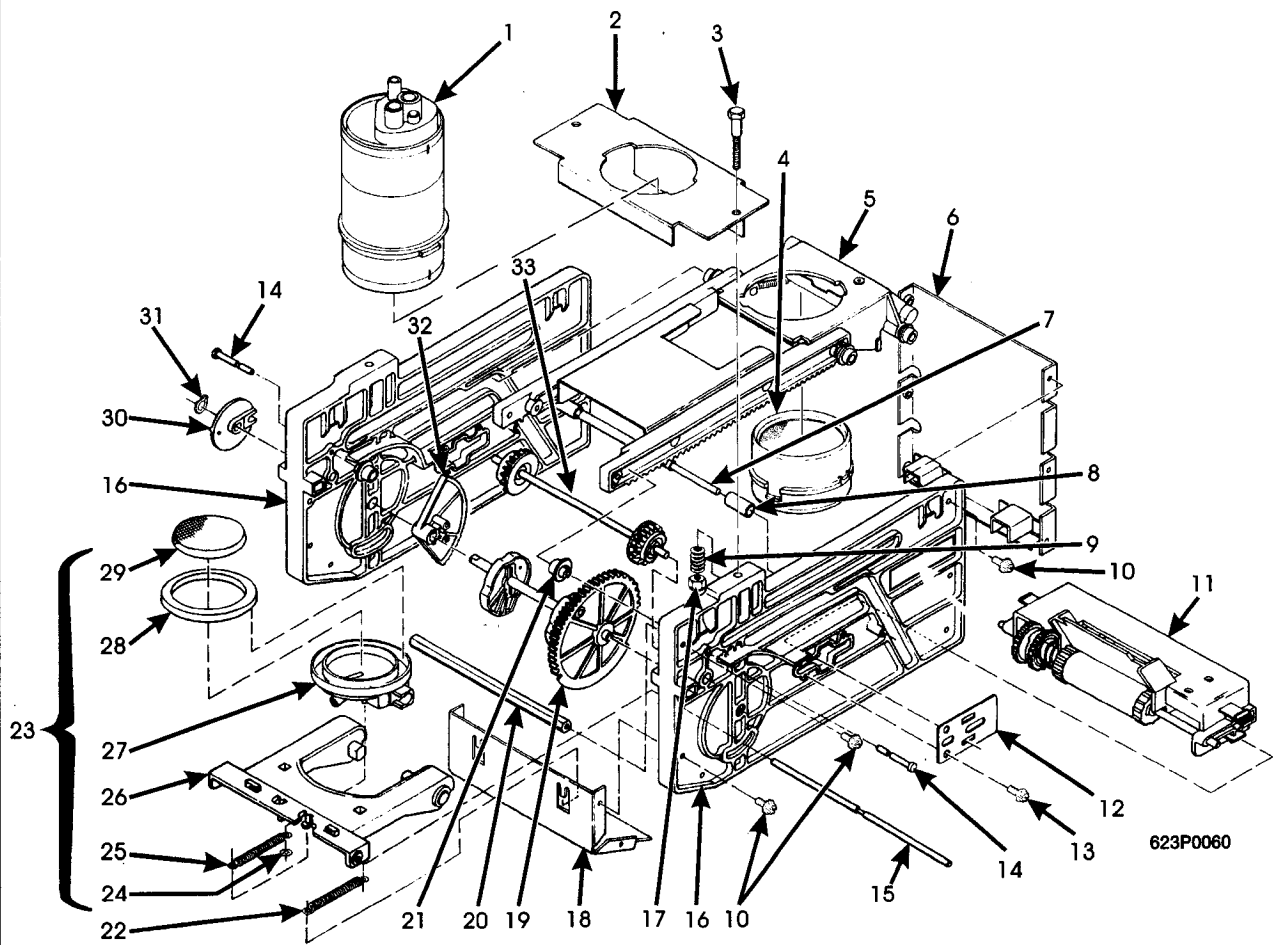

Hot Drink Center Parts Manual

Figure 51. Single Brewer Assembly (With Filter)

Hot Drink Center Parts Manual

TABLE 51. SINGLE BREWER ASSEMBLY (WITH FILTER)

INDEX	PART NUMBER	DESCRIPTION	QTY
-	6234000	SINGLE BREWER ASSEMBLY - WITH FILTER	REF.
1	6234328	BARREL ASSEMBLY - BREWER (FIGURE 54)	1
2	6234301	BARREL SUPPORT - BREWER	1
3	6234288	BOLT - 1/4-20 1 1/2	2
4	6234297	BASKET - BREWER PAPER	1
5	6234001	RACK ASSEMBLY - BREWER (FIGURE 56)	1
6	6234215	WALL ASSEMBLY - REAR	1
7	6234271	SHAFT - FLIP STOP	1
8	6234270	ROLLER - STOP	2
9	6234225	SPRING - BREWER	2
10	6234295	SCREW - #8-32 X .38 HHS W/LW	12
11	6234600	PAPER MECHANISM ASSEMBLY (FIGURE 58)	1
12	6234608	SPRING COVER - PAPER MECH	2
13	6234616	SCREW - #10-32 X 3/8 HHS SL W/ EA	4
14	6234223	PIN - ROLLER - SIDEWALL	2
15	6234308	SHAFT - SWING ARM	1
16	6234273	SIDEWALL - BREWER	2
17	6234289	LOCKNUT - #1/4-20	2
18	6234220	WALL ASSEMBLY - BOTTOM FRONT	1
19	6234008	GEAR & CAM ASSEMBLY	1
20	6234293	SPACER - SINGLE BREW	1
21	6234222	ROLLER - BREWER	2
22	6234205	SPRING	1
23	6234200	SWING ARM ASSEMBLY (INCLUDES INDEX NUMBERS 24 THROUGH 29)	1
24	6234243	SHAFT - RETAINER - .125 DIA	2
25	6234205	EXT. SPRING - SWING ARM	2
26	6234002	SWING ARM ASSEMBLY	1
27	6234240	FUNNEL - COFFEE	1
28	6234375	SEAL - BREWER	1
29	6334019	FILTER SUPPORT - 30 MESH	1
30	6234310	DRIVE CONNECTION - BREWER	1
31	6234303	RETAINING RING - .375	1
32	6234601	RATCHET DRIVE - PAPER MECH.	1
33	6234007	PINION GEAR ASSEMBLY	1