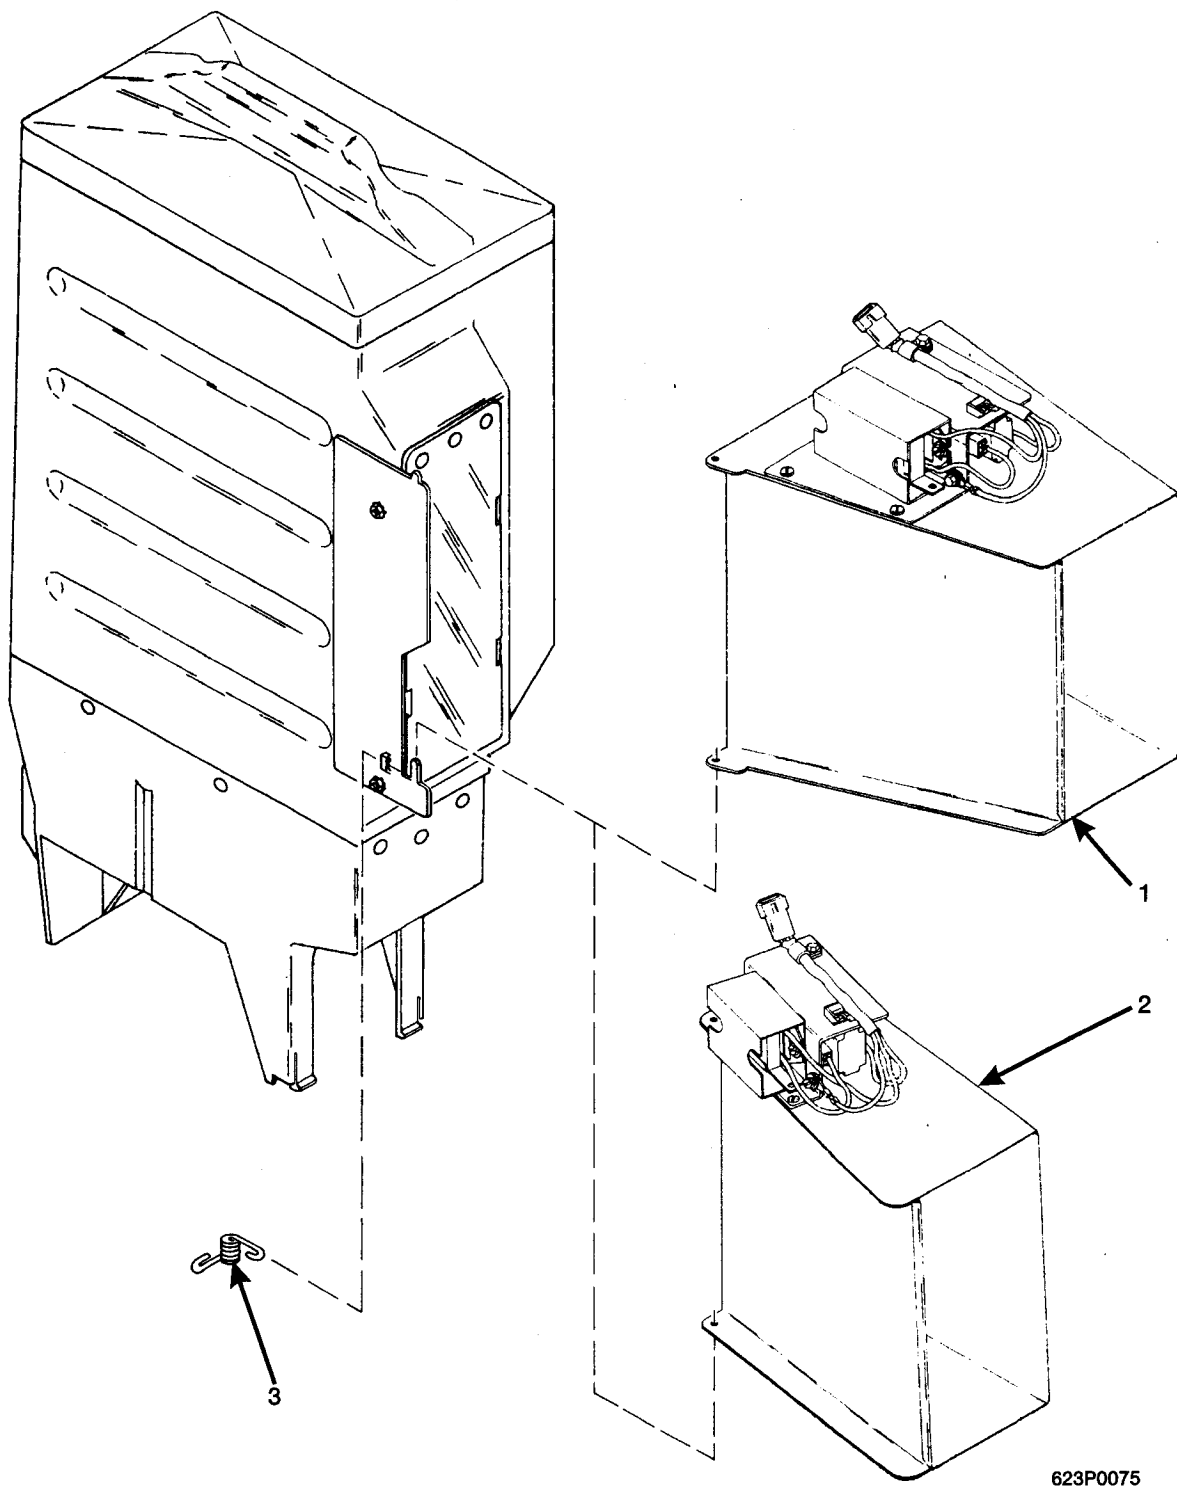

Hot Drink Center Parts Manual

Figure 73. Bean Window Assemblies

Hot Drink Center Parts Manual

TABLE 73. BEAN WINDOW ASSEMBLIES

INDEX	PART NUMBER	DESCRIPTION	QTY
1	6237519	DUAL BEAN WINDOW ASSEMBLY - FINAL (FIGURE 74) (U.S.)	OPT.
	6337007	DUAL BEAN WINDOW ASSEMBLY - FINAL (FIGURE 74) (GER.)	OPT.
2	6237520	SINGLE BEAN WINDOW ASSEMBLY - FINAL (FIGURE 75) (U.S.)	OPT.
	6337006	SINGLE BEAN WINDOW ASSEMBLY - FINAL (FIGURE 75) (ARG./AUS./FR./N.Z./S.A./SP./U.K.)	OPT.
3	6237098	SPRING - BEAN WINDOW	OPT.