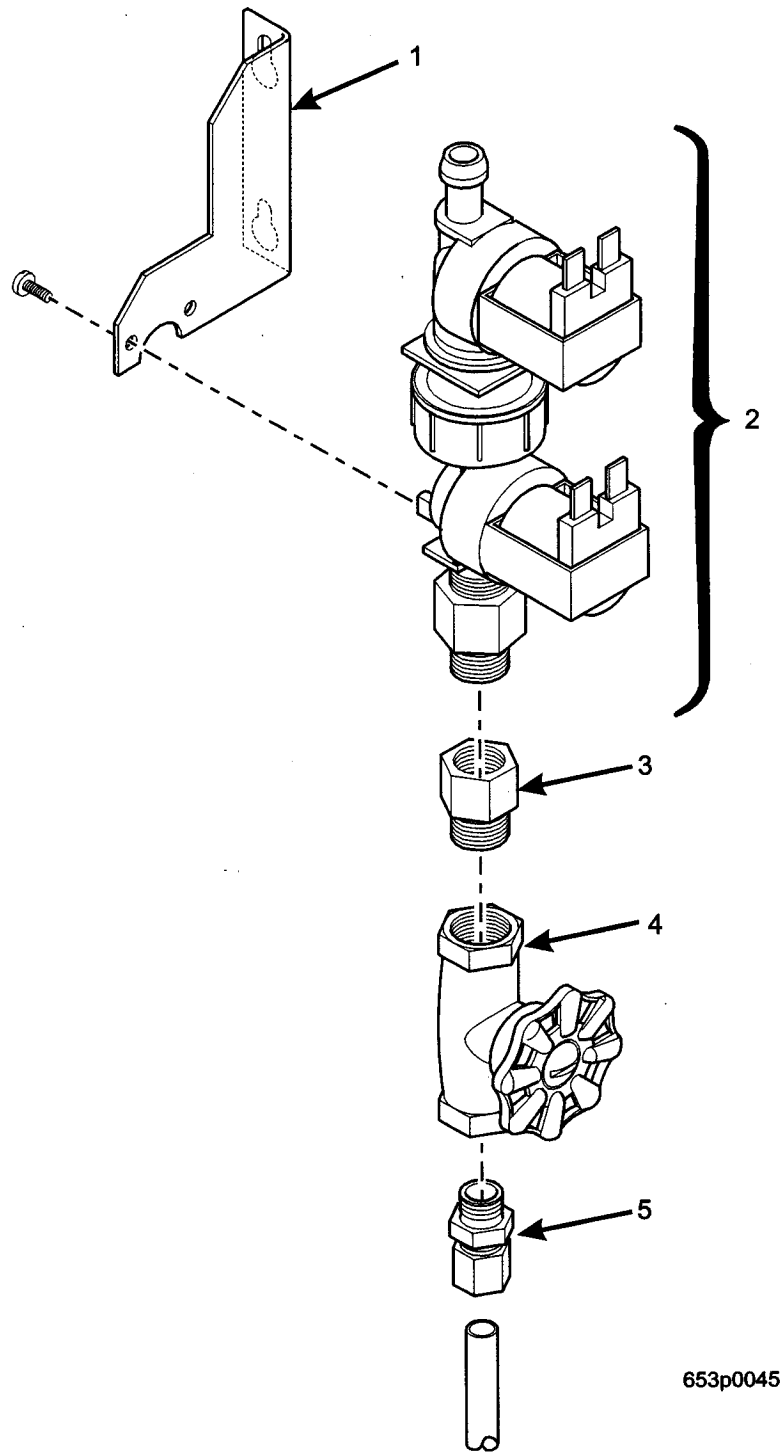

Hot Drink Center Parts Manual

Figure 69. Water Supply - Without Water Filter Option

Hot Drink Center Parts Manual

TABLE 69. WATER SUPPLY - WITHOUT WATER FILTER OPTION

INDEX	PART NUMBER	DESCRIPTION	QTY
1	6338017	TUBING - INLET LINE - NO FILTER	1
2	6331040	BRACKET/INLET VALVE ASSEMBLY (MEX./U.S.) (INCLUDES INDEX NUMBERS 1 - 5)	1
	6331038	BRACKET/INLET VALVE ASSEMBLY (ARG./FR./GER./N.Z./SP./U.K.) (INCLUDES INDEX NUMBERS 1 - 5)	
3	6231501	SUPPORT - INLET WATER VALVE	1
4	3158061	VALVE ASSEMBLY - WATER INLET (U.S.)	1
	6408003	VALVE ASSEMBLY - WATER INLET (ARG./FR./GER./N.Z./SP./U.K.)	
5	6231503	ADAPTER - 3/8-1/4 #120B 06 X 0	1
6	3108048	VALVE WATER - CONBRACO #57-001-	1
7	6408119	MALE CONNECTOR - BRASS - #4-4-FBI12	1