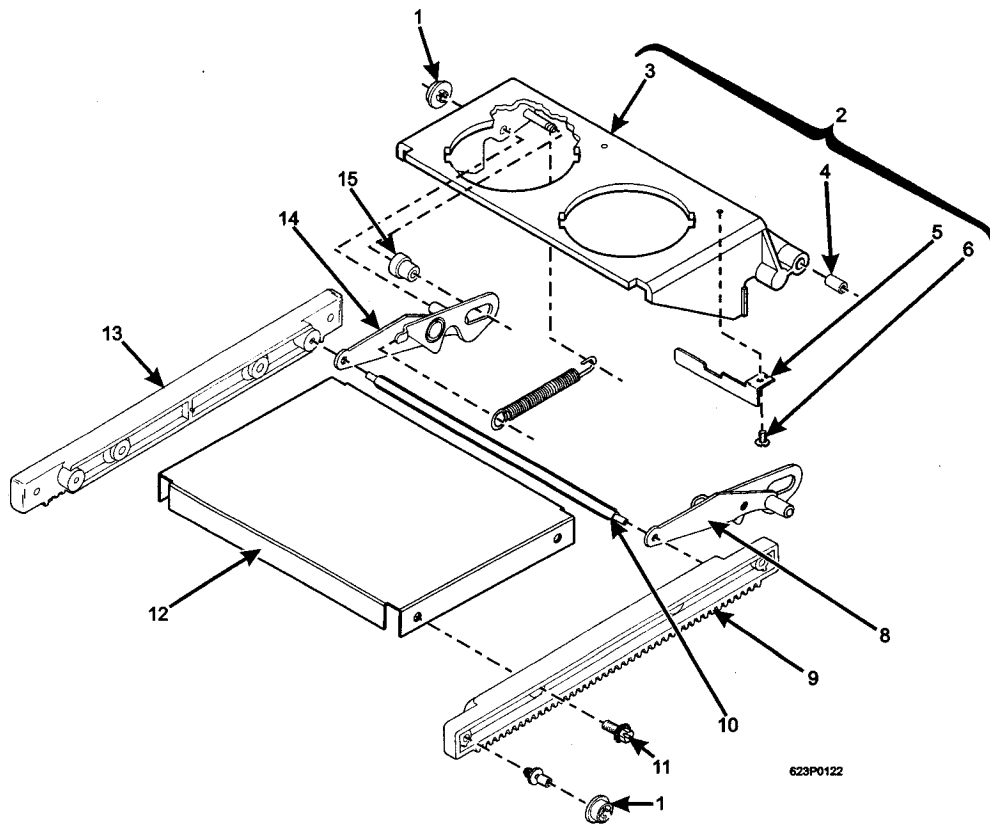

Figure 56. Rack Assembly - Single Brewer

Hot Drink Center Parts Manual

TABLE 57. RACK ASSEMBLY - DUAL BREWER

INDEX	PART NUMBER	DESCRIPTION	QTY
-	6234901	RACK ASSEMBLY - DUAL BREWER	REF
1	6234222	ROLLER - BREWER	4
2	6234902	BASKET HOUSING ASSEMBLY - DUAL BREWER (INCLUDES INDEX NUMBERS 3 THROUGH 7)	1
3	6234281	PIN - BASKET HOUSING - D.B.	1
4	6234928	BASKET HOUSING & WIPER ASSEMBLY	2
5	6234278	BEARING - RETURN LEVER ROLLER	2
6	6234118	FLAT SPRING - BASKET HOUSING	2
7	6204211	SCREW - #6-32 X 1/4 PHS T/C SS	2
8	6234256	SPRING - FLIP	2
9	6234962	ROLLER LINK ASSEMBLY - RIGHT	1
10	6234275	RACK ASSEMBLY - RIGHT	1
11	6234910	SHAFT - FLIP - DUAL BREW	1
12	6234295	SCREW - #8-32 X .38 HHS W/LW	4
13	6234926	BRKT ASSEMBLY - RACK - DUAL BREW	1
14	6234274	RACK ASSEMBLY - LEFT	1
15	6234958	ROLLER LINK ASSEMBLY - LEFT	1
16	6234292	RETURN LEVER ROLLER ASSEMBLY	2