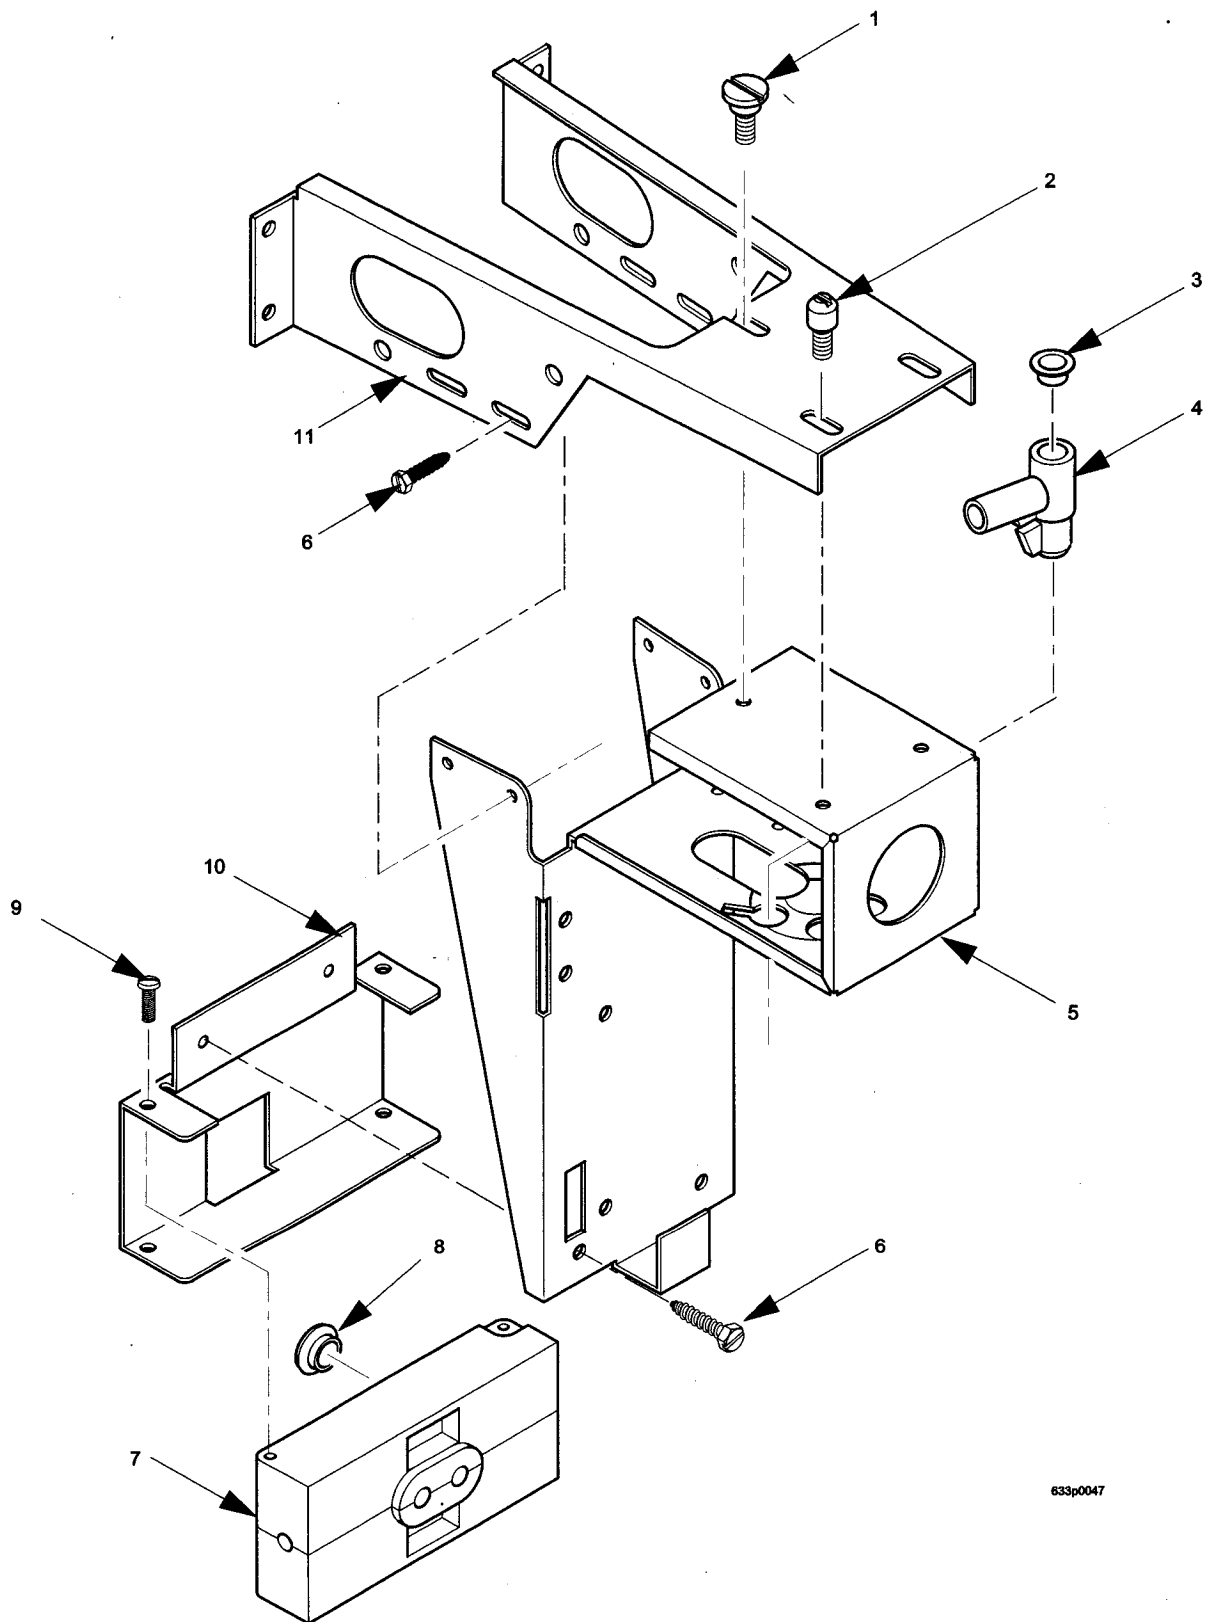

Hot Drink Center Parts Manual

Figure 32. Cup Station Support, Overflow Switch, and Cup Sensor

Hot Drink Center Parts Manual

TABLE 32. CUP STATION SUPPORT, OVERFLOW SWITCH, AND CUP SENSOR

INDEX	PART NUMBER	DESCRIPTION	QTY
-	6551014	SUPPORT ASSEMBLY - CUP STATION	1
-	6231536	MUG SENSOR & BRACKET ASSEMBLY (INCLUDES INDEX NUMBERS 7 - 10) (ARG./FR./MEX./U.K./U.S.)	1
-	6231540	MUG SENSOR & BRACKET ASSEMBLY - TRANSMISSIVE (GER.)	1
1	4247204	STUD - STORAGE TRAY	1
2	4041102	STUD - COLUMN LOCATOR	1
3	4711020	CAPLUG - SPOUT	*
4	6117010	SPOUT - DISPENSING	*
5	6551006	CUP STATION SUPPORT	1
6	1451097	SCREW - #8-32 X .31 HEX HD	2
7	6231537	SENSOR - ASSEMBLY - MUG	1
	6231557	SENSOR ASSEMBLY - MUG - TRANSMISSIVE	
8	9989641	CAPLUG - 3/8" - FLUSH TYPE	1
9	2226380	SCREW - #6 - 19 X .38 PHS T/C	1
10	6231539	BRACKET - CUP SENSOR	1
11	6398136	SUPPORT - CUP STATION - EUROTWIN	1