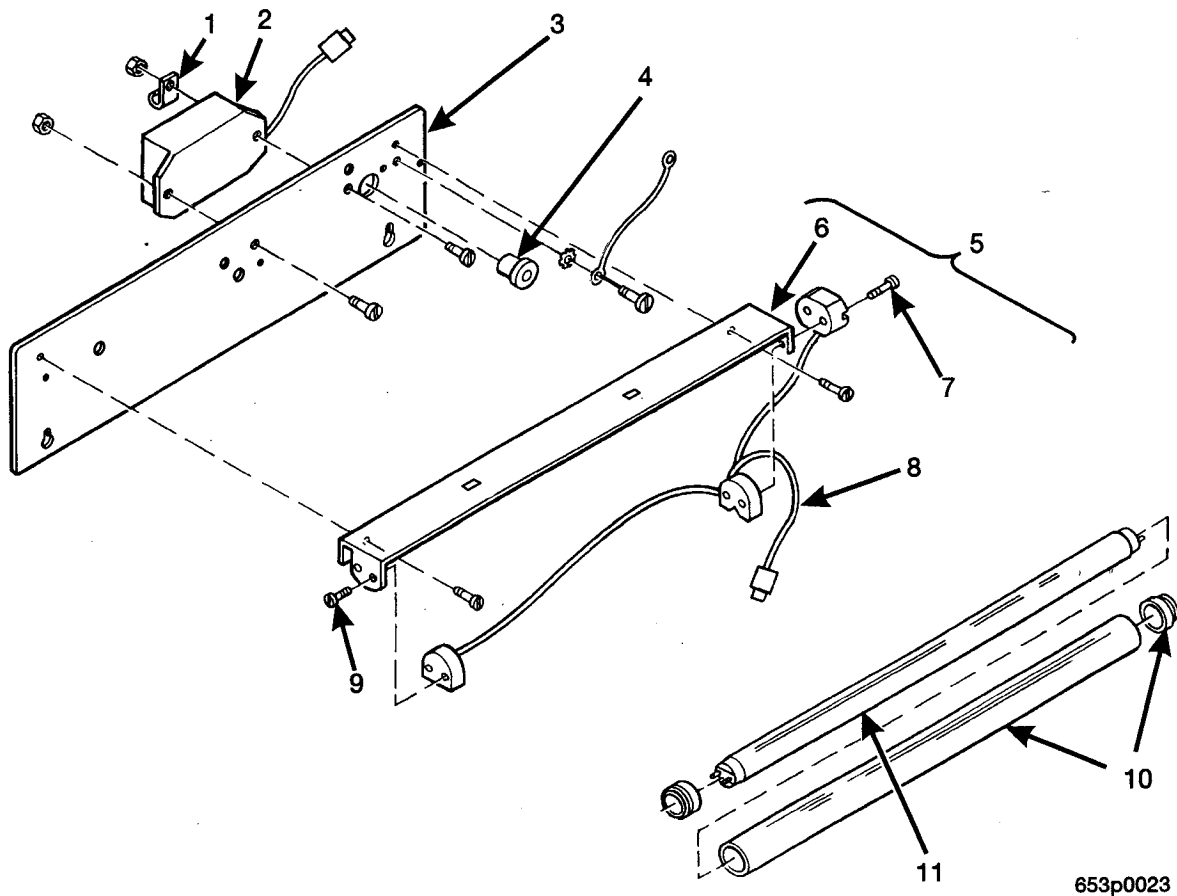

Hot Drink Center Parts Manual

Figure 35. Service Light/Bracket Assembly - U.S.

Hot Drink Center Parts Manual

TABLE 35. SERVICE LIGHT/BRACKET ASSEMBLY - U.S.

INDEX	PART NUMBER	DESCRIPTION	QTY
-	6231372	SERVICE LIGHT/BRACKER ASSEMBLY - 115V	1
1	1452139	RETAINER - HARNESS	1
2	3151058	BALLAST ASSEMBLY	1
3	6231559	BRACKET - SERVICE LIGHT	1
4	3106154	BUSHING - #SB875	1
5	6231232	LIGHT ASSEMBLY - FLUORESCENT (INCLUDES INDEX NUMBERS 6-9)	1
6	2272036	BRACKER - LOWER LIGHT	1
7	3107171	SCREW - #4-36 X 5/8	2
8	2346016	HARNESS - FLUORESCENT LIGHT	1
9	1452076	SCREW - #4-36 X .437	2
10	6232305	LAMP SLEEVE AND END CAPS ASSEMBLY	1
11	2222096	FLUORESCENT LAMP	1