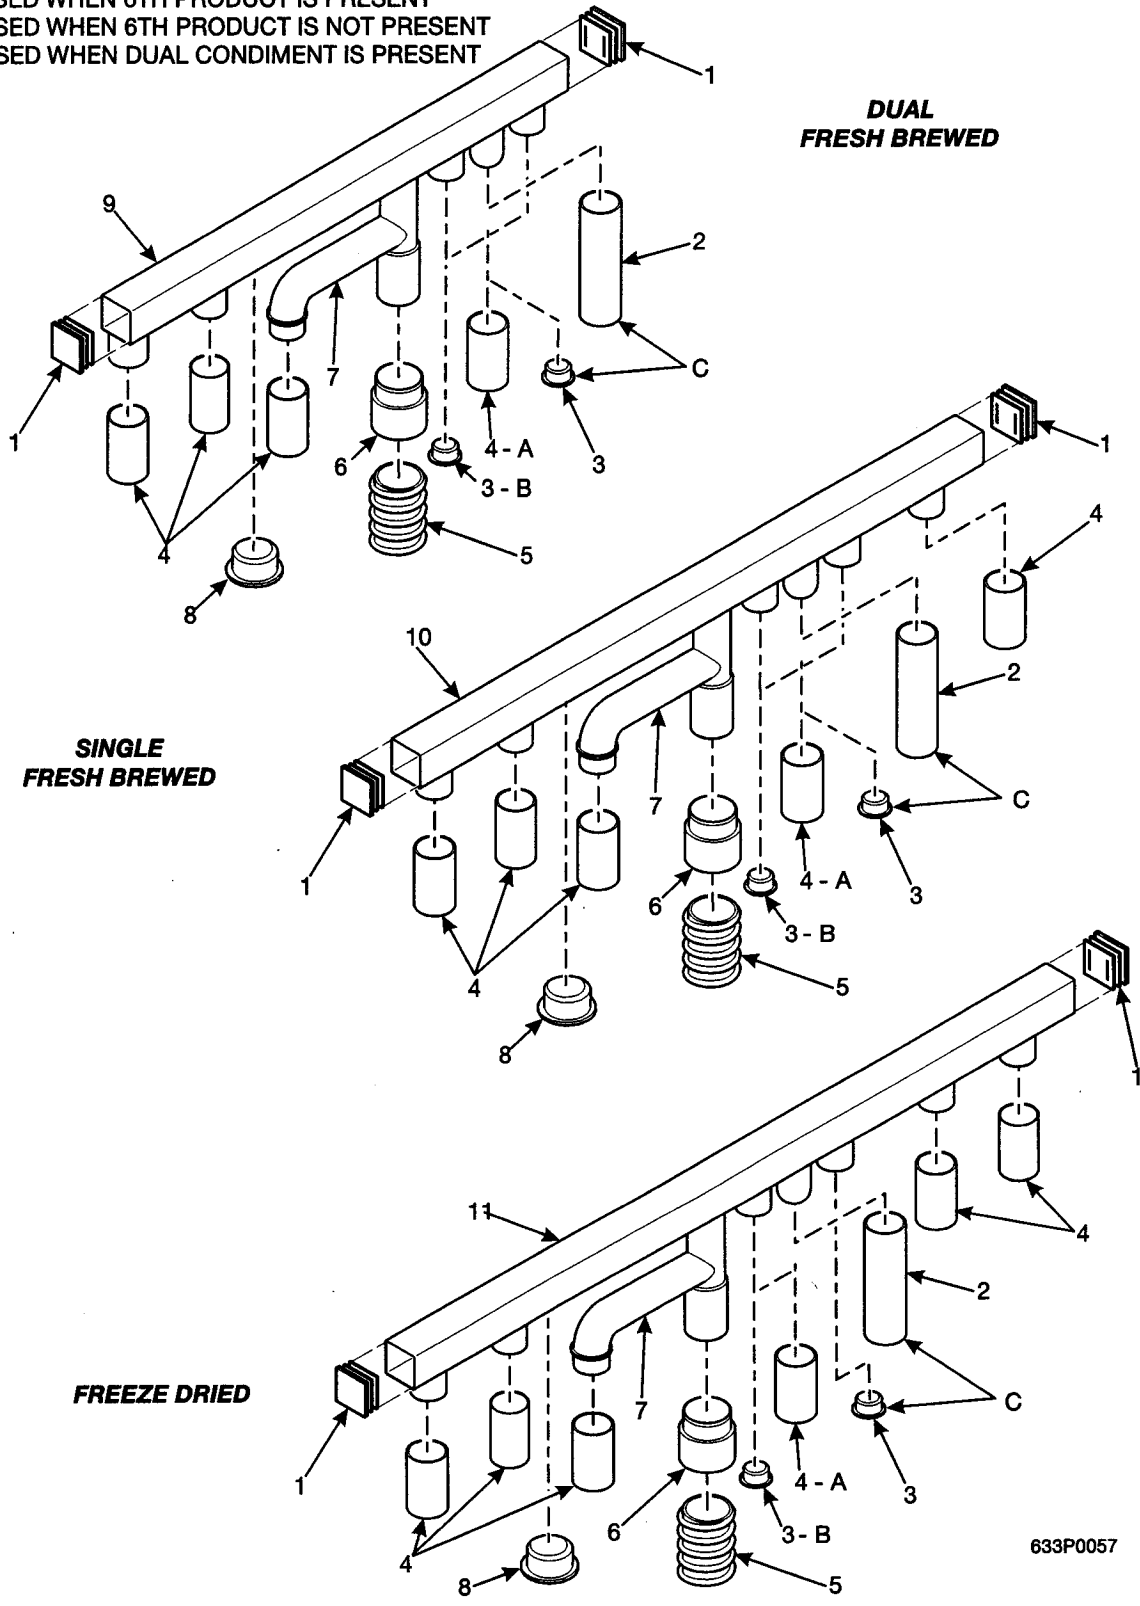

Hot Drink Center Parts Manual

A - USED WHEN 6TH PRODUCT IS PRESENT
B - USED WHEN 6TH PRODUCT IS NOT PRESENT
C - USED WHEN DUAL CONDIMENT IS PRESENT

633P0057

Figure 65. Front Vent Assemblies

Hot Drink Center Parts Manual

TABLE 65. FRONT VENT ASSEMBLIES

INDEX	PART NUMBER	DESCRIPTION	QTY
1	6337082	CAP - END VENT	-
2	6337059	TUBE - EXTENSION - 2 INGREDIENT (USE WITH DUAL CONDIMENT ONLY)	-
3	6237301	PLUG - CENTER PULL - .93 (USE WITH DUAL CONDIMENT ONLY)	-
4	6337049	TUBE - EXTENSION - SILICONE	-
5	6237337	HOSE - EXHAUST - 18" LONG	-
6	6137157	COUPLING - VENT HOSE	-
7	6337044	VENT - SUGAR/LIGHTENER ADAPTOR	-
8	6337093	PLUG - HOLE - 7/8 DIAMETER	-
9	6337092	VENT - DUAL FRESH BREW - STANDARD CONDIMENT	-
	6337096	VENT SHELF - DUAL FRESH BREW - DUAL CONDIMENT	
10	6337091	VENT - SHELF - SINGLE FRESH BREW - STANDARD CONDIMENT	-
	6337095	VENT - SHELF - SINGLE FRESH BREW - DUAL CONDIMENT	
11	6337090	VENT - F.D. - STANDARD CONDIMENT	-
	6337094	VENT - F.D. - DUAL CONDIMENT