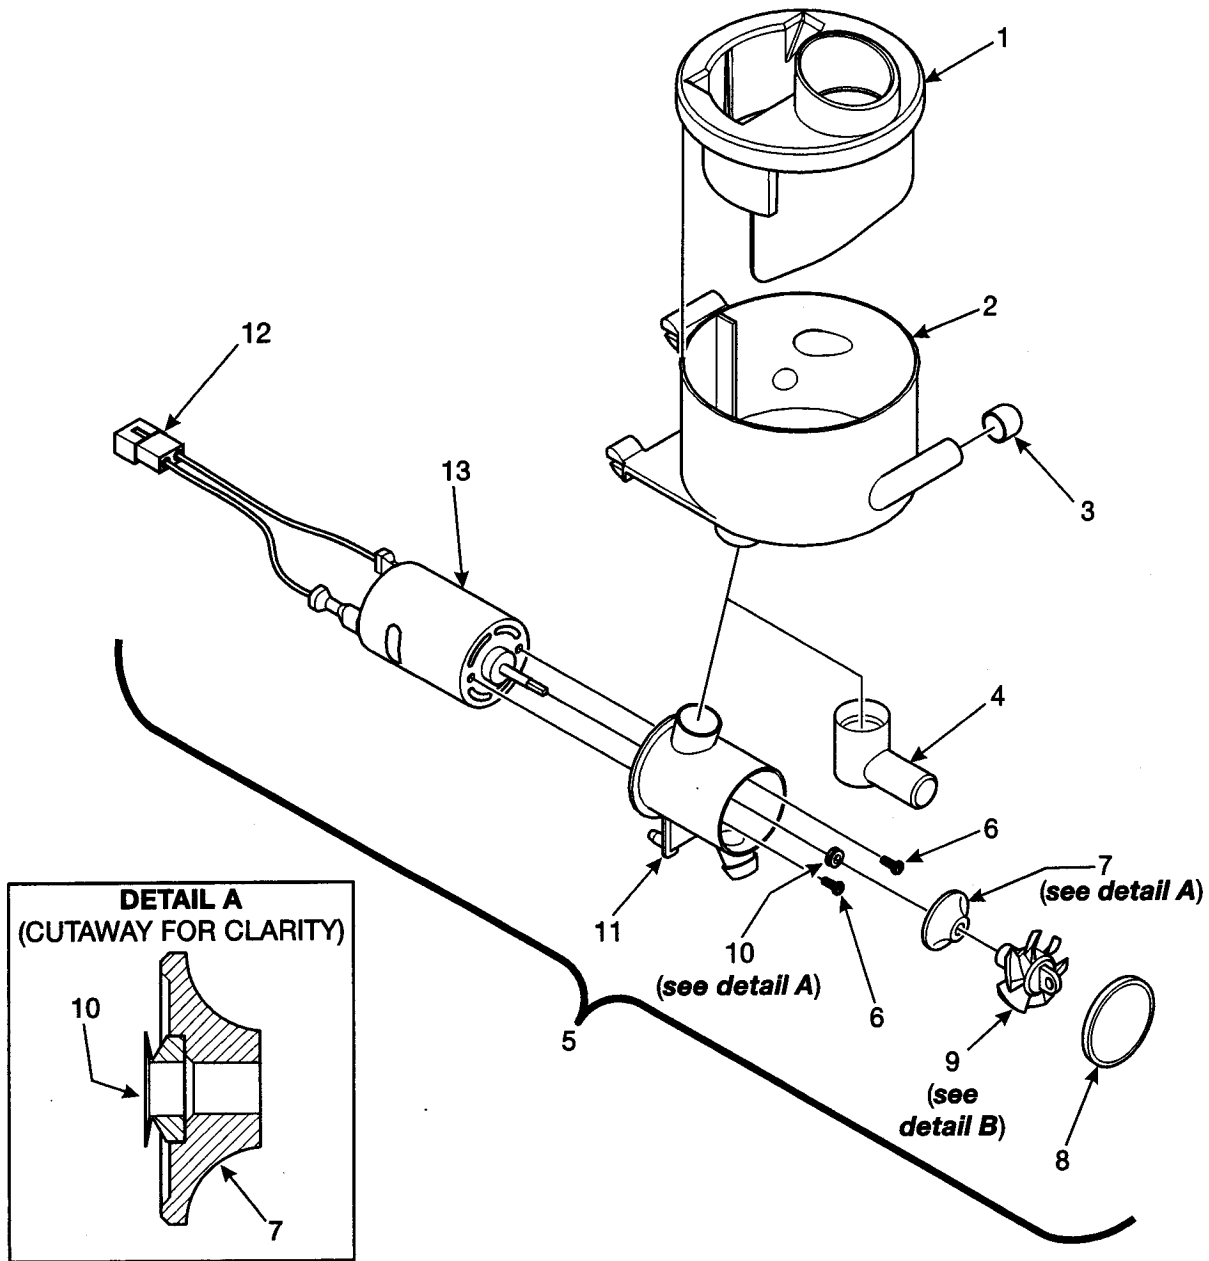

Hot Drink Center Parts Manual

363P0074

Figure 96. Mixing Bowl and Whipper Assemblies

Hot Drink Center Parts Manual

TABLE 96. MIXING BOWL AND WHIPPER ASSEMBLIES

INDEX	PART NUMBER	DESCRIPTION	QUANTITY PER MIXING BOWL ASSEMBLY (BY PART NUMBER)			
			6337078	6337076	6337077	6337079
1	6337060	VENT AND DIVIDER ASSEMBLY	1	1	1	1
2	6237118	MIXING BOWL	1	1	1	1
3	6237306	VINYL CAP - .38 I.D.	1	1	-	-
4	6237312	SPOUT - MIXING BOWL	-	1	1	-
5	6237195	WHIPPER ASSEMBLY (INCLUDES INDEX NUMBERS 6 THROUGH 13)	1	-	-	1
6	6237119	SCREW, MSXL.5-6FX6MM - SPH	1	-	-	1
7	6237192	SPACER WHIPPER	1	-	-	1
8	6337085	COVER - WHIPPER	1	-	-	1
9	6237194	IMPELLER - WHIPPER	1	-	-	1
10	6237110	V RING - SHAFT SEAL	1	-	-	1
11	6237193	HOUSING - IMPELLER	1	-	-	1
12	6237157	HARNESS - WHIPPER MOTOR	1	-	-	1
13	6237111	MOTOR ASSEMBLY - WHIPPER	1	-	-	1
-	6237117	IMPELLER REMOVAL TOOL (NOT SHOWN)	-	-	-	-