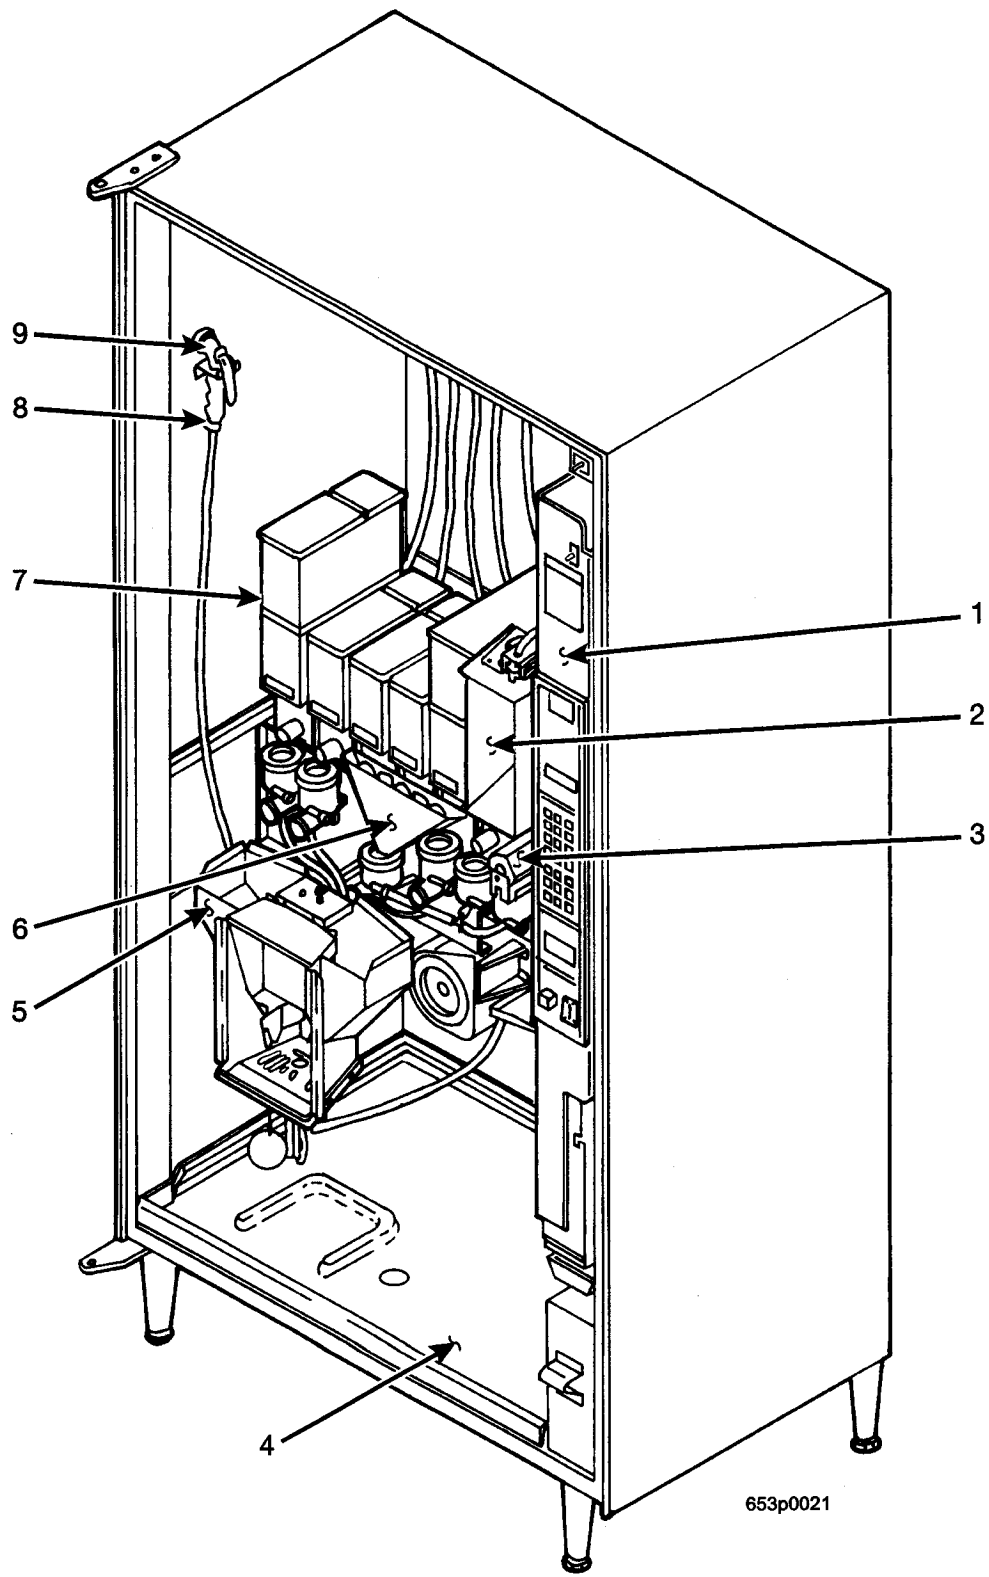

TABLE 27. CABINET ASSEMBLY - OUTER LAYER

Hot Drink Center Parts Manual

Figure 27. Cabinet Assembly - Outer Layer

Hot Drink Center Parts Manual

TABLE 27. CABINET ASSEMBLY - OUTER LAYER

INDEX	PART NUMBER	DESCRIPTION	QTY
1	-	MONETARY PANEL ASSEMBLY (FIGURE 39)	-
2	-	BEAN WINDOW ASSEMBLIES (MODEL 657 ONLY) (FIGURE 73)	OPT
3	-	BEAN GRINDER ASSEMBLY (MODEL 657 ONLY) (FIGURE 92)	OPT
4	6231476	LINER - FLOOR	1
5	-	CUP DELIVERY ASSEMBLY (FIGURE 31)	1
6	-	PRODUCT AND CONDIMENT CHUTES (FIGURE 98)	-
7	-	INGREDIENT CANISTER ASSEMBLIES (FIGURE 77)	-
8	6238051	FITTING - SPRAY HOSE	1
9	6238050	SPRAY HEAD	1
-	6201025	WASTE BUCKET (NOT SHOWN)	1
-	6231475	GROUNDS BUCKET (NOT SHOWN)	1
-	6231230	BRUSH - 1/2" DIAMETER (NOT SHOWN)	1
-	6231231	BRUSH - 1 1/4" DIAMETER (NOT SHOWN)	1
-	1571029	MONEY BOX ASSEMBLY (NOT SHOWN)	1