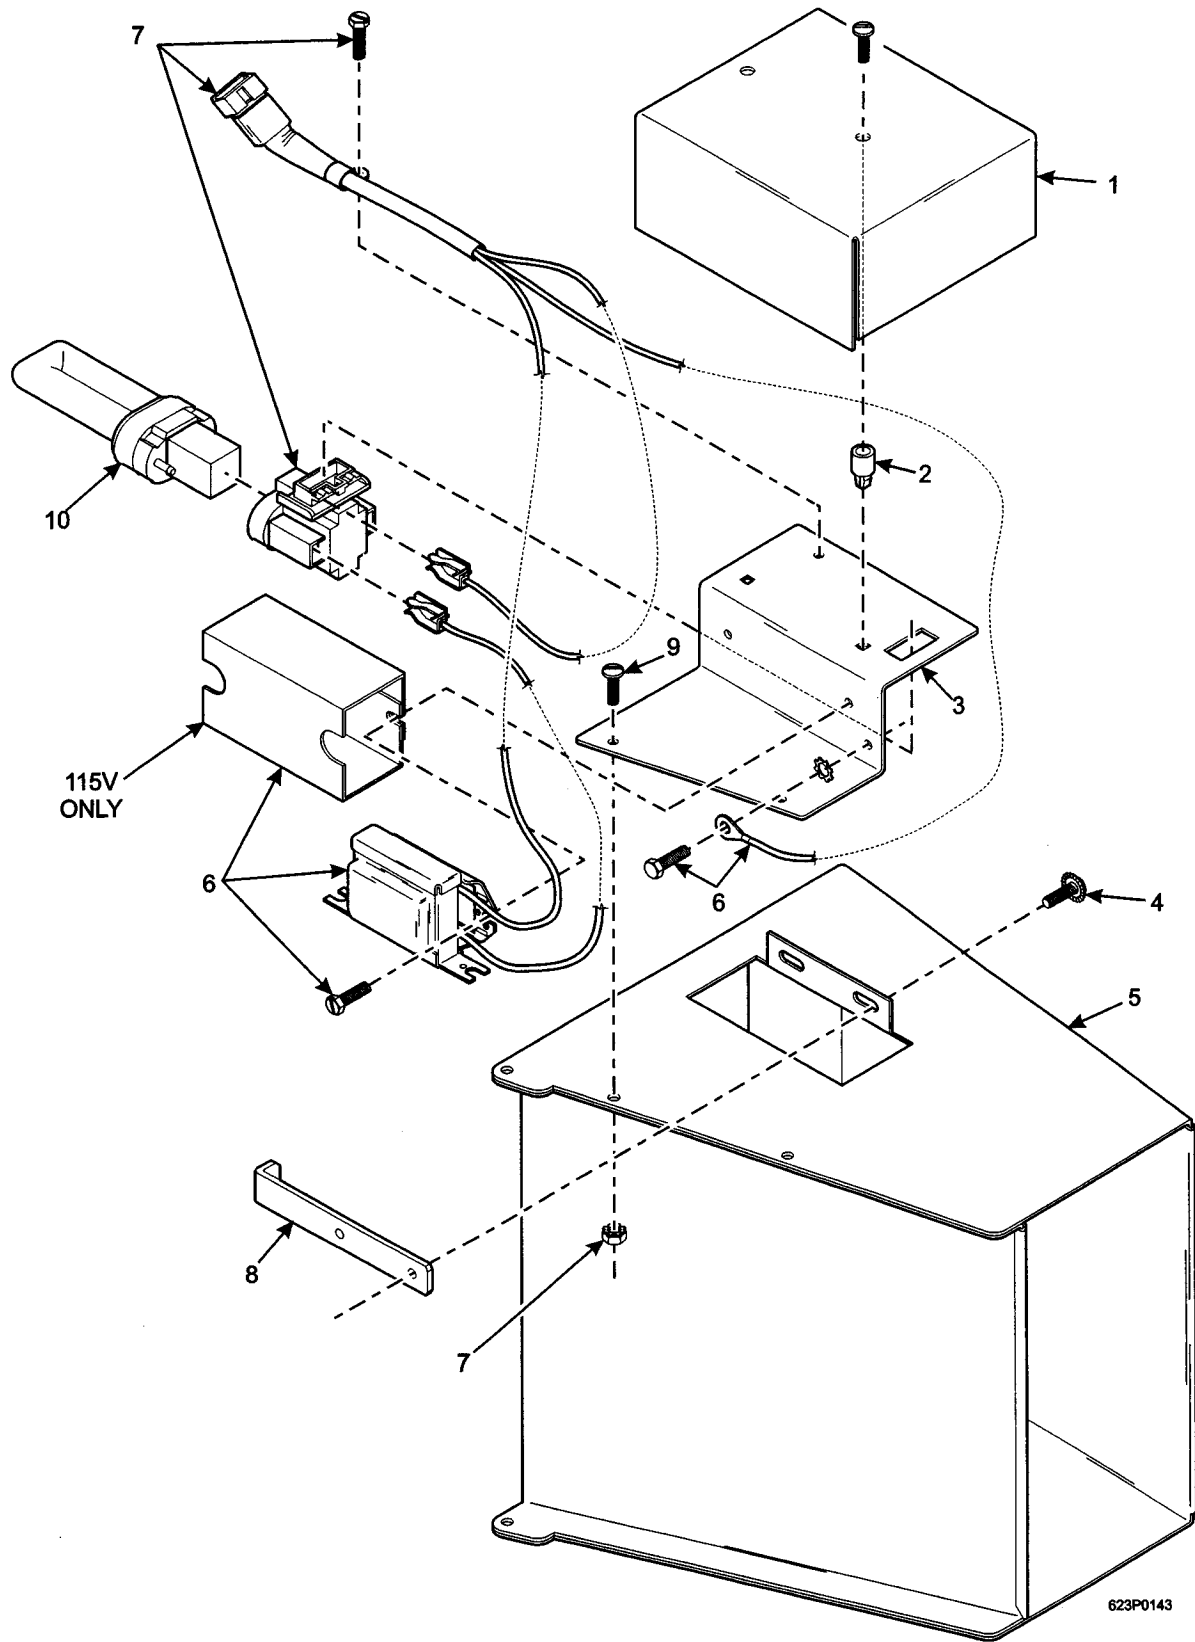

Hot Drink Center Parts Manual

Figure 74. Dual Bean Window Assembly

Hot Drink Center Parts Manual

TABLE 74. DUAL BEAN WINDOW ASSEMBLY

INDEX	PART NUMBER	DESCRIPTION	QTY
-	6237519	DUAL BEAN WINDOW ASSEMBLY - FINAL (U.S.)	REF
	6337007	DUAL BEAN WINDOW ASSEMBLY - FINAL - 230V (GER.)	
1	6337005	COVER - BALLAST (GER.)	1
2	4301230	SPACER - .500 LG. X .50 DIA. (GER.)	2
3	6337009	BRACKET - LIGHT - DUAL BEAN WINDOW (PART OF INDEX 6)	1
4	3157060	SCREW - #8-32 X .31 HEX W/HD. SLOTTED - T/F - ZINC PL	2
5	6237530	BEAN WINDOW ASSEMBLY - DUAL	1
6	6237514	BRACKET AND BALLAST ASSEMBLY (SHOWN EXPLODED FOR CLARITY) - 115V	1
	6337042	BRACKET AND BALLAST ASSEMBLY - DUAL - 230V (SHOWN EXPLODED FOR CLARITY)	
7	9900081	NUT, #8-32 KEPS ZINC PLATE	2
8	6237512	STOP - BEAN WINDOW	1
9	9900118	SCREW #8-32 X 3/8 PHS	2
10	6222011	TWIN TUBE - FLUORESCENT LAMP	1