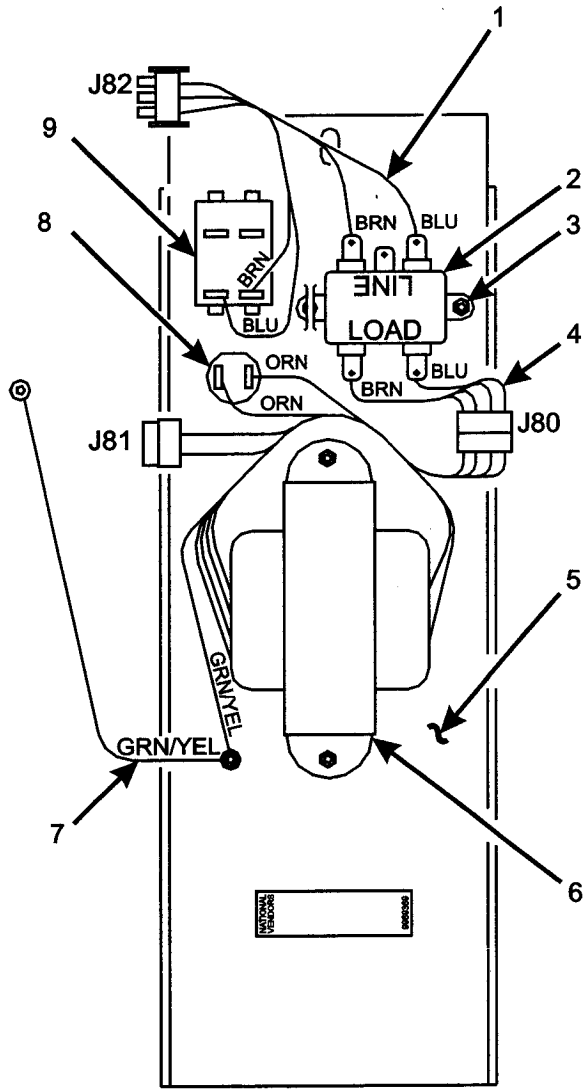

Hot Drink Center Parts Manual

633P0004

Figure 48. Power Panel Assembly (FR./GER./S.A./SP.)

Hot Drink Center Parts Manual

TABLE 48. POWER PANEL ASSEMBLY (FR./GER./S.A./SP.)

INDEX	PART NUMBER	DESCRIPTION	QTY
-	4521041	POWER PANEL ASSEMBLY FR./GER.	REF
1	1579014	HARNESS - POWER PANEL - FOREIGN	1
2	9989100	INTERFERENCE FILTER	1
3	9900081	NUT #8-32 KEPS ZINC PLATE	-
4	1579016	JUMPER - TRANSFORMER - FOREIGN	1
5	1571038	PLATE & STUD ASSEMBLY - POWER	1
6	9989042	TRANSFORMER - 115V/230V PRIMARY, 24V SECONDARY	1
7	9984165	JUMPER - GROUND WIRE	1
8	9989674	CIRCUIT BREAKER - 4 AMP	1
9	9984627	CIRCUIT BREAKER/SWITCH - 16 AMP	1