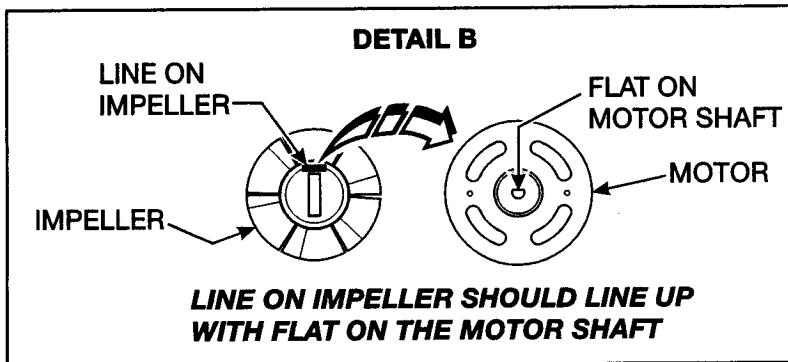

Hot Drink Center Parts Manual

363P0074

Figure 96. Mixing Bowl and Whipper Assemblies

Hot Drink Center Parts Manual

TABLE 96. MIXING BOWL AND WHIPPER ASSEMBLIES

INDEX	PART NUMBER	DESCRIPTION	QUANTITY PER MIXING BOWL ASSEMBLY (BY PART NUMBER)			
			6337078	6337076	6337077	6337079
1	6337060	VENT AND DIVIDER ASSEMBLY	1	1	1	1
2	6237118	MIXING BOWL	1	1	1	1
3	6237306	VINYL CAP - .38 I.D.	1	1	-	-
4	6237312	SPOUT - MIXING BOWL	-	1	1	-
5	6237195	WHIPPER ASSEMBLY (INCLUDES INDEX NUMBERS 6 THROUGH 13)	1	-	-	1
6	6237119	SCREW, MSXL.5-6FX6MM - SPH	1	-	-	1
7	6237192	SPACER WHIPPER	1	-	-	1
8	6337085	COVER - WHIPPER	1	-	-	1
9	6237194	IMPELLER - WHIPPER	1	-	-	1
10	6237110	V RING - SHAFT SEAL	1	-	-	1
11	6237193	HOUSING - IMPELLER	1	-	-	1
12	6237157	HARNESS - WHIPPER MOTOR	1	-	-	1
13	6237111	MOTOR ASSEMBLY - WHIPPER	1	-	-	1
-	6237117	IMPELLER REMOVAL TOOL (NOT SHOWN)	-	-	-	-