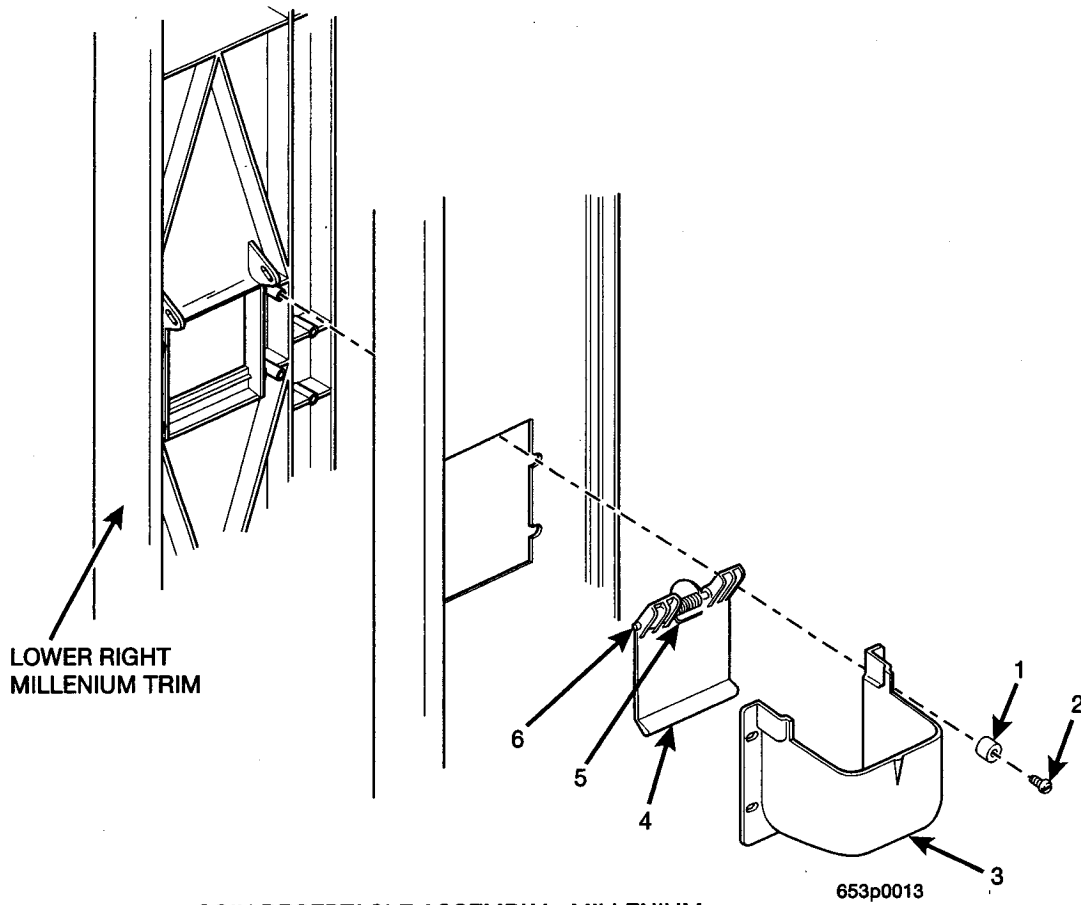

TABLE 11. COIN RECEPTACLE ASSEMBLIES

COIN RECEPTACLE ASSEMBLY - MILLENIUM

Figure 11. Coin Receptacle Assemblies