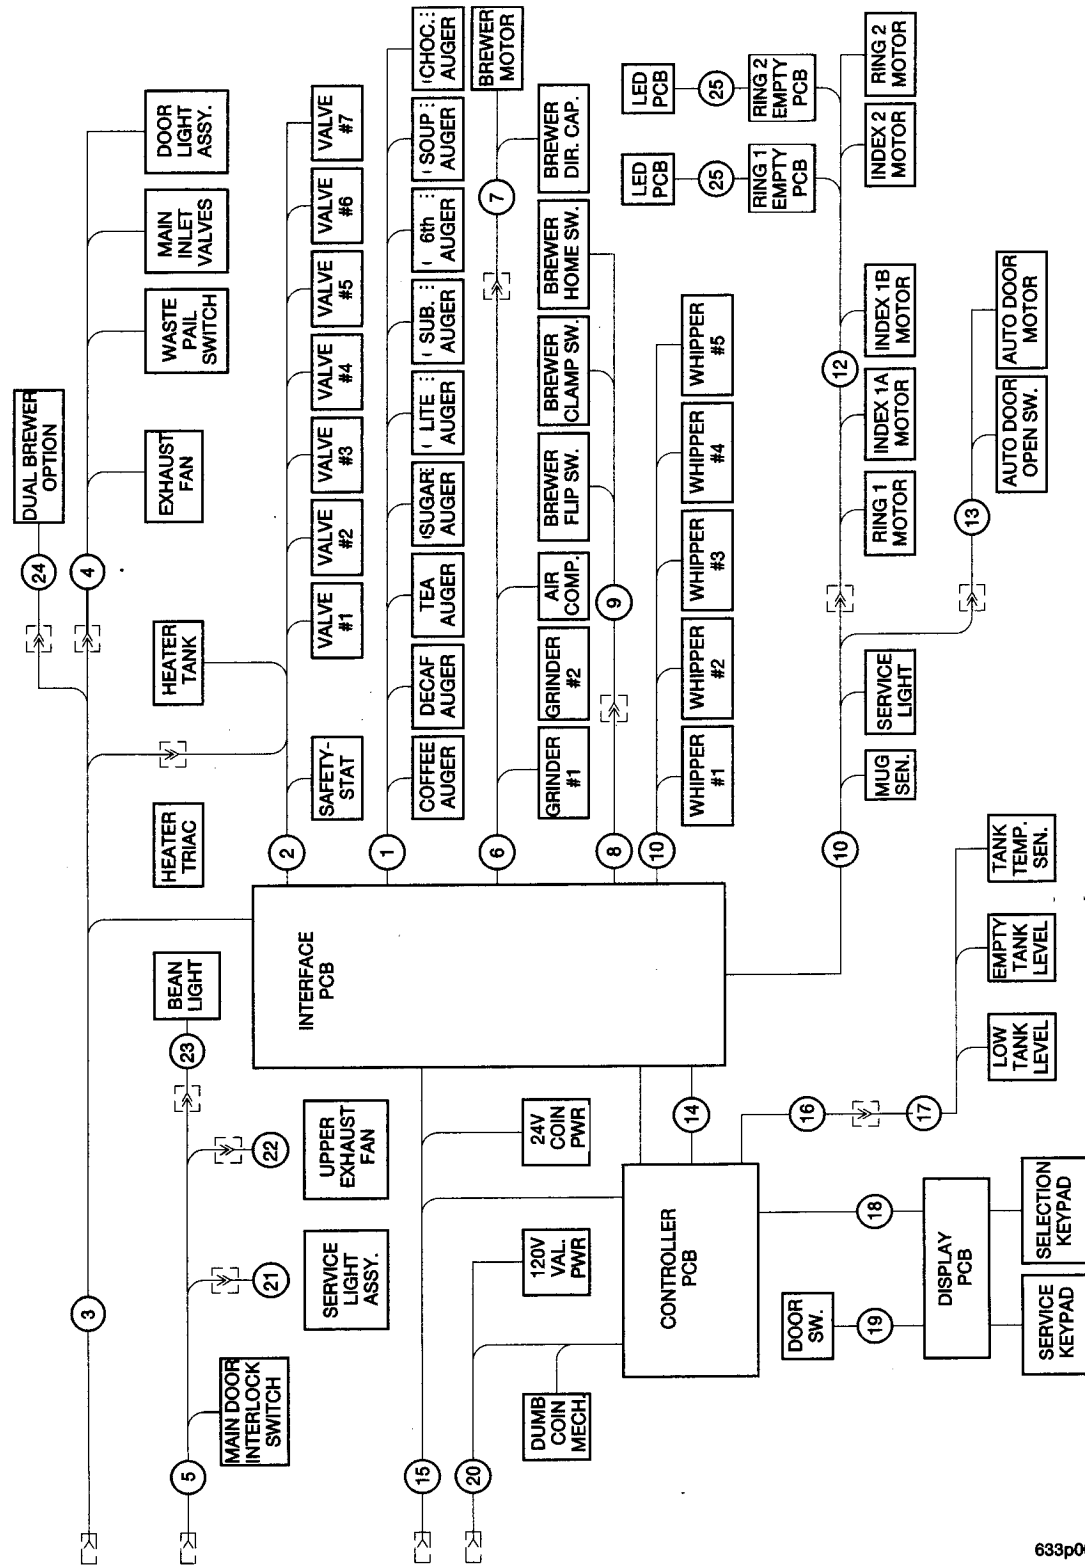

Hot Drink Center Parts Manual

633p005E

Figure 100. Overall Wiring Harnesses

Hot Drink Center Parts Manual

TABLE 100. OVERALL WIRING HARNESSSES

INDEX	PART NUMBER	DESCRIPTION	633	635	637
1	6339001	HARNESS - HDC AUGERS			
2	6339019	HARNESS - HDC VALVES AND HEATER			
3	6339004	HARNESS - HDC - AC1			
4	6339013	HARNESS - HDC - AC2			
5	1579010	JUMPER - INTERLOCK - DOMESTIC			
6	6339003	HARNESS - BREW AND GRIND			
7	6239016	HARNESS - BREWER			
8	3639015	HARNESS - PCB TO BREW SWITCHES			
9	6239016	HARNESS - BREWER			
10	6339005	HARNESS - HDC DC - CABINET			
11	-	NOT USED			
12	6239048	HARNESS - CUP MECHANISM			
13	6239026	HARNESS - AUTO DOOR			
14	1579008	CABLE - RIBBON - 16 CONDUCTOR			
15	9989750	HARNESS - 24 VAC - PCB & COIN POWER			
16	6339009	JUMPER - PCB TO FLOAT SWITCHES			
17	6339021	HARNESS - FLOAT SWITCHES			
18	6339017	FLAT CABLE - DISPLAY TO CONTROLLER			
19	1579009	JUMPER - MONETARY DOOR SWITCH			
20	1579003	HARNESS - COIN MECHANISM			
21	6339007	JUMPER - CABINET SERVICE LIGHT			
22	6339000	HARNESS - INTERLOCK TO EXHAUST			
23	6339008	JUMPER - FLOAT SWITCH ASSEMBLY			
24	6239013	HARNESS - DUAL BREWER			
25	6233106	HARNESS - CUP DETECTOR LED			
-	1451124	SUPPRESSION NETWORK ASSEMBLY			
-	1475117	HARNESS - INTERFACE - DEB - VALIDATOR - COIN MECH			
-	1475119	JUMPER - GROUND WIRE			
-	1579005	HARNESS - MARS PULSE VALIDATOR			
-	1579006	HARNESS - MAKA PULSE VALIDATOR			
-	1579013	HARNESS - POWER PANEL DOMESTIC			
-	1579017	HARNESS - COIN HANDLING - POWER			
-	1579018	HARNESS - DATA PRINTER INTERFACE			