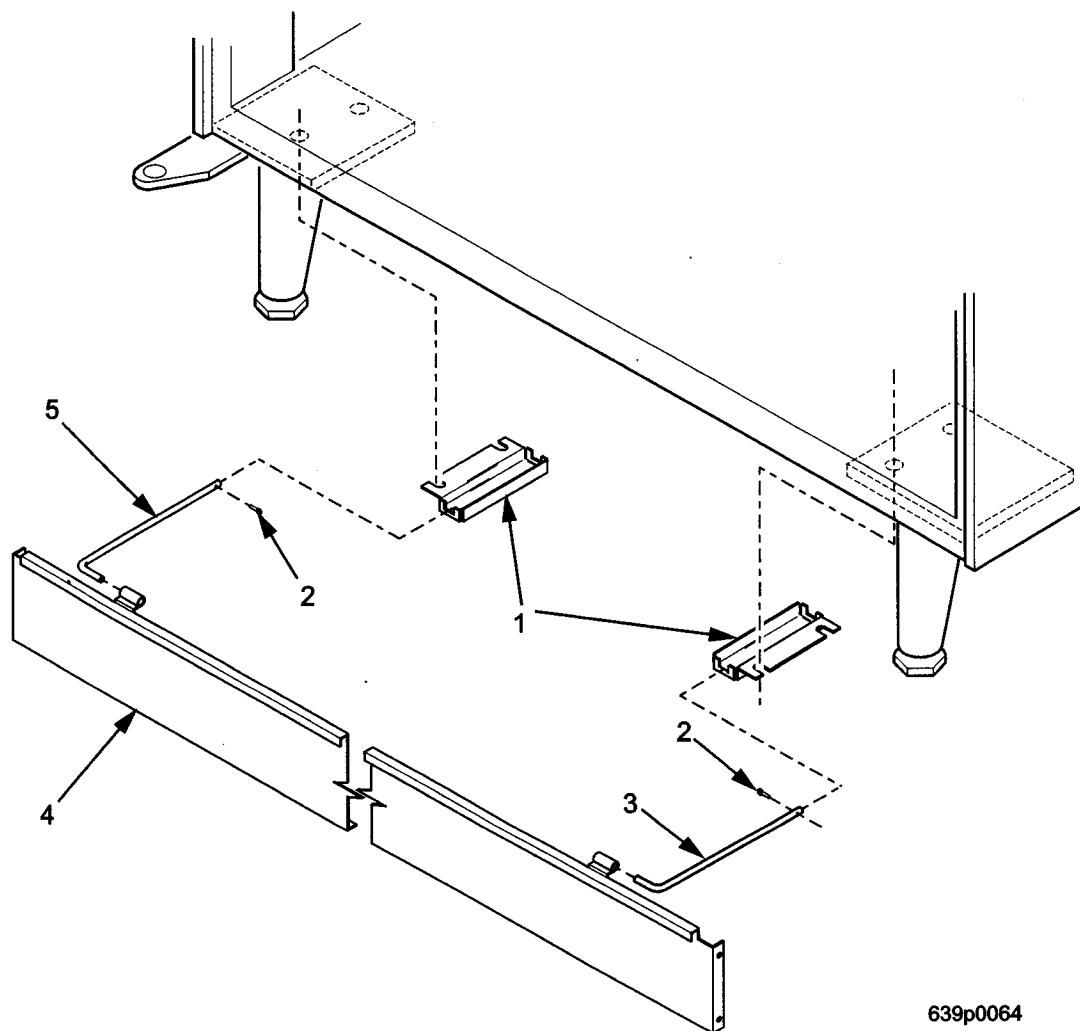

Hot Drink Center Parts Manual

TABLE 104. BASE PLATE ACCESSORY - STANDARD STYLE

INDEX	PART NUMBER	DESCRIPTION	QTY.
	1571085	BASE PLATE AND ACCESSORY ASSEMBLY	-
1	6231087	BRACKET - BASE PLATE	2
2	9900098	COTTER PIN 3/32 X 3/4 IN	2
3	1411194	SLIDE - BASE PLATE - RIGHT HAND	1
4	2271408	BASE PLATE ASSEMBLY	1
5	1411195	SLIDE - BASE PLATE - LEFT HAND	1

639p0064

Figure 104. Base Plate Accessory - Standard Style