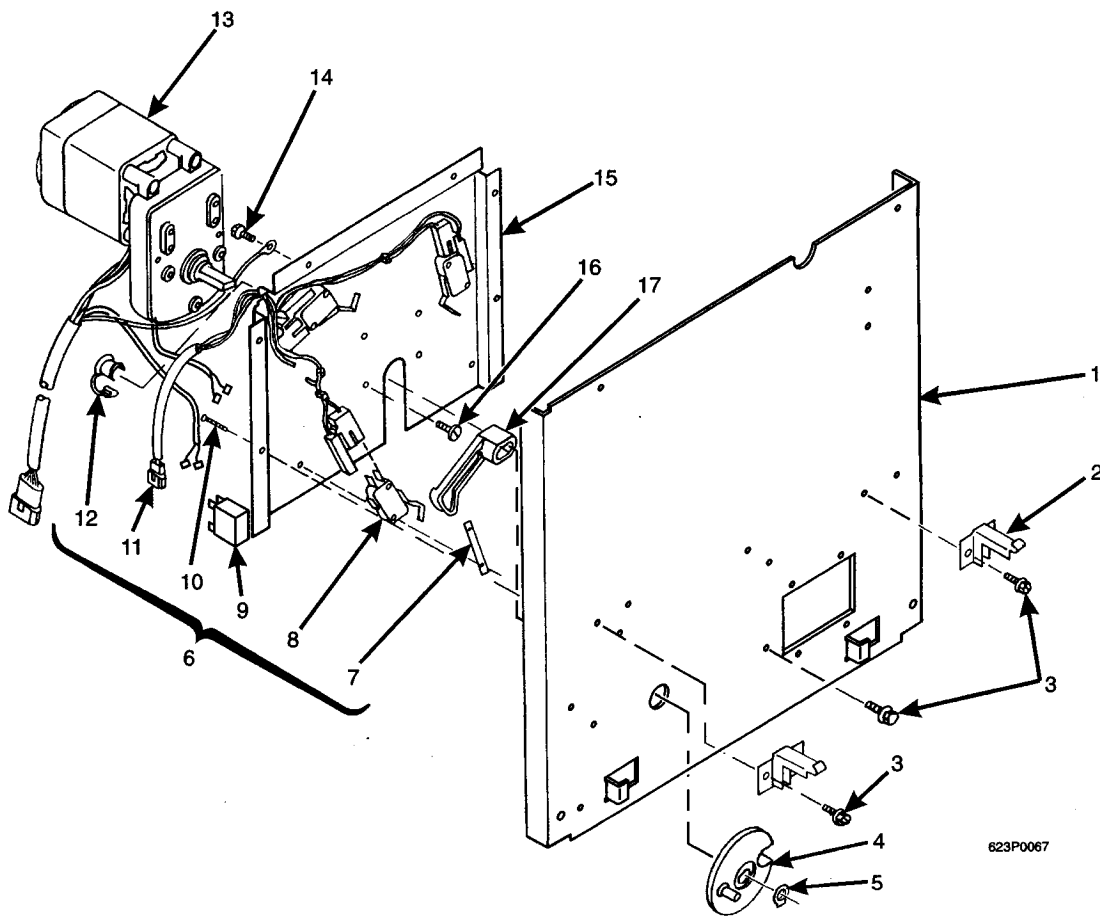

Hot Drink Center Parts Manual

Figure 60. Brewer Drive Assembly

Hot Drink Center Parts Manual

TABLE 60. BREWER DRIVE ASSEMBLY

INDEX	PART NUMBER	DESCRIPTION	QTY
	6334005	BREWER DRIVE ASSEMBLY - SINGLE - 115 V (INCLUDES INDEX NUMBERS 1 - 6) - BRZ./MEX./U.S.	1
	6334002	BREWER DRIVE ASSEMBLY - SINGLE - 230 V (INCLUDES INDEX NUMBERS 1 - 6) ARG./FR./GER./N.Z./SP./U.K.	
1	6234510	PANEL MOUNTING - BREWER	1
2	6234294	MOUNTING BRACKET - BREWER	2
3	1451097	SCREW - #8-32 X .31 HEX HD T.F. - BLACK BRACKET	10
4	6234310	DRIVE CONNECTION - BREWER	1
5	6234303	RETAINING RING - .375 DIA.	1
6	6334007	SWITCH/MOTOR ASSEMBLY - 115V (INCLUDES INDEX NUMBERS 7 THROUGH 17) (U.S.)	1
	6334001	SWITCH/MOTOR ASSEMBLY - 230 V(INCLUDES INDEX NUMBERS 7 THROUGH 17) (ARG./FR./GER./N.Z./SP./U.K.)	
7	1217159	#4-40 KEPS NUT (2 EACH SWITCH)	6
8	6234279	SWITCH - BREWER	3
9	9988208	CAPACITOR - MOTOR RUN - 17 μ F (115V)	1
	9988209	CAPACITOR - MOTOR RUN - 4.5 μ F (230V)	
10	1217160	SCREW, #4-40 X 5.8 RHS (2 EACH SWITCH)	6
11	6239016	HARNESS - SWITCH - BREWER	1
12	9985887	BUSHING - STRAIN RELIEF	1
13	6334012	MOTOR - BREWER - 115V (U.S.)	1
	6334011	MOTOR - BREWER - 230V (ARG./FR./GER./N.Z./SP./U.K.)	
14	3157060	SCREW, #8-32 X .31 HEX HD - T/F - W/LOCKING SERRATIONS	2
15	6334018	HOUSING - SWITCHES AND BREWER MOTOR	1
16	4245186	SCREW, #8-32 X 1/4 PHS -T/F	4
17	6234515	SWITCH - ACTUATOR	1