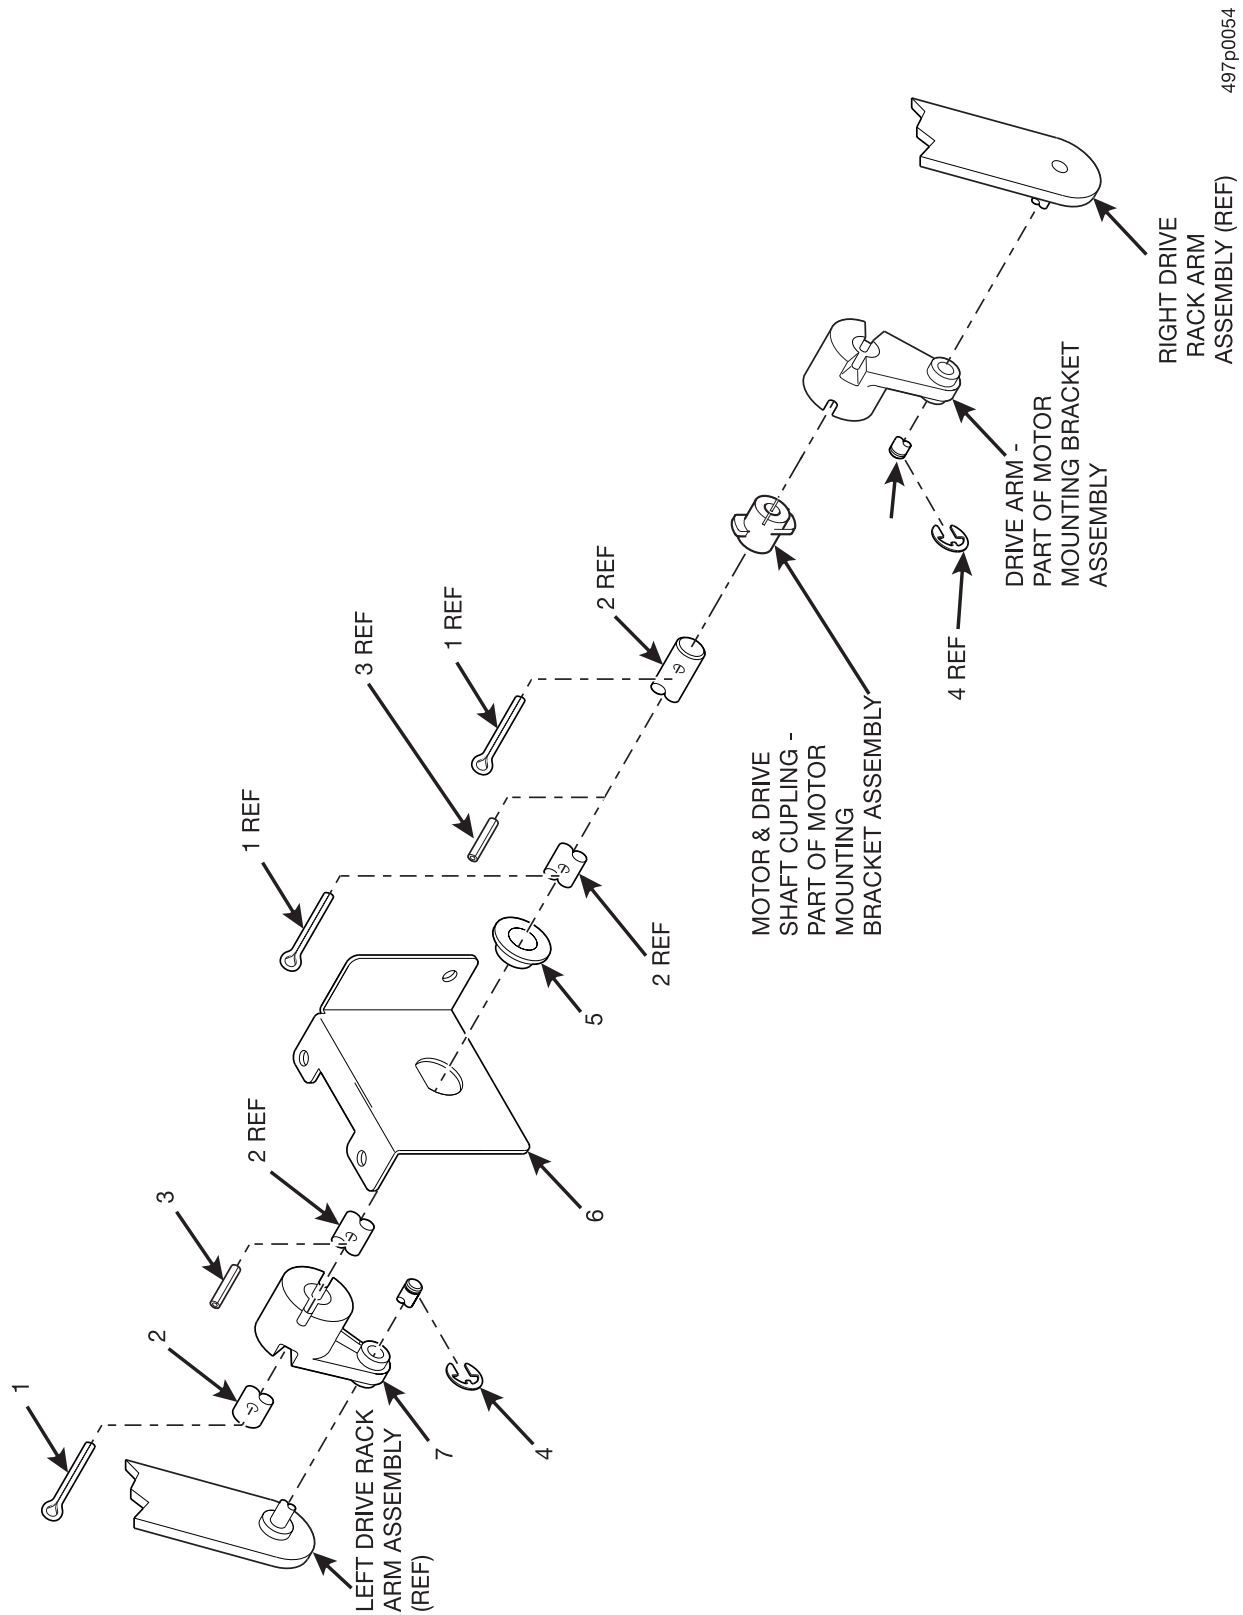

497p0054

Figure 57. Motor to Drive Arm Assemblies Connection Detail

Expanded Refreshment Center Parts Manual

TABLE 54. MOTOR TO DRIVE ARM ASSEMBLIES CONNECTION DETAIL

INDEX	PART NUMBER	DESCRIPTION	QTY
1	9900098	COTTER PIN - 3/32 X 3/4 IN	3
2	4975023	SHAFT - DRIVE	1
3	3127034	ROLL PIN - 1/8 X 13/16	2
4	9900425	RETAINING RING - REINF. E TYP .250	2
5	4047012	SHOULDER BUSHING	1
6	4407088	BRACKET - DRIVE SHAFT	1
7	4407079	ARM - DRIVE	1