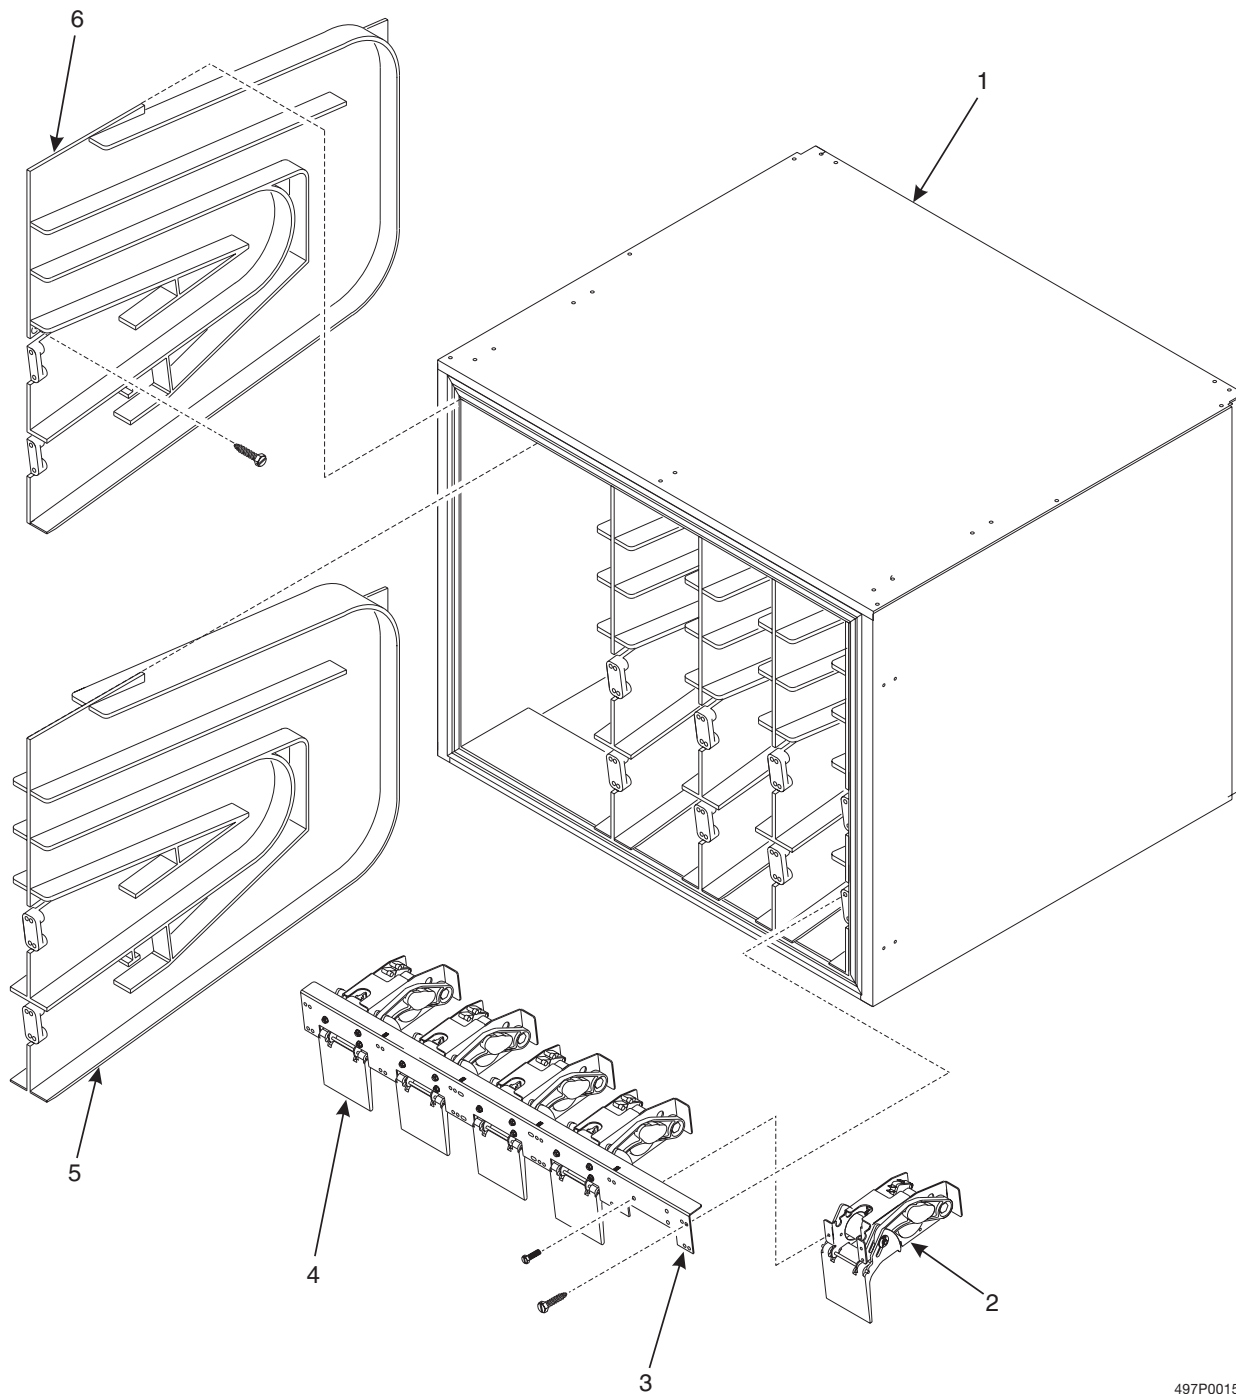

Expanded Refreshment Center Parts Manual

TABLE 48. FRAME ASSEMBLY

INDEX	PART NUMBER	DESCRIPTION	QTY.
-	4976030	LOADING DOOR ASSEMBLY (INCLUDES INDEX NUMBERS 1 - 5)	1
1	4976037	ANGLE - LOADING DOOR	1
2	4976046	HINGE - DOOR - PAINTED	1
3	4976031	GASKET - LOADING DOOR	1
4	4976044	DOOR - LOADING - FOAMED	1
5	4976024	LABEL / INSERT - "COLD DRINKS"	1
	4976048	PHOTO - P.O.P. - LOADING DOOR	
-	1472454	SCREW - #6-20 X .31 PHILLIPS TRUSS	6
-	4047056	SCREW - SHEET METAL #8X3/8 PHS	-
6	4976038	FRAME - CAN MODULE - 10 SELECT - FOAMED	1
7	4976045	HINGE - FRAME - PAINTED	3
-	4976028	DELIVERY DOOR ASSEMBLY (INCLUDES INDEX NUMBERS 8 - 12)	2
8	4976046	HINGE - DOOR - PAINTED	1
9	4976029	GASKET - DELIVERY DOOR	1
10	4976039	DOOR - DELIVERY - FOAMED	1
11	4976040	RAIL -PRICE & SELECTION	1
12	4976014	HOLDER - PRICE & SELECTION	1
-	1472454	SCREW-#6-20 X.31 PHIL.TRUSS	6
-	1477014	ROLL-PRICE CENTS	5
-	1477015	ROLL-PRICE DOLLARS	5
-	4721035	SCREW-#8-18 X .38-LGM	11
13	4976015	SPRING - DOOR RETURN	13
14	4976032	PIN - HINGE	3
-	1577051	LABEL-ITEM LETTERS E0-E9	1
-	1577052	LABEL-ITEM LETTERS-F0-F9	1
-	2226380	SCREW-#6-19X.38 PHS T/C	-
-	4976025	LABEL - LOADING DIAGRAM - 10 SELECT CAN MODULE (NOT SHOWN - ON REAR OF LOADING DOOR)	1

Expanded Refreshment Center Parts Manual

497P0015

Figure 52. Miscellaneous Internal Parts