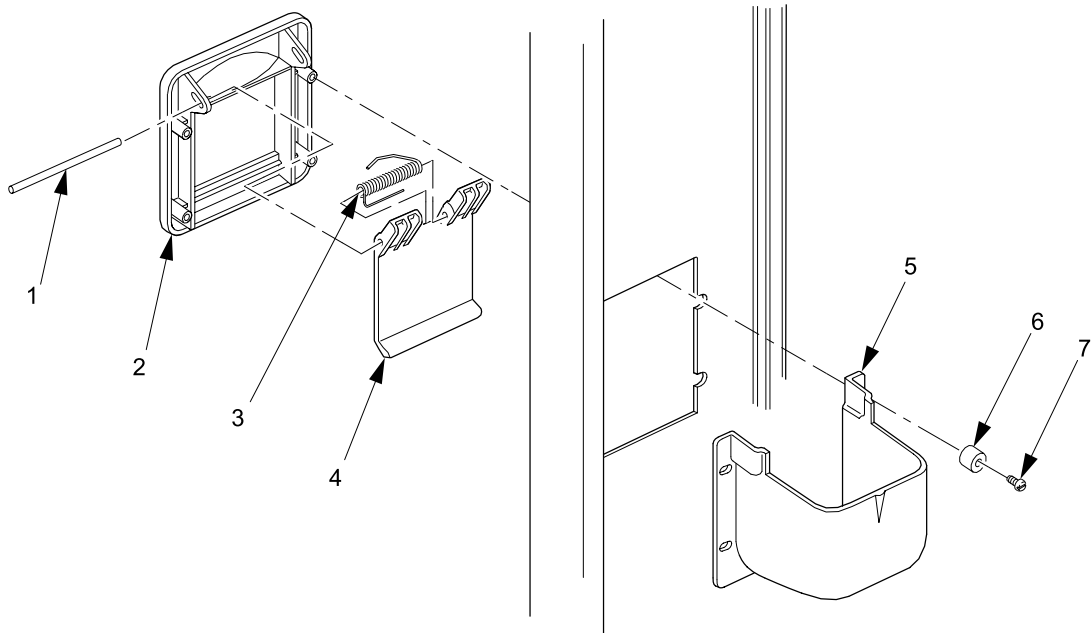

Expanded Refreshment Center Parts Manual

TABLE 16. LOWER GLASS SUPPORT PANEL

INDEX	PART NUMBER	DESCRIPTION	QTY.
1	4972141	PANEL ASSEMBLY - GLASS - LOWER	1

497p0069

Figure 17. Lower Glass Support Panel

Expanded Refreshment Center Parts Manual