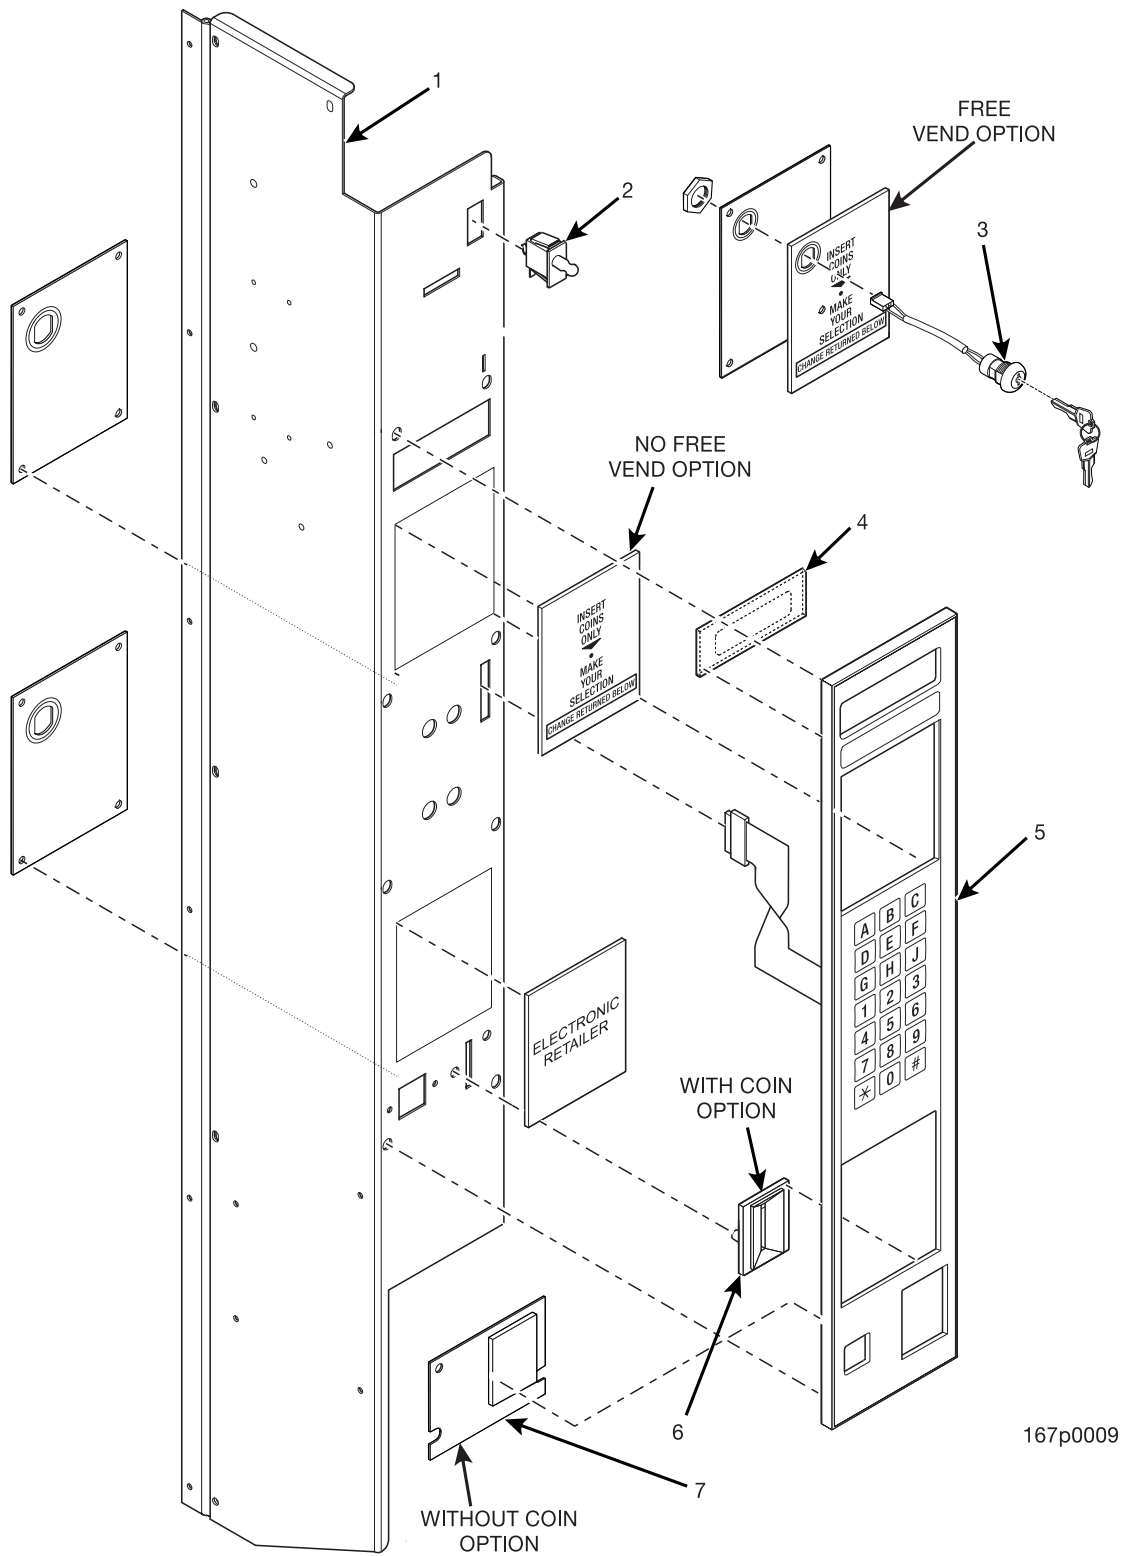

Expanded Refreshment Center Parts Manual

Figure 37. Monetary Panel Assembly (Part 1 of 3)

Expanded Refreshment Center Parts Manual

TABLE 34. MONETARY PANEL ASSEMBLY (PART 1 OF 3)

<i>INDEX</i>	<i>PART NUMBER</i>	<i>DESCRIPTION</i>	<i>QTY.</i>
1	1575094	MONETARY PANEL WELD ASSEMBLY - NV BLACK	1
	4875001	MONETARY PANEL WELD ASSEMBLY - SELECTA WHITE	
2	1401110	SWITCH - SERVICE	1
3	9989639	SWITCH ASSEMBLY - FREE VEND	1
4	1572013	LENS - DISPLAY	1
5	1575098	FACEPLATE ASSEMBLY (WITH COIN OPTION)	1
	1575099	FACEPLATE ASSEMBLY (NO COIN OPTION)	
6	1472223	COIN INSERT (WITH COIN OPTION)	1
7	-	LOWER MONETARY POSITION	-