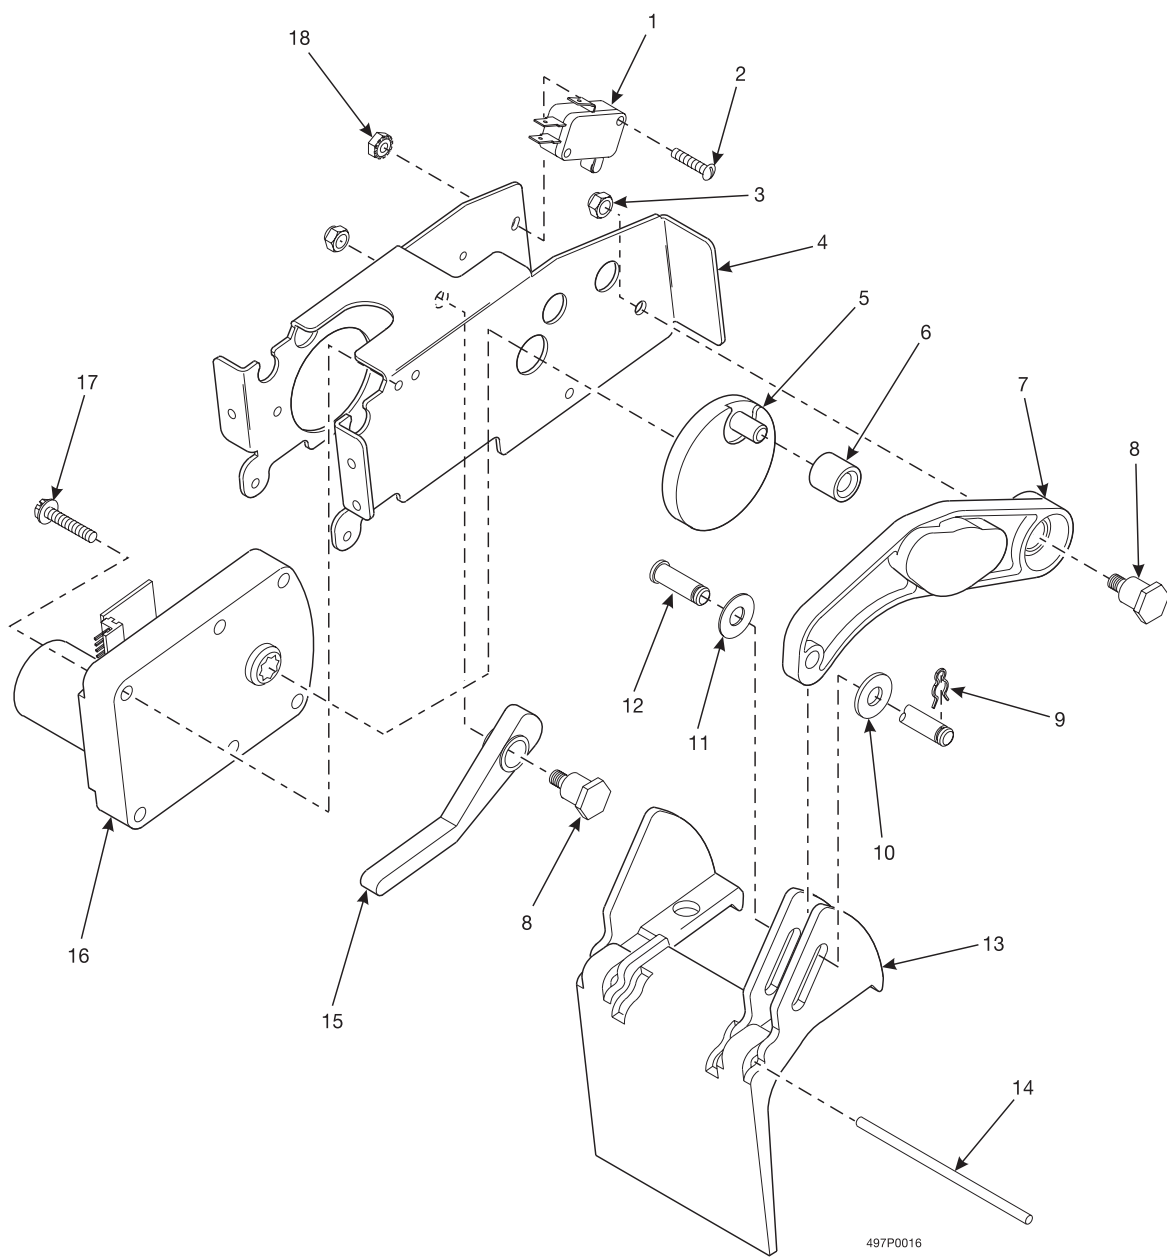

Expanded Refreshment Center Parts Manual

Figure 53. Ejector and Motor Assembly

Expanded Refreshment Center Parts Manual

TABLE 50. EJECTOR AND MOTOR ASSEMBLY

INDEX	PART NUMBER	DESCRIPTION	QTY.
1	2366091	SWITCH - ROLLER LEVER V3L-2103-D8	1
2	9900206	NUT #10-32 SELF - LOCKING	-
3	1217160	4-40X5/8 RHS M SCREW Z/Y	-
4	4977039	BRACKET - MOTOR MOUNTING	1
5	4977035	CAM - DRIVE MOTOR	1
6	4977056	ROLLER - MOTOR CAM	1
7	4977034	ARM - GATE EJECTOR	1
8	1457099	STUD - TRAY ROLLER	2
9	2204092	COTTER HAIR - PIN	1
10	5305318	WASHER - .257X.50X.062	1
11	4977041	WASHER - DRIVE PIN	1
12	4747031	PIVOT PIN - EJECTOR CAM	1
13	4977033	GATE - EJECTOR	1
14	4977038	PIN - PIVOT - GATE EJECTOR	1
15	4747036	SWITCH - ACTUATOR - SOLD OUT	1
16	1577035	MOTOR & PCB ASSEMBLY	1
17	1457027	SCREW-#8-32 X .81 HEX HD.-T/	2
18	1217159	4-40 KEPS W/EXT L/WAS H ZP	-