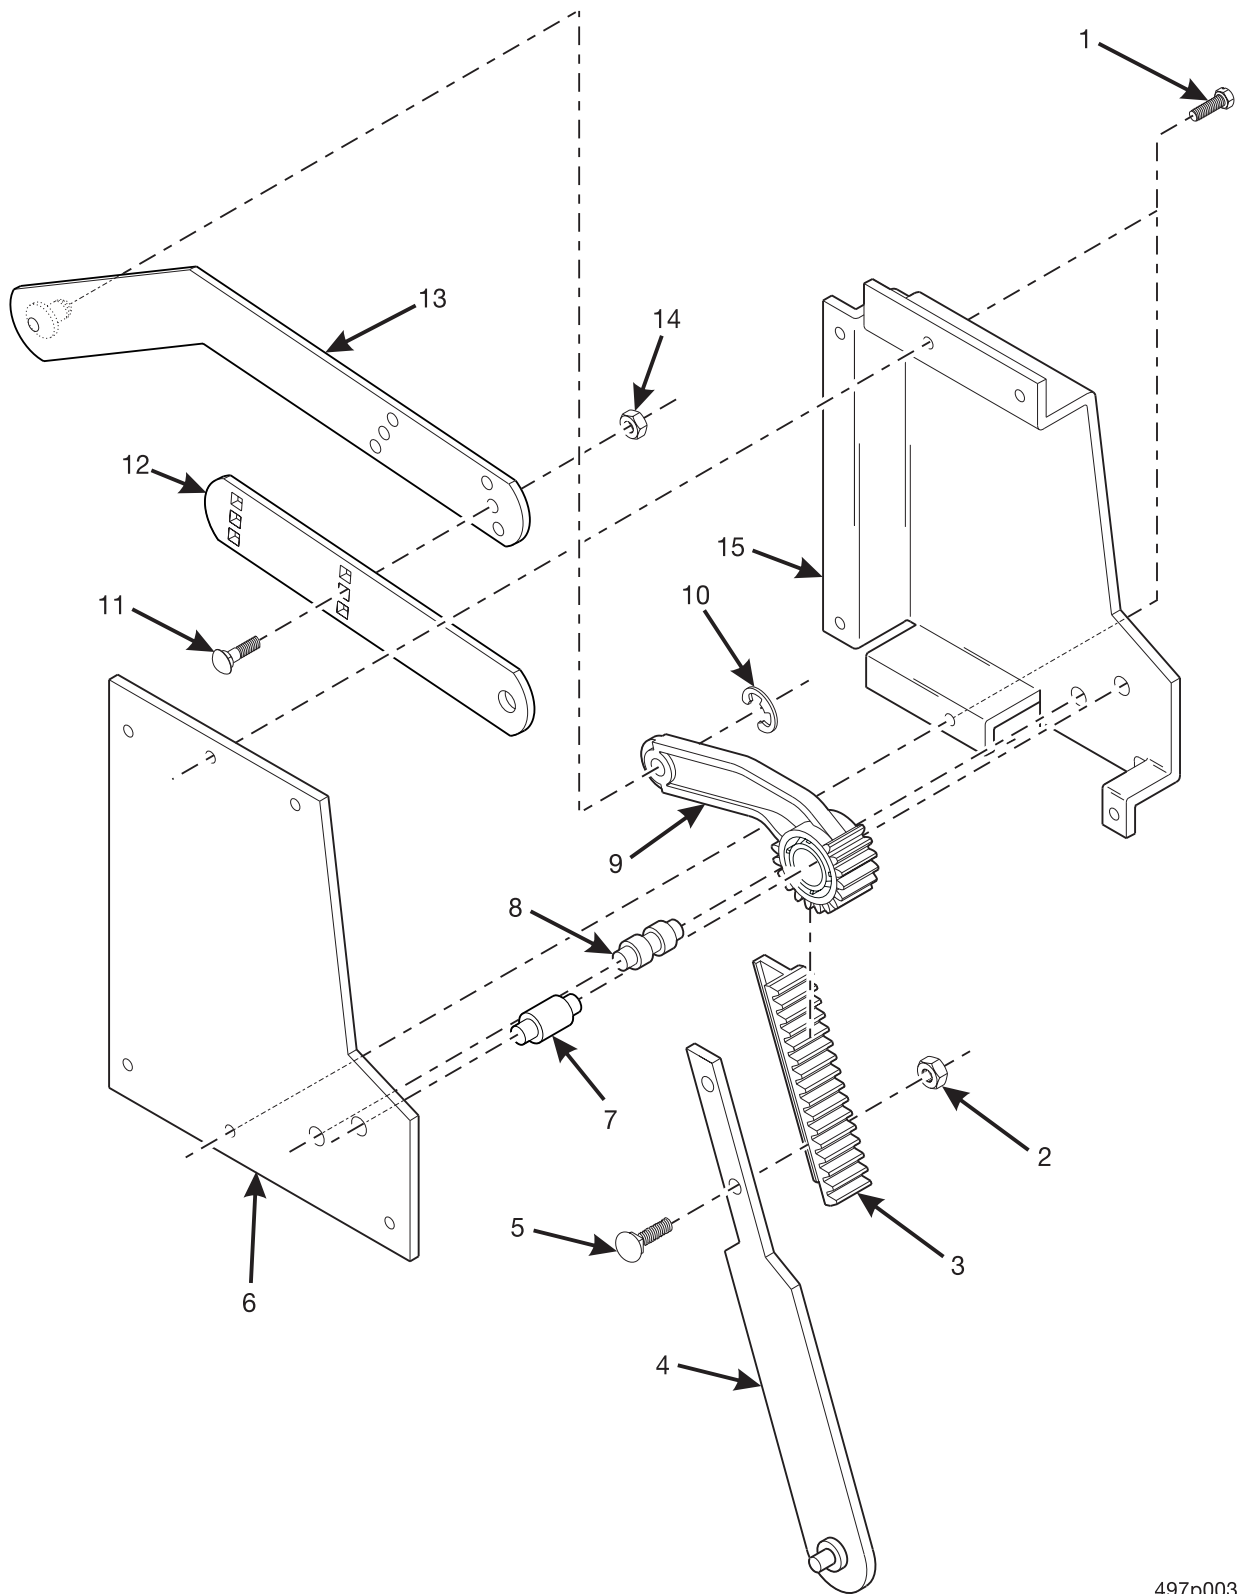

Expanded Refreshment Center Parts Manual

TABLE 56. LEFT HAND DRIVE ARM ASSEMBLY

INDEX	PART NUMBER	DESCRIPTION	QTY
1	4975015	DRIVE ARM AND STUD ASSEMBLY L.H.	1
2	4975014	ARM - DOOR DRIVE - SHORT	1
3	1106656	CARRIAGE BOLT - #8-32 X 5/16 ZP	2
4	4407053	PLATE - TOGGLE - L.H.	1
5	1306140	8-32 X 3/8 CARR BOLT BLK/OX	2
6	4407067	DRIVE RACK ARM ASSEMBLY	1
7	4407066	RACK - DRIVE	1
8	9900072	NUT - #8-32 SELF-LOCKING	2
9	4975013	PIVOT - TOGGLE ARM	1
10	4407055	ROLLER - DRIVE RACK	1
11	4975011	ARM - TOGGLE	1
12	9900425	RETAINING RING REINF E TYP .250	1
13	4407133	COVER - TOGGLE - L.H.	1
14	1412046	8-32 NUT MF 23TW832 BLOX	2
15	1451097	SCREW - #8-32 X .31 HEX HD TF-BLK	1

NOTE: FOR ATTACHMENT DETAILS, SEE FIGURE 61.

Expanded Refreshment Center Parts Manual

497p0032

Figure 60. Right Hand Drive Arm Assembly