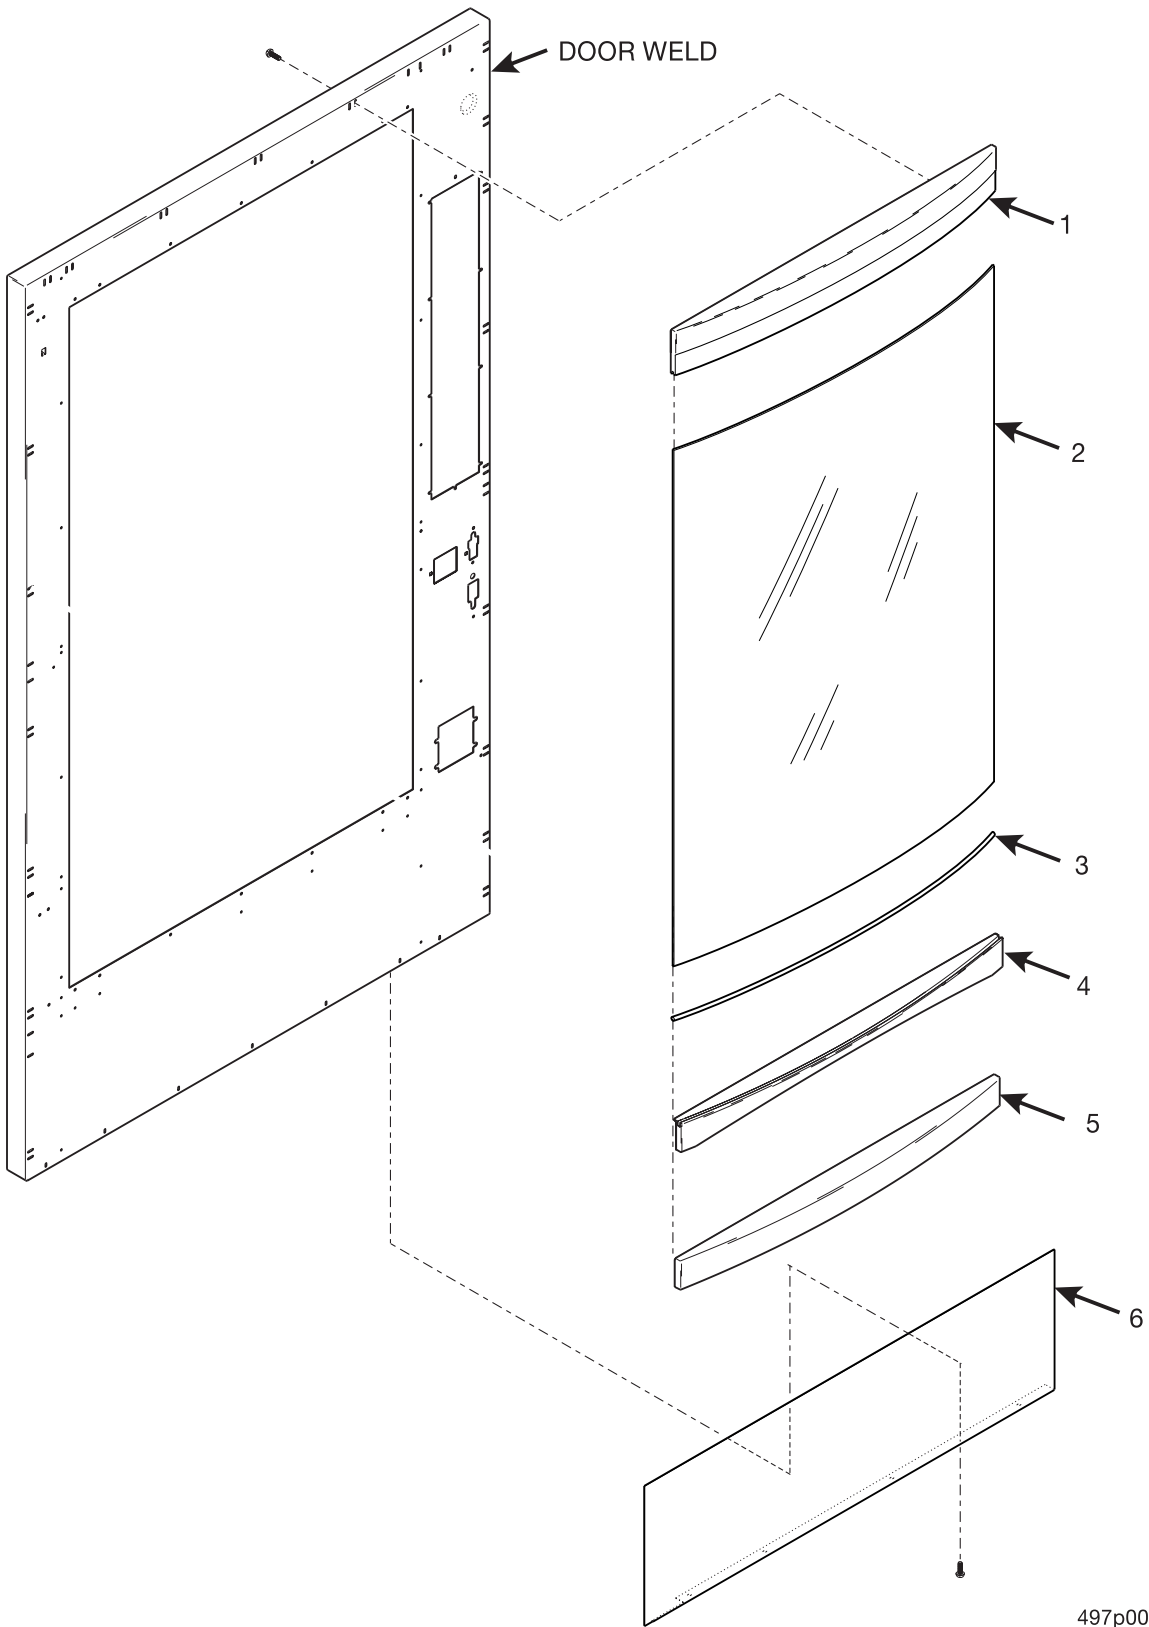

Expanded Refreshment Center Parts Manual

Figure 3. Trim - Millennium Style (Part 2 of 3)

Expanded Refreshment Center Parts Manual

TABLE 2. TRIM - MILLENNIA STYLE (PART 2 OF 3)

<i>INDEX</i>	<i>PART NUMBER</i>	<i>DESCRIPTION</i>	<i>QTY.</i>
1	4972120	P.O.P. PANEL AND DECAL ASSEMBLY	1
2	4972101	GLASS - CURVED FRONT - 40 INCH - RC4	1
3	4972113	GLASKET - GLASS	1
4	4972201	HORIZONTAL TRIM - UPPER - 40 INCH - "J2"	1
5	4972202	HORIZONTAL TRIM - LOWER - 40 INCH - "K2"	1
6	4972152	TRIM - LOWER DOOR SIDE - GRAY	1
	4972153	TRIM - LOWER DOOR SIDE - BLACK	