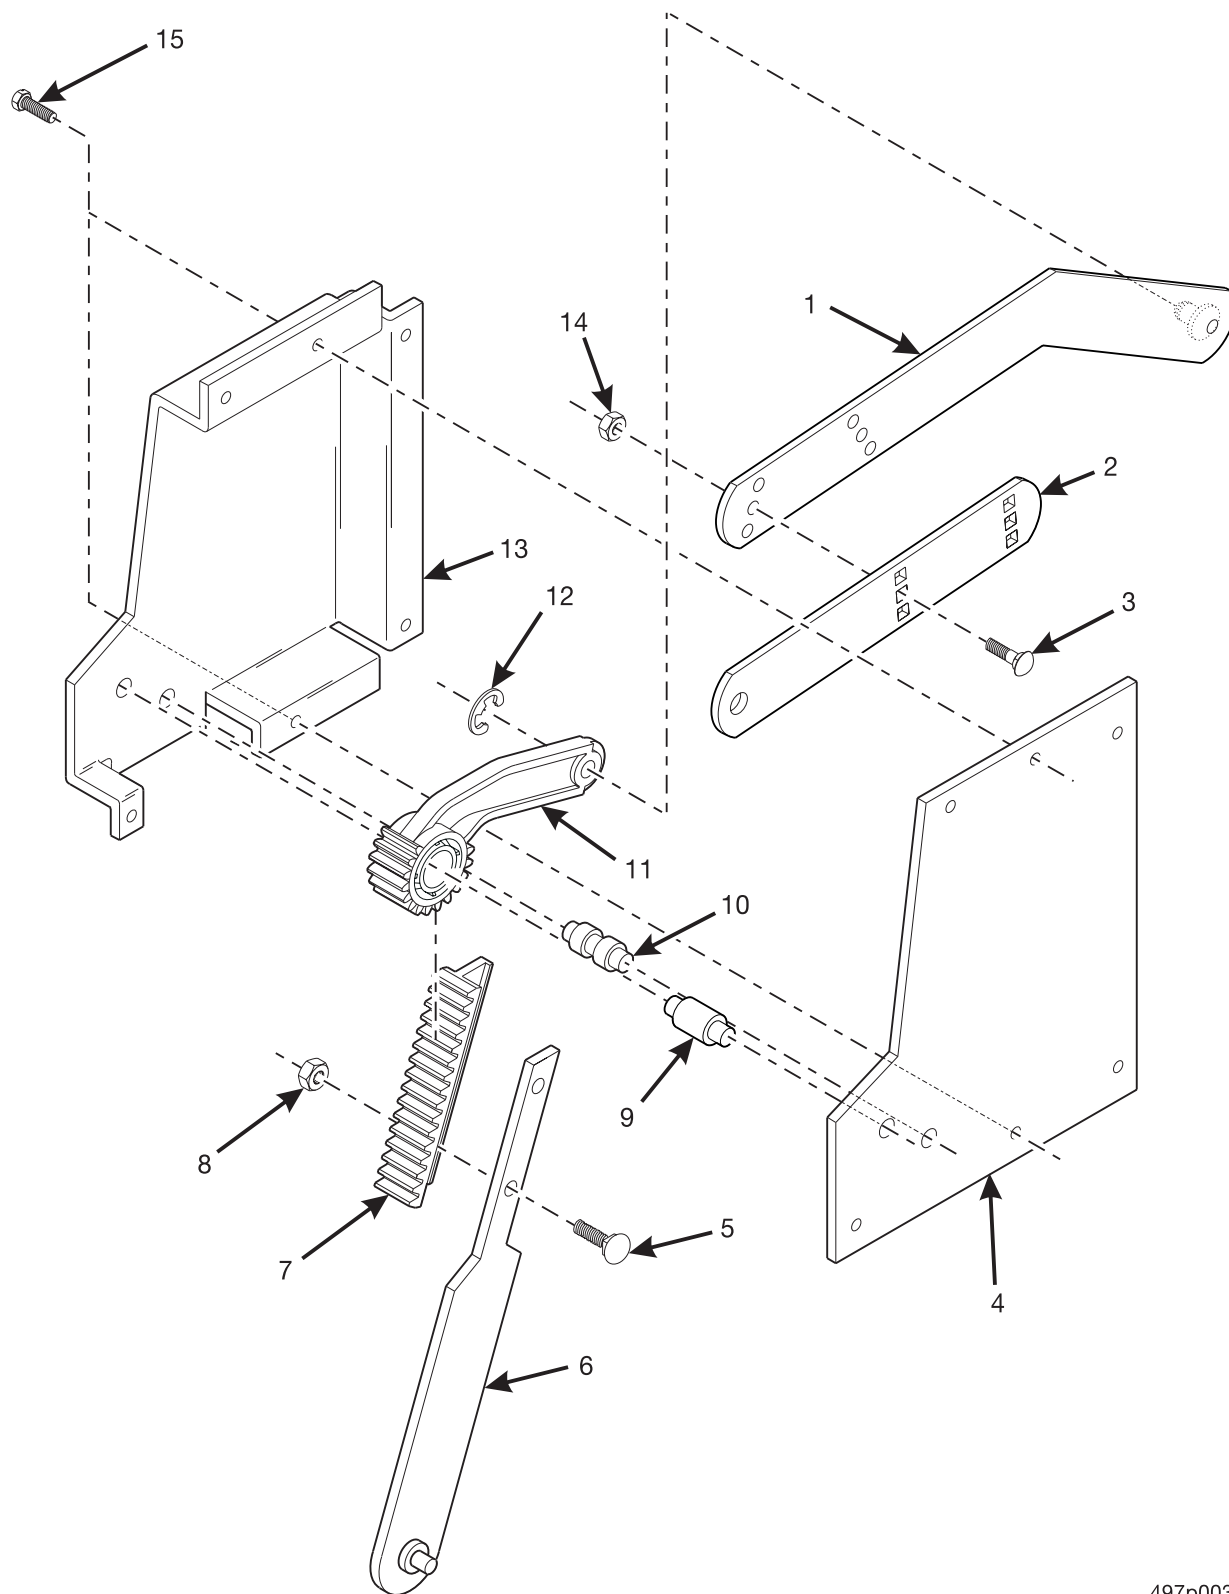

Expanded Refreshment Center Parts Manual

TABLE 55. FOOD MODULE DOOR FRAME ASSEMBLY

INDEX	PART NUMBER	DESCRIPTION	QTY
-	4976066	DOOR FRAME ASSEMBLY - FOOD MODULE	-
1	4976067	SHIELD - TOP	1
2	4407103	SLIDE - 10"	2
3	1451097	SCREW - #8-32 X .31 HEX HD - T/F - BLACK	4
4	9900118	SCREW - #8-32 X 3/8 PHS	4
5	1479120	CAP PLUG - RECTANGULAR - 1/2 X 1	1
6	4976081	DOOR FRAME WELD ASSEMBLY - FIXED	1
7	4976072	GROMMET	2
8	4407101	SUPPORT - DOOR FRAME	1
9	9900166	SCREW - #80-32 X 5/16 THS S/T	1
10	1412046	8-32 NUT 23TW832 BLOX	4
11	4976069	SHIELD - SIDE	2
12	1452312	SCREW - #10-32 X .31 THS - 5/F - BLACK	3

Expanded Refreshment Center Parts Manual

497p0031

Figure 59. Left Hand Drive Arm Assembly