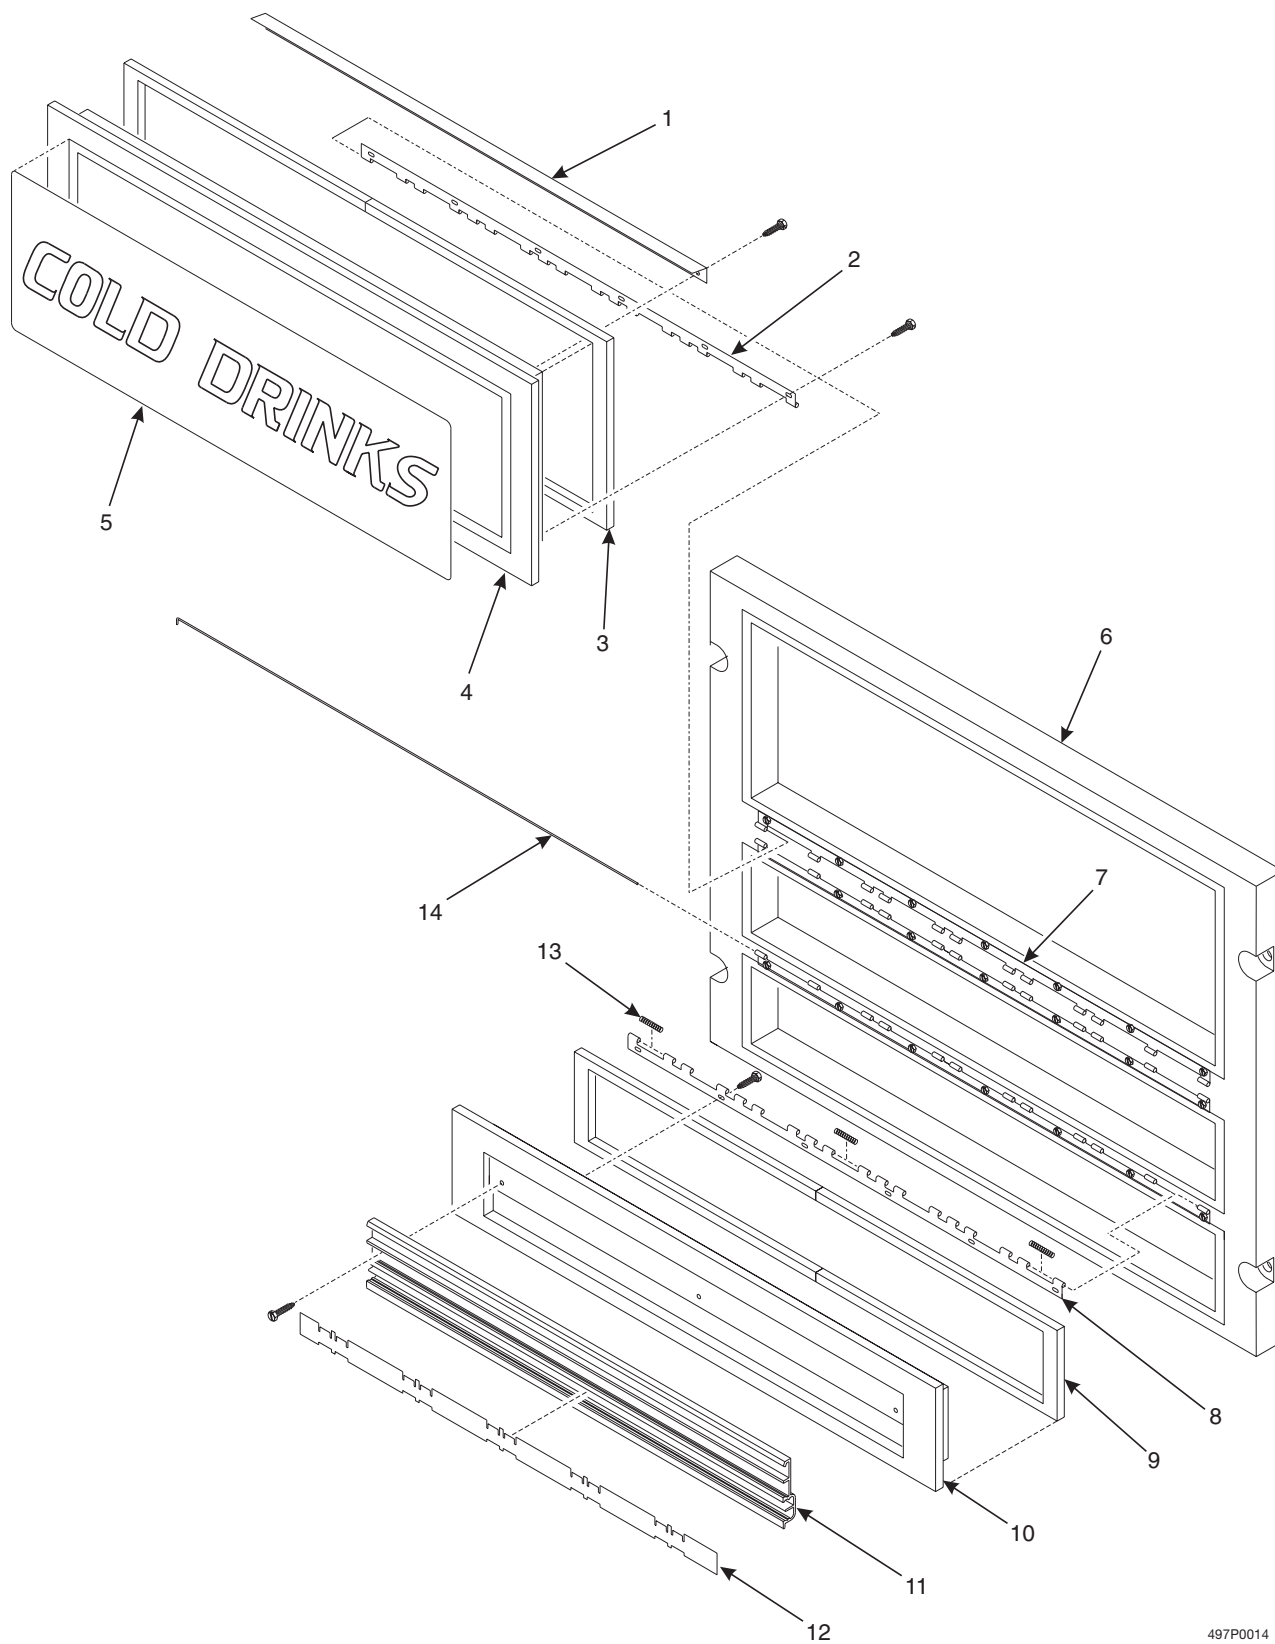

Expanded Refreshment Center Parts Manual

TABLE 47. CAN MODULE ASSEMBLY

INDEX	PART NUMBER	DESCRIPTION	QTY.
1	4976042	GASKET - 10 SELECT FRAME	1
2	4976002	FRAME & SUPPORT ASSEMBLY	1
3	4976001	BRACKET - SUPPORT - FRAME	2
4	4977036	BRACKET - SUPPORT - TOP	1
5	4747062	MOUNTING STRAP - CAN MODULE	2
-	4977052	BRACKET & GROMMET ASSEMBLY (INCLUDES INDEX NUMBERS 6 AND 7)	4
6	4977053	BRACKET - FRAME - MOUNTING	
7	4977054	GROMMET - SCREW - .38	
8	4977065	BRACKET - SUPPORT - BOTTOM	1
9	4977059	BRACKET - FRAME SUPPORT	1
10	4747715	BRACKET - CABINET SUPPORT	1
11	4976000	FRAME ASSEMBLY - 10 SELECT+	1

Expanded Refreshment Center Parts Manual

497P0014

Figure 51. Frame Assembly