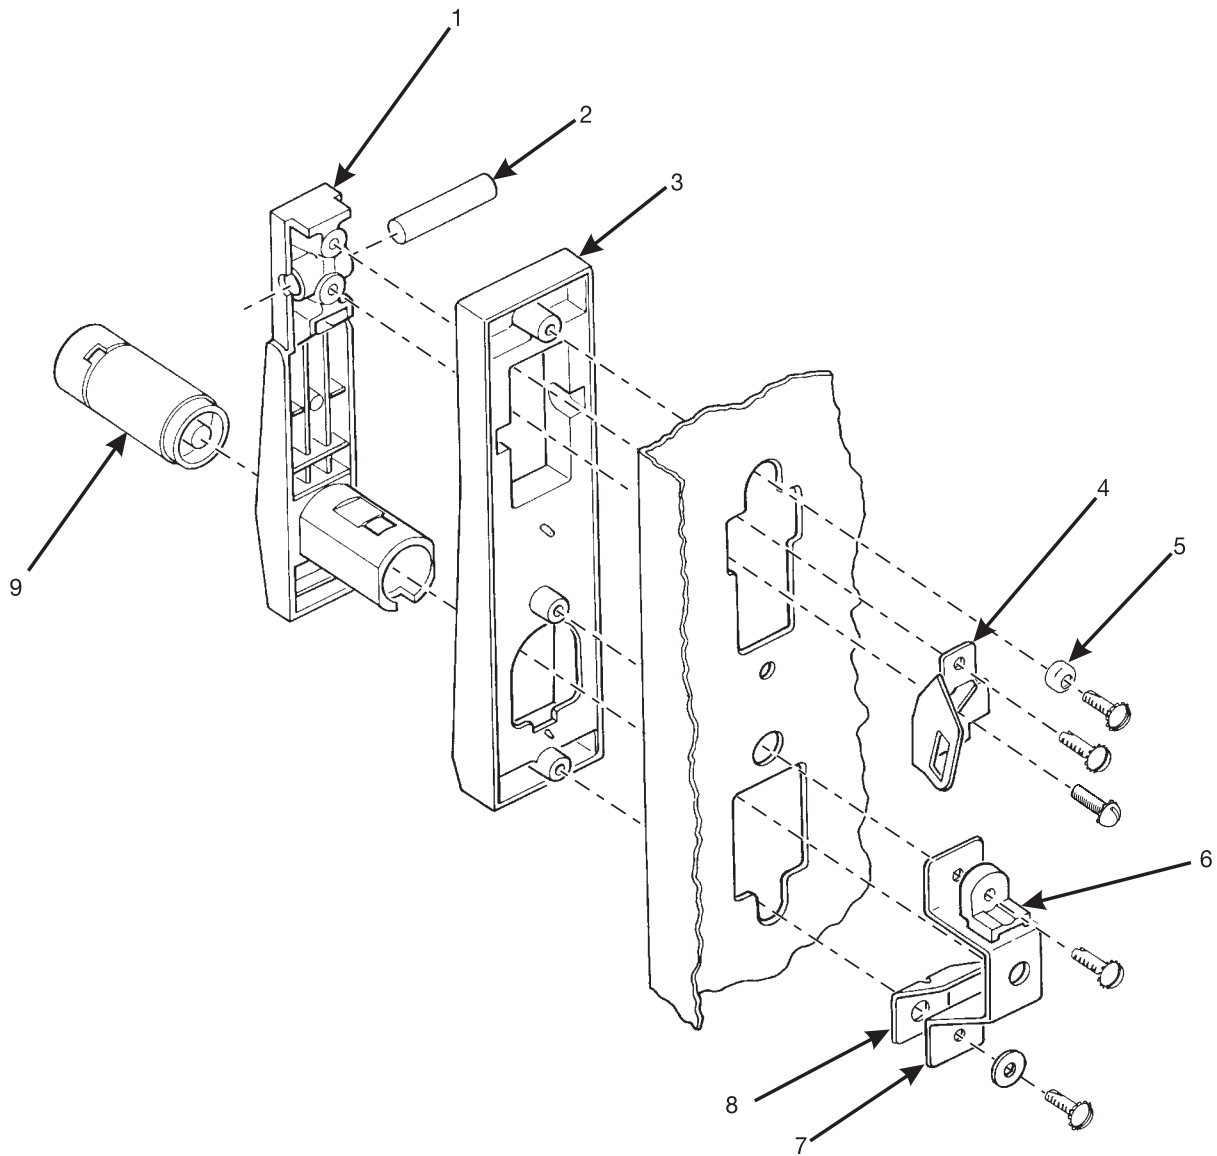

Expanded Refreshment Center Parts Manual

797p0001

Figure 20. Door Lock and Handle Assembly

Expanded Refreshment Center Parts Manual

TABLE 19. DOOR LOCK AND HANDLE ASSEMBLY

<i>INDEX</i>	<i>PART NUMBER</i>	<i>DESCRIPTION</i>	<i>QTY.</i>
1	1172190	LEVER - LOCK	1
2	1302291	PIVOT - LEVER LOCK	1
3	1172191	BASE - LEVER LOCK	1
4	2272052	ACTUATOR ASSEMBLY - LOCK BAR	1
5	1302289	CUP SPACER	1
6	1302326	SHIELD - LATCH	1
7	1302324	CATCH - DOOR LATCH	1
8	1302290	LATCH - LOCK LOWER	1
9	9992400	CYLINDER - LOCK	1
	3112163	VAN LOCK	OPT.
-	3112164	KEY (NOT SHOWN) VAN LOCK APPLICATION (NOT SHOWN)	1 OPT.