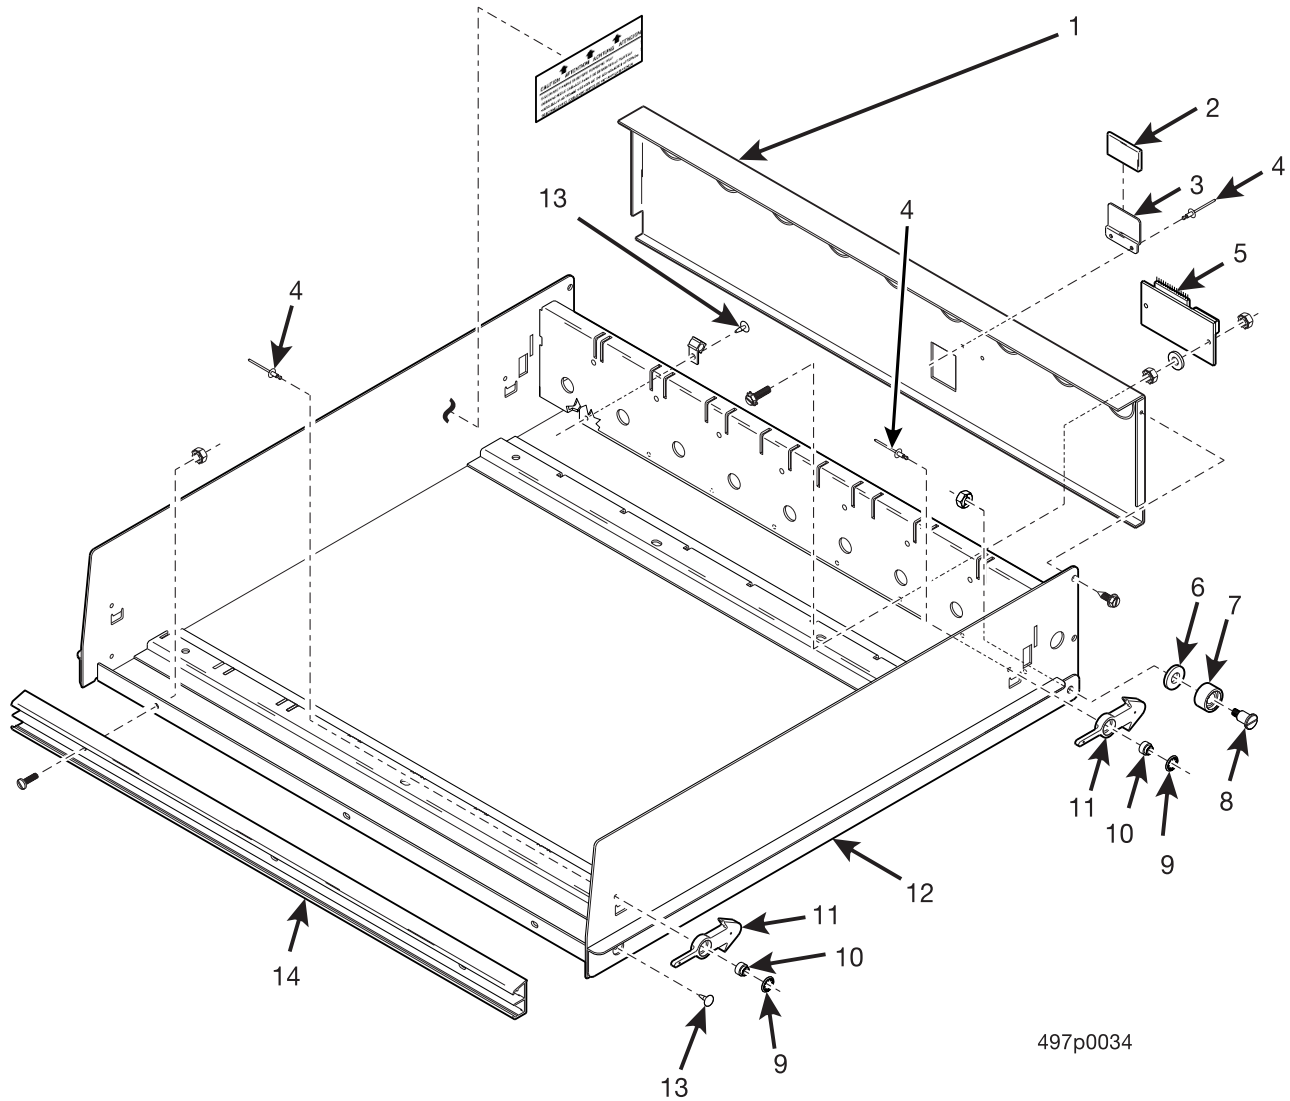

Figure 67. Food Module Tray Frame Assembly

Expanded Refreshment Center Parts Manual

TABLE 64. FOOD MODULE TRAY FRAME ASSEMBLY

INDEX	PART NUMBER	DESCRIPTION	QTY.
-	4977220	TRAY FRAME ASSEMBLY	-
1	4977221	COVER - TRAY MOTORS	1
2	4977212	RECTANGULAR CLOSURE	1
3	4977214	BRACKET - CABLE CLAMP	1
4	3502078	RIVET - POP - .125 DIA X.265	-
5	4976105	PCB ASSEMBLY - TRAY - EXPANDED FOOD	1
6	5220042	NYLON WASHER	2
7	4407019	ROLLER - TRAY	2
8	4407514	STUD - TRAY ROLLER	2
9	5201267	PUSH-ON RETAINER .312	4
10	4977208	STUD - LATCH - TRAY	4
11	1477017	LATCH	4
12	4977218	TRAY ASSEMBLY - WELD	1
13	4042556	CANOE CLIP	7
14	4975026	RAIL - PRICE AND SELECTION	1