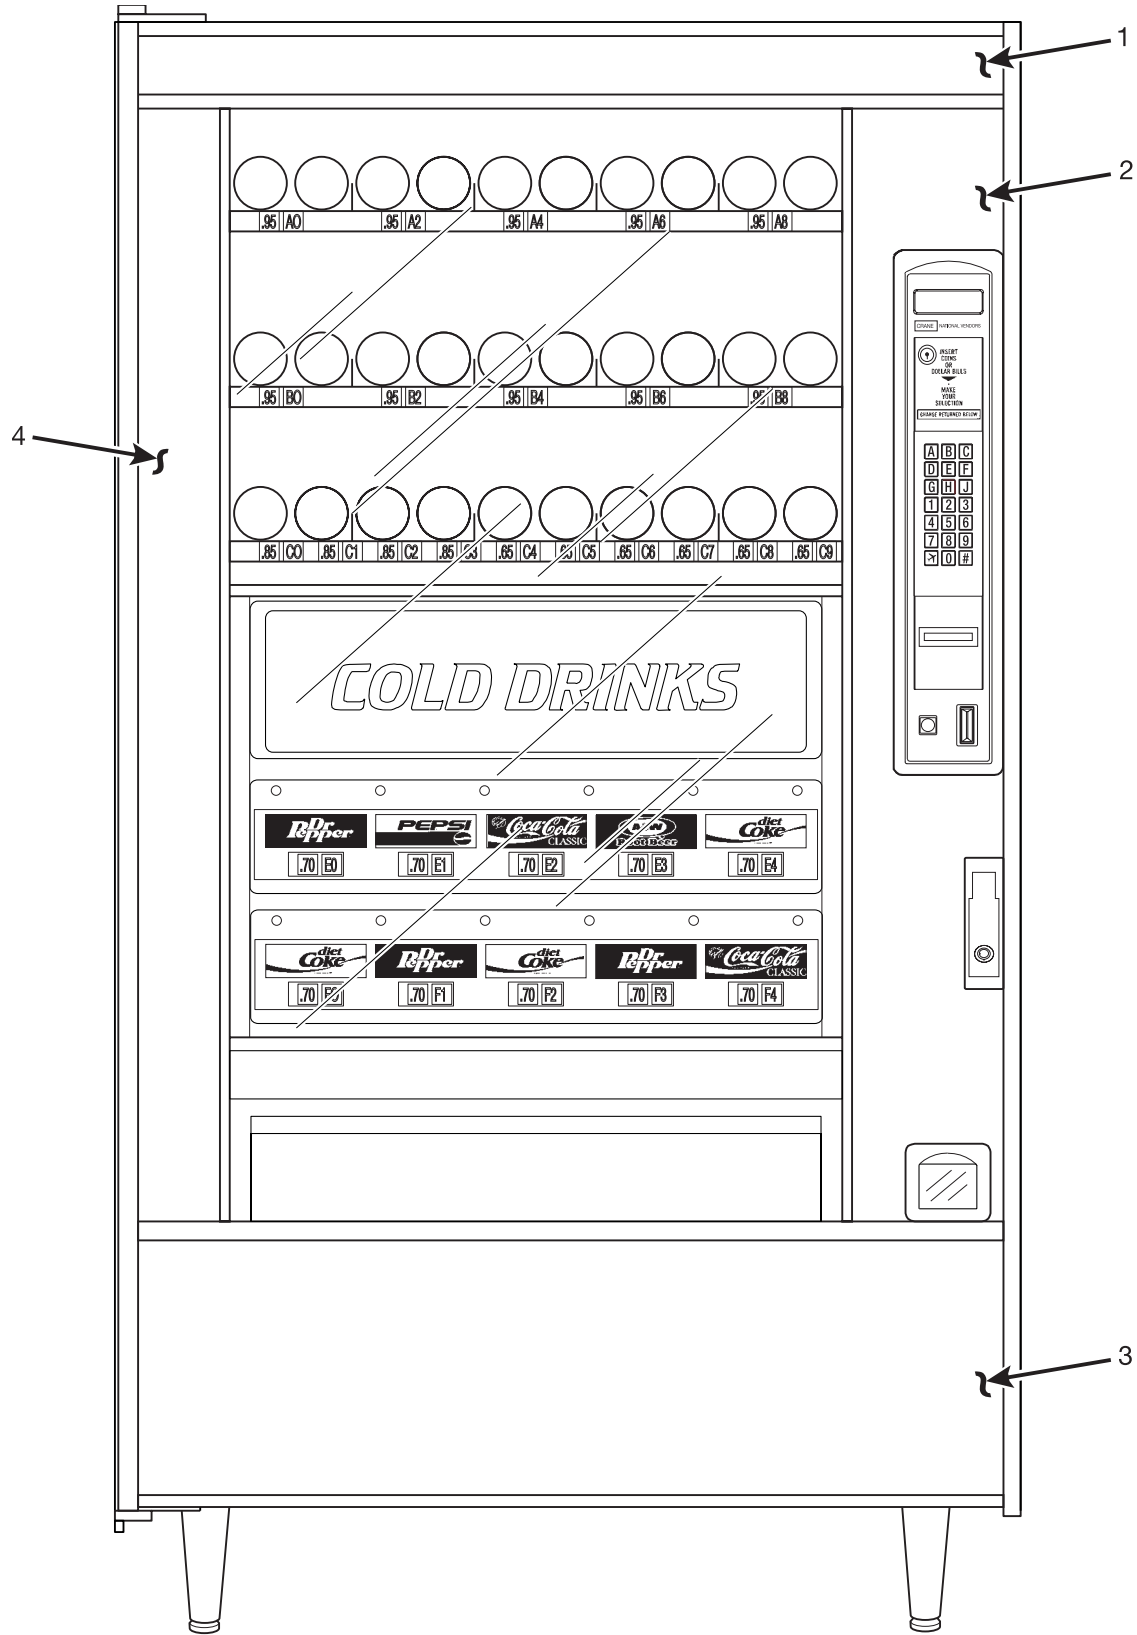

Expanded Refreshment Center Parts Manual

Figure 5. 797 Trim Panels

497p0025

Expanded Refreshment Center Parts Manual

TABLE 4. 797 TRIM PANELS

<i>INDEX</i>	<i>PART NUMBER</i>	<i>DESCRIPTION</i>	<i>QTY.</i>
1	-	TOP TRIM PANEL (SEE FIGURE 4 A FOR DETAILS)	1
2	-	RIGHT SIDE TRIM PANEL (SEE FIGURE 4 B FOR DETAILS)	1
3	-	BOTTOM TRIM PANEL (SEE FIGURE 4 C FOR DETAILS)	1
4	-	LEFT SIDE TRIM PANEL (SEE FIGURE 4 D FOR DETAILS)	1