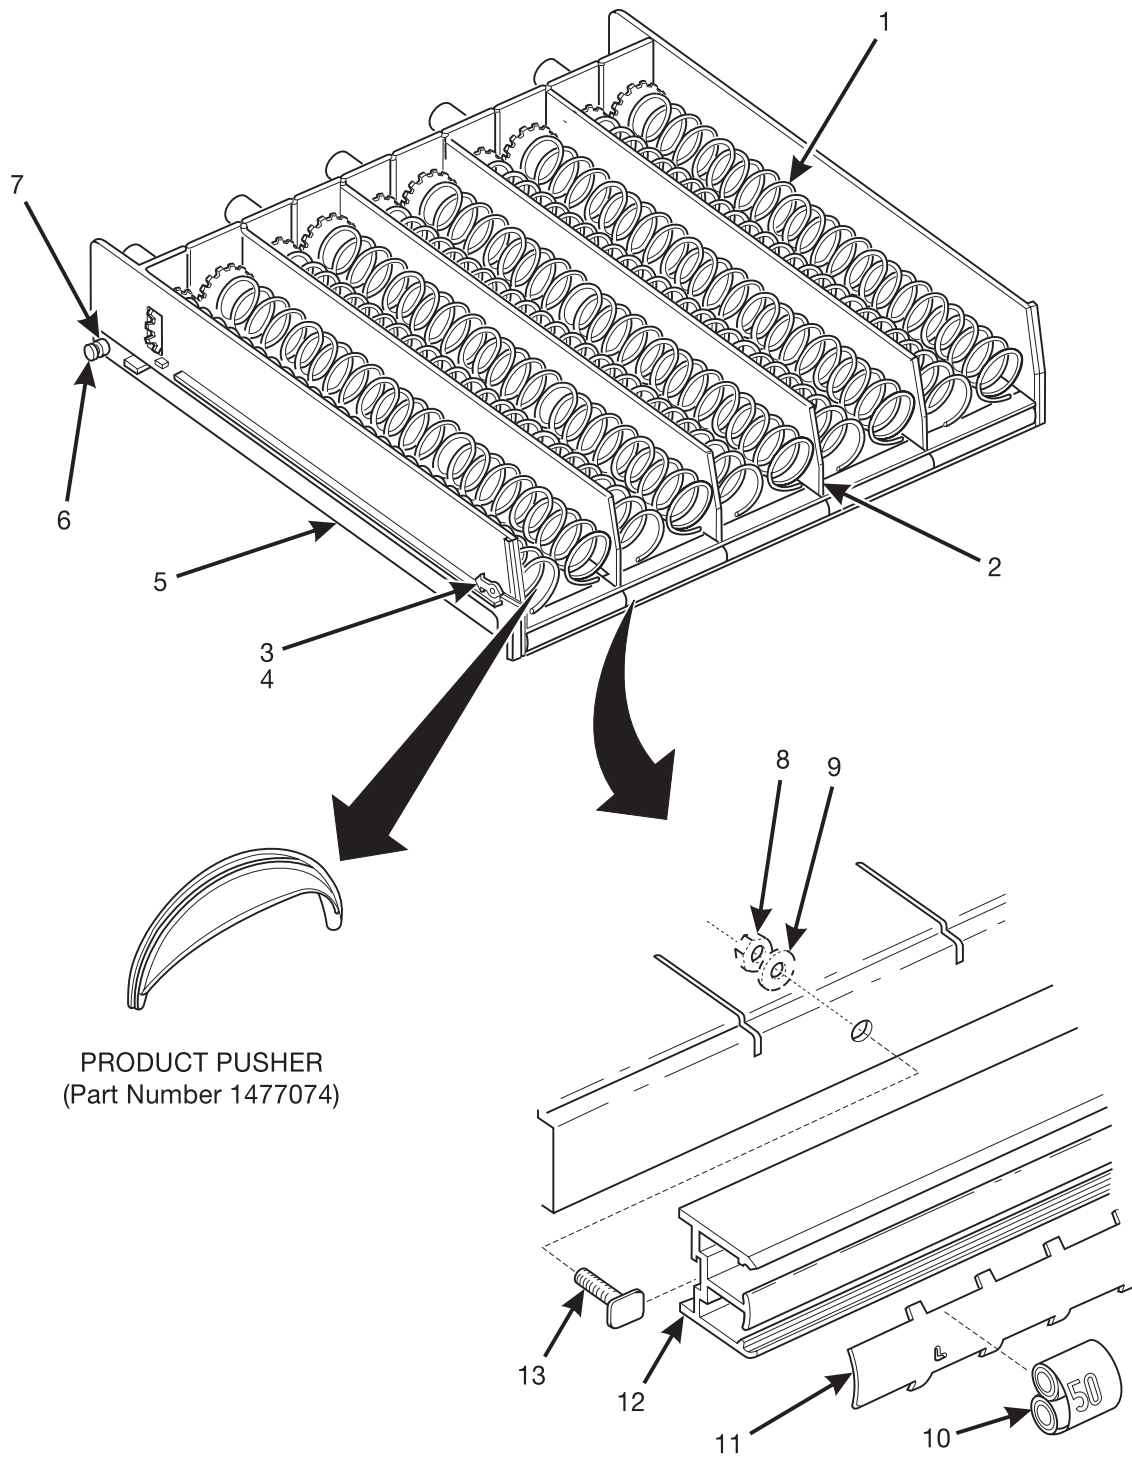

Expanded Refreshment Center Parts Manual

497p0078

Figure 43. Snack Tray Assembly (Part 1 of 2)

Expanded Refreshment Center Parts Manual

TABLE 40. SNACK TRAY ASSEMBLY (PART 1 OF 2)

<i>INDEX</i>	<i>PART NUMBER</i>	<i>DESCRIPTION</i>	<i>QTY.</i>
-	1597001	TRAY ASSEMBLY - 5 SNACK	1
1	-	SPIRAL (OPTIONAL) (SEE TABLE 45 A FOR DETAILS)	-
2	1477175	WALL - TRAY	4
3	1477017	LATCH	2
4	5201267	PUSH ON RETAINER - .312	2
5	1577040	TRAY - 5 & 10 DIVISION	1
6	1477097	AXLE - TRAY ROLLER	2
7	1477148	ROLLER - TRAY	2
8	9900030	NUT #8-32 SELF-LOCKING	3
9	5560113	WASHER - HOPPER RELEASE	3
10	1477014	ROLL - PRICE - CENTS	5
11	1477157	HOLDER - PRICE & SELECTION	1
12	1477134	RAIL - PRICE & SELECTION	1
13	2222031	TEE BOLT - TRIM	3