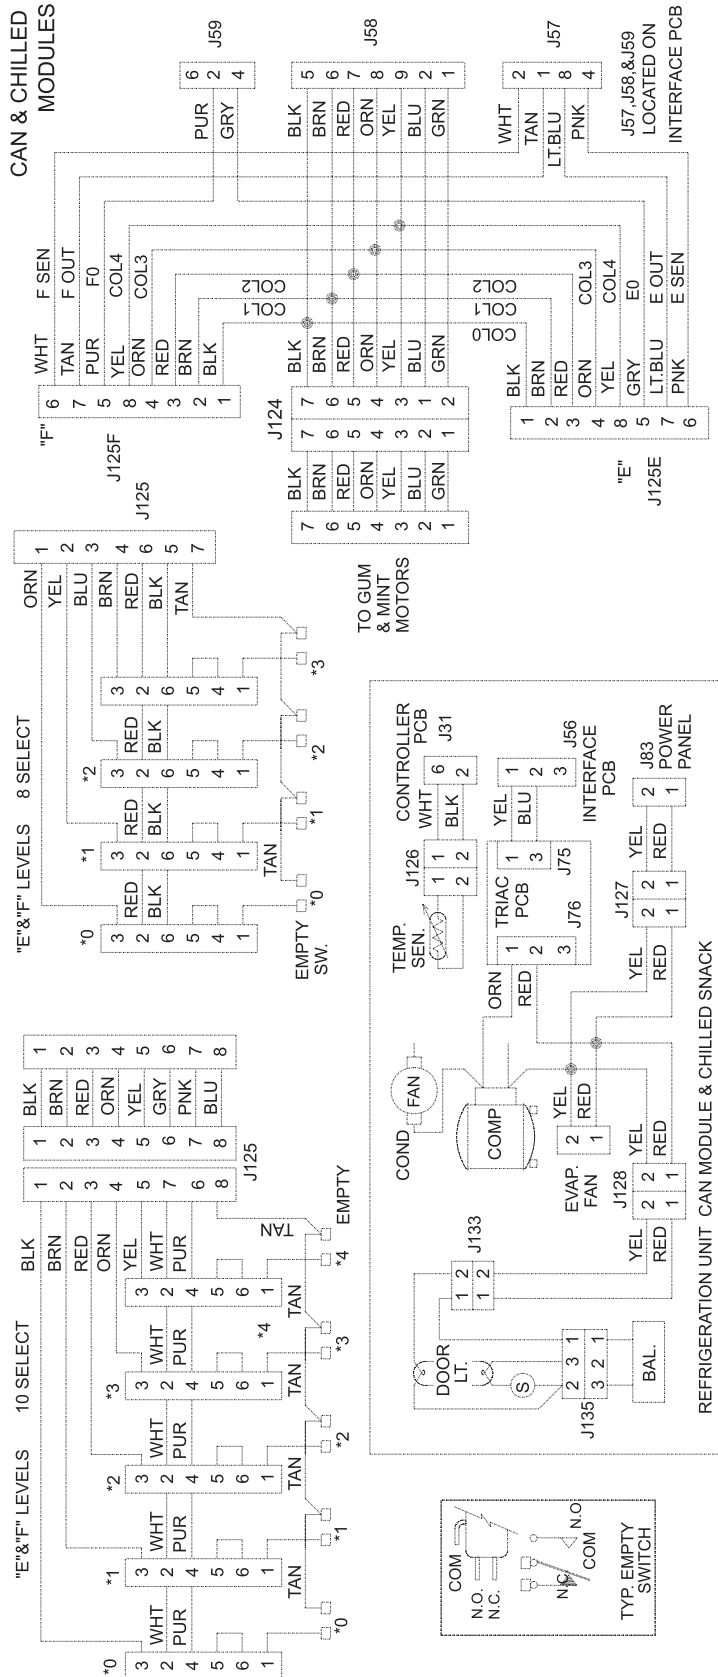

Expanded Refreshment Center Parts Manual

Figure 73. Wiring Diagram (Part 2)