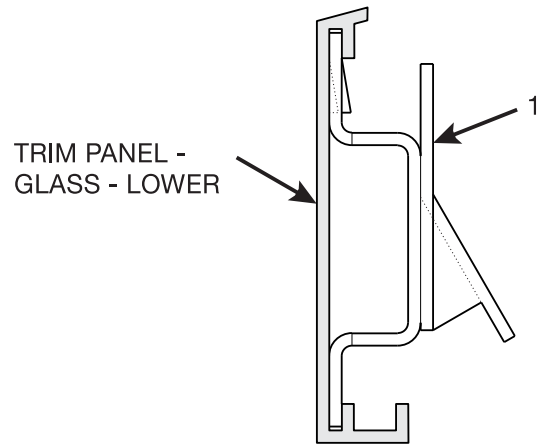

Expanded Refreshment Center Parts Manual

INDEX	PART NUMBER	DESCRIPTION	QTY.
1	4972141	PANEL ASSEMBLY - GLASS - LOWER	1

497p0069