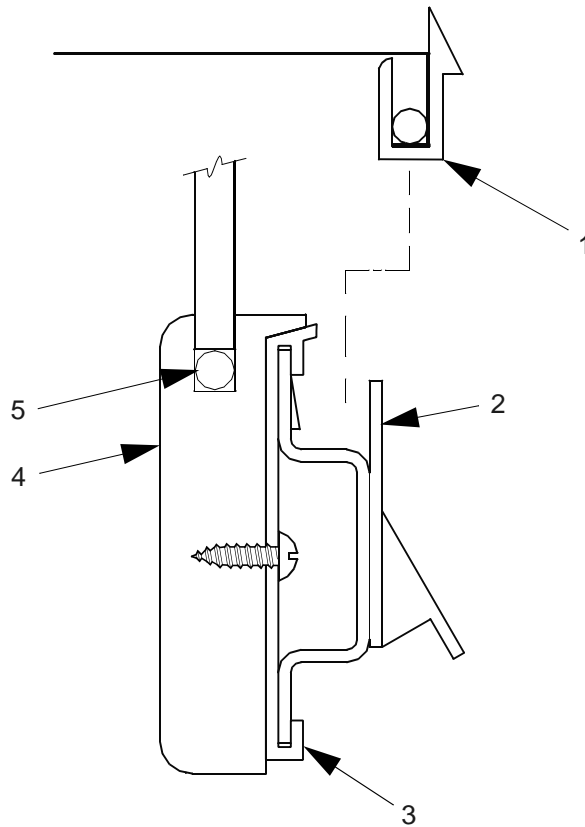

Expanded Refreshment Center Parts Manual

TABLE 13. LOWER GLASS SUPPORT PANEL ASSEMBLY

INDEX	PART NUMBER	DESCRIPTION	QTY.
-	1582141	HORIZONTAL TRIM & GLASS CHANNEL ASSEMBLY	1
1	1582095	CHANNEL & DELECTOR ASSEMBLY	1
2	1602026	PANEL ASSEMBLY - GLASS LOWER	1
3	1582084	PANEL - LOWER TRIM - W/HOLES & PTD.	1
4	1582201	HORIZONTAL TRIM - UPPER - J	1
5	1582093	GASKET - GLASS	1

157p0278

Figure 14. Lower Glass Support Panel Assembly