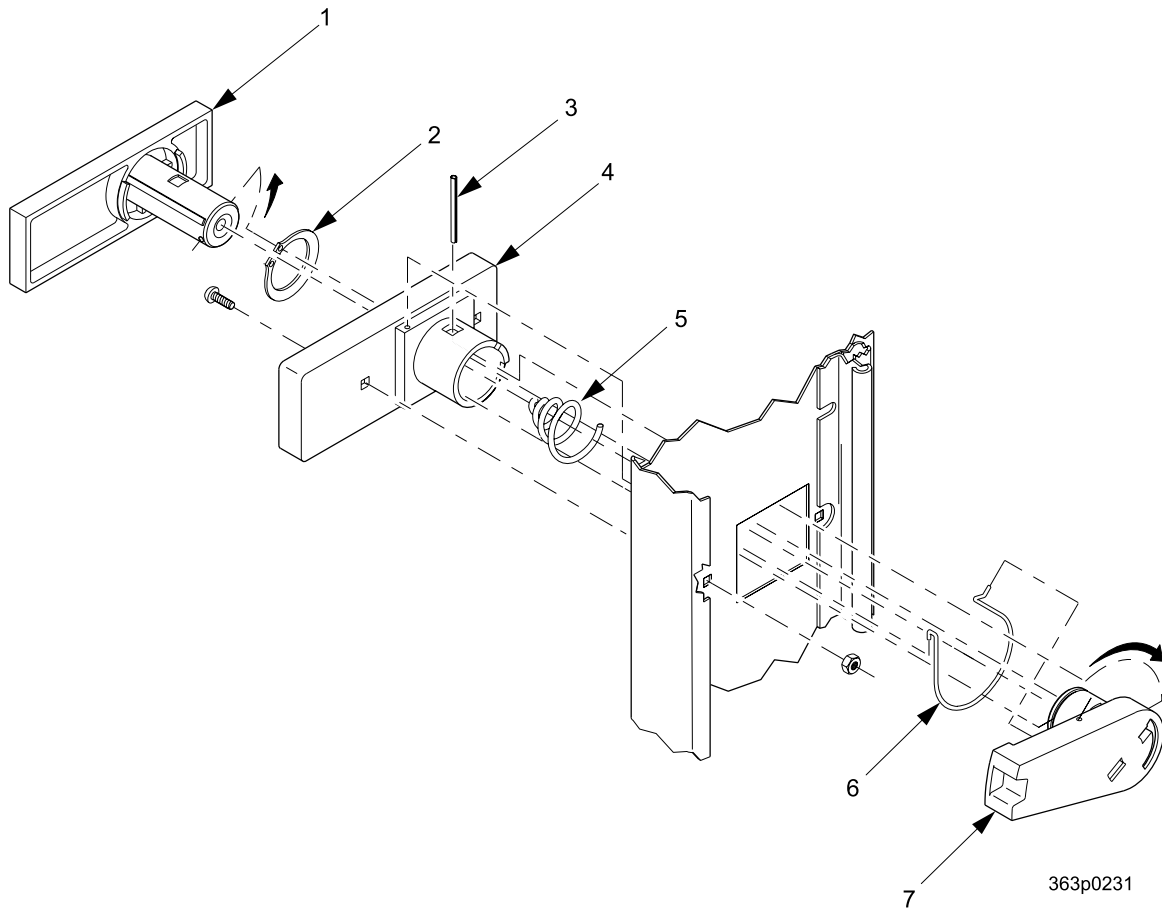

Expanded Refreshment Center Parts Manual

Figure 19. Millennium Door Lock and Handle Assembly

Expanded Refreshment Center Parts Manual

TABLE 18. MILLENNIA DOOR LOCK AND HANDLE ASSEMBLY

<i>INDEX</i>	<i>PART NUMBER</i>	<i>DESCRIPTION</i>	<i>QTY.</i>
1	1572397	LEVER - HANDLE	1
2	1572199	RETAINING RING - LOCK ACTUATOR	1
3	6104218	ROLL PIN 1/8" X 1"	1
4	1572396	BASE - LOCK HANDLE	1
5	1572203	SPRING - LOCK	1
6	1572398	ACTUATOR - LOCK	1
7	1572204	SPRING - LIFT - ACTUATOR	1