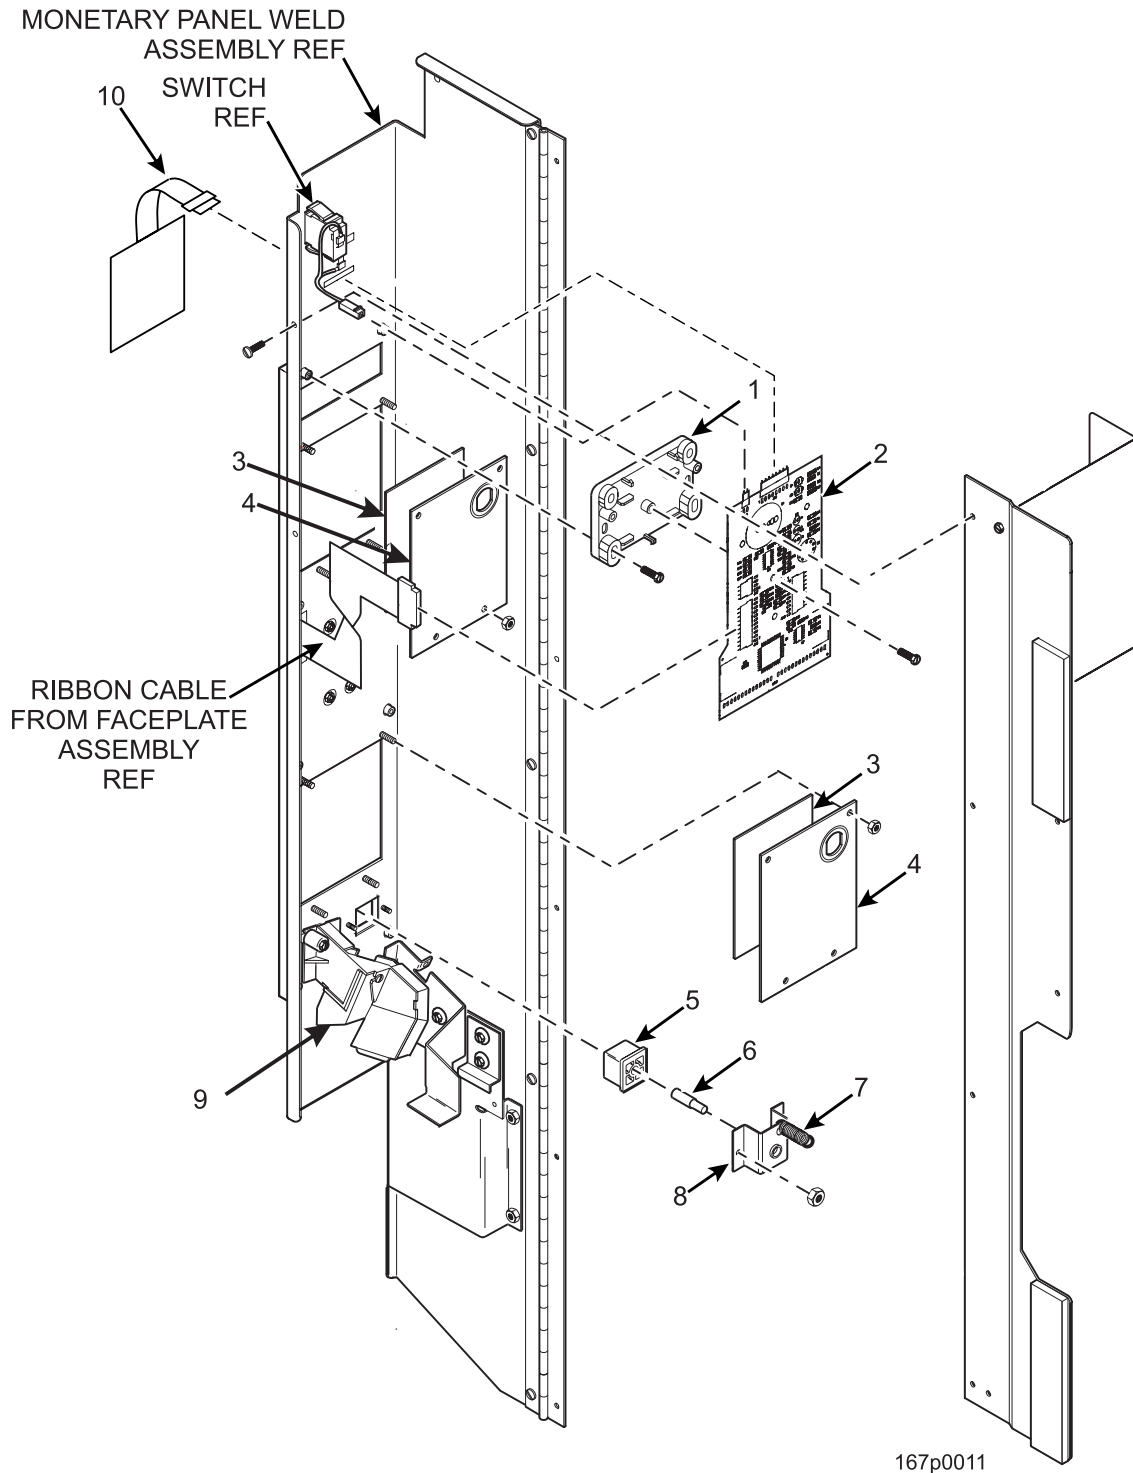

Expanded Refreshment Center Parts Manual

Figure 38. Monetary Panel Assembly (Part 2 of 3)

Expanded Refreshment Center Parts Manual

TABLE 35. MONETARY PANEL ASSEMBLY (PART 2 OF 3)

INDEX	PART NUMBER	DESCRIPTION	QTY.
1	1475099	BRACKET - PCB DISPLAY	1
2	9989685	PCB ASSEMBLY - DISPLAY	1
3	1575020	INSERT - INSTR - BILLS - ENGLISH (WITH BILL VALIDATOR OPTION) (U.S.)	1
	1575013	INSERT - INSTR - COINS ONLY - ENG (U.K.)	
	1575049	INSERT - INSTR - LOWER - UK - COINS (U.K.)	
	1572015	INSERT - INSTRUCTIONS - FRENCH	
	1672027	INSERT - INSTRUCTIONS - LOWER - EUROCOIN (W/NO BILL VALIDATOR OPTION)	
	1572014	INSERT - INSTRUCTIONS - GERMAN	
4	1575048	PLATE - INSERT BACKING	OPT.
5	1475026	BUTTON - COIN RETURN	1
6	1475072	SHAFT - RETURN BUTTON	1
7	1127808	SPRING - SHELF RESET	1
8	1571079	BRACKET - COIN RETURN BUTTON	1
9	1575003	COIN CHUTE ASSEMBLY	1
10	6335002	SERVICE KEYPAD ASSEMBLY	1