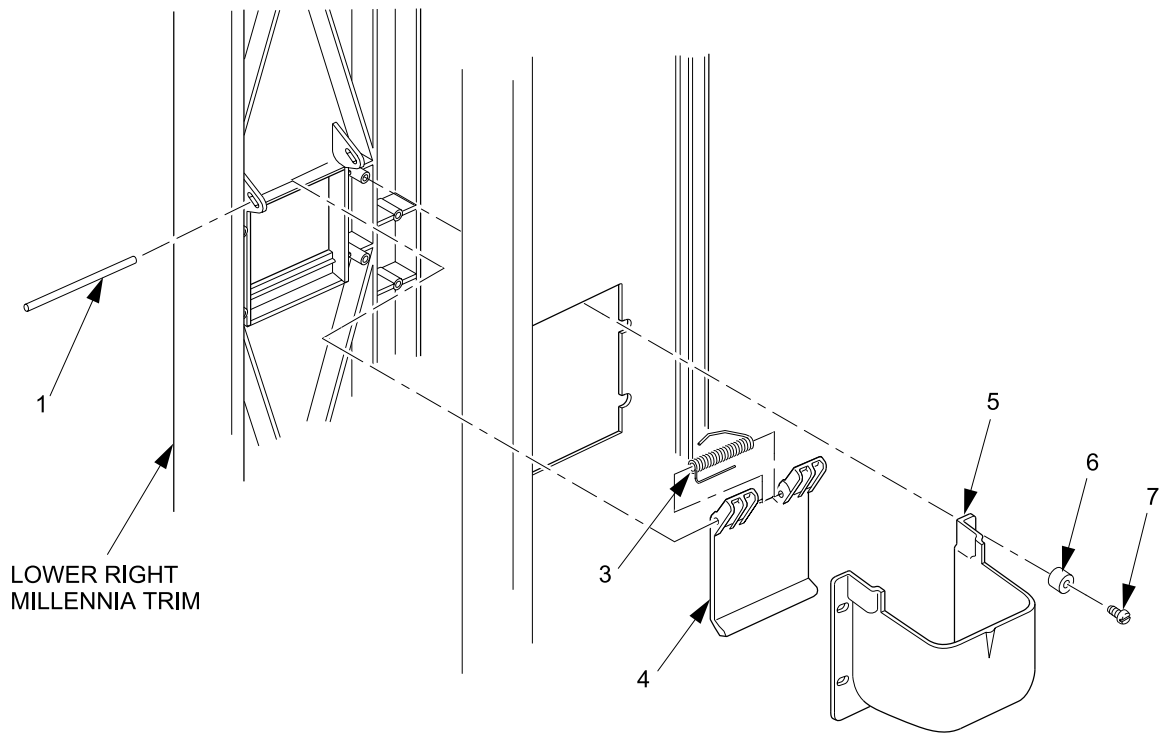

COIN RECEPTACLE ASSEMBLY - MILLENNIA

497p0090

Figure 18. Coin Receptacle Assemblies