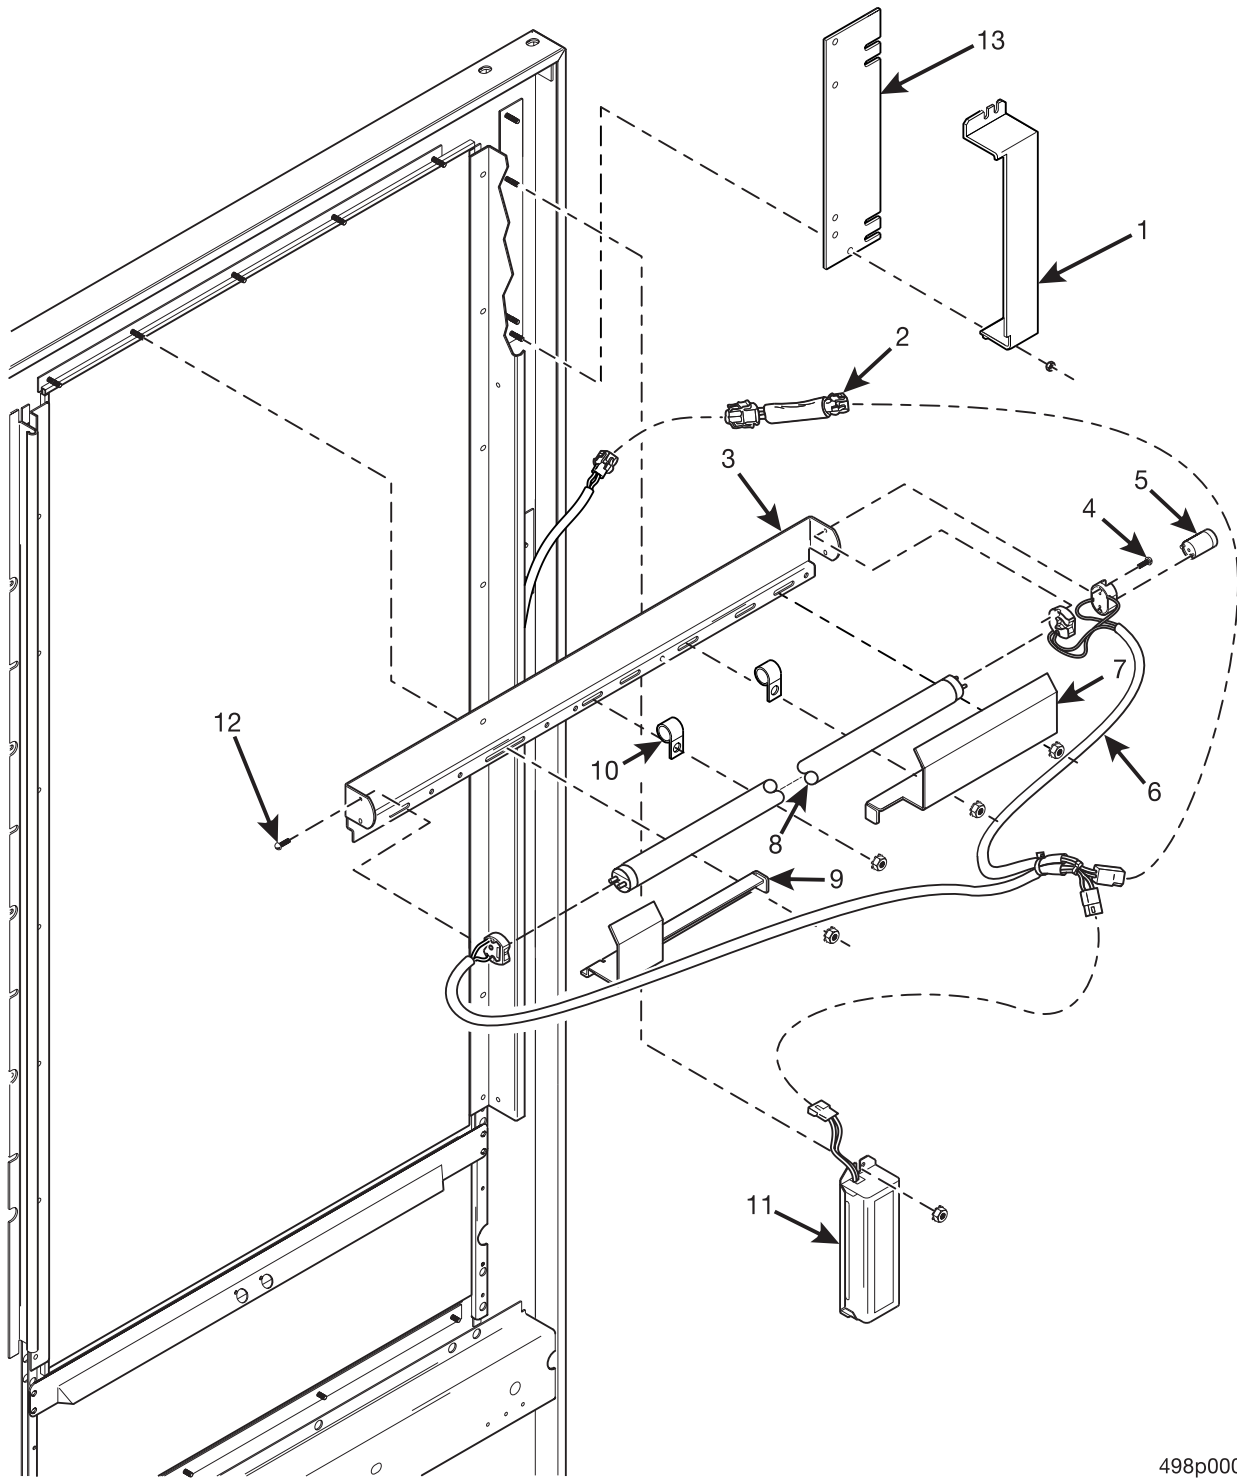

498p0002

Figure 10. Upper Door Light Assembly - 230 V

Expanded Refreshment Center Parts Manual

TABLE 9. UPPER DOOR LIGHT ASSEMBLY - 230 V

<i>INDEX</i>	<i>PART NUMBER</i>	<i>DESCRIPTION</i>	<i>QTY.</i>
1	1572047	COVER - BALLAST - EUROPE	1
2	6332010	SUPPRESSION ASSEMBLY - 230 V.	1
3	1582025	BRACKET - LIGHT - COMMON - 20 WATT	1
4	3107171	SCREW - #4-36 X 5/8 RHS	2
5	2222095	FLUORESCENT LAMP STARTER	1
6	1709015	HARNESS - FLUORESCENT LIGHT	1
7	1572045	COVER - LIGHT SOCKET - LEFT (230 V MODELS)	1
8	1122138	FLUORESCENT LAMP	1
9	1572044	COVER - LIGHT SOCKET - RIGHT (230 V MODELS)	1
10	1452139	RETAINER - HARNESS	2
11	1572016	BALLAST ASSEMBLY - 20 W - 230 V	1
12	1452076	SCREW - #4-36 X .432 RHS	2
13	1572046	PLATE BALLAST - INTERNATIONAL	1