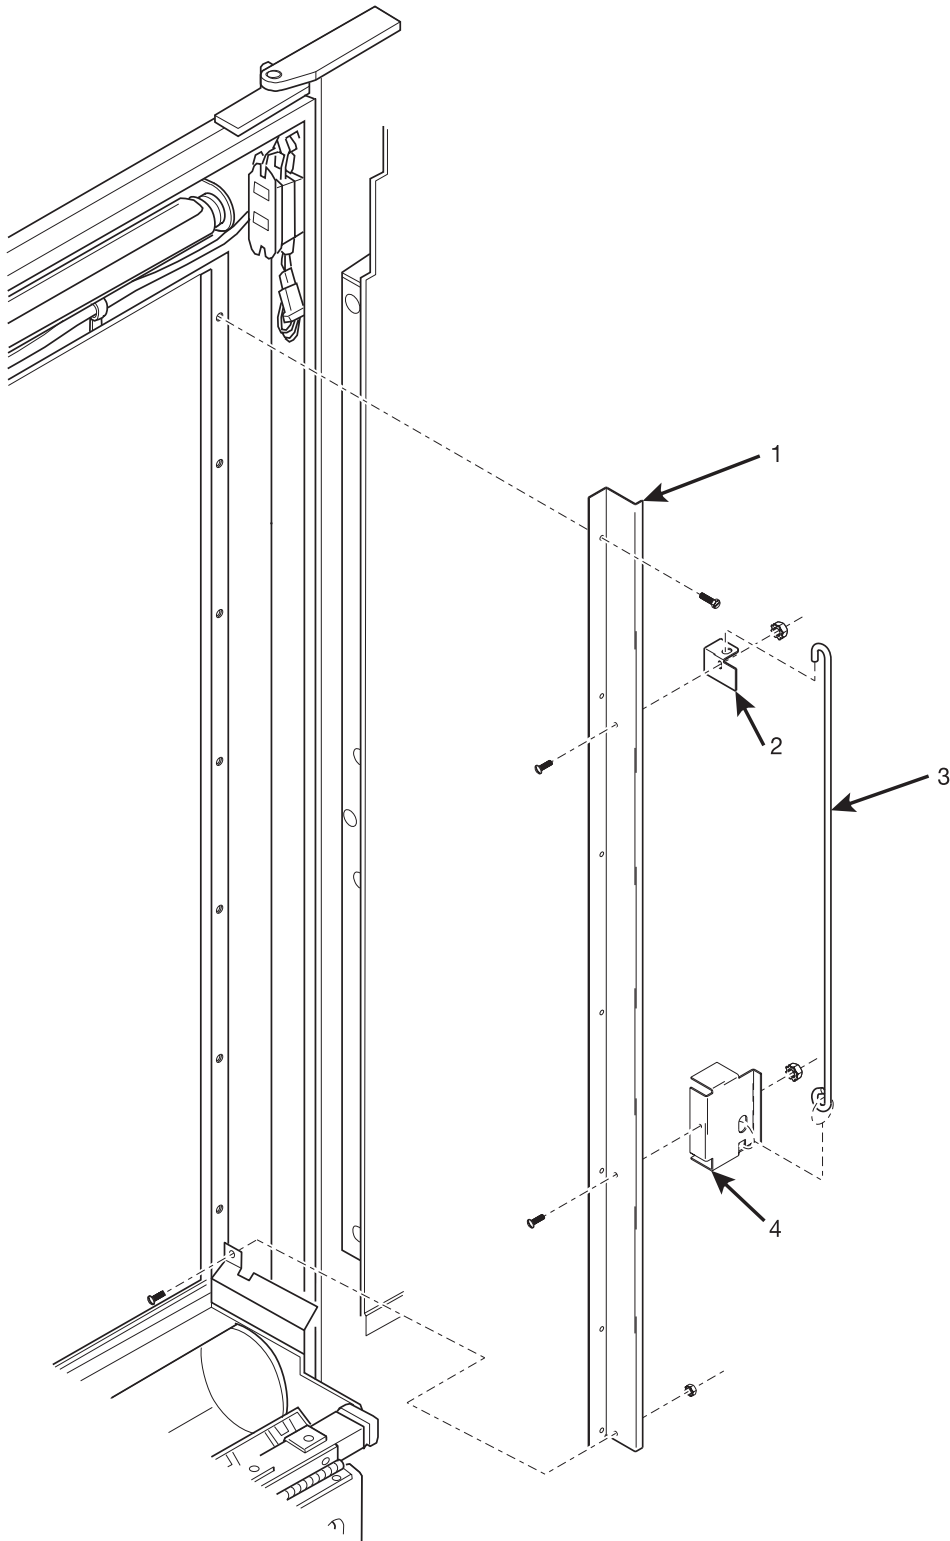

Expanded Refreshment Center Parts Manual

497p0073

Figure 13. Glass Retainer - Can Option

Expanded Refreshment Center Parts Manual

TABLE 12. GLASS RETAINER - CAN OPTION

<i>INDEX</i>	<i>PART NUMBER</i>	<i>DESCRIPTION</i>	<i>QTY.</i>
1	1572020	RETAINER - GLASS - LG. SNACK - N.V. BLACK	1
2	1572028	RETAINER - ROD SUPPORT - COMMON	OPT.
3	1479140	ROD - SUPPORT G. & M.	OPT.
4	1572027	SUPPORT - PROP ROD - COMMON	OPT.