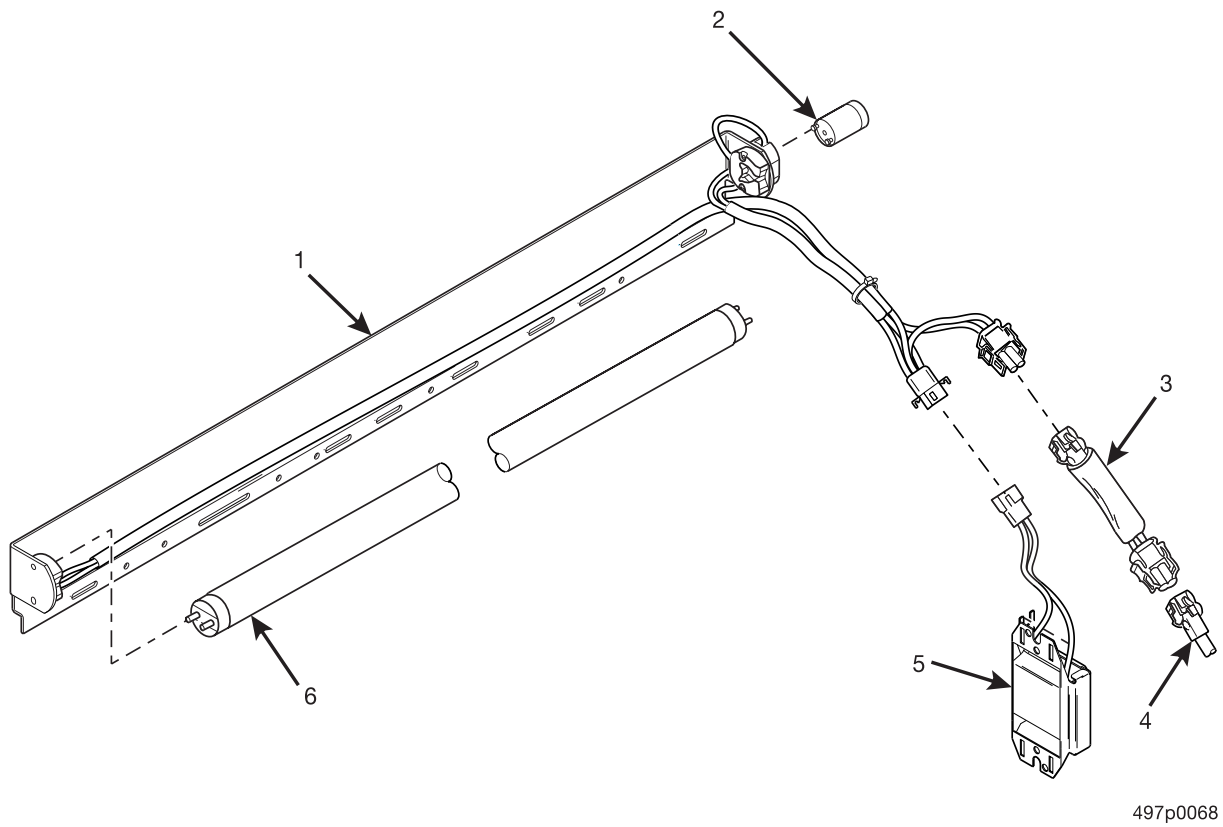

Expanded Refreshment Center Parts Manual

497P0067

Figure 8. Standard Door Assembly

Expanded Refreshment Center Parts Manual

TABLE 7. STANDARD DOOR ASSEMBLY

INDEX	PART NUMBER	DESCRIPTION	QTY.
1	-	(SEE FIGURE 9 FOR DETAILS)	-
2	-	(SEE FIGURE 12 FOR DETAILS) (SEE FIGURE 13 FOR DETAILS)	-
3	4972047	CHANNEL - GLASS - LOWER	1
4	4972141	PANEL ASSY-GLASS-LOWER	1
5	1211105	1/4-20 KEPS NUT - EXT LW - ZP	2
6	1142017	BUSHING -DOOR CHECK	1
7	1571037	CAP - VINYL - .281 I.D. X .50 LONG	1
8	1572009	ROD - DOOR CHECK	1
9	1572007	WELD ASSEMBLY - DOOR CHECK	1
10	6232031	HINGE ASSEMBLY - DOOR - LOWER	1
11	4242145	BEARING - THRUST - LOWER HINGE	1
12	6232036	SCREW - 5/16-18 X .75 FLT HD. SOCKET	2
13	6232208	WELD SCREW #1/4-20 X 1 IN LONG	2
14	1472250	GUIDE - LOCK BAR	1
15	1472178	LOCK BAR ASSEMBLY	1
16	1472048	PLATE - GLASS RETAINING	1
17	4972048	GLASS - DISPLAY	OPT
	4972108	LEXAN - DISPLAY GLASS	
18	2222124	CHANNEL - GLASS - HORIZONTAL AND VERTICAL (114.18")	-
19	4972185	DOOR WELD - PAINTED - N.V. BLACK	1
20	6232028	PLATE ASSEMBLY - HINGE MOUNTING	1