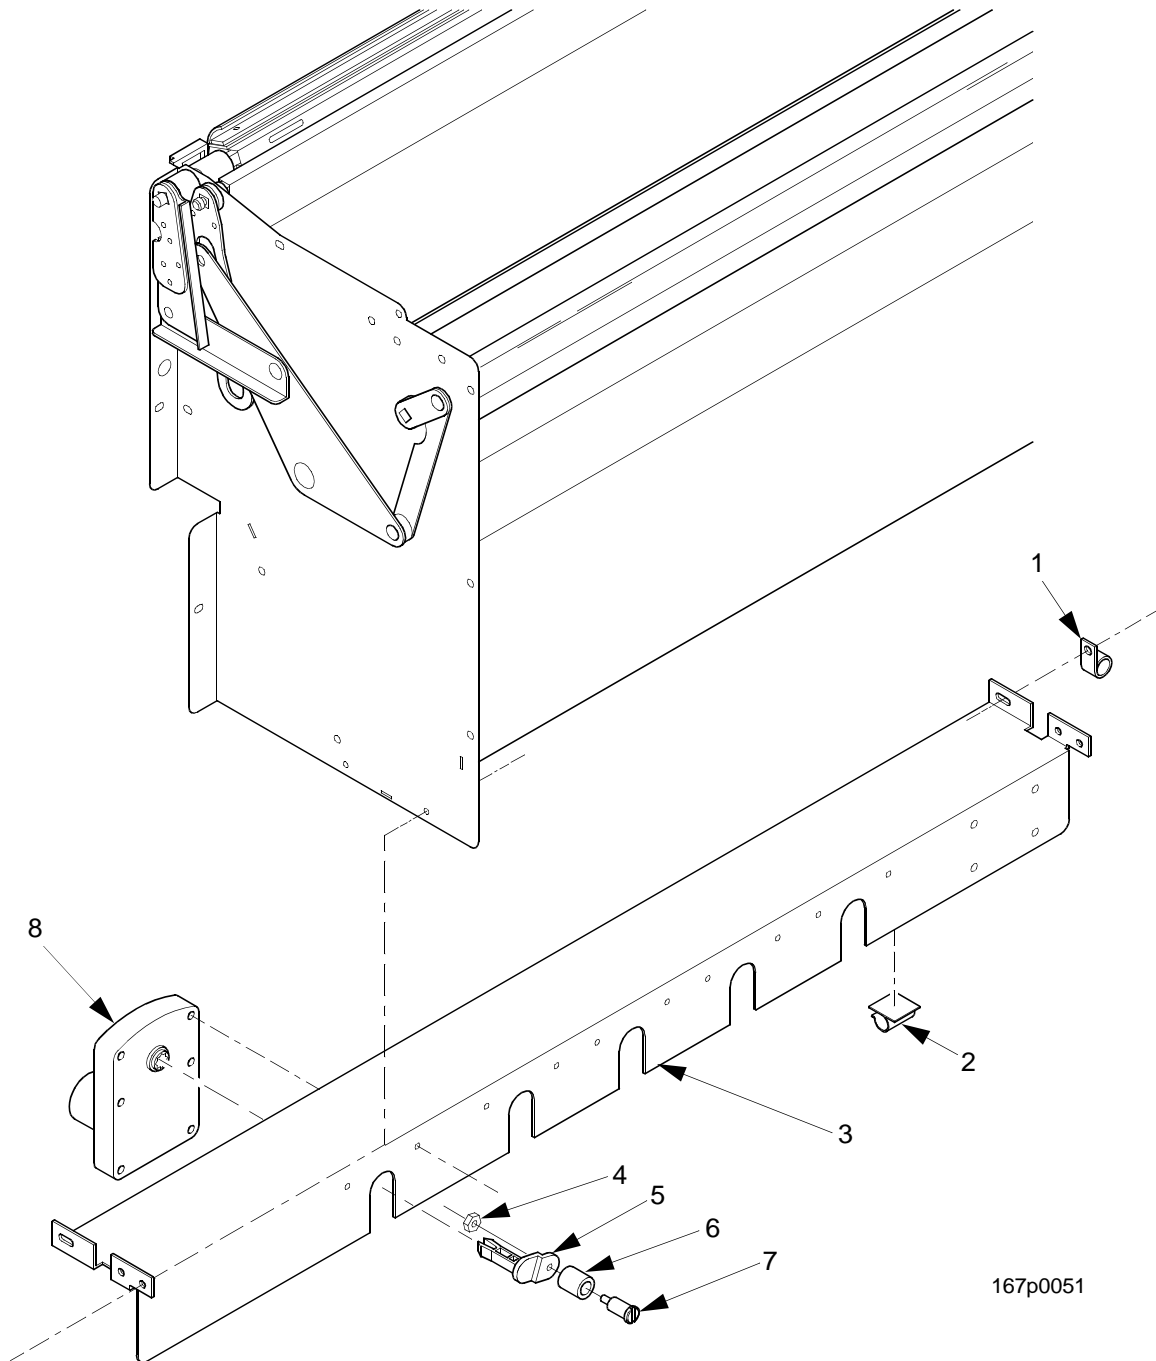

167p0051

Figure 27. Gum and Mint Assembly (Part 3)

Expanded Refreshment Center Parts Manual

TABLE 26. GUM AND MINT ASSEMBLY (PART 3)

INDEX	PART NUMBER	DESCRIPTION	QTY.
1	1452139	RETAINER - HARNESS	1
2	6131143	CABLE CLAMP - RICHCO #KKC6	2
3	1489005	ANGLE - MOTOR (168, 268, 765, 784, 787)	1
	1572351	ANGLE - MOTOR (167, 267, 764)	
4	9900081	NUT #8-32 KEPS ZINC PLATE	5
5	1479145	ARM - DRIVE MOTOR	5
6	1479063	ROLLER - DRIVE ARM	5
7	1479062	STUD - DRIVE ARM	5
8	1577038	MOTOR & PC BOARD ASSEMBLY	5