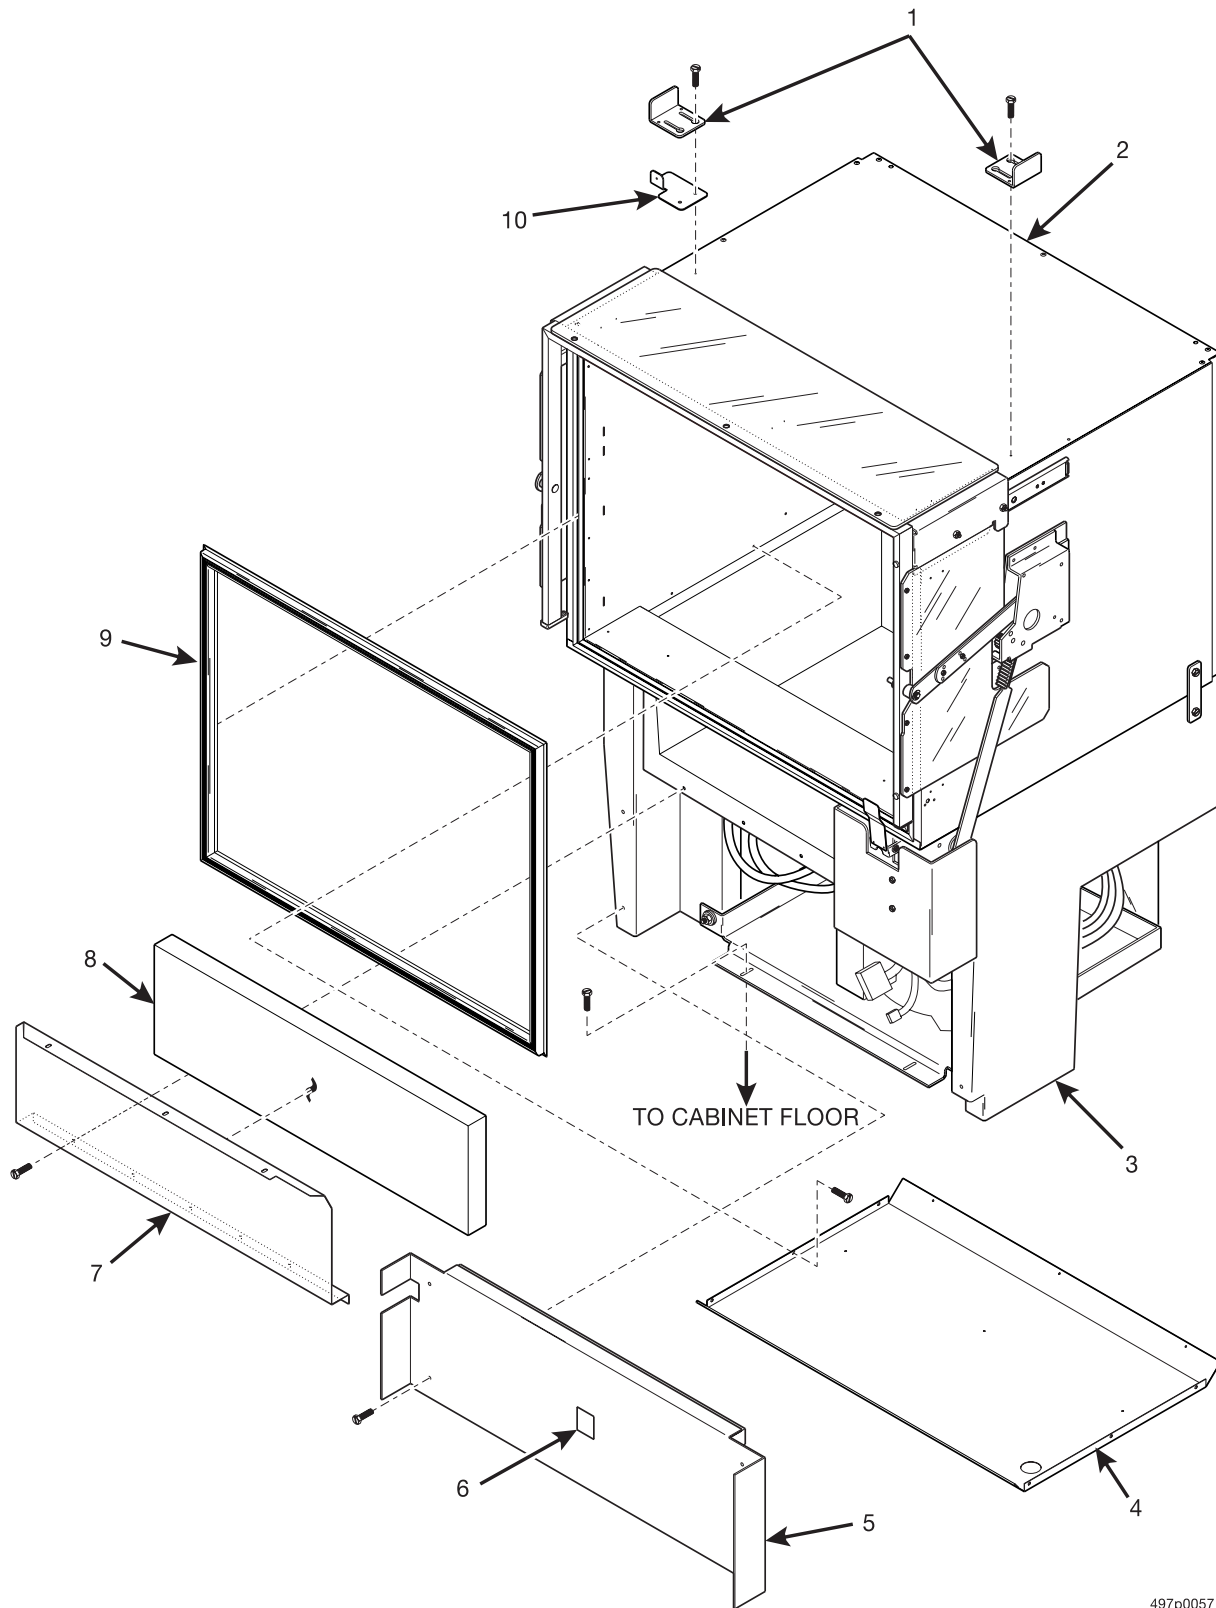

Expanded Refreshment Center Parts Manual

Figure 54. Cabinet Parts - Expanded Food

Expanded Refreshment Center Parts Manual

TABLE 51. CABINET PARTS - EXPANDED FOOD

INDEX	PART NUMBER	DESCRIPTION	QTY
1	4747715	BRACKET - CABINET SUPPORT	2
2	4977075	FROZEN FOOD MODULE ASSEMBLY - 115 V	1
	4977001	COLD FOOD MODULE ASSEMBLY - 115 V	
	4987003	COLD FOOD MODULE ASSEMBLY - 230 V	
3	4974045	REFRIGERATION MODULE ASSEMBLY - COLD FOOD - 115 V	1
	4974025	REFRIGERATION MODULE ASSEMBLY - FROZEN FOOD - 115 V	
	4984048	REFRIGERATION MODULE ASSEMBLY - COLD FOOD - 230 V	
4	4975021	PANEL - LINEAR - BOTTOM	1
5	4974009	COVER AND SEAL ASSEMBLY - COMPRESSOR	1
6	6231189	LABEL - WARNING - HIGH VOLTAGE - ENGLISH	1
	6231216	LABEL - WARNING - HIGH VOLTAGE - GERMAN	
	6231229	LABEL - WARNING - HIGH VOLTAGE - FRENCH	
	6232290	LABEL - WARNING - HIGH VOLTAGE - SPANISH	
7	4974012	RETAINER - DOOR	1
8	4974007	DOOR - REFRIGERATION MODULE	1
9	4976050	DOOR ASSEMBLY - COLD FOOD (SEE FIGURE 55 FOR DETAILS)	1
	4977060	DOOR ASSEMBLY - 115 V - FROZEN FOOD (SEE FIGURE 55 FOR DETAILS)	
10	4977066	BRACKET - WIRE CLAMP MOUNTING - FROZEN FOOD	1