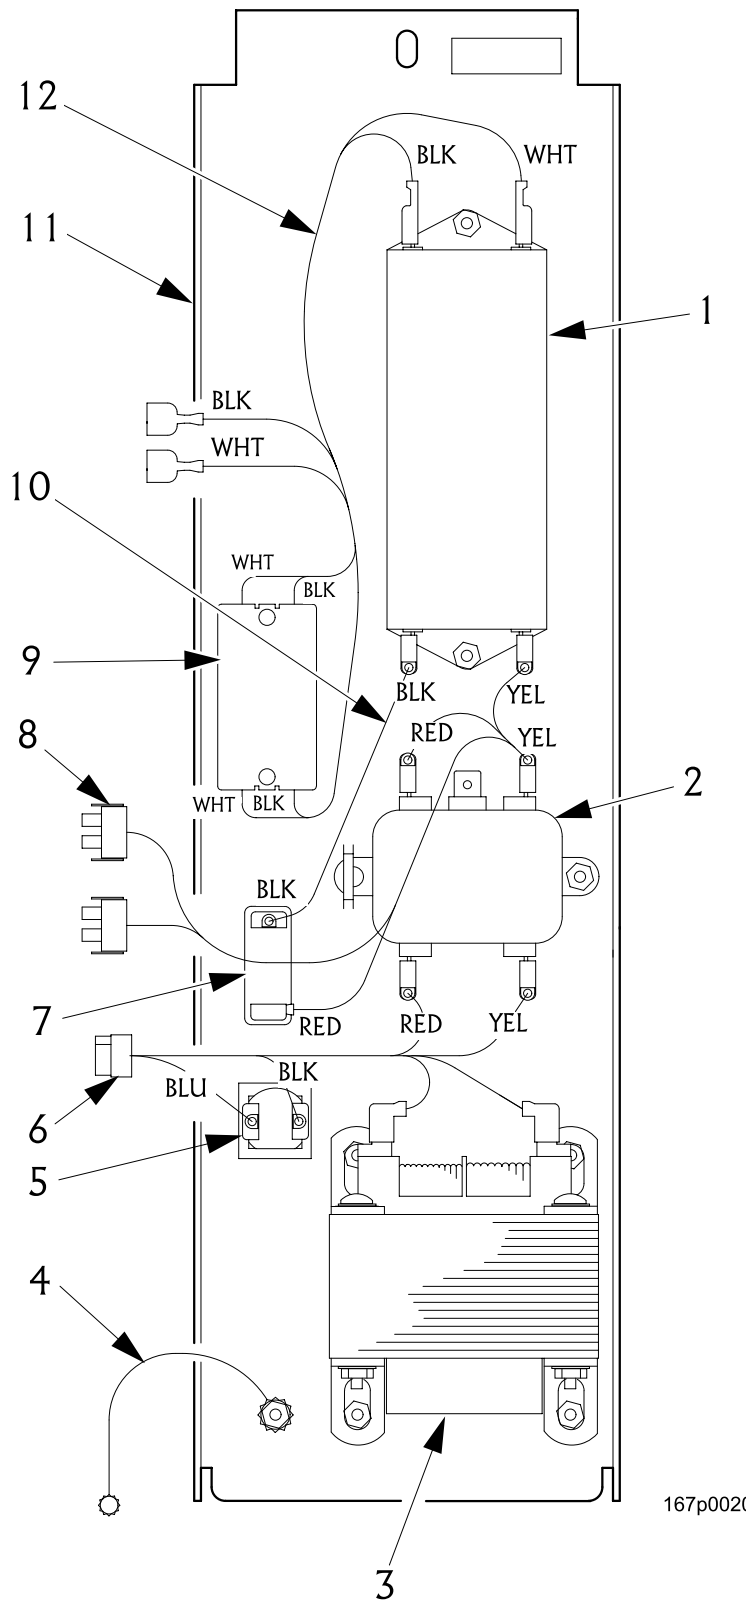

TABLE 33. POWER PANEL ASSEMBLY - 100 VOLT - 50/60 HZ. (JAPAN)

Expanded Refreshment Center Parts Manual

Figure 36. Power Panel Assembly - 100 Volt - 50/60 Hz. (Japan)

Expanded Refreshment Center Parts Manual

TABLE 33. POWER PANEL ASSEMBLY - 100 VOLT - 50/60 HZ. (JAPAN)

<i>INDEX</i>	<i>PART NUMBER</i>	<i>DESCRIPTION</i>	<i>QTY.</i>
-	1571203	POWER PANEL ASSEMBLY - 100 VOLT - 50/60 HZ	-
1	9989110	FILTER - POWER LINE - EMI	1
2	9989100	INTERFACE FILTER	1
3	9989046	24 V TRANSFORMER - DUAL POWER - .187 TERM.	1
4	9984165	JUMPER - GROUND WIRE	1
5	9989674	CIRCUIT BREAKER - 4 AMP	1
6	1709001	JUMPER - TRANSFORMER - INTERNATIONAL	1
7	9989672	BREAKER - 15A	1
8	1709000	HARNESS - POWER PANEL - INTERNATIONAL	1
9	9989529	LEAKAGE CURRENT BREAKER	1
10	1709006	JUMPER - MAIN SWITCH TO BREAKER	1
11	1571204	PLATE - HOUSING - PANEL - JAPANESE	1
12	1579051	JUMPER - GFI & FILTER	1