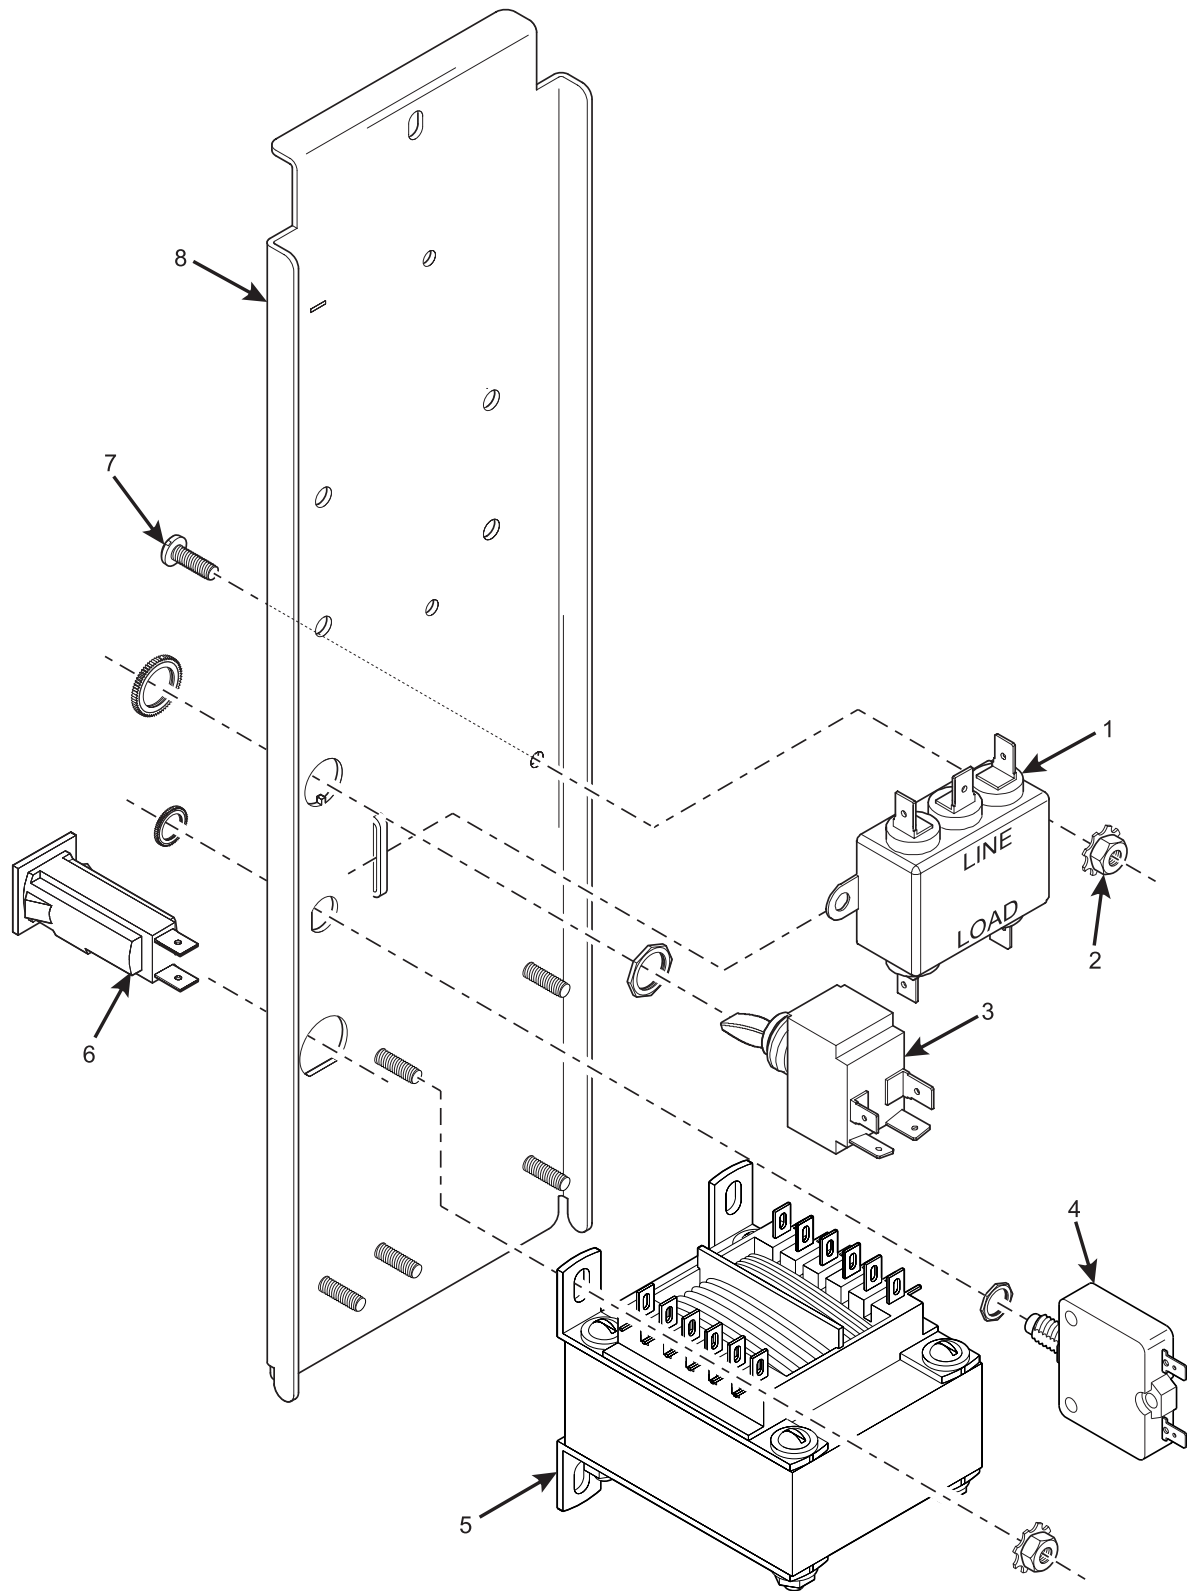

Expanded Refreshment Center Parts Manual

170P0036

Figure 33. Power Panel Assembly - All 115 V

Expanded Refreshment Center Parts Manual

TABLE 33. POWER PANEL ASSEMBLY - ALL 115 V

INDEX	PART NUMBER	DESCRIPTION	QTY
-	1701015	POWER PANEL ASSEMBLY - DOMESTIC	-
1	9989100	INTERFERENCE FILTER	1
2	9900081	NUT - #8-32 KEPS ZINC PLATE	6
3	9984629	SWITCH - TOGGLE - DPST - 20 AMP	1
4	9989672	BREAKER - 15 AMP	1
5	9989046	24 V TRANSFORMER - DUAL PRI. - .187 TERM	1
6	9989674	CIRCUIT BREAKER - 4 AMP	1
7	1211110	8-32 X 1/4 RHS MACH SCREW - Z.P.	6
8	1701025	PLATE - HOUSING - PANEL	1
-	6849015	JUMPER - POWER SWITCH	1
-	9989110	FILTER - POWER LINE - EMI	1