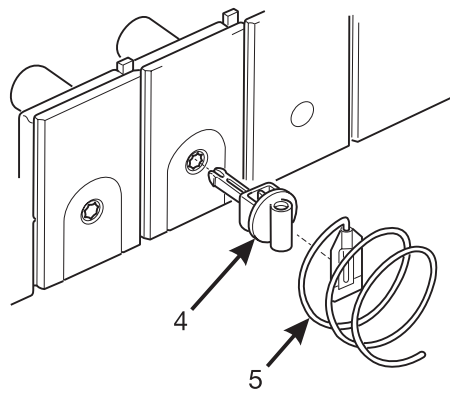

Expanded Refreshment Center Parts Manual

159PO025

DETAIL A

Figure 46. Candy Tray Assembly (Part 2 of 2)

Expanded Refreshment Center Parts Manual

TABLE 43. CANDY TRAY ASSEMBLY (PART 2 OF 2)

<i>INDEX</i>	<i>PART NUMBER</i>	<i>DESCRIPTION</i>	<i>QTY.</i>
1	1599013	HARNESS - 10 MOTOR TRAY	1
2	1577035	MOTOR & PCB ASSEMBLY	10
3	3502907	BUSHING	1
4	1477113	COUPLING - SPIRAL	10
5	-	SPIRALS (SEE TABLE 45 A FOR DETAILS)	-