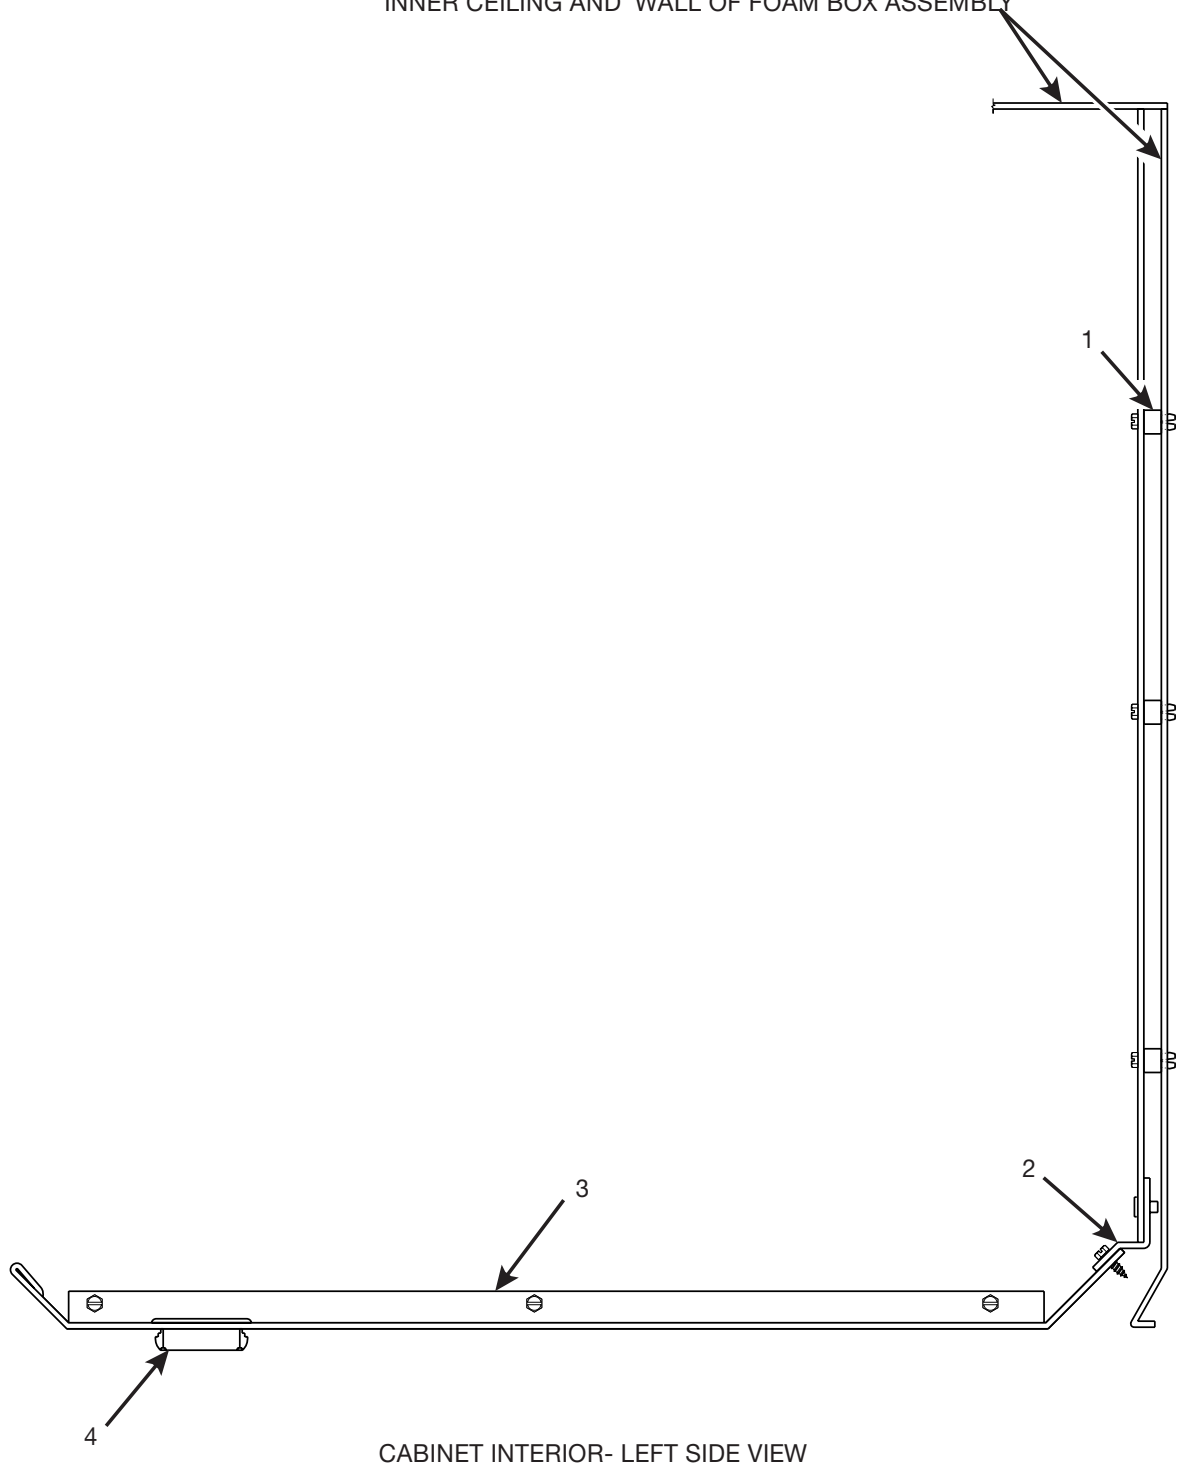

Expanded Refreshment Center Parts Manual

FOOD MODULE - CABINET INTERIOR

INNER CEILING AND WALL OF FOAM BOX ASSEMBLY

CABINET INTERIOR- LEFT SIDE VIEW

497P0064

Figure 66. Food Module Cabinet Interior - Section

Expanded Refreshment Center Parts Manual

TABLE 63. FOOD MODULE CABINET INTERIOR - SECTION

INDEX	PART NUMBER	DESCRIPTION	QTY.
1	4241165	SPACER - LINER .375 LG X .500 DIA	5
2	4975048	SUPPORT - AIR DUCT - COLD FOOD	1
	4975050	AIR DUCT ASSEMBLY - FROZEN FOOD	
3	4975021	PANEL - LINER - BOTTOM	1
4	3106186	BUSHING #SB1187-15	1