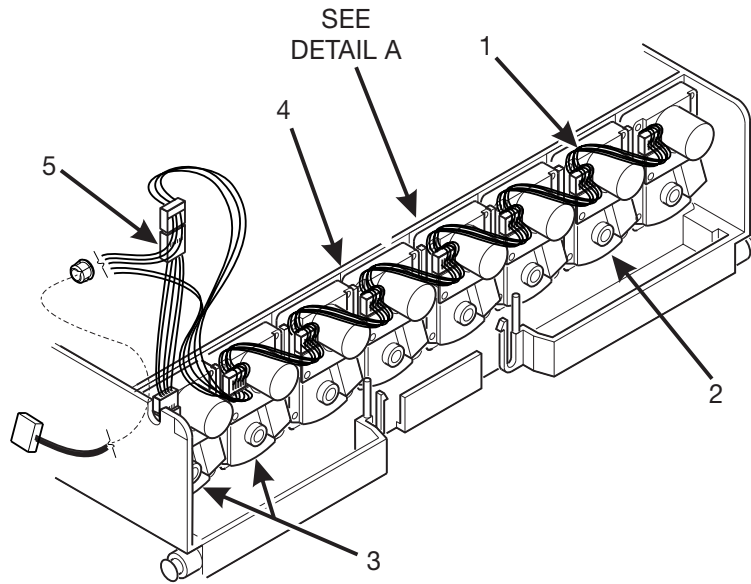

Expanded Refreshment Center Parts Manual

TABLE 44. GUM AND MINT TRAY ASSEMBLY (PART 1 OF 2)

INDEX	PART NUMBER	DESCRIPTION	QTY.
-	1597003	TRAY ASSEMBLY - 8 CANDY - 2 GUM	1
1	1477175	WALL - TRAY	9
2	-	SPIRAL (OPTIONAL) (SEE TABLE 45 A FOR DETAILS)	-
3	1477017	LATCH	2
4	5201267	PUSH ON RETAINER - .312	2
5	1577040	TRAY - 5 & 10 DIVISION	1
6	1477097	AXLE - TRAY ROLLER	2
7	1477148	ROLLER - TRAY	2
8	9900030	NUT #8-32 SELF-LOCKING	3
9	5560113	WASHER - HOPPER RELEASE	3
10	1477014	ROLL - PRICE - CENTS	10
11	1477157	HOLDER - PRICE & SELECTION	1
12	1477134	RAIL - PRICE & SELECTION	1
13	2222031	TEE BOLT - TRIM	3
14	1467127	SPIRAL ASSEMBLY - DUAL GUM & MINT (INCLUDES INDEX NUMBERS 15 - 20)	2
15	1467131	SPIRAL INSERT ASSEMBLY	1
16	1467129	DISC - SPIRAL INSERT	1
17	1467136	CAP - SPIRAL INSERT	2
18	1467130	DISC - SPIRAL INSERT	1
19	1467137	RETAINER - SPIRAL - ORANGE	1
20	1467128	SPIRAL - 2.65 DIAMETER - DUAL GUM & MINT	1

Expanded Refreshment Center Parts Manual

DETAIL A

159P0038

Figure 48. Gum and Mint Tray Assembly (Part 2 of 2)