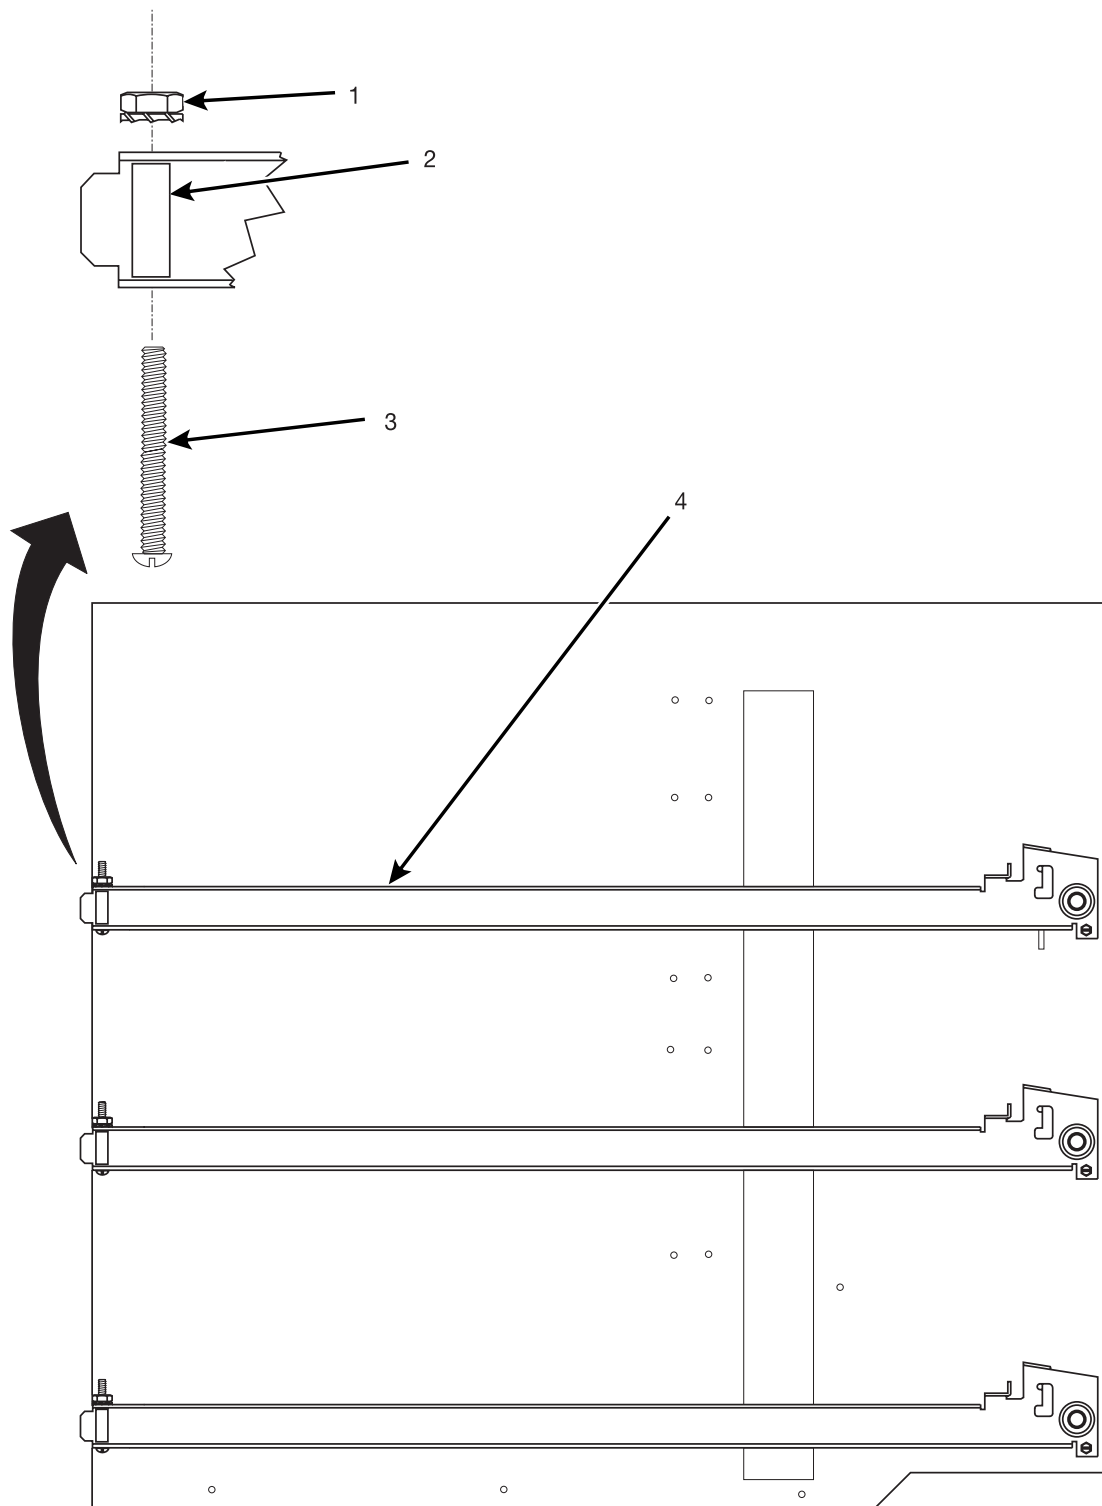

Expanded Refreshment Center Parts Manual

TABLE 60. FOOD MODULE CABINET INTERIOR - RIGHT SIDE (PART 1 OF 2)

INDEX	PART NUMBER	DESCRIPTION	QTY.
1	4979000	FLAT CABLE ASSEMBLY	3
2	4407156	KEEPER - HARNESS	3
3	4407014	RECTANGULAR CLOSURE	3
4	4976103	PCB ASSEMBLY - CHANNEL - EXPANDED FOOD	1
5	4119013	PROBE - TEMPERATURE SENSOR	1
6	4041049	SPACER - PRICE BOARD	4

Expanded Refreshment Center Parts Manual

CABINET INTERIOR - RIGHT SIDE VIEW

497p0063

Figure 64. Food Module Cabinet Interior - Right Side (Part 2 of 2)