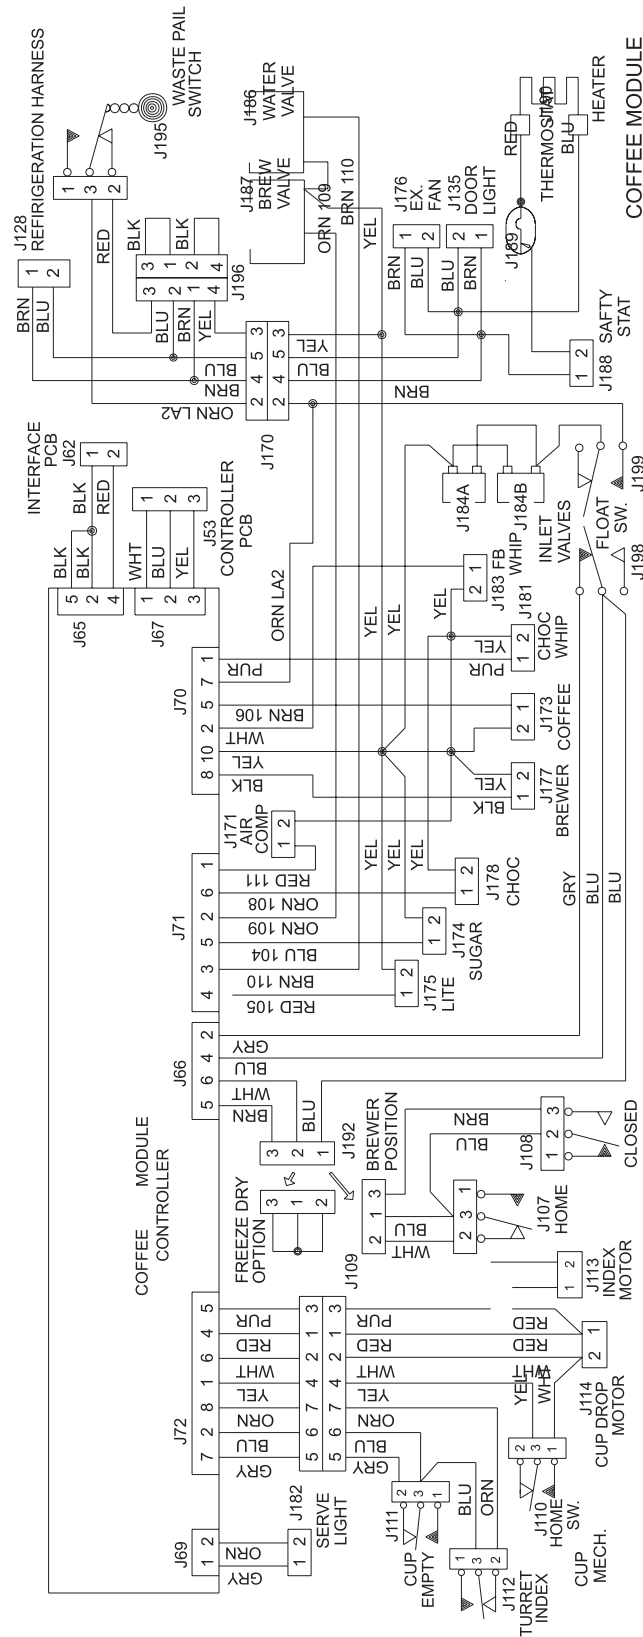

Expanded Refreshment Center Parts Manual

Figure 74. Wiring Diagram (Part 3)