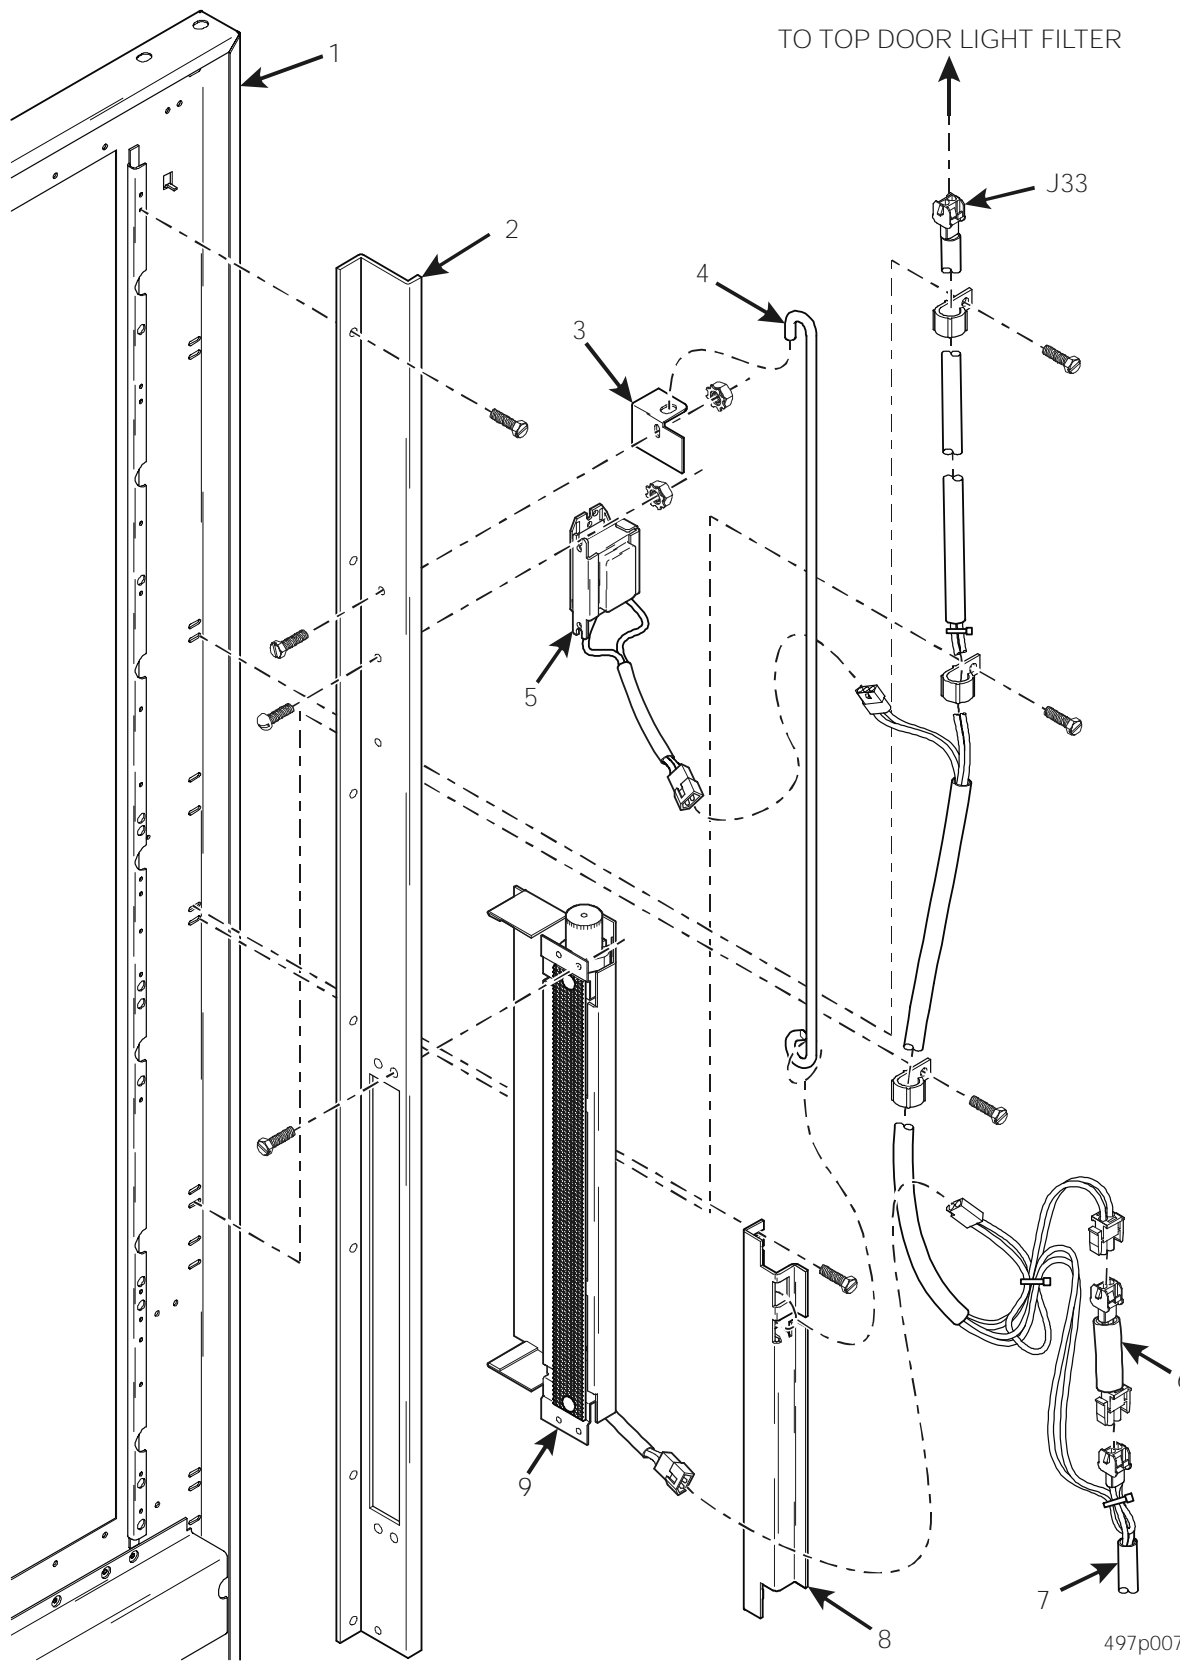

Expanded Refreshment Center Parts Manual

Figure 11. Glass Retainer With Side Light - Food Option

Expanded Refreshment Center Parts Manual

TABLE 10. GLASS RETAINER WITH SIDE LIGHT - FOOD OPTION

<i>INDEX</i>	<i>PART NUMBER</i>	<i>DESCRIPTION</i>	<i>QTY.</i>
1	4972040	WELD ASSEMBLY - DOOR - UNPAINTED	1
2	4972107	RETAINER - GLASS - WITH SIDE LIGHT ASSEMBLY	1
3	1572028	RETAINER - ROD SUPPORT - COMMON	OPT.
4	1479140	ROD - SUPPORT - G & M	OPT.
5	4401016	BALLAST ASSEMBLY	1
6	1451124	SUPPRESSION NETWORK ASSEMBLY	1
7	4979009	HARNESS - SIDE PANEL AND DOOR FLUORESCENT LIGHT	1
8	4972049	BRACKET - GUM & MINT PROP - MILLENNIA (ATTACHED TO DOOR WITH TRIM ATTACHING HARDWARE)	OPT.
9	1572023	FLUORESCENT LIGHT SIDE ASSEMBLY WITH COVER (SEE FIGURE 12 FOR DETAILS)	1