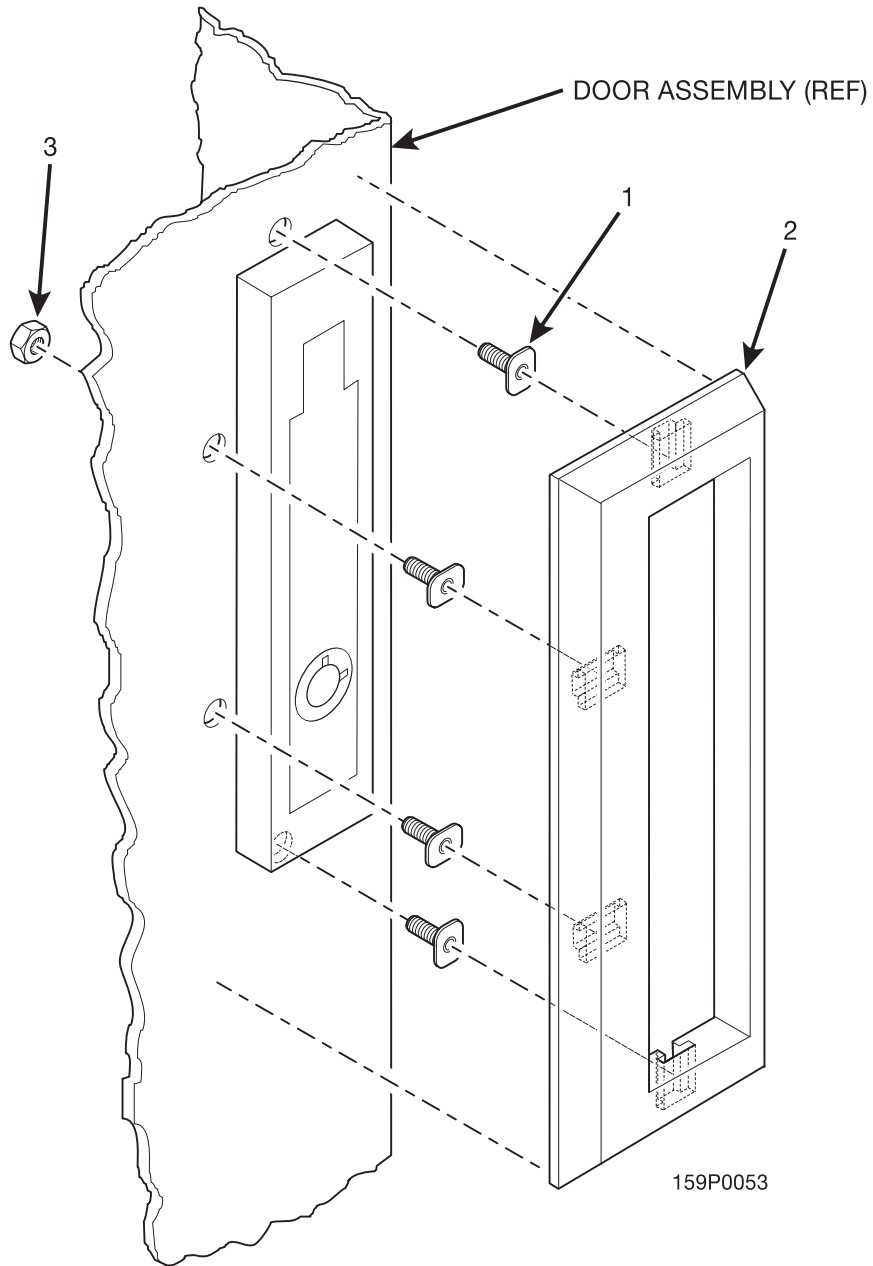

Expanded Refreshment Center Parts Manual

797p0001

Figure 20. Door Lock and Handle Assembly

Expanded Refreshment Center Parts Manual

TABLE 19. DOOR LOCK AND HANDLE ASSEMBLY

<i>INDEX</i>	<i>PART NUMBER</i>	<i>DESCRIPTION</i>	<i>QTY.</i>
1	1172190	LEVER - LOCK	1
2	1302291	PIVOT - LEVER LOCK	1
3	1172191	BASE - LEVER LOCK	1
4	2272052	ACTUATOR ASSEMBLY - LOCK BAR	1
5	1302289	CUP SPACER	1
6	1302326	SHIELD - LATCH	1
7	1302324	CATCH - DOOR LATCH	1
8	1302290	LATCH - LOCK LOWER	1
9	9992400	CYLINDER - LOCK	1
	3112163	VAN LOCK	OPT.
-	3112164	KEY (NOT SHOWN) VAN LOCK APPLICATION (NOT SHOWN)	1 OPT.