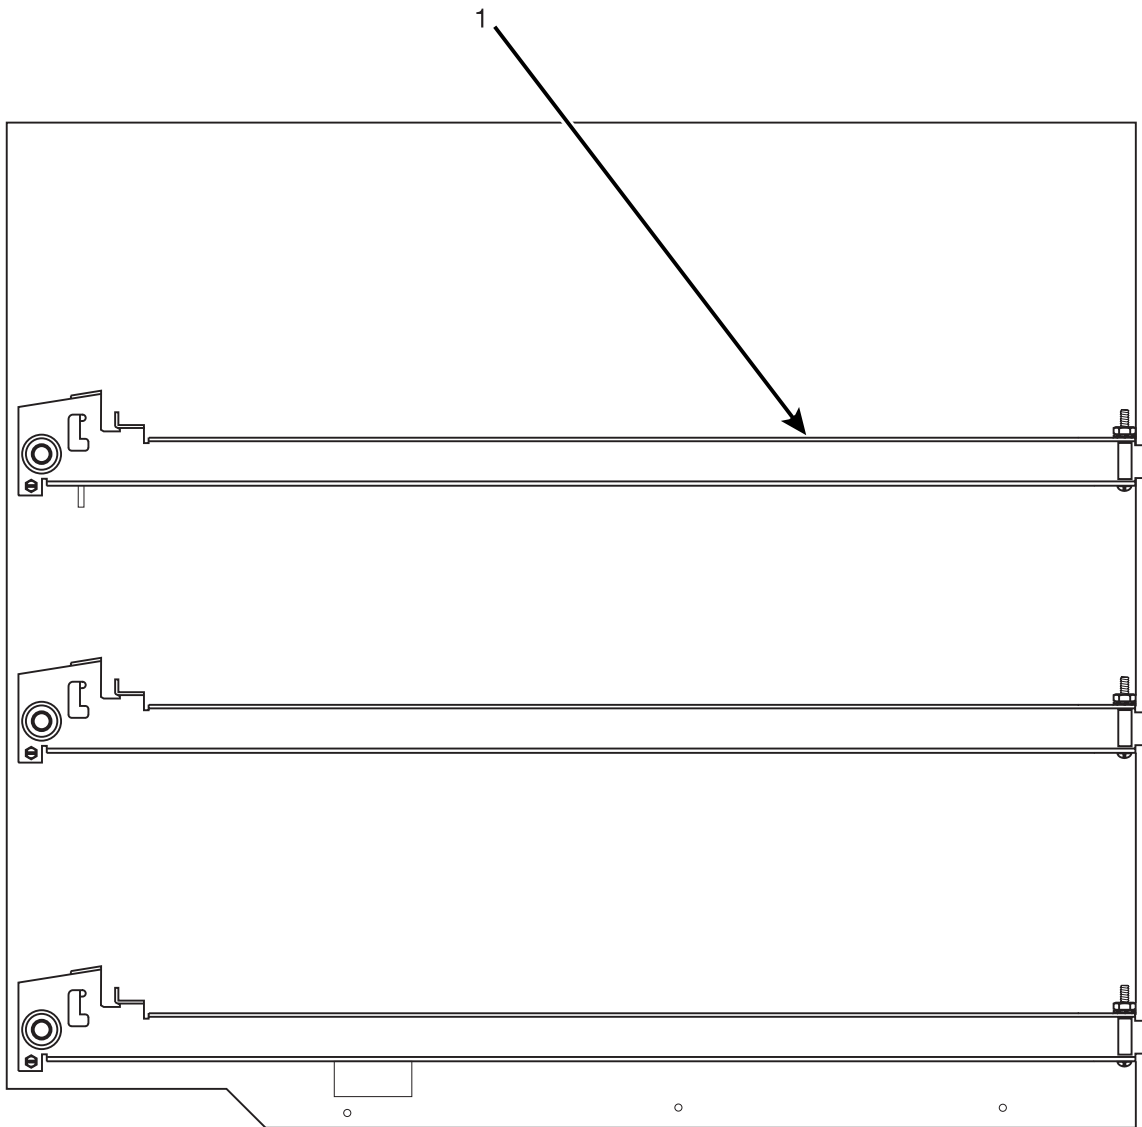

Expanded Refreshment Center Parts Manual

TABLE 61. FOOD MODULE CABINET INTERIOR - RIGHT SIDE (PART 2 OF 2)

INDEX	PART NUMBER	DESCRIPTION	QTY.
1	6104424	NUT - #10-32 SS EXT. LW	3
2	4407016	WIRE COVER - 6138236 - .208 X .88	3
3	4402037	SCREW - #10-32 X 1-1/2 RHS - SS	3
4	4407020	RAIL AND STOP ASSEMBLY - R.H.	3

Expanded Refreshment Center Parts Manual

CABINET INTERIOR - LEFT SIDE VIEW

497p0061

Figure 65. Cabinet Interior - Left Side View