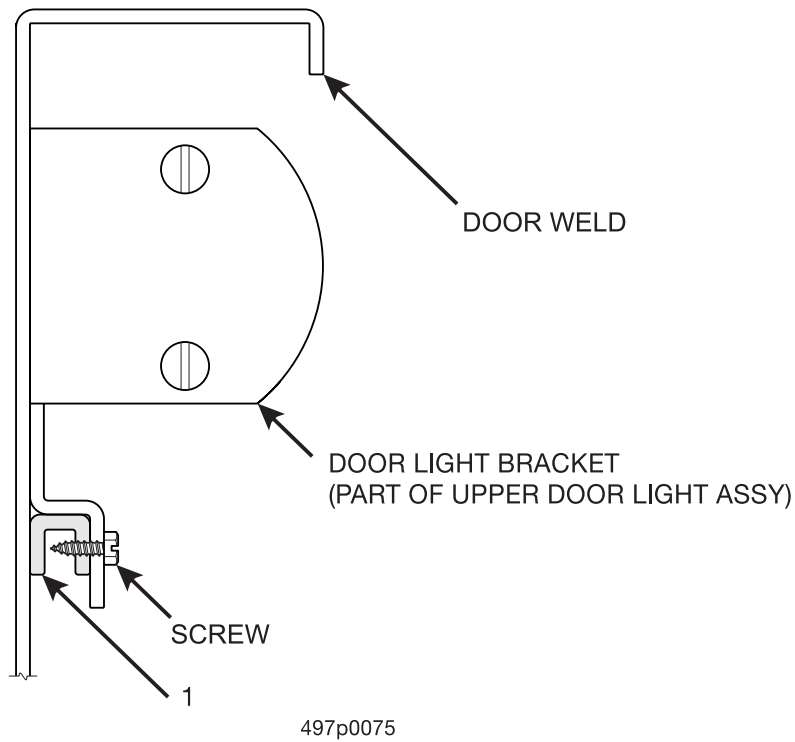

Figure 15. Door Glass and Glass Retaining Components

Expanded Refreshment Center Parts Manual

TABLE 15. UPPER DOOR LIGHT MOUNTING

INDEX	PART NUMBER	DESCRIPTION	QTY.
1	4972106	SPACER - LIGHT BRACKET	1

Figure 16. Upper Door Light Mounting