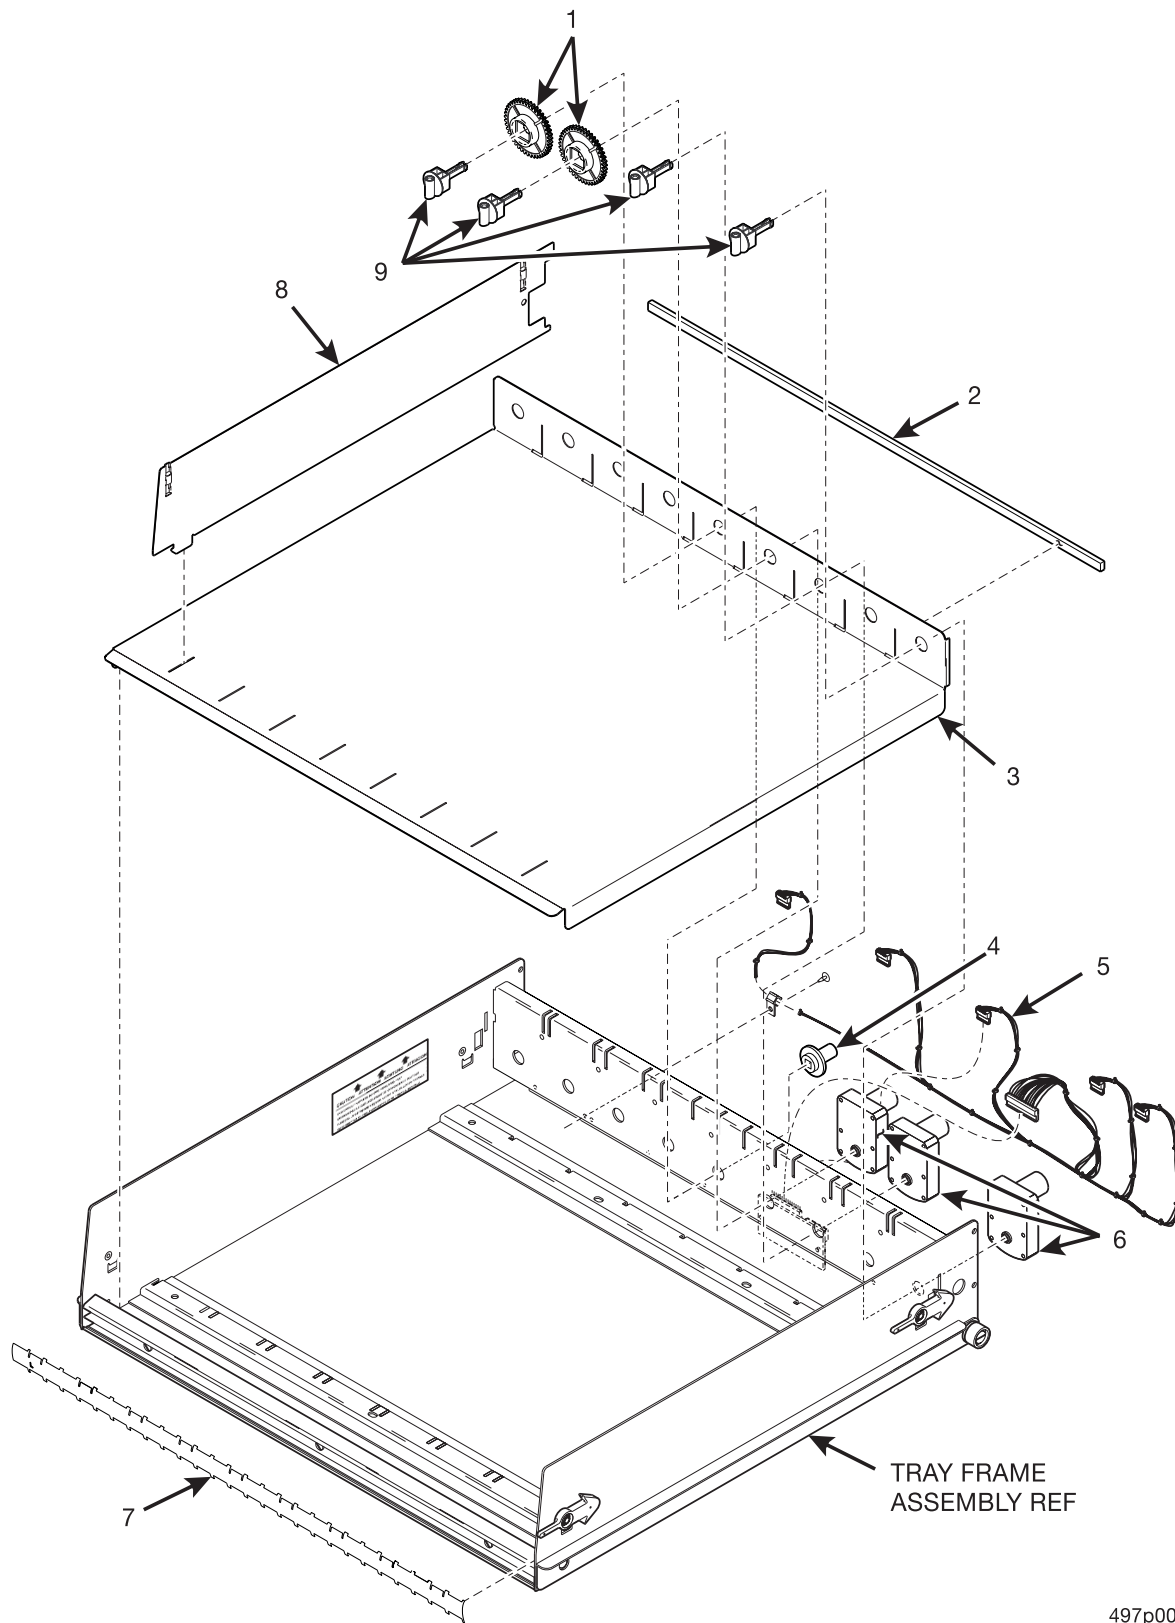

Expanded Refreshment Center Parts Manual

497p0036

Figure 68. Spiral Tray Assembly - 5, 6, and 9 Motor

Expanded Refreshment Center Parts Manual

TABLE 65. SPIRAL TRAY ASSEMBLY - 5, 6, AND 9 MOTOR

INDEX	PART NUMBER	DESCRIPTION	# OF MOTORS IN TRAY			
			5	6	8	9
-	4977431	SPIRAL MODULE ASSEMBLY - 5 MOTOR	X			
-	4977430	SPIRAL MODULE ASSEMBLY - 6 MOTOR		X		
-	4977433	SPIRAL MODULE ASSEMBLY - 8 MOTOR			X	
-	4977432	SPIRAL MODULE ASSEMBLY - 9 MOTOR				X
1	1477020	GEAR - TRAY	6	-	-	-
2	4977405	GASKET - FOAM TAPE - .38	1	1	1	1
3	4977401	BASE - SPIRAL TRAY	1	1	1	1
4	1477022	BEARING - COUPLER	3	-	-	-
5	4979002	HARNESS - TRAY EXPAN. MOD - 5 SELECT	1	-	-	-
	4979001	HARNESS - TRAY - EXPAN. MOD - 9 SELECT	-	1	1	1
6	4744555	MOTOR AND PCB ASSEMBLY	5	6	8	9
7	4977402	HOLDER - PRICE/SELECTION - SPIRAL	1	1	1	1
8	4977404	WALL - SPIRAL TRAY	3	2	3	8
9	1477113	COUPLING - SPIRAL	9	6	8	9

TABLE 65 A. SPIRAL OPTIONS

Spiral Count	Retainer Color	Retainer	PART NUMBERS			
			LEFT HAND		RIGHT HAND	
			Assembly	Spiral	Assembly	Spiral
5	TAN	4407817	4977410	4977411	4977412	4977413
6	DARK GREEN	4407822	4977414	4977415	4977416	4977417
7	MAUVE	4407827	4977418	4977419	4977420	4977421
9	AQUA	4407833	4977422	4977423	4977424	4977425
12	BLACK	1477073	4977426	4977427	4977428	4977429