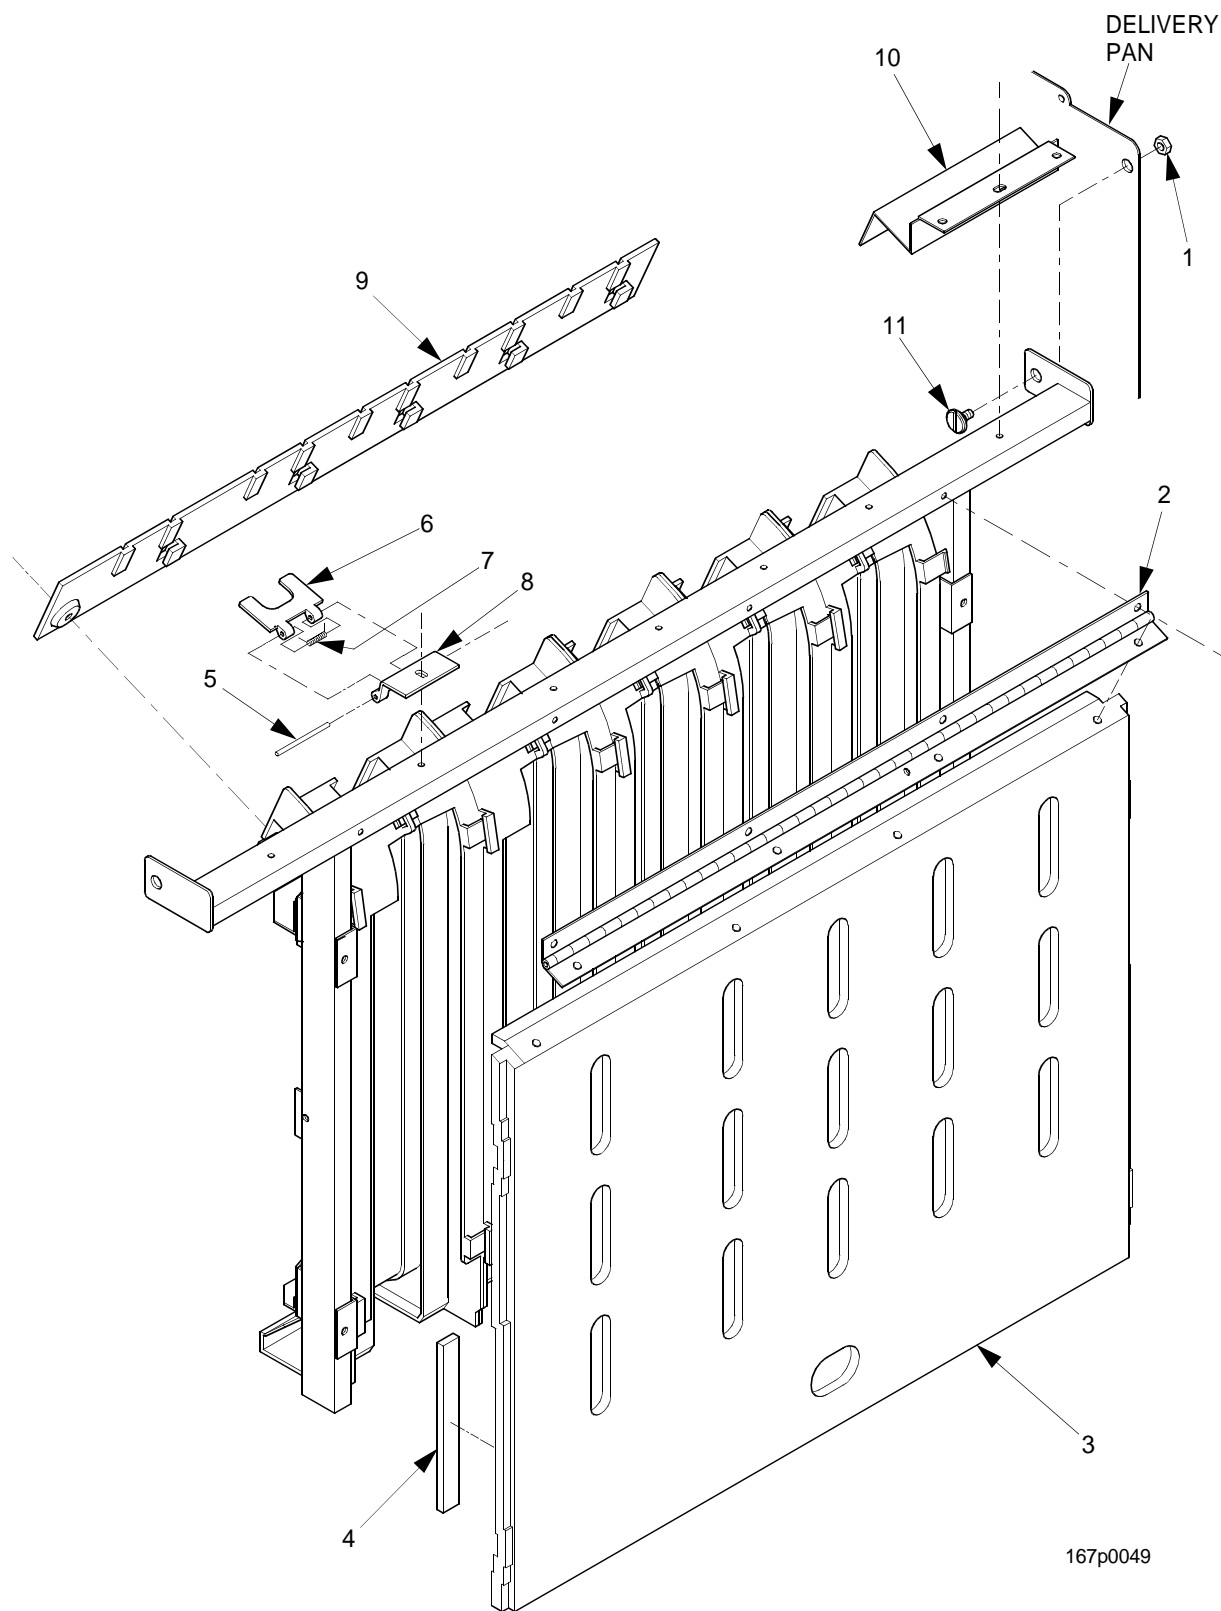

<i>INDEX</i>	<i>PART NUMBER</i>	<i>DESCRIPTION</i>	<i>QTY.</i>
1	9900418	RETAINING RING - REINF. E-TYPE .187	3
2	4402022	PIN - LATCH	1
3	4302316	FASTENER - TWIN TYPE	2
4	1572264	BRACKET - SWITCH MOUNTING	1
5	9984633	SWITCH - LEVER - 1 7/8	2
6	1217160	#4-40 X 5/8 RHS MACHINE SCREW Z/Y	4
7	9900081	NUT #8032 KEPS - Z/P	2
8	1127808	SPRING	1
9	4402047	LINK - SOLENOID	1
10	4402023	LATCH AND STUD ASSEMBLY	1
11	4252030	SOLENOID - 24 VDC	1
12	9900098	COTTER PIN 3/32 X 3/4	1
13	1572266	PLATE AND BRACKET ASSEMBLY	1
14	9900090	SCREW #6-32 X 3/16 RHS - W/LKW	2