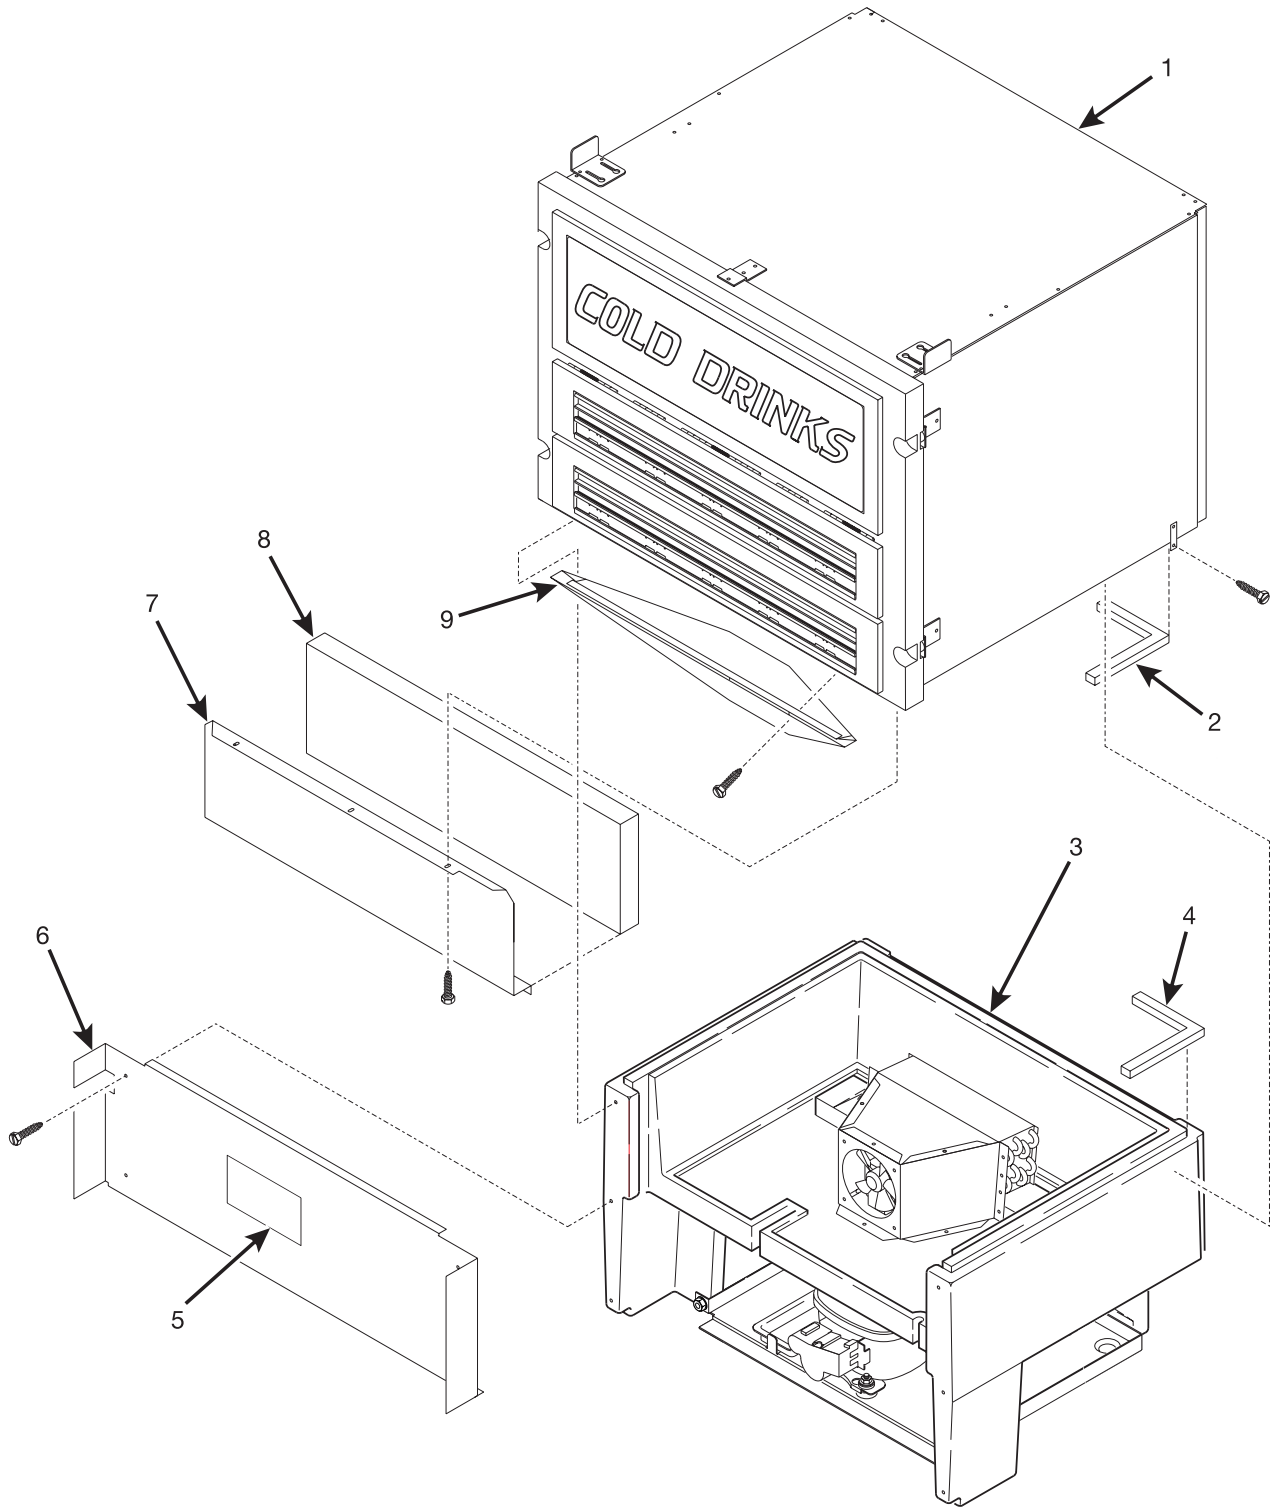

Expanded Refreshment Center Parts Manual

TABLE 45. GUM AND MINT TRAY ASSEMBLY (PART 2 OF 2)

INDEX	PART NUMBER	DESCRIPTION	QTY.
1	1599013	HARNESS - 10 MOTOR TRAY	1
2	1577035	MOTOR & PCB ASSEMBLY	8
3	1477114	MOTOR & PCB ASSEMBLY	2
4	3502097	BUSHING	1
5	1477156	JUMPER ASSEMBLY - MOTOR REVERSING	1
6	1477113	COUPLING - SPIRAL	10
7	-	SPIRALS (SEE TABLE 45 A FOR DETAILS)	-

TABLE 45 A. SPIRAL OPTIONS

			PART NUMBERS			
			LEFT HAND		RIGHT HAND	
Spiral Count	Retainer Color	Retainer	Assembly	Spiral	Assembly	Spiral
5	-	-	-	1477178	-	1477179
6	PURPLE	1477107	1477103	1477102	1477105	1477104
9	GRAY	1477155	1477149	1477150	1477152	1477153
11	BLUE	1457061	1477023	1477024	1477026	1477027
13	YELLOW	1457062	1477029	1477030	1477032	1477033
15	RED	1457063	1477035	1477063	1477038	1477039
17	BROWN	1477106	1477101	1477100	1477099	1477098
20	WHITE	1457064	1477041	1477042	1477044	1477045
25	GREEN	1457065	1477047	1477048	1477050	1477051
30	BLACK	1477073	1477053	1477054	1477056	1477057
38	ORANGE	1467137	1477059	1477060	1477062	1477063

Expanded Refreshment Center Parts Manual

497p0104

Figure 49. 10-Select Can Option