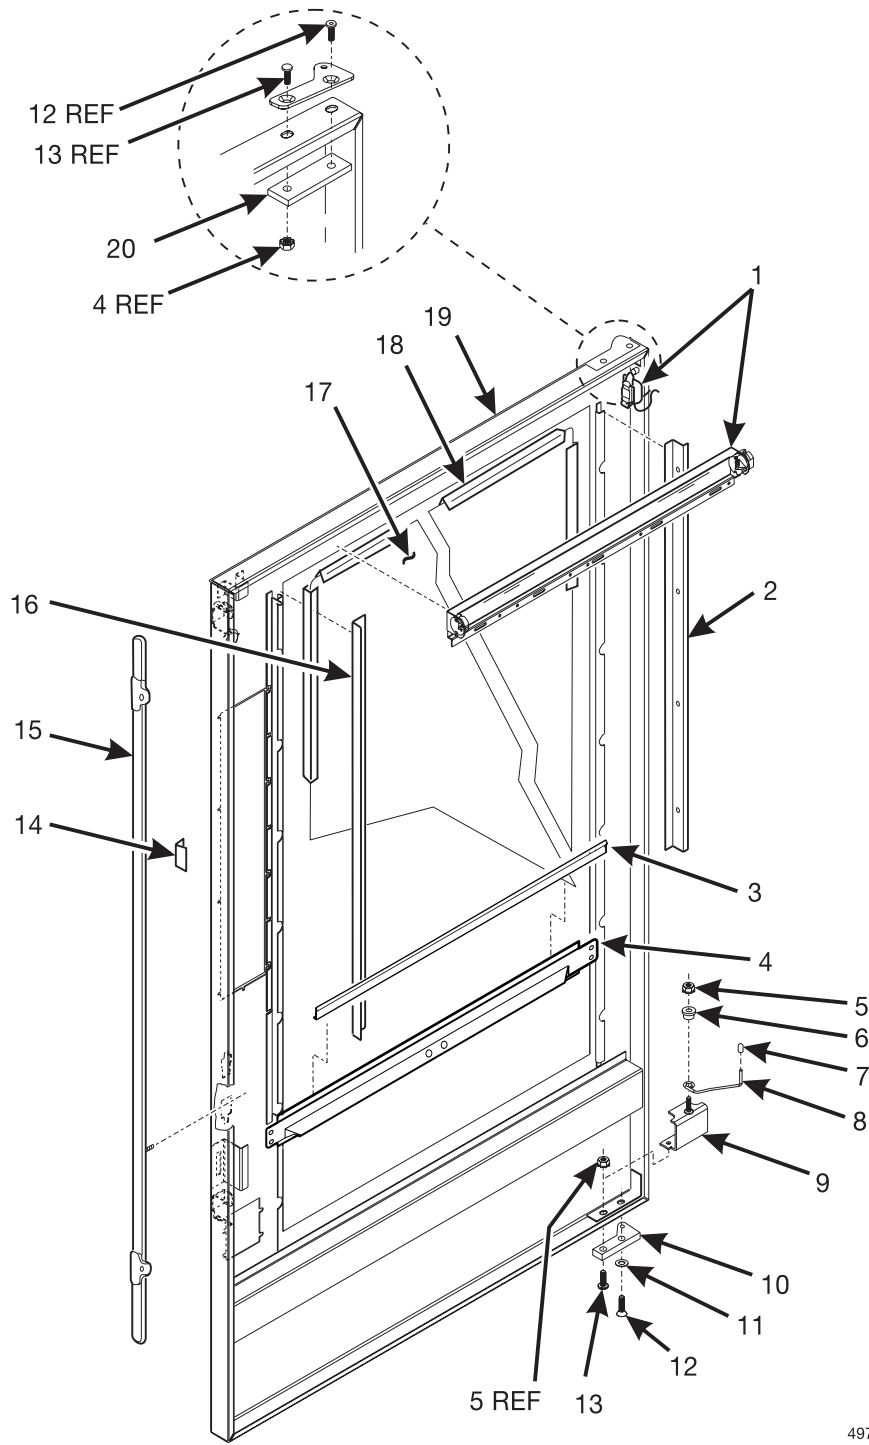

Expanded Refreshment Center Parts Manual

497P0067

Figure 8. Standard Door Assembly

Expanded Refreshment Center Parts Manual

TABLE 7. STANDARD DOOR ASSEMBLY

INDEX	PART NUMBER	DESCRIPTION	QTY.
1	-	(SEE FIGURE 9 FOR DETAILS)	-
2	-	(SEE FIGURE 12 FOR DETAILS) (SEE FIGURE 13 FOR DETAILS)	-
3	4972047	CHANNEL - GLASS - LOWER	1
4	4972141	PANEL ASSY-GLASS-LOWER	1
5	1211105	1/4-20 KEPS NUT - EXT LW - ZP	2
6	1142017	BUSHING -DOOR CHECK	1
7	1571037	CAP - VINYL - .281 I.D. X .50 LONG	1
8	1572009	ROD - DOOR CHECK	1
9	1572007	WELD ASSEMBLY - DOOR CHECK	1
10	6232031	HINGE ASSEMBLY - DOOR - LOWER	1
11	4242145	BEARING - THRUST - LOWER HINGE	1
12	6232036	SCREW - 5/16-18 X .75 FLT HD. SOCKET	2
13	6232208	WELD SCREW #1/4-20 X 1 IN LONG	2
14	1472250	GUIDE - LOCK BAR	1
15	1472178	LOCK BAR ASSEMBLY	1
16	1472048	PLATE - GLASS RETAINING	1
17	4972048	GLASS - DISPLAY	OPT
	4972108	LEXAN - DISPLAY GLASS	
18	2222124	CHANNEL - GLASS - HORIZONTAL AND VERTICAL (114.18")	-
19	4972185	DOOR WELD - PAINTED - N.V. BLACK	1
20	6232028	PLATE ASSEMBLY - HINGE MOUNTING	1