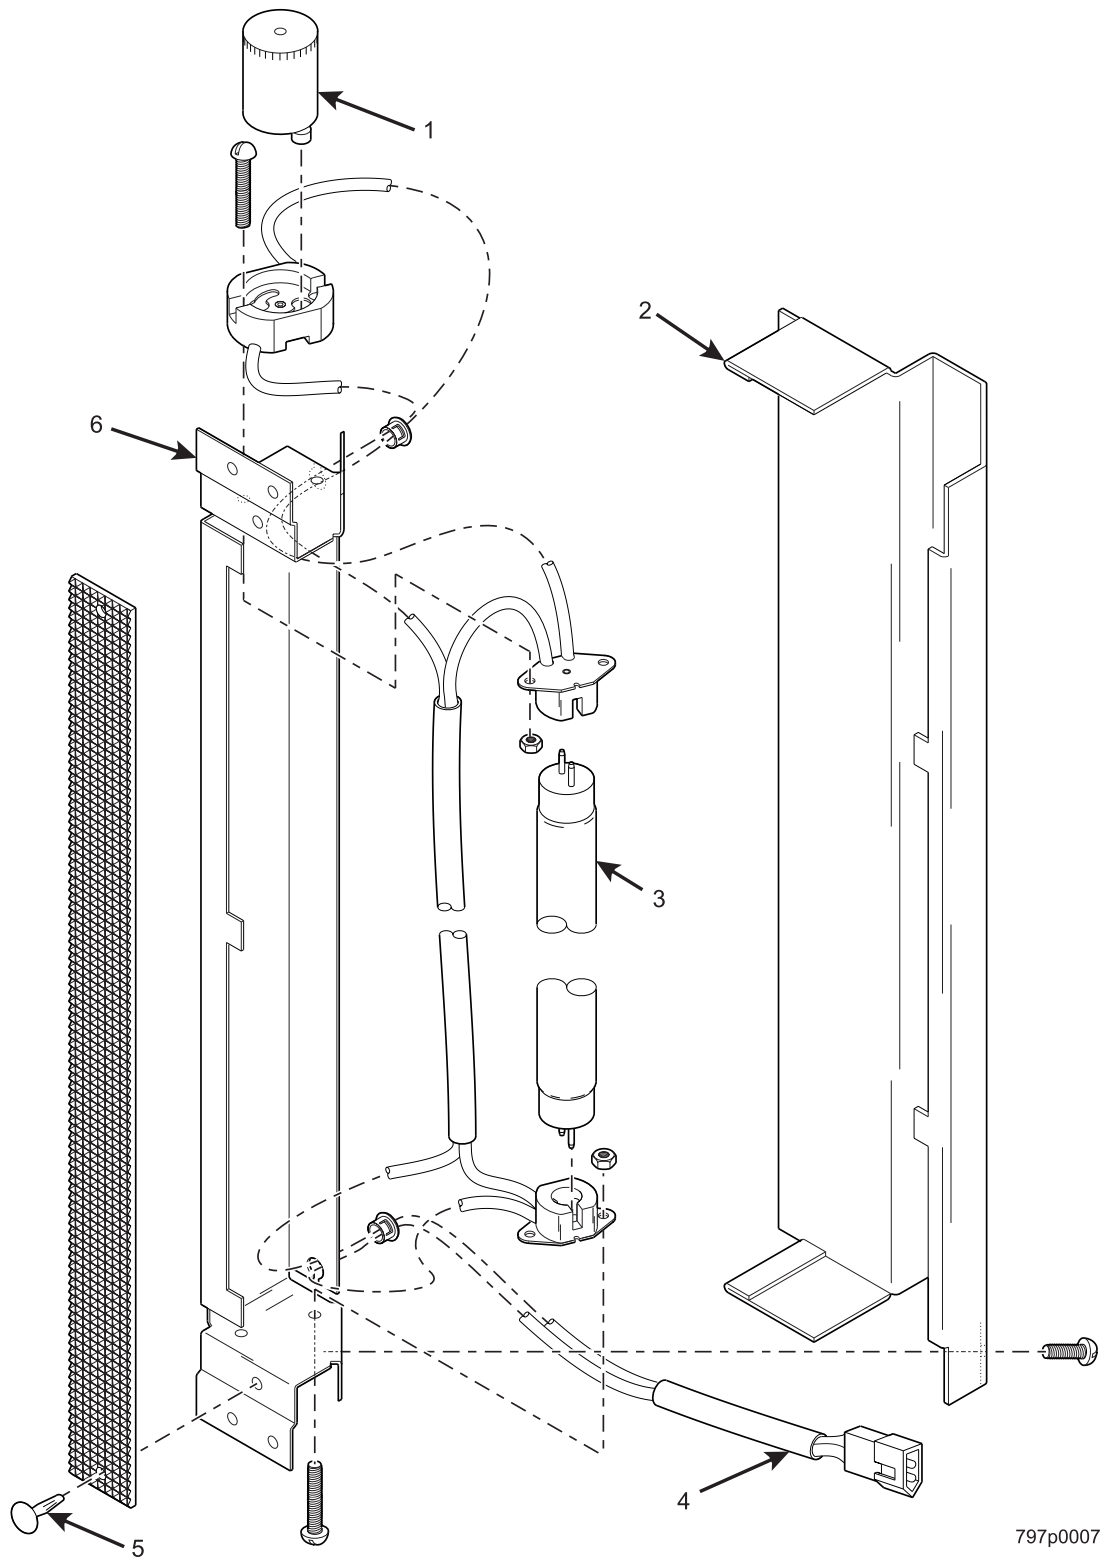

Expanded Refreshment Center Parts Manual

Figure 12. Fluorescent Light Side Assembly With Cover

Expanded Refreshment Center Parts Manual

TABLE 11. FLUORESCENT LIGHT SIDE ASSEMBLY WITH COVER

<i>INDEX</i>	<i>PART NUMBER</i>	<i>DESCRIPTION</i>	<i>QTY.</i>
1	1212148	FLUORESCENT LAMP STARTER	1
2	4852049	COVER - LIGHT	1
3	2146059	LAMP - FLUORESCENT - 8 WATT	1
4	4849008	HARNESS - FLUORESCENT LIGHT - FOOD MODULE	1
5	4042556	CANOE CLIP	1
6	4842015	HOUSING - LIGHT - COMMON	1