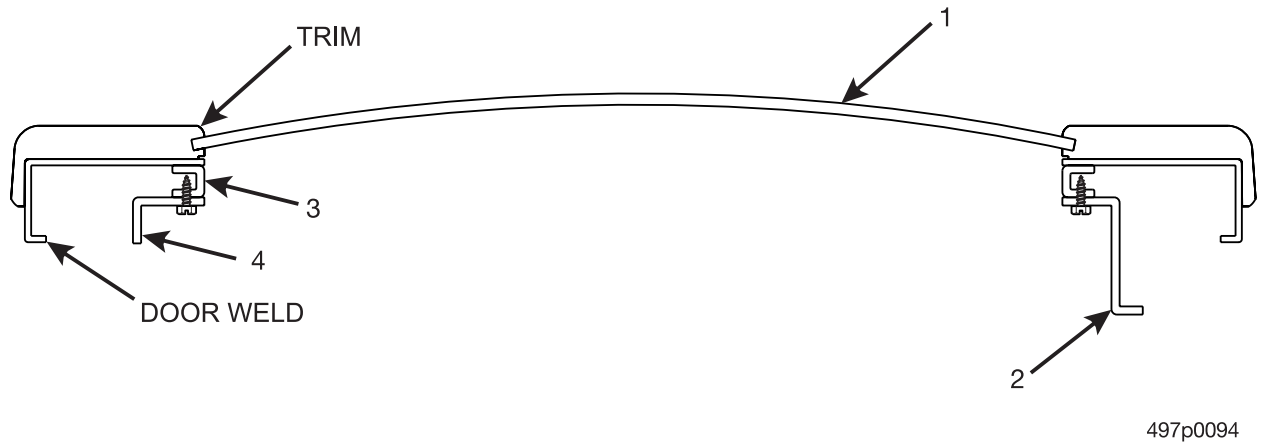

157p0278

Figure 14. Lower Glass Support Panel Assembly

Expanded Refreshment Center Parts Manual

TABLE 14. DOOR GLASS AND GLASS RETAINING COMPONENTS

INDEX	PART NUMBER	DESCRIPTION	QTY.
1	4972101	GLASS - CURVED FRONT	1
2	1572020	GLASS RETAINER (CAN)	REF
	4972107	GLASS RETAINER WITH SIDE LIGHT	
3	1572243	GLASS RETAINER SPACER	2
4	1472048	GLASS RETAINING PLATE	REF