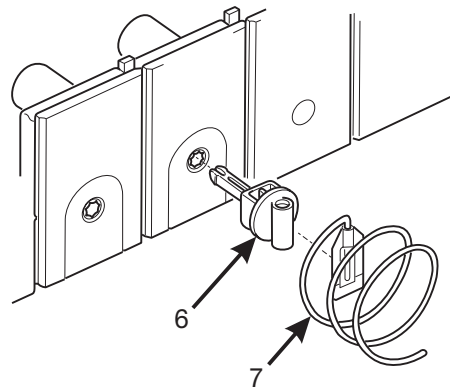

Expanded Refreshment Center Parts Manual

TABLE 44. GUM AND MINT TRAY ASSEMBLY (PART 1 OF 2)

INDEX	PART NUMBER	DESCRIPTION	QTY.
-	1597003	TRAY ASSEMBLY - 8 CANDY - 2 GUM	1
1	1477175	WALL - TRAY	9
2	-	SPIRAL (OPTIONAL) (SEE TABLE 45 A FOR DETAILS)	-
3	1477017	LATCH	2
4	5201267	PUSH ON RETAINER - .312	2
5	1577040	TRAY - 5 & 10 DIVISION	1
6	1477097	AXLE - TRAY ROLLER	2
7	1477148	ROLLER - TRAY	2
8	9900030	NUT #8-32 SELF-LOCKING	3
9	5560113	WASHER - HOPPER RELEASE	3
10	1477014	ROLL - PRICE - CENTS	10
11	1477157	HOLDER - PRICE & SELECTION	1
12	1477134	RAIL - PRICE & SELECTION	1
13	2222031	TEE BOLT - TRIM	3
14	1467127	SPIRAL ASSEMBLY - DUAL GUM & MINT (INCLUDES INDEX NUMBERS 15 - 20)	2
15	1467131	SPIRAL INSERT ASSEMBLY	1
16	1467129	DISC - SPIRAL INSERT	1
17	1467136	CAP - SPIRAL INSERT	2
18	1467130	DISC - SPIRAL INSERT	1
19	1467137	RETAINER - SPIRAL - ORANGE	1
20	1467128	SPIRAL - 2.65 DIAMETER - DUAL GUM & MINT	1

Expanded Refreshment Center Parts Manual

DETAIL A

159P0038

Figure 48. Gum and Mint Tray Assembly (Part 2 of 2)