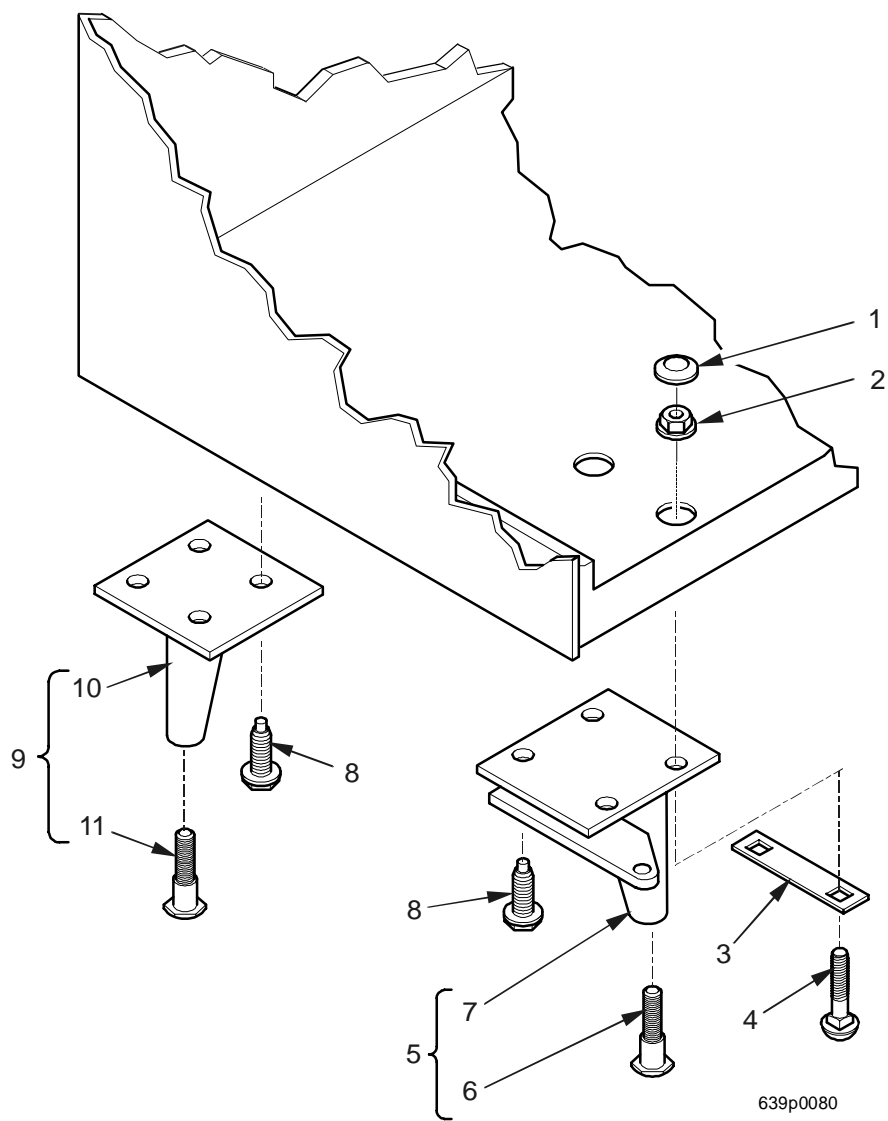

Expanded Refreshment Center Parts Manual

Figure 32. Leg, Leveler, and Leg and Hinge Assemblies

Expanded Refreshment Center Parts Manual

TABLE 31. LEG, LEVELER, AND LEG AND HINGE ASSEMBLIES

<i>INDEX</i>	<i>PART NUMBER</i>	<i>DESCRIPTION</i>	<i>QTY.</i>
1	6231034	PLUG - HOLE (NOT USED IN ALL APPLICATIONS)	2
2	1172021	NUT - 1/4-20 WHIZ-LOCK	2
3	6231203	PLATE - HINGE LEG BOLT	1
4	1211112	TRAY BOLT	2
5	6231163	LEG, HINGE, AND LEVELER ASSEMBLY	1
6	1471098	LEVELER - CABINET	1
7	1571115	LEG AND HINGE ASSEMBLY	1
8	9900218	SCREW - # 5/16 X 1 W/LOCKING RING	14
9	1471237	LEG AND LEVELER ASSEMBLY - CABINET	3
10	1571127	LEG ASSEMBLY - CABINET	1
11	1471098	LEVELER - CABINET	1