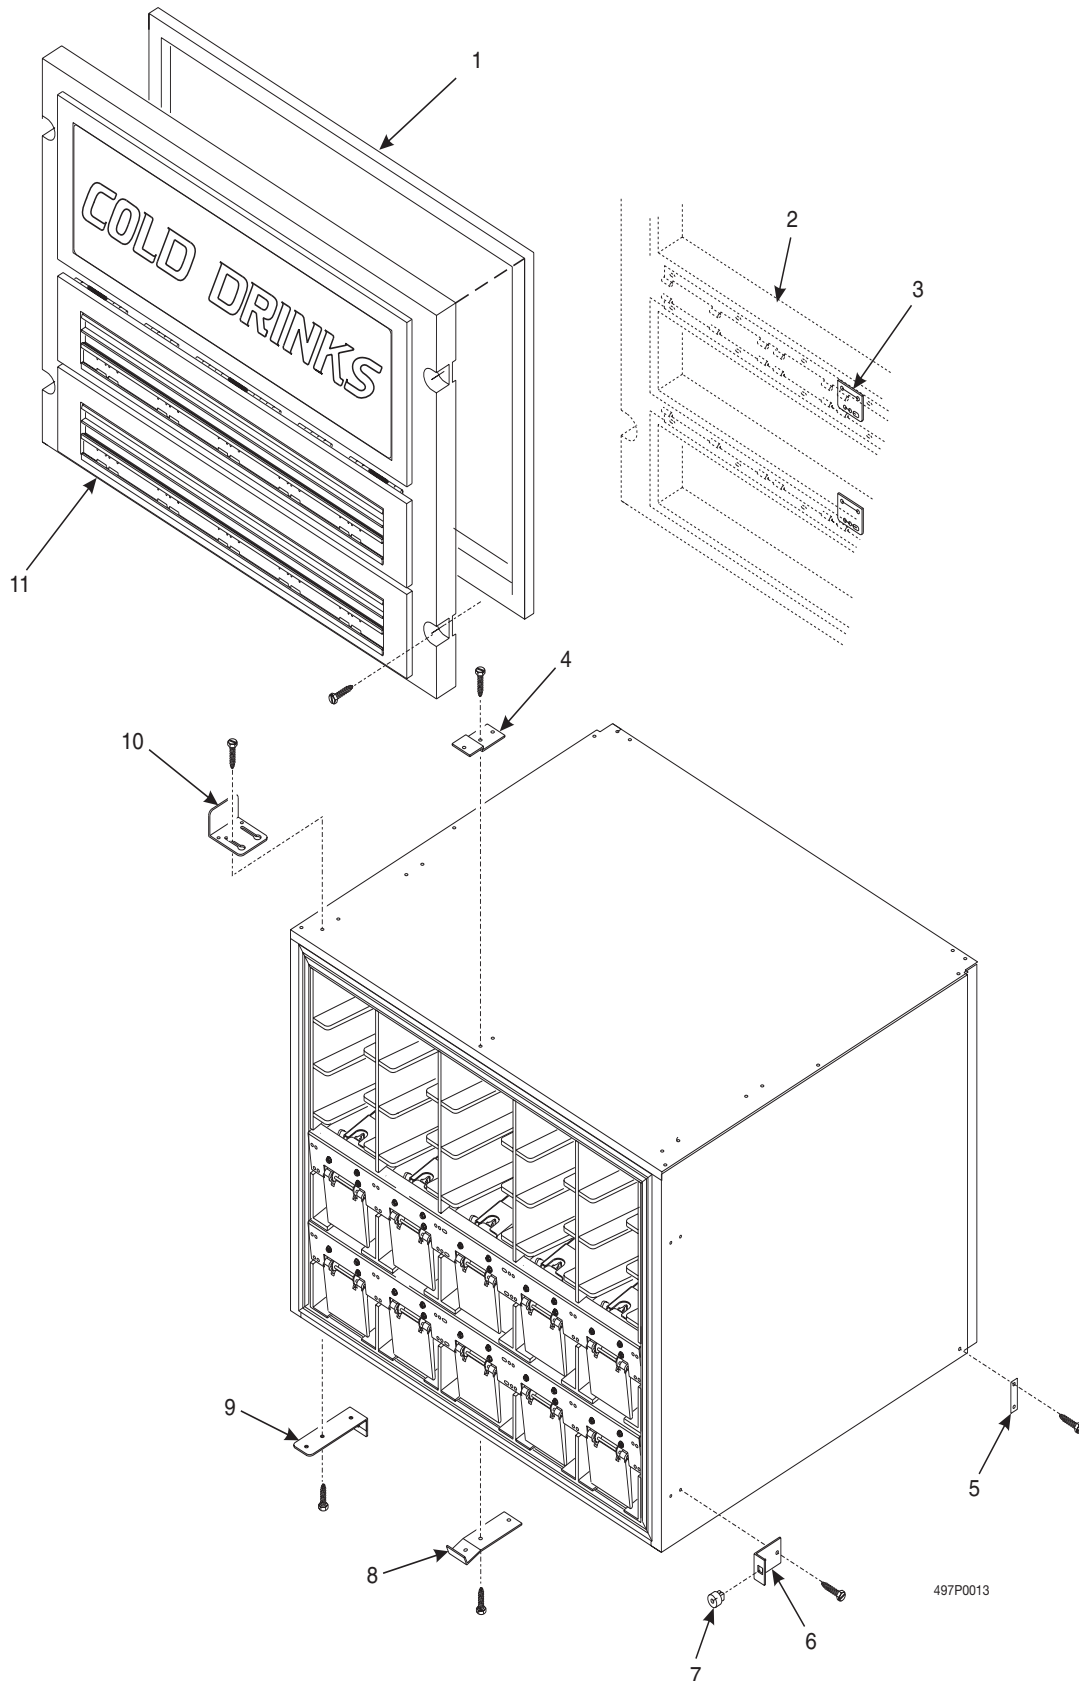

Expanded Refreshment Center Parts Manual

Figure 50. Can Module Assembly

Expanded Refreshment Center Parts Manual

TABLE 47. CAN MODULE ASSEMBLY

INDEX	PART NUMBER	DESCRIPTION	QTY.
1	4976042	GASKET - 10 SELECT FRAME	1
2	4976002	FRAME & SUPPORT ASSEMBLY	1
3	4976001	BRACKET - SUPPORT - FRAME	2
4	4977036	BRACKET - SUPPORT - TOP	1
5	4747062	MOUNTING STRAP - CAN MODULE	2
-	4977052	BRACKET & GROMMET ASSEMBLY (INCLUDES INDEX NUMBERS 6 AND 7)	4
6	4977053	BRACKET - FRAME - MOUNTING	
7	4977054	GROMMET - SCREW - .38	
8	4977065	BRACKET - SUPPORT - BOTTOM	1
9	4977059	BRACKET - FRAME SUPPORT	1
10	4747715	BRACKET - CABINET SUPPORT	1
11	4976000	FRAME ASSEMBLY - 10 SELECT+	1