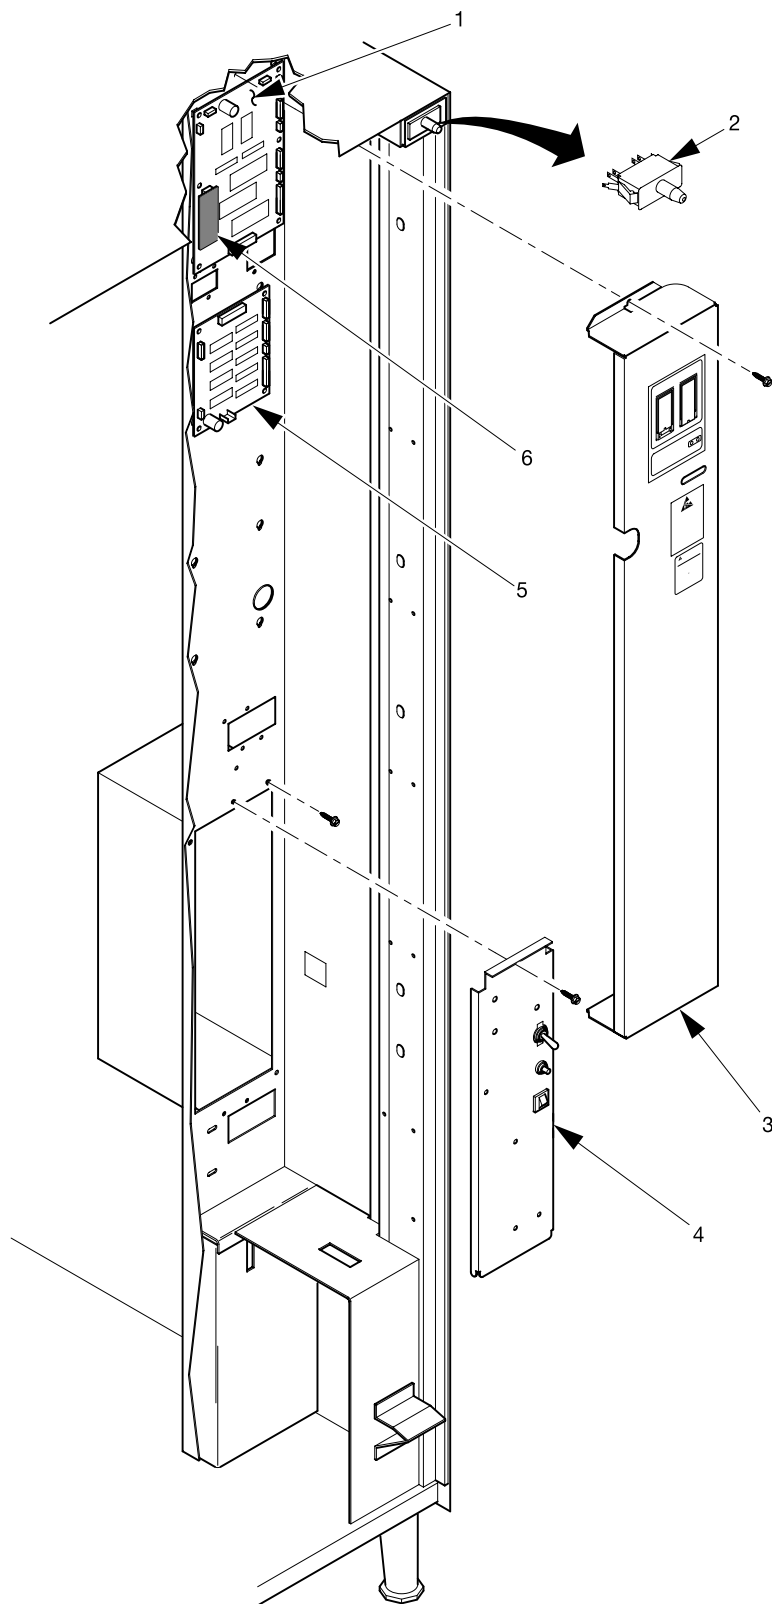

Expanded Refreshment Center Parts Manual

785p0007

Figure 29. Common Cabinet (Part 2 of 2)

Expanded Refreshment Center Parts Manual

TABLE 28. COMMON CABINET (PART 2 OF 2)

<i>INDEX</i>	<i>PART NUMBER</i>	<i>DESCRIPTION</i>	<i>QTY.</i>
1	1586017	MAIN CONTROLLER WITH EPROM	1
2	1211141	SWITCH INTERLOCK (115V MACHINES)	1
	2366135	SWITCH INTERLOCK (230V MACHINES)	
3	1571112	COVER - CONTROL/INTERFACE PCB	1
4	-	POWER PANEL ASSEMBLY	1
5	1576008	PCB ASSEMBLY - SNACK INTERFACE	1
6	9989687	PCB ASSEMBLY - EXECUTIVE INTERFACE (USED WITH EXEC COIN MECH. OPTION)	1