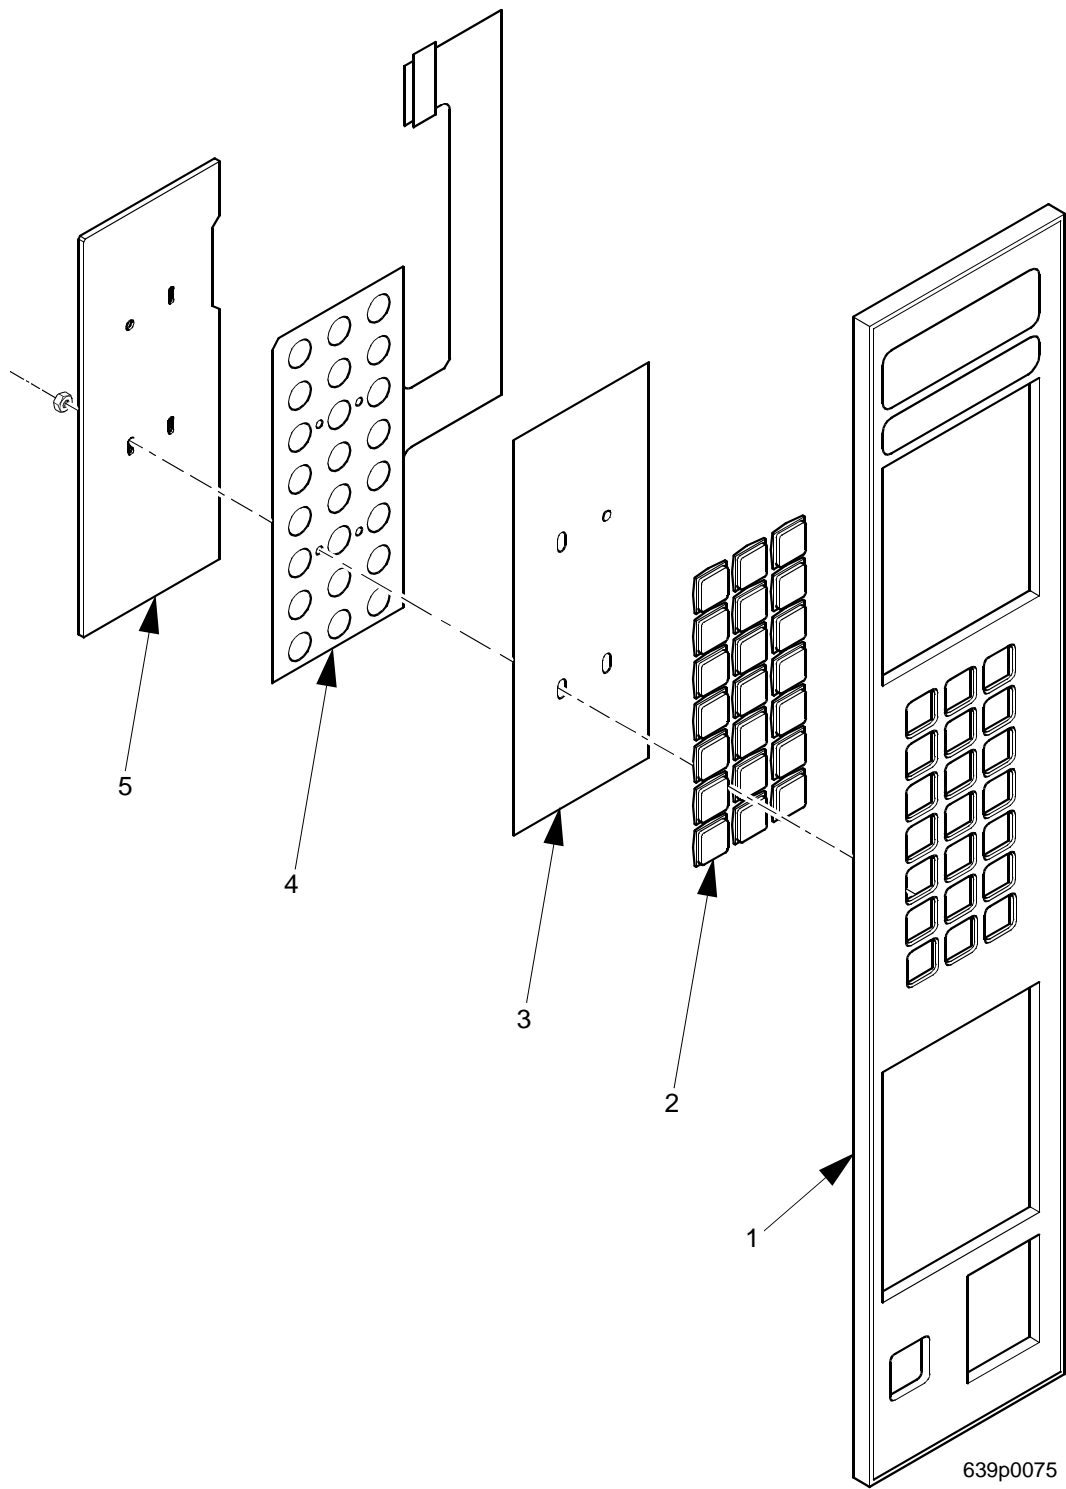

Expanded Refreshment Center Parts Manual

Figure 38. Monetary Panel Assembly (Part 2 of 3)

Expanded Refreshment Center Parts Manual

TABLE 35. MONETARY PANEL ASSEMBLY (PART 2 OF 3)

INDEX	PART NUMBER	DESCRIPTION	QTY.
1	1475099	BRACKET - PCB DISPLAY	1
2	9989685	PCB ASSEMBLY - DISPLAY	1
3	1575020	INSERT - INSTR - BILLS - ENGLISH (WITH BILL VALIDATOR OPTION) (U.S.)	1
	1575013	INSERT - INSTR - COINS ONLY - ENG (U.K.)	
	1575049	INSERT - INSTR - LOWER - UK - COINS (U.K.)	
	1572015	INSERT - INSTRUCTIONS - FRENCH	
	1672027	INSERT - INSTRUCTIONS - LOWER - EUROCOIN (W/NO BILL VALIDATOR OPTION)	
	1572014	INSERT - INSTRUCTIONS - GERMAN	
4	1575048	PLATE - INSERT BACKING	OPT.
5	1475026	BUTTON - COIN RETURN	1
6	1475072	SHAFT - RETURN BUTTON	1
7	1127808	SPRING - SHELF RESET	1
8	1571079	BRACKET - COIN RETURN BUTTON	1
9	1575003	COIN CHUTE ASSEMBLY	1
10	6335002	SERVICE KEYPAD ASSEMBLY	1