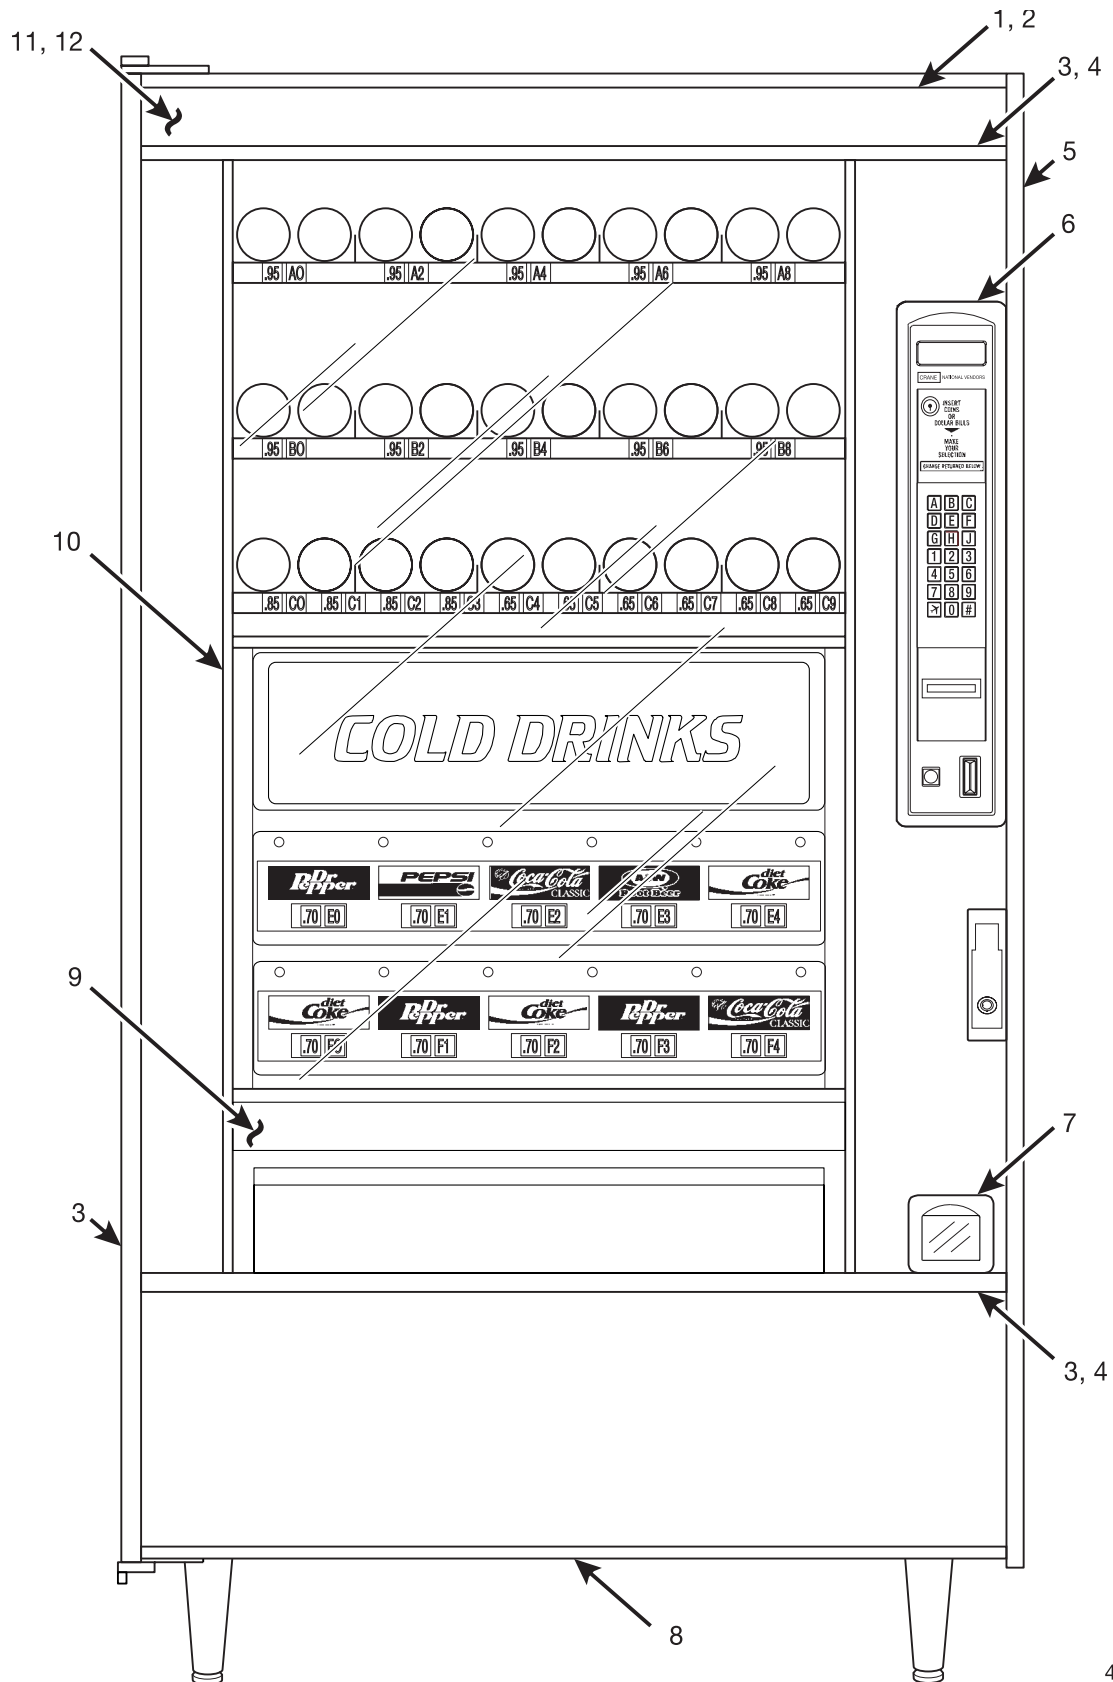

Expanded Refreshment Center Parts Manual

Figure 6. 797 Standard Trim

497p0026

Expanded Refreshment Center Parts Manual

TABLE 5. 797 STANDARD TRIM

INDEX	PART NUMBER	DESCRIPTION	QTY.
1	1472025	TRIM - DOOR - TOP (CLEAR) (ARA AND IMPERIAL CROWN STYLES)	1
	1472097	TRIM - DOOR - TOP (BLACK) (SIGNATURE STYLE)	
2	1472026	TRIM - INSERT (BLACK)	1
3	1472028	TRIM - DOOR - HORIZONTAL (CLEAR) (ARA AND IMPERIAL CROWN STYLE)	2
4	1472026	TRIM - INSERT (BLACK)	1
5	1302409	TRIM - DOOR SIDE (CLEAR) (ARA AND IMPERIAL CROWN STYLES)	2
	1452203	TRIM - DOOR - SIDE - BLACK - IBM (SIGNATURE STYLE)	
6	1575047	CASTING - MONETARY FRAME - BLACK	1
7	1522011	TRIM - COIN CUP - BLACK	1
8	1472245	EDGE PROTECTOR - BOTTOM	1
9	4972046	TRIM PANEL - GLASS - LOWER	1
10	1472190	TRIM - VERTICAL	2
11	4302281	INSERT - ARA - BLACK - 38.38 INCHES (ARA STYLE)	-
12	4852013	TRIM - TOP - ARA (CLEAR) (ARA STYLE)	1