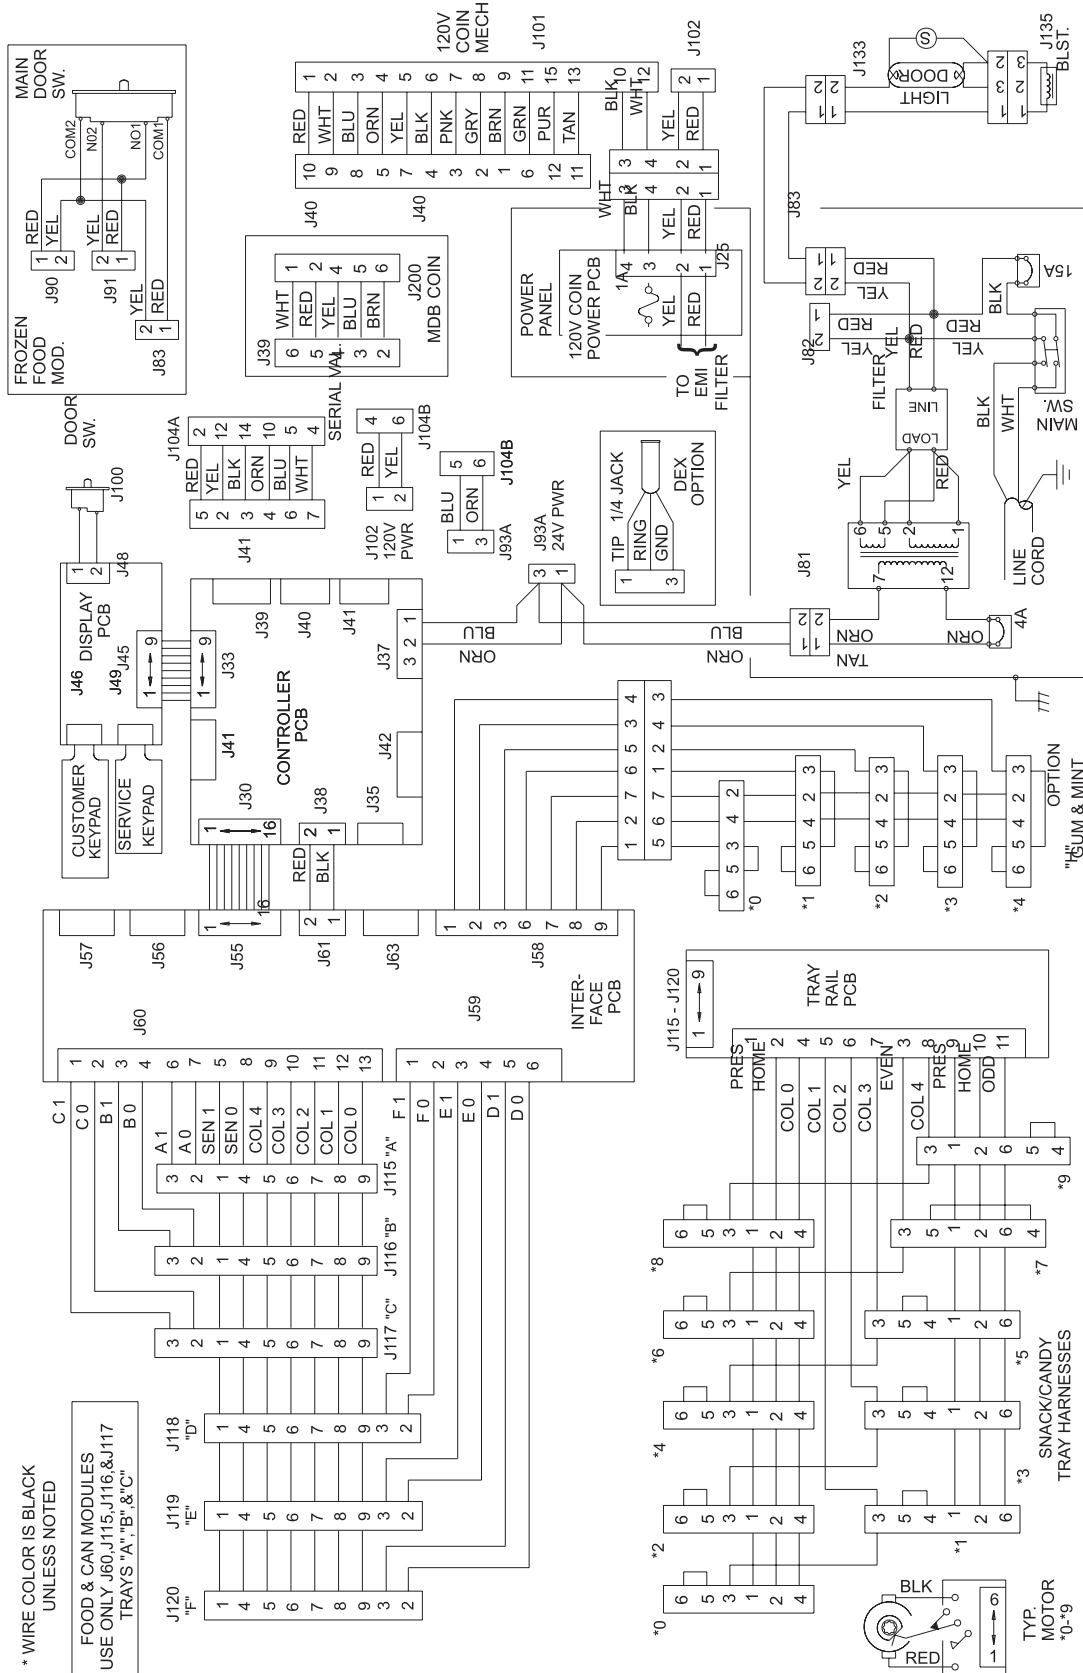

Expanded Refreshment Center Parts Manual

Figure 72. Wiring Diagram (Part 1)