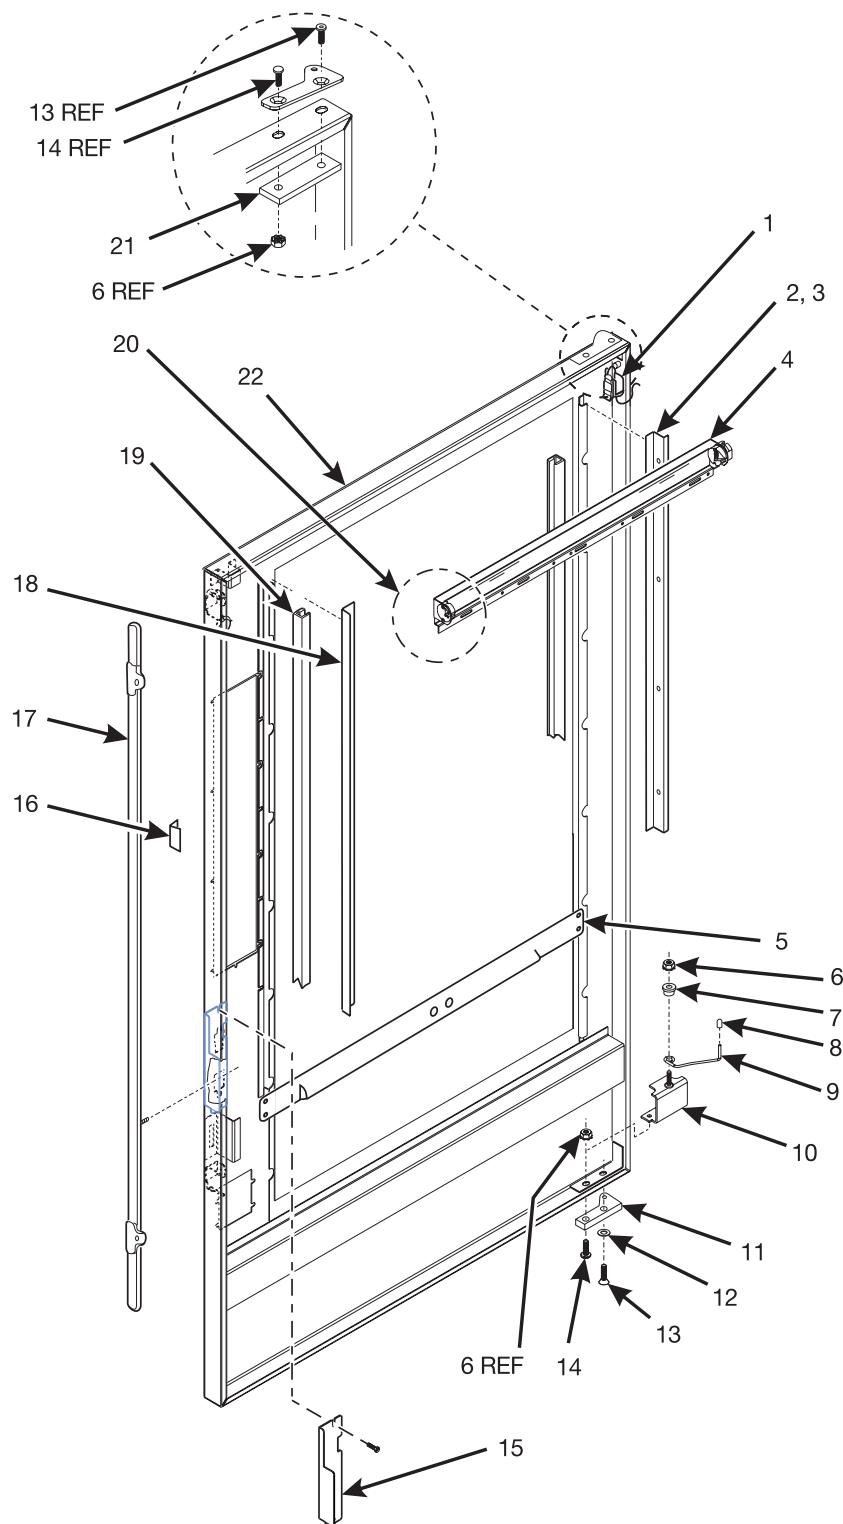

Expanded Refreshment Center Parts Manual

497p0066

Figure 7. Millennium Door Assembly

Expanded Refreshment Center Parts Manual

TABLE 6. MILLENNIA DOOR ASSEMBLY

<i>INDEX</i>	<i>PART NUMBER</i>	<i>DESCRIPTION</i>	<i>QTY.</i>
1	6152118	BALLAST ASSEMBLY - CABINET LIGHT (SEE FIGURE 9 FOR DETAILS) (SEE FIGURE 10 FOR DETAILS)	1
2	4972107	RETAINER - GLASS - WITH SIDE LIGHT (SEE FIGURE 11 FOR DETAILS)	1
3	1572020	RETAINER - GLASS - LARGE SNACK - NV BLACK (SEE FIGURE 13 FOR DETAILS)	OPT.
4	1572017	LIGHT ASSEMBLY - UPPER - DOOR (SEE FIGURE 9 FOR DETAILS) (SEE FIGURE 10 FOR DETAILS)	1
5	4972141	PANEL ASSEMBLY - GLASS - LOWER (SEE FIGURE 14 FOR DETAILS)	1
6	1211105	1/4-20 KEPS NUT - EXT LW - ZP	3
7	1142017	BUSHING - DOOR CHECK	1
8	1571037	CAP - VINYL - .281 ID X .50 LONG	1
9	1572009	ROD - DOOR CHECK	1
10	1572007	WELD ASSEMBLY - DOOR CHECK	1
11	6232031	HINGE ASSEMBLY - DOOR - LOWER	1
12	4242145	BEARING - THRUST - LOWER HINGE	1
13	6232036	SCREW - 5/16-18 X .75 FLT. HD. SOCKET	2
14	6232208	WELD SCREW - #1/4-20 X 1 IN LONG	2
15	1572196	CHANNEL - FILLER - LOCK (CAPTURED BY TRIM SCREWS)	1
16	1472250	GUIDE - LOCK BAR	1
17	1472178	LOCK BAR ASSEMBLY	1
18	1472048	PLATE - GLASS RETAINING	1
19	1572243	SPACER - GLASS RETAINER (SEE FIGURE 15 FOR DETAILS)	
20	4972106	SPACER - LIGHT BRACKET (SEE FIGURE 16 FOR DETAILS)	1
21	6232028	PLATE ASSEMBLY - HINGE MOUNTING	1
22	4972185	DOOR WELD - BLACK	1