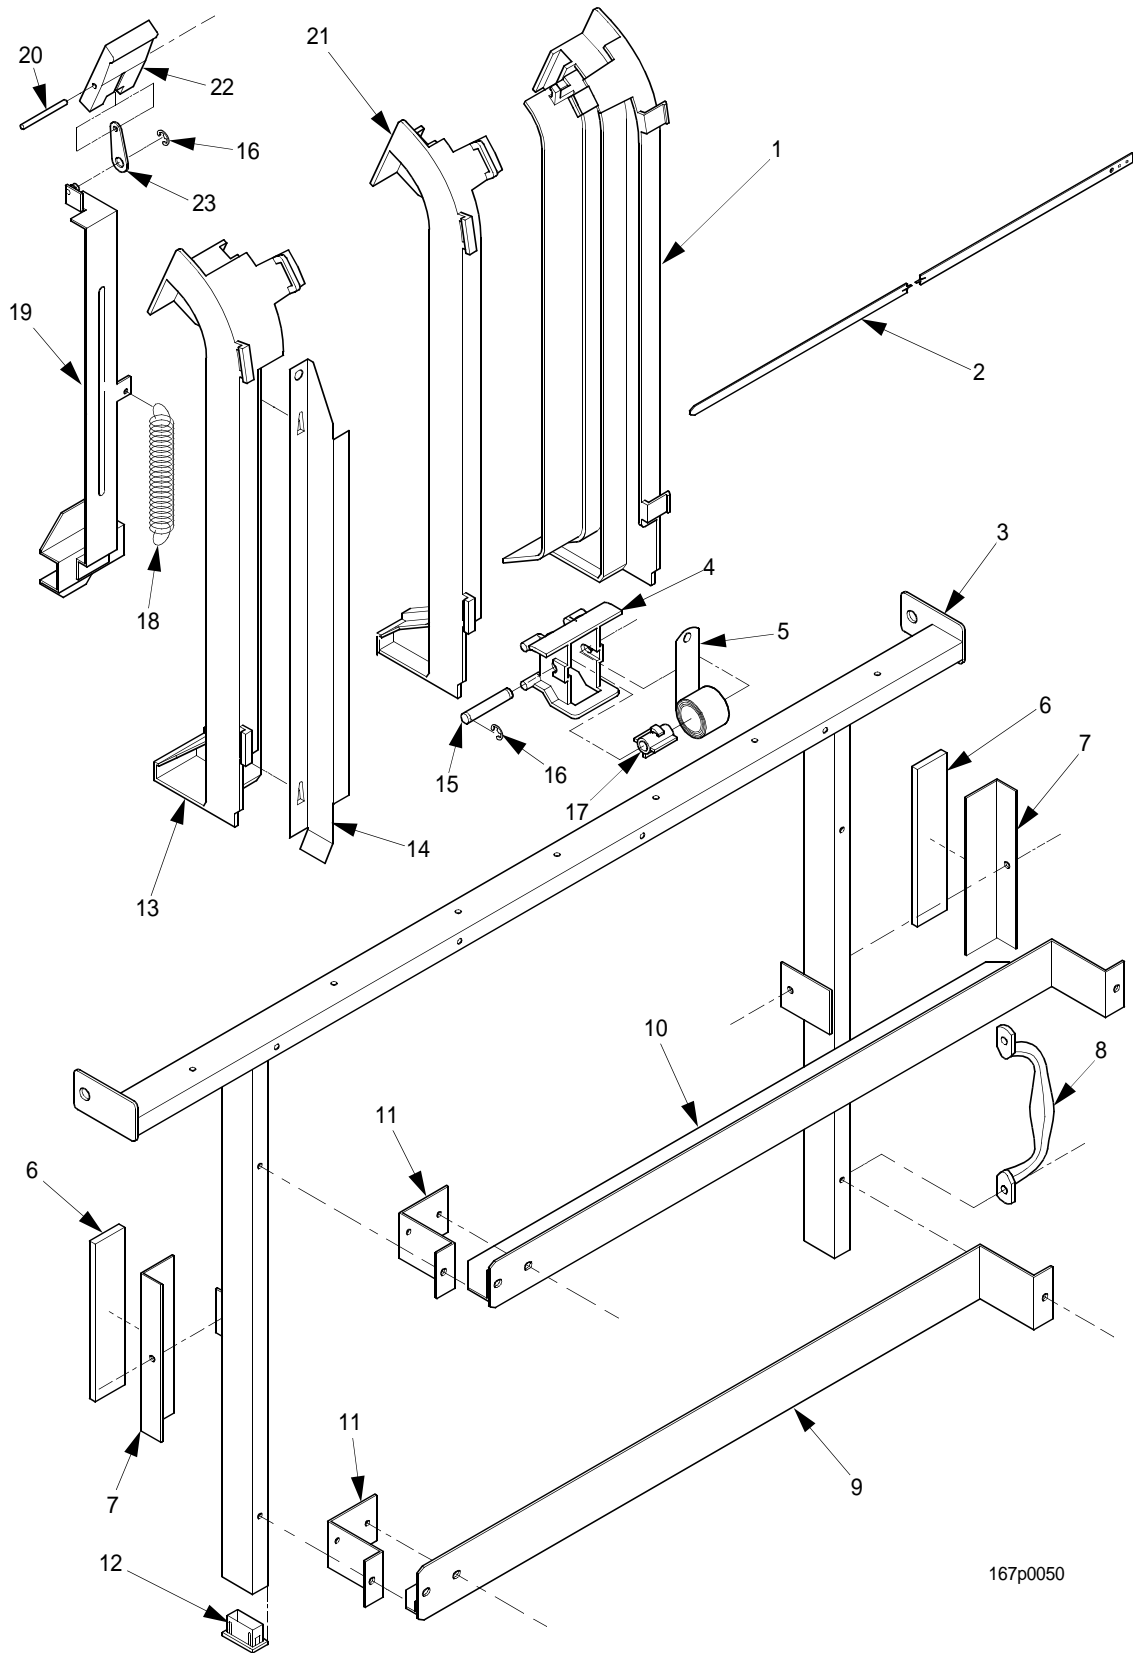

Expanded Refreshment Center Parts Manual

167p0050

Figure 26. Gum and Mint Assembly (Part 2)

Expanded Refreshment Center Parts Manual

TABLE 25. GUM AND MINT ASSEMBLY (PART 2)

INDEX	PART NUMBER	DESCRIPTION	QTY.
1	1479075	CHANNEL - GUM & MINT - LEFT	5
2	1579053	RETAINER	3
3	1479136	FRAME ASSEMBLY - GUM & MINT (167, 267, 764)	1
	1489008	FRAME ASSEMBLY - GUM & MINT (168, 268, 765, 784, 787)	
4	1479079	PUSHER	5
5	1479106	SPRING - PUSHER	5
6	3122056	MAGNET RETAINER - COIN CHANGER	2
7	1479117	ANGLE - MAGNET	2
8	1479139	PULL - DOOR	1
9	1479092	SUPPORT ASSEMBLY - MAGAZINE - LOWER	1
10	1479089	SUPPORT ASSEMBLY - MAGAZINE - UPPER	1
11	1479095	BRACKET - MAGAZINE	2
12	1479120	CAPLUG - REC. ½ X 1	2
13	1479077	CHANNEL - GUM & MINT - RIGHT - LARGE	2
14	1479064	SPACER - COLUMN - G & M	2
15	1479099	PIN - PUSHER	5
16	9900425	RETAINING RING REINF E TYP. 250	15
17	1479080	SPOOL - SPRING	5
18	4246307	SPRING - HORIZONTAL SELECTOR ARM	5
19	1677171	DRIVE BAR & STUD ASSEMBLY	5
20	1479098	PIN - EJECTOR	5
21	1479076	CHANNEL - GUM & MINT - RIGHT - SMALL	3
22	1479078	EJECTOR - GUM & MINT	5
23	1479097	LINK - EJECTOR	5
-	1579012	HARNESS - GUM & MINT (NOT SHOWN)	1