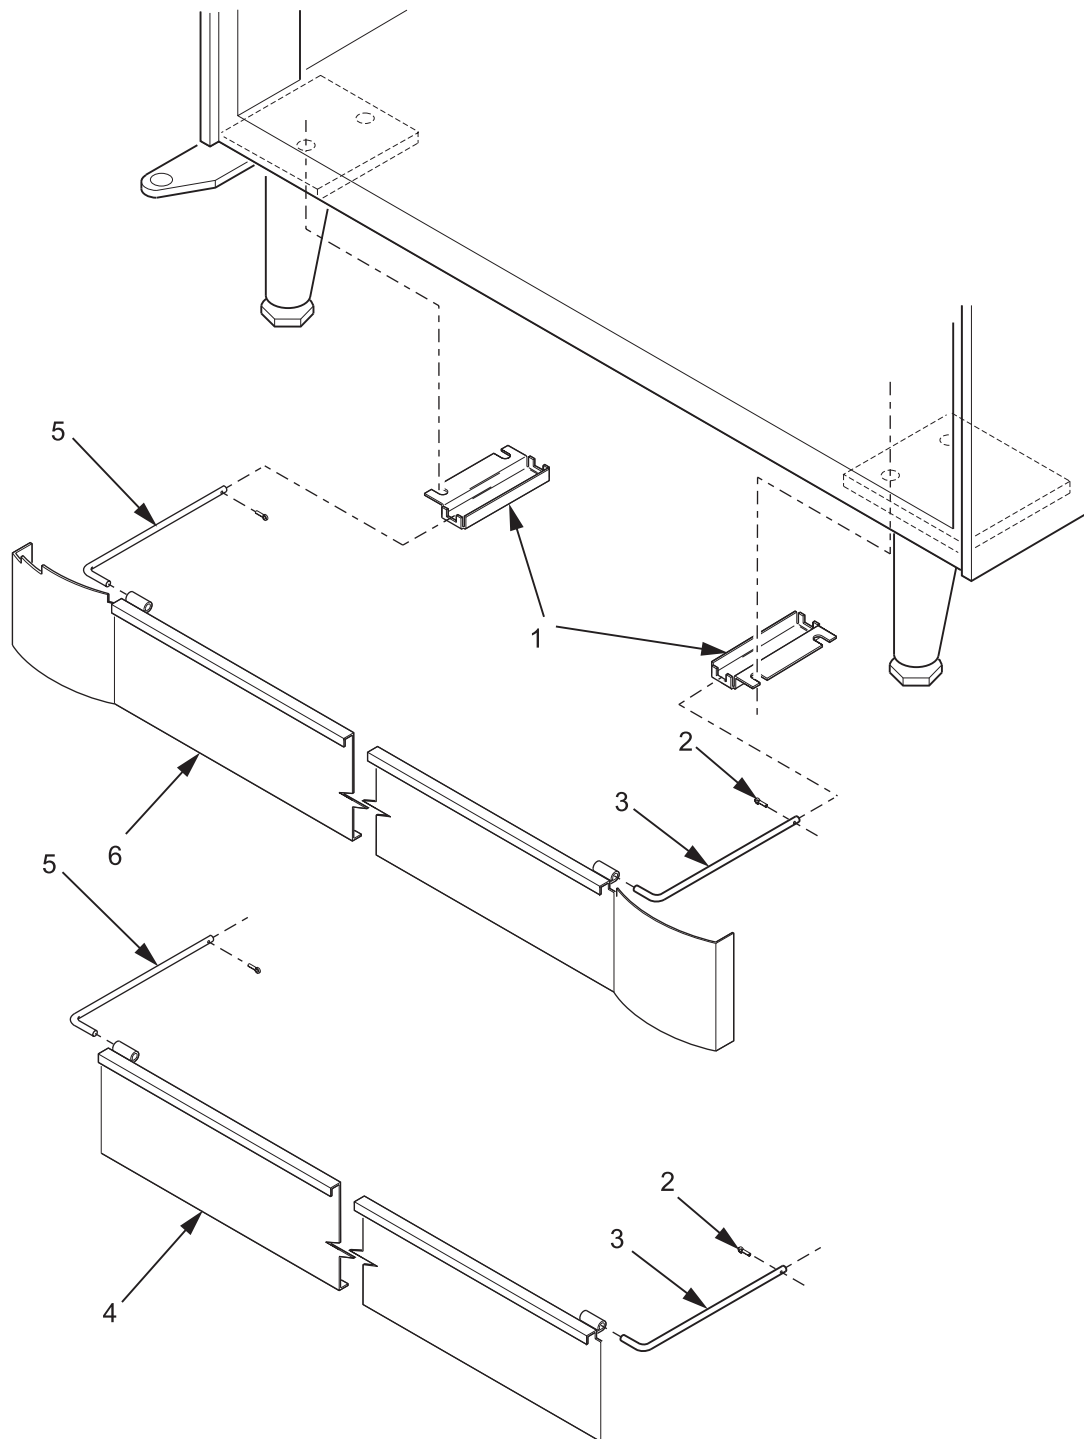

Expanded Refreshment Center Parts Manual

797p0008

Figure 30. Base Plate Assembly

Expanded Refreshment Center Parts Manual

TABLE 29. BASE PLATE ASSEMBLY

INDEX	PART NUMBER	DESCRIPTION	QTY.
1	6231087	BASE PLATE BRACKET	2
2	9900098	COTTER PIN	2
3	1411194	SLIDE - R.H.	1
4	4851082	BASE PLATE ASSEMBLY - MILLENNIA	1
	4111091	BASE PLATE ASSEMBLY - STANDARD	
5	1411195	SLIDE - L.H.	1