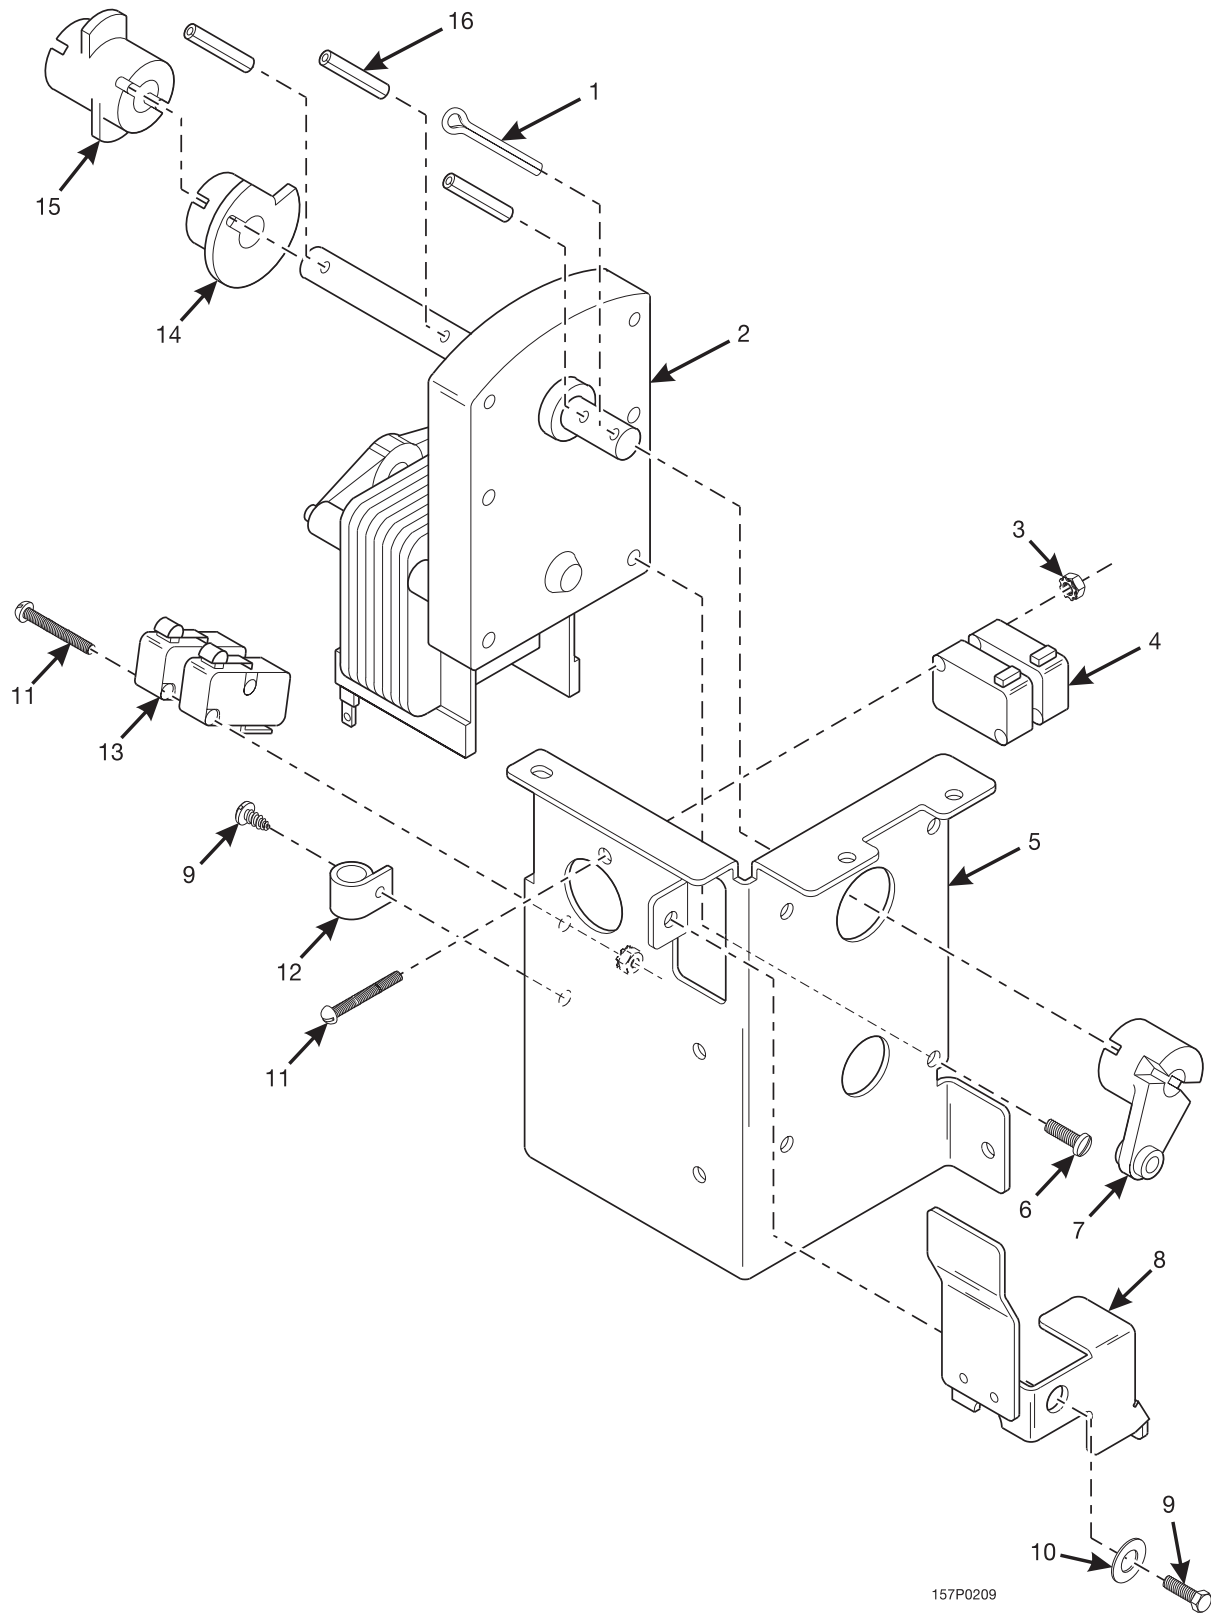

Expanded Refreshment Center Parts Manual

Figure 62. Motor Mounting Bracket Assembly

Expanded Refreshment Center Parts Manual

TABLE 59. MOTOR MOUNTING BRACKET ASSEMBLY

INDEX	PART NUMBER	DESCRIPTION	QTY.
-	4407077	MOTOR MOUNTING BRACKET ASSEMBLY	-
1	9900098	COTTER PIN - 3/32 X 3/4 IN	1
2	4407157	MOTOR - FOOD MODULE	1
3	1217159	4-40 KEPS W/EXT L/WAS H ZP	4
4	9984632	SWITCH - BASIC	2
5	4407131	MOUNTING BRACKET - MOTOR	1
6	9900023	SCREW #8-32 X .37 PHS W/LW	4
7	4407079	ARM - DRIVE	1
8	4407084	ACTUATOR ASSEMBLY - H.C. SWITCH	1
9	1451097	SCREW - #8-32X.31 HEX HD.TF - BLK.	2
10	2228011	SPACER RELEASE ARM	1
11	5201086	SCREW #4 40 X 1 RHS	4
12	1452139	RETAINER HARNESS	1
13	9984634	SWITCH ROLLER LEVER	2
14	4407093	CAM - H.C.SWITCH OVERRIDE	1
15	4407080	COUPLING - MOTOR & DRIVE SHAFT	1
16	3127034	ROLL PIN 1/8 X 13/16	3