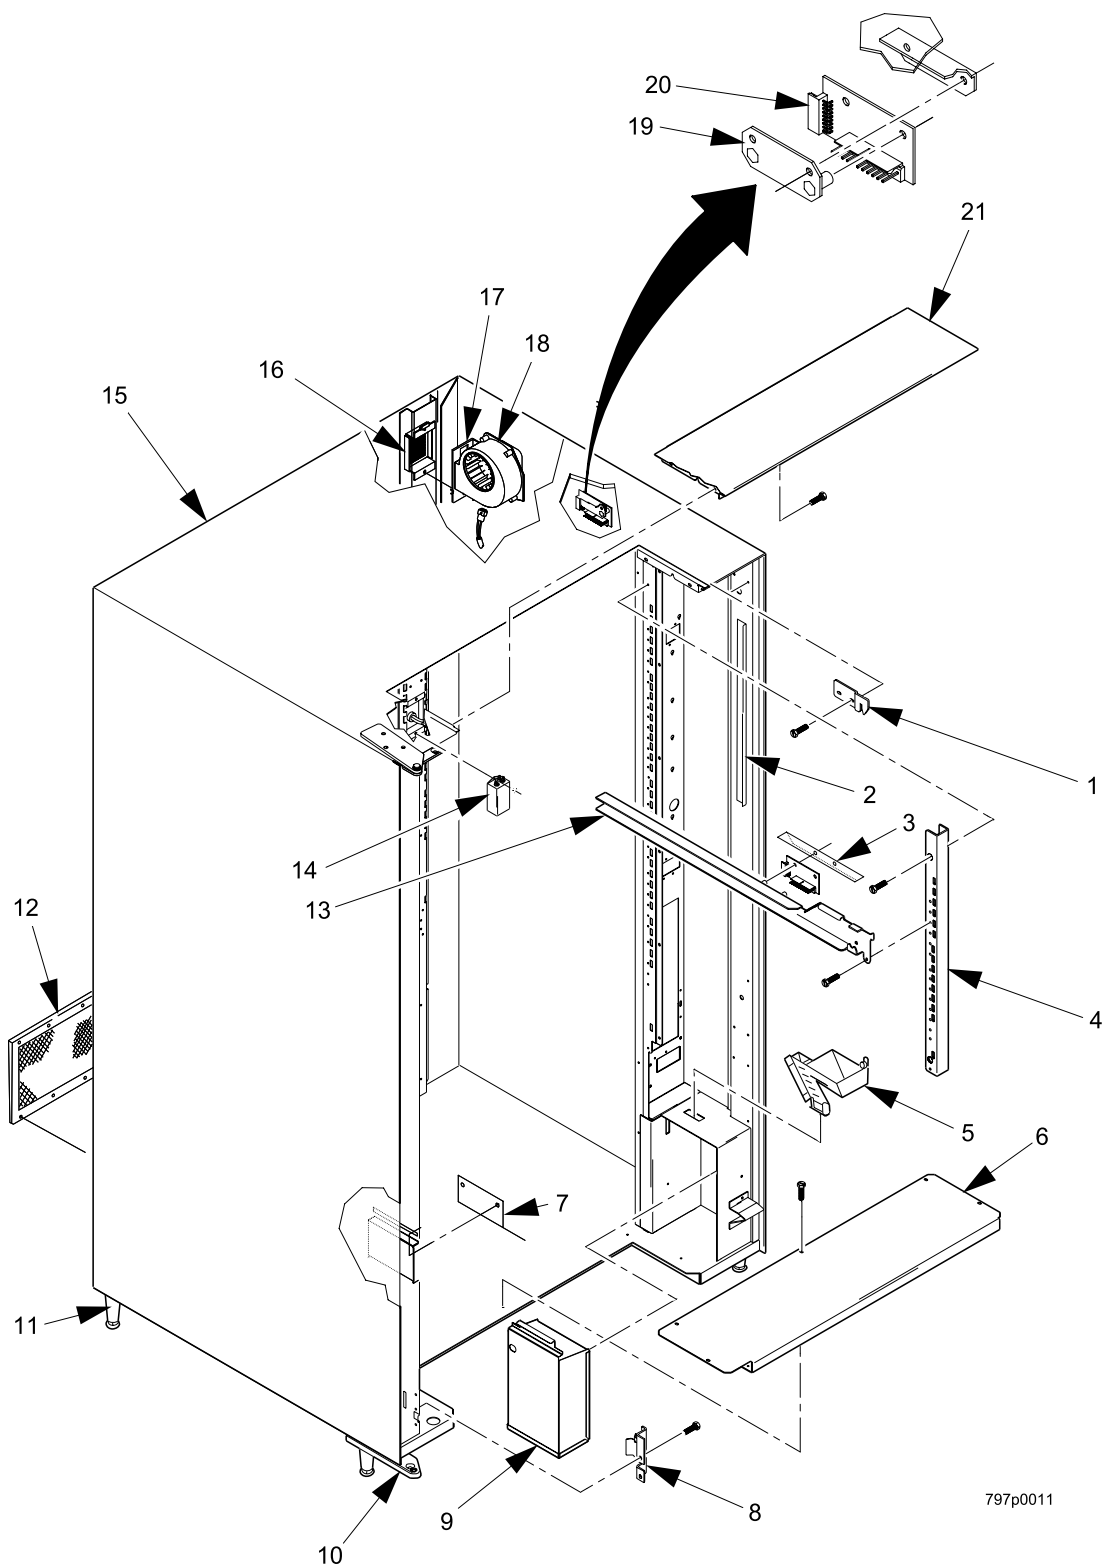

Expanded Refreshment Center Parts Manual

Figure 28. Common Cabinet (Part 1 of 2)

Expanded Refreshment Center Parts Manual

TABLE 27. COMMON CABINET (PART 1 OF 2)

INDEX	PART NUMBER	DESCRIPTION	QTY.
1	1571074	LOCK ARM - CABINET	2
2	1571022	STOP - MONETARY PANEL	2
3	1571229	SHIELD - TRAY RAIL/PCB	OPT.
4	4971022	SPACER - L.H.RAIL MOUNTING	
	4971025	SPACER - R.H.RAIL MOUNTING	
5	6231242	CHUTE - PAYOUT	1
6	4971042	BASE FILLER ASSEMBLY - N.V. BLACK	1
	4971044	BASE FILLER ASSEMBLY - MILLENNIA GRAY	
7	4841020	DEFLECTOR - RC-2 WITH MODULE	1
8	1571090	PLATE ASSEMBLY - DOOR CHECK	1
9	1571029	MONEY BOX ASSEMBLY	1
10	6231163	LEG, HINGE, AND LEVELER ASSEMBLY	1
11	1471237	LEG AND LEVELER ASSEMBLY - CABINET	3
12	4971007	SCREEN ASSEMBLY - VENT	1
13	1571235	TRAY GUIDE RAIL ASSEMBLY - R.H. (TOP AND MIDDLE)	2
	4971049	TRAY GUIDE RAIL ASSEMBLY - R.H. (BOTTOM)	1
	1571181	TRAY GUIDE RAIL ASSEMBLY - L.H. (TOP AND MIDDLE)	2
	4971026	TRAY GUIDE RAIL ASSEMBLY - L.H. (BOTTOM)	1
14	9989110	FILTER - PANEL LINE - 3MI	1
15	4971047	CABINET WELD - N.V. BLACK	1
	4971048	CABINET WELD - MILLENNIA GRAY	
16	9989637	JUMPER - BLOWER	1
	1471054	BRACKET & SCREEN ASSEMBLY - EXHAUST	
17	1471398	BRACKET - EXHAUST FAN	1
	6231548	BLOWER ASSEMBLY - 115 V	1
18	6401088	BLOWER ASSEMBLY - 230 V	
19	1571175	PLATE - PCB RAIL - MOUNTING	1
20	1596012	PCB ASSEMBLY - TRAY	1
	4971041	TOP FILLER ASSEMBLY - N.V. BLACK	1
21	4971043	TOP FILLER ASSEMBLY - MILLENNIA GRAY	
<i>THE MONEY BOX LOCK ACCESSORY INCLUDES THE FOLLOWING:</i>			
-	1101906	MONEY BOX LOCK - CHICAGO - LK #1801	1
-	2221920	KEY - CHICAGO LOCK - #1801	1
-	2222603	NUT - LOCK RETAINING	1
-	2222604	WASHER - LOCK BARREL - #2693	1