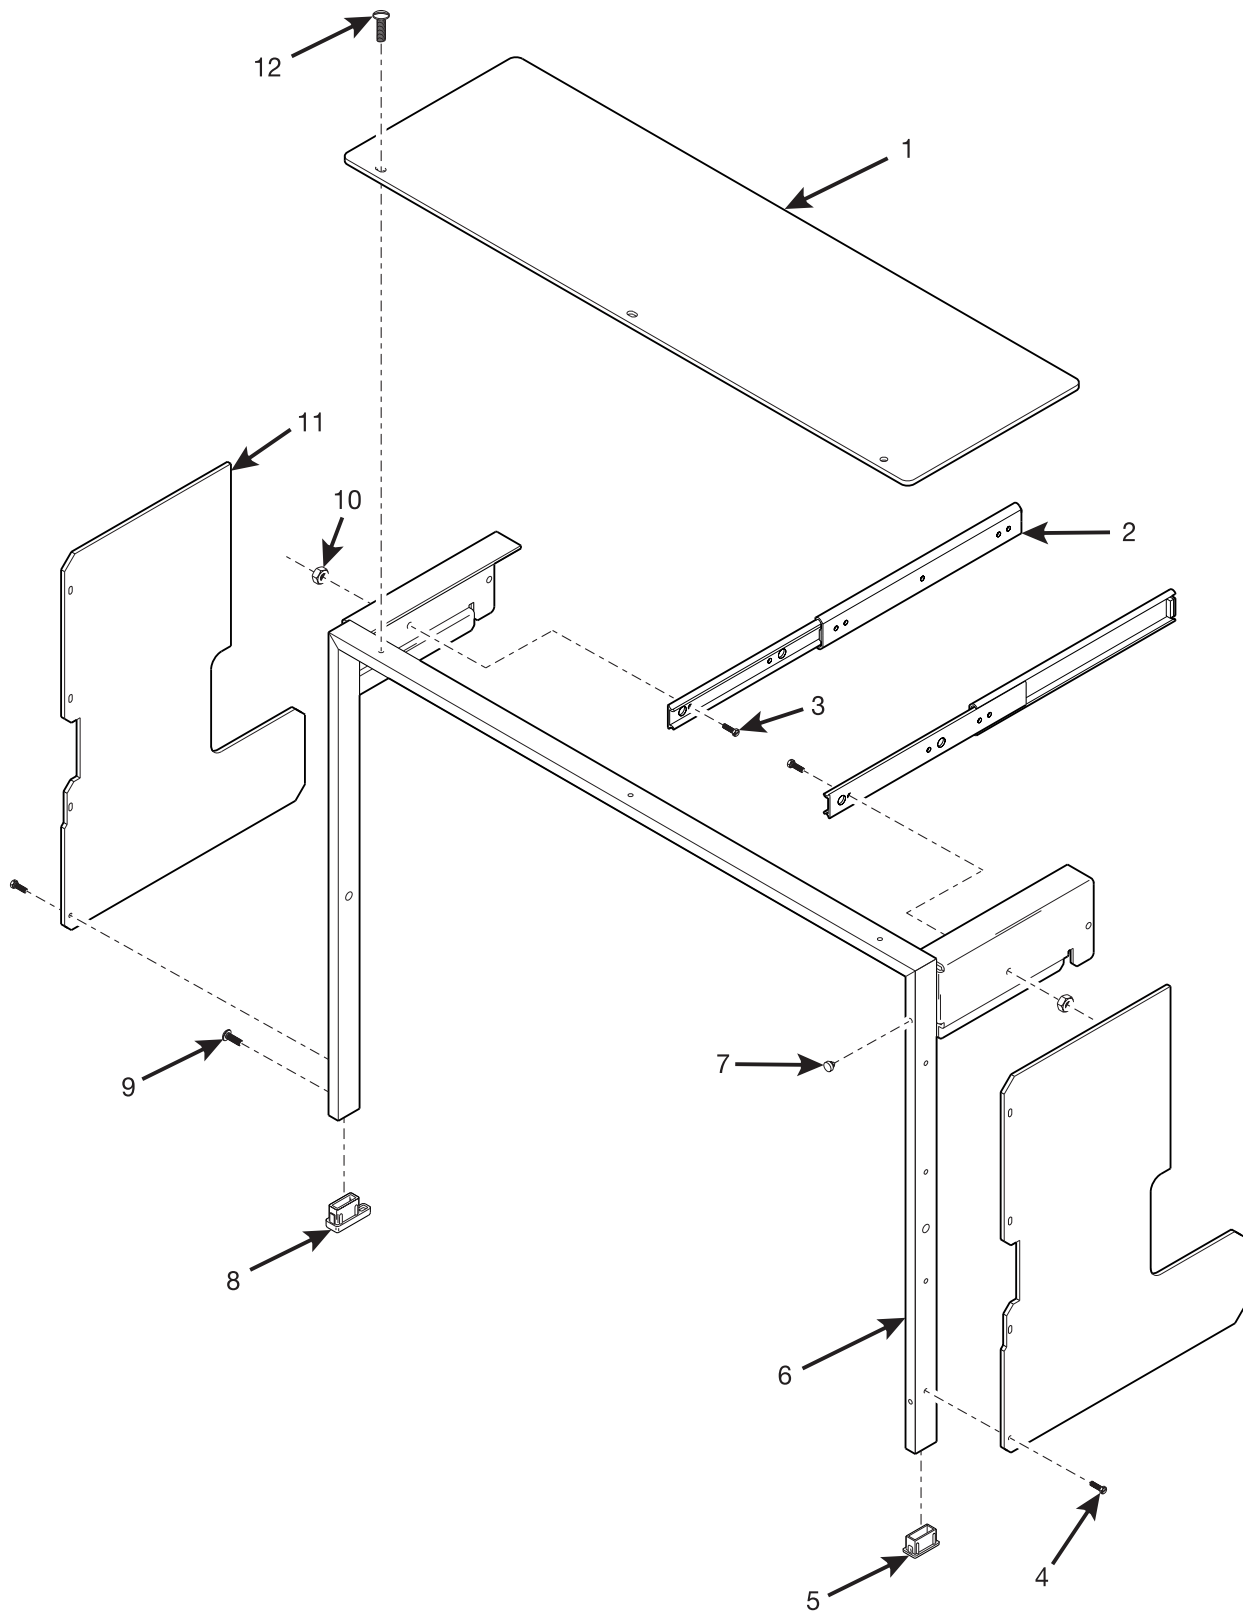

Expanded Refreshment Center Parts Manual

TABLE 54. MOTOR TO DRIVE ARM ASSEMBLIES CONNECTION DETAIL

INDEX	PART NUMBER	DESCRIPTION	QTY
1	9900098	COTTER PIN - 3/32 X 3/4 IN	3
2	4975023	SHAFT - DRIVE	1
3	3127034	ROLL PIN - 1/8 X 13/16	2
4	9900425	RETAINING RING - REINF. E TYP .250	2
5	4047012	SHOULDER BUSHING	1
6	4407088	BRACKET - DRIVE SHAFT	1
7	4407079	ARM - DRIVE	1

Expanded Refreshment Center Parts Manual

497p0030

Figure 58. Food Module Door Frame Assembly