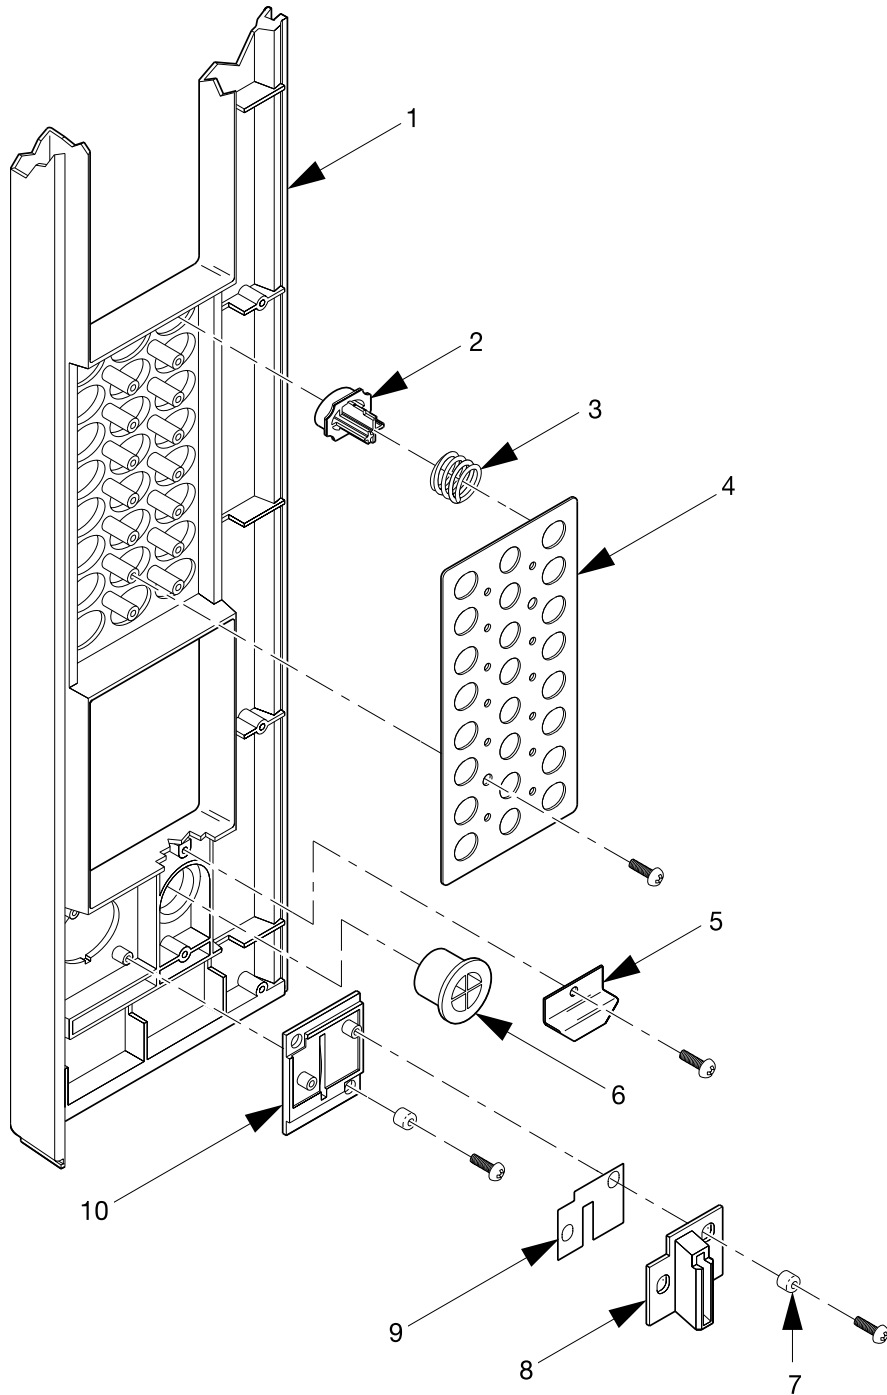

Expanded Refreshment Center Parts Manual

363p023C

Figure 4. Trim - Millennium Style (Part 3 of 3)

Expanded Refreshment Center Parts Manual

TABLE 3. TRIM - MILLENNIA STYLE (PART 3 OF 3)

<i>INDEX</i>	<i>PART NUMBER</i>	<i>DESCRIPTION</i>	<i>QTY.</i>
1	1572213	R.H. TRIM - UPPER - "A21"	1
2	1572212	ARRAY - PUSH BUTTON SELECTION	1
3	1572224	SPRING - PUSH BUTTON	2
4	1572223	PLATE - STOP BUTTONS	1
5	1572292	RETAINER - RETURN BUTTON	1
6	1572210	COIN RETURN BUTTON - "A-2"	1
7	2302053	SPACER CUP	4
8	1572323	EXTENSION - COIN INSERT	1
9	1472222	COIN BLOCK	1
10	1572209	COIN INSERT - "A-1"	1