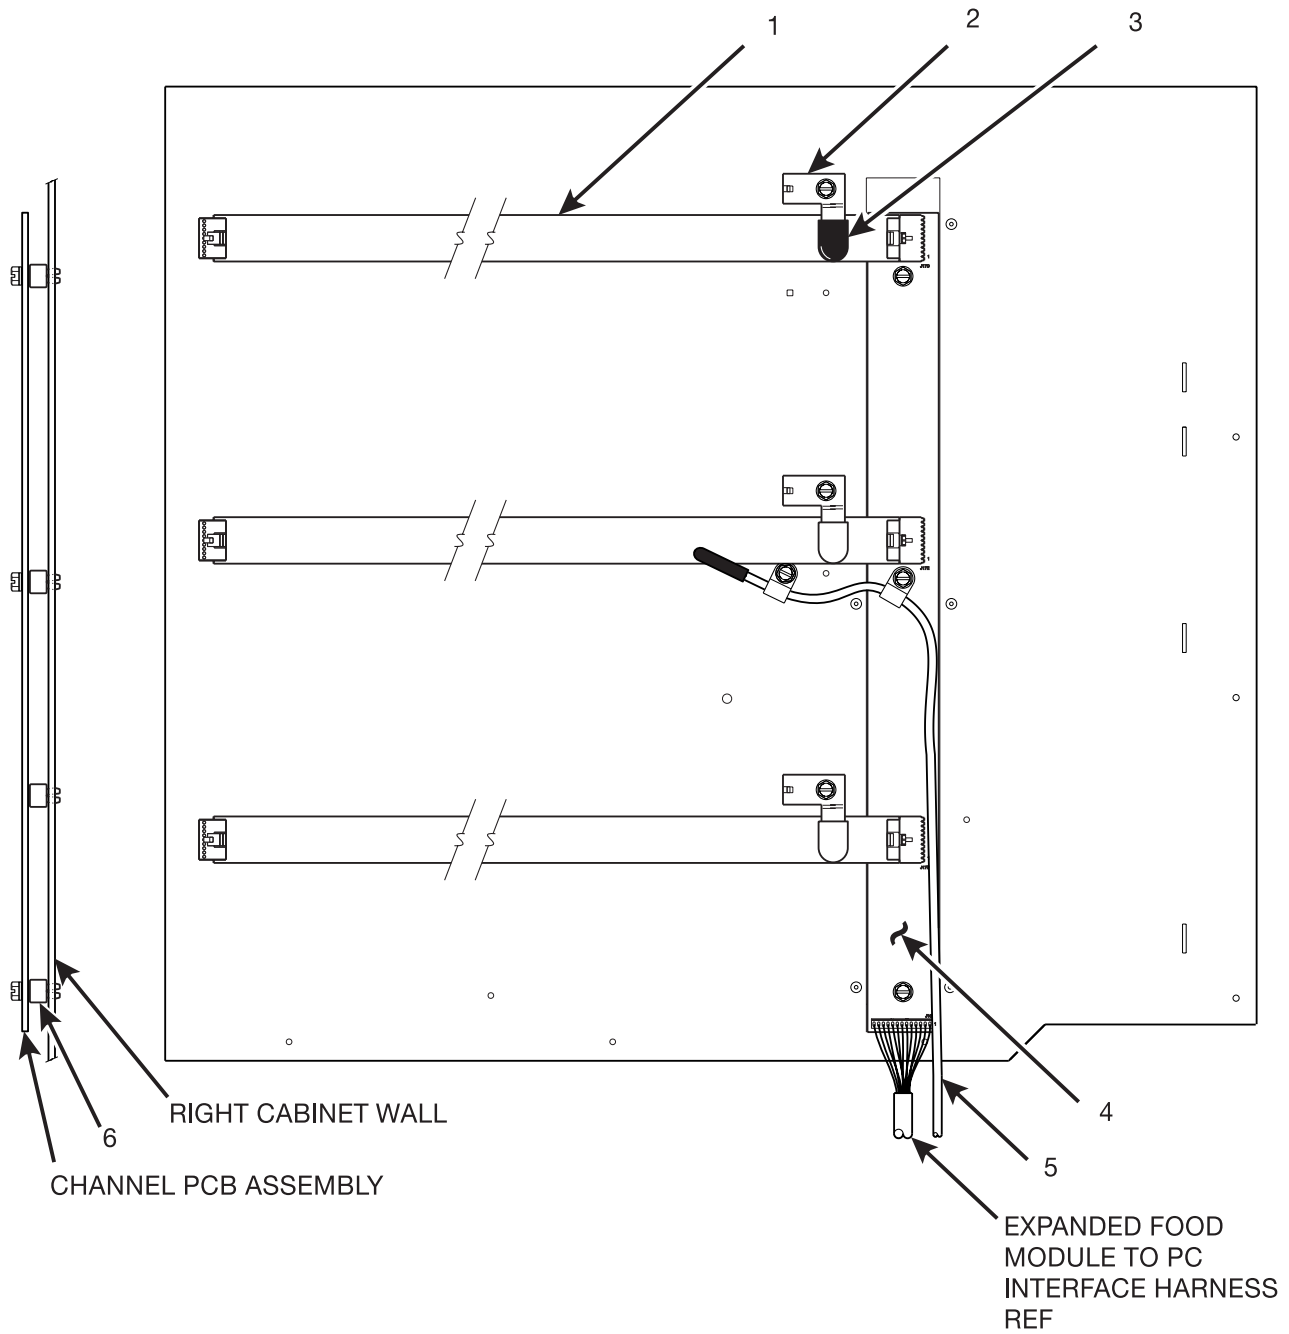

Expanded Refreshment Center Parts Manual

TABLE 59. MOTOR MOUNTING BRACKET ASSEMBLY

INDEX	PART NUMBER	DESCRIPTION	QTY.
-	4407077	MOTOR MOUNTING BRACKET ASSEMBLY	-
1	9900098	COTTER PIN - 3/32 X 3/4 IN	1
2	4407157	MOTOR - FOOD MODULE	1
3	1217159	4-40 KEPS W/EXT L/WAS H ZP	4
4	9984632	SWITCH - BASIC	2
5	4407131	MOUNTING BRACKET - MOTOR	1
6	9900023	SCREW #8-32 X .37 PHS W/LW	4
7	4407079	ARM - DRIVE	1
8	4407084	ACTUATOR ASSEMBLY - H.C. SWITCH	1
9	1451097	SCREW - #8-32X.31 HEX HD.TF - BLK.	2
10	2228011	SPACER RELEASE ARM	1
11	5201086	SCREW #4 40 X 1 RHS	4
12	1452139	RETAINER HARNESS	1
13	9984634	SWITCH ROLLER LEVER	2
14	4407093	CAM - H.C.SWITCH OVERRIDE	1
15	4407080	COUPLING - MOTOR & DRIVE SHAFT	1
16	3127034	ROLL PIN 1/8 X 13/16	3

Expanded Refreshment Center Parts Manual

CABINET INTERIOR- RIGHT SIDE VIEW
(SHOWN WITH TRAY RAILS REMOVED)

497P0062

Figure 63. Food Module Cabinet Interior - Right Side (Part 1 of 2)