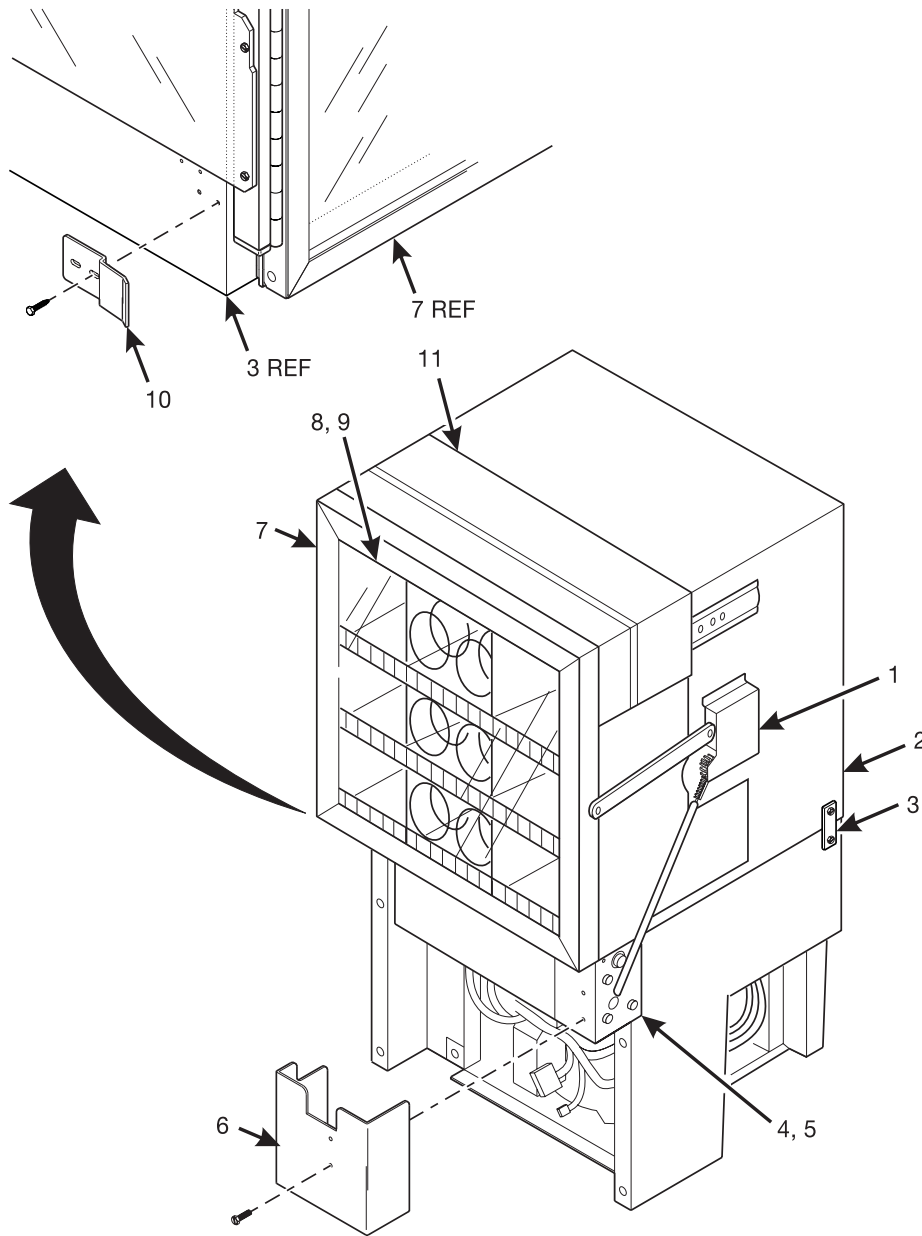

Expanded Refreshment Center Parts Manual

TABLE 52. DOOR ASSEMBLY - FOOD MODULE

INDEX	PART NUMBER	DESCRIPTION	QTY
1	4976050	DOOR ASSEMBLY - COLD FOOD	1
	4977060	DOOR ASSEMBLY - 115 V - FROZEN FOOD	
2	5220113	SPRING WASHER .500 X .254 X .006	1
3	9900425	RETAINING RING REINF. E TYP. 250	1
4	4976055	LEVER - LATCH	1
5	4747718	HEYCO - .281 ID X .250 LG (FROZEN FOOD)	1
6	4976070	HINGE - FOOD MODULE DOOR - PAINTED	1
7	4976058	PIN - HINGE	1

Expanded Refreshment Center Parts Manual

497p0055

Figure 56. Cold Food Module Assembly