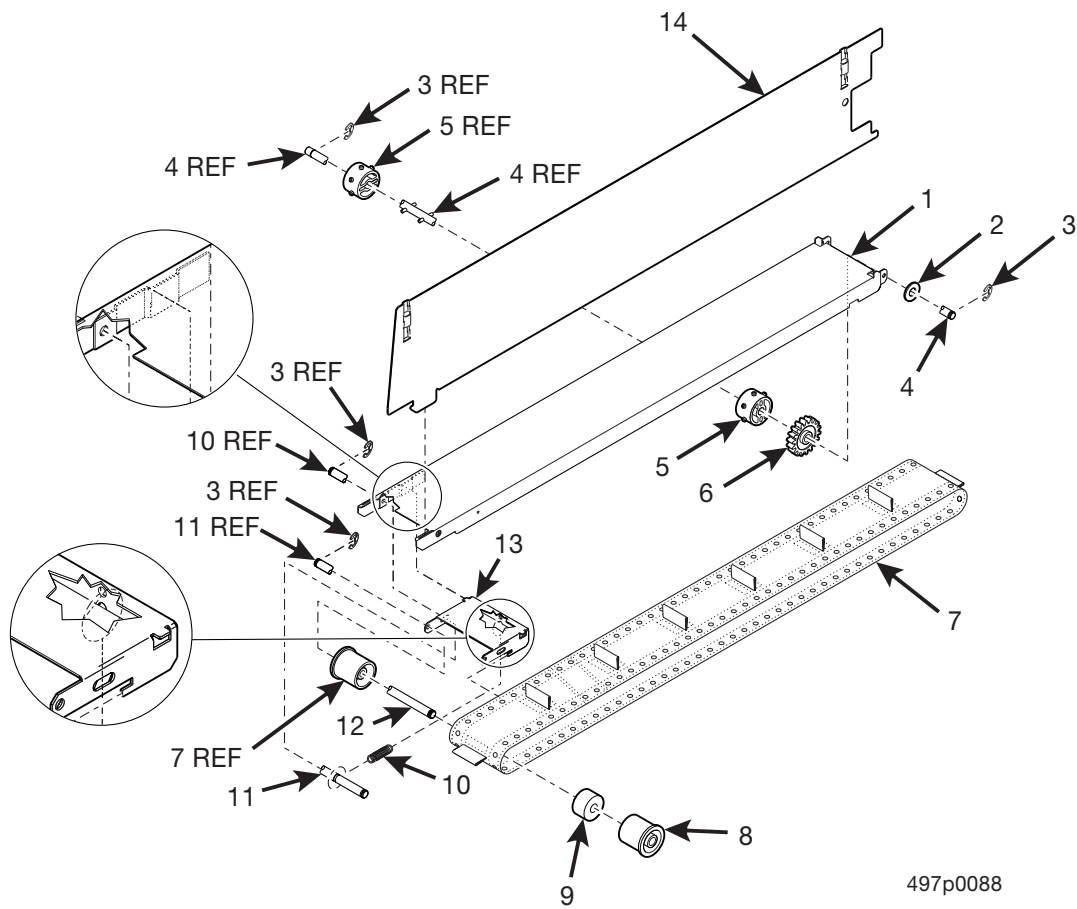

Expanded Refreshment Center Parts Manual

Figure 71. Belt and Support Assembly - Dual

Expanded Refreshment Center Parts Manual

TABLE 68. BELT AND SUPPORT ASSEMBLY - DUAL

INDEX	PART NUMBER	DESCRIPTION	QTY.
-	4977323	BELT AND SUPPORT ASSEMBLY - DUAL	-
1	4977319	BELT AND SUPPORT ASSEMBLY WELD - DUAL	1
2	9900041	WASHER - BRASS - 9/16 X .260 X .040	1
3	3103029	WALDES TRUARC RING	4
4	4977328	DRIVE SHAFT ASSEMBLY - DUAL	1
5	4407619	SPROCKET - DRIVE	2
6	4407618	GEAR - BELT DRIVE	1
7	4977326	BELT - CONVEYOR - DUAL	1
8	4407611	ROLLER - BELT - OUTSIDE	2
9	4977329	SPACER	2
10	4407607	SPRING - BELT TENSION	1
11	4977343	SHAFT - BELT TENSIONER - DUAL	1
12	4977330	SHAFT BELT - FRONT - DUAL	1
13	4977326	SUPPORT - BELT END - DUAL	1
14	4977404	WALL - SPIRAL TRAY (4-BELT TRAY)	3
		WALL - SPIRAL TRAY (5-BELT TRAY)	4
		WALL - SPIRAL TRAY (8-BELT TRAY)	7